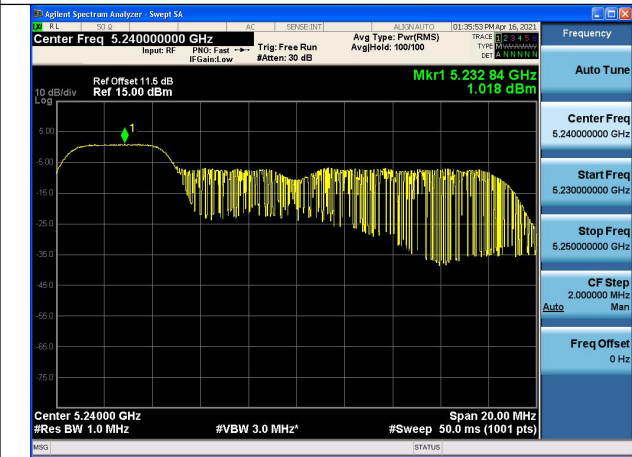

Test Mode:802.11ax HE20 Chain1

Test Mode:802.11ax HE20 Chain1

Test Mode:802.11ax HE20(52T)

Carrier frequency (MHz)	Correction Factor(dB)	Chain	Power Density (dBm)
5180	0.03	Chain0	1.721
		Chain1	1.165
		Chain0+Chain1	4.462
5220		Chain0	1.99
		Chain1	1.175
		Chain0+Chain1	4.612
5240		Chain0	1.914
		Chain1	1.048
		Chain0+Chain1	4.513

Test Mode:802.11ax HE20 Chain0

Test Mode:802.11ax HE20 Chain0

Test Mode:802.11ax HE20 Chain0

Test Mode:802.11ax HE20 Chain1

Test Mode:802.11ax HE20 Chain1

Test Mode:802.11ax HE20 Chain1

Test Mode:802.11ax HE20(106T)

Carrier frequency (MHz)	Correction Factor(dB)	Chain	Power Density (dBm)
5180	0.03	Chain0	2.716
		Chain1	2.267
		Chain0+Chain1	5.508
5220		Chain0	2.734
		Chain1	1.8
		Chain0+Chain1	5.302
5240		Chain0	2.423
		Chain1	1.77
		Chain0+Chain1	5.119

Test Mode:802. 11ax HE20 Chain0

Test Mode:802. 11ax HE20 Chain0

Test Mode:802. 11ax HE20 Chain0

Test Mode:802. 11ax HE20 Chain1

Test Mode:802. 11ax HE20 Chain1

Test Mode:802. 11ax HE20 Chain1

Test Mode:802.11ax HE20(242T)