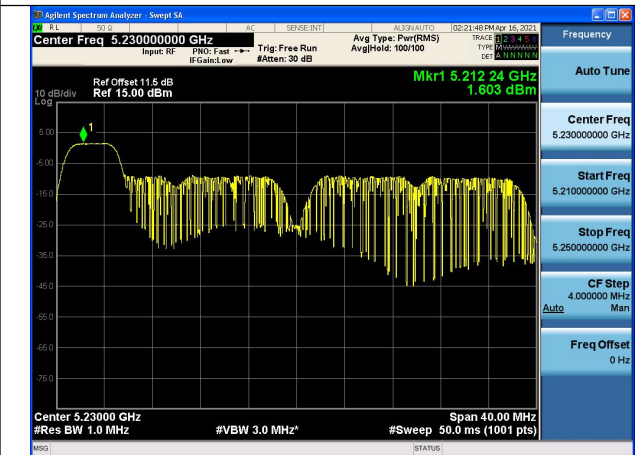

Test Mode:802.11ax HE40 Chain0