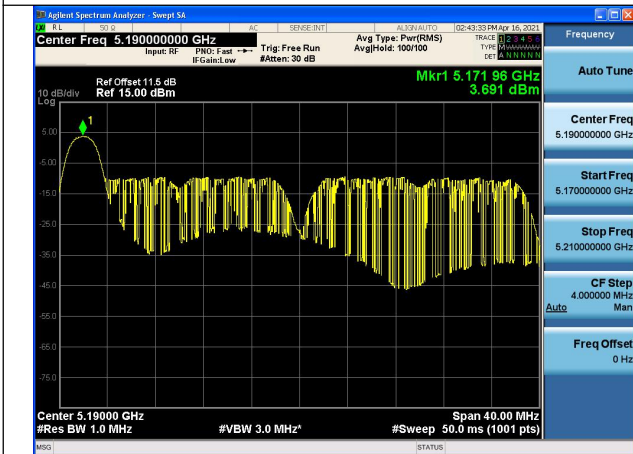

Carrier frequency (MHz)	Correction Factor(dB)	Chain	Power Density (dBm)
5190	0.03	Chain0	3.949
		Chain1	3.721
		Chain0+Chain1	6.847
5230		Chain0	4.143
		Chain1	4.127
		Chain0+Chain1	7.145

Test Mode:802.11ax HE40 Chain0

Test Mode:802.11ax HE40 Chain0

Test Mode:802.11ax HE40 Chain1

Test Mode:802.11ax HE40 Chain1

Test Mode:802.11ax HE40(52T)

Carrier frequency (MHz)	Correction Factor(dB)	Chain	Power Density (dBm)
5190	0.03	Chain0	1.411
		Chain1	0.86
		Chain0+Chain1	4.155
5230		Chain0	1.633
		Chain1	1.365
		Chain0+Chain1	4.511