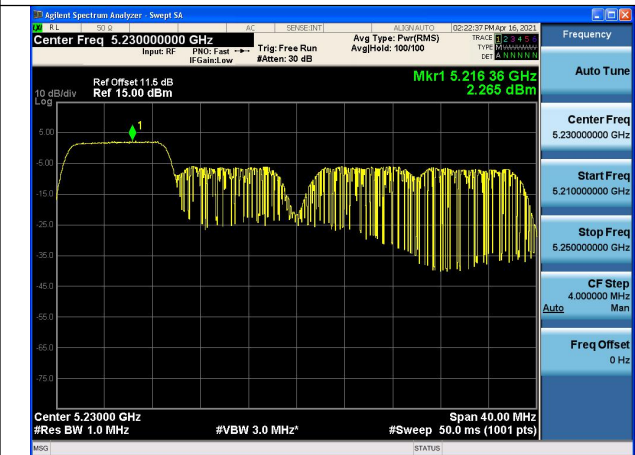

Test Mode:802.11ax HE40 Chain0

Test Mode:802.11ax HE40 Chain1

Test Mode:802.11ax HE40 Chain1

Test Mode:802.11ax HE40(52T)

Carrier frequency (MHz)	Correction Factor(dB)	Chain	Power Density (dBm)
5190	0.03	Chain0	1.411
		Chain1	0.86
		Chain0+Chain1	4.155
5230		Chain0	1.633
		Chain1	1.365
		Chain0+Chain1	4.511

Test Mode:802.11ax HE40 Chain0

Test Mode:802.11ax HE40 Chain0

Test Mode:802.11ax HE40 Chain1

Test Mode:802.11ax HE40 Chain1

Test Mode:802.11ax HE40(106T)

Carrier frequency (MHz)	Correction Factor(dB)	Chain	Power Density (dBm)
5190	0.03	Chain0	2.556
		Chain1	2.145
		Chain0+Chain1	5.366
5230		Chain0	2.295
		Chain1	2.213
		Chain0+Chain1	5.264

Test Mode:802.11ax HE40 Chain0

Test Mode:802.11ax HE40 Chain0

Test Mode:802.11ax HE40 Chain1

Test Mode:802.11ax HE40 Chain1

Test Mode:802.11ax HE40(242T)

Carrier frequency (MHz)	Correction Factor(dB)	Chain	Power Density (dBm)
5190	0.03	Chain0	-0.996
		Chain1	-1.231
		Chain0+Chain1	1.898
5230		Chain0	-1.402
		Chain1	-46.936
		Chain0+Chain1	-1.402