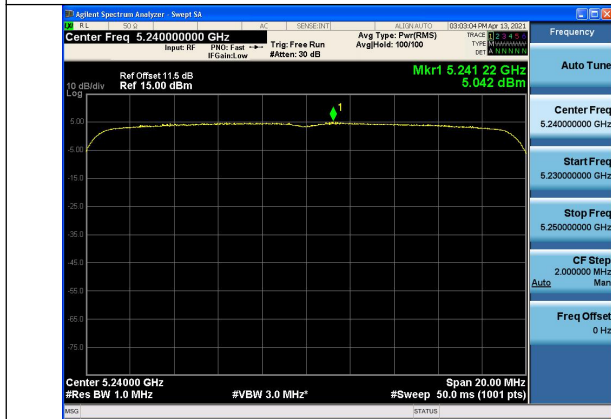

Test Mode:802. 11ax HE20 Chain0

Test Mode:802. 11ax HE20 Chain0

Test Mode:802. 11ax HE20 Chain0

Test Mode:802. 11ax HE20 Chain1

Test Mode:802. 11ax HE20 Chain1

Test Mode:802. 11ax HE20 Chain1

Test Mode:802.11ax HE20(242T)

Carrier frequency (MHz)	Correction Factor(dB)	Chain	Power Density
5180	0.03	Chain0	5.37
		Chain1	4.894
		Chain0+Chain1	8.149
5220		Chain0	5.357
		Chain1	4.682
		Chain0+Chain1	8.043
5240		Chain0	5.072
		Chain1	4.602
		Chain0+Chain1	7.854

Test Mode:802.11ax HE20 Chain0

Test Mode:802.11ax HE20 Chain0

Test Mode:802.11ax HE20 Chain0

Test Mode:802.11ax HE20 Chain1

Test Mode:802.11ax HE20 Chain1

Test Mode:802.11ax HE20 Chain1

Test Mode:802.11ax HE40(26T)