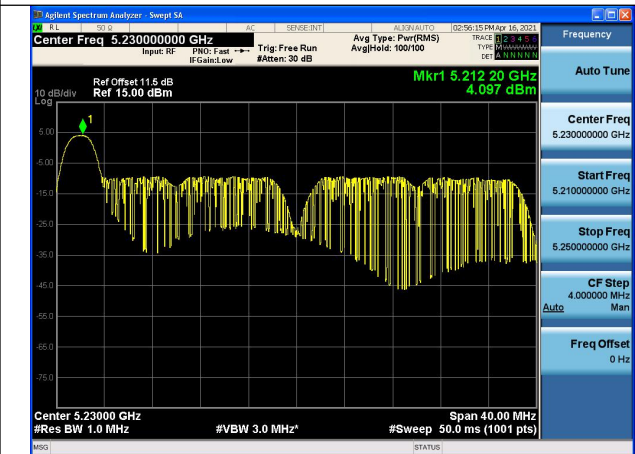

Carrier frequency (MHz)	Correction Factor(dB)	Chain	Power Density (dBm)
5190	0.03	Chain0	3.949
		Chain1	3.721
		Chain0+Chain1	6.847
5230		Chain0	4.143
		Chain1	4.127
		Chain0+Chain1	7.145

Test Mode:802.11ax HE40 Chain0

Test Mode:802.11ax HE40 Chain0

Test Mode:802.11ax HE40 Chain1

Test Mode:802.11ax HE40 Chain1

Test Mode:802.11ax HE40(52T)

Carrier frequency (MHz)	Correction Factor(dB)	Chain	Power Density (dBm)
5190	0.03	Chain0	1.411
		Chain1	0.86
		Chain0+Chain1	4.155
5230		Chain0	1.633
		Chain1	1.365
		Chain0+Chain1	4.511