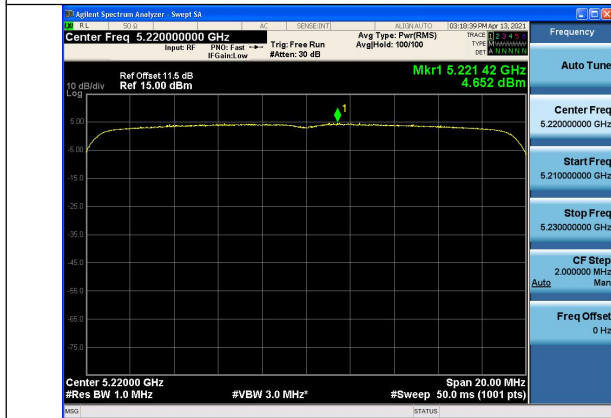

Test Mode:802.11ax HE20 Chain0

Test Mode:802.11ax HE20 Chain0

Test Mode:802.11ax HE20 Chain0

Test Mode:802.11ax HE20 Chain1

Test Mode:802.11ax HE20 Chain1

Test Mode:802.11ax HE20 Chain1

Test Mode:802.11ax HE40(26T)