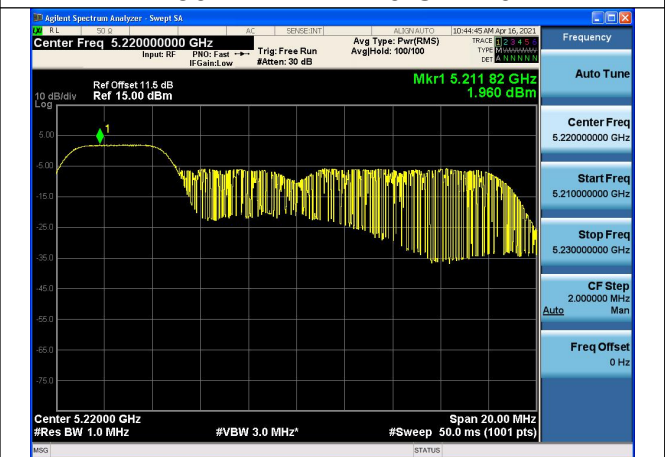

Test Mode:802.11ax HE20 Chain1

Test Mode:802.11ax HE20 Chain1

Test Mode:802.11ax HE20(52T)

Carrier frequency (MHz)	Correction Factor(dB)	Chain	Power Density (dBm)
5180	0.03	Chain0	1.721
		Chain1	1.165
		Chain0+Chain1	4.462
5220		Chain0	1.99
		Chain1	1.175
		Chain0+Chain1	4.612
5240		Chain0	1.914
		Chain1	1.048
		Chain0+Chain1	4.513

Test Mode:802.11ax HE20 Chain0

Test Mode:802.11ax HE20 Chain0

Test Mode:802.11ax HE20 Chain0

Test Mode:802.11ax HE20 Chain1

Test Mode:802.11ax HE20 Chain1

Test Mode:802.11ax HE20 Chain1

Test Mode:802.11ax HE20(106T)