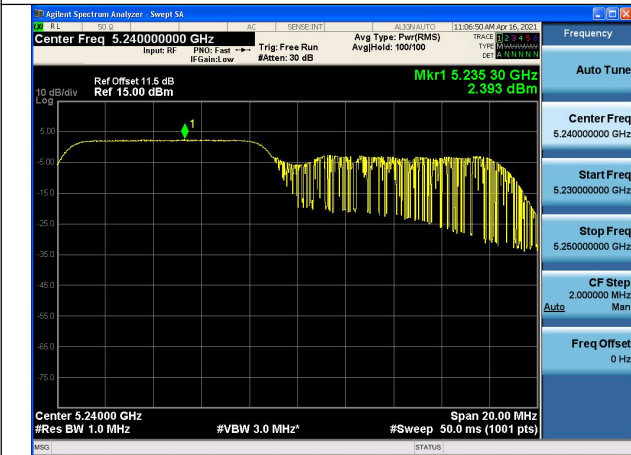

Test Mode:802.11ax HE20 Chain0

Test Mode:802.11ax HE20 Chain0

Test Mode:802.11ax HE20 Chain0

Test Mode:802.11ax HE20 Chain1

Test Mode:802.11ax HE20 Chain1

Test Mode:802.11ax HE20 Chain1

Test Mode:802.11ax HE20(106T)

Carrier frequency (MHz)	Correction Factor(dB)	Chain	Power Density (dBm)
5180	0.03	Chain0	2.716
		Chain1	2.267
		Chain0+Chain1	5.508
5220		Chain0	2.734
		Chain1	1.8
		Chain0+Chain1	5.302
5240		Chain0	2.423
		Chain1	1.77
		Chain0+Chain1	5.119

Test Mode:802. 11ax HE20 Chain0

Test Mode:802. 11ax HE20 Chain0

Test Mode:802. 11ax HE20 Chain0

Test Mode:802. 11ax HE20 Chain1

Test Mode:802. 11ax HE20 Chain1

Test Mode:802. 11ax HE20 Chain1

Test Mode:802.11ax HE20(242T)