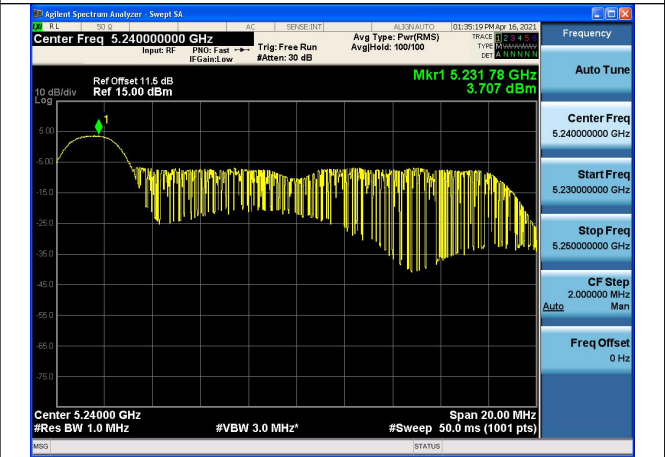

Test Mode:802.11ax HE20 Chain1

Test Mode:802.11ax HE20 Chain1

Test Mode:802.11ax HE20(52T)

Carrier frequency (MHz)	Correction Factor(dB)	Chain	Power Density (dBm)
5180	0.03	Chain0	1.721
		Chain1	1.165
		Chain0+Chain1	4.462
5220		Chain0	1.99
		Chain1	1.175
		Chain0+Chain1	4.612
5240		Chain0	1.914
		Chain1	1.048
		Chain0+Chain1	4.513

Test Mode:802.11ax HE20 Chain0

Test Mode:802.11ax HE20 Chain0

Test Mode:802.11ax HE20 Chain0

Test Mode:802.11ax HE20 Chain1

Test Mode:802.11ax HE20 Chain1

Test Mode:802.11ax HE20 Chain1

Test Mode:802.11ax HE20(106T)