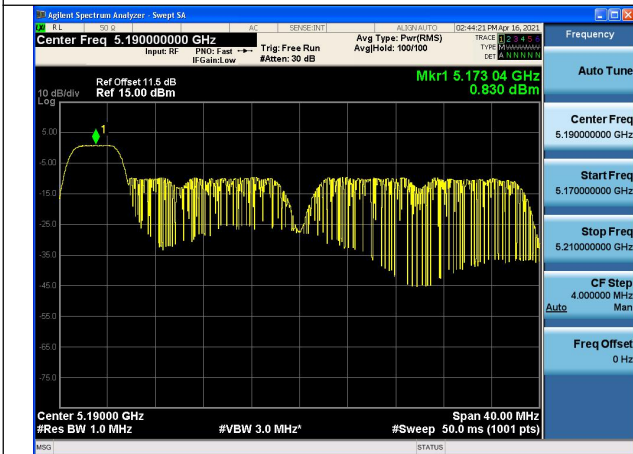

Test Mode:802.11ax HE40 Chain1