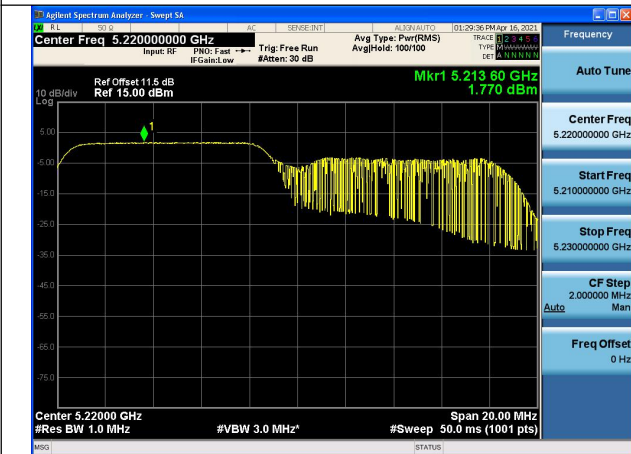

Test Mode:802. 11ax HE20 Chain0

Test Mode:802. 11ax HE20 Chain0

Test Mode:802. 11ax HE20 Chain0

Test Mode:802. 11ax HE20 Chain1

Test Mode:802. 11ax HE20 Chain1

Test Mode:802. 11ax HE20 Chain1

Test Mode:802.11ax HE20(242T)