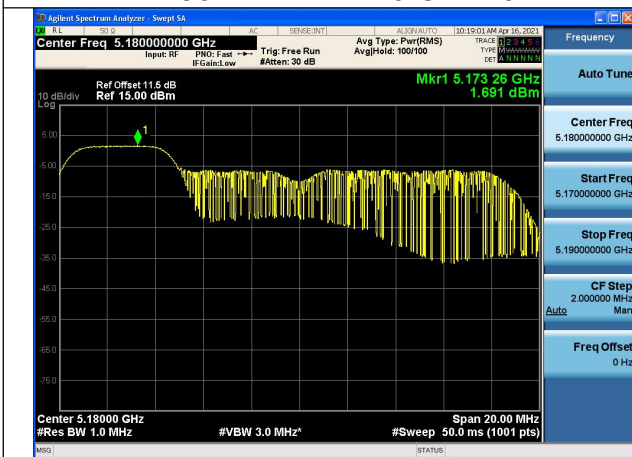

Test Mode:802.11ax HE20 Chain1

Test Mode:802.11ax HE20 Chain1

Test Mode:802.11ax HE20(52T)

Carrier frequency (MHz)	Correction Factor(dB)	Chain	Power Density (dBm)
5180	0.03	Chain0	1.721
		Chain1	1.165
		Chain0+Chain1	4.462
5220		Chain0	1.99
		Chain1	1.175
		Chain0+Chain1	4.612
5240		Chain0	1.914
		Chain1	1.048
		Chain0+Chain1	4.513

Test Mode:802.11ax HE20 Chain0

Test Mode:802.11ax HE20 Chain0

Test Mode:802.11ax HE20 Chain0

Test Mode:802.11ax HE20 Chain1

Test Mode:802.11ax HE20 Chain1

Test Mode:802.11ax HE20 Chain1

Test Mode:802.11ax HE20(106T)