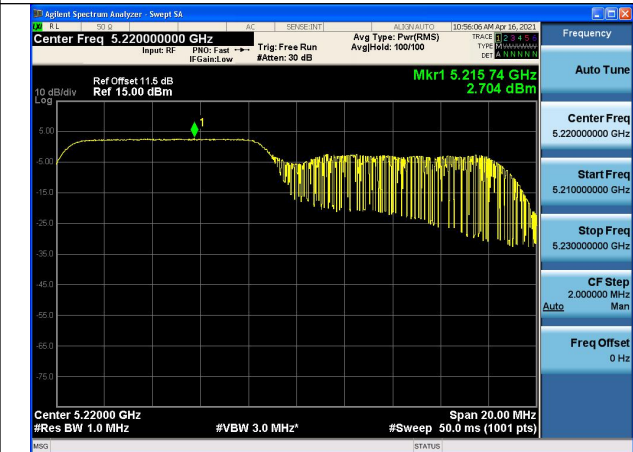

Test Mode:802.11ax HE20 Chain1

Test Mode:802.11ax HE20 Chain1

Test Mode:802.11ax HE20(52T)

Carrier frequency (MHz)	Correction Factor(dB)	Chain	Power Density (dBm)
5180	0.03	Chain0	1.721
		Chain1	1.165
		Chain0+Chain1	4.462
5220		Chain0	1.99
		Chain1	1.175
		Chain0+Chain1	4.612
5240		Chain0	1.914
		Chain1	1.048
		Chain0+Chain1	4.513

Test Mode:802.11ax HE20 Chain0

Test Mode:802.11ax HE20 Chain0

Test Mode:802.11ax HE20 Chain0

Test Mode:802.11ax HE20 Chain1

Test Mode:802.11ax HE20 Chain1

Test Mode:802.11ax HE20 Chain1

Test Mode:802.11ax HE20(106T)

Test Mode:802. 11ax HE20 Chain0

Test Mode:802. 11ax HE20 Chain0

Test Mode:802. 11ax HE20 Chain0

Test Mode:802. 11ax HE20 Chain1

Test Mode:802. 11ax HE20 Chain1

Test Mode:802. 11ax HE20 Chain1

Test Mode:802.11ax HE20(242T)