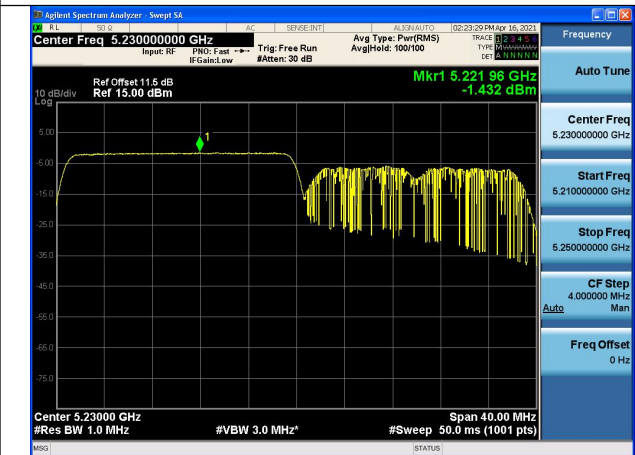

Test Mode:802.11ax HE40 Chain0

Test Mode:802.11ax HE40 Chain0

Test Mode:802.11ax HE40 Chain1

Test Mode:802.11ax HE40 Chain1

Test Mode:802.11ax HE40(242T)

Carrier frequency (MHz)	Correction Factor(dB)	Chain	Power Density (dBm)
5190	0.03	Chain0	-0.996
		Chain1	-1.231
		Chain0+Chain1	1.898
5230		Chain0	-1.402
		Chain1	-46.936
		Chain0+Chain1	-1.402

Test Mode:802.11ax HE40 Chain0

Test Mode:802.11ax HE40 Chain0

Test Mode:802.11ax HE40 Chain1

Test Mode:802.11ax HE40 Chain1