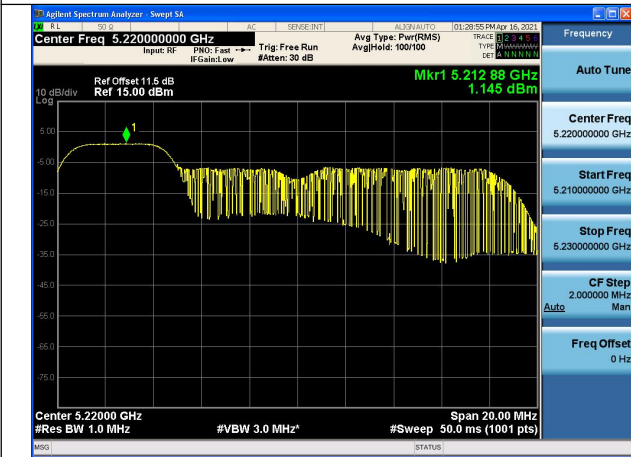

Test Mode:802.11ax HE20 Chain1

Test Mode:802.11ax HE20 Chain1

Test Mode:802.11ax HE20(52T)

Carrier frequency (MHz)	Correction Factor(dB)	Chain	Power Density (dBm)
5180	0.03	Chain0	1.721
		Chain1	1.165
		Chain0+Chain1	4.462
5220		Chain0	1.99
		Chain1	1.175
		Chain0+Chain1	4.612
5240		Chain0	1.914
		Chain1	1.048
		Chain0+Chain1	4.513

Test Mode:802.11ax HE20 Chain0

Test Mode:802.11ax HE20 Chain0

Test Mode:802.11ax HE20 Chain0

Test Mode:802.11ax HE20 Chain1

Test Mode:802.11ax HE20 Chain1

Test Mode:802.11ax HE20 Chain1

Test Mode:802.11ax HE20(106T)

Test Mode:802. 11ax HE20 Chain0

Test Mode:802. 11ax HE20 Chain0

Test Mode:802. 11ax HE20 Chain0

Test Mode:802. 11ax HE20 Chain1

Test Mode:802. 11ax HE20 Chain1

Test Mode:802. 11ax HE20 Chain1

Test Mode:802.11ax HE20(242T)