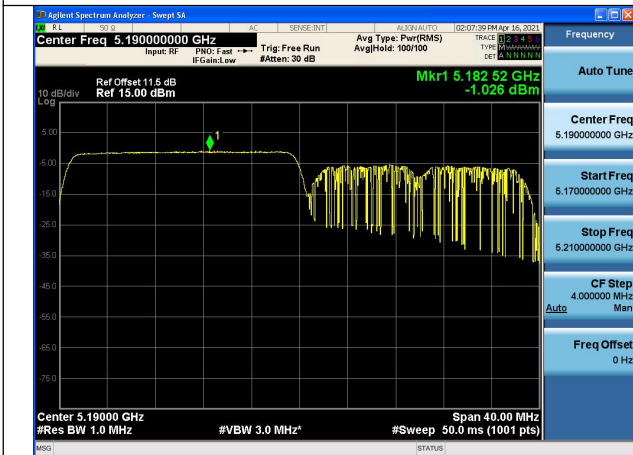

Test Mode:802.11ax HE40 Chain0

Test Mode:802.11ax HE40 Chain0

Test Mode:802.11ax HE40 Chain1

Test Mode:802.11ax HE40 Chain1

Test Mode:802.11ax HE40(242T)

Carrier frequency (MHz)	Correction Factor(dB)	Chain	Power Density (dBm)
5190	0.03	Chain0	-0.996
		Chain1	-1.231
		Chain0+Chain1	1.898
5230		Chain0	-1.402
		Chain1	-46.936
		Chain0+Chain1	-1.402

Test Mode:802.11ax HE40 Chain0

Test Mode:802.11ax HE40 Chain0

Test Mode:802.11ax HE40 Chain1

Test Mode:802.11ax HE40 Chain1