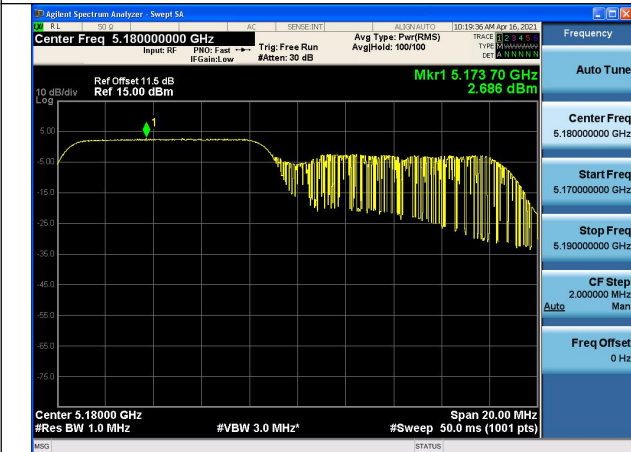

Test Mode:802.11ax HE20 Chain1

Test Mode:802.11ax HE20 Chain1

Test Mode:802.11ax HE20(52T)

Carrier frequency (MHz)	Correction Factor(dB)	Chain	Power Density (dBm)
5180	0.03	Chain0	1.721
		Chain1	1.165
		Chain0+Chain1	4.462
5220		Chain0	1.99
		Chain1	1.175
		Chain0+Chain1	4.612
5240		Chain0	1.914
		Chain1	1.048
		Chain0+Chain1	4.513

Test Mode:802.11ax HE20 Chain0

Test Mode:802.11ax HE20 Chain0

Test Mode:802.11ax HE20 Chain0

Test Mode:802.11ax HE20 Chain1

Test Mode:802.11ax HE20 Chain1

Test Mode:802.11ax HE20 Chain1

Test Mode:802.11ax HE20(106T)

Carrier frequency (MHz)	Correction Factor(dB)	Chain	Power Density (dBm)
5180	0.03	Chain0	2.716
		Chain1	2.267
		Chain0+Chain1	5.508
5220		Chain0	2.734
		Chain1	1.8
		Chain0+Chain1	5.302
5240		Chain0	2.423
		Chain1	1.77
		Chain0+Chain1	5.119

Test Mode:802. 11ax HE20 Chain0

Test Mode:802. 11ax HE20 Chain0

Test Mode:802. 11ax HE20 Chain0

Test Mode:802. 11ax HE20 Chain1

Test Mode:802. 11ax HE20 Chain1

Test Mode:802. 11ax HE20 Chain1

Test Mode:802.11ax HE20(242T)