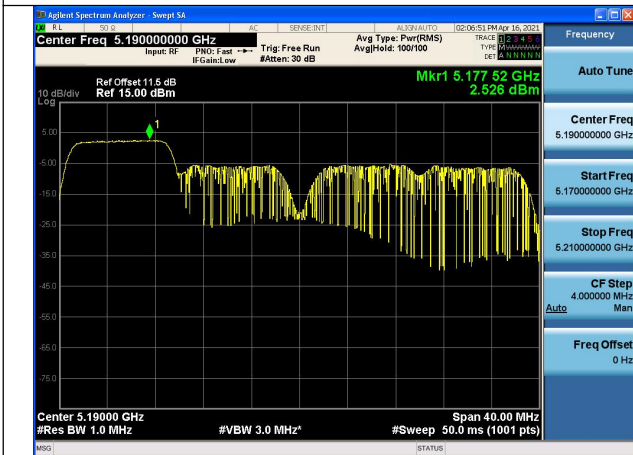

Test Mode:802.11ax HE40(106T)

Carrier frequency (MHz)	Correction Factor(dB)	Chain	Power Density (dBm)
5190	0.03	Chain0	2.556
		Chain1	2.145
		Chain0+Chain1	5.366
5230		Chain0	2.295
		Chain1	2.213
		Chain0+Chain1	5.264

Test Mode:802.11ax HE40 Chain0