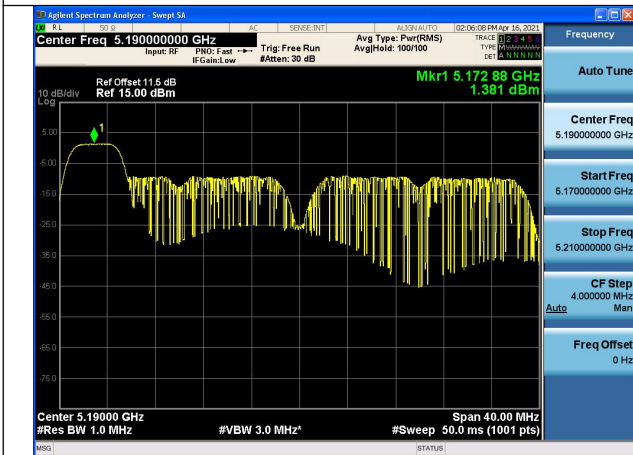

Test Mode:802.11ax HE40(52T)

Carrier frequency (MHz)	Correction Factor(dB)	Chain	Power Density (dBm)
5190	0.03	Chain0	1.411
		Chain1	0.86
		Chain0+Chain1	4.155
5230		Chain0	1.633
		Chain1	1.365
		Chain0+Chain1	4.511

Test Mode:802.11ax HE40 Chain0