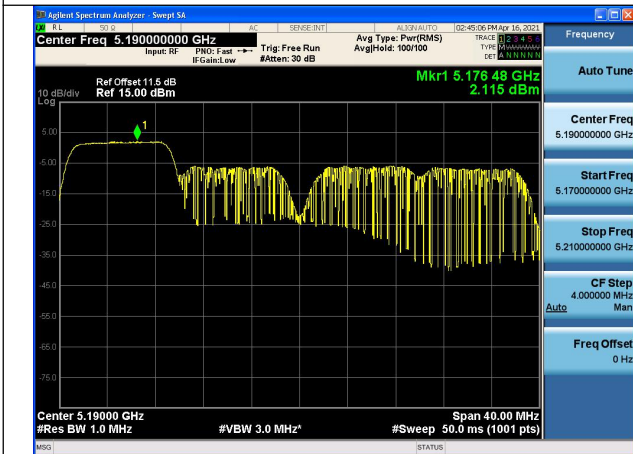

Test Mode:802.11ax HE40 Chain0

Test Mode:802.11ax HE40 Chain0

Test Mode:802.11ax HE40 Chain1

Test Mode:802.11ax HE40 Chain1

Test Mode:802.11ax HE40(106T)

Carrier frequency (MHz)	Correction Factor(dB)	Chain	Power Density (dBm)
5190	0.03	Chain0	2.556
		Chain1	2.145
		Chain0+Chain1	5.366
5230		Chain0	2.295
		Chain1	2.213
		Chain0+Chain1	5.264

Test Mode:802.11ax HE40 Chain0

Test Mode:802.11ax HE40 Chain0

Test Mode:802.11ax HE40 Chain1

Test Mode:802.11ax HE40 Chain1

Test Mode:802.11ax HE40(242T)

Carrier frequency (MHz)	Correction Factor(dB)	Chain	Power Density (dBm)
5190	0.03	Chain0	-0.996
		Chain1	-1.231
		Chain0+Chain1	1.898
5230		Chain0	-1.402
		Chain1	-46.936
		Chain0+Chain1	-1.402