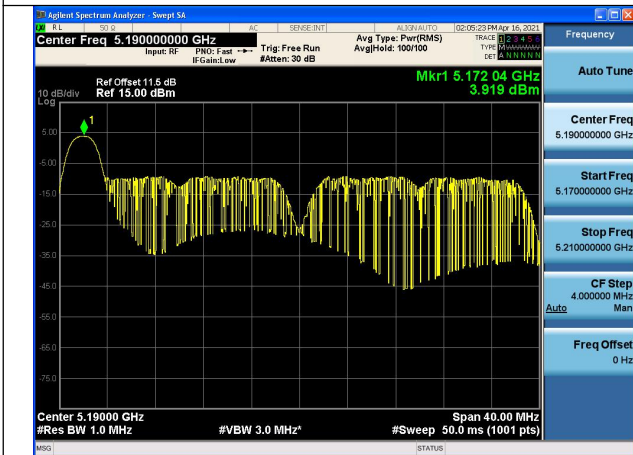

Test Mode:802.11ax HE40(26T)

Carrier frequency (MHz)	Correction Factor(dB)	Chain	Power Density (dBm)
5190	0.03	Chain0	3.949
		Chain1	3.721
		Chain0+Chain1	6.847
5230		Chain0	4.143
		Chain1	4.127
		Chain0+Chain1	7.145

Test Mode:802.11ax HE40 Chain0