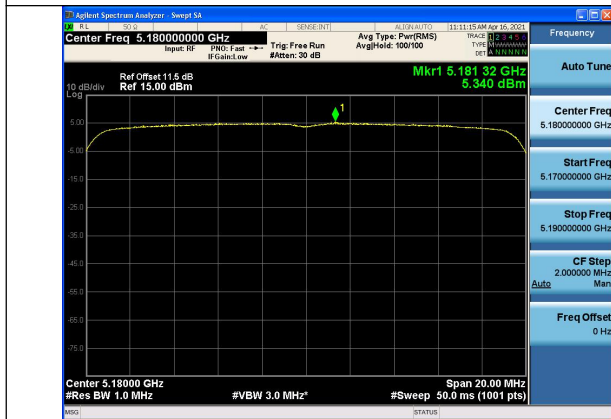

Test Mode:802.11ax HE20(242T)

Carrier frequency (MHz)	Correction Factor(dB)	Chain	Power Density
5180	0.03	Chain0	5.37
		Chain1	4.894
		Chain0+Chain1	8.149
5220		Chain0	5.357
		Chain1	4.682
		Chain0+Chain1	8.043
5240		Chain0	5.072
		Chain1	4.602
		Chain0+Chain1	7.854

Test Mode:802.11ax HE20 Chain0

Test Mode:802.11ax HE20 Chain0