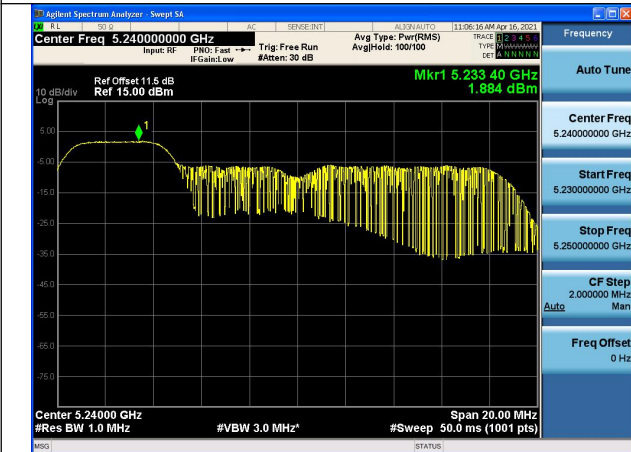

Test Mode:802.11ax HE20 Chain1

Test Mode:802.11ax HE20 Chain1

Test Mode:802.11ax HE20(52T)

Carrier frequency (MHz)	Correction Factor(dB)	Chain	Power Density (dBm)
5180	0.03	Chain0	1.721
		Chain1	1.165
		Chain0+Chain1	4.462
5220		Chain0	1.99
		Chain1	1.175
		Chain0+Chain1	4.612
5240		Chain0	1.914
		Chain1	1.048
		Chain0+Chain1	4.513

Test Mode:802.11ax HE20 Chain0

Test Mode:802.11ax HE20 Chain0

Test Mode:802.11ax HE20 Chain0

Test Mode:802.11ax HE20 Chain1

Test Mode:802.11ax HE20 Chain1

Test Mode:802.11ax HE20 Chain1

Test Mode:802.11ax HE20(106T)