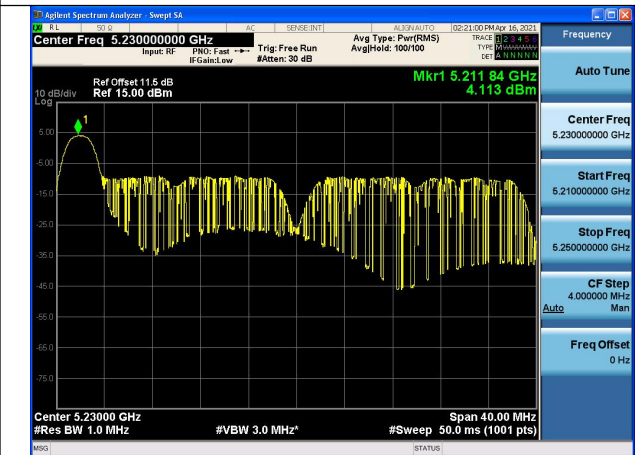

Test Mode:802.11ax HE40 Chain0