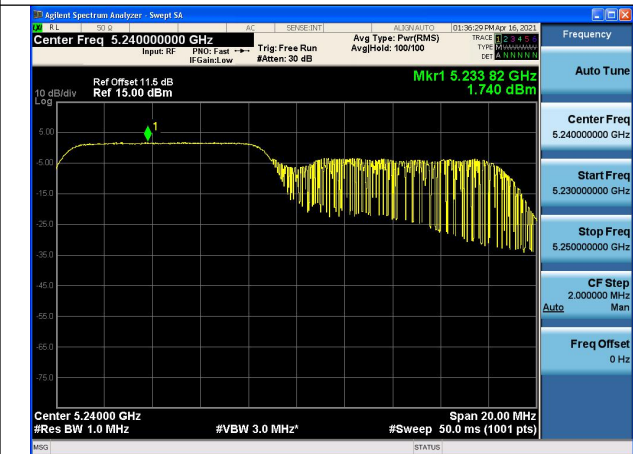

Test Mode:802. 11ax HE20 Chain0

Test Mode:802. 11ax HE20 Chain0

Test Mode:802. 11ax HE20 Chain0

Test Mode:802. 11ax HE20 Chain1

Test Mode:802. 11ax HE20 Chain1

Test Mode:802. 11ax HE20 Chain1

Test Mode:802.11ax HE20(242T)

Carrier frequency (MHz)	Correction Factor(dB)	Chain	Power Density
5180	0.03	Chain0	5.37
		Chain1	4.894
		Chain0+Chain1	8.149
5220		Chain0	5.357
		Chain1	4.682
		Chain0+Chain1	8.043
5240		Chain0	5.072
		Chain1	4.602
		Chain0+Chain1	7.854