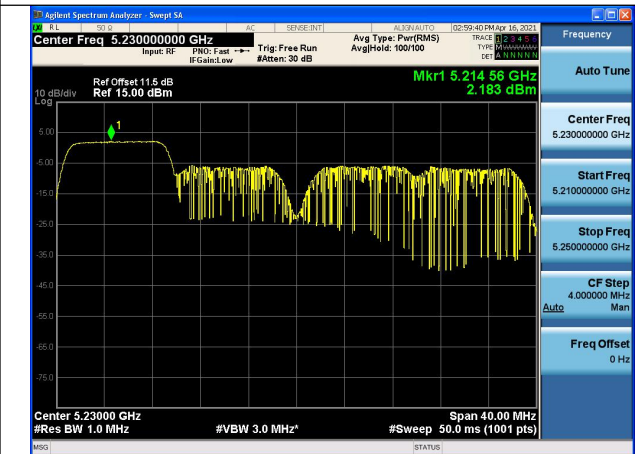

Test Mode:802.11ax HE40 Chain0

Test Mode:802.11ax HE40 Chain0

Test Mode:802.11ax HE40 Chain1

Test Mode:802.11ax HE40 Chain1

Test Mode:802.11ax HE40(242T)

Carrier frequency (MHz)	Correction Factor(dB)	Chain	Power Density (dBm)
5190	0.03	Chain0	-0.996
		Chain1	-1.231
		Chain0+Chain1	1.898
5230		Chain0	-1.402
		Chain1	-46.936
		Chain0+Chain1	-1.402

Test Mode:802.11ax HE40 Chain0

Test Mode:802.11ax HE40 Chain0

Test Mode:802.11ax HE40 Chain1

Test Mode:802.11ax HE40 Chain1