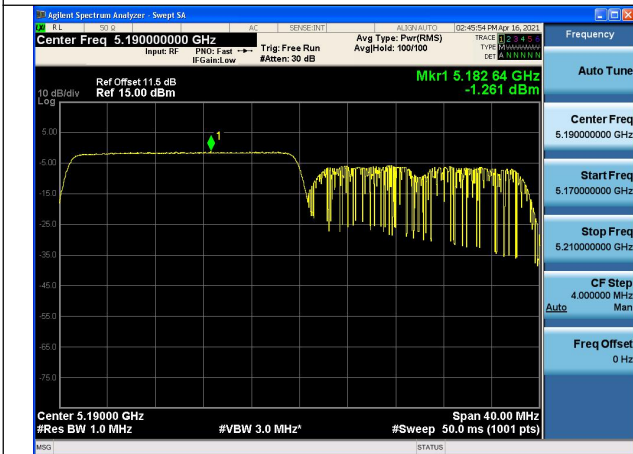

Test Mode:802.11ax HE40 Chain0

Test Mode:802.11ax HE40 Chain0

Test Mode:802.11ax HE40 Chain1

Test Mode:802.11ax HE40 Chain1

Test Mode:802.11ax HE40(242T)

Carrier frequency (MHz)	Correction Factor(dB)	Chain	Power Density (dBm)
5190	0.03	Chain0	-0.996
		Chain1	-1.231
		Chain0+Chain1	1.898
5230		Chain0	-1.402
		Chain1	-46.936
		Chain0+Chain1	-1.402

Test Mode:802.11ax HE40 Chain0

Test Mode:802.11ax HE40 Chain0

Test Mode:802.11ax HE40 Chain1

Test Mode:802.11ax HE40 Chain1