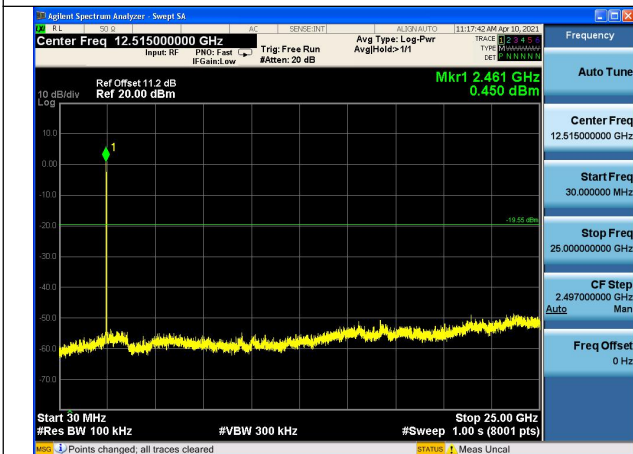

Test Mode:802.11b Chain1 CH11

Test Mode:802.11g

Test Mode:802.11g Chain0 CH1

Test Mode:802.11g Chain0 CH6

Test Mode:802.11g Chain0 CH11

Test Mode:802.11g Chain1 CH1

Test Mode:802.11g Chain1 CH6

Test Mode:802.11g Chain1 CH11

Test Mode:802. 11n HT20

Test Mode:802. 11n HT20 Chain0 CH1

Test Mode:802. 11n HT20 Chain0 CH6

Test Mode:802. 11n HT20 Chain0 CH11

Test Mode:802. 11n HT20 Chain1 CH1

Test Mode:802. 11n HT20 Chain1 CH6

Test Mode:802. 11n HT20 Chain1 CH11