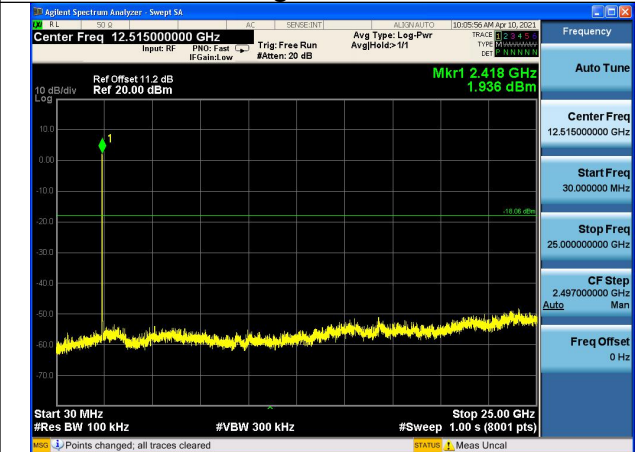

## Conducted Out of band emission measurement

Test Mode:802.11b

Test Mode:802.11b Chain0 CH1

Test Mode:802.11b Chain0 CH6

Test Mode:802.11b Chain0 CH11

Test Mode:802.11b Chain1 CH1

Test Mode:802.11b Chain1 CH6

Test Mode:802.11b Chain1 CH11

Test Mode:802.11g

Test Mode:802.11g Chain0 CH1

Test Mode:802.11g Chain0 CH6

Test Mode:802.11g Chain0 CH11

Test Mode:802.11g Chain1 CH1

Test Mode:802.11g Chain1 CH6

Test Mode:802.11g Chain1 CH11

Test Mode:802. 11n HT20

Test Mode:802. 11n HT20 Chain0 CH1

Test Mode:802. 11n HT20 Chain0 CH6

Test Mode:802. 11n HT20 Chain0 CH11

Test Mode:802. 11n HT20 Chain1 CH1

Test Mode:802. 11n HT20 Chain1 CH6

Test Mode:802. 11n HT20 Chain1 CH11