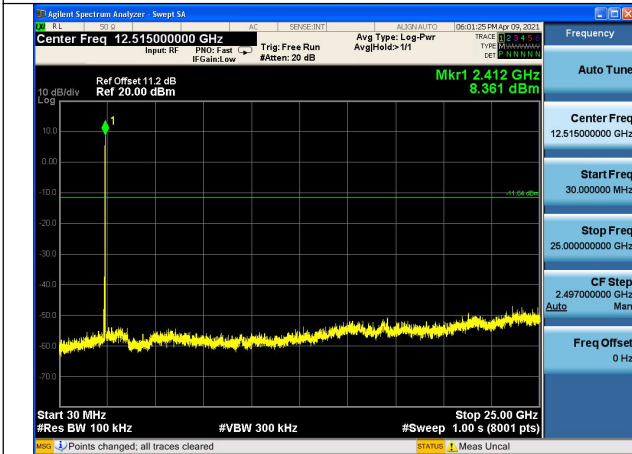

## Conducted Out of band emission measurement

Test Mode:802.11b

Test Mode:802.11b Chain0 CH1

Test Mode:802.11b Chain0 CH6

Test Mode:802.11b Chain0 CH11

Test Mode:802.11b Chain1 CH1

Test Mode:802.11b Chain1 CH6

Test Mode:802.11b Chain1 CH11

Test Mode:802.11g

Test Mode:802.11g Chain0 CH1

Test Mode:802.11g Chain0 CH6

Test Mode:802.11g Chain0 CH11

Test Mode:802.11g Chain1 CH1

Test Mode:802.11g Chain1 CH6

Test Mode:802.11g Chain1 CH11

Test Mode:802. 11n HT20

Test Mode:802. 11n HT20 Chain0 CH1

Test Mode:802. 11n HT20 Chain0 CH6

Test Mode:802. 11n HT20 Chain0 CH11

Test Mode:802. 11n HT20 Chain1 CH1

Test Mode:802. 11n HT20 Chain1 CH6

Test Mode:802. 11n HT20 Chain1 CH11