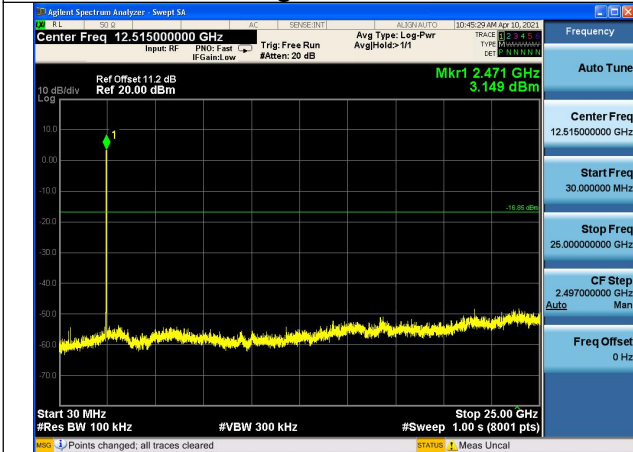

## Conducted Out of band emission measurement

Test Mode:802.11b

Test Mode:802.11b Chain0 CH1

Test Mode:802.11b Chain0 CH6

Test Mode:802.11b Chain0 CH11

Test Mode:802.11b Chain1 CH1

Test Mode:802.11b Chain1 CH6

Test Mode:802.11b Chain1 CH11

Test Mode:802.11g

Test Mode:802.11g Chain0 CH1

Test Mode:802.11g Chain0 CH6

Test Mode:802.11g Chain0 CH11

Test Mode:802.11g Chain1 CH1

Test Mode:802.11g Chain1 CH6

Test Mode:802.11g Chain1 CH11

Test Mode:802. 11n HT20

Test Mode:802. 11n HT20 Chain0 CH1

Test Mode:802. 11n HT20 Chain0 CH6

Test Mode:802. 11n HT20 Chain0 CH11

Test Mode:802. 11n HT20 Chain1 CH1

Test Mode:802. 11n HT20 Chain1 CH6

Test Mode:802. 11n HT20 Chain1 CH11