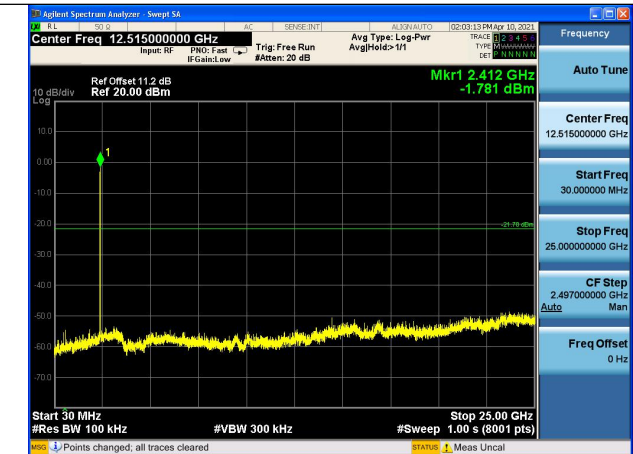

Test Mode:802.11ax HE20(242)

Test Mode:802.11ax HE20 Chain0 CH1

Test Mode:802.11ax HE20 Chain0 CH6

Test Mode:802.11ax HE20 Chain0 CH11

Test Mode:802.11ax HE20 Chain1 CH1

Test Mode:802.11ax HE20 Chain1 CH6

Test Mode:802.11ax HE20 Chain1 CH11

Test Mode:802.11ax HE40(484)

Test Mode:802.11ax HE40 Chain0 CH3

Test Mode:802.11ax HE40 Chain0 CH6

Test Mode:802.11ax HE40 Chain0 CH9

Test Mode:802.11ax HE40 Chain1 CH3

Test Mode:802.11ax HE40 Chain1 CH6

Test Mode:802.11ax HE40 Chain1 CH9