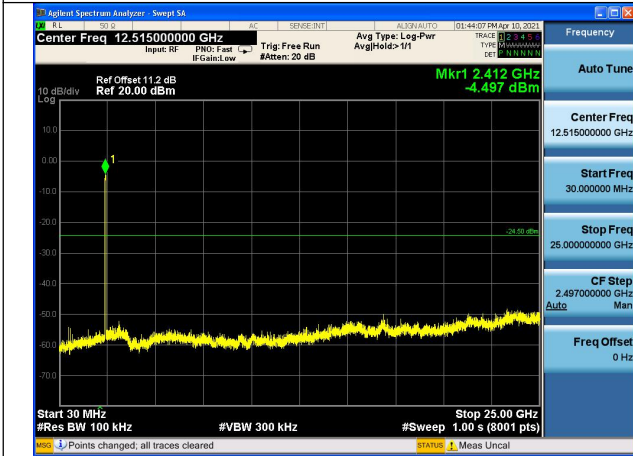

Test Mode:802.11ax HE20(242)

Test Mode:802.11ax HE20 Chain0 CH1

Test Mode:802.11ax HE20 Chain0 CH6

Test Mode:802.11ax HE20 Chain0 CH11

Test Mode:802.11ax HE20 Chain1 CH1

Test Mode:802.11ax HE20 Chain1 CH6

Test Mode:802.11ax HE20 Chain1 CH11

Test Mode:802.11ax HE40(484)

Test Mode:802.11ax HE40 Chain0 CH3

Test Mode:802.11ax HE40 Chain0 CH6

Test Mode:802.11ax HE40 Chain0 CH9

Test Mode:802.11ax HE40 Chain1 CH3

Test Mode:802.11ax HE40 Chain1 CH6

Test Mode:802.11ax HE40 Chain1 CH9