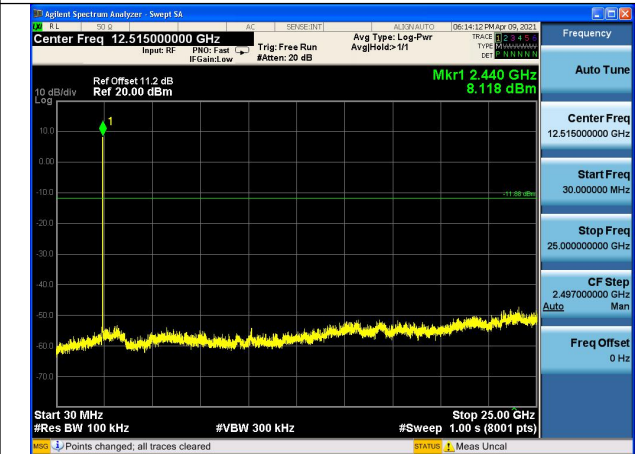

## Conducted Out of band emission measurement

Test Mode:802.11b

Test Mode:802.11b Chain0 CH1

Test Mode:802.11b Chain0 CH6

Test Mode:802.11b Chain0 CH11

Test Mode:802.11b Chain1 CH1

Test Mode:802.11b Chain1 CH6

Test Mode:802.11b Chain1 CH11

Test Mode:802.11g

Test Mode:802.11g Chain0 CH1

Test Mode:802.11g Chain0 CH6

Test Mode:802.11g Chain0 CH11

Test Mode:802.11g Chain1 CH1

Test Mode:802.11g Chain1 CH6

Test Mode:802.11g Chain1 CH11

Test Mode:802. 11n HT20

Test Mode:802. 11n HT20 Chain0 CH1

Test Mode:802. 11n HT20 Chain0 CH6

Test Mode:802. 11n HT20 Chain0 CH11

Test Mode:802. 11n HT20 Chain1 CH1

Test Mode:802. 11n HT20 Chain1 CH6

Test Mode:802. 11n HT20 Chain1 CH11