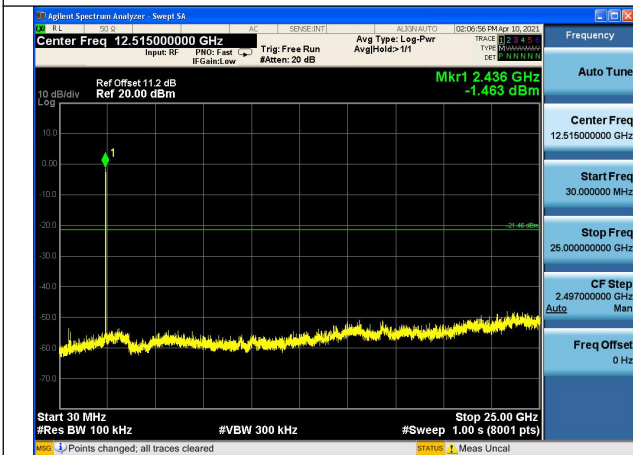

Test Mode:802.11ax HE20(242)

Test Mode:802.11ax HE20 Chain0 CH1

Test Mode:802.11ax HE20 Chain0 CH6

Test Mode:802.11ax HE20 Chain0 CH11

Test Mode:802.11ax HE20 Chain1 CH1

Test Mode:802.11ax HE20 Chain1 CH6

Test Mode:802.11ax HE20 Chain1 CH11

Test Mode:802.11ax HE40(484)

Test Mode:802.11ax HE40 Chain0 CH3

Test Mode:802.11ax HE40 Chain0 CH6

Test Mode:802.11ax HE40 Chain0 CH9

Test Mode:802.11ax HE40 Chain1 CH3

Test Mode:802.11ax HE40 Chain1 CH6

Test Mode:802.11ax HE40 Chain1 CH9