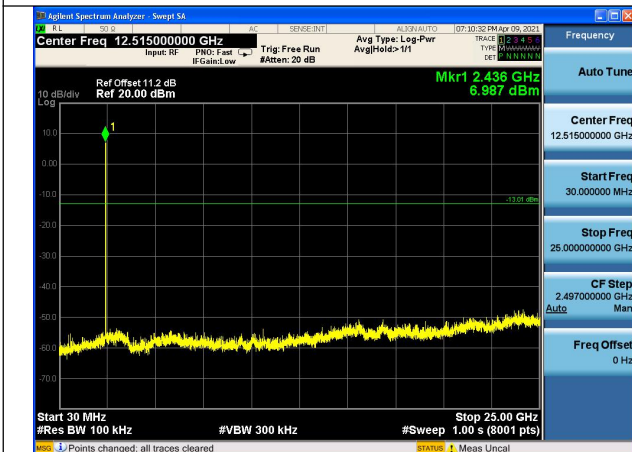

## Conducted Out of band emission measurement

Test Mode:802.11b

Test Mode:802.11b Chain0 CH1

Test Mode:802.11b Chain0 CH6

Test Mode:802.11b Chain0 CH11

Test Mode:802.11b Chain1 CH1

Test Mode:802.11b Chain1 CH6

Test Mode:802.11b Chain1 CH11

Test Mode:802.11g

Test Mode:802.11g Chain0 CH1

Test Mode:802.11g Chain0 CH6

Test Mode:802.11g Chain0 CH11

Test Mode:802.11g Chain1 CH1

Test Mode:802.11g Chain1 CH6

Test Mode:802.11g Chain1 CH11

Test Mode:802. 11n HT20

Test Mode:802. 11n HT20 Chain0 CH1

Test Mode:802. 11n HT20 Chain0 CH6

Test Mode:802. 11n HT20 Chain0 CH11

Test Mode:802. 11n HT20 Chain1 CH1

Test Mode:802. 11n HT20 Chain1 CH6

Test Mode:802. 11n HT20 Chain1 CH11