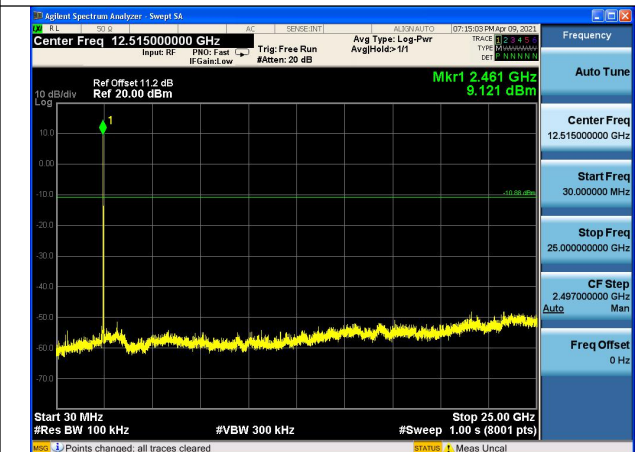

## Conducted Out of band emission measurement

Test Mode:802.11b

Test Mode:802.11b Chain0 CH1

Test Mode:802.11b Chain0 CH6

Test Mode:802.11b Chain0 CH11

Test Mode:802.11b Chain1 CH1

Test Mode:802.11b Chain1 CH6

Test Mode:802.11b Chain1 CH11

Test Mode:802.11g

Test Mode:802.11g Chain0 CH1

Test Mode:802.11g Chain0 CH6

Test Mode:802.11g Chain0 CH11

Test Mode:802.11g Chain1 CH1

Test Mode:802.11g Chain1 CH6

Test Mode:802.11g Chain1 CH11

Test Mode:802. 11n HT20

Test Mode:802. 11n HT20 Chain0 CH1

Test Mode:802. 11n HT20 Chain0 CH6

Test Mode:802. 11n HT20 Chain0 CH11

Test Mode:802. 11n HT20 Chain1 CH1

Test Mode:802. 11n HT20 Chain1 CH6

Test Mode:802. 11n HT20 Chain1 CH11