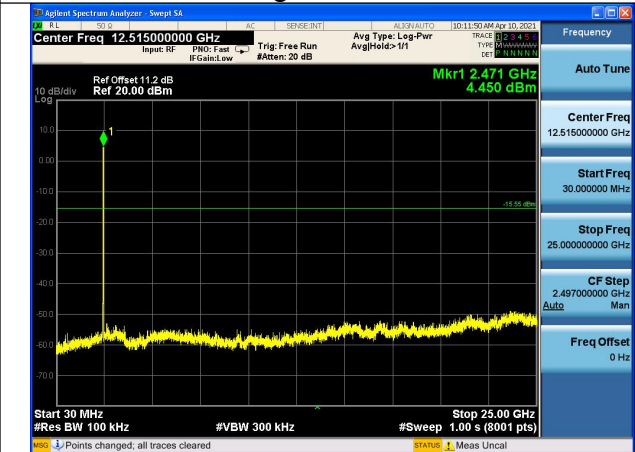

## Conducted Out of band emission measurement

Test Mode:802.11b

Test Mode:802.11b Chain0 CH1

Test Mode:802.11b Chain0 CH6

Test Mode:802.11b Chain0 CH11

Test Mode:802.11b Chain1 CH1

Test Mode:802.11b Chain1 CH6

Test Mode:802.11b Chain1 CH11

Test Mode:802.11g

Test Mode:802.11g Chain0 CH1

Test Mode:802.11g Chain0 CH6

Test Mode:802.11g Chain0 CH11

Test Mode:802.11g Chain1 CH1

Test Mode:802.11g Chain1 CH6

Test Mode:802.11g Chain1 CH11

Test Mode:802. 11n HT20

Test Mode:802. 11n HT20 Chain0 CH1

Test Mode:802. 11n HT20 Chain0 CH6

Test Mode:802. 11n HT20 Chain0 CH11

Test Mode:802. 11n HT20 Chain1 CH1

Test Mode:802. 11n HT20 Chain1 CH6

Test Mode:802. 11n HT20 Chain1 CH11