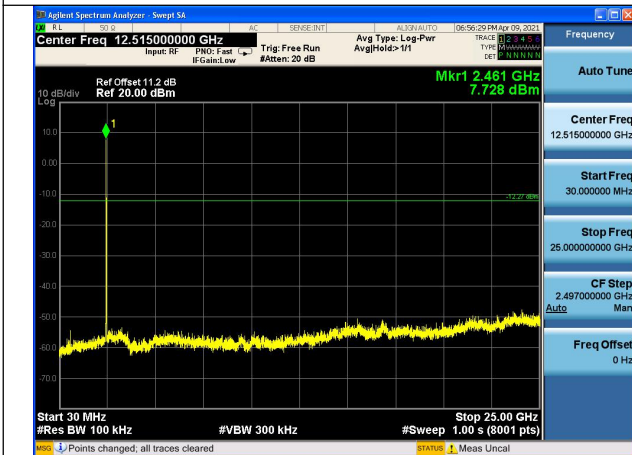

## Conducted Out of band emission measurement

Test Mode:802.11b

Test Mode:802.11b Chain0 CH1

Test Mode:802.11b Chain0 CH6

Test Mode:802.11b Chain0 CH11

Test Mode:802.11b Chain1 CH1

Test Mode:802.11b Chain1 CH6

Test Mode:802.11b Chain1 CH11

Test Mode:802.11g

Test Mode:802.11g Chain0 CH1

Test Mode:802.11g Chain0 CH6

Test Mode:802.11g Chain0 CH11

Test Mode:802.11g Chain1 CH1

Test Mode:802.11g Chain1 CH6

Test Mode:802.11g Chain1 CH11

Test Mode:802. 11n HT20

Test Mode:802. 11n HT20 Chain0 CH1

Test Mode:802. 11n HT20 Chain0 CH6

Test Mode:802. 11n HT20 Chain0 CH11

Test Mode:802. 11n HT20 Chain1 CH1

Test Mode:802. 11n HT20 Chain1 CH6

Test Mode:802. 11n HT20 Chain1 CH11