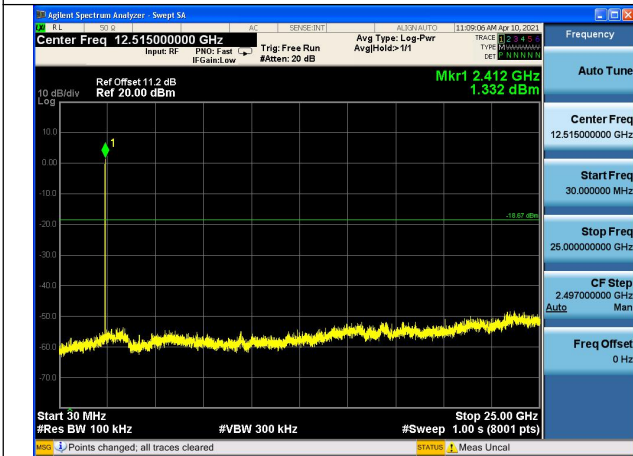

## Conducted Out of band emission measurement

Test Mode:802.11b

Test Mode:802.11b Chain0 CH1

Test Mode:802.11b Chain0 CH6

Test Mode:802.11b Chain0 CH11

Test Mode:802.11b Chain1 CH1

Test Mode:802.11b Chain1 CH6

Test Mode:802.11b Chain1 CH11

Test Mode:802.11g

Test Mode:802.11g Chain0 CH1

Test Mode:802.11g Chain0 CH6

Test Mode:802.11g Chain0 CH11

Test Mode:802.11g Chain1 CH1

Test Mode:802.11g Chain1 CH6

Test Mode:802.11g Chain1 CH11

Test Mode:802. 11n HT20

Test Mode:802. 11n HT20 Chain0 CH1

Test Mode:802. 11n HT20 Chain0 CH6

Test Mode:802. 11n HT20 Chain0 CH11

Test Mode:802. 11n HT20 Chain1 CH1

Test Mode:802. 11n HT20 Chain1 CH6

Test Mode:802. 11n HT20 Chain1 CH11