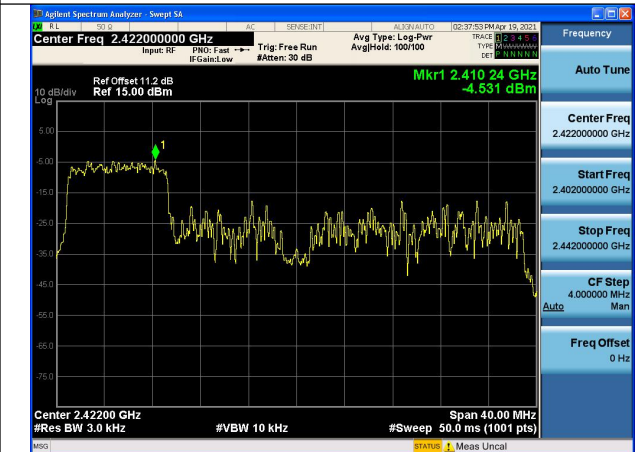

Test Mode:802.11ax HE40 Chain0

Test Mode:802.11ax HE40 Chain0

Test Mode:802.11ax HE40 Chain0

Test Mode:802.11ax HE40 Chain1

Test Mode:802.11ax HE40 Chain1

Test Mode:802.11ax HE40 Chain1

Test Mode:802.11ax HE40(484)