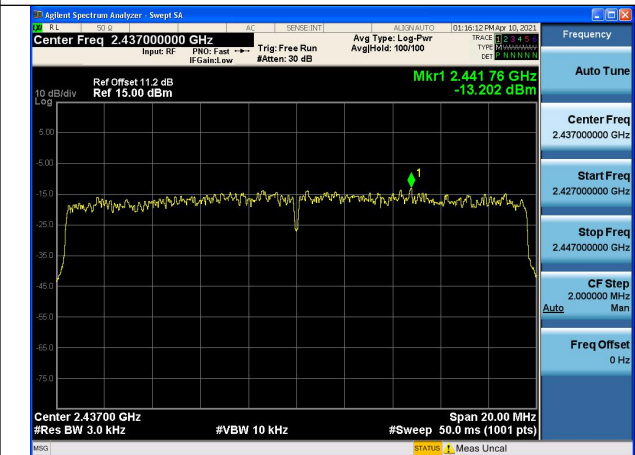

Test Mode:802.11ax HE20(242)

Carrier frequency (MHz)	Channel No.	Tones	Chain	Power Density (dBm)
2412MHz	1	242T	Chain0	-12.666
			Chain1	-12.726
			MIMO	-9.69
2437MHz	6		Chain0	-13.202
			Chain1	-12.789
			MIMO	-9.98
2462MHz	11		Chain0	-13.537
			Chain1	-12.811
			MIMO	-10.15

Test Mode:802.11ax HE20 Chain0

Test Mode:802.11ax HE20 Chain0

Test Mode:802.11ax HE20 Chain0

Test Mode:802.11ax HE20 Chain1

Test Mode:802.11ax HE20 Chain1

Test Mode:802.11ax HE20 Chain1

Test Mode:802.11ax HE40(484)