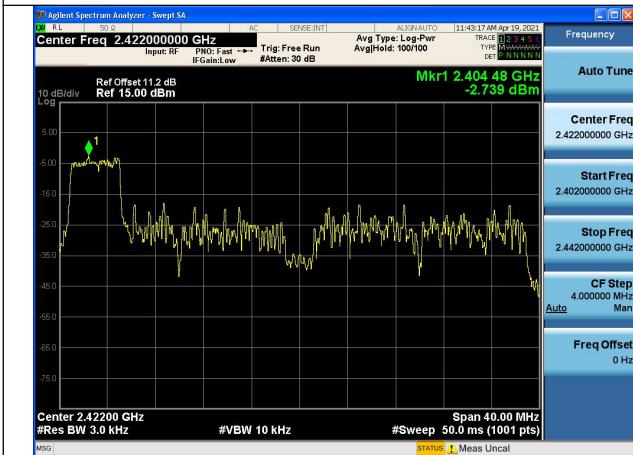

Test Mode:802.11ax HE40(484)

Carrier frequency (MHz)	Channel No.	Tones	Chain	Power Density (dBm)
2422MHz	3	52T	Chain0	-2.739
			Chain1	-2.583
			MIMO	0.35
2437MHz	6		Chain0	-2.598
			Chain1	-3.364
			MIMO	0.05
2452MHz	9		Chain0	-1.911
			Chain1	-2.733
			MIMO	0.71

Test Mode:802.11ax HE40 Chain0