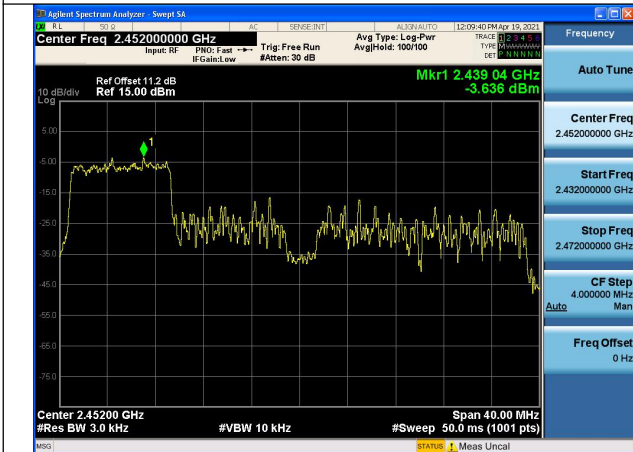

Carrier frequency (MHz)	Channel No.	Tones	Chain	Power Density (dBm)
2422MHz	3	106T	Chain0	-4.293
			Chain1	-4.531
			MIMO	-1.40
2437MHz	6		Chain0	-6.094
			Chain1	-5.368
			MIMO	-2.71
2452MHz	9		Chain0	-3.636
			Chain1	-4.908
			MIMO	-1.22

Test Mode:802.11ax HE40 Chain0

Test Mode:802.11ax HE40 Chain0

Test Mode:802.11ax HE40 Chain0

Test Mode:802.11ax HE40 Chain1

Test Mode:802.11ax HE40 Chain1

Test Mode:802.11ax HE40 Chain1

Test Mode:802.11ax HE40(484)