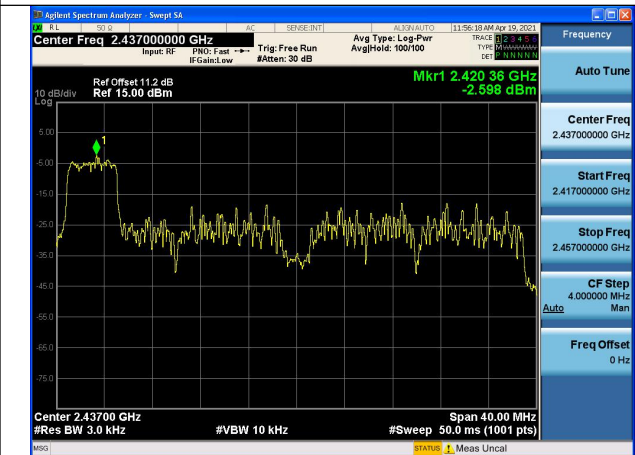

Test Mode:802.11ax HE40 Chain0