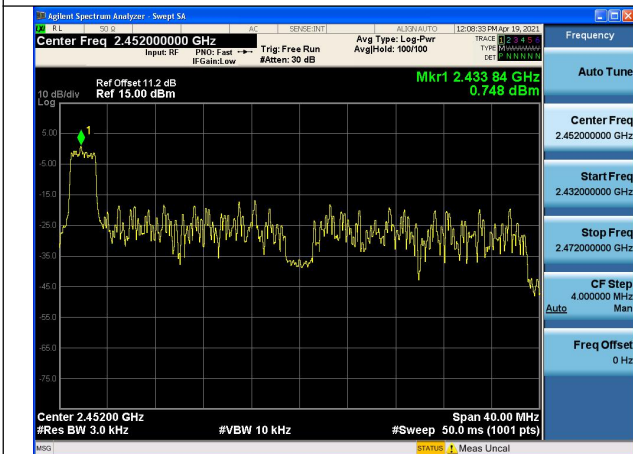

Test Mode:802.11ax HE20 Chain0

Test Mode:802.11ax HE20 Chain0

Test Mode:802.11ax HE20 Chain0

Test Mode:802.11ax HE20 Chain1

Test Mode:802.11ax HE20 Chain1

Test Mode:802.11ax HE20 Chain1

Test Mode:802.11ax HE40(484)

Carrier frequency (MHz)	Channel No.	Tones	Chain	Power Density (dBm)
2422MHz	3	26T	Chain0	-1.169
			Chain1	0.174
			MIMO	2.56
2437MHz	6		Chain0	-0.126
			Chain1	-0.026
			MIMO	2.93
2452MHz	9		Chain0	0.748
			Chain1	0.695
			MIMO	3.73

Test Mode:802.11ax HE40 Chain0

Test Mode:802.11ax HE40 Chain0

Test Mode:802.11ax HE40 Chain0

Test Mode:802.11ax HE40 Chain1

Test Mode:802.11ax HE40 Chain1

Test Mode:802.11ax HE40 Chain1

Test Mode:802.11ax HE40(484)