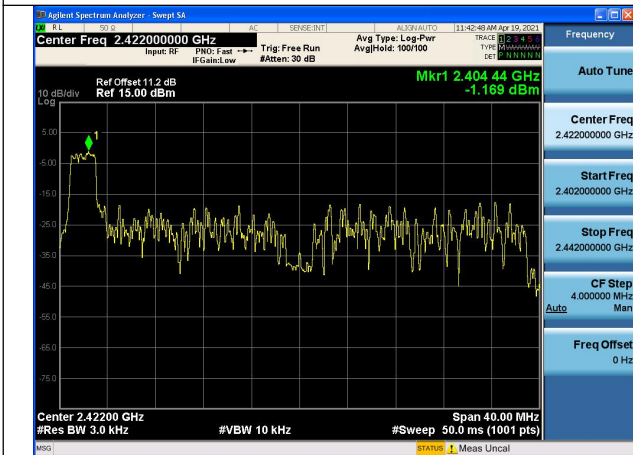

Test Mode:802.11ax HE40(484)

Carrier frequency (MHz)	Channel No.	Tones	Chain	Power Density (dBm)
2422MHz	3	26T	Chain0	-1.169
			Chain1	0.174
			MIMO	2.56
2437MHz	6		Chain0	-0.126
			Chain1	-0.026
			MIMO	2.93
2452MHz	9		Chain0	0.748
			Chain1	0.695
			MIMO	3.73

Test Mode:802.11ax HE40 Chain0