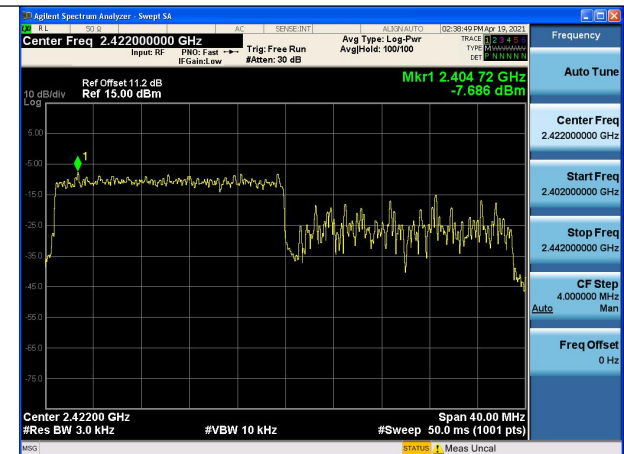

Test Mode:802.11ax HE40 Chain0

Test Mode:802.11ax HE40 Chain0

Test Mode:802.11ax HE40 Chain0

Test Mode:802.11ax HE40 Chain1

Test Mode:802.11ax HE40 Chain1

Test Mode:802.11ax HE40 Chain1

Test Mode:802.11ax HE40(484)