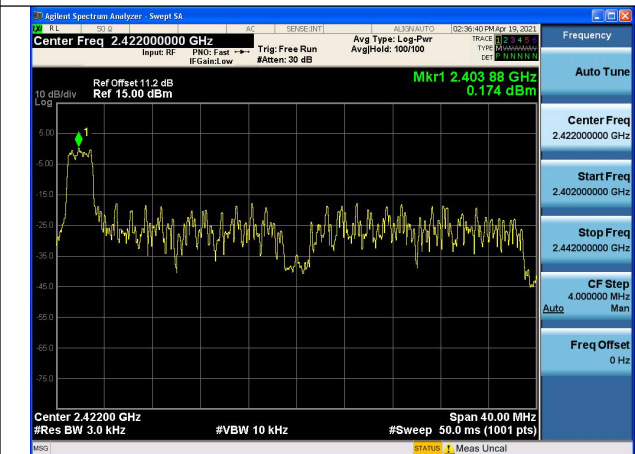

Test Mode:802.11ax HE40 Chain0

Test Mode:802.11ax HE40 Chain0

Test Mode:802.11ax HE40 Chain0

Test Mode:802.11ax HE40 Chain1

Test Mode:802.11ax HE40 Chain1

Test Mode:802.11ax HE40 Chain1

Test Mode:802.11ax HE40(484)