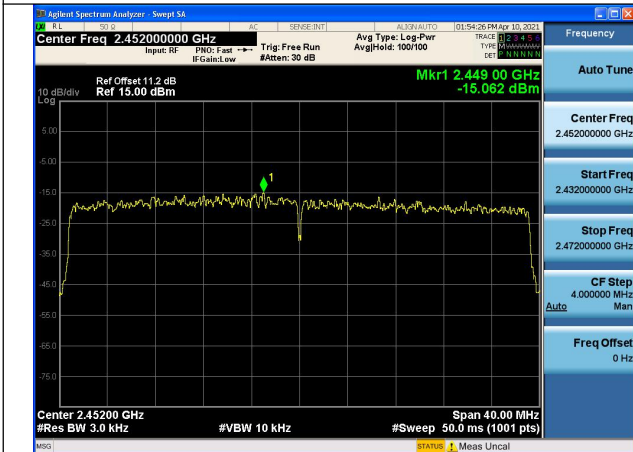

Test Mode:802.11ax HE40 Chain0

Test Mode:802.11ax HE40 Chain0

Test Mode:802.11ax HE40 Chain0

Test Mode:802.11ax HE40 Chain1

Test Mode:802.11ax HE40 Chain1

Test Mode:802.11ax HE40 Chain1

Test Mode:802.11ax HE40(484)

Carrier frequency (MHz)	Channel No.	Tones	Chain	Power Density (dBm)
2422MHz	3	484T	Chain0	-15.928
			Chain1	-15.547
			MIMO	-12.72
2437MHz	6		Chain0	-15.536
			Chain1	-14.616
			MIMO	-12.04
2452MHz	9		Chain0	-15.062
			Chain1	-15.297
			MIMO	-12.17

Test Mode:802.11ax HE40 Chain0

Test Mode:802.11ax HE40 Chain0

Test Mode:802.11ax HE40 Chain0

Test Mode:802.11ax HE40 Chain1

Test Mode:802.11ax HE40 Chain1

Test Mode:802.11ax HE40 Chain1