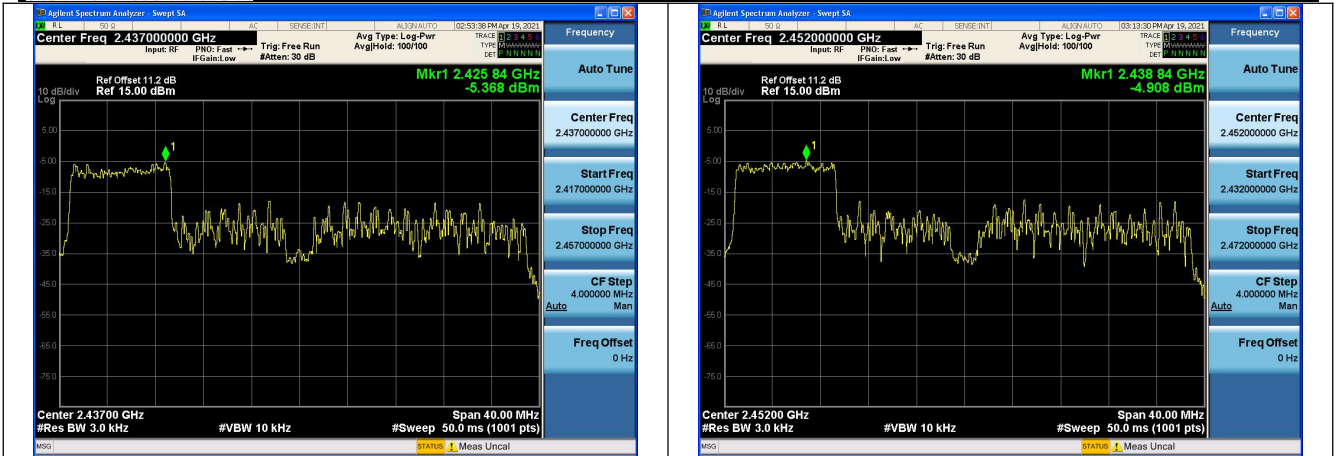

Test Mode:802.11ax HE40 Chain0

Test Mode:802.11ax HE40 Chain0

Test Mode:802.11ax HE40 Chain0

Test Mode:802.11ax HE40 Chain1

Test Mode:802.11ax HE40 Chain1

Test Mode:802.11ax HE40 Chain1

Test Mode:802.11ax HE40(484)