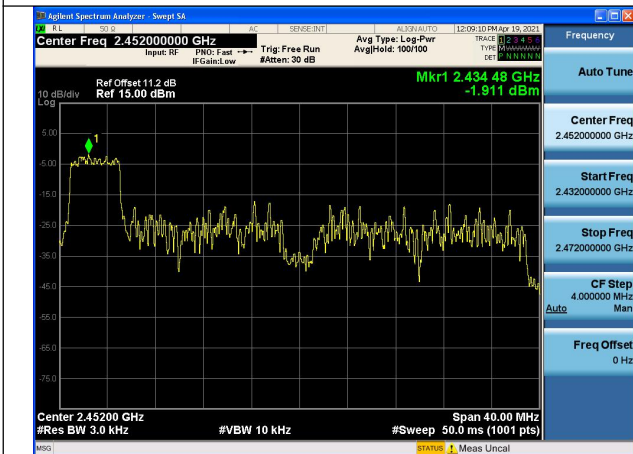

Carrier frequency (MHz)	Channel No.	Tones	Chain	Power Density (dBm)
2422MHz	3	52T	Chain0	-2.739
			Chain1	-2.583
			MIMO	0.35
2437MHz	6		Chain0	-2.598
			Chain1	-3.364
			MIMO	0.05
2452MHz	9		Chain0	-1.911
			Chain1	-2.733
			MIMO	0.71

Test Mode:802.11ax HE40 Chain0

Test Mode:802.11ax HE40 Chain0

Test Mode:802.11ax HE40 Chain0

Test Mode:802.11ax HE40 Chain1

Test Mode:802.11ax HE40 Chain1

Test Mode:802.11ax HE40 Chain1

Test Mode:802.11ax HE40(484)