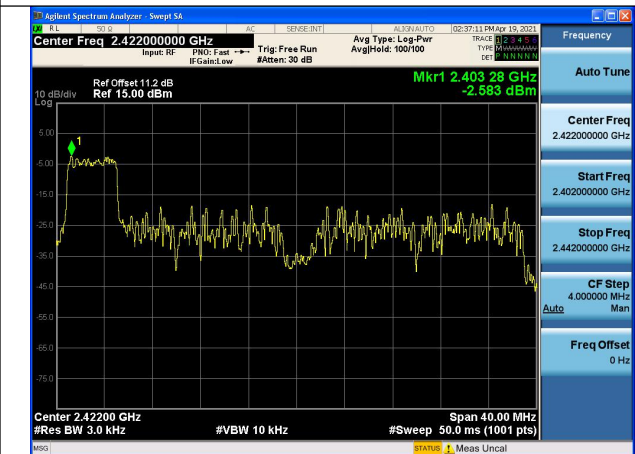

Test Mode:802.11ax HE40 Chain0

Test Mode:802.11ax HE40 Chain0

Test Mode:802.11ax HE40 Chain0

Test Mode:802.11ax HE40 Chain1

Test Mode:802.11ax HE40 Chain1

Test Mode:802.11ax HE40 Chain1

Test Mode:802.11ax HE40(484)