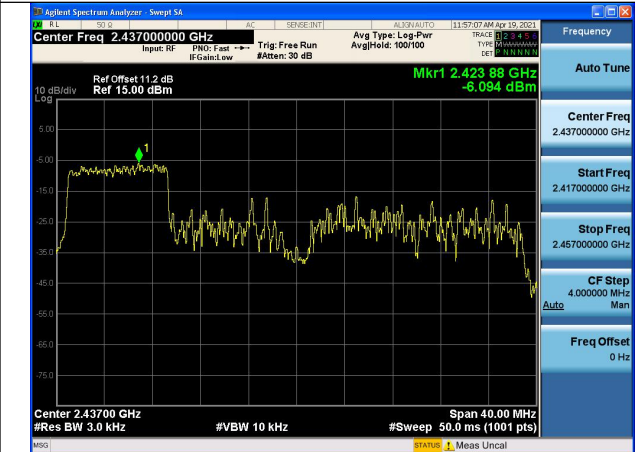

Test Mode:802.11ax HE40 Chain0