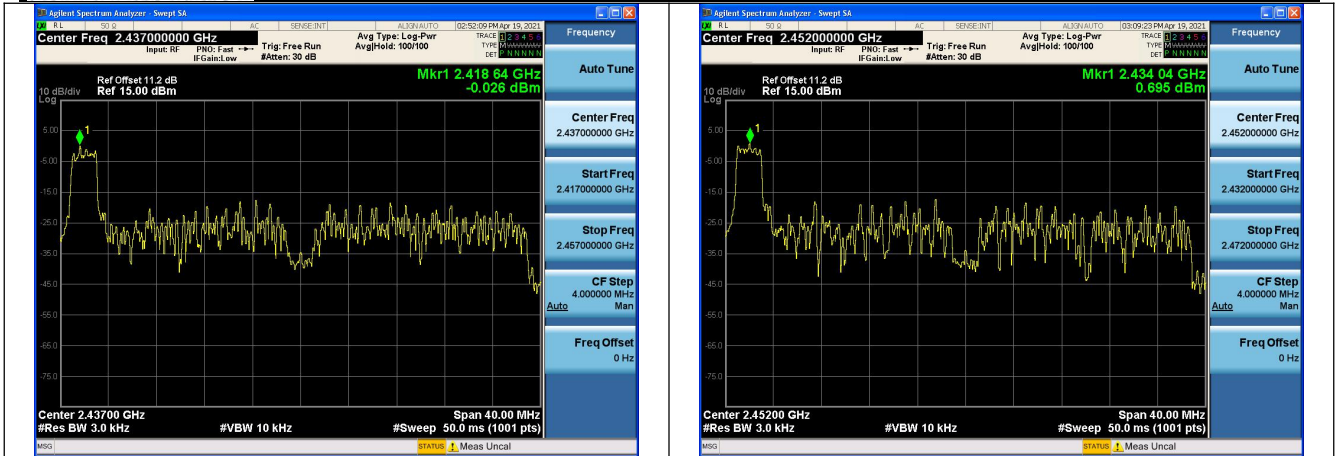

Test Mode:802.11ax HE40 Chain0

Test Mode:802.11ax HE40 Chain0

Test Mode:802.11ax HE40 Chain0

Test Mode:802.11ax HE40 Chain1

Test Mode:802.11ax HE40 Chain1

Test Mode:802.11ax HE40 Chain1

Test Mode:802.11ax HE40(484)