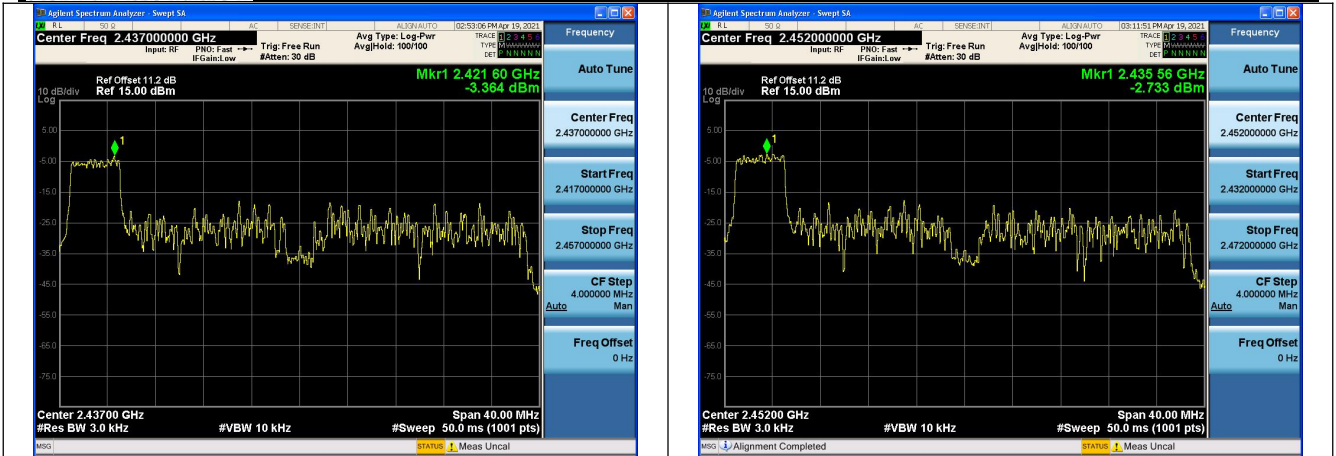

Test Mode:802.11ax HE40 Chain0

Test Mode:802.11ax HE40 Chain0

Test Mode:802.11ax HE40 Chain0

Test Mode:802.11ax HE40 Chain1

Test Mode:802.11ax HE40 Chain1

Test Mode:802.11ax HE40 Chain1

Test Mode:802.11ax HE40(484)