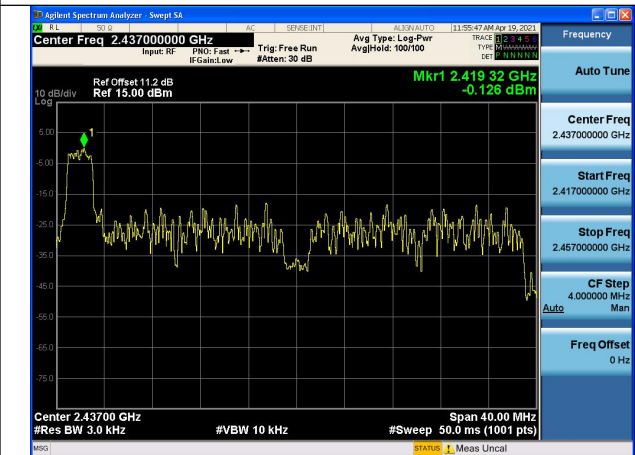

Test Mode:802.11ax HE40 Chain0