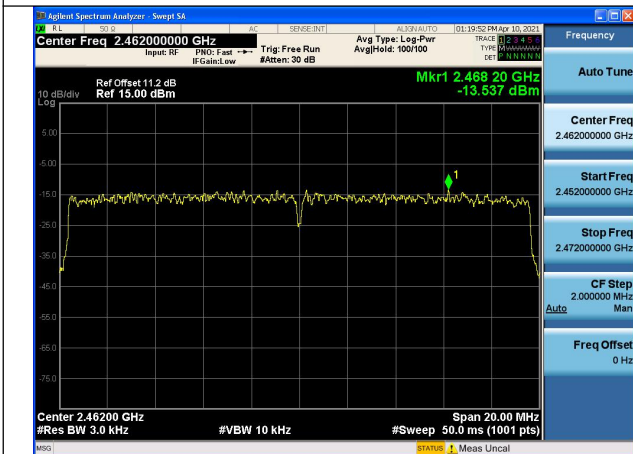

Test Mode:802.11ax HE20(242)

Carrier frequency (MHz)	Channel No.	Tones	Chain	Power Density (dBm)
2412MHz	1	242T	Chain0	-12.666
			Chain1	-12.726
			MIMO	-9.69
2437MHz	6		Chain0	-13.202
			Chain1	-12.789
			MIMO	-9.98
2462MHz	11		Chain0	-13.537
			Chain1	-12.811
			MIMO	-10.15

Test Mode:802.11ax HE20 Chain0

Test Mode:802.11ax HE20 Chain0

Test Mode:802.11ax HE20 Chain0

Test Mode:802.11ax HE20 Chain1

Test Mode:802.11ax HE20 Chain1

Test Mode:802.11ax HE20 Chain1

Test Mode:802.11ax HE40(484)