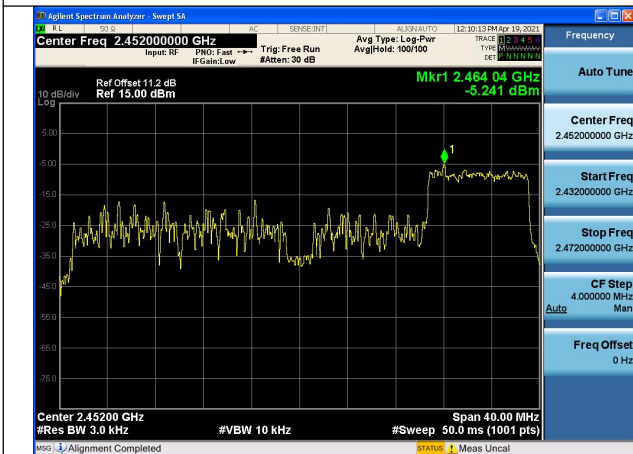

Carrier frequency (MHz)	Channel No.	Tones	Chain	Power Density (dBm)
2422MHz	3	242T	Chain0	-7.593
			Chain1	-7.686
			MIMO	-4.63
2437MHz	6		Chain0	-8.470
			Chain1	-7.173
			MIMO	-4.76
2452MHz	9	Chain0	-5.241	
		Chain1	-7.701	
		MIMO	-3.29	

Test Mode:802.11ax HE40 Chain0

Test Mode:802.11ax HE40 Chain0

Test Mode:802.11ax HE40 Chain0

Test Mode:802.11ax HE40 Chain1

Test Mode:802.11ax HE40 Chain1

Test Mode:802.11ax HE40 Chain1

Test Mode:802.11ax HE40(484)