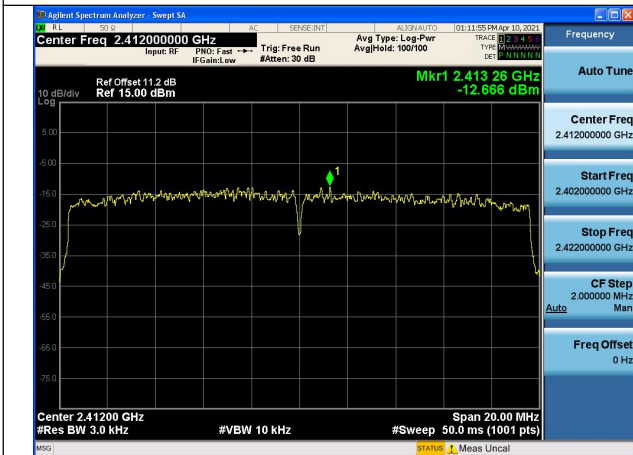

Test Mode:802.11ax HE20(242)

Carrier frequency (MHz)	Channel No.	Tones	Chain	Power Density (dBm)
2412MHz	1	242T	Chain0	-12.666
			Chain1	-12.726
			MIMO	-9.69
2437MHz	6		Chain0	-13.202
			Chain1	-12.789
			MIMO	-9.98
2462MHz	11		Chain0	-13.537
			Chain1	-12.811
			MIMO	-10.15

Test Mode:802.11ax HE20 Chain0

Test Mode:802.11ax HE20 Chain0

Test Mode:802.11ax HE20 Chain0

Test Mode:802.11ax HE20 Chain1

Test Mode:802.11ax HE20 Chain1

Test Mode:802.11ax HE20 Chain1

Test Mode:802.11ax HE40(484)