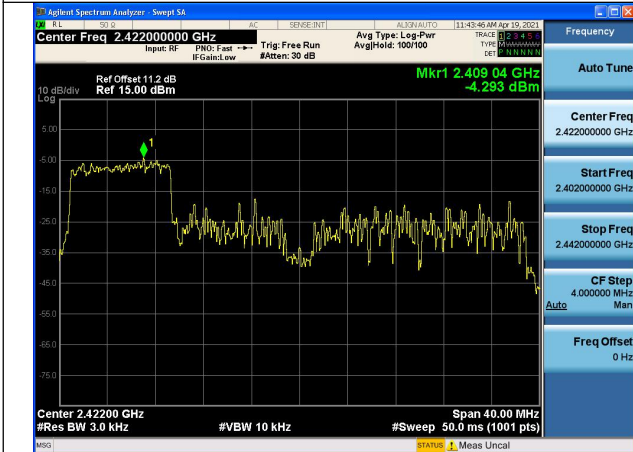

Test Mode:802.11ax HE40(484)

Carrier frequency (MHz)	Channel No.	Tones	Chain	Power Density (dBm)
2422MHz	3	106T	Chain0	-4.293
			Chain1	-4.531
			MIMO	-1.40
2437MHz	6		Chain0	-6.094
			Chain1	-5.368
			MIMO	-2.71
2452MHz	9		Chain0	-3.636
			Chain1	-4.908
			MIMO	-1.22

Test Mode:802.11ax HE40 Chain0