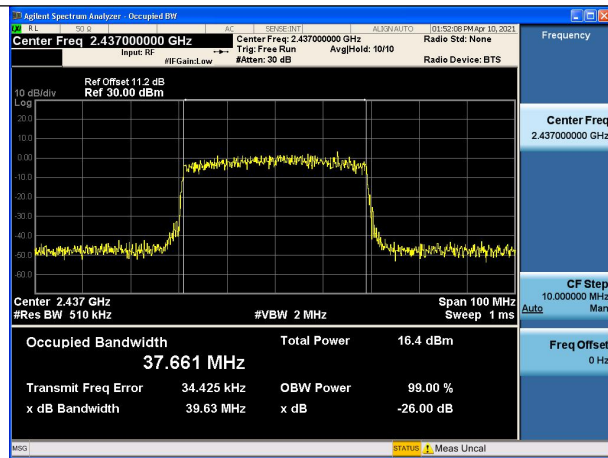

Test Mode:802.11ax HE40 Chain0