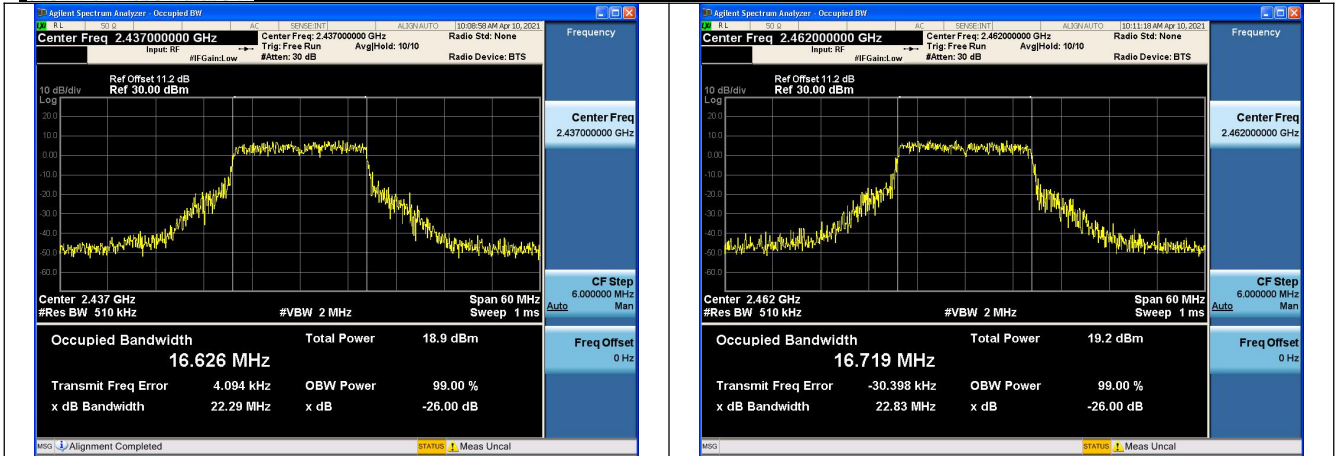

Test Mode:802.11g Chain0

Test Mode:802.11g Chain0

Test Mode:802.11g Chain0

Test Mode:802.11g Chain1

Test Mode:802.11g Chain1

Test Mode:802.11g Chain1

Test Mode:802. 11n HT20

Carrier frequency (MHz)	Channel No.	Chain	99% bandwidth (MHz)
2412MHz	1	Chain0	17.609
		Chain1	17.711
2437MHz	6	Chain0	17.605
		Chain1	17.631
2462MHz	11	Chain0	17.708
		Chain1	17.726

Test Mode:802. 11n HT20 Chain0

Test Mode:802. 11n HT20 Chain0

Test Mode:802. 11n HT20 Chain0

Test Mode:802. 11n HT20 Chain1

Test Mode:802. 11n HT20 Chain1

Test Mode:802. 11n HT20 Chain1

Test Mode:802. 11n HT40