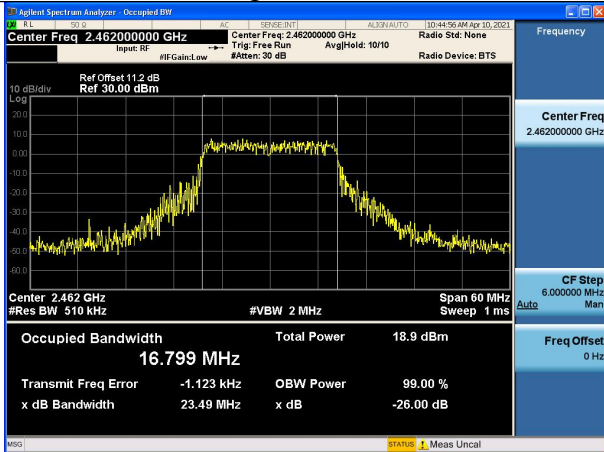

Test Mode:802.11b Chain0

Test Mode:802.11b Chain0

Test Mode:802.11b Chain0

Test Mode:802.11b Chain1

Test Mode:802.11b Chain1

Test Mode:802.11b Chain1

Test Mode:802.11g

Carrier frequency (MHz)	Channel No.	Chain	99% bandwidth (MHz)
2412MHz	1	Chain0	16.644
		Chain1	16.628
2437MHz	6	Chain0	16.524
		Chain1	16.626
2462MHz	11	Chain0	16.799
		Chain1	16.719

Test Mode:802.11g Chain0

Test Mode:802.11g Chain0

Test Mode:802.11g Chain0

Test Mode:802.11g Chain1

Test Mode:802.11g Chain1

Test Mode:802.11g Chain1

Test Mode:802. 11n HT20

Carrier frequency (MHz)	Channel No.	Chain	99% bandwidth (MHz)
2412MHz	1	Chain0	17.609
		Chain1	17.711
2437MHz	6	Chain0	17.605
		Chain1	17.631
2462MHz	11	Chain0	17.708
		Chain1	17.726