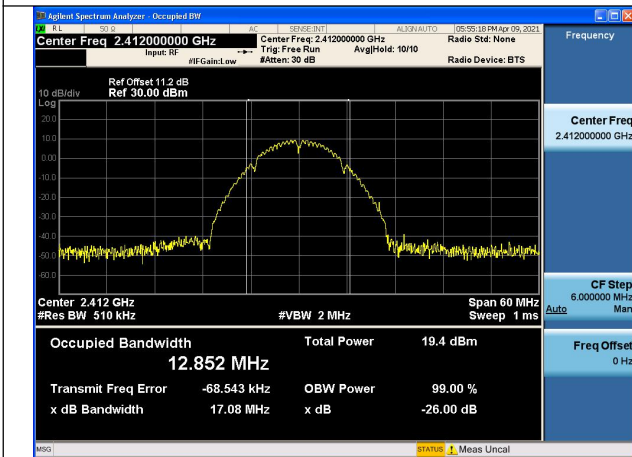

99% Bandwidth

Test Mode:802.11b

Carrier frequency (MHz)	Channel No.	Chain	99% bandwidth (MHz)
2412MHz	1	Chain0	12.852
		Chain1	12.895
2437MHz	6	Chain0	12.905
		Chain1	12.919
2462MHz	11	Chain0	13.165
		Chain1	13.081

Test Mode:802.11b Chain0