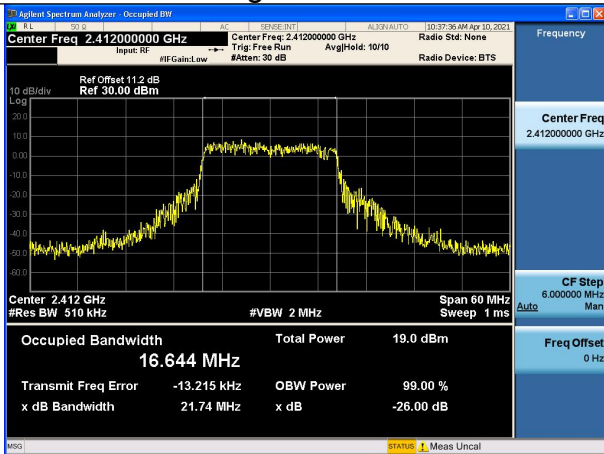

Test Mode:802.11b Chain0

Test Mode:802.11b Chain0

Test Mode:802.11b Chain0

Test Mode:802.11b Chain1

Test Mode:802.11b Chain1

Test Mode:802.11b Chain1

Test Mode:802.11g

Carrier frequency (MHz)	Channel No.	Chain	99% bandwidth (MHz)
2412MHz	1	Chain0	16.644
		Chain1	16.628
2437MHz	6	Chain0	16.524
		Chain1	16.626
2462MHz	11	Chain0	16.799
		Chain1	16.719

Test Mode:802.11g Chain0

Test Mode:802.11g Chain0

Test Mode:802.11g Chain0

Test Mode:802.11g Chain1

Test Mode:802.11g Chain1

Test Mode:802.11g Chain1

Test Mode:802. 11n HT20

Carrier frequency (MHz)	Channel No.	Chain	99% bandwidth (MHz)
2412MHz	1	Chain0	17.609
		Chain1	17.711
2437MHz	6	Chain0	17.605
		Chain1	17.631
2462MHz	11	Chain0	17.708
		Chain1	17.726