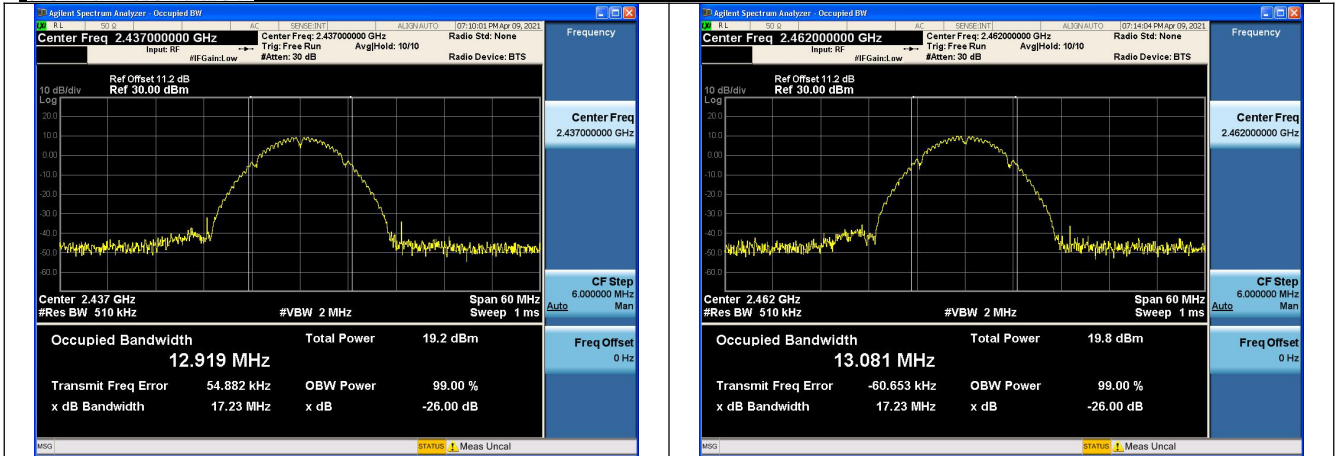

Test Mode:802.11b Chain0

Test Mode:802.11b Chain0

Test Mode:802.11b Chain0

Test Mode:802.11b Chain1

Test Mode:802.11b Chain1

Test Mode:802.11b Chain1

Test Mode:802.11g

Carrier frequency (MHz)	Channel No.	Chain	99% bandwidth (MHz)
2412MHz	1	Chain0	16.644
		Chain1	16.628
2437MHz	6	Chain0	16.524
		Chain1	16.626
2462MHz	11	Chain0	16.799
		Chain1	16.719

Test Mode:802.11g Chain0

Test Mode:802.11g Chain0

Test Mode:802.11g Chain0

Test Mode:802.11g Chain1

Test Mode:802.11g Chain1

Test Mode:802.11g Chain1

Test Mode:802. 11n HT20

Carrier frequency (MHz)	Channel No.	Chain	99% bandwidth (MHz)
2412MHz	1	Chain0	17.609
		Chain1	17.711
2437MHz	6	Chain0	17.605
		Chain1	17.631
2462MHz	11	Chain0	17.708
		Chain1	17.726