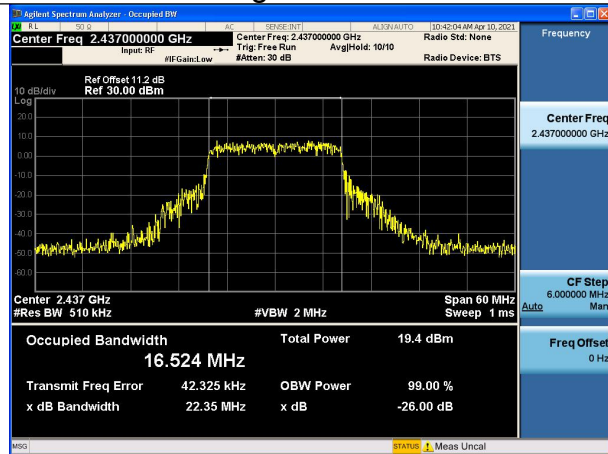

Test Mode:802.11b Chain0

Test Mode:802.11b Chain0

Test Mode:802.11b Chain0

Test Mode:802.11b Chain1

Test Mode:802.11b Chain1

Test Mode:802.11b Chain1

Test Mode:802.11g

Carrier frequency (MHz)	Channel No.	Chain	99% bandwidth (MHz)
2412MHz	1	Chain0	16.644
		Chain1	16.628
2437MHz	6	Chain0	16.524
		Chain1	16.626
2462MHz	11	Chain0	16.799
		Chain1	16.719

Test Mode:802.11g Chain0

Test Mode:802.11g Chain0

Test Mode:802.11g Chain0

Test Mode:802.11g Chain1

Test Mode:802.11g Chain1

Test Mode:802.11g Chain1

Test Mode:802. 11n HT20

Carrier frequency (MHz)	Channel No.	Chain	99% bandwidth (MHz)
2412MHz	1	Chain0	17.609
		Chain1	17.711
2437MHz	6	Chain0	17.605
		Chain1	17.631
2462MHz	11	Chain0	17.708
		Chain1	17.726

Test Mode:802. 11n HT20 Chain0

Test Mode:802. 11n HT20 Chain0

Test Mode:802. 11n HT20 Chain0

Test Mode:802. 11n HT20 Chain1

Test Mode:802. 11n HT20 Chain1

Test Mode:802. 11n HT20 Chain1

Test Mode:802. 11n HT40