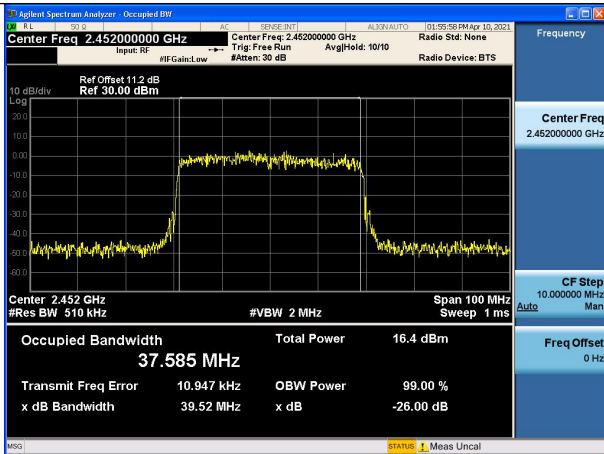

Test Mode:802.11ax HE40 Chain0