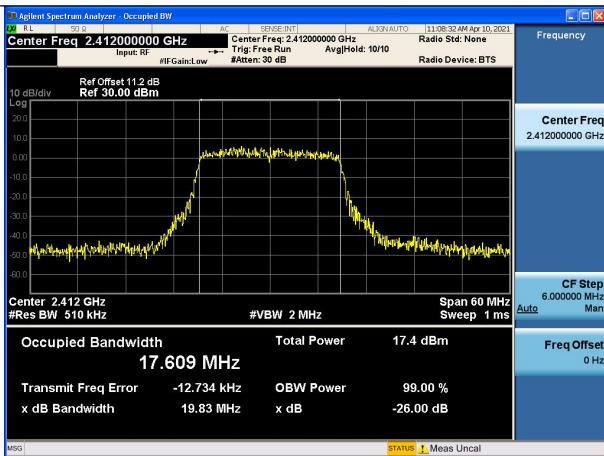

Test Mode:802.11g Chain0

Test Mode:802.11g Chain0

Test Mode:802.11g Chain0

Test Mode:802.11g Chain1

Test Mode:802.11g Chain1

Test Mode:802.11g Chain1

Test Mode:802. 11n HT20

Carrier frequency (MHz)	Channel No.	Chain	99% bandwidth (MHz)
2412MHz	1	Chain0	17.609
		Chain1	17.711
2437MHz	6	Chain0	17.605
		Chain1	17.631
2462MHz	11	Chain0	17.708
		Chain1	17.726

Test Mode:802. 11n HT20 Chain0

Test Mode:802. 11n HT20 Chain0

Test Mode:802. 11n HT20 Chain0

Test Mode:802. 11n HT20 Chain1

Test Mode:802. 11n HT20 Chain1

Test Mode:802. 11n HT20 Chain1

Test Mode:802. 11n HT40