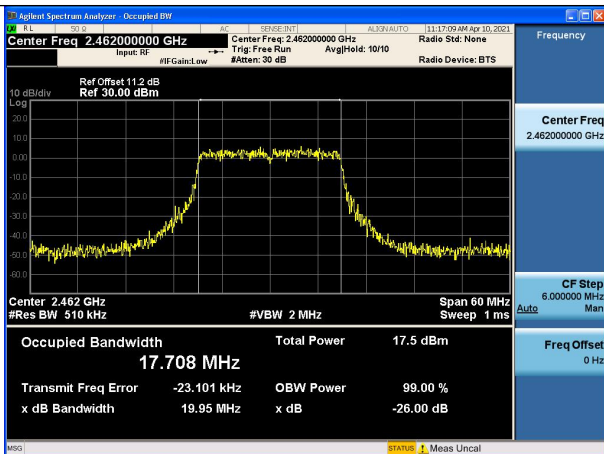

Test Mode:802.11g Chain0

Test Mode:802.11g Chain0

Test Mode:802.11g Chain0

Test Mode:802.11g Chain1

Test Mode:802.11g Chain1

Test Mode:802.11g Chain1

Test Mode:802. 11n HT20

Carrier frequency (MHz)	Channel No.	Chain	99% bandwidth (MHz)
2412MHz	1	Chain0	17.609
		Chain1	17.711
2437MHz	6	Chain0	17.605
		Chain1	17.631
2462MHz	11	Chain0	17.708
		Chain1	17.726

Test Mode:802. 11n HT20 Chain0

Test Mode:802. 11n HT20 Chain0

Test Mode:802. 11n HT20 Chain0

Test Mode:802. 11n HT20 Chain1

Test Mode:802. 11n HT20 Chain1

Test Mode:802. 11n HT20 Chain1

Test Mode:802. 11n HT40