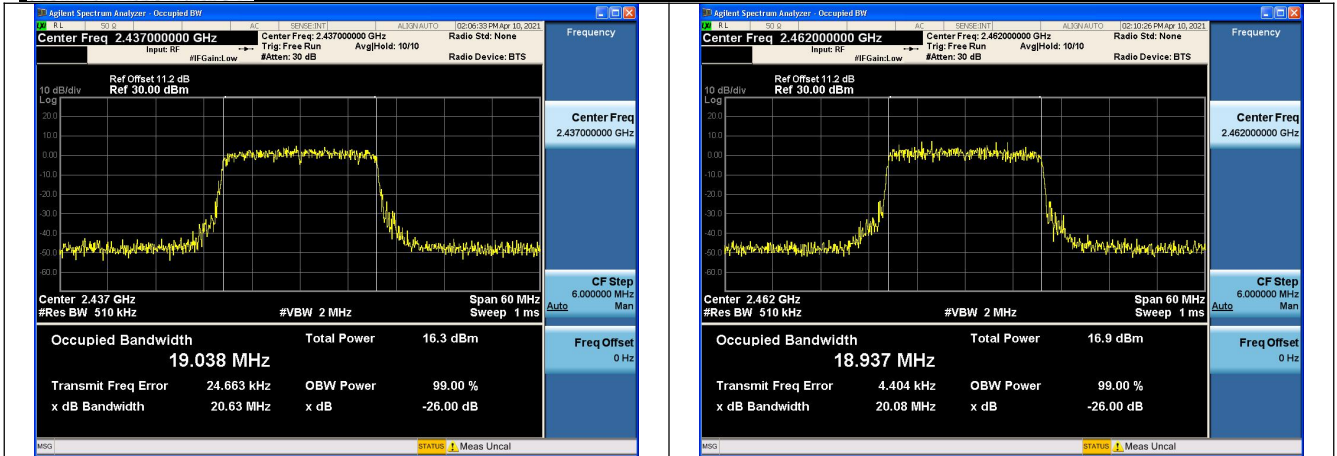

Test Mode:802.11ax HE20 Chain0

Test Mode:802.11ax HE20 Chain0

Test Mode:802.11ax HE20 Chain0

Test Mode:802.11ax HE20 Chain1

Test Mode:802.11ax HE20 Chain1

Test Mode:802.11ax HE20 Chain1

Test Mode:802.11ax HE40(484)