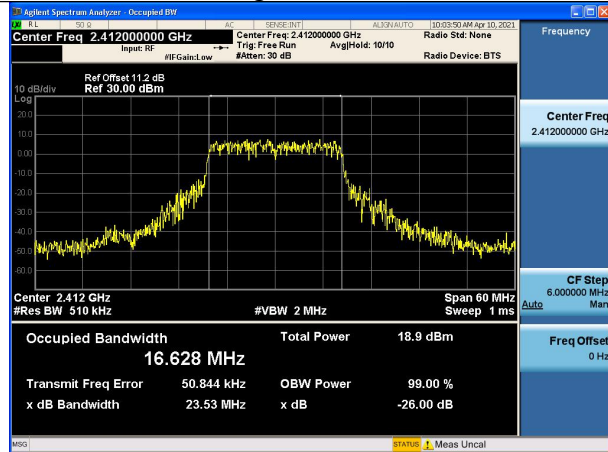

Test Mode:802.11g Chain0

Test Mode:802.11g Chain0

Test Mode:802.11g Chain0

Test Mode:802.11g Chain1

Test Mode:802.11g Chain1

Test Mode:802.11g Chain1

Test Mode:802. 11n HT20

Carrier frequency (MHz)	Channel No.	Chain	99% bandwidth (MHz)
2412MHz	1	Chain0	17.609
		Chain1	17.711
2437MHz	6	Chain0	17.605
		Chain1	17.631
2462MHz	11	Chain0	17.708
		Chain1	17.726

Test Mode:802. 11n HT20 Chain0

Test Mode:802. 11n HT20 Chain0

Test Mode:802. 11n HT20 Chain0

Test Mode:802. 11n HT20 Chain1

Test Mode:802. 11n HT20 Chain1

Test Mode:802. 11n HT20 Chain1

Test Mode:802. 11n HT40