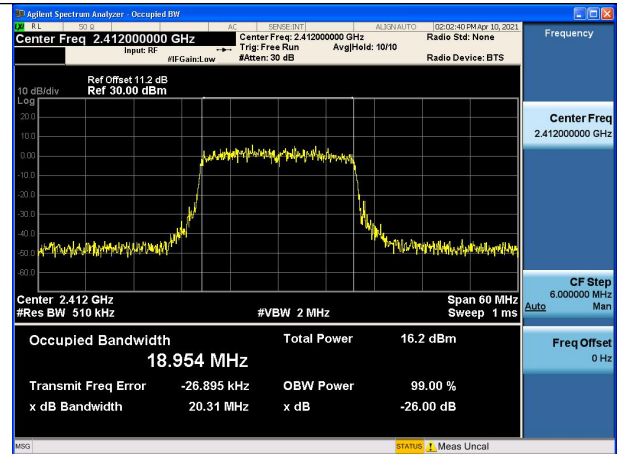

Test Mode:802.11ax HE20 Chain0

Test Mode:802.11ax HE20 Chain0

Test Mode:802.11ax HE20 Chain0

Test Mode:802.11ax HE20 Chain1

Test Mode:802.11ax HE20 Chain1

Test Mode:802.11ax HE20 Chain1

Test Mode:802.11ax HE40(484)