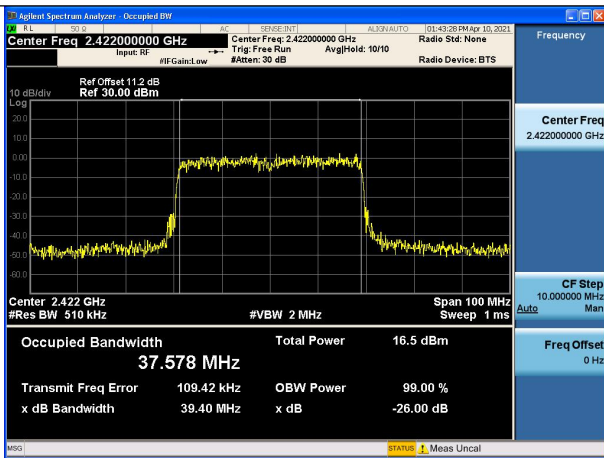

Test Mode:802.11ax HE40(484)

Carrier frequency (MHz)	Channel No.	Chain	99% bandwidth (MHz)
2422MHz	3	Chain0	37.578
		Chain1	37.618
2437MHz	6	Chain0	37.661
		Chain1	37.581
2452MHz	9	Chain0	37.585
		Chain1	37.640

Test Mode:802.11ax HE40 Chain0