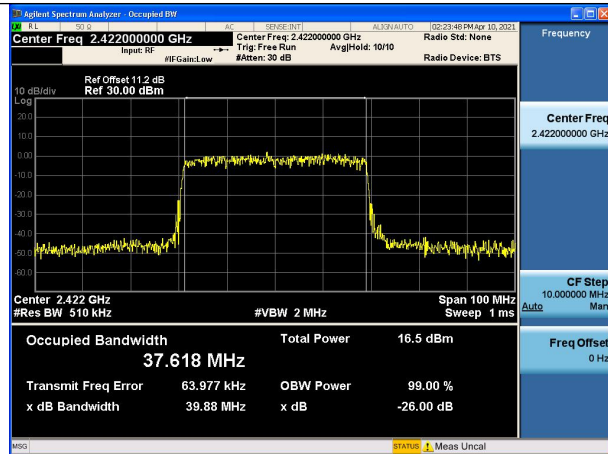

Test Mode:802.11ax HE20 Chain0

Test Mode:802.11ax HE20 Chain0

Test Mode:802.11ax HE20 Chain0

Test Mode:802.11ax HE20 Chain1

Test Mode:802.11ax HE20 Chain1

Test Mode:802.11ax HE20 Chain1

Test Mode:802.11ax HE40(484)

Carrier frequency (MHz)	Channel No.	Chain	99% bandwidth (MHz)
2422MHz	3	Chain0	37.578
		Chain1	37.618
2437MHz	6	Chain0	37.661
		Chain1	37.581
2452MHz	9	Chain0	37.585
		Chain1	37.640

Test Mode:802.11ax HE40 Chain0

Test Mode:802.11ax HE40 Chain0

Test Mode:802.11ax HE40 Chain0

Test Mode:802.11ax HE40 Chain1

Test Mode:802.11ax HE40 Chain1

Test Mode:802.11ax HE40 Chain1