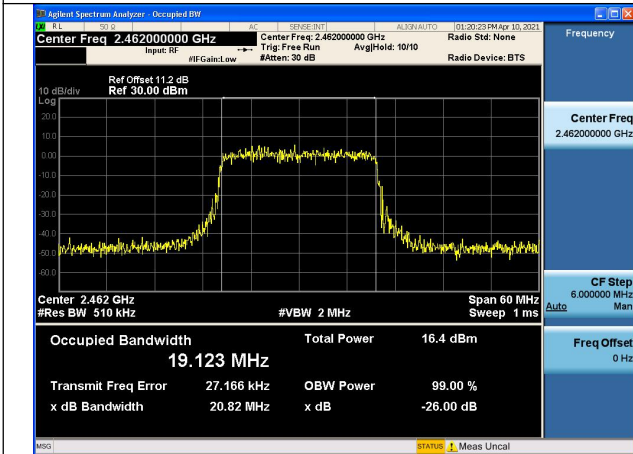

Test Mode:802. 11n HT40 Chain0

Test Mode:802. 11n HT40 Chain0

Test Mode:802. 11n HT40 Chain1

Test Mode:802. 11n HT40 Chain1

Test Mode:802. 11n HT40 Chain1

Test Mode:802.11ax HE20(242)

Carrier frequency (MHz)	Channel No.	Chain	99% bandwidth (MHz)
2412MHz	1	Chain0	18.934
		Chain1	18.954
2437MHz	6	Chain0	18.855
		Chain1	19.038
2462MHz	11	Chain0	19.123
		Chain1	18.937

Test Mode:802.11ax HE20 Chain0

Test Mode:802.11ax HE20 Chain0

Test Mode:802.11ax HE20 Chain0

Test Mode:802.11ax HE20 Chain1

Test Mode:802.11ax HE20 Chain1

Test Mode:802.11ax HE20 Chain1

Test Mode:802.11ax HE40(484)