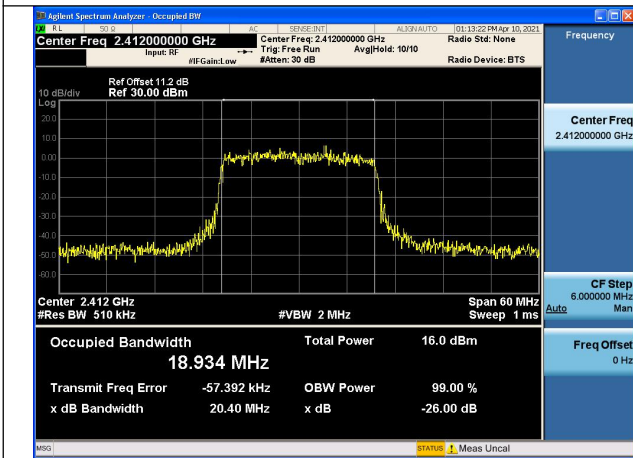

Test Mode:802. 11n HT40 Chain0

Test Mode:802. 11n HT40 Chain0

Test Mode:802. 11n HT40 Chain1

Test Mode:802. 11n HT40 Chain1

Test Mode:802. 11n HT40 Chain1

Test Mode:802.11ax HE20(242)

Carrier frequency (MHz)	Channel No.	Chain	99% bandwidth (MHz)
2412MHz	1	Chain0	18.934
		Chain1	18.954
2437MHz	6	Chain0	18.855
		Chain1	19.038
2462MHz	11	Chain0	19.123
		Chain1	18.937

Test Mode:802.11ax HE20 Chain0

Test Mode:802.11ax HE20 Chain0

Test Mode:802.11ax HE20 Chain0

Test Mode:802.11ax HE20 Chain1

Test Mode:802.11ax HE20 Chain1

Test Mode:802.11ax HE20 Chain1

Test Mode:802.11ax HE40(484)