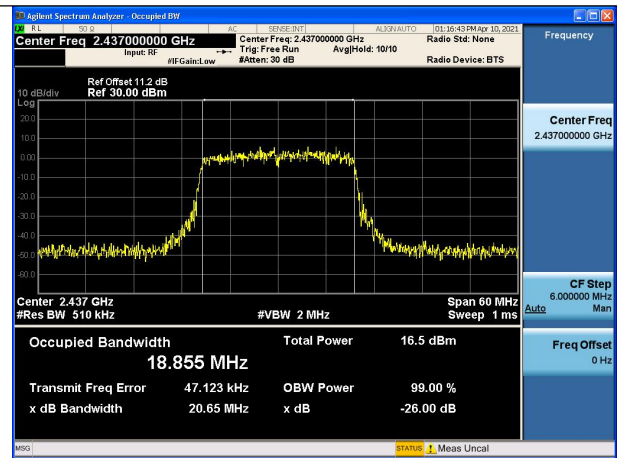

Test Mode:802. 11n HT40 Chain0

Test Mode:802. 11n HT40 Chain0

Test Mode:802. 11n HT40 Chain1

Test Mode:802. 11n HT40 Chain1

Test Mode:802. 11n HT40 Chain1

Test Mode:802.11ax HE20(242)

Carrier frequency (MHz)	Channel No.	Chain	99% bandwidth (MHz)
2412MHz	1	Chain0	18.934
		Chain1	18.954
2437MHz	6	Chain0	18.855
		Chain1	19.038
2462MHz	11	Chain0	19.123
		Chain1	18.937

Test Mode:802.11ax HE20 Chain0

Test Mode:802.11ax HE20 Chain0

Test Mode:802.11ax HE20 Chain0

Test Mode:802.11ax HE20 Chain1

Test Mode:802.11ax HE20 Chain1

Test Mode:802.11ax HE20 Chain1

Test Mode:802.11ax HE40(484)