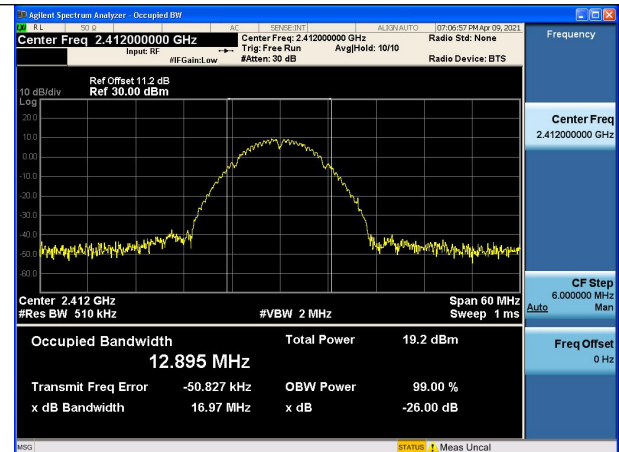

Test Mode:802.11b Chain0

Test Mode:802.11b Chain0

Test Mode:802.11b Chain0

Test Mode:802.11b Chain1

Test Mode:802.11b Chain1

Test Mode:802.11b Chain1

Test Mode:802.11g

Carrier frequency (MHz)	Channel No.	Chain	99% bandwidth (MHz)
2412MHz	1	Chain0	16.644
		Chain1	16.628
2437MHz	6	Chain0	16.524
		Chain1	16.626
2462MHz	11	Chain0	16.799
		Chain1	16.719

Test Mode:802.11g Chain0

Test Mode:802.11g Chain0

Test Mode:802.11g Chain0

Test Mode:802.11g Chain1

Test Mode:802.11g Chain1

Test Mode:802.11g Chain1

Test Mode:802. 11n HT20

Carrier frequency (MHz)	Channel No.	Chain	99% bandwidth (MHz)
2412MHz	1	Chain0	17.609
		Chain1	17.711
2437MHz	6	Chain0	17.605
		Chain1	17.631
2462MHz	11	Chain0	17.708
		Chain1	17.726

Test Mode:802. 11n HT20 Chain0

Test Mode:802. 11n HT20 Chain0

Test Mode:802. 11n HT20 Chain0

Test Mode:802. 11n HT20 Chain1

Test Mode:802. 11n HT20 Chain1

Test Mode:802. 11n HT20 Chain1

Test Mode:802. 11n HT40