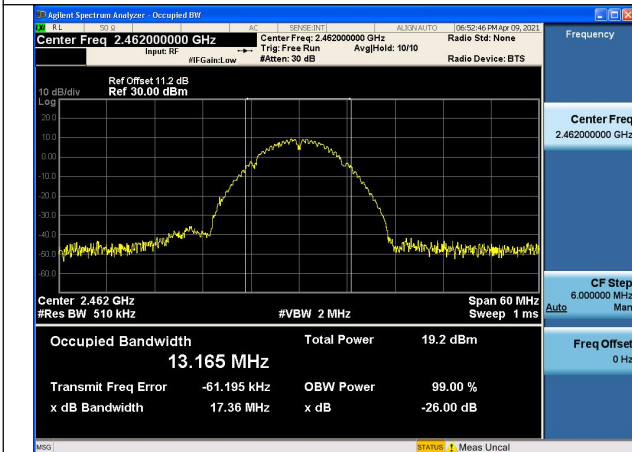

Test Mode:802.11b Chain0