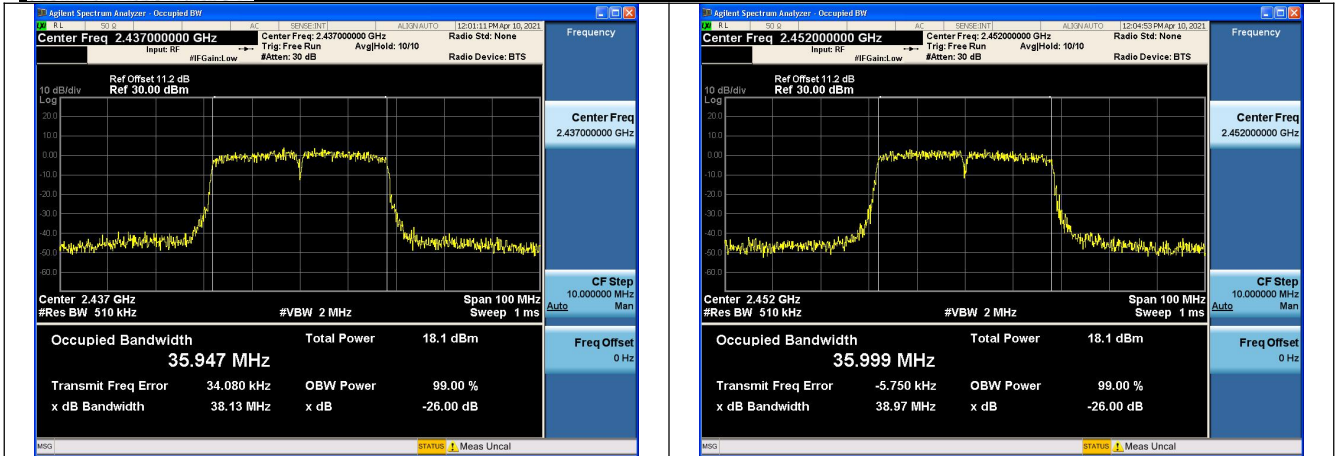

Test Mode:802. 11n HT40 Chain0

Test Mode:802. 11n HT40 Chain0

Test Mode:802. 11n HT40 Chain1

Test Mode:802. 11n HT40 Chain1

Test Mode:802. 11n HT40 Chain1

Test Mode:802.11ax HE20(242)

Carrier frequency (MHz)	Channel No.	Chain	99% bandwidth (MHz)
2412MHz	1	Chain0	18.934
		Chain1	18.954
2437MHz	6	Chain0	18.855
		Chain1	19.038
2462MHz	11	Chain0	19.123
		Chain1	18.937

Test Mode:802.11ax HE20 Chain0

Test Mode:802.11ax HE20 Chain0

Test Mode:802.11ax HE20 Chain0

Test Mode:802.11ax HE20 Chain1

Test Mode:802.11ax HE20 Chain1

Test Mode:802.11ax HE20 Chain1

Test Mode:802.11ax HE40(484)