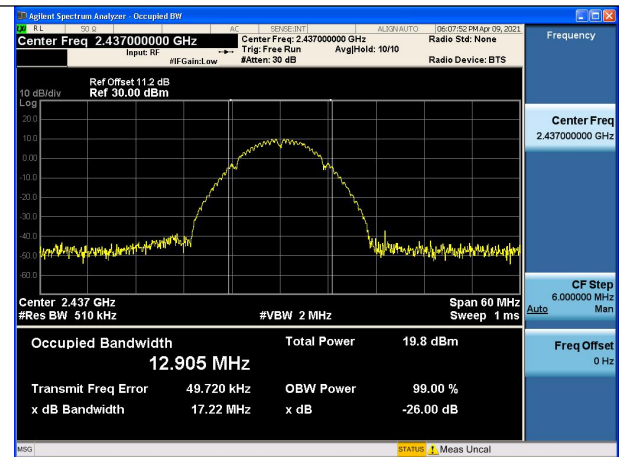

99% Bandwidth

Test Mode:802.11b

Carrier frequency (MHz)	Channel No.	Chain	99% bandwidth (MHz)
2412MHz	1	Chain0	12.852
		Chain1	12.895
2437MHz	6	Chain0	12.905
		Chain1	12.919
2462MHz	11	Chain0	13.165
		Chain1	13.081

Test Mode:802.11b Chain0

Test Mode:802.11b Chain0

Test Mode:802.11b Chain0

Test Mode:802.11b Chain1

Test Mode:802.11b Chain1

Test Mode:802.11b Chain1

Test Mode:802.11g

Carrier frequency (MHz)	Channel No.	Chain	99% bandwidth (MHz)
2412MHz	1	Chain0	16.644
		Chain1	16.628
2437MHz	6	Chain0	16.524
		Chain1	16.626
2462MHz	11	Chain0	16.799
		Chain1	16.719