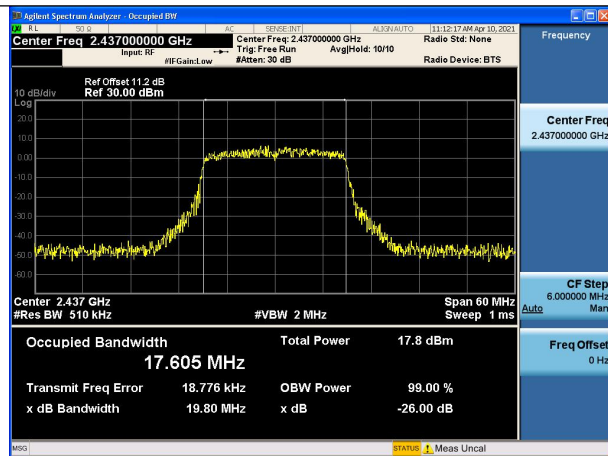

Test Mode:802.11g Chain0

Test Mode:802.11g Chain0

Test Mode:802.11g Chain0

Test Mode:802.11g Chain1

Test Mode:802.11g Chain1

Test Mode:802.11g Chain1

Test Mode:802. 11n HT20

Carrier frequency (MHz)	Channel No.	Chain	99% bandwidth (MHz)
2412MHz	1	Chain0	17.609
		Chain1	17.711
2437MHz	6	Chain0	17.605
		Chain1	17.631
2462MHz	11	Chain0	17.708
		Chain1	17.726

Test Mode:802. 11n HT20 Chain0

Test Mode:802. 11n HT20 Chain0

Test Mode:802. 11n HT20 Chain0

Test Mode:802. 11n HT20 Chain1

Test Mode:802. 11n HT20 Chain1

Test Mode:802. 11n HT20 Chain1

Test Mode:802. 11n HT40