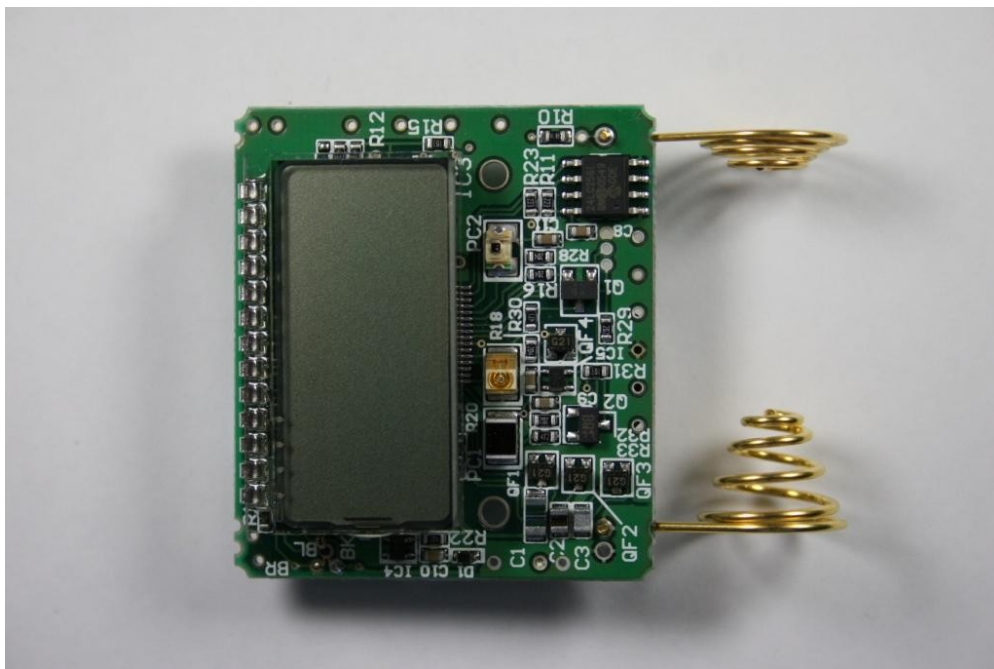

APPLICANT: T&D CORPORATION

FCC ID: SRDRTR5X

INTERNAL PHOTOS

MODEL #: RTR-51US

MODEL #: RTR-52US