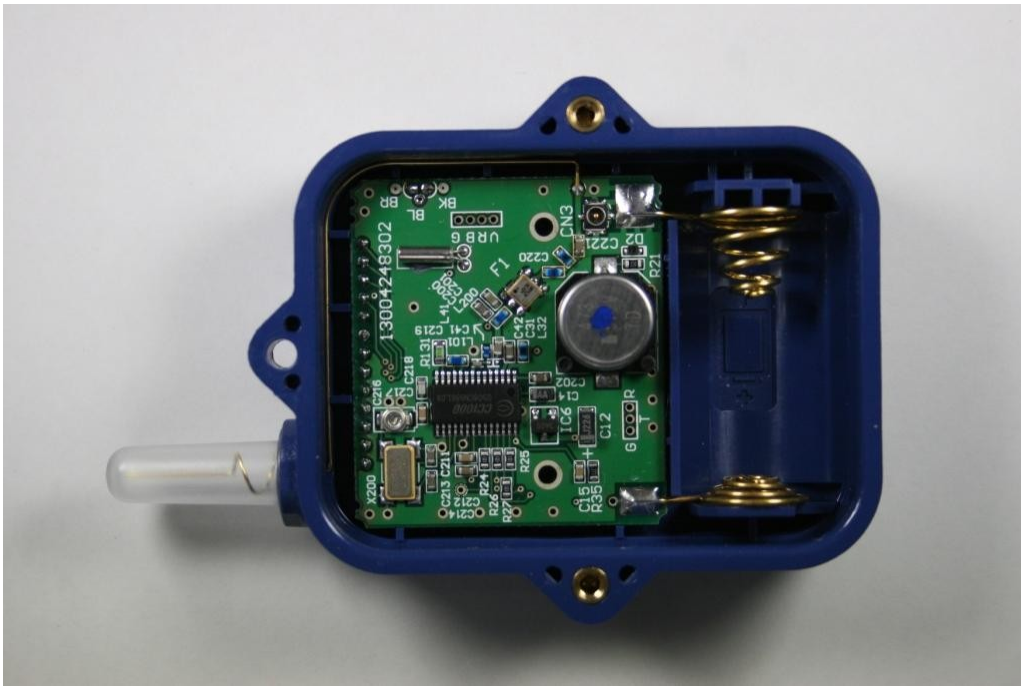

APPLICANT: T&D CORPORATION

FCC ID: SRDRTR5X

INTERNAL PHOTOS

MODEL #: RTR-51US

MODEL #: RTR-52US