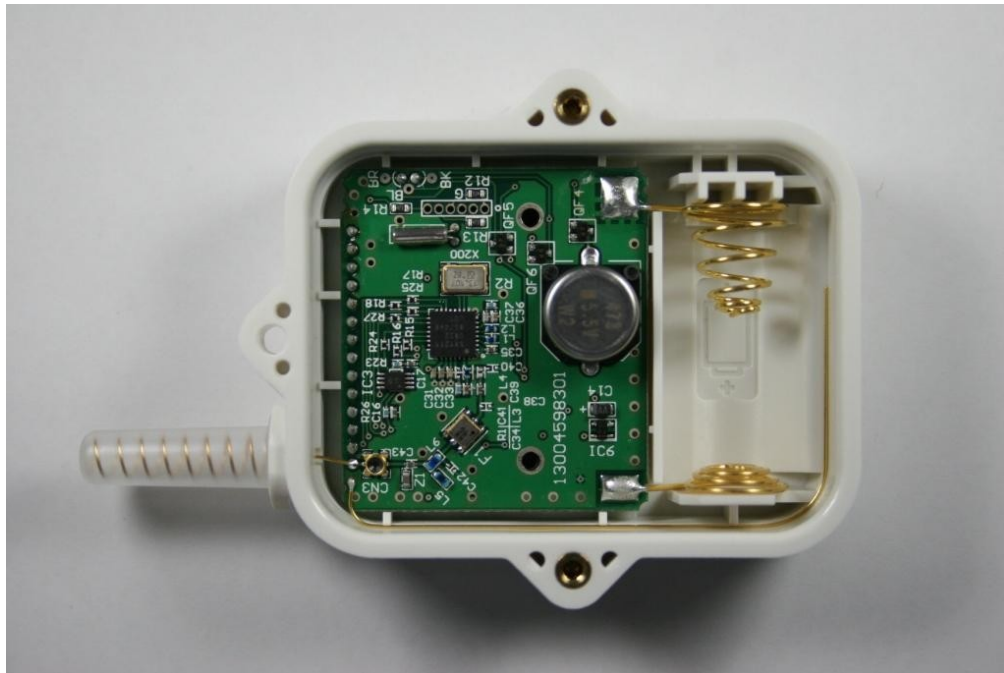

APPLICANT: T&D CORPORATION

FCC ID: SRDRTR50X

INTERNAL PHOTOS

MODEL #: RTR-501US

MODEL #: RTR-502US

MODEL #: RTR-503US