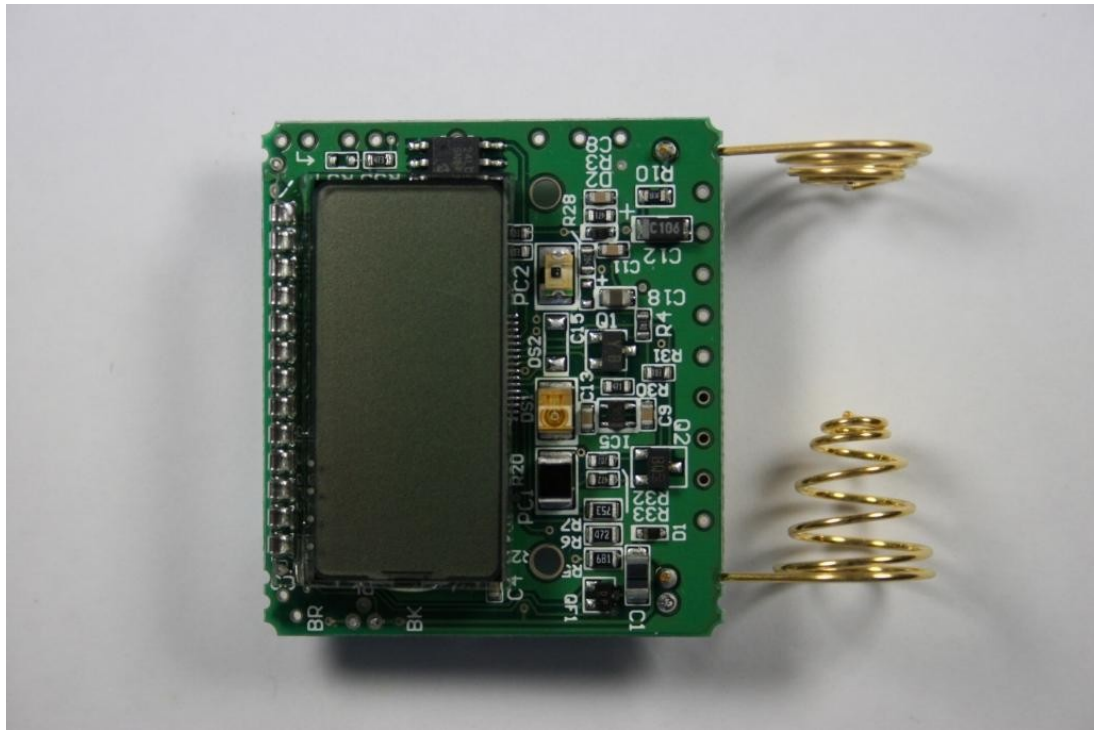

APPLICANT: T&D CORPORATION

FCC ID: SRDRTR50X

INTERNAL PHOTOS

MODEL #: RTR-501US

MODEL #: RTR-502US

MODEL #: RTR-503US