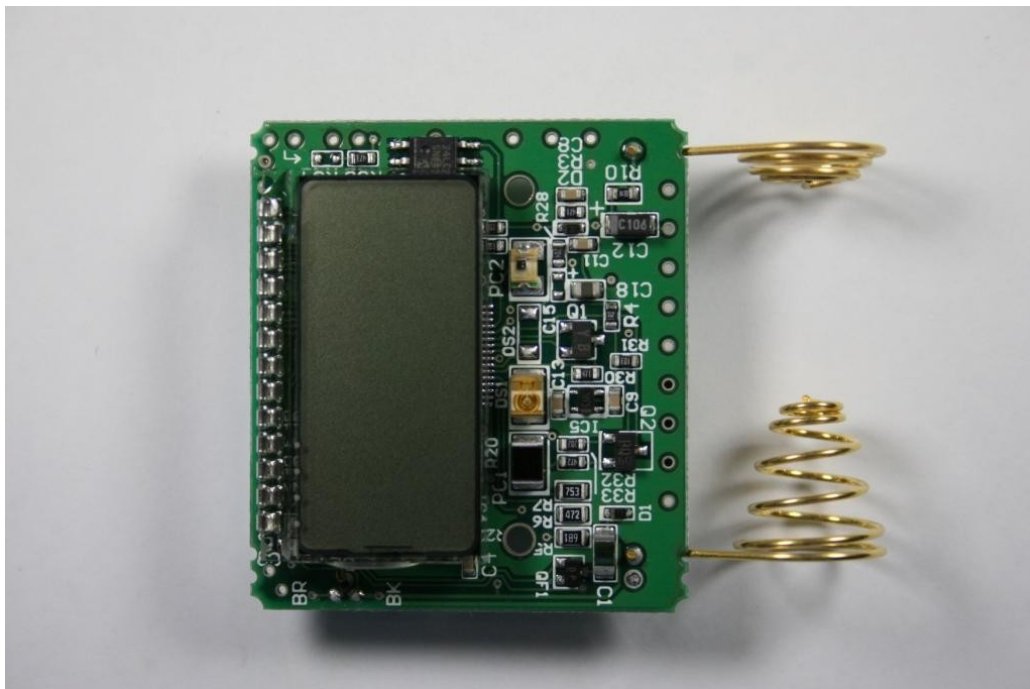

APPLICANT: T&D CORPORATION

FCC ID: SRDRTR50X

INTERNAL PHOTOS

MODEL #: RTR-501US

MODEL #: RTR-502US

MODEL #: RTR-503US