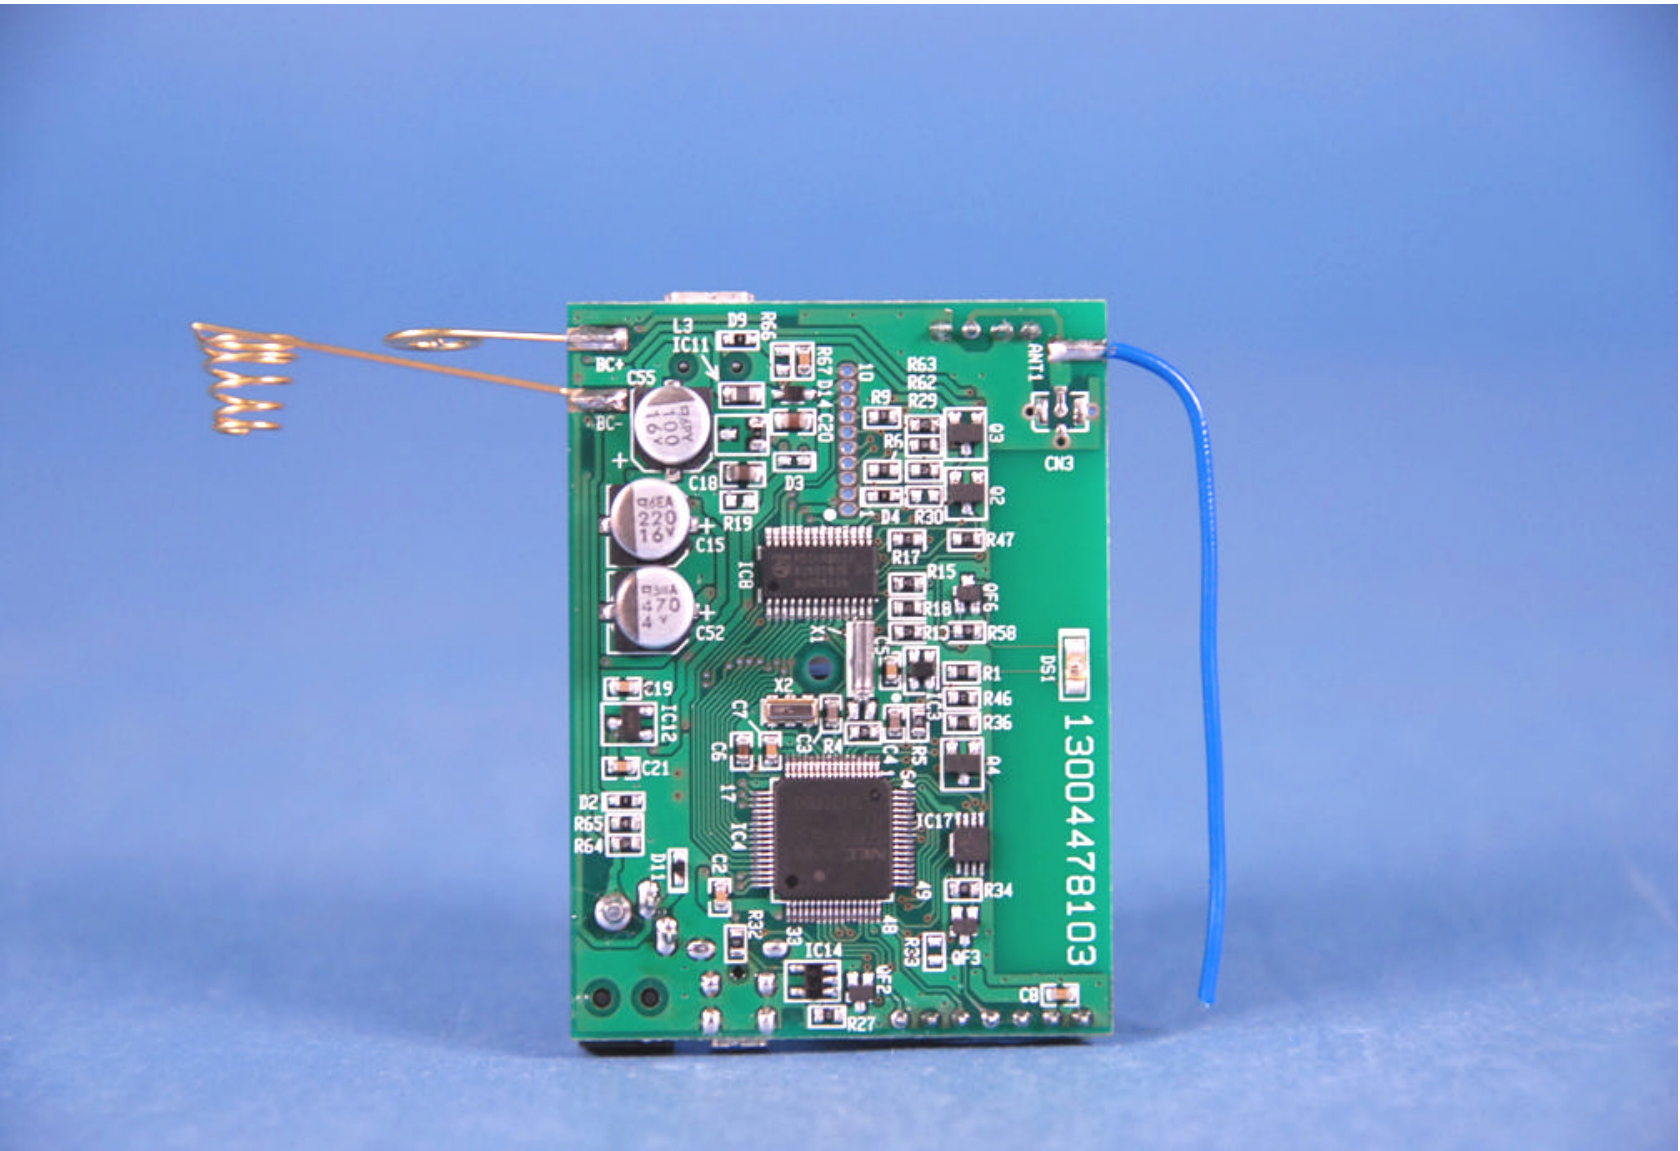

 PCTEST Computer Wireless Lab	TandD FCC ID: SRDRT50 Wireless Communication Port	EUT Photographs Model: RTR-50
--	--	----------------------------------

© 2007 PCTEST Lab.

 PCTEST Computer Wireless Lab. © 2007 PCTEST Lab.	TandD FCC ID: SRDRT50 Wireless Communication Port	EUT Photographs Model: RTR-50
---	--	----------------------------------

 PCTEST Computer Wireless Lab © 2007 PCTEST Lab.	TandD FCC ID: SRDRTR50 Wireless Communication Port	EUT Photographs Model: RTR-50
--	---	----------------------------------

 PCTEST Computer Wireless Lab	TandD FCC ID: SRDRT50	EUT Photographs
© 2007 PCTEST Lab.	Wireless Communication Port	Model: RTR-50