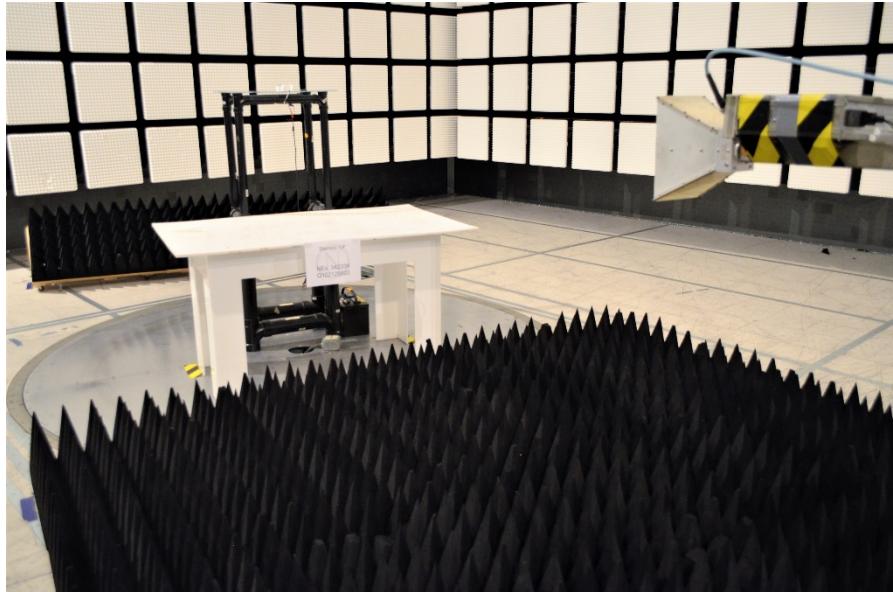

### 1.1 Test Set Up photos

---

#### 1.1.1 Radiated disturbance Set up Photo

---

**Figure 1.1-1: 30MHz-1GHz (Front View)**

**Figure 1.1-2: 30MHz-1GHz (Rear View)**

Model: AERIS SmartSense DWL

**Figure 1.1-3: 1GHz-18GHz (Front View)**

**Figure 1.1-5: 1GHz-18GHz (Rear View)**