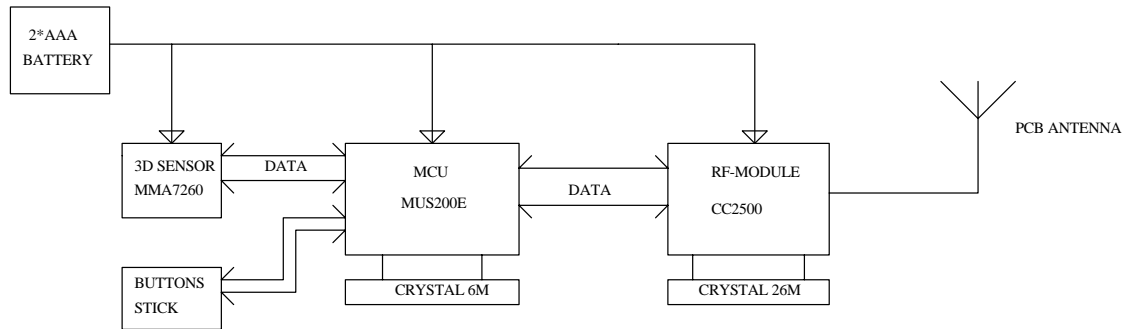

Dongle Block Diagram

Nunchuck Block Diagram

Title			BLOCK DIAGRAM		
Size	Number	Revision			
B		EVS			
Date:	8-Jan-2007	Sheet of			
File:	D:\product\Wii\wii-5003\NUNCHUK.ddb		Drawn By:	SHILIBO	