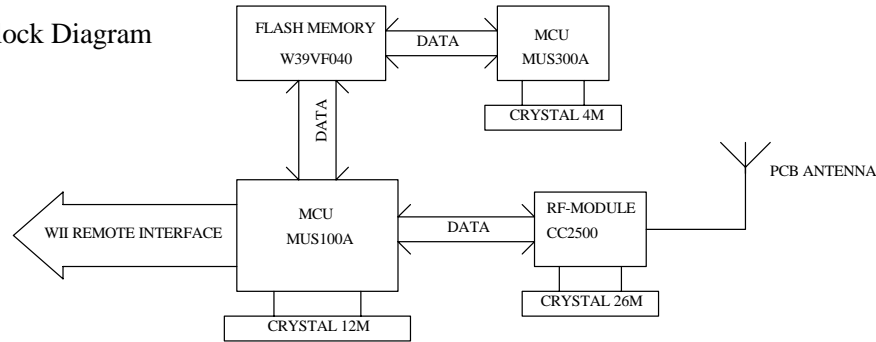

Dongle Block Diagram

Nunchuck Block Diagram

Title			BLOCK DIAGRAM		
Size	Number	Revision			
B		EVS			
Date:	8-Jan-2007	Sheet of			
File:	D:\product\Wii\wii-5003\NUNCHUK.ddb		Drawn By:	SHILIBO	