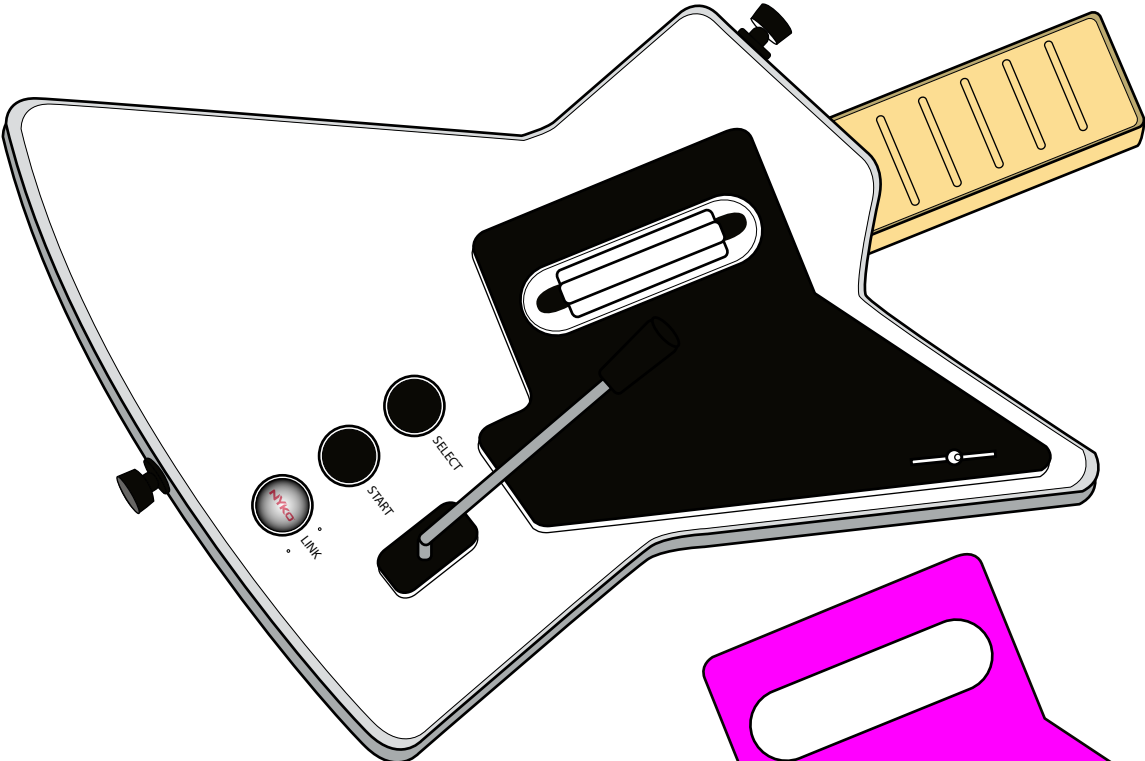

# PS3 Frontman New Color Combinations

Alternate Pick Guard Color

Alternate Pick Guard Color

Receiver color for both color combination