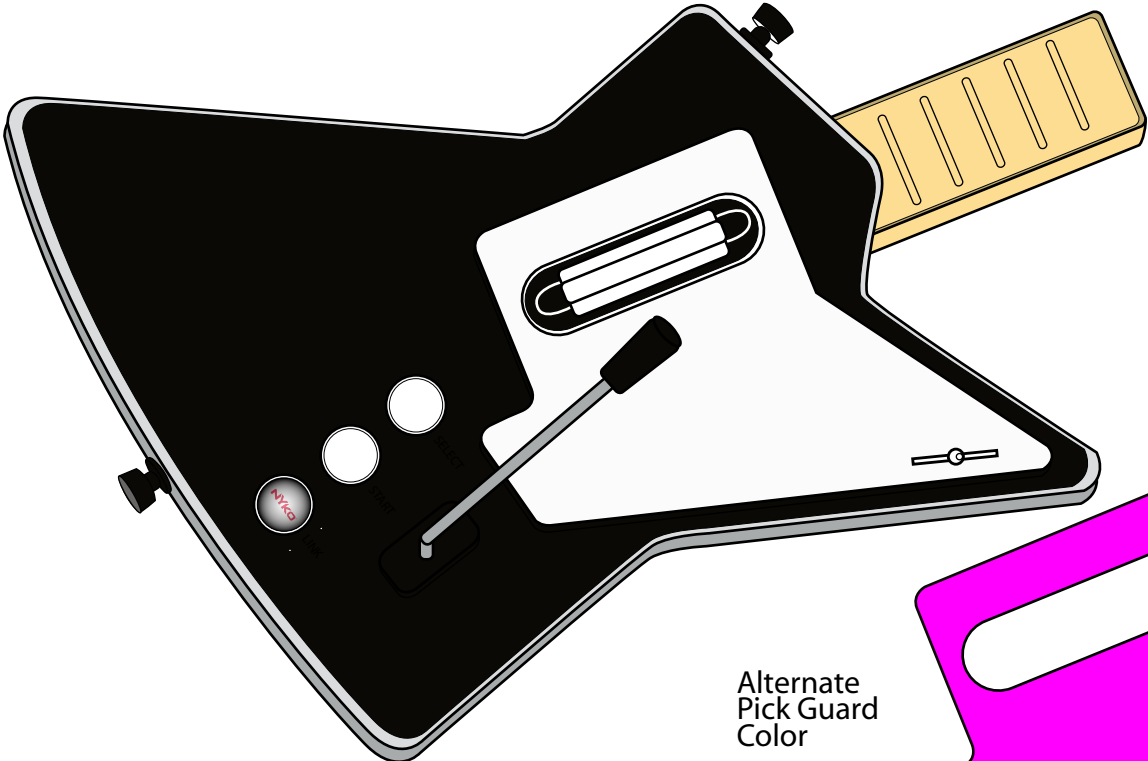

# PS3 Frontman New Color Combinations

Alternate Pick Guard Color

Alternate Pick Guard Color

Receiver color for both color combination