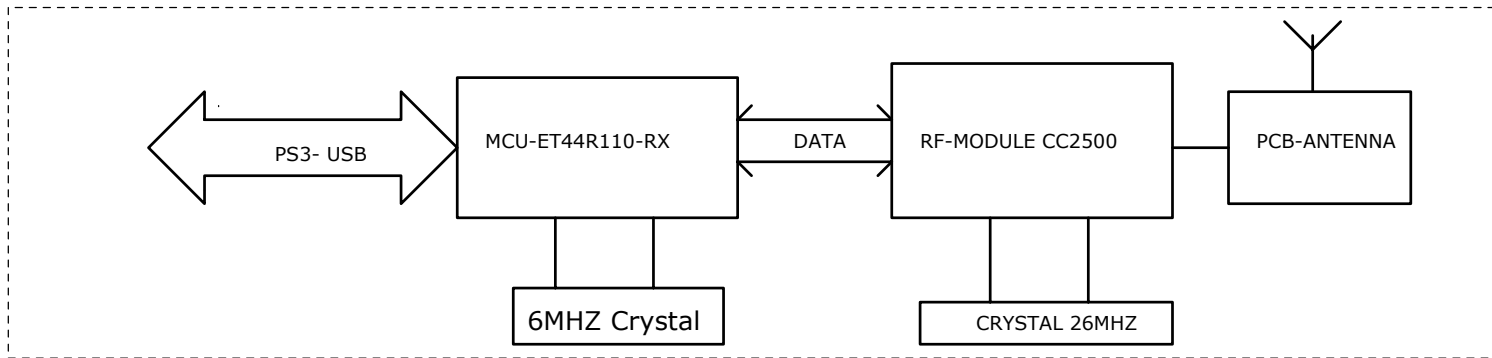

6

5

4

3

2

1

REVISION RECORD			
LTR	ECO NO:	APPROVED:	DATE:

Controller side

Host side

COMPANY: EVER SPARKLE TECHNOLOGIES LTD

TITLE: PS3-007

DRAWN: HANSON	DATED: 2008-03-11
CHECKED:	DATED:
QUALITY CONTROL:	DATED:
RELEASED:	DATED:

CODE: <Code>	SIZE: B	DRAWING NO: 1	REV: A
SCALE: <Scale>			SHEET: 1 of 1