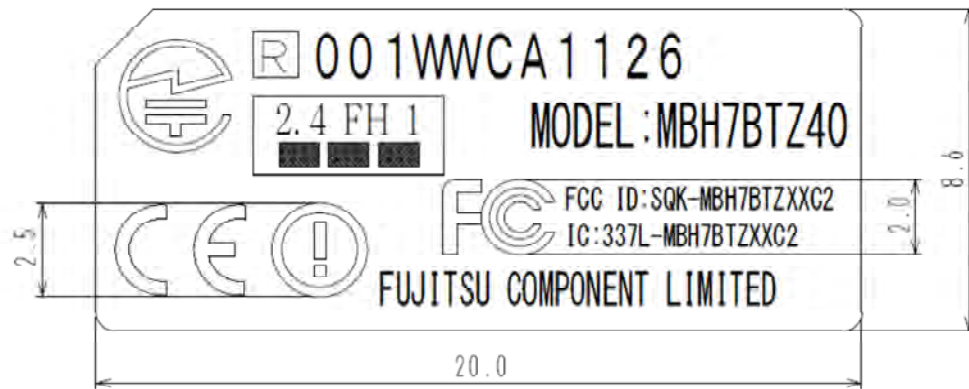

MBH7BTZ40 Label

Basic Color : White

Font , Font Color : Black

MBH7BTZ40 Appearance diagram

MBH7BTZ40 Appearance diagram

Top

Bottom

Internal

MBH7BTZ42 Label

Basic Color : White

Font , Font Color : Black

MBH7BTZ42 Appearance diagram

MBH7BTZ42 Appearance diagram

Top

Bottom

Internal

MBH7BTZ43 Label

Basic Color : White

Font , Font Color : Black

MBH7BTZ43 Appearance diagram

MBH7BTZ43 Appearance diagram

Top

Bottom

Internal