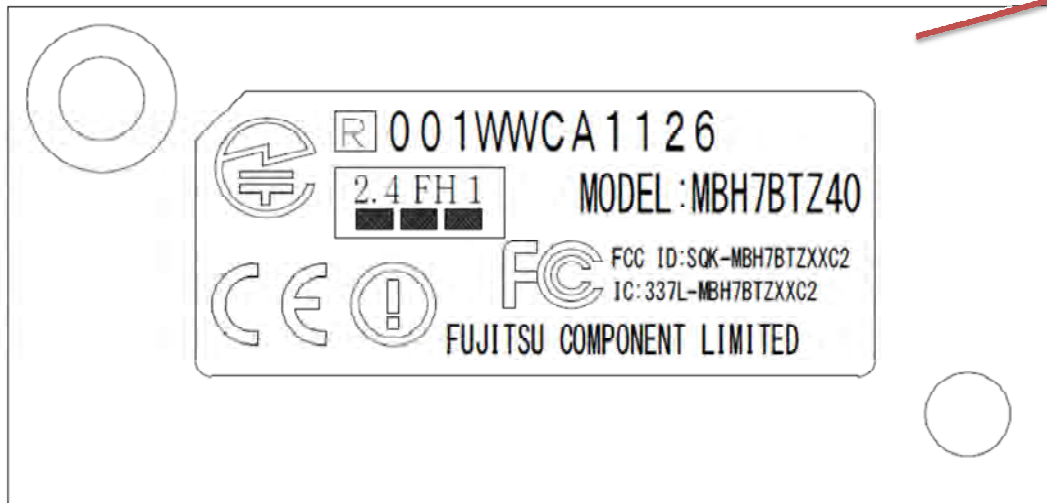

MBH7BTZ40 Label

Basic Color : White

Font , Font Color : Black

MBH7BTZ40 Appearance diagram

MBH7BTZ40 Appearance diagram

Top

Bottom

Internal

MBH7BTZ42 Label

Basic Color : White

Font , Font Color : Black

MBH7BTZ42 Appearance diagram

MBH7BTZ42 Appearance diagram

Top

Bottom

Internal