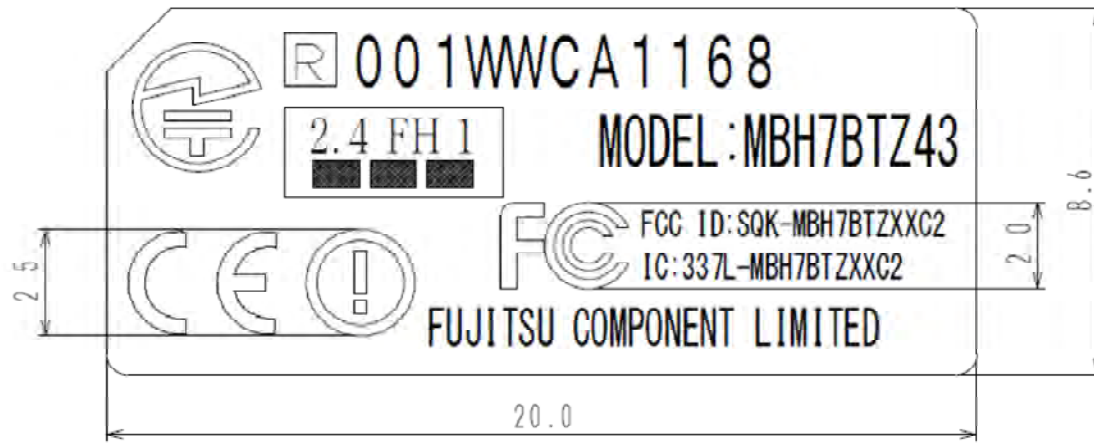

MBH7BTZ43 Label