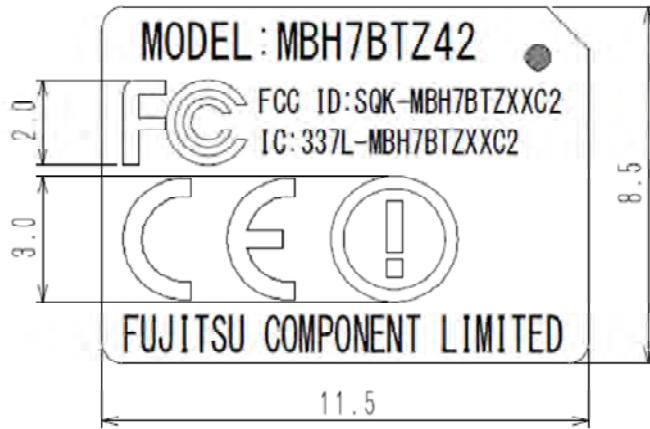

MBH7BTZ40 Label

Basic Color : White

Font , Font Color : Black

MBH7BTZ40 Appearance diagram

MBH7BTZ40 Appearance diagram

Top

Bottom

Internal

MBH7BTZ42 Label

Basic Color : White

Font , Font Color : Black

MBH7BTZ42 Appearance diagram

MBH7BTZ42 Appearance diagram

Top

Bottom

Internal