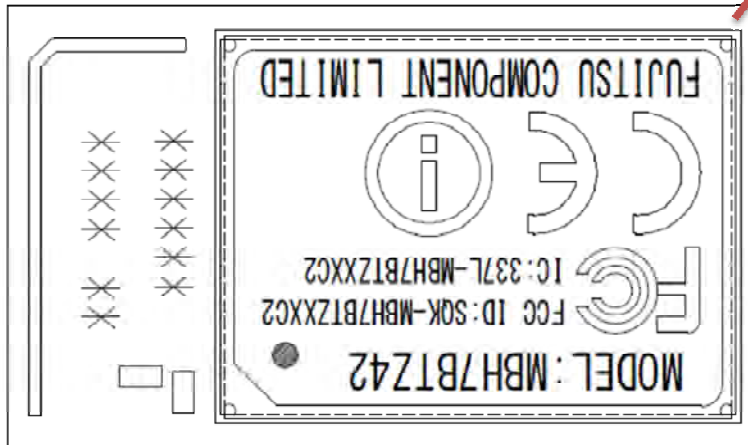

MBH7BTZ40 Label

Basic Color : White

Font , Font Color : Black

MBH7BTZ40 Appearance diagram

MBH7BTZ40 Appearance diagram

Top

Bottom

Internal

MBH7BTZ42 Label

Basic Color : White

Font , Font Color : Black

MBH7BTZ42 Appearance diagram

MBH7BTZ42 Appearance diagram

Top

Bottom

Internal

MBH7BTZ43 Label

Basic Color : White

Font , Font Color : Black

MBH7BTZ43 Appearance diagram

MBH7BTZ43 Appearance diagram

Top

Bottom

Internal

MBH7BTZ50 Label

Basic Color : White

Font , Font Color : Black

MBH7BTZ50 Appearance diagram

MBH7BTZ50 Appearance diagram

Top

Bottom

Internal