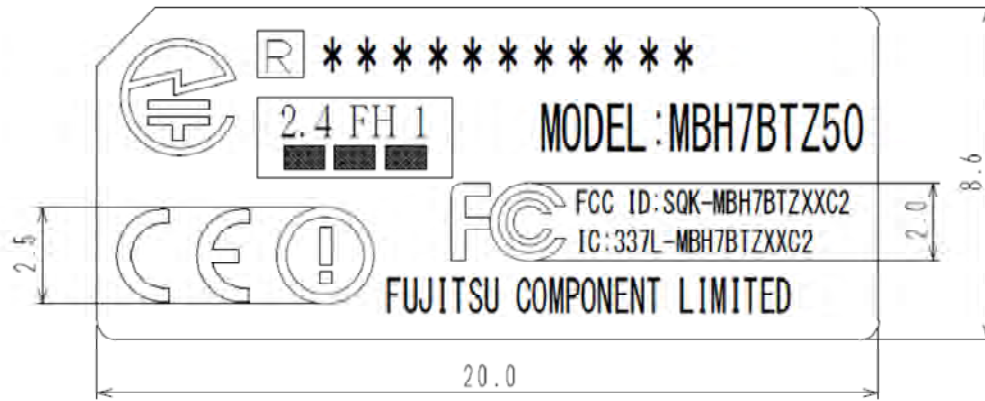

MBH7BTZ50 Label