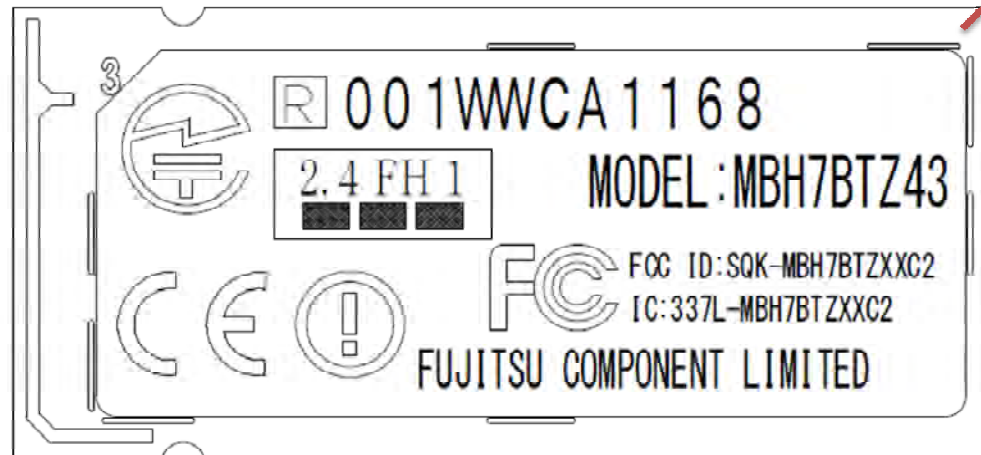

MBH7BTZ40 Label

Basic Color : White

Font , Font Color : Black

MBH7BTZ40 Appearance diagram

MBH7BTZ40 Appearance diagram

Top

Bottom

Internal

MBH7BTZ42 Label

Basic Color : White

Font , Font Color : Black

MBH7BTZ42 Appearance diagram

MBH7BTZ42 Appearance diagram

Top

Bottom

Internal

MBH7BTZ43 Label

Basic Color : White

Font , Font Color : Black

MBH7BTZ43 Appearance diagram

MBH7BTZ43 Appearance diagram

Top

Bottom

Internal