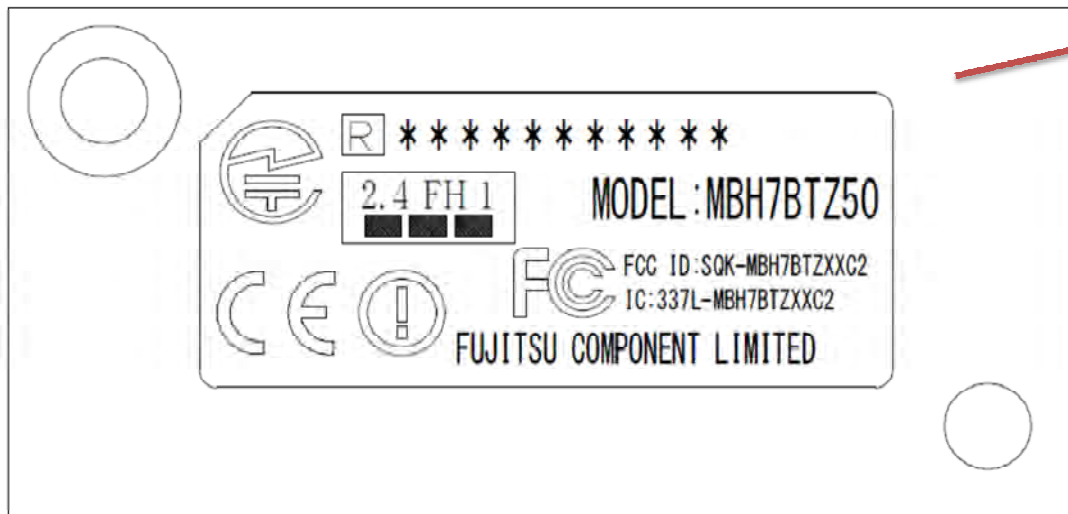

MBH7BTZ50 Appearance diagram