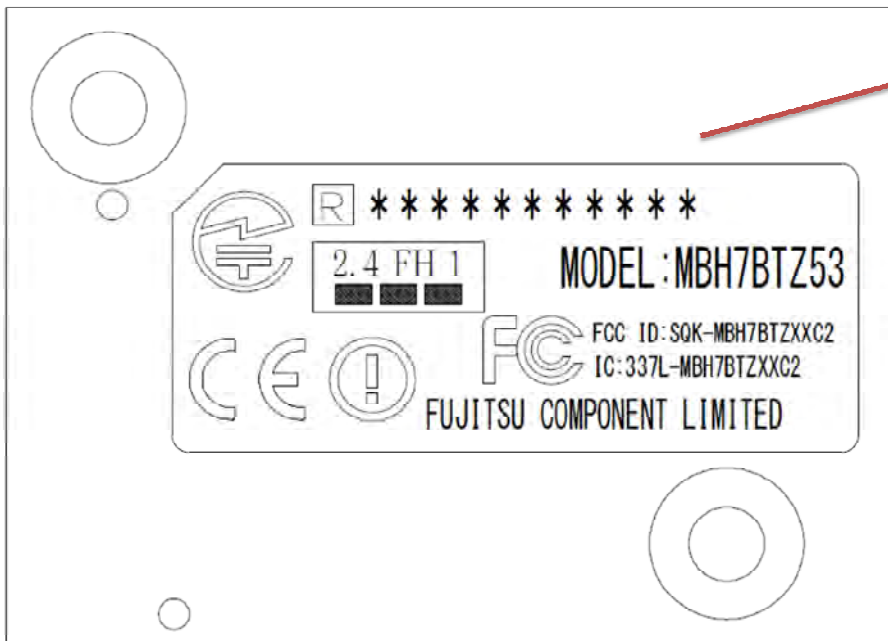

MBH7BTZ53 Appearance diagram