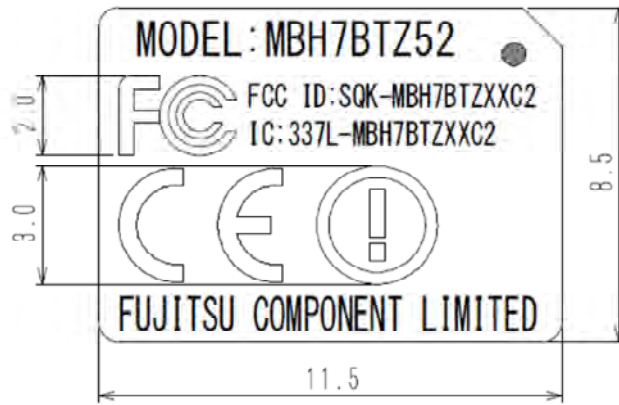

MBH7BTZ52 Label