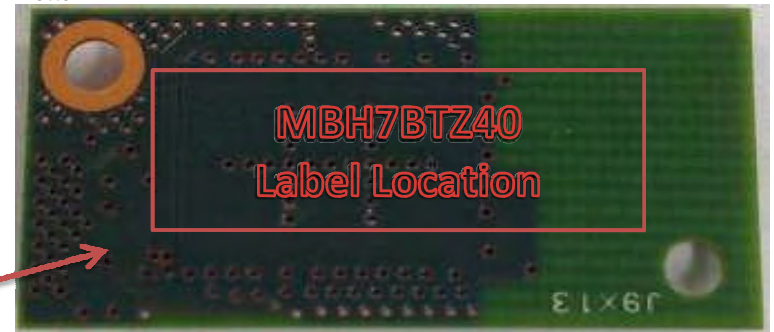

MBH7BTZ40 Label

Basic Color : White

Font , Font Color : Black

MBH7BTZ40 Appearance diagram

MBH7BTZ40 Appearance diagram

Top

Bottom

Internal

MBH7BTZ42 Label

Basic Color : White

Font , Font Color : Black

MBH7BTZ42 Appearance diagram

MBH7BTZ42 Appearance diagram

Top

Bottom

Internal