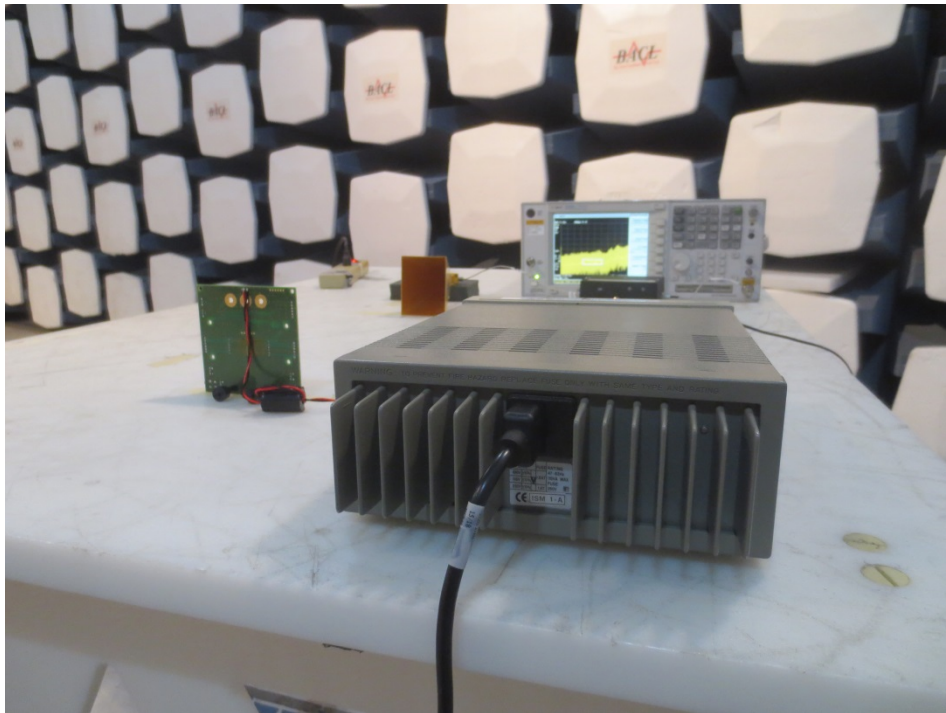

EUT Test Setup Photographs

1.1 30MHz to 1GHz Front View

1.2 30MHz to 1GHz Rear View

1.3 1GHz to 18GHz Front View

1.4 1GHz to 18GHz Rear View

1.5 18GHz to 26.5GHz Front View

1.6 18GHz to 26.5GHz Rear View

1.7 26.5GHz to 40GHz Front View

1.8 26.5GHz to 40GHz Rear View

1.9 40GHz to 60GHz Front View

1.10 40GHz to 60GHz Rear View

1.11 60GHz to 90GHz Front View

1.12 60GHz to 90GHz Rear View

1.13 90GHz to 100GHz Front View

1.14 90GHz to 100GHz Rear View

1.15 AC Conducted Line Front View

1.16 AC Conducted Line Side View