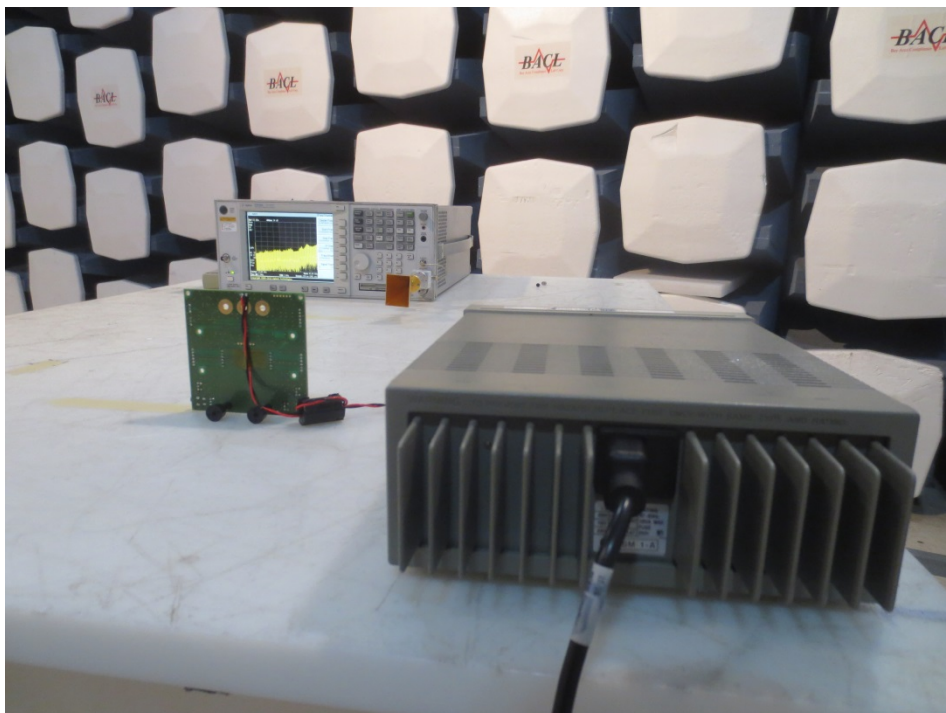

EUT Test Setup Photographs

1.1 30MHz to 1GHz Front View

1.2 30MHz to 1GHz Rear View

1.3 1GHz to 18GHz Front View

1.4 1GHz to 18GHz Rear View

1.5 18GHz to 26.5GHz Front View

1.6 18GHz to 26.5GHz Rear View

1.7 26.5GHz to 40GHz Front View

1.8 26.5GHz to 40GHz Rear View

1.9 40GHz to 60GHz Front View

1.10 40GHz to 60GHz Rear View

1.11 60GHz to 90GHz Front View

1.12 60GHz to 90GHz Rear View

1.13 90GHz to 100GHz Front View

1.14 90GHz to 100GHz Rear View

1.15 AC Conducted Line Front View

1.16 AC Conducted Line Side View