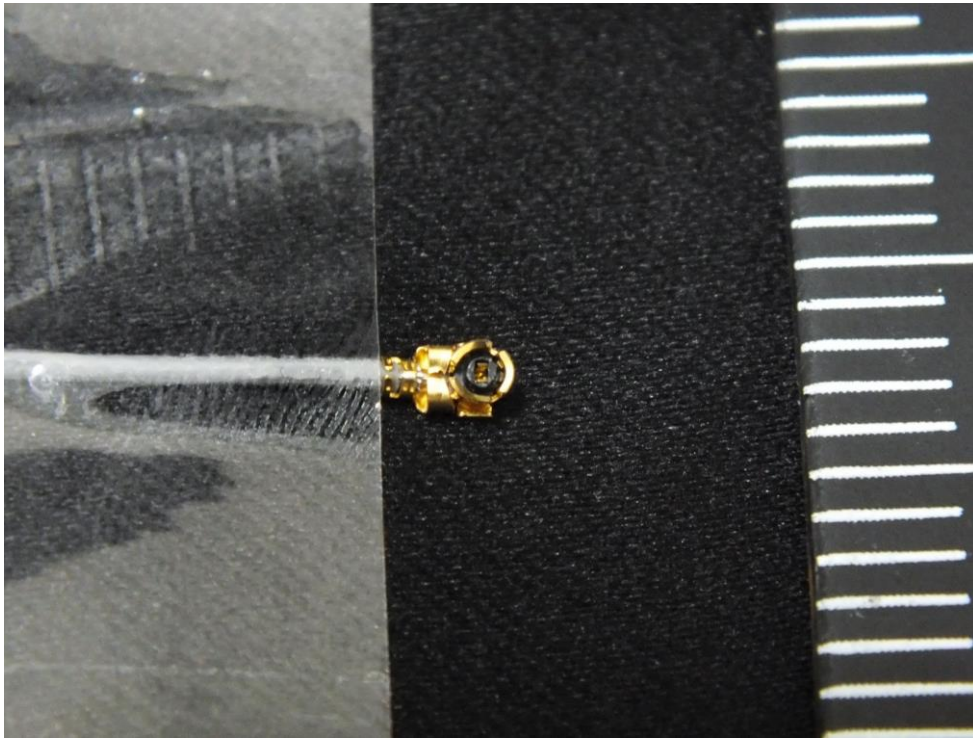

For model BT740-SA, BT730-SA

For model BT740-SC, BT730-SC

International Certification Corp.

No. 3-1, Lane 6, Wen San 3rd St., Kwei Shan Hsiang, Tao Yuan Hsien 333, Taiwan, R.O.C.

Tel: 886-3-271-8666

Fax: 886-3-318-0155