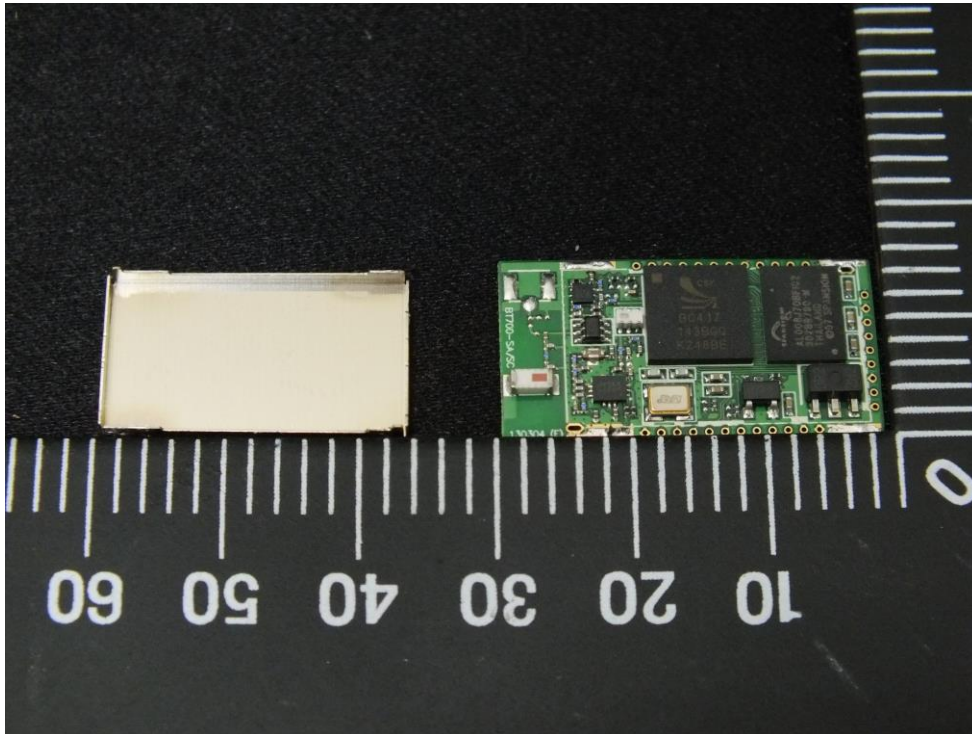

For model BT740-SA, BT730-SA

For model BT740-SC, BT730-SC

International Certification Corp.

No. 3-1, Lane 6, Wen San 3rd St., Kwei Shan Hsiang, Tao Yuan Hsien 333, Taiwan, R.O.C.

Tel: 886-3-271-8666

Fax: 886-3-318-0155