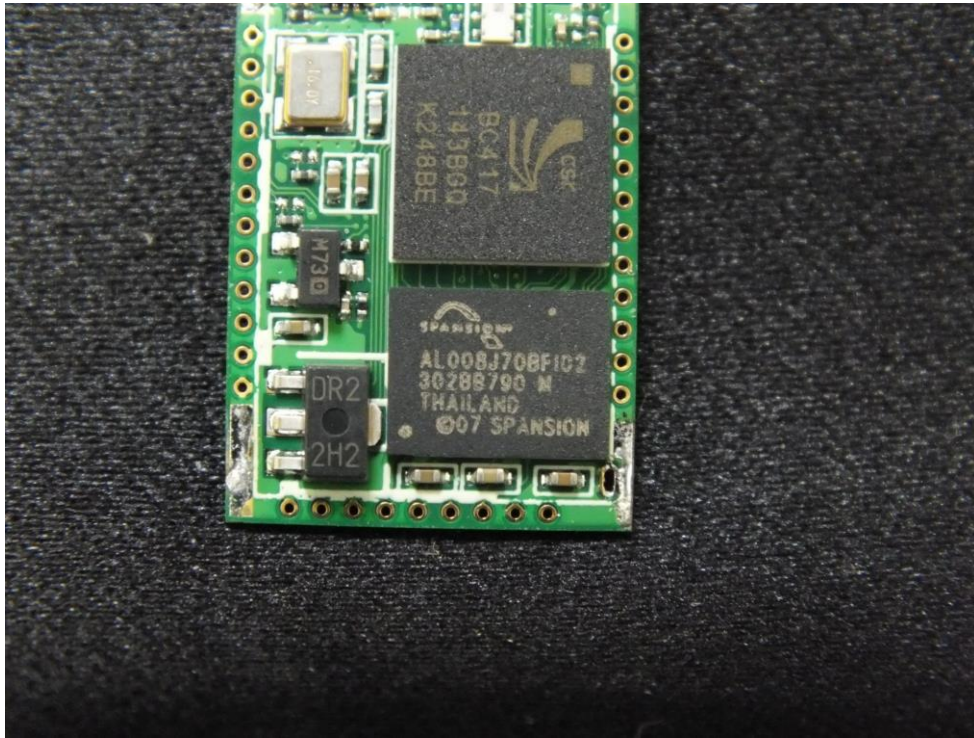

For model BT740-SA, BT730-SA

For model BT740-SC, BT730-SC

International Certification Corp.

No. 3-1, Lane 6, Wen San 3rd St., Kwei Shan Hsiang, Tao Yuan Hsien 333, Taiwan, R.O.C.

Tel: 886-3-271-8666

Fax: 886-3-318-0155