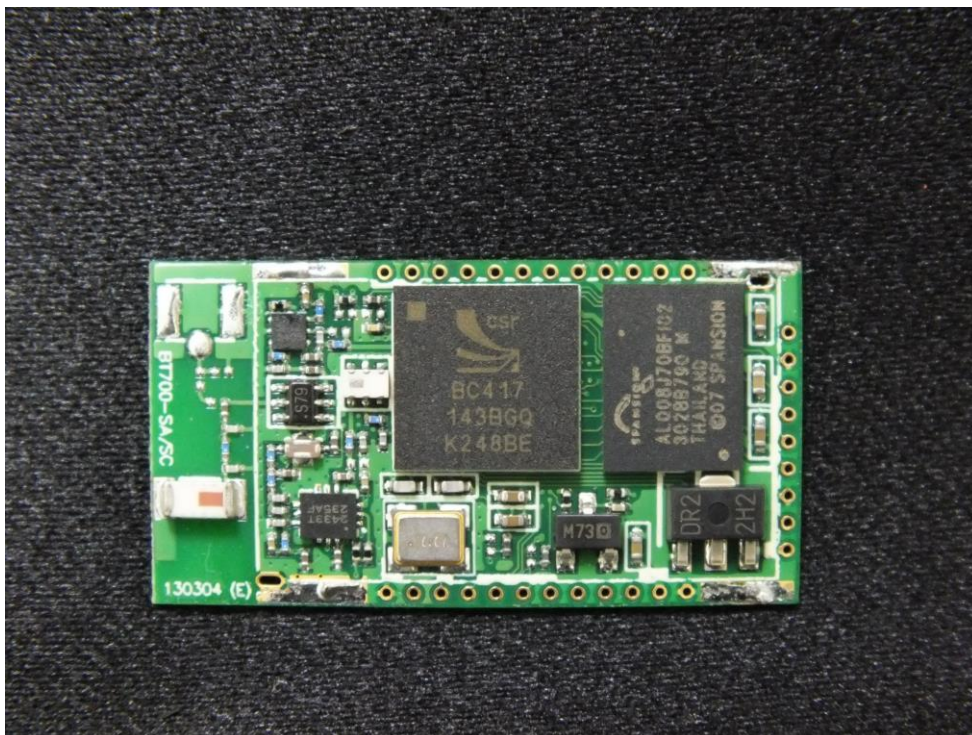

For model BT740-SA, BT730-SA

For model BT740-SC, BT730-SC

International Certification Corp.

No. 3-1, Lane 6, Wen San 3rd St., Kwei Shan Hsiang, Tao Yuan Hsien 333, Taiwan, R.O.C.

Tel: 886-3-271-8666

Fax: 886-3-318-0155