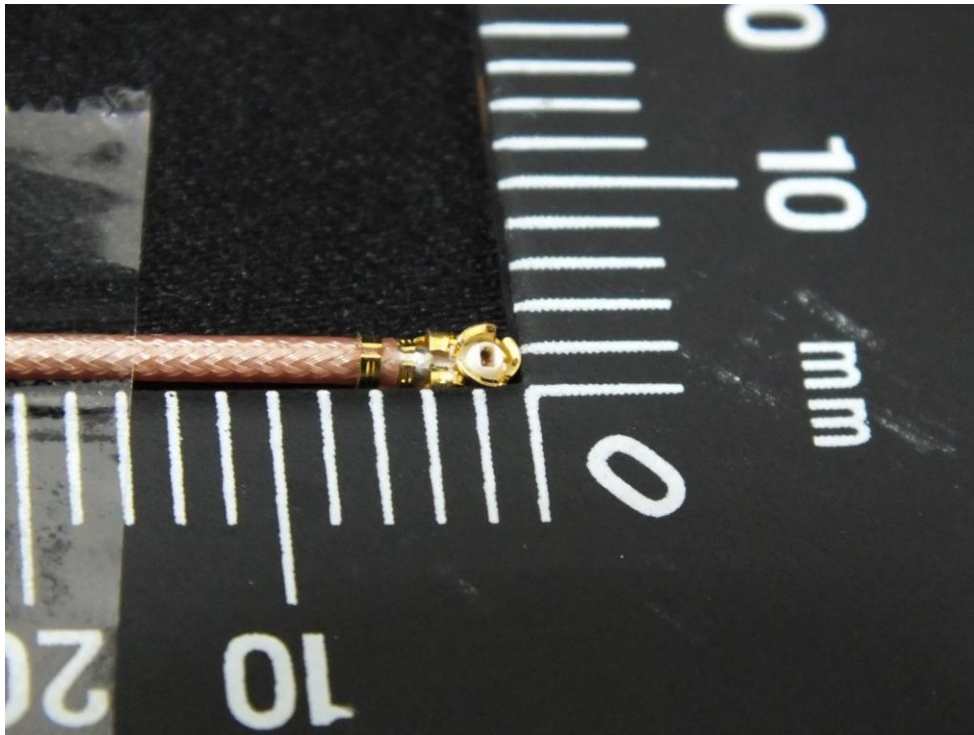

For model BT740-SA, BT730-SA

For model BT740-SC, BT730-SC

International Certification Corp.

No. 3-1, Lane 6, Wen San 3rd St., Kwei Shan Hsiang, Tao Yuan Hsien 333, Taiwan, R.O.C.

Tel: 886-3-271-8666

Fax: 886-3-318-0155