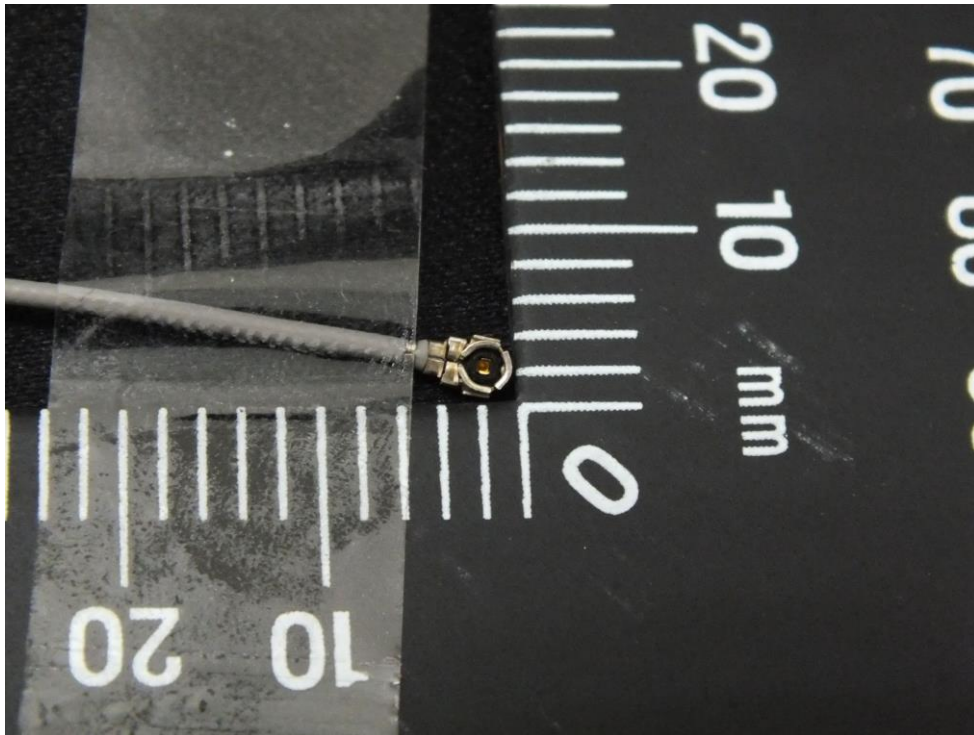

For model BT740-SA, BT730-SA

For model BT740-SC, BT730-SC

International Certification Corp.

No. 3-1, Lane 6, Wen San 3rd St., Kwei Shan Hsiang, Tao Yuan Hsien 333, Taiwan, R.O.C.

Tel: 886-3-271-8666

Fax: 886-3-318-0155