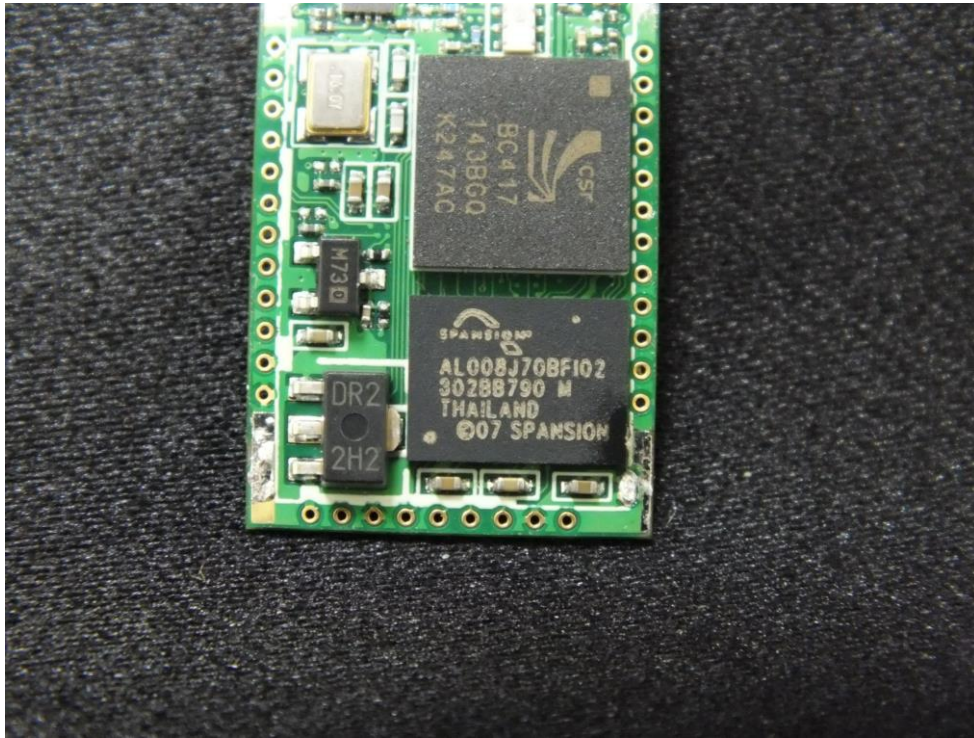

For model BT740-SA, BT730-SA

For model BT740-SC, BT730-SC

International Certification Corp.

No. 3-1, Lane 6, Wen San 3rd St., Kwei Shan Hsiang, Tao Yuan Hsien 333, Taiwan, R.O.C.

Tel: 886-3-271-8666

Fax: 886-3-318-0155