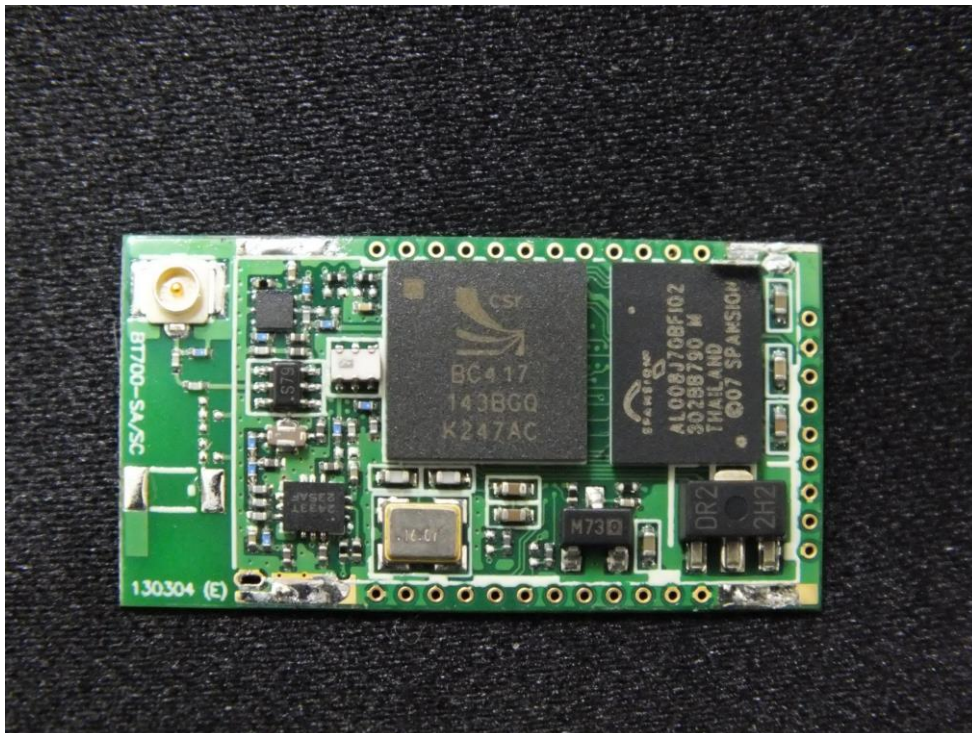

For model BT740-SA, BT730-SA

For model BT740-SC, BT730-SC

International Certification Corp.

No. 3-1, Lane 6, Wen San 3rd St., Kwei Shan Hsiang, Tao Yuan Hsien 333, Taiwan, R.O.C.

Tel: 886-3-271-8666

Fax: 886-3-318-0155