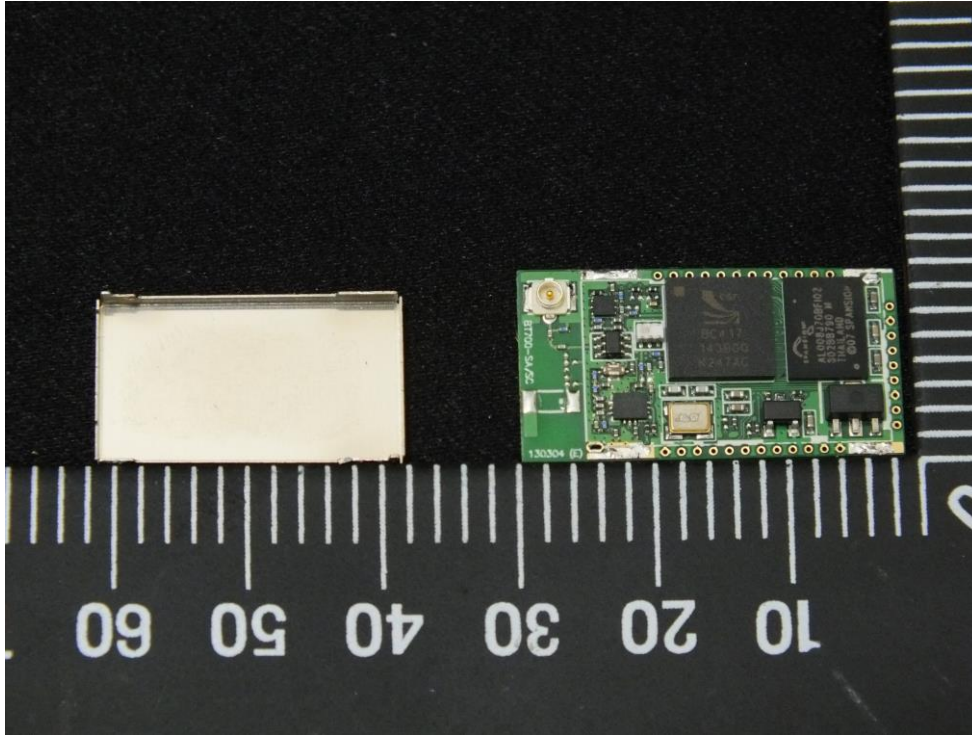

For model BT740-SA, BT730-SA

For model BT740-SC, BT730-SC

International Certification Corp.

No. 3-1, Lane 6, Wen San 3rd St., Kwei Shan Hsiang, Tao Yuan Hsien 333, Taiwan, R.O.C.

Tel: 886-3-271-8666

Fax: 886-3-318-0155