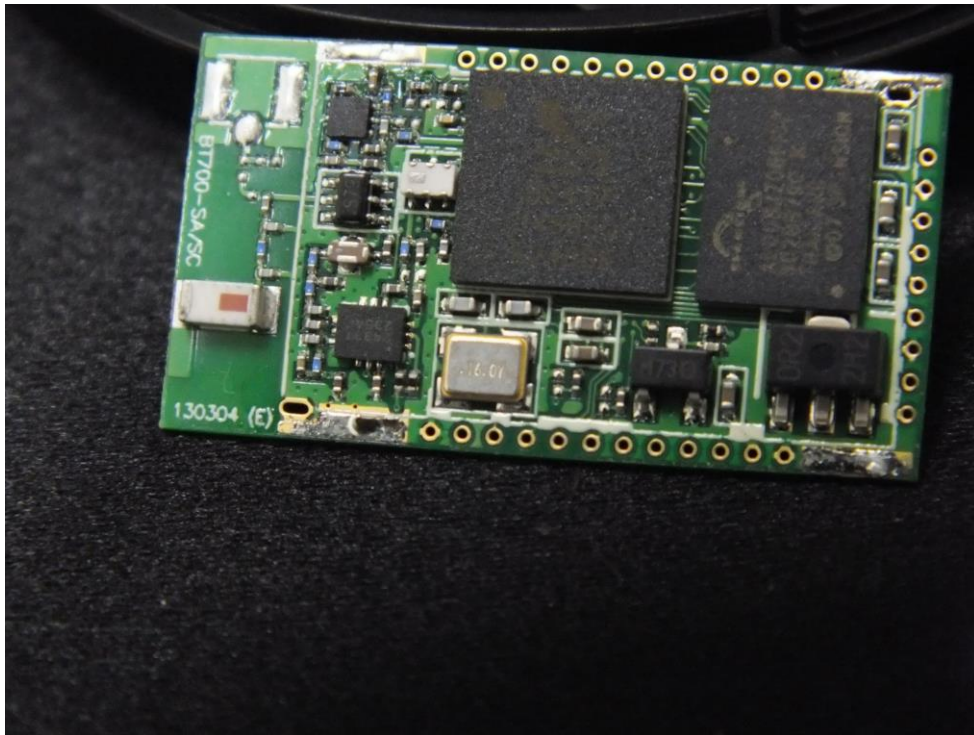

For model BT740-SA, BT730-SA

For model BT740-SC, BT730-SC

International Certification Corp.

No. 3-1, Lane 6, Wen San 3rd St., Kwei Shan Hsiang, Tao Yuan Hsien 333, Taiwan, R.O.C.

Tel: 886-3-271-8666

Fax: 886-3-318-0155