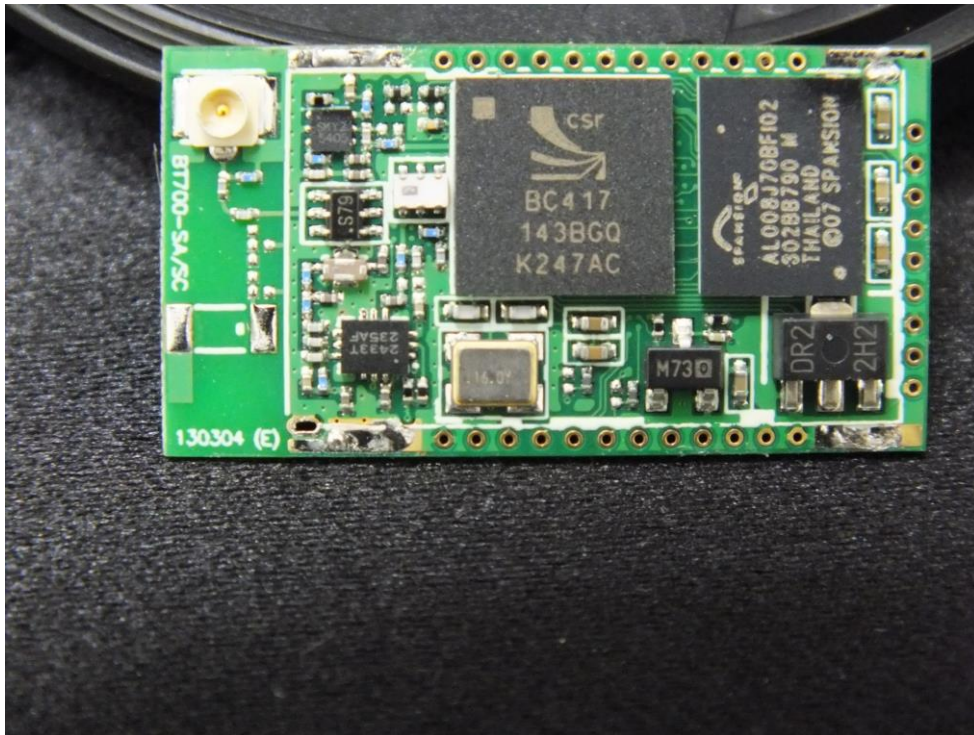

For model BT740-SA, BT730-SA

For model BT740-SC, BT730-SC

International Certification Corp.

No. 3-1, Lane 6, Wen San 3rd St., Kwei Shan Hsiang, Tao Yuan Hsien 333, Taiwan, R.O.C.

Tel: 886-3-271-8666

Fax: 886-3-318-0155