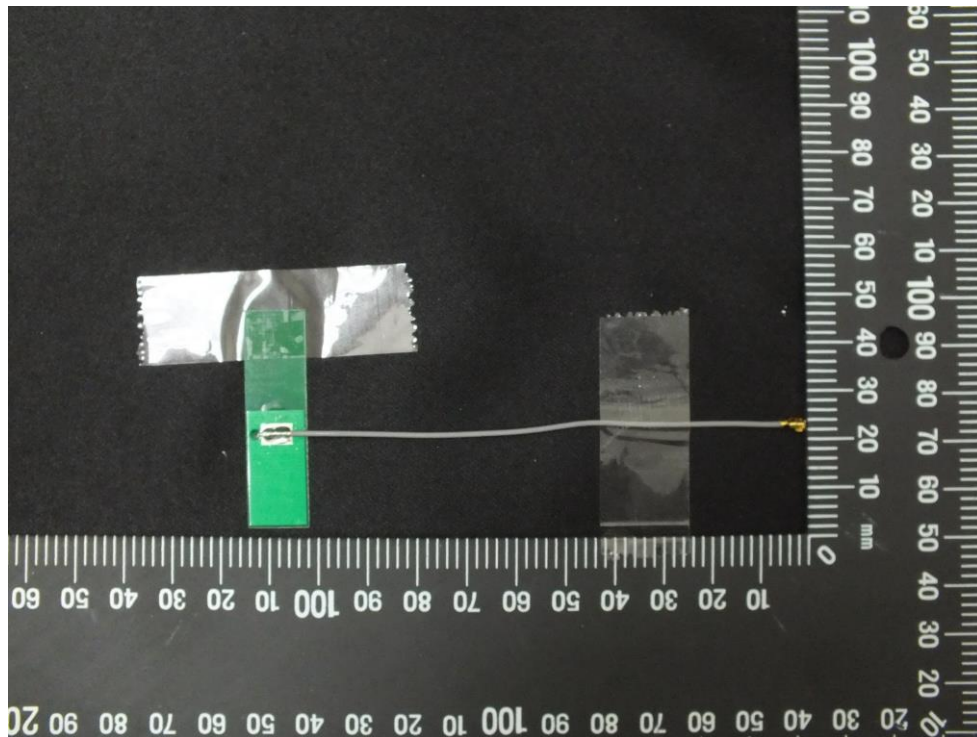

For model BT740-SA, BT730-SA

For model BT740-SC, BT730-SC

International Certification Corp.

No. 3-1, Lane 6, Wen San 3rd St., Kwei Shan Hsiang, Tao Yuan Hsien 333, Taiwan, R.O.C.

Tel: 886-3-271-8666

Fax: 886-3-318-0155