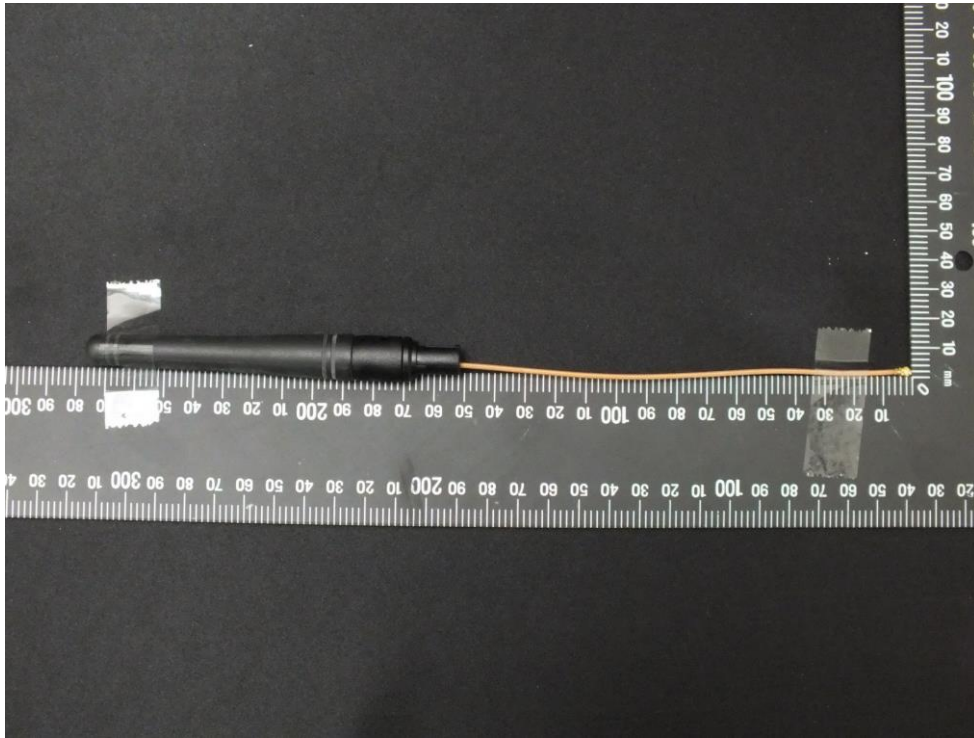

For model BT740-SA, BT730-SA

For model BT740-SC, BT730-SC

International Certification Corp.

No. 3-1, Lane 6, Wen San 3rd St., Kwei Shan Hsiang, Tao Yuan Hsien 333, Taiwan, R.O.C.

Tel: 886-3-271-8666

Fax: 886-3-318-0155