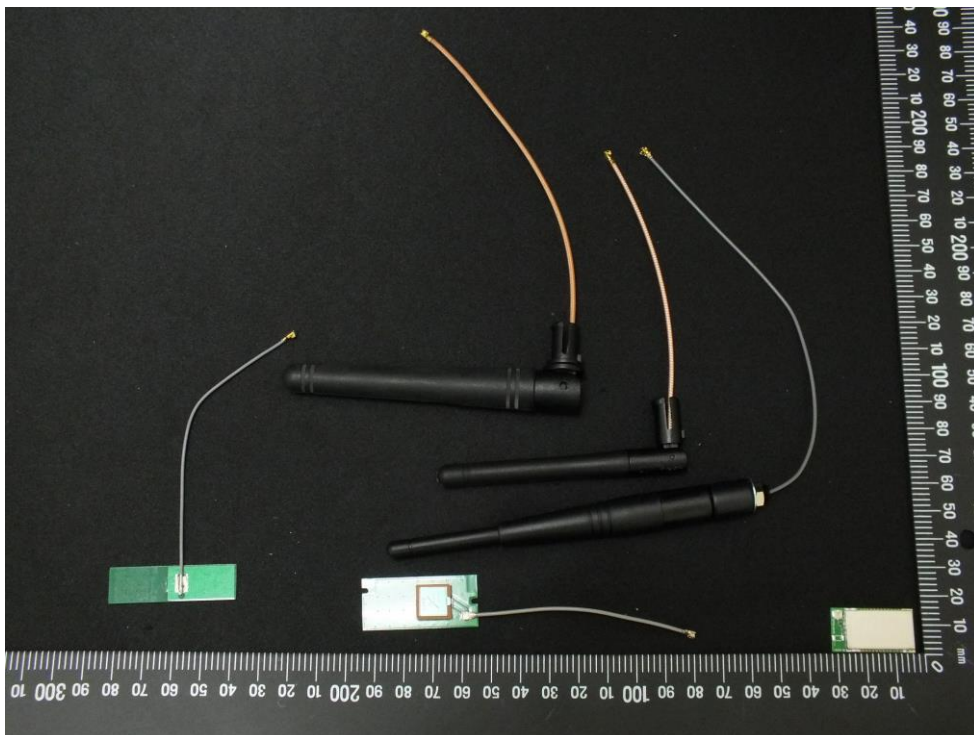

Photographs of EUT

For model BT740-SA, BT730-SA

For model BT740-SC, BT730-SC

International Certification Corp.

No. 3-1, Lane 6, Wen San 3rd St., Kwei Shan Hsiang, Tao Yuan Hsien 333, Taiwan, R.O.C.

Tel: 886-3-271-8666