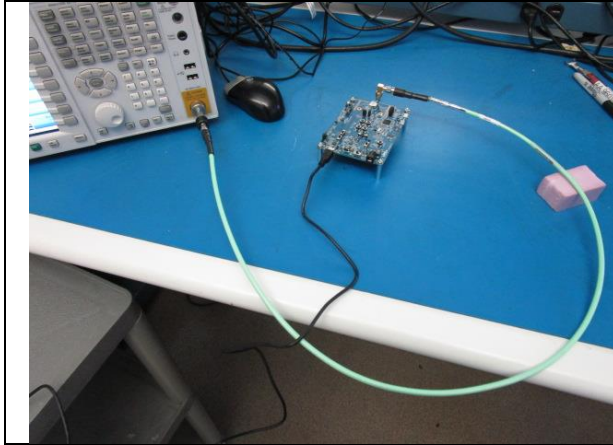

## TEST SETUP PHOTOS

|              |                    |
|--------------|--------------------|
| Company Name | Laird Connectivity |
| Model #      | BL654              |
| FCC ID #     | SQGBL654           |
| IC #         | 3147A-BL654        |

Full Setup

EUT