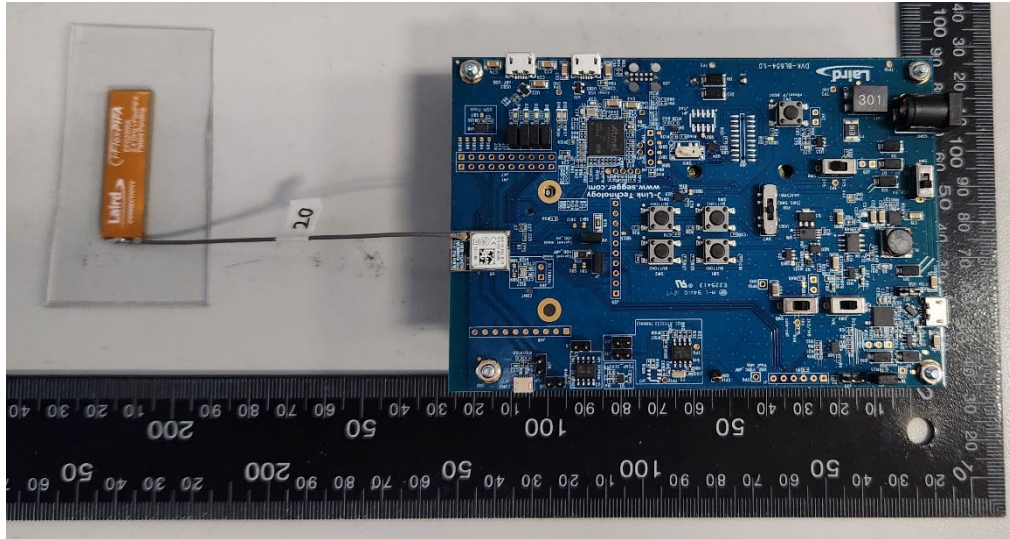

## EXTERNAL PHOTOS

Company Name	Laird Connectivity
Model #	BL654
FCC ID #	SQGBL654
IC #	3147A-BL654