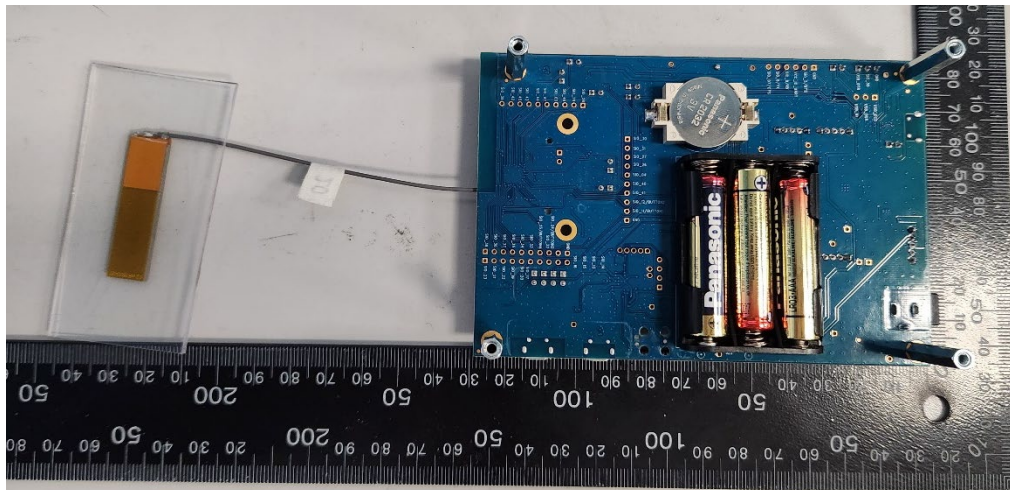

## EXTERNAL PHOTOS

Company Name	Laird Connectivity
Model #	BL654
FCC ID #	SQGBL654
IC #	3147A-BL654