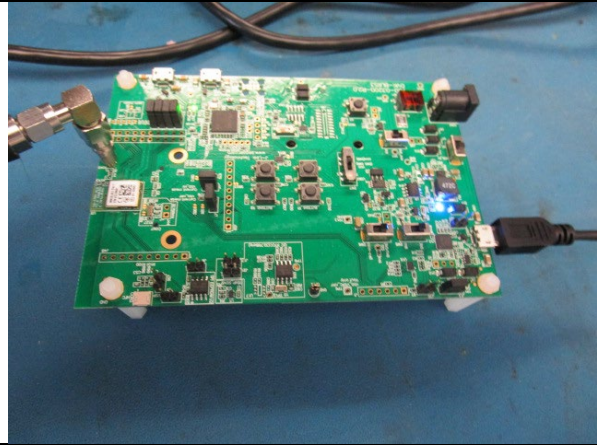

## TEST SETUP PHOTOS

Company Name	Laird Connectivity, LLC
Model #	BL653 $\mu$
FCC ID #	SQGBL653U
IC #	3147-BL653U

RF Conducted Setup

RF Conducted Setup