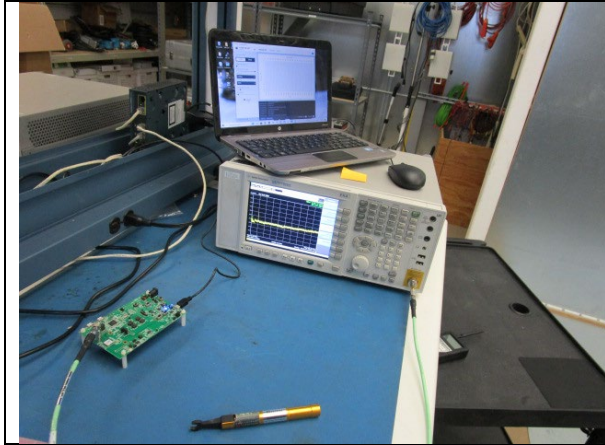

## TEST SETUP PHOTOS

Company Name	Laird Connectivity, LLC
Model #	BL653 $\mu$
FCC ID #	SQGBL653U
IC #	3147-BL653U

RF Conducted Setup

RF Conducted Setup