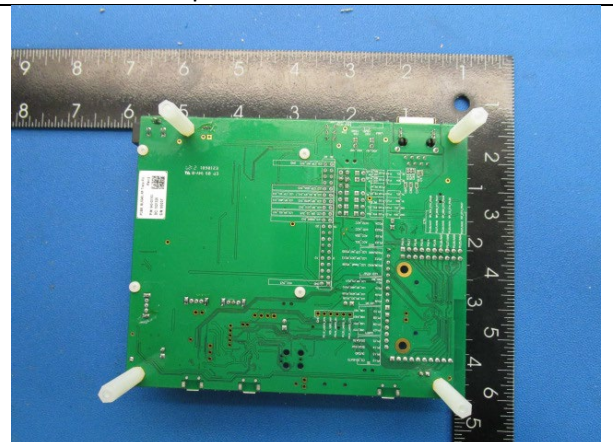

EXTERNAL PHOTOS

Company Name	Laird Connectivity
Model #	BL5340
FCC ID #	SQGBL5340
IC #	3147A-BL5340

Top Side with Antenna

Close up of Module with Antenna

Close Up of Module

Rear Side