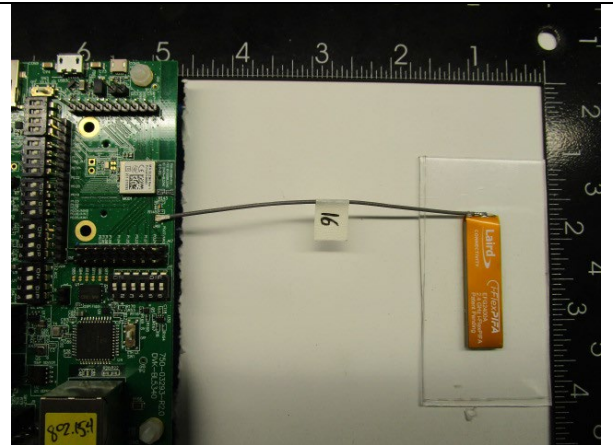

EXTERNAL PHOTOS

Company Name	Laird Connectivity
Model #	BL5340
FCC ID #	SQGBL5340
IC #	3147A-BL5340

Top Side with Antenna

Close up of Module with Antenna

Close Up of Module

Rear Side