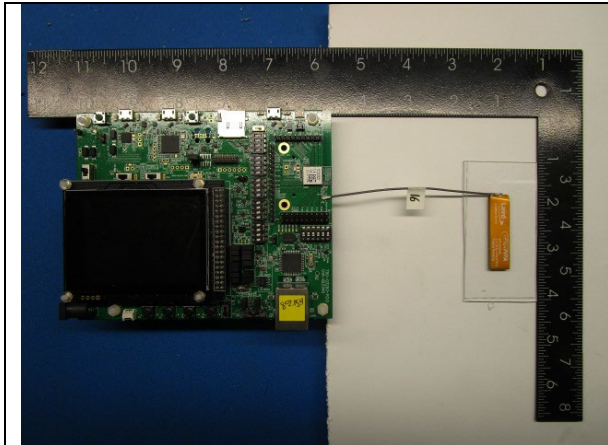

EXTERNAL PHOTOS

Company Name	Laird Connectivity
Model #	BL5340
FCC ID #	SQGBL5340
IC #	3147A-BL5340

Top Side with Antenna

Close up of Module with Antenna

Close Up of Module

Rear Side