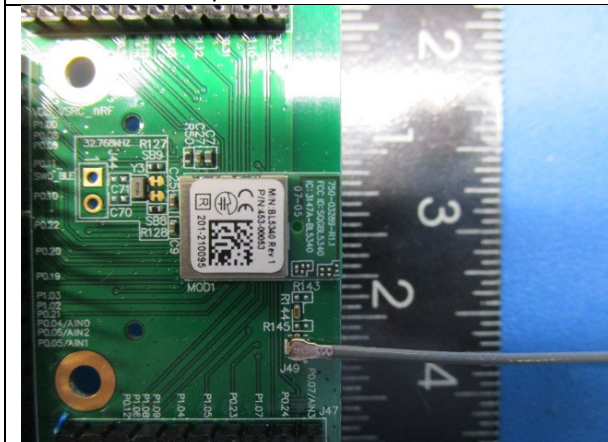

EXTERNAL PHOTOS

Company Name	Laird Connectivity
Model #	BL5340
FCC ID #	SQGBL5340
IC #	3147A-BL5340

Top Side with Antenna

Close up of Module with Antenna

Close Up of Module

Rear Side