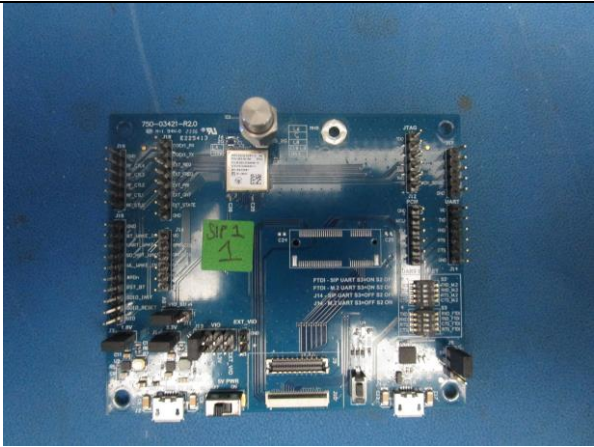

TEST SETUP PHOTOS	
Company Name	Ezurio
Model #	SONA NX611S
FCC ID #	SQG-SONANX611S
IC #	3147A-SONANX611S

**2-Port
EUT Setup Photos**

EUT

X Plane

Y Plane

Z Plane

TEST SETUP PHOTOS	
Company Name	Ezurio
Model #	SONA NX611S
FCC ID #	SQG-SONANX611S
IC #	3147A-SONANX611S

Chamber Setup Photos

30-200 MHz

200-1000 MHz

1000-4000 MHz

4000-18000 MHz

18000-40000 MHz

TEST SETUP PHOTOS	
Company Name	Ezurio
Model #	SONA NX611S
FCC ID #	SQG-SONANX611S
IC #	3147A-SONANX611S

AC Conducted Setup Photos

TEST SETUP PHOTOS	
Company Name	Ezurio
Model #	SONA NX611S
FCC ID #	SQG-SONANX611S
IC #	3147A-SONANX611S

Conducted RF Setup Photos

TEST SETUP PHOTOS	
Company Name	Ezurio
Model #	SONA NX611S
FCC ID #	SQG-SONANX611S
IC #	3147A-SONANX611S

1-Port

EUT Setup Photos

EUT

X Plane

Y Plane

Z Plane

TEST SETUP PHOTOS	
Company Name	Ezurio
Model #	SONA NX611S
FCC ID #	SQG-SONANX611S
IC #	3147A-SONANX611S

Chamber Setup Photos