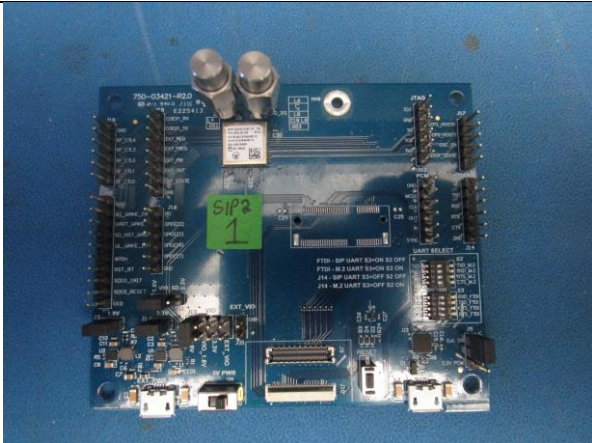

TEST SETUP PHOTOS	
Company Name	Ezurio
Model #	SONA NX611S
FCC ID #	SQG-SONANX611S
IC #	3147A-SONANX611S

**2-Port
EUT Setup Photos**

EUT

X Plane

Y Plane

Z Plane

TEST SETUP PHOTOS	
Company Name	Ezurio
Model #	SONA NX611S
FCC ID #	SQG-SONANX611S
IC #	3147A-SONANX611S

Chamber Setup Photos

30-200 MHz

200-1000 MHz

1000-4000 MHz

4000-18000 MHz

18000-40000 MHz

TEST SETUP PHOTOS	
Company Name	Ezurio
Model #	SONA NX611S
FCC ID #	SQG-SONANX611S
IC #	3147A-SONANX611S

AC Conducted Setup Photos

TEST SETUP PHOTOS	
Company Name	Ezurio
Model #	SONA NX611S
FCC ID #	SQG-SONANX611S
IC #	3147A-SONANX611S

Conducted RF Setup Photos

TEST SETUP PHOTOS	
Company Name	Ezurio
Model #	SONA NX611S
FCC ID #	SQG-SONANX611S
IC #	3147A-SONANX611S

1-Port

EUT Setup Photos

EUT

X Plane

Y Plane

Z Plane

TEST SETUP PHOTOS	
Company Name	Ezurio
Model #	SONA NX611S
FCC ID #	SQG-SONANX611S
IC #	3147A-SONANX611S

Chamber Setup Photos