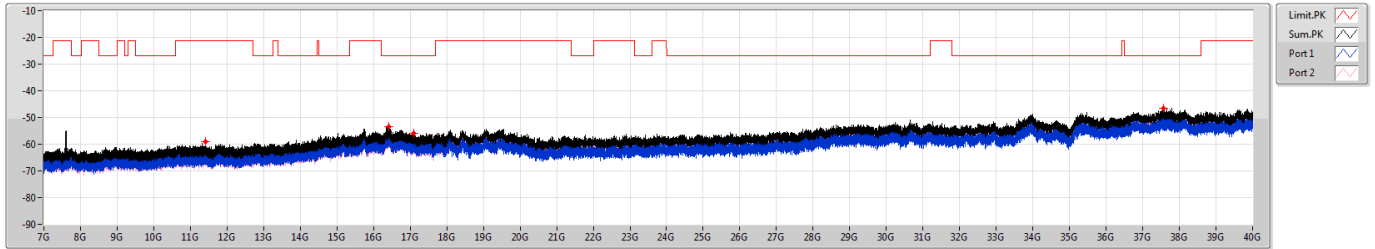

5.47-5.725GHz_802.11ax HEW80_RU106_Index58_80MHz_Nss1,(MCS0)_2TX

CSE [PK]

5690MHz Straddle 5.47-5.725GHz