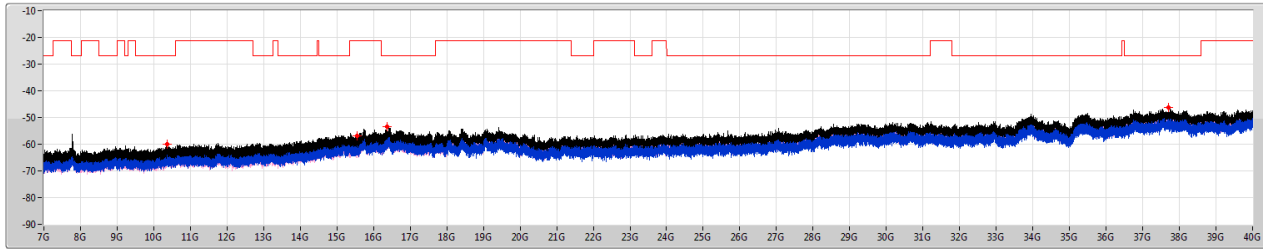

5.15-5.25GHz_802.11ax_HEW40_RU242_Index61_40MHz_Nss1,(MCS0)_2TX

CSE [PK]

5190MHz

Limit:PK ☒

Sum:PK ☒

Port:1 ☒

Port:2 ☒

F-Start(Hz)	F-Stop(Hz)	RBW(Hz)	Type	Freq(Hz)	Psum(dBm)	P1(dBm)	P2(dBm)
7G	18G	1M	PK	10.36909G	-59.89	-62.20	-63.73
7G	18G	1M	PK	15.55697G	-56.96	-58.40	-62.47
7G	18G	1M	PK	16.36753G	-53.48	-55.66	-57.53
18G	40G	1M	PK	37.70238G	-46.31	-48.23	-50.77

5.15-5.25GHz_802.11ax_HEW40_RU242_Index61_40MHz_Nss1,(MCS0)_2TX

CSE [AV]

5190MHz