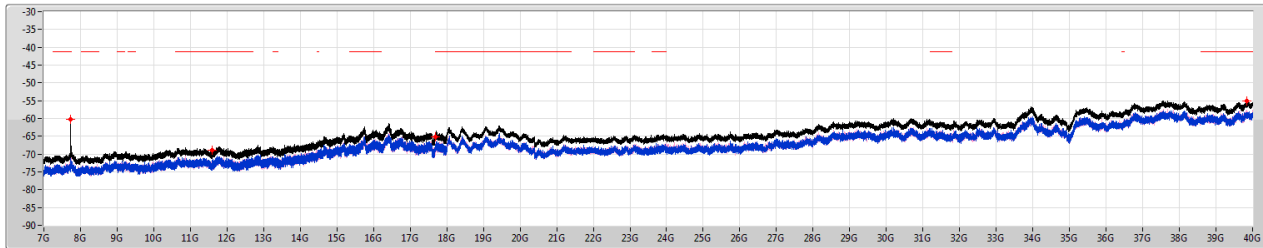

5.725-5.85GHz_802.11ax HEW40_RU26_Index12_40MHz_Nss1,(MCS0)_2TX

CSE [AV]

5795MHz