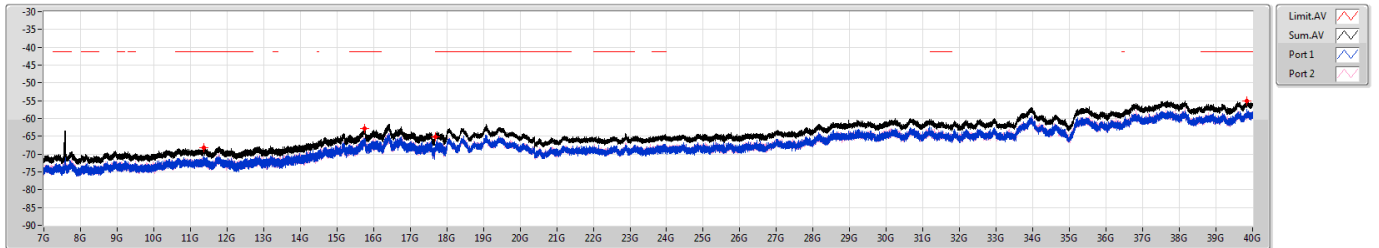

5.47-5.725GHz_802.11ax HEW80_RU242_Index62_80MHz_Nss1,(MCS0)_2TX

CSE [PK]

5690MHz Straddle 5.47-5.725GHz

5.47-5.725GHz_802.11ax HEW80_RU242_Index62_80MHz_Nss1,(MCS0)_2TX

CSE [AV]

5690MHz Straddle 5.47-5.725GHz