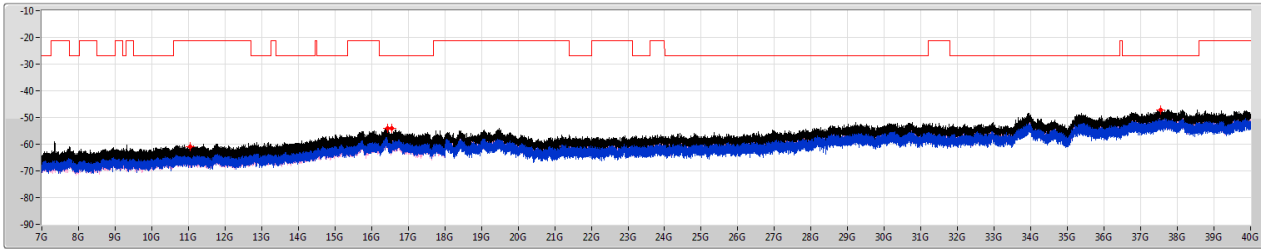

5.47-5.725GHz_802.11ax HEW40_RU52_Index42_40MHz_Nss1,(MCS0)_2TX

CSE [PK]

5510MHz