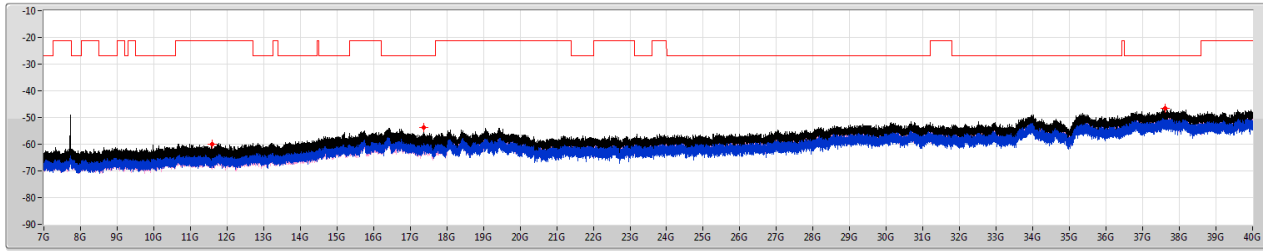

5.725-5.85GHz_802.11ax HEW40_RU106_Index54_40MHz_Nss1,(MCS0)_2TX

CSE [PK]

5795MHz