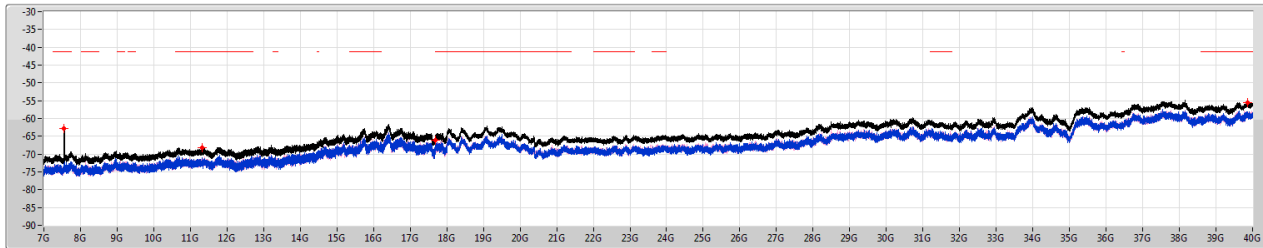

5.47-5.725GHz_802.11ax HEW40_RU106_Index54_40MHz_Nss1,(MCS0)_2TX

CSE [PK]

5670MHz

5.47-5.725GHz_802.11ax HEW40_RU106_Index54_40MHz_Nss1,(MCS0)_2TX

CSE [AV]

5670MHz

5.47-5.725GHz_802.11ax HEW40_RU106_Index54_40MHz_Nss1,(MCS0)_2TX