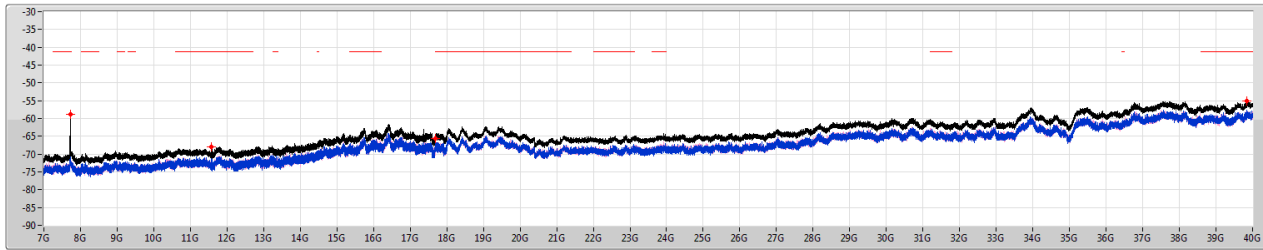

5.725-5.85GHz_802.11ax HEW40_RU106_Index54_40MHz_Nss1,(MCS0)_2TX

CSE [PK]

5795MHz

5.725-5.85GHz_802.11ax HEW40_RU106_Index54_40MHz_Nss1,(MCS0)_2TX

CSE [AV]

5795MHz

5.15-5.25GHz_802.11ax_HEW40_RU242_Index61_40MHz_Nss1,(MCS0)_2TX