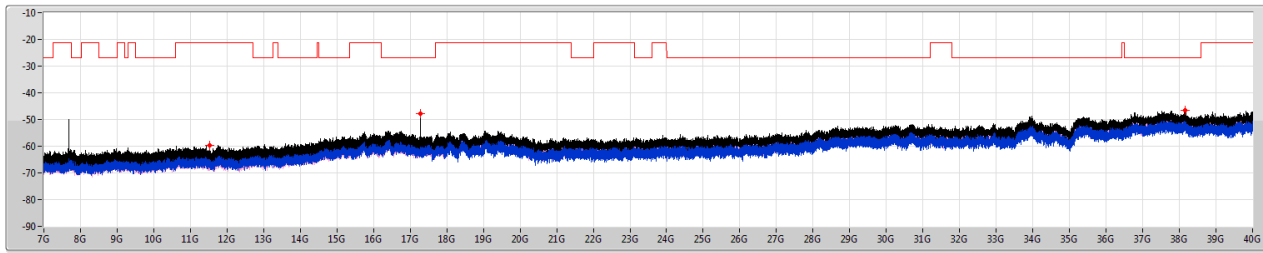

5.725-5.85GHz_802.11ax HEW40_RU52_Index42_40MHz_Nss1,(MCS0)_2TX

CSE [PK]

5755MHz