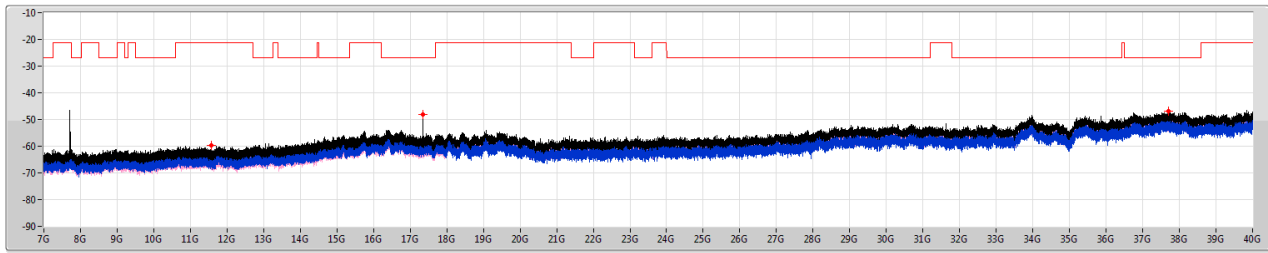

CSE [PK]

5745MHz

5.725-5.85GHz_802.11ax HEW20_RU52_Index38_20MHz_Nss1,(MCS0)_2TX

CSE [AV]

5745MHz

5.725-5.85GHz_802.11ax_HEW20_RU52_Index38_20MHz_Nss1,(MCS0)_2TX

CSE [PK]

5785MHz