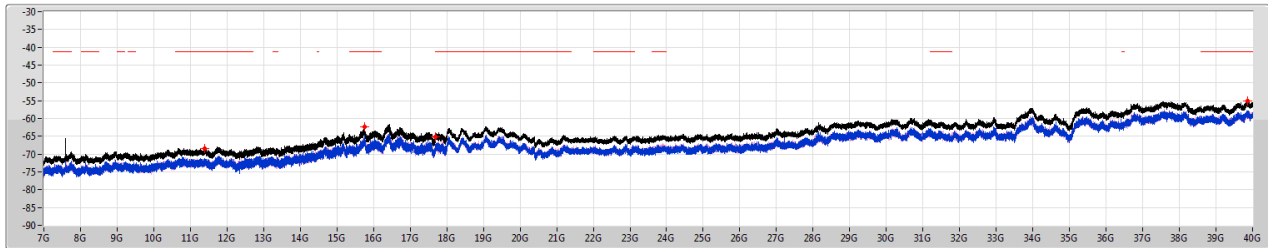

5.47-5.725GHz_802.11ax HEW20_RU52_Index38_20MHz_Nss1,(MCS0)_2TX

CSE [PK]

5700MHz

5.47-5.725GHz_802.11ax HEW20_RU52_Index38_20MHz_Nss1,(MCS0)_2TX

CSE [AV]

5700MHz

5.47-5.725GHz_802.11ax HEW20_RU52_Index38_20MHz_Nss1,(MCS0)_2TX

CSE [PK]

5720MHz Straddle 5.47-5.725GHz

5.47-5.725GHz_802.11ax HEW20_RU52_Index38_20MHz_Nss1,(MCS0)_2TX

CSE [AV]

5720MHz Straddle 5.47-5.725GHz

5.725-5.85GHz_802.11ax HEW20_RU52_Index38_20MHz_Nss1,(MCS0)_2TX