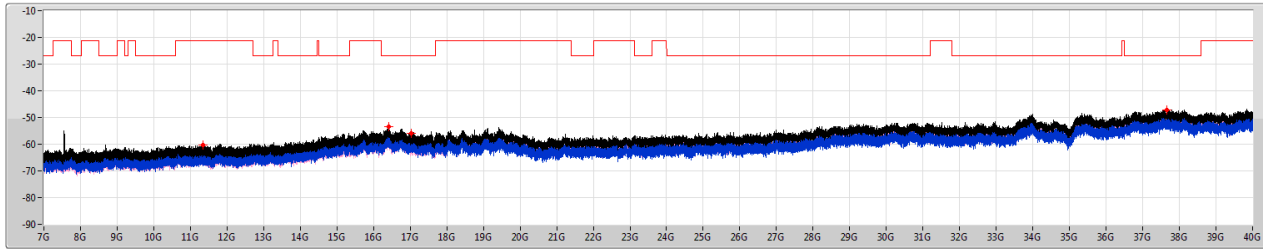

5.47-5.725GHz_802.11ax HEW40_RU106_Index54_40MHz_Nss1,(MCS0)_2TX

CSE [PK]

5670MHz