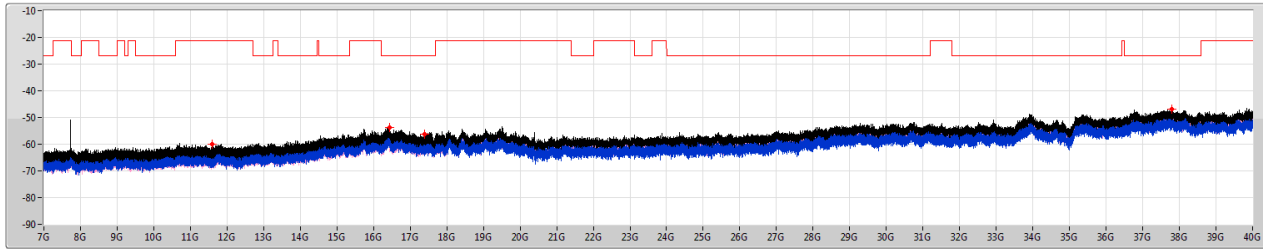

5.725-5.85GHz_802.11ax_HEW40_RU52_Index42_40MHz_Nss1,(MCS0)_2TX

CSE [PK]

5795MHz

Limit:PK
Sum:PK
Port:1
Port:2

F-Start(Hz)	F-Stop(Hz)	RBW(Hz)	Type	Freq(Hz)	Psum(dBm)	P1(dBm)	P2(dBm)
7G	18G	1M	PK	11.60488G	-60.08	-62.08	-64.40
7G	18G	1M	PK	16.44144G	-53.71	-56.22	-57.29
7G	18G	1M	PK	17.40291G	-56.15	-58.58	-59.83
18G	40G	1M	PK	37.78281G	-46.87	-49.78	-49.98

5.725-5.85GHz_802.11ax_HEW40_RU52_Index42_40MHz_Nss1,(MCS0)_2TX

CSE [AV]

5795MHz