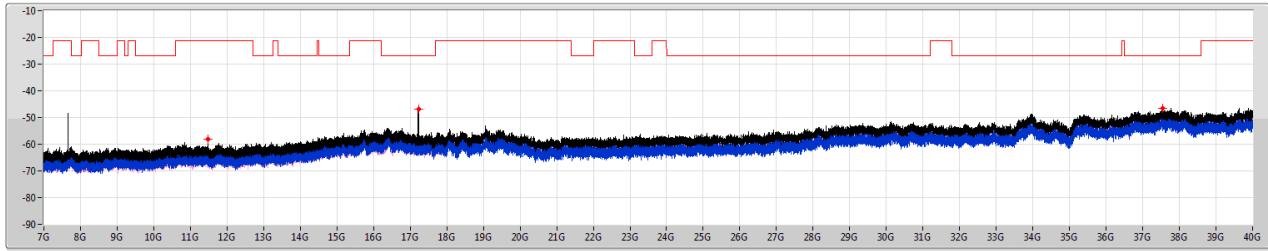

5.725-5.85GHz_802.11ax HEW20_RU52_Index38_20MHz_Nss1,(MCS0)_2TX

CSE [PK]

5745MHz