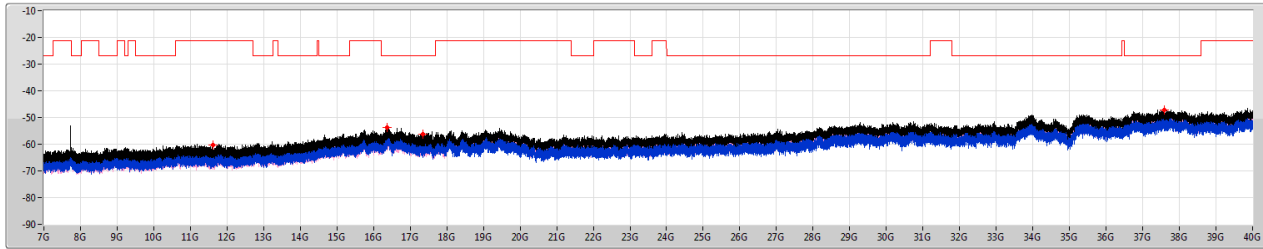

5.725-5.85GHz_802.11ax HEW40_RU26_Index12_40MHz_Nss1,(MCS0)_2TX

CSE [PK]

5795MHz