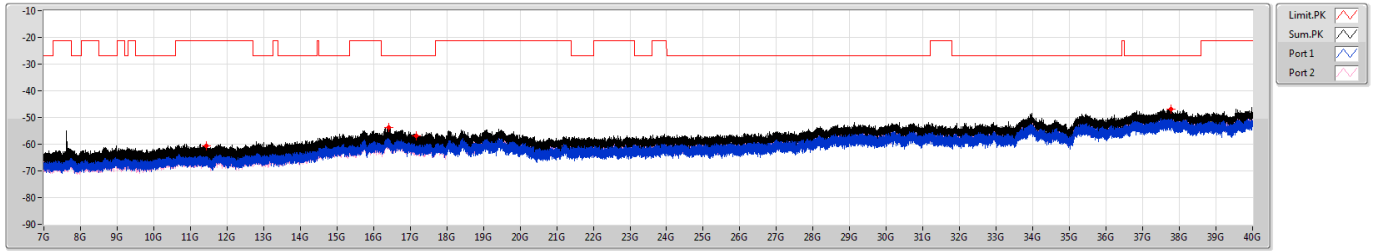

5.47-5.725GHz_802.11ax HEW20_RU52_Index38_20MHz_Nss1,(MCS0)_2TX

CSE [PK]

5700MHz

5.47-5.725GHz_802.11ax HEW20_RU52_Index38_20MHz_Nss1,(MCS0)_2TX

CSE [AV]

5700MHz

5.47-5.725GHz_802.11ax HEW20_RU52_Index38_20MHz_Nss1,(MCS0)_2TX

CSE [PK]

5720MHz Straddle 5.47-5.725GHz

5.47-5.725GHz_802.11ax HEW20_RU52_Index38_20MHz_Nss1,(MCS0)_2TX

CSE [AV]

5720MHz Straddle 5.47-5.725GHz

5.725-5.85GHz_802.11ax HEW20_RU52_Index38_20MHz_Nss1,(MCS0)_2TX