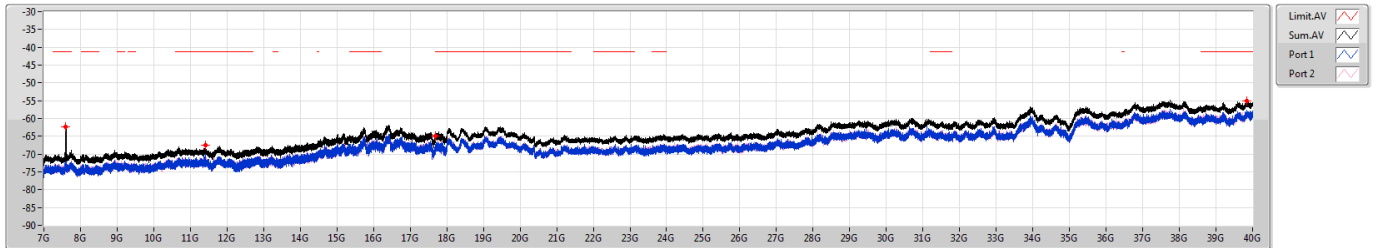

5.47-5.725GHz_802.11ax HEW80_RU106_Index58_80MHz_Nss1,(MCS0)_2TX

CSE [PK]

5690MHz Straddle 5.47-5.725GHz

5.47-5.725GHz_802.11ax HEW80_RU106_Index58_80MHz_Nss1,(MCS0)_2TX

CSE [AV]

5690MHz Straddle 5.47-5.725GHz