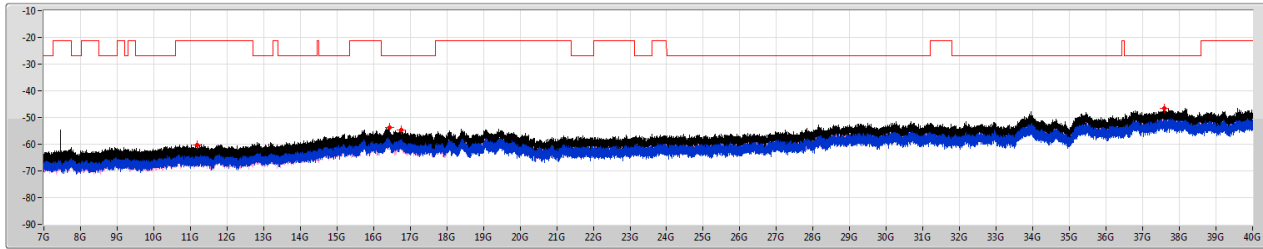

5.47-5.725GHz_802.11ax HEW40_RU52_Index42_40MHz_Nss1,(MCS0)_2TX

CSE [PK]

5590MHz

Limit:PK ☒

Sum:PK ☒

Port 1 ☒

Port 2 ☒

F-Start(Hz)	F-Stop(Hz)	RBW(Hz)	Type	Freq(Hz)	Psum(dBm)	P1(dBm)	P2(dBm)
7G	18G	1M	PK	11.19341G	-60.23	-63.21	-63.28
7G	18G	1M	PK	16.44247G	-53.84	-56.64	-57.08
7G	18G	1M	PK	16.74841G	-54.63	-58.26	-57.10
18G	40G	1M	PK	37.58069G	-46.59	-50.26	-49.02

5.47-5.725GHz_802.11ax HEW40_RU52_Index42_40MHz_Nss1,(MCS0)_2TX

CSE [AV]

5590MHz