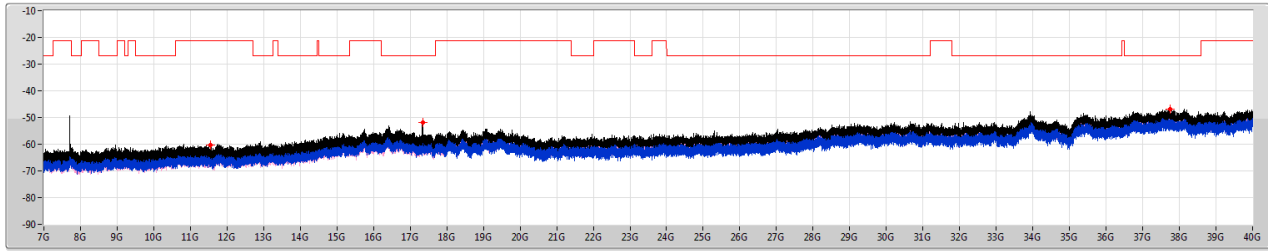

5.725-5.85GHz_802.11ax HEW20_RU106_Index53_20MHz_Nss1,(MCS0)_2TX

CSE [PK]

5785MHz

Limit.PK ☒

Sum.PK ☒

Port1 ☒

Port2 ☒

F-Start(Hz)	F-Stop(Hz)	RBW(Hz)	Type	Freq(Hz)	Psum(dBm)	P1(dBm)	P2(dBm)
7G	18G	1M	PK	11.55744G	-60.33	-62.04	-65.19
7G	18G	1M	PK	17.33691G	-51.88	-52.93	-56.58
18G	40G	1M	PK	37.75875G	-47.02	-50.85	-49.34

5.725-5.85GHz_802.11ax HEW20_RU106_Index53_20MHz_Nss1,(MCS0)_2TX

CSE [AV]

5785MHz