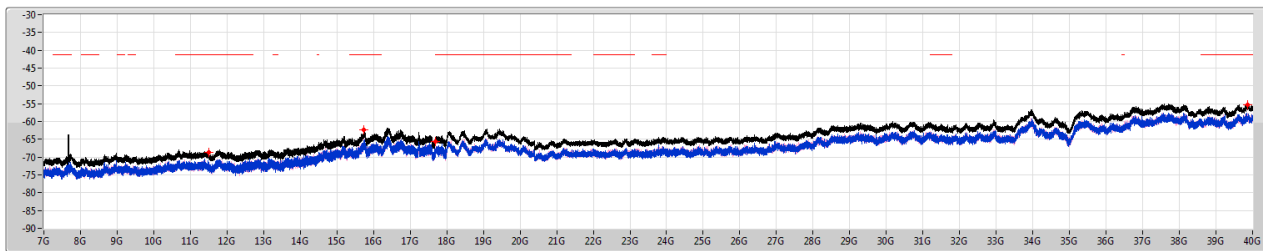

Limit.AV

Sum.AV

Port1

Port2

F-Start(Hz)	F-Stop(Hz)	RBW(Hz)	Type	Freq(Hz)	Psum(dBm)	P1(dBm)	P2(dBm)
7G	18G	1M	AV	11.49625G	-68.62	-71.45	-71.82
7G	18G	1M	AV	15.74294G	-62.45	-67.15	-64.25
7G	18G	1M	AV	17.70025G	-65.73	-69.35	-68.21
18G	40G	1M	AV	39.85219G	-55.25	-58.67	-57.88