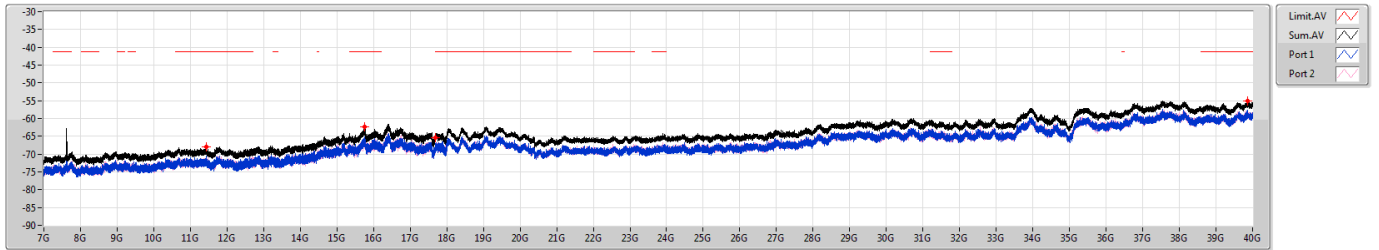

CSE [PK]

5720MHz Straddle 5.47-5.725GHz

5.47-5.725GHz_802.11ax HEW20_RU52_Index38_20MHz_Nss1,(MCS0)_2TX

CSE [AV]

5720MHz Straddle 5.47-5.725GHz

5.725-5.85GHz_802.11ax HEW20_RU52_Index38_20MHz_Nss1,(MCS0)_2TX