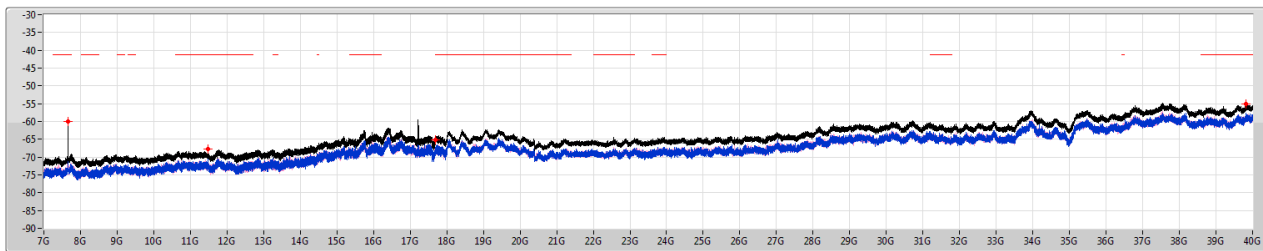

5.725-5.85GHz_802.11ax HEW20_RU106_Index53_20MHz_Nss1,(MCS0)_2TX

CSE [PK]

5745MHz

5.725-5.85GHz_802.11ax HEW20_RU106_Index53_20MHz_Nss1,(MCS0)_2TX

CSE [AV]

5745MHz

5.725-5.85GHz_802.11ax HEW20_RU106_Index53_20MHz_Nss1,(MCS0)_2TX