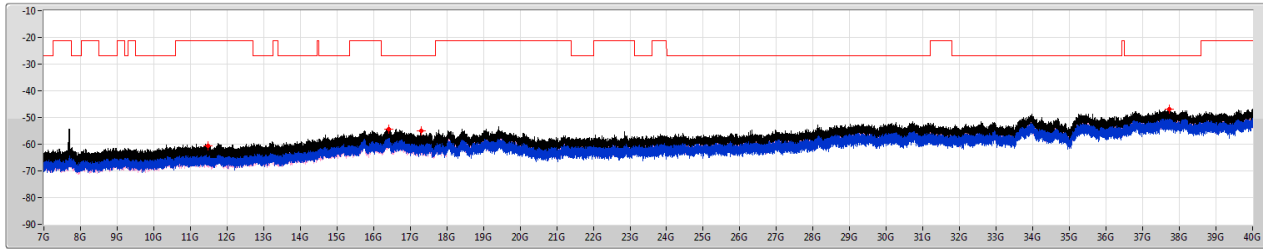

5.725-5.85GHz_802.11ax HEW80_RU242_Index62_80MHz_Nss1,(MCS0)_2TX

CSE [PK]

5775MHz

Limit:PK ☒

Sum:PK ☒

Port 1 ☒

Port 2 ☒

F-Start(Hz)	F-Stop(Hz)	RBW(Hz)	Type	Freq(Hz)	Psum(dBm)	P1(dBm)	P2(dBm)
7G	18G	1M	PK	11.48972G	-60.61	-62.88	-64.51
7G	18G	1M	PK	16.42322G	-54.23	-56.90	-57.61
7G	18G	1M	PK	17.29463G	-55.10	-60.07	-56.76
18G	40G	1M	PK	37.71888G	-46.76	-51.00	-48.82

5.725-5.85GHz_802.11ax HEW80_RU242_Index62_80MHz_Nss1,(MCS0)_2TX

CSE [AV]

5775MHz