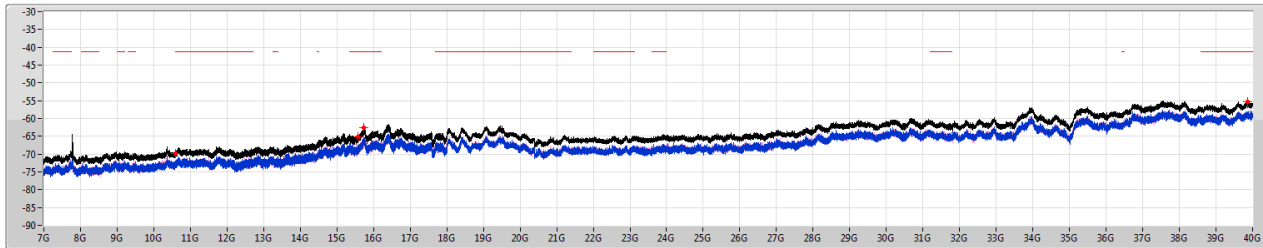

Limit:AV ☒

Sum:AV ☒

Port:1 ☒

Port:2 ☒

F-Start(Hz)	F-Stop(Hz)	RBW(Hz)	Type	Freq(Hz)	Psum(dBm)	P1(dBm)	P2(dBm)
7G	18G	1M	AV	10.60009G	-69.77	-73.08	-72.50
7G	18G	1M	AV	15.57209G	-65.15	-68.08	-68.24
7G	18G	1M	AV	15.73709G	-62.54	-65.31	-65.80
18G	40G	1M	AV	39.85425G	-55.27	-58.15	-58.42