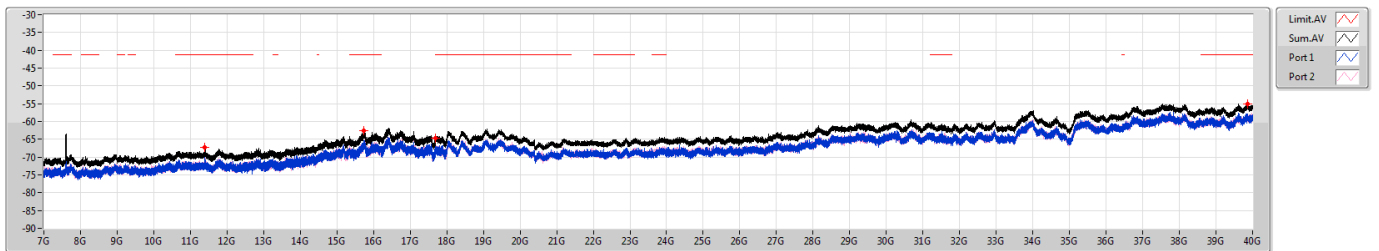

5.47-5.725GHz_802.11ax HEW40_RU242_Index61_40MHz_Nss1,(MCS0)_2TX

CSE [PK]

5710MHz Straddle 5.47-5.725GHz

5.47-5.725GHz_802.11ax HEW40_RU242_Index61_40MHz_Nss1,(MCS0)_2TX

CSE [AV]

5710MHz Straddle 5.47-5.725GHz