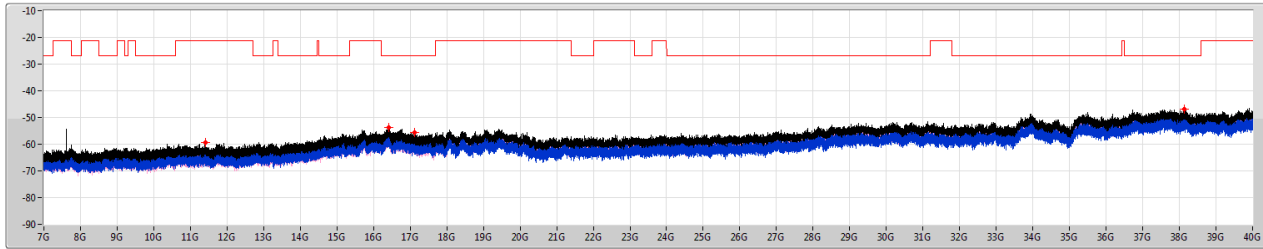

5.47-5.725GHz_802.11ax HEW40_RU106_Index54_40MHz_Nss1,(MCS0)_2TX

CSE [PK]

5710MHz Straddle 5.47-5.725GHz

Limit:PK ☒

Sum:PK ☒

Port:1 ☒

Port:2 ☒

F-Start(Hz)	F-Stop(Hz)	RBW(Hz)	Type	Freq(Hz)	Psum(dBm)	P1(dBm)	P2(dBm)
7G	18G	1M	PK	11.42269G	-59.44	-62.07	-62.87
7G	18G	1M	PK	16.40569G	-53.77	-56.85	-56.71
7G	18G	1M	PK	17.12034G	-55.59	-59.50	-57.85
18G	40G	1M	PK	38.14169G	-46.81	-51.27	-48.74

5.47-5.725GHz_802.11ax HEW40_RU106_Index54_40MHz_Nss1,(MCS0)_2TX

CSE [AV]

5710MHz Straddle 5.47-5.725GHz