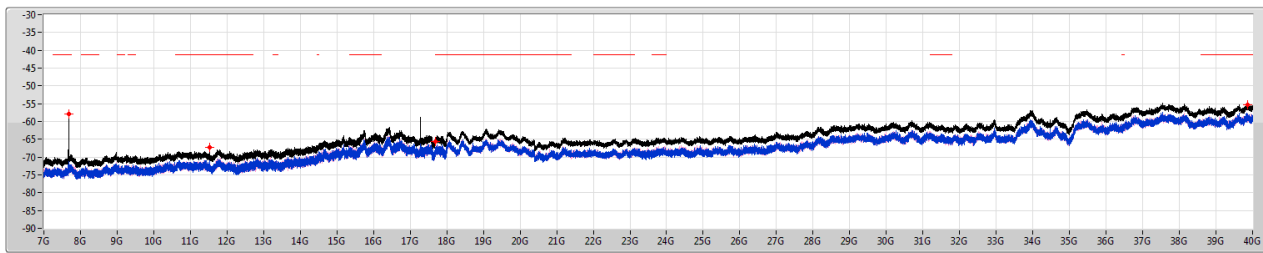

5.725-5.85GHz_802.11ax HEW40_RU52_Index42_40MHz_Nss1,(MCS0)_2TX

CSE [PK]

5755MHz

5.725-5.85GHz_802.11ax HEW40_RU52_Index42_40MHz_Nss1,(MCS0)_2TX

CSE [AV]

5755MHz

5.725-5.85GHz_802.11ax_HEW40_RU52_Index42_40MHz_Nss1,(MCS0)_2TX