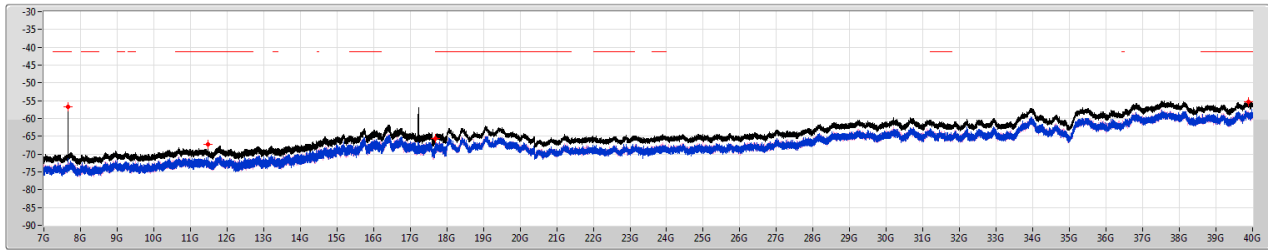

CSE [PK]

5745MHz

5.725-5.85GHz_802.11ax HEW20_RU52_Index38_20MHz_Nss1,(MCS0)_2TX

CSE [AV]

5745MHz

5.725-5.85GHz_802.11ax_HEW20_RU52_Index38_20MHz_Nss1,(MCS0)_2TX

CSE [PK]

5785MHz