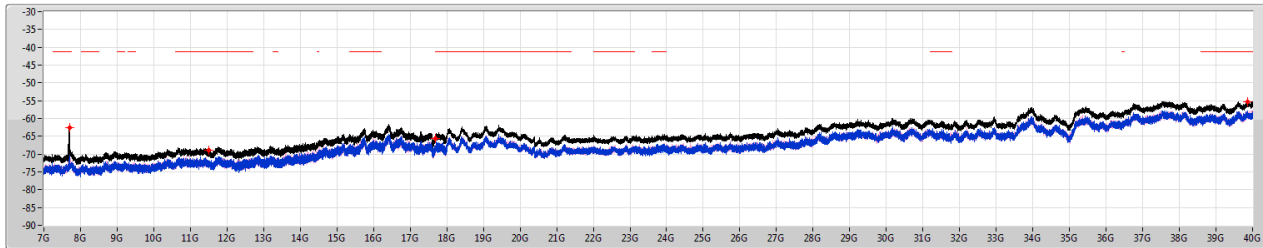

Limit:AV ☒

Sum:AV ☒

Port 1 ☒

Port 2 ☒

F-Start(Hz)	F-Stop(Hz)	RBW(Hz)	Type	Freq(Hz)	Psum(dBm)	P1(dBm)	P2(dBm)
7G	18G	1M	AV	7.69541G	-62.58	-71.14	-63.23
7G	18G	1M	AV	11.49419G	-69.00	-72.01	-72.01
7G	18G	1M	AV	17.70025G	-65.59	-68.68	-68.52
18G	40G	1M	AV	39.86319G	-55.27	-57.97	-58.62