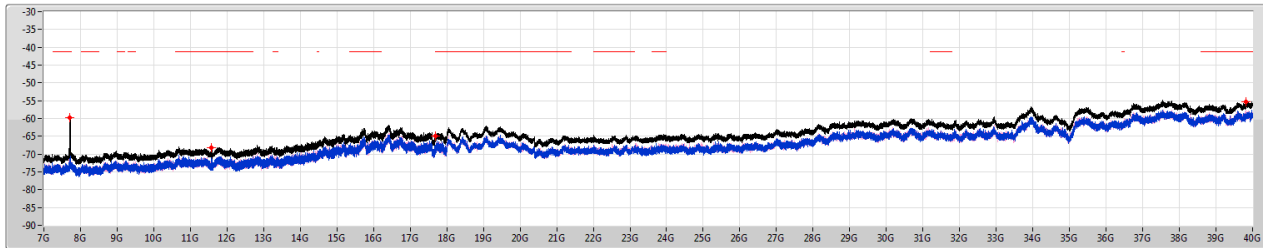

☒ Limit.AV
☒ Sum.AV
☒ Port 1
☒ Port 2

F-Start(Hz)	F-Stop(Hz)	RBW(Hz)	Type	Freq(Hz)	Psum(dBm)	P1(dBm)	P2(dBm)
7G	18G	1M	AV	7.71363G	-59.71	-68.68	-60.30
7G	18G	1M	AV	11.58116G	-68.15	-70.86	-71.48
7G	18G	1M	AV	17.70025G	-64.89	-67.48	-68.36
18G	40G	1M	AV	39.824G	-55.31	-59.10	-57.66