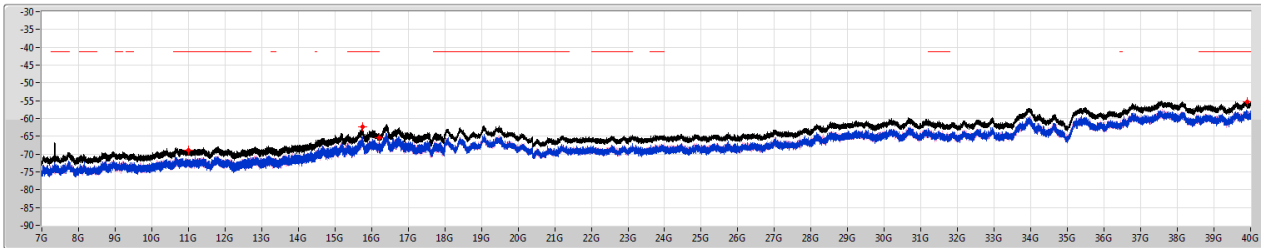

5.47-5.725GHz_802.11ax HEW40_RU52_Index42_40MHz_Nss1,(MCS0)_2TX

CSE [PK]

5510MHz

5.47-5.725GHz_802.11ax HEW40_RU52_Index42_40MHz_Nss1,(MCS0)_2TX

CSE [AV]

5510MHz

5.47-5.725GHz_802.11ax HEW40_RU52_Index42_40MHz_Nss1,(MCS0)_2TX