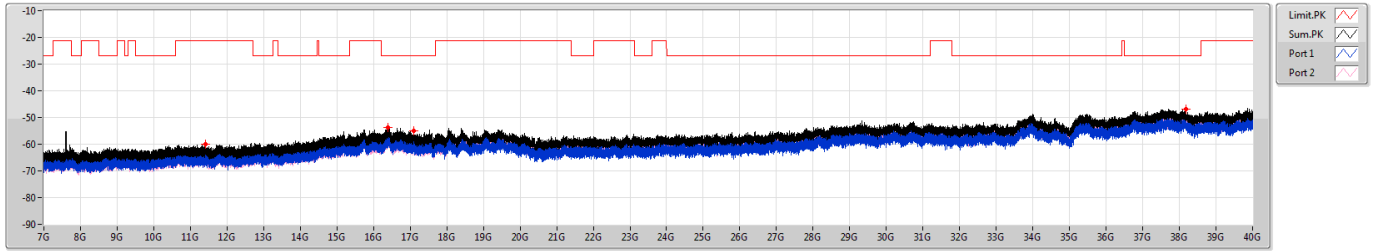

5.47-5.725GHz_802.11ax HEW40_RU242_Index61_40MHz_Nss1,(MCS0)_2TX

CSE [PK]

5710MHz Straddle 5.47-5.725GHz