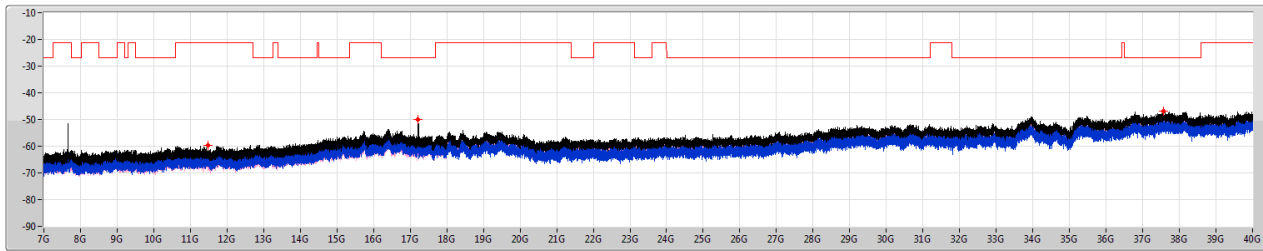

5.725-5.85GHz_802.11ax HEW20_RU106_Index53_20MHz_Nss1,(MCS0)_2TX

CSE [PK]

5745MHz