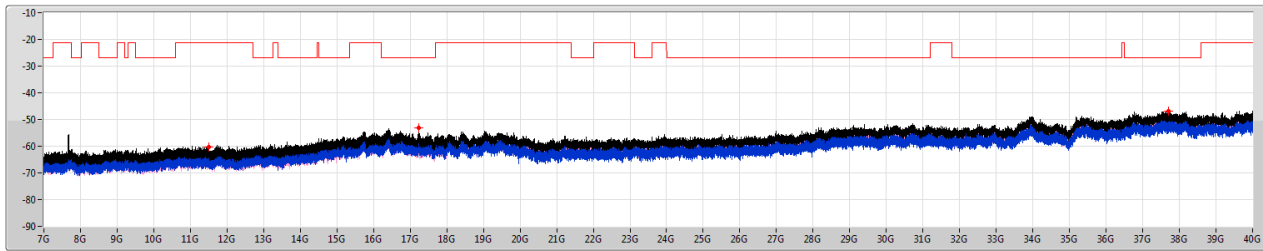

5.725-5.85GHz_802.11ax HEW40_RU242_Index61_40MHz_Nss1,(MCS0)_2TX

CSE [PK]

5755MHz

Limit.PK

Sum.PK

Port1

Port2

F-Start(Hz)	F-Stop(Hz)	RBW(Hz)	Type	Freq(Hz)	Psum(dBm)	P1(dBm)	P2(dBm)
7G	18G	1M	PK	11.51447G	-60.30	-65.14	-62.03
7G	18G	1M	PK	17.241G	-53.20	-54.01	-60.90
18G	40G	1M	PK	37.69413G	-46.82	-50.30	-49.40

5.725-5.85GHz_802.11ax HEW40_RU242_Index61_40MHz_Nss1,(MCS0)_2TX

CSE [AV]

5755MHz