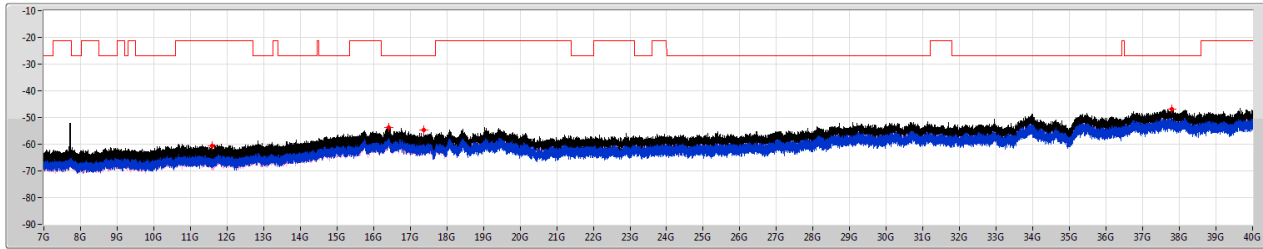

5.725-5.85GHz_802.11ax HEW80_RU106_Index58_80MHz_Nss1,(MCS0)_2TX

CSE [PK]

5775MHz

☒ Limit.PK
☒ Sum.PK
☒ Port 1
☒ Port 2

F-Start(Hz)	F-Stop(Hz)	RBW(Hz)	Type	Freq(Hz)	Psum(dBm)	P1(dBm)	P2(dBm)
7G	18G	1M	PK	11.58459G	-60.59	-61.89	-66.45
7G	18G	1M	PK	16.41841G	-53.87	-55.18	-59.73
7G	18G	1M	PK	17.36819G	-54.66	-55.45	-62.48
18G	40G	1M	PK	37.78281G	-46.96	-48.78	-51.62

5.725-5.85GHz_802.11ax HEW80_RU106_Index58_80MHz_Nss1,(MCS0)_2TX

CSE [AV]

5775MHz