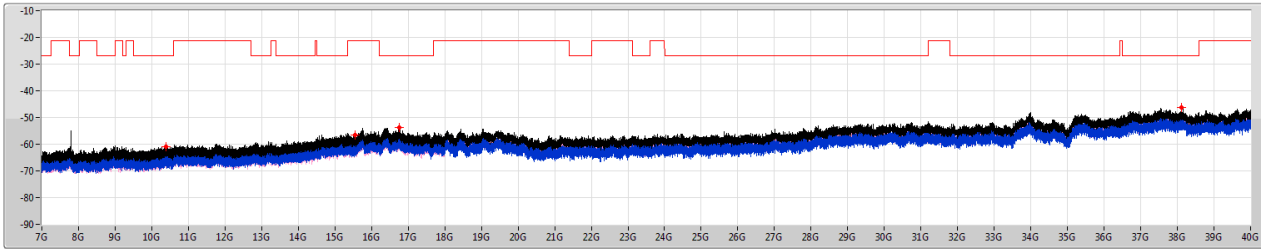

5795MHz

5.725-5.85GHz_802.11ax HEW40_RU26_Index12_40MHz_Nss1,(MCS0)_2TX

CSE [AV]

5795MHz

5.15-5.25GHz_802.11ax_HEW40_RU52_Index42_40MHz_Nss1,(MCS0)_2TX

CSE [PK]

5190MHz

Limit:PK