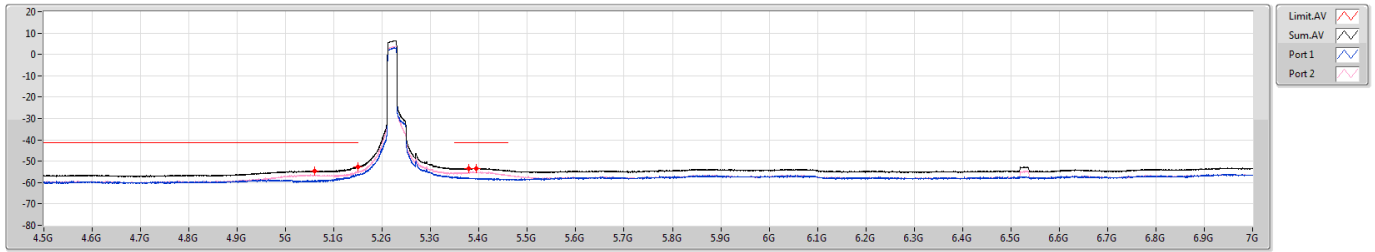

5.15-5.25GHz\_802.11ax\_HEW40\_RU242\_Index61\_40MHz\_Nss1,(MCS0)\_2TX

CSE Bandedge [PK]

5230MHz

5.15-5.25GHz\_802.11ax\_HEW40\_RU242\_Index61\_40MHz\_Nss1,(MCS0)\_2TX

CSE Bandedge [AV]

5230MHz

5.25-5.35GHz\_802.11ax\_HEW40\_RU242\_Index61\_40MHz\_Nss1,(MCS0)\_2TX