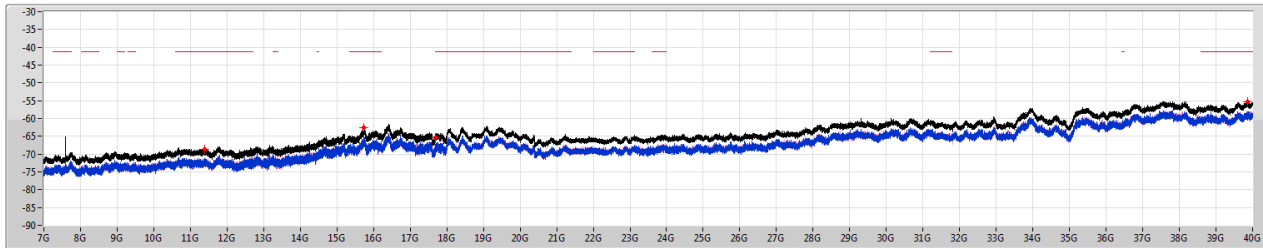

F-Start(Hz)	F-Stop(Hz)	RBW(Hz)	Type	Freq(Hz)	Psum(dBm)	P1(dBm)	P2(dBm)
7G	18G	1M	AV	11.39347G	-68.68	-71.69	-71.69
7G	18G	1M	AV	15.74431G	-62.67	-65.62	-65.75
7G	18G	1M	AV	17.70025G	-65.32	-67.62	-69.17
18G	40G	1M	AV	39.86388G	-55.22	-58.23	-58.23