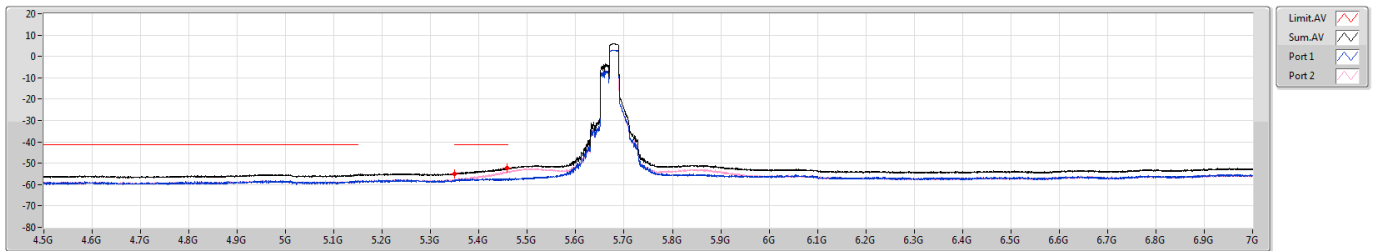

F-Start[Hz]	F-Stop[Hz]	RBW[Hz]	Type	Freq[Hz]	Psum(dBm)	P1(dBm)	P2(dBm)
4.5G	5.35G	1M	AV	5.35G	-54.93	-58.34	-57.58
5.35G	5.47G	1M	AV	5.45764G	-52.18	-57.52	-53.68