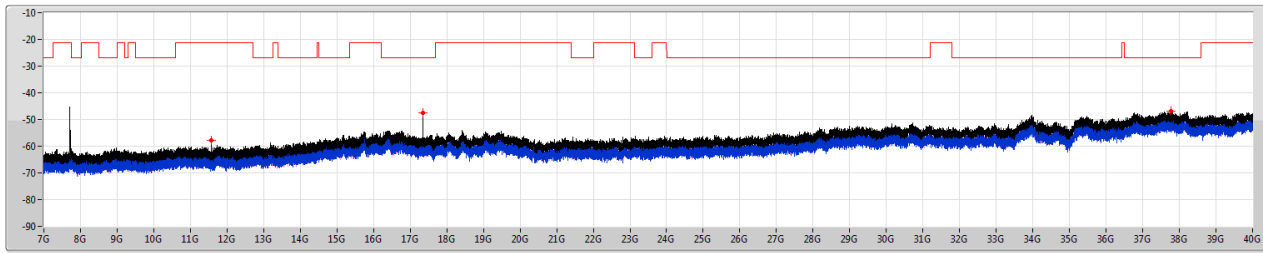

5.725-5.85GHz_802.11ax HEW20_RU26_Index3_20MHz_Nss1,(MCS0)_2TX

CSE [PK]

5785MHz