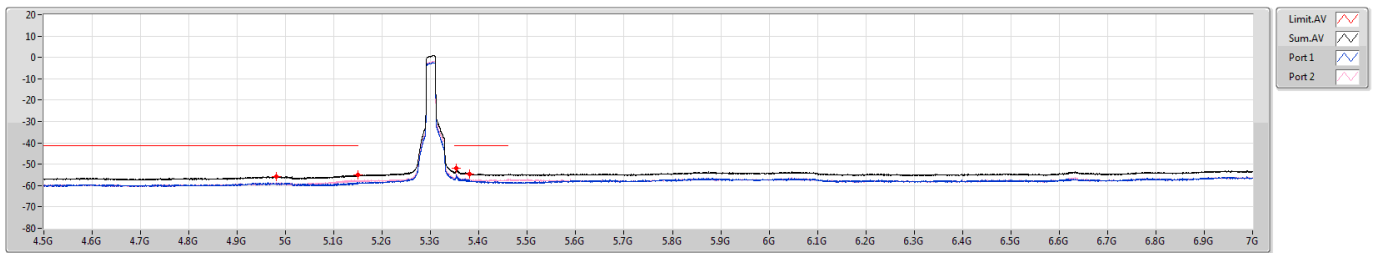

5.25-5.35GHz_802.11ax_HEW40_RU242_Index61_40MHz_Nss1,(MCS0)_2TX

CSE Bandedge [AV]

5310MHz