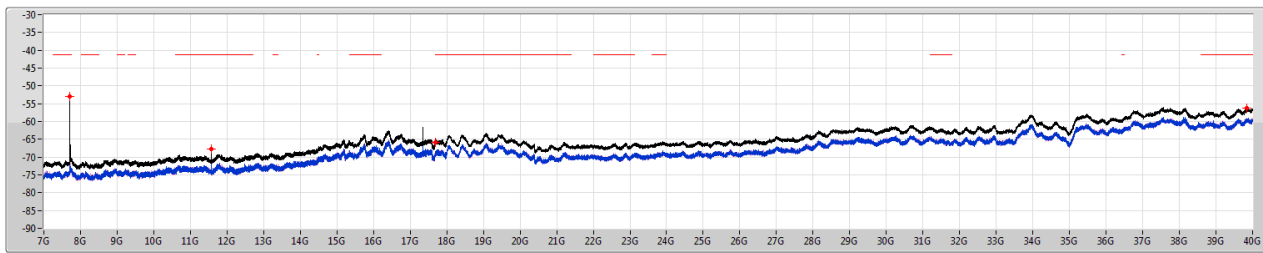

CSE [PK]

5785MHz

5.725-5.85GHz\_802.11ax HEW20\_RU26\_Index3\_20MHz\_Nss1,(MCS0)\_2TX

CSE [AV]

5785MHz

5.725-5.85GHz\_802.11ax HEW20\_RU26\_Index3\_20MHz\_Nss1,(MCS0)\_2TX

CSE [PK]

5825MHz