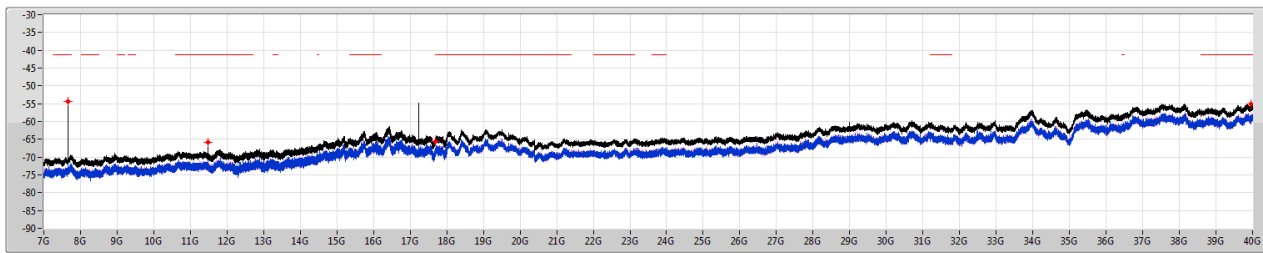

5.725-5.85GHz\_802.11ax\_HEW20\_RU26\_Index3\_20MHz\_Nss1,(MCS0)\_2TX

CSE [PK]

5745MHz

5.725-5.85GHz\_802.11ax\_HEW20\_RU26\_Index3\_20MHz\_Nss1,(MCS0)\_2TX

CSE [AV]

5745MHz

5.725-5.85GHz\_802.11ax HEW20\_RU26\_Index3\_20MHz\_Nss1,(MCS0)\_2TX