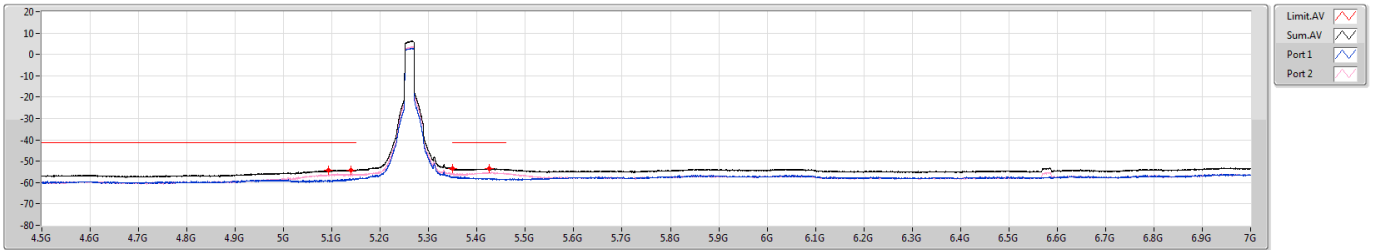

CSE Bandedge [PK]

5270MHz

5.25-5.35GHz\_802.11ax\_HEW40\_RU242\_Index61\_40MHz\_Nss1,(MCS0)\_2TX

CSE Bandedge [AV]

5270MHz

5.25-5.35GHz\_802.11ax\_HEW40\_RU242\_Index61\_40MHz\_Nss1,(MCS0)\_2TX

CSE Bandedge [PK]