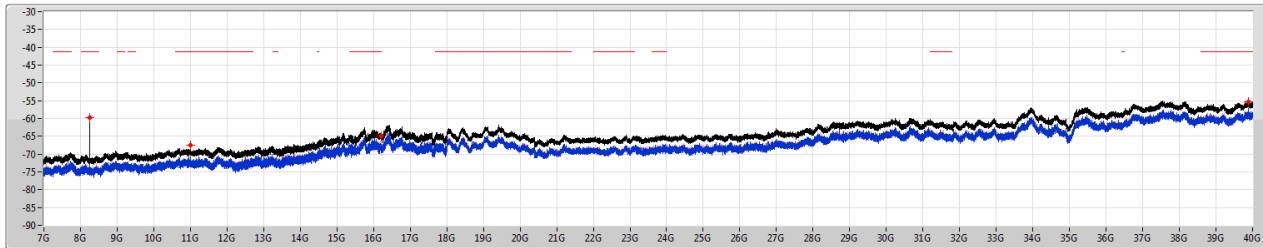

LimitAV ☒

Sum.AV ☒

Port 1 ☒

Port 2 ☒

F-Start(Hz)	F-Stop(Hz)	RBW(Hz)	Type	Freq(Hz)	Psum(dBm)	P1(dBm)	P2(dBm)
7G	18G	1M	AV	8.24747G	-59.79	-63.12	-62.51
7G	18G	1M	AV	10.99506G	-67.61	-71.04	-70.23
7G	18G	1M	AV	16.19978G	-64.84	-67.68	-68.03
18G	40G	1M	AV	39.879G	-55.36	-57.24	-59.90