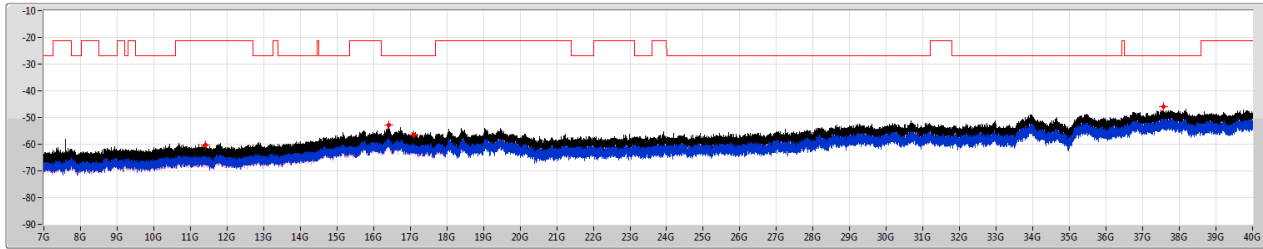

5.47-5.725GHz_802.11ax HEW20_RU26_Index3_20MHz_Nss1,(MCS0)_2TX

CSE [PK]

5700MHz

F-Start(Hz)	F-Stop(Hz)	RBW(Hz)	Type	Freq(Hz)	Psum(dBm)	P1(dBm)	P2(dBm)
7G	18G	1M	PK	11.4055G	-60.27	-66.21	-61.55
7G	18G	1M	PK	16.42391G	-52.77	-55.33	-56.28
7G	18G	1M	PK	17.08975G	-56.46	-58.37	-60.95
18G	40G	1M	PK	37.56075G	-45.89	-50.35	-47.81

5.47-5.725GHz_802.11ax HEW20_RU26_Index3_20MHz_Nss1,(MCS0)_2TX

CSE [AV]

5700MHz