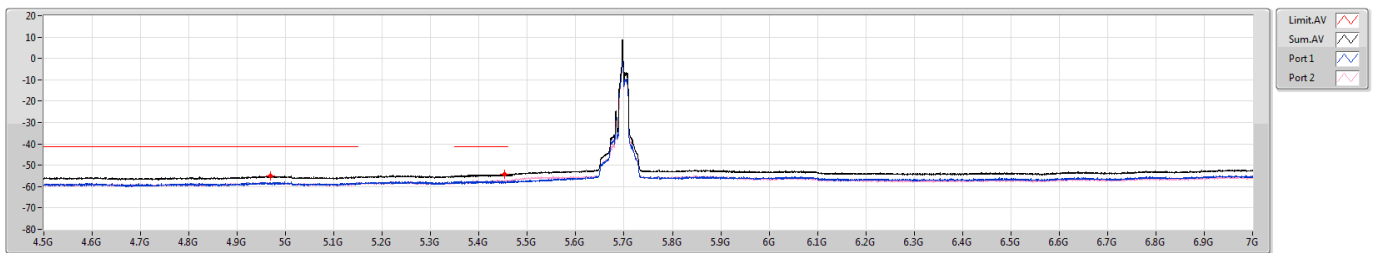

F-Start[Hz]	F-Stop[Hz]	RBW[Hz]	Type	Freq[Hz]	Psum(dBm)	P1(dBm)	P2(dBm)
4.5G	5.35G	1M	AV	4.96878G	-54.98	-57.99	-57.99
5.35G	5.47G	1M	AV	5.45284G	-54.35	-58.02	-56.79