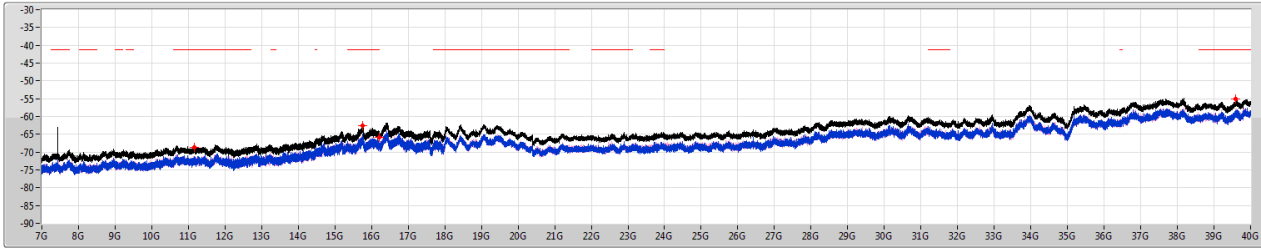

5.47-5.725GHz\_802.11ax HEW20\_RU26\_Index3\_20MHz\_Nss1,(MCS0)\_2TX

CSE [PK]

5580MHz

5.47-5.725GHz\_802.11ax HEW20\_RU26\_Index3\_20MHz\_Nss1,(MCS0)\_2TX

CSE [AV]

5580MHz

5.47-5.725GHz\_802.11ax HEW20\_RU26\_Index3\_20MHz\_Nss1,(MCS0)\_2TX