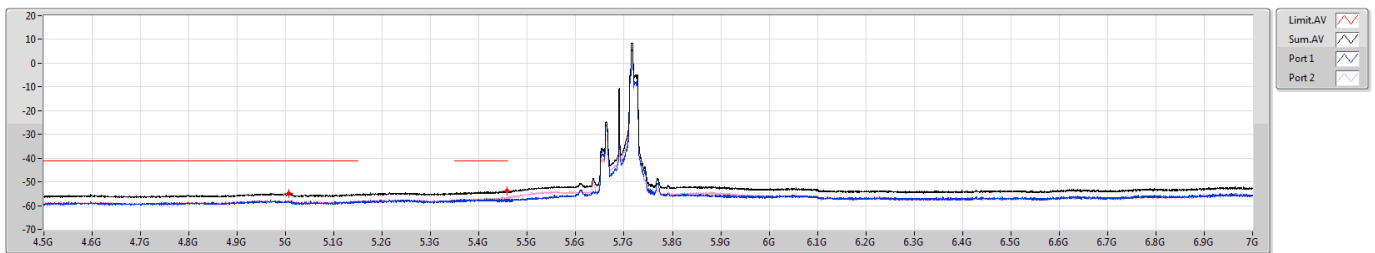

F-Start[Hz]	F-Stop[Hz]	RBW[Hz]	Type	Freq[Hz]	Psum(dBm)	P1(dBm)	P2(dBm)
4.5G	5.35G	1M	AV	5.00575G	-54.92	-58.35	-57.55
5.35G	5.47G	1M	AV	5.45764G	-53.99	-57.50	-56.56