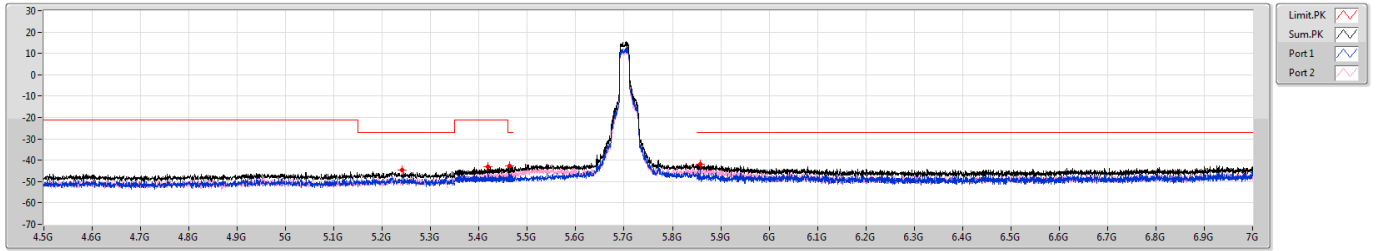

5.47-5.725GHz_802.11ax HEW40_RU242_Index61_40MHz_Nss1,(MCS0)_2TX

CSE Bandedge [PK]

5710MHz Straddle 5.47-5.725GHz

F-Start[Hz]	F-Stop[Hz]	RBW[Hz]	Type	Freq[Hz]	Psum(dBm)	P1(dBm)	P2(dBm)
4.5G	5.35G	1M	PK	5.2412G	-44.70	-45.86	-50.98
5.35G	5.46G	1M	PK	5.41809G	-43.11	-45.52	-46.82
5.46G	5.47G	1M	PK	5.4629G	-42.52	-48.49	-43.78
5.85G	7G	1M	PK	5.85748G	-41.78	-44.65	-44.93

5.47-5.725GHz_802.11ax HEW40_RU242_Index61_40MHz_Nss1,(MCS0)_2TX

CSE Bandedge [AV]

5710MHz Straddle 5.47-5.725GHz