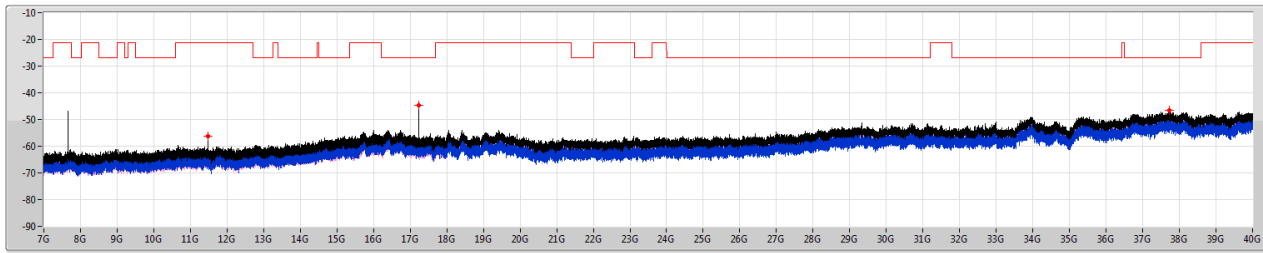

5.725-5.85GHz\_802.11ax\_HEW20\_RU26\_Index3\_20MHz\_Nss1,(MCS0)\_2TX

CSE [PK]

5745MHz

5.725-5.85GHz\_802.11ax\_HEW20\_RU26\_Index3\_20MHz\_Nss1,(MCS0)\_2TX

CSE [AV]

5745MHz

5.725-5.85GHz\_802.11ax HEW20\_RU26\_Index3\_20MHz\_Nss1,(MCS0)\_2TX