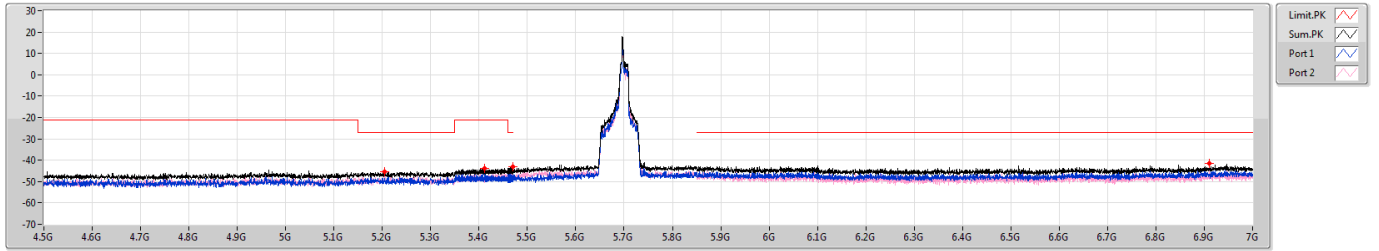

5.47-5.725GHz_802.11ax HEW80_RU26_Index21_80MHz_Nss1,(MCS0)_2TX

CSE Bandedge [PK]

5690MHz Straddle 5.47-5.725GHz

F-Start[Hz]	F-Stop[Hz]	RBW[Hz]	Type	Freq[Hz]	Psum(dBm)	P1(dBm)	P2(dBm)
4.5G	5.35G	1M	PK	5.20508G	-45.22	-48.68	-47.83
5.35G	5.46G	1M	PK	5.41072G	-43.84	-45.73	-48.36
5.46G	5.47G	1M	PK	5.46994G	-43.08	-47.26	-45.17
5.85G	7G	1M	PK	6.91088G	-41.63	-47.16	-43.05

5.47-5.725GHz_802.11ax HEW80_RU26_Index21_80MHz_Nss1,(MCS0)_2TX

CSE Bandedge [AV]

5690MHz Straddle 5.47-5.725GHz