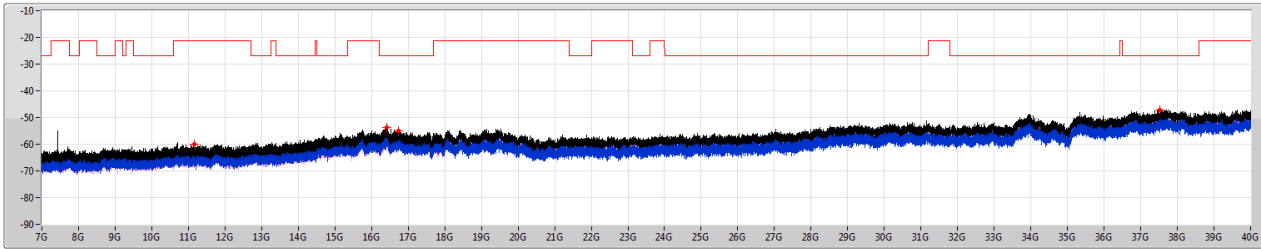

5.47-5.725GHz\_802.11ax HEW20\_RU26\_Index3\_20MHz\_Nss1,(MCS0)\_2TX

CSE [PK]

5580MHz

5.47-5.725GHz\_802.11ax HEW20\_RU26\_Index3\_20MHz\_Nss1,(MCS0)\_2TX

CSE [AV]

5580MHz

5.47-5.725GHz\_802.11ax HEW20\_RU26\_Index3\_20MHz\_Nss1,(MCS0)\_2TX