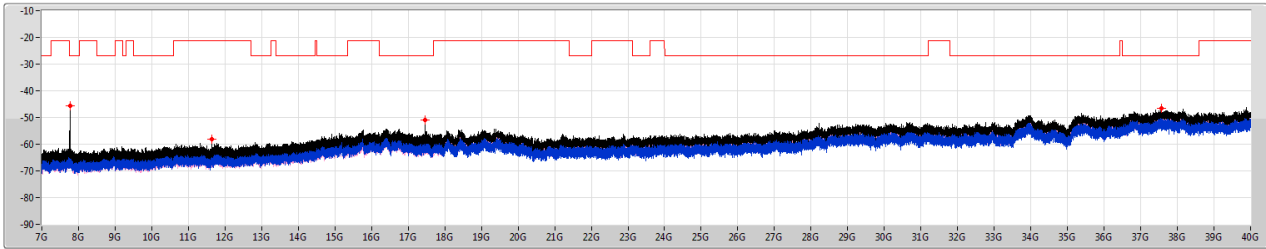

CSE [PK]

5785MHz

5.725-5.85GHz\_802.11ax HEW20\_RU26\_Index3\_20MHz\_Nss1,(MCS0)\_2TX

CSE [AV]

5785MHz

5.725-5.85GHz\_802.11ax HEW20\_RU26\_Index3\_20MHz\_Nss1,(MCS0)\_2TX

CSE [PK]

5825MHz