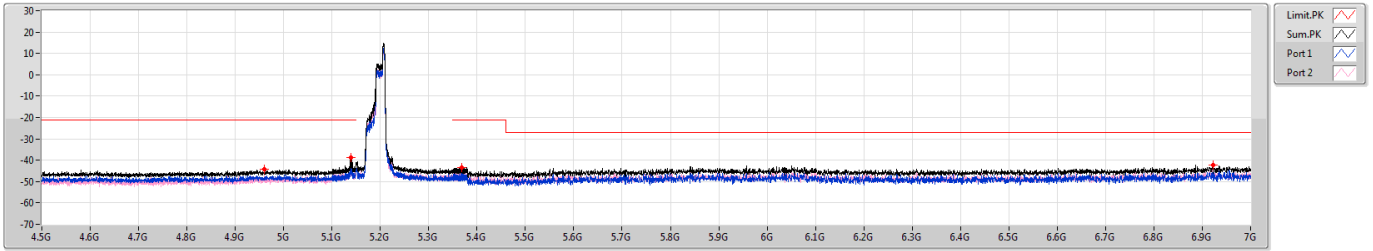

5.15-5.25GHz_802.11ax_HEW40_RU52_Index44_40MHz_Nss1,(MCS0)_2TX

CSE Bandedge [PK]

5190MHz