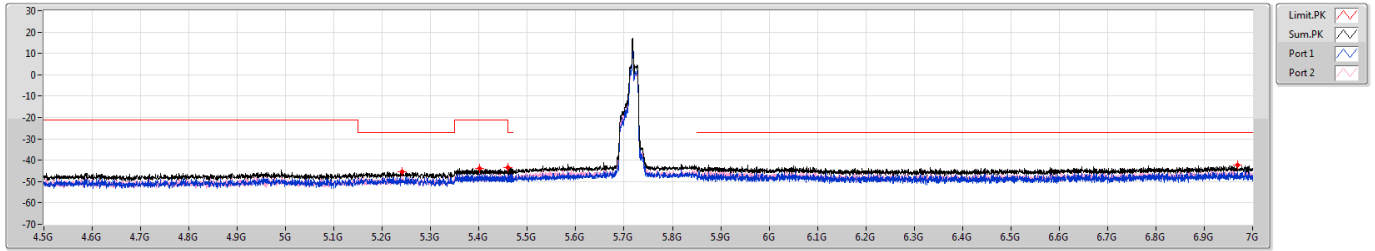

5.47-5.725GHz_802.11ax HEW40_RU26_Index12_40MHz_Nss1,(MCS0)_2TX

CSE Bandedge [PK]

5710MHz Straddle 5.47-5.725GHz