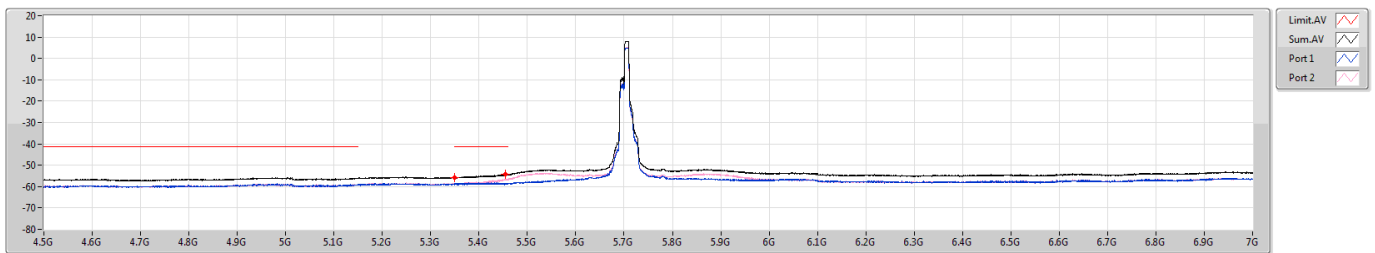

F-Start[Hz]	F-Stop[Hz]	RBW[Hz]	Type	Freq[Hz]	Psum(dBm)	P1(dBm)	P2(dBm)
4.5G	5.35G	1M	AV	5.35G	-55.81	-58.68	-58.96
5.35G	5.47G	1M	AV	5.45536G	-54.40	-58.62	-56.47