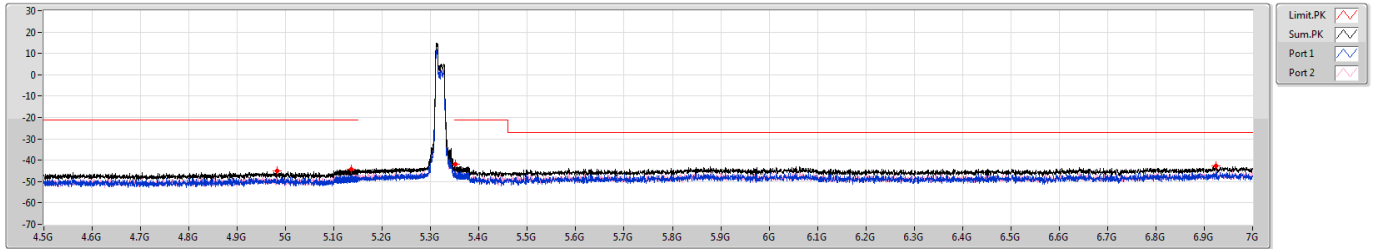

5.25-5.35GHz_802.11ax_HEW20_RU52_Index37_20MHz_Nss1,(MCS0)_2TX

CSE Bandedge [PK]

5320MHz