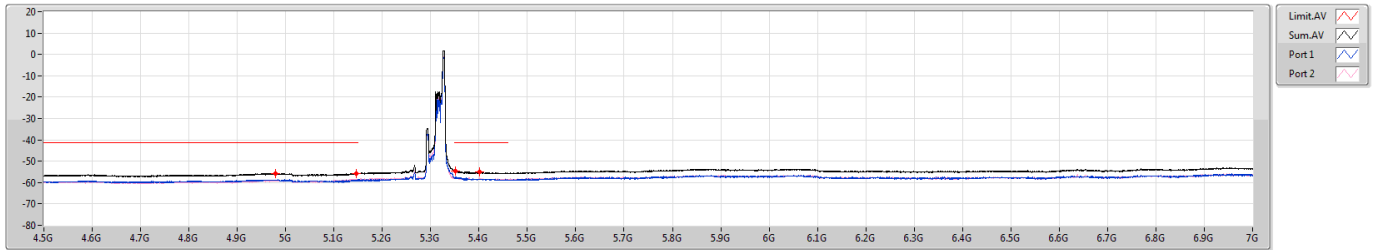

F-Start(Hz)	F-Stop(Hz)	RBW(Hz)	Type	Freq(Hz)	Psum(dBm)	P1(dBm)	P2(dBm)
4.5G	5.1G	1M	AV	4.9785G	-55.76	-58.77	-58.77
5.1G	5.15G	1M	AV	5.14635G	-55.61	-58.76	-58.49
5.35G	5.38G	1M	AV	5.35162G	-54.64	-57.53	-57.78
5.38G	7G	1M	AV	5.40147G	-55.19	-58.62	-57.81