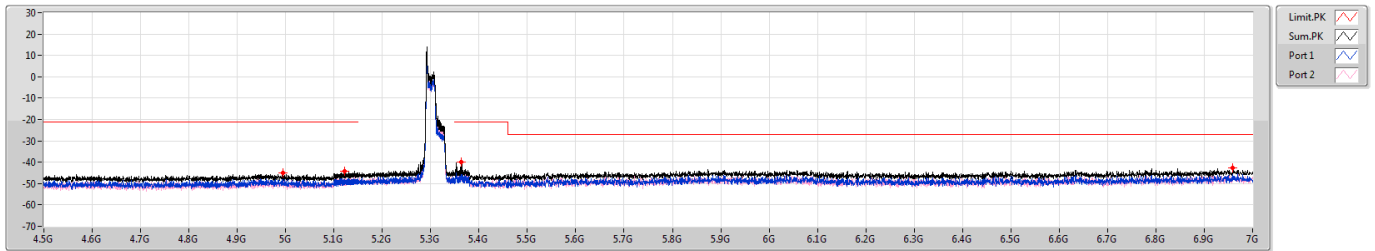

5.25-5.35GHz_802.11ax_HEW40_RU26_Index0_40MHz_Nss1,(MCS0)_2TX

CSE Bandedge [PK]

5310MHz

F-Start(Hz)	F-Stop(Hz)	RBW(Hz)	Type	Freq(Hz)	Psum(dBm)	P1(dBm)	P2(dBm)
4.5G	5.1G	1M	PK	4.9938G	-44.92	-47.53	-48.37
5.1G	5.15G	1M	PK	5.12175G	-44.16	-48.01	-46.46
5.35G	5.38G	1M	PK	5.36353G	-39.82	-46.15	-40.97
5.38G	7G	1M	PK	6.9995G	-42.75	-44.61	-47.33

5.25-5.35GHz_802.11ax_HEW40_RU26_Index0_40MHz_Nss1,(MCS0)_2TX

CSE Bandedge [AV]

5310MHz