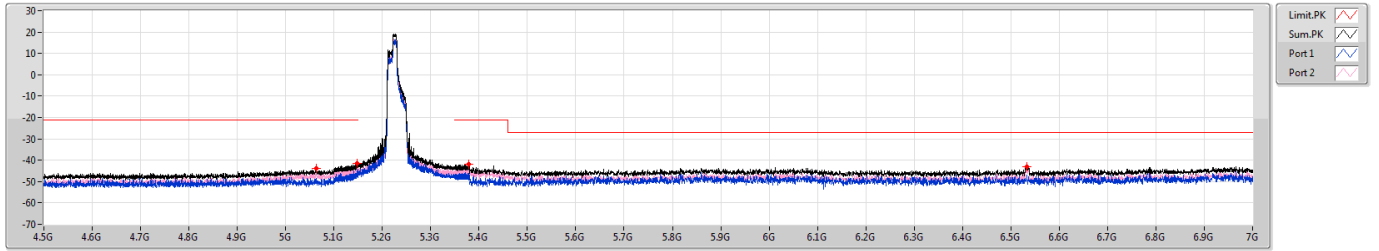

5.15-5.25GHz_802.11ax_HEW40_RU106_Index54_40MHz_Nss1,(MCS0)_2TX

CSE Bandedge [PK]

5230MHz

5.15-5.25GHz_802.11ax_HEW40_RU106_Index54_40MHz_Nss1,(MCS0)_2TX

CSE Bandedge [AV]

5230MHz

5.25-5.35GHz_802.11ax_HEW40_RU106_Index54_40MHz_Nss1,(MCS0)_2TX