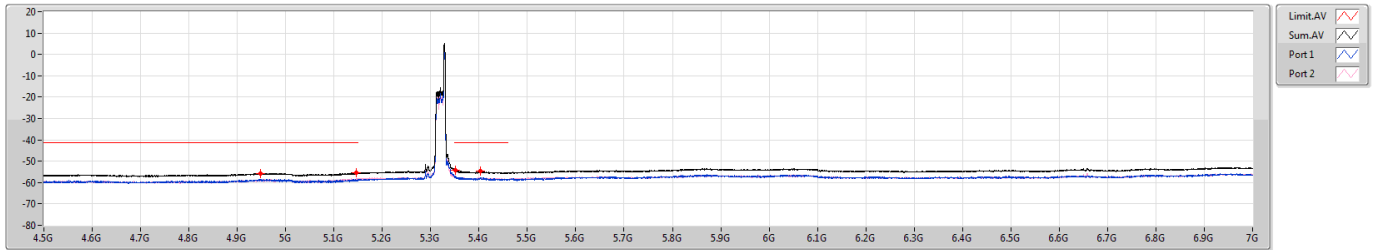

5.25-5.35GHz_802.11ax_HEW20_RU26_Index8_20MHz_Nss1,(MCS0)_2TX

CSE Bandedge [PK]

5320MHz

5.25-5.35GHz_802.11ax_HEW20_RU26_Index8_20MHz_Nss1,(MCS0)_2TX

CSE Bandedge [AV]

5320MHz

5.47-5.725GHz_802.11ax HEW20_RU26_Index8_20MHz_Nss1,(MCS0)_2TX