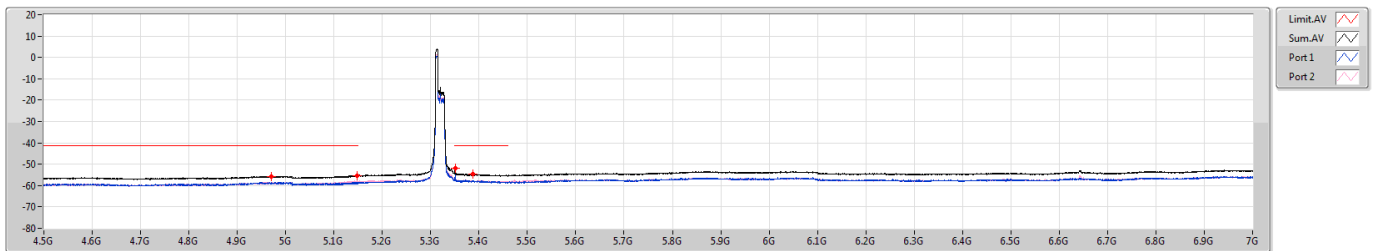

5.25-5.35GHz_802.11ax_HEW20_RU52_Index37_20MHz_Nss1,(MCS0)_2TX

CSE Bandedge [PK]

5320MHz

5.25-5.35GHz_802.11ax_HEW20_RU52_Index37_20MHz_Nss1,(MCS0)_2TX

CSE Bandedge [AV]

5320MHz

5.47-5.725GHz_802.11ax HEW20_RU52_Index37_20MHz_Nss1,(MCS0)_2TX