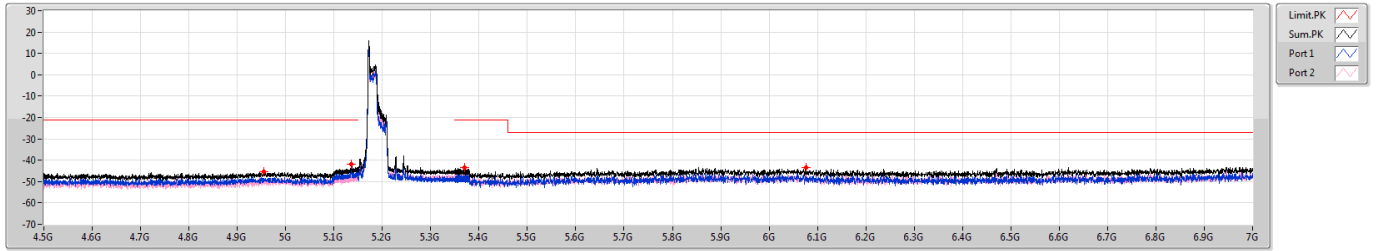

5.15-5.25GHz_802.11ax_HEW40_RU26_Index0_40MHz_Nss1,(MCS0)_2TX

CSE Bandedge [PK]

5190MHz

5.15-5.25GHz_802.11ax_HEW40_RU26_Index0_40MHz_Nss1,(MCS0)_2TX

CSE Bandedge [AV]

5190MHz

5.25-5.35GHz_802.11ax_HEW40_RU26_Index0_40MHz_Nss1,(MCS0)_2TX