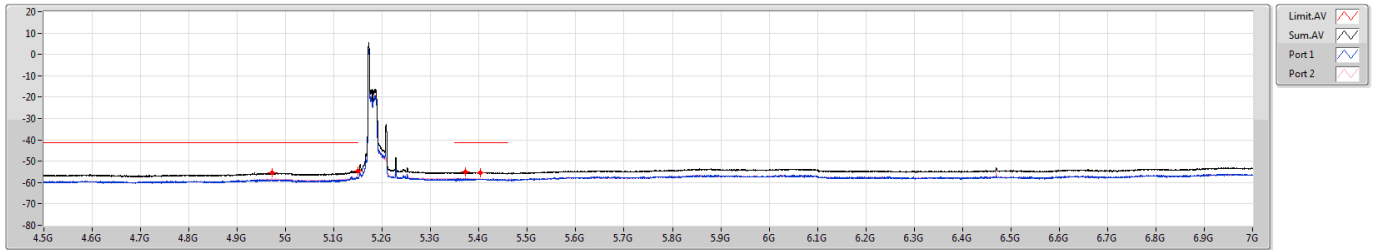

5.15-5.25GHz_802.11ax_HEW40_RU26_Index0_40MHz_Nss1,(MCS0)_2TX

CSE Bandedge [PK]

5190MHz

5.15-5.25GHz_802.11ax_HEW40_RU26_Index0_40MHz_Nss1,(MCS0)_2TX

CSE Bandedge [AV]

5190MHz

5.25-5.35GHz_802.11ax_HEW40_RU26_Index0_40MHz_Nss1,(MCS0)_2TX