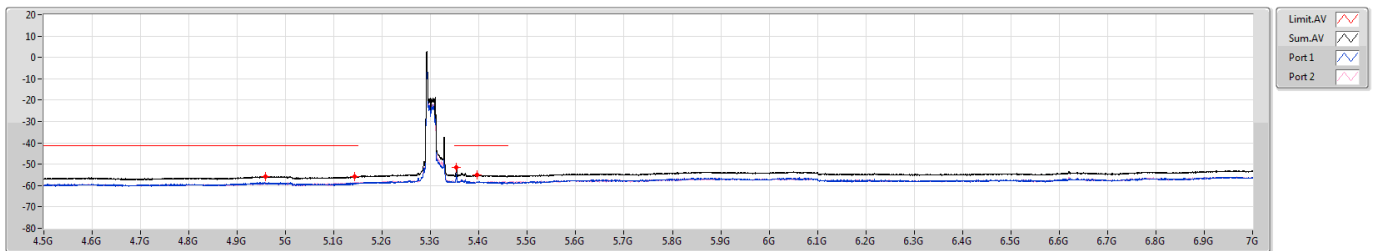

F-Start(Hz)	F-Stop(Hz)	RBW(Hz)	Type	Freq(Hz)	Psum(dBm)	P1(dBm)	P2(dBm)
4.5G	5.1G	1M	AV	4.959G	-55.72	-58.88	-58.59
5.1G	5.15G	1M	AV	5.1427G	-55.72	-58.87	-58.59
5.35G	5.38G	1M	AV	5.35303G	-51.36	-54.64	-54.12
5.38G	7G	1M	AV	5.39661G	-55.13	-58.14	-58.14