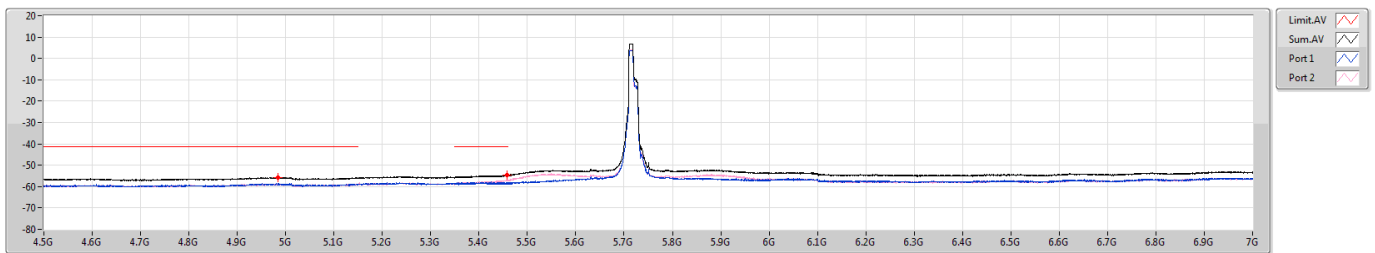

F-Start[Hz]	F-Stop[Hz]	RBW[Hz]	Type	Freq[Hz]	Psum(dBm)	P1(dBm)	P2(dBm)
4.5G	5.35G	1M	AV	4.98408G	-55.71	-58.58	-58.87
5.35G	5.47G	1M	AV	5.45824G	-54.58	-58.56	-56.79