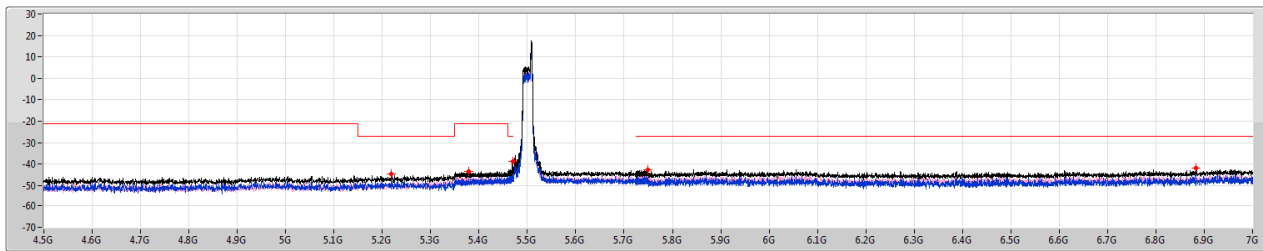

5.47-5.725GHz_802.11ax HEW20_RU26_Index8_20MHz_Nss1,(MCS0)_2TX

CSE Bandedge [PK]

5500MHz

F.Start(Hz)	F.Stop(Hz)	RBW(Hz)	Type	Freq(Hz)	Psum(dBm)	P1(dBm)	P2(dBm)
4.5G	5.35G	1M	PK	5.2191G	-44.55	-46.52	-48.93
5.35G	5.46G	1M	PK	5.37827G	-43.29	-46.96	-45.73
5.46G	5.47G	1M	PK	5.46929G	-38.92	-41.65	-42.22
5.725G	5.75G	1M	PK	5.74893G	-42.73	-46.16	-45.36
5.75G	7G	1M	PK	6.88344G	-41.89	-48.26	-43.03

5.47-5.725GHz_802.11ax HEW20_RU26_Index8_20MHz_Nss1,(MCS0)_2TX

CSE Bandedge [AV]

5500MHz