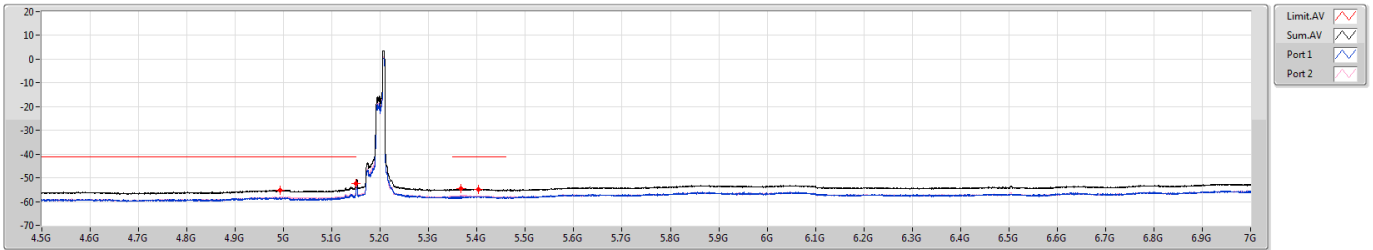

5.15-5.25GHz_802.11ax_HEW40_RU52_Index44_40MHz_Nss1,(MCS0)_2TX

CSE Bandedge [PK]

5190MHz

5.15-5.25GHz_802.11ax_HEW40_RU52_Index44_40MHz_Nss1,(MCS0)_2TX

CSE Bandedge [AV]

5190MHz

5.25-5.35GHz_802.11ax_HEW40_RU52_Index44_40MHz_Nss1,(MCS0)_2TX