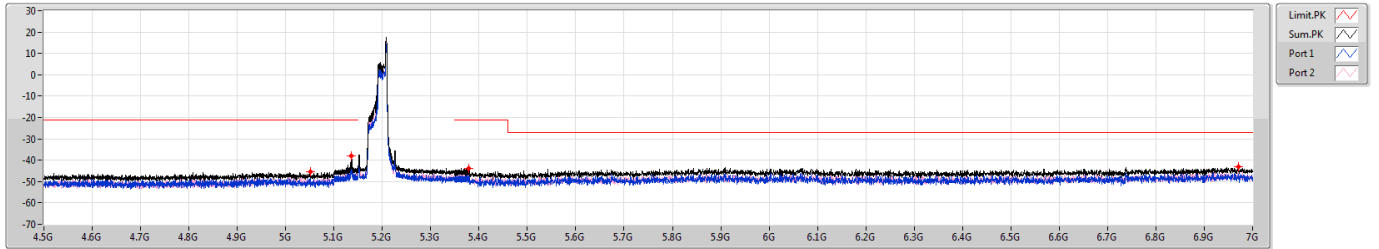

5.15-5.25GHz_802.11ax_HEW40_RU26_Index17_40MHz_Nss1,(MCS0)_2TX

CSE Bandedge [PK]

5190MHz

F-Start(Hz)	F-Stop(Hz)	RBW(Hz)	Type	Freq(Hz)	Psum(dBm)	P1(dBm)	P2(dBm)
4.5G	5.1G	1M	PK	5.0508G	-45.53	-48.15	-48.96
5.1G	5.15G	1M	PK	5.136G	-38.09	-39.54	-43.57
5.35G	5.38G	1M	PK	5.37856G	-43.80	-47.60	-46.14
5.38G	7G	1M	PK	6.97003G	-43.13	-46.73	-45.63

5.15-5.25GHz_802.11ax_HEW40_RU26_Index17_40MHz_Nss1,(MCS0)_2TX

CSE Bandedge [AV]

5190MHz