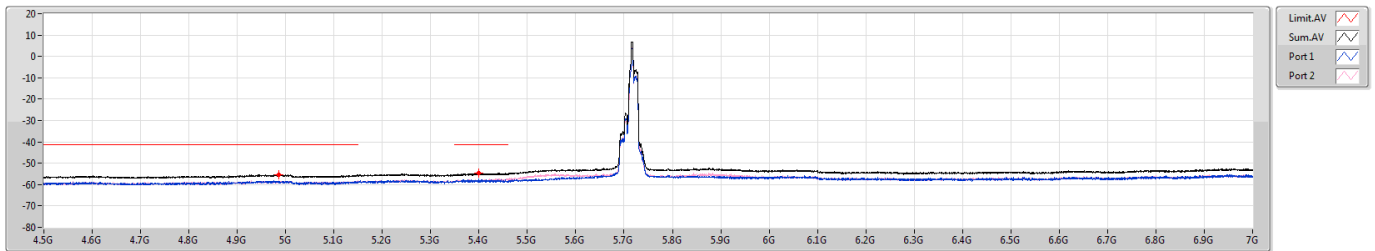

F-Start[Hz]	F-Stop[Hz]	RBW[Hz]	Type	Freq[Hz]	Psum(dBm)	P1(dBm)	P2(dBm)
4.5G	5.35G	1M	AV	4.98578G	-55.33	-58.62	-58.08
5.35G	5.47G	1M	AV	5.39956G	-54.66	-57.93	-57.43