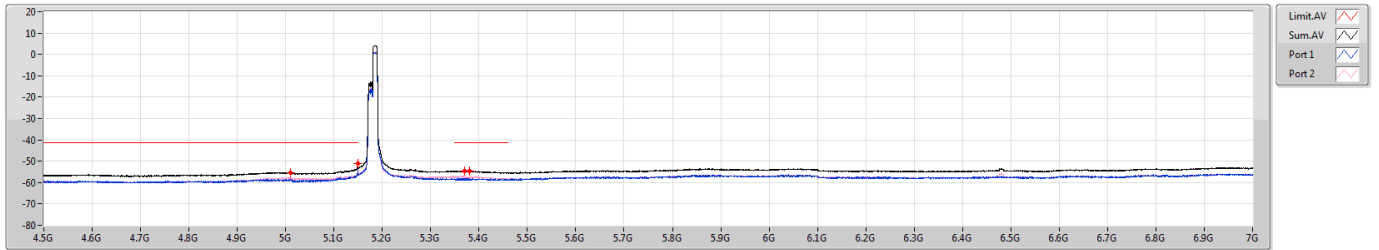

5.15-5.25GHz_802.11ax_HEW20_RU106_Index54_20MHz_Nss1,(MCS0)_2TX

CSE Bandedge [PK]

5180MHz

5.15-5.25GHz_802.11ax_HEW20_RU106_Index54_20MHz_Nss1,(MCS0)_2TX

CSE Bandedge [AV]

5180MHz

5.25-5.35GHz_802.11ax_HEW20_RU106_Index54_20MHz_Nss1,(MCS0)_2TX