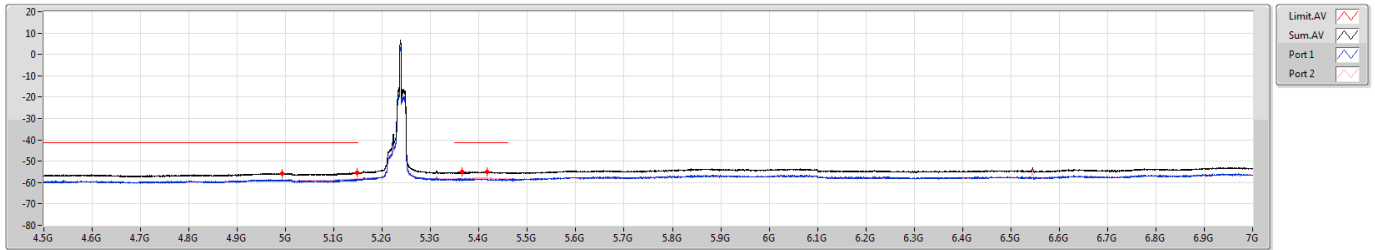

5.15-5.25GHz_802.11ax_HEW40_RU26_Index12_40MHz_Nss1,(MCS0)_2TX

CSE Bandedge [PK]

5230MHz

5.15-5.25GHz_802.11ax_HEW40_RU26_Index12_40MHz_Nss1,(MCS0)_2TX

CSE Bandedge [AV]

5230MHz

5.25-5.35GHz_802.11ax_HEW40_RU26_Index12_40MHz_Nss1,(MCS0)_2TX