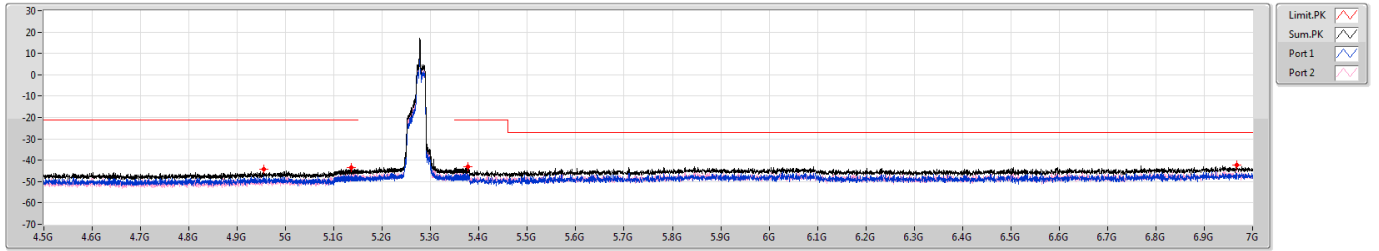

5.25-5.35GHz_802.11ax_HEW40_RU26_Index12_40MHz_Nss1,(MCS0)_2TX

CSE Bandedge [PK]

5270MHz

F-Start(Hz)	F-Stop(Hz)	RBW(Hz)	Type	Freq(Hz)	Psum(dBm)	P1(dBm)	P2(dBm)
4.5G	5.1G	1M	PK	4.9554G	-44.35	-46.74	-48.09
5.1G	5.15G	1M	PK	5.13645G	-43.46	-48.99	-44.89
5.35G	5.38G	1M	PK	5.37775G	-43.23	-46.56	-45.94
5.38G	7G	1M	PK	6.9672G	-42.28	-47.08	-44.03

5.25-5.35GHz_802.11ax_HEW40_RU26_Index12_40MHz_Nss1,(MCS0)_2TX

CSE Bandedge [AV]

5270MHz