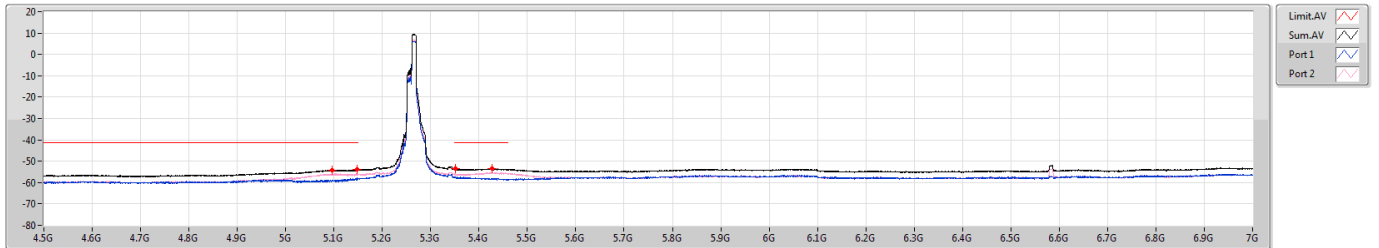

5.25-5.35GHz_802.11ax_HEW40_RU106_Index54_40MHz_Nss1,(MCS0)_2TX

CSE Bandedge [AV]

5270MHz