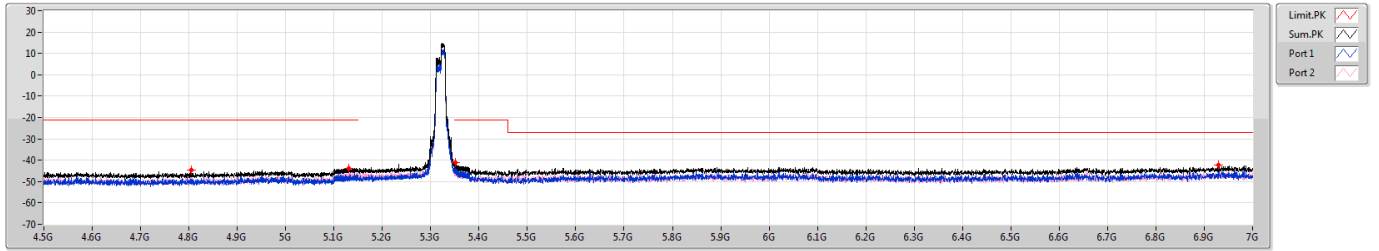

5.25-5.35GHz_802.11ax_HEW20_RU106_Index54_20MHz_Nss1,(MCS0)_2TX

CSE Bandedge [PK]

5320MHz

F-Start(Hz)	F-Stop(Hz)	RBW(Hz)	Type	Freq(Hz)	Psum(dBm)	P1(dBm)	P2(dBm)
4.5G	5.1G	1M	PK	4.8042G	-44.52	-48.76	-46.57
5.1G	5.15G	1M	PK	5.1298G	-43.64	-48.32	-45.44
5.35G	5.38G	1M	PK	5.35081G	-41.21	-43.24	-45.50
5.38G	7G	1M	PK	6.92994G	-42.21	-43.62	-47.79

5.25-5.35GHz_802.11ax_HEW20_RU106_Index54_20MHz_Nss1,(MCS0)_2TX

CSE Bandedge [AV]

5320MHz