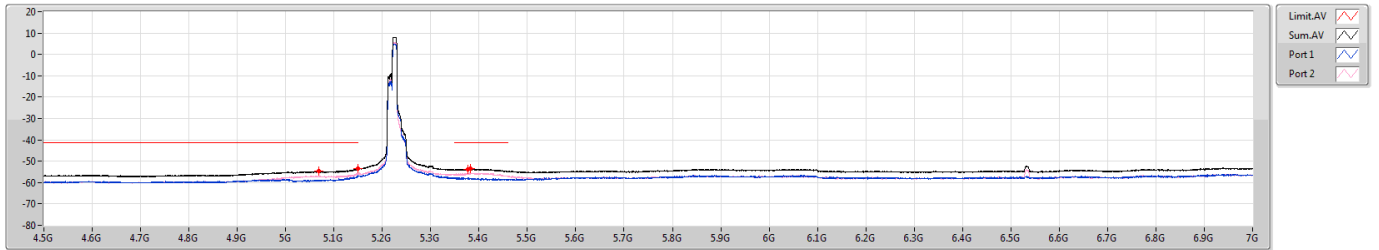

5.15-5.25GHz_802.11ax_HEW40_RU106_Index54_40MHz_Nss1,(MCS0)_2TX

CSE Bandedge [PK]

5230MHz

5.15-5.25GHz_802.11ax_HEW40_RU106_Index54_40MHz_Nss1,(MCS0)_2TX

CSE Bandedge [AV]

5230MHz

5.25-5.35GHz_802.11ax_HEW40_RU106_Index54_40MHz_Nss1,(MCS0)_2TX