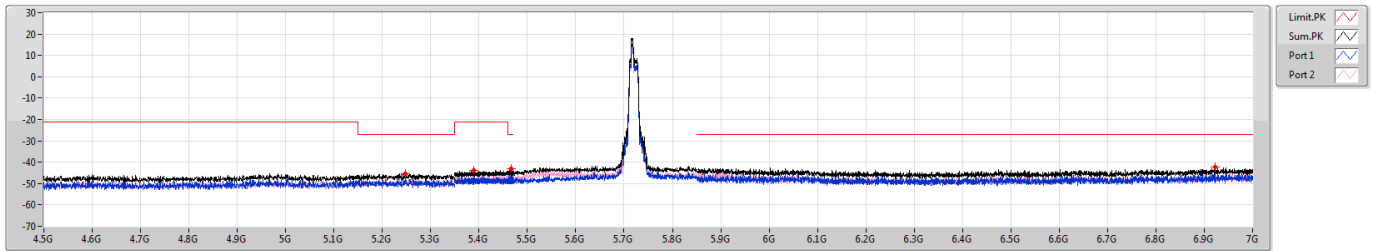

5.47-5.725GHz_802.11ax HEW20_RU52_Index38_20MHz_Nss1,(MCS0)_2TX

CSE Bandedge [PK]

5720MHz Straddle 5.47-5.725GHz

F-Start[Hz]	F-Stop[Hz]	RBW[Hz]	Type	Freq[Hz]	Psum(dBm)	P1(dBm)	P2(dBm)
4.5G	5.35G	1M	PK	5.24715G	-45.38	-48.75	-48.05
5.35G	5.46G	1M	PK	5.38927G	-43.72	-47.15	-46.35
5.46G	5.47G	1M	PK	5.46607G	-42.92	-46.52	-45.42
5.85G	7G	1M	PK	6.92209G	-42.31	-44.93	-45.76

5.47-5.725GHz_802.11ax HEW20_RU52_Index38_20MHz_Nss1,(MCS0)_2TX

CSE Bandedge [AV]

5720MHz Straddle 5.47-5.725GHz