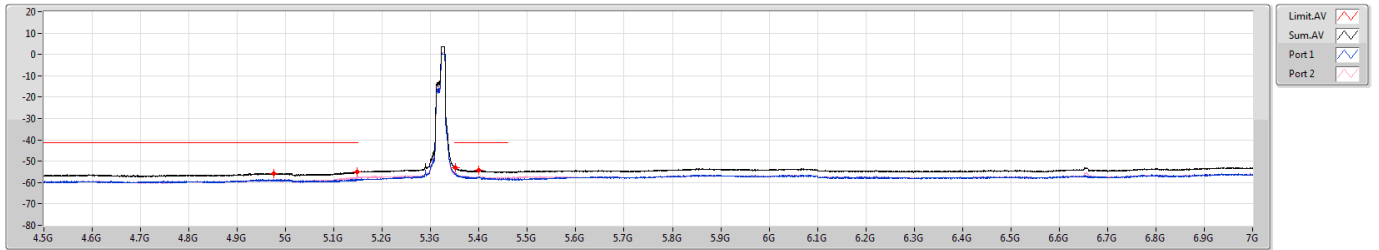

F-Start(Hz)	F-Stop(Hz)	RBW(Hz)	Type	Freq(Hz)	Psum(dBm)	P1(dBm)	P2(dBm)
4.5G	5.1G	1M	AV	4.9761G	-55.69	-58.55	-58.85
5.1G	5.15G	1M	AV	5.14745G	-54.98	-58.53	-57.51
5.35G	5.38G	1M	AV	5.35093G	-52.87	-55.78	-55.99
5.38G	7G	1M	AV	5.39944G	-54.34	-57.35	-57.35