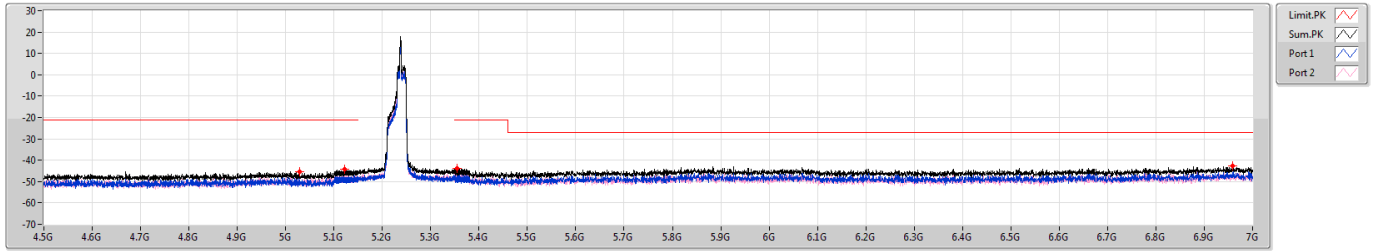

5.15-5.25GHz_802.11ax_HEW40_RU26_Index12_40MHz_Nss1,(MCS0)_2TX

CSE Bandedge [PK]

5230MHz

5.15-5.25GHz_802.11ax_HEW40_RU26_Index12_40MHz_Nss1,(MCS0)_2TX

CSE Bandedge [AV]

5230MHz

5.25-5.35GHz_802.11ax_HEW40_RU26_Index12_40MHz_Nss1,(MCS0)_2TX