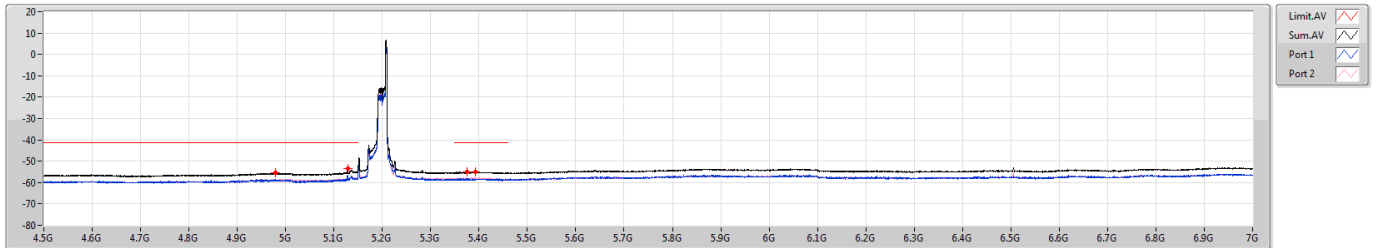

F-Start(Hz)	F-Stop(Hz)	RBW(Hz)	Type	Freq(Hz)	Psum(dBm)	P1(dBm)	P2(dBm)
4.5G	5.1G	1M	AV	4.9785G	-55.55	-58.56	-58.56
5.1G	5.15G	1M	AV	5.12845G	-53.51	-56.63	-56.42
5.35G	5.38G	1M	AV	5.37508G	-55.07	-58.50	-57.70
5.38G	7G	1M	AV	5.39256G	-55.00	-58.43	-57.63