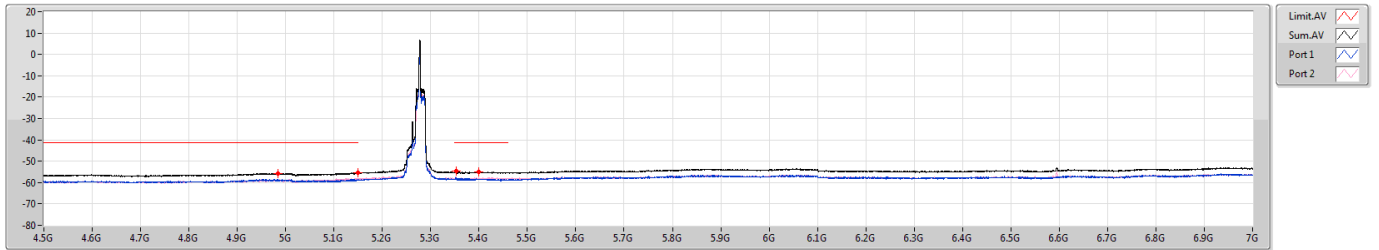

F-Start(Hz)	F-Stop(Hz)	RBW(Hz)	Type	Freq(Hz)	Psum(dBm)	P1(dBm)	P2(dBm)
4.5G	5.1G	1M	AV	4.9833G	-55.71	-58.58	-58.87
5.1G	5.15G	1M	AV	5.15G	-55.48	-58.77	-58.23
5.35G	5.38G	1M	AV	5.35258G	-54.55	-57.81	-57.32
5.38G	7G	1M	AV	5.39863G	-55.12	-58.41	-57.86