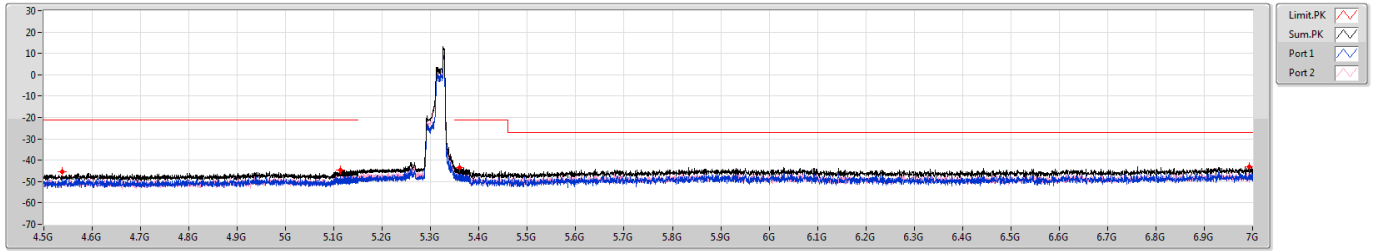

5.25-5.35GHz_802.11ax_HEW40_RU52_Index44_40MHz_Nss1,(MCS0)_2TX

CSE Bandedge [PK]

5310MHz

F-Start(Hz)	F-Stop(Hz)	RBW(Hz)	Type	Freq(Hz)	Psum(dBm)	P1(dBm)	P2(dBm)
4.5G	5.1G	1M	PK	4.5375G	-45.20	-48.66	-47.80
5.1G	5.15G	1M	PK	5.11255G	-44.48	-47.49	-47.49
5.35G	5.38G	1M	PK	5.36041G	-43.52	-46.11	-46.99
5.38G	7G	1M	PK	6.99352G	-42.87	-45.03	-46.93

5.25-5.35GHz_802.11ax_HEW40_RU52_Index44_40MHz_Nss1,(MCS0)_2TX

CSE Bandedge [AV]

5310MHz