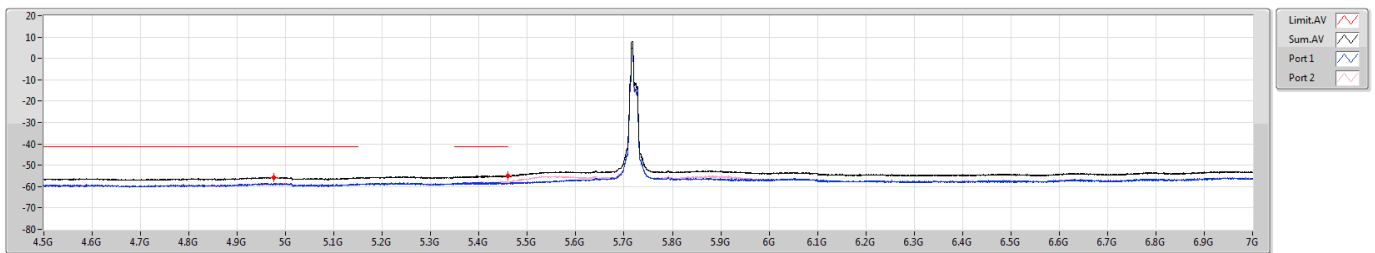

F-Start[Hz]	F-Stop[Hz]	RBW[Hz]	Type	Freq[Hz]	Psum(dBm)	P1(dBm)	P2(dBm)
4.5G	5.35G	1M	AV	4.97473G	-55.59	-58.60	-58.60
5.35G	5.47G	1M	AV	5.45992G	-55.04	-58.61	-57.55