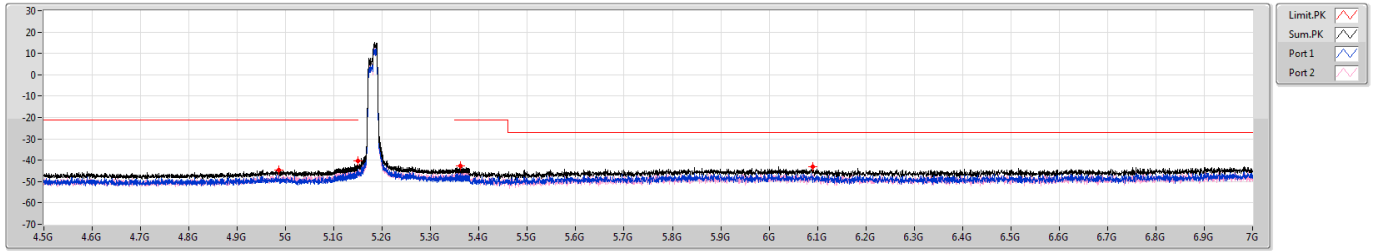

5.15-5.25GHz_802.11ax_HEW20_RU106_Index54_20MHz_Nss1,(MCS0)_2TX

CSE Bandedge [PK]

5180MHz