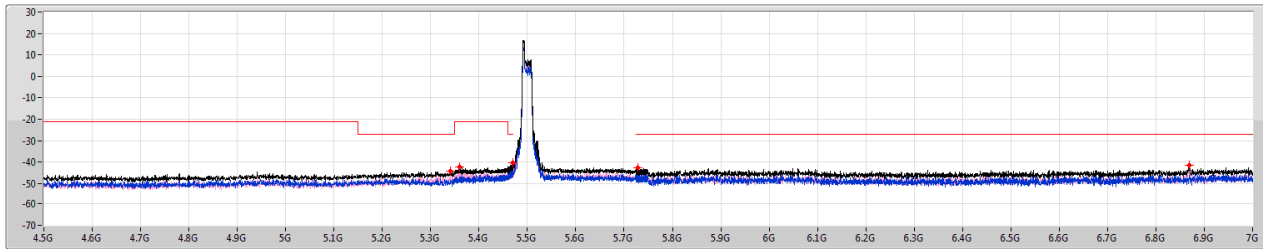

5.47-5.725GHz_802.11ax HEW20_RU52_Index37_20MHz_Nss1,(MCS0)_2TX

CSE Bandedge [PK]

5500MHz

F-Start(Hz)	F-Stop(Hz)	RBW(Hz)	Type	Freq(Hz)	Psum(dBm)	P1(dBm)	P2(dBm)
4.5G	5.35G	1M	PK	5.3415G	-44.24	-48.33	-46.38
5.35G	5.46G	1M	PK	5.39913G	-42.45	-47.05	-44.30
5.46G	5.47G	1M	PK	5.46930G	-40.27	-44.54	-42.31
5.725G	5.75G	1M	PK	5.72798G	-42.68	-46.76	-44.84
5.75G	7G	1M	PK	6.86875G	-41.53	-46.66	-43.12

5.47-5.725GHz_802.11ax HEW20_RU52_Index37_20MHz_Nss1,(MCS0)_2TX

CSE Bandedge [AV]

5500MHz