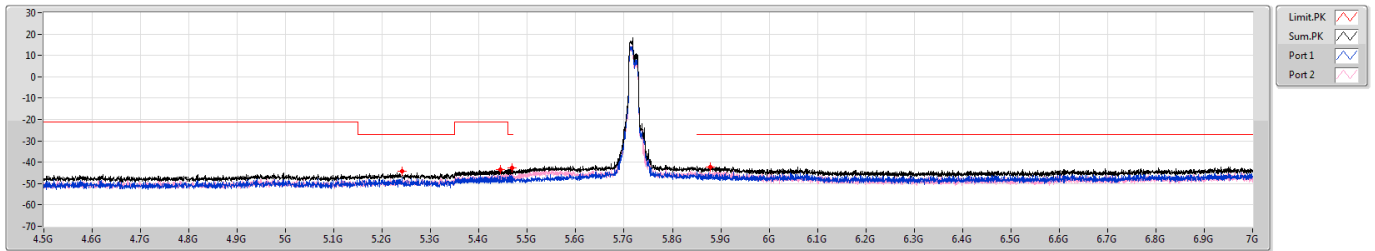

5.47-5.725GHz_802.11ax HEW20_RU106_Index53_20MHz_Nss1,(MCS0)_2TX

CSE Bandedge [PK]

5720MHz Straddle 5.47-5.725GHz

F-Start[Hz]	F-Stop[Hz]	RBW[Hz]	Type	Freq[Hz]	Psum(dBm)	P1(dBm)	P2(dBm)
4.5G	5.35G	1M	PK	5.24078G	-44.40	-47.53	-47.29
5.35G	5.46G	1M	PK	5.44372G	-43.57	-46.41	-46.76
5.46G	5.47G	1M	PK	5.46911G	-42.61	-47.04	-44.55
5.85G	7G	1M	PK	5.87789G	-42.23	-45.71	-44.81

5.47-5.725GHz_802.11ax HEW20_RU106_Index53_20MHz_Nss1,(MCS0)_2TX

CSE Bandedge [AV]

5720MHz Straddle 5.47-5.725GHz