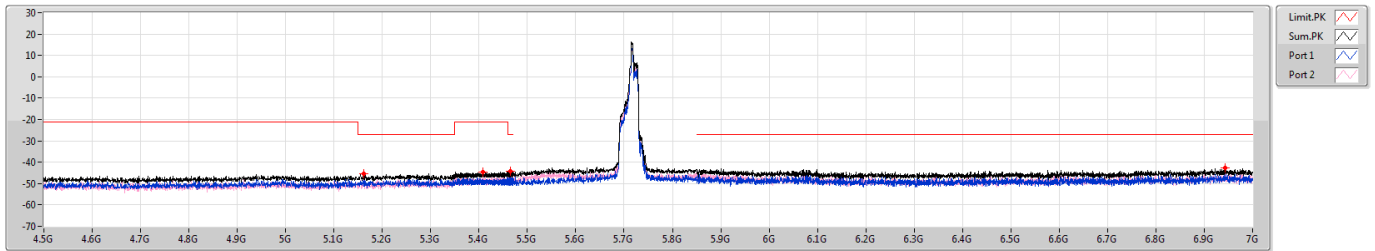

5.47-5.725GHz_802.11ax HEW40_RU52_Index42_40MHz_Nss1,(MCS0)_2TX

CSE Bandedge [PK]

5710MHz Straddle 5.47-5.725GHz

F-Start[Hz]	F-Stop[Hz]	RBW[Hz]	Type	Freq[Hz]	Psum(dBm)	P1(dBm)	P2(dBm)
4.5G	5.35G	1M	PK	5.16173G	-45.52	-50.21	-47.32
5.35G	5.46G	1M	PK	5.40764G	-44.67	-48.26	-47.17
5.46G	5.47G	1M	PK	5.46413G	-44.10	-46.80	-47.45
5.85G	7G	1M	PK	6.94394G	-42.66	-47.00	-44.66

5.47-5.725GHz_802.11ax HEW40_RU52_Index42_40MHz_Nss1,(MCS0)_2TX

CSE Bandedge [AV]

5710MHz Straddle 5.47-5.725GHz