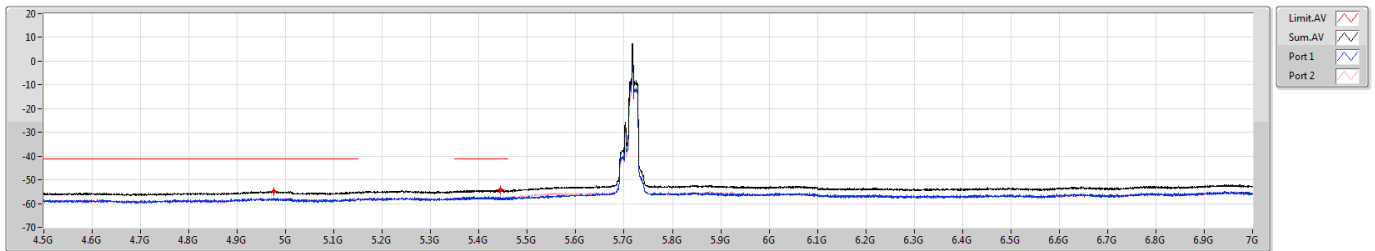

5.47-5.725GHz_802.11ax HEW40_RU26_Index12_40MHz_Nss1,(MCS0)_2TX

CSE Bandedge [PK]

5710MHz Straddle 5.47-5.725GHz

5.47-5.725GHz_802.11ax HEW40_RU26_Index12_40MHz_Nss1,(MCS0)_2TX

CSE Bandedge [AV]

5710MHz Straddle 5.47-5.725GHz