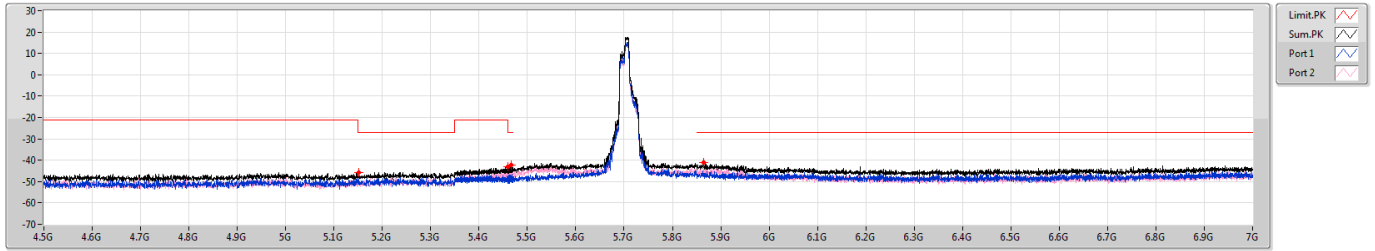

5.47-5.725GHz_802.11ax HEW40_RU106_Index54_40MHz_Nss1,(MCS0)_2TX

CSE Bandedge [PK]

5710MHz Straddle 5.47-5.725GHz

F-Start[Hz]	F-Stop[Hz]	RBW[Hz]	Type	Freq[Hz]	Psum(dBm)	P1(dBm)	P2(dBm)
4.5G	5.35G	1M	PK	5.1511G	-45.72	-48.44	-49.04
5.35G	5.46G	1M	PK	5.45934G	-42.89	-47.62	-44.67
5.46G	5.47G	1M	PK	5.46675G	-42.29	-49.28	-43.26
5.85G	7G	1M	PK	5.86495G	-41.23	-46.62	-42.71

5.47-5.725GHz_802.11ax HEW40_RU106_Index54_40MHz_Nss1,(MCS0)_2TX

CSE Bandedge [AV]

5710MHz Straddle 5.47-5.725GHz