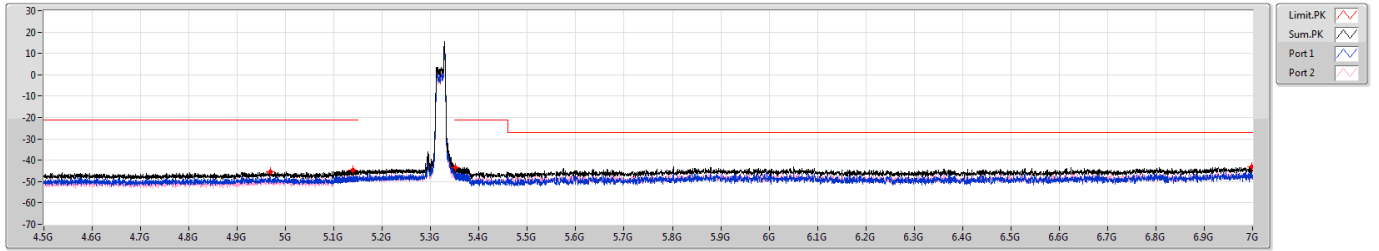

5.25-5.35GHz_802.11ax_HEW20_RU26_Index8_20MHz_Nss1,(MCS0)_2TX

CSE Bandedge [PK]

5320MHz