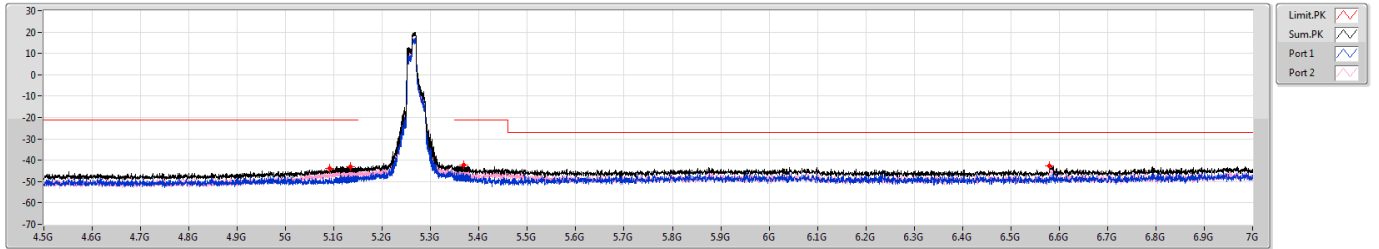

5.25-5.35GHz_802.11ax_HEW40_RU106_Index54_40MHz_Nss1,(MCS0)_2TX

CSE Bandedge [PK]

5270MHz