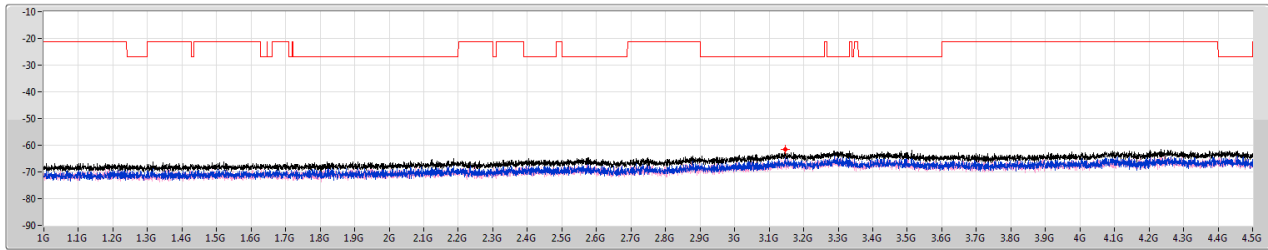

5.15-5.25GHz_802.11ax HEW40_RU52_Index42_40MHz_Nss1,(MCS0)_2TX

CSE Other [PK]

5230MHz