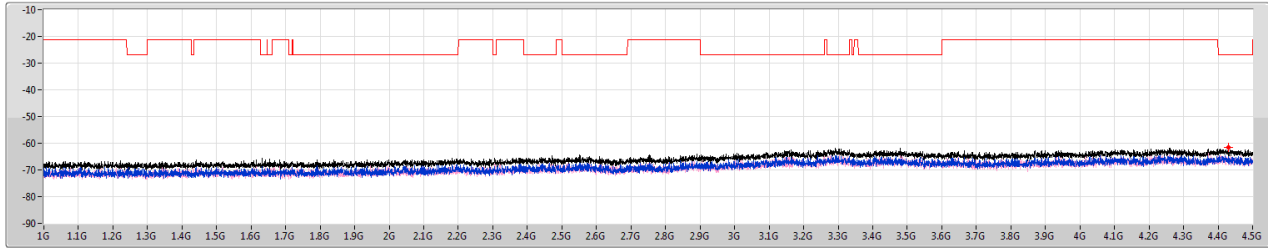

5.47-5.725GHz_802.11ax HEW40_RU26_Index12_40MHz_Nss1,(MCS0)_2TX

CSE Other [PK]

5510MHz