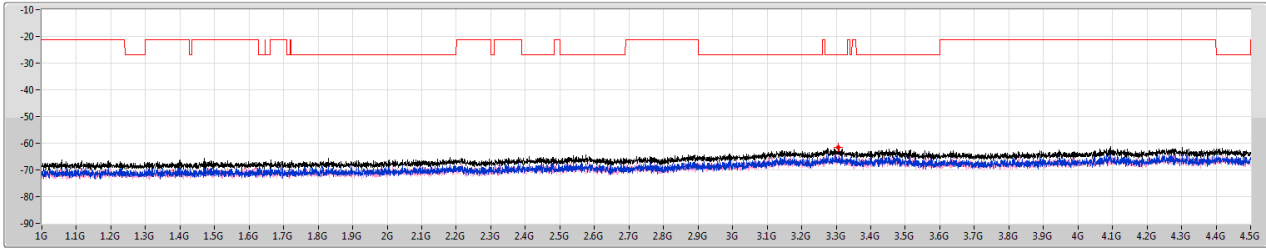

5.47-5.725GHz_802.11ax HEW40_RU52_Index42_40MHz_Nss1,(MCS0)_2TX

CSE Other [PK]

5590MHz