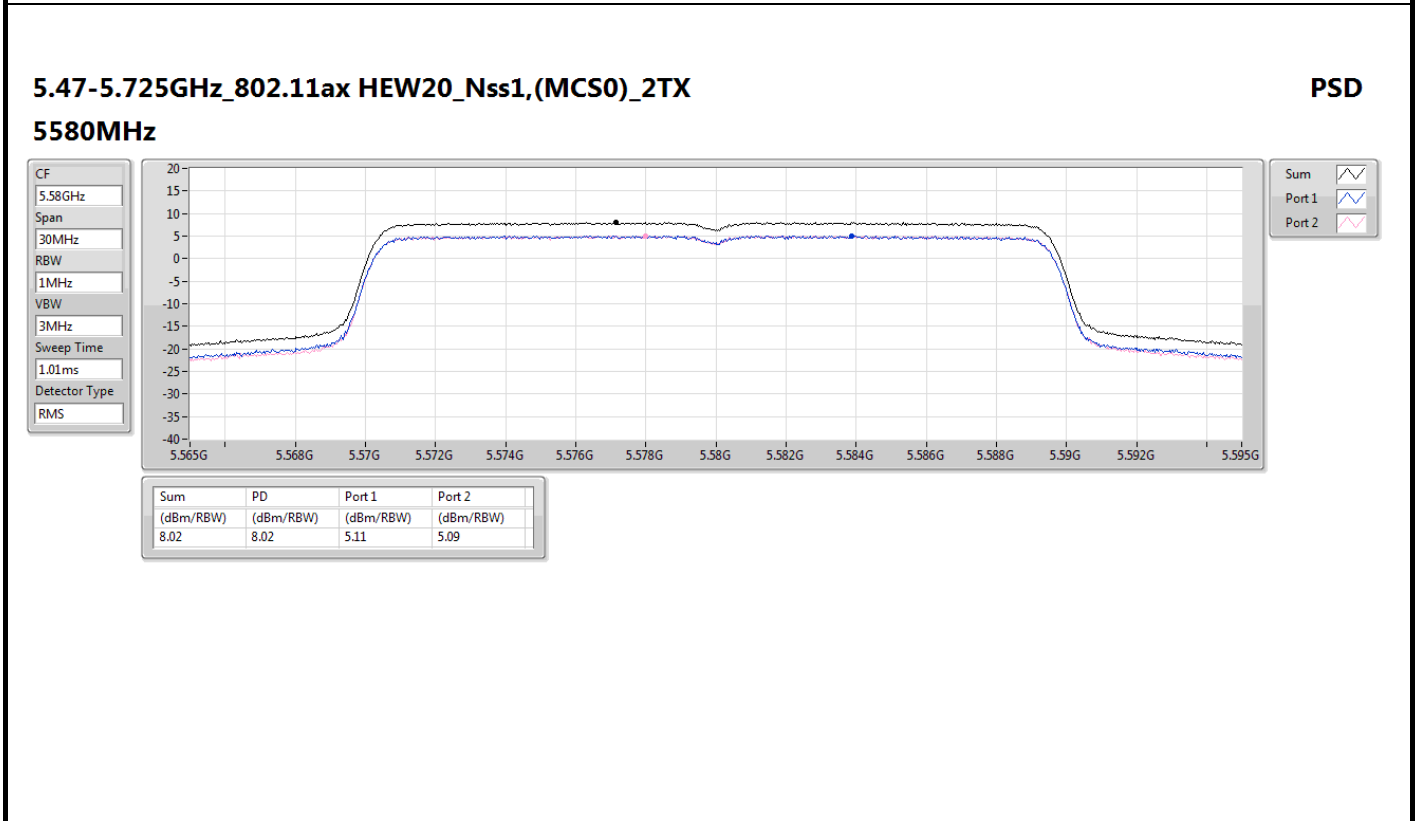

PSD

5260MHz

5.725-5.85GHz\_802.11ax HEW20\_Nss1,(MCS0)\_2TX

PSD

5720MHz Straddle 5.725-5.85GHz

5.725-5.85GHz\_802.11ax HEW20\_Nss1,(MCS0)\_2TX

PSD

5745MHz