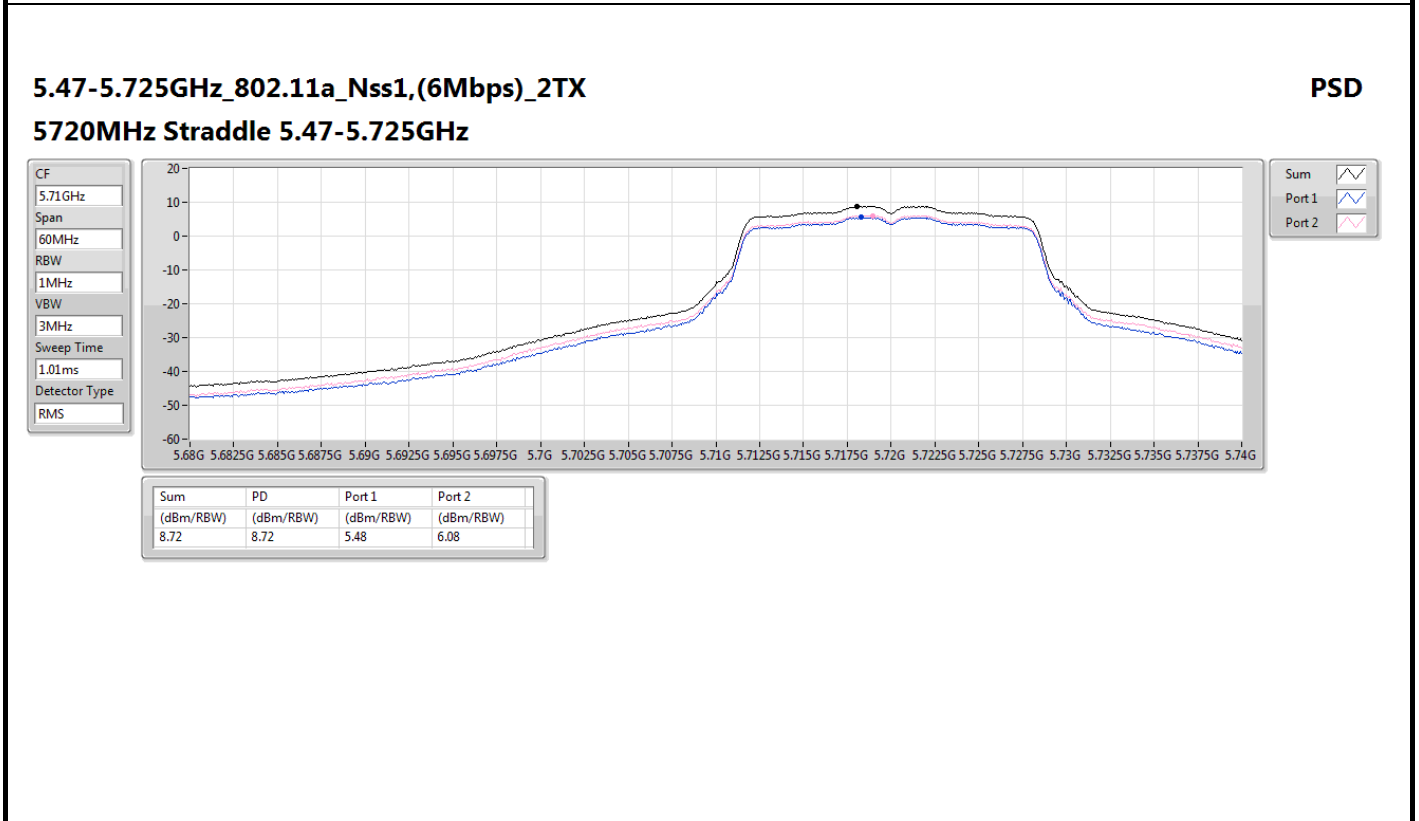

PSD

5260MHz

5.725-5.85GHz\_802.11ax HEW20\_Nss1,(MCS0)\_2TX

PSD

5720MHz Straddle 5.725-5.85GHz

5.725-5.85GHz\_802.11ax HEW20\_Nss1,(MCS0)\_2TX

PSD

5745MHz