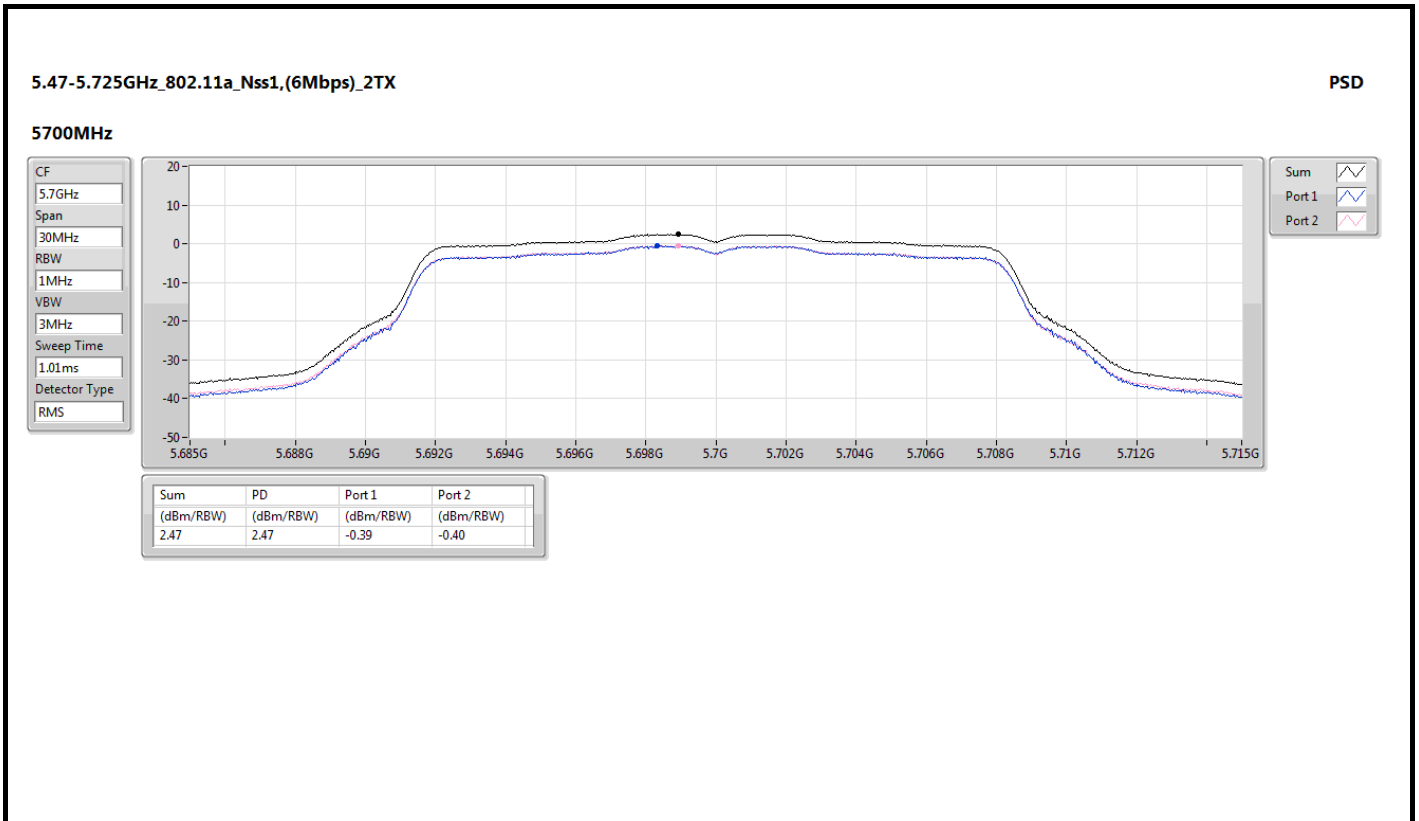

PSD

5260MHz

5.725-5.85GHz\_802.11ax HEW20\_Nss1,(MCS0)\_2TX

PSD

5720MHz Straddle 5.725-5.85GHz

5.725-5.85GHz\_802.11ax HEW20\_Nss1,(MCS0)\_2TX

PSD

5745MHz