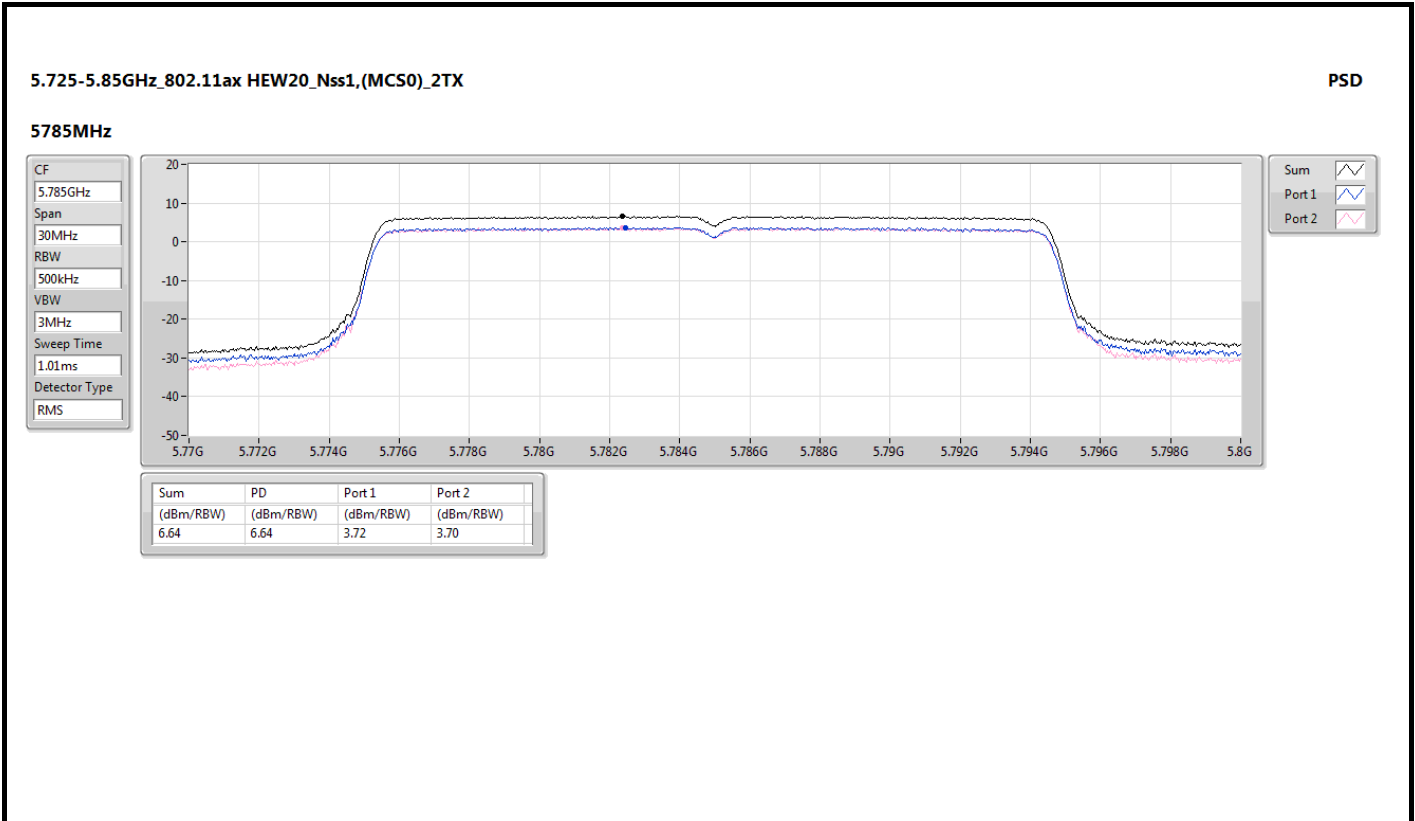

Directional gain =  $4.4+10 \cdot \log(2/1)=7.41$  dBi > 6dBi, so the limit shall be reduced to 30 dBm – (7.41dBi – 6dBi ) =28.59 dBm

5.15-5.25GHz\_802.11a\_Nss1,(6Mbps)\_2TX

PSD

5240MHz

5.25-5.35GHz\_802.11a\_Nss1,(6Mbps)\_2TX

PSD

5260MHz

5.725-5.85GHz\_802.11ax HEW20\_Nss1,(MCS0)\_2TX

PSD

5720MHz Straddle 5.725-5.85GHz

5.725-5.85GHz\_802.11ax HEW20\_Nss1,(MCS0)\_2TX

PSD

5745MHz