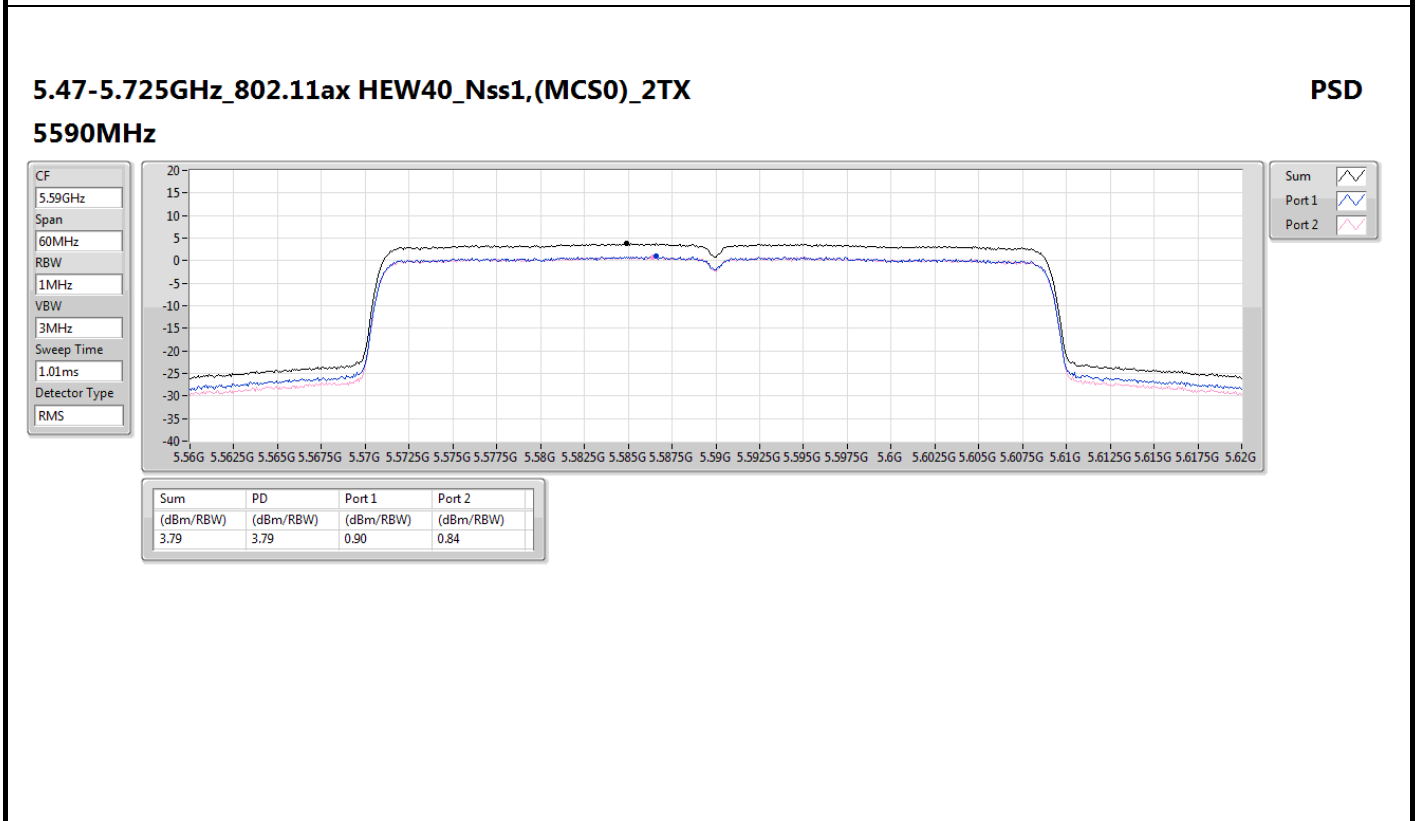

PSD

5260MHz

5.725-5.85GHz\_802.11ax HEW20\_Nss1,(MCS0)\_2TX

PSD

5720MHz Straddle 5.725-5.85GHz

5.725-5.85GHz\_802.11ax HEW20\_Nss1,(MCS0)\_2TX

PSD

5745MHz