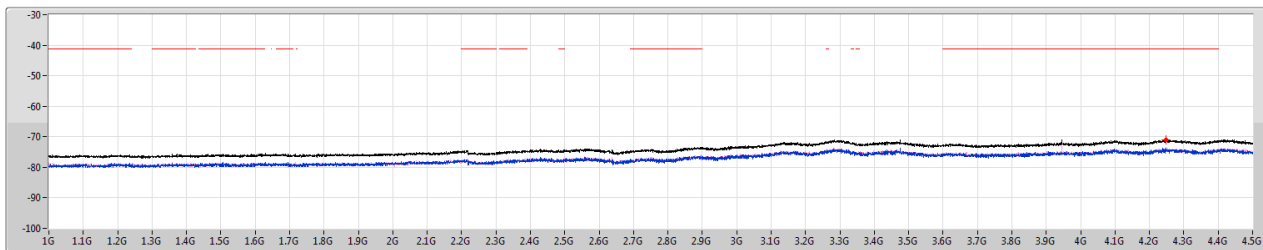

- Limit.AV
- Sum.AV
- Port.1
- Port.2

F.Start(Hz)	F.Stop(Hz)	RBW(Hz)	Type	Freq(Hz)	Psum(dBm)	P1(dBm)	P2(dBm)
1G	4.5G	1M	AV	4.248G	-70.90	-74.34	-75.52