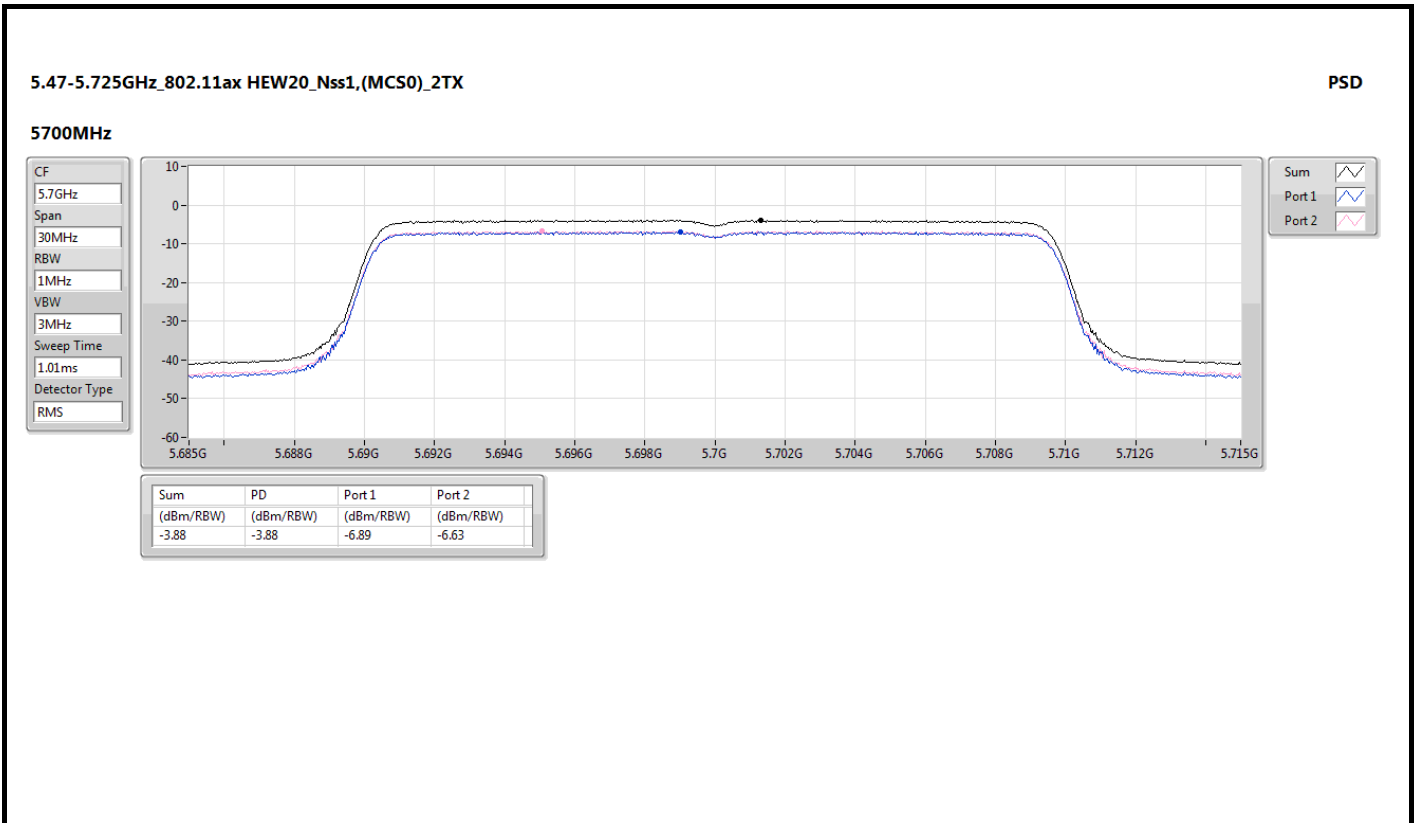

PSD

5260MHz

5.725-5.85GHz\_802.11ax HEW20\_Nss1,(MCS0)\_2TX

PSD

5720MHz Straddle 5.725-5.85GHz

5.725-5.85GHz\_802.11ax HEW20\_Nss1,(MCS0)\_2TX

PSD

5745MHz