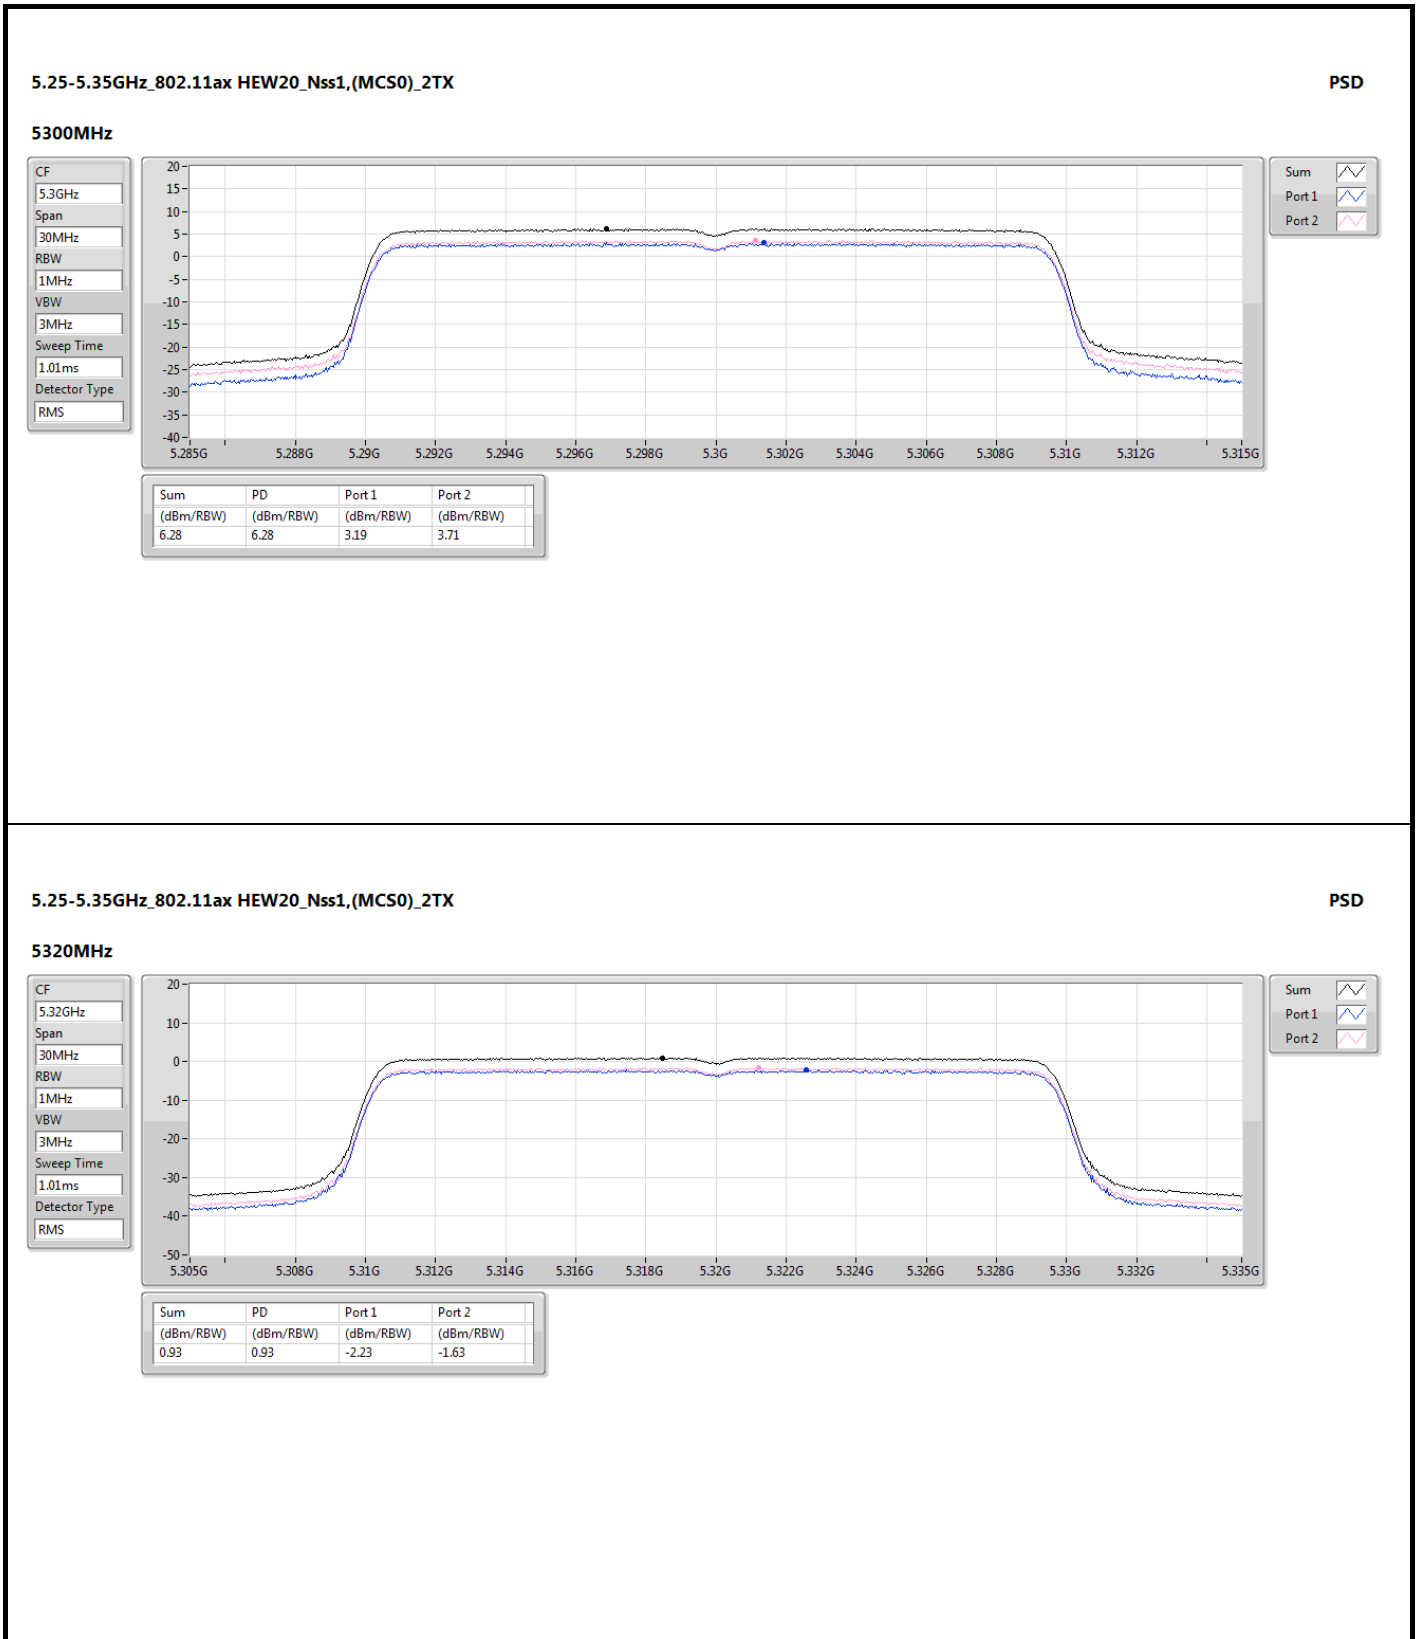

PSD

5260MHz

5.725-5.85GHz\_802.11ax HEW20\_Nss1,(MCS0)\_2TX

PSD

5720MHz Straddle 5.725-5.85GHz

5.725-5.85GHz\_802.11ax HEW20\_Nss1,(MCS0)\_2TX

PSD

5745MHz