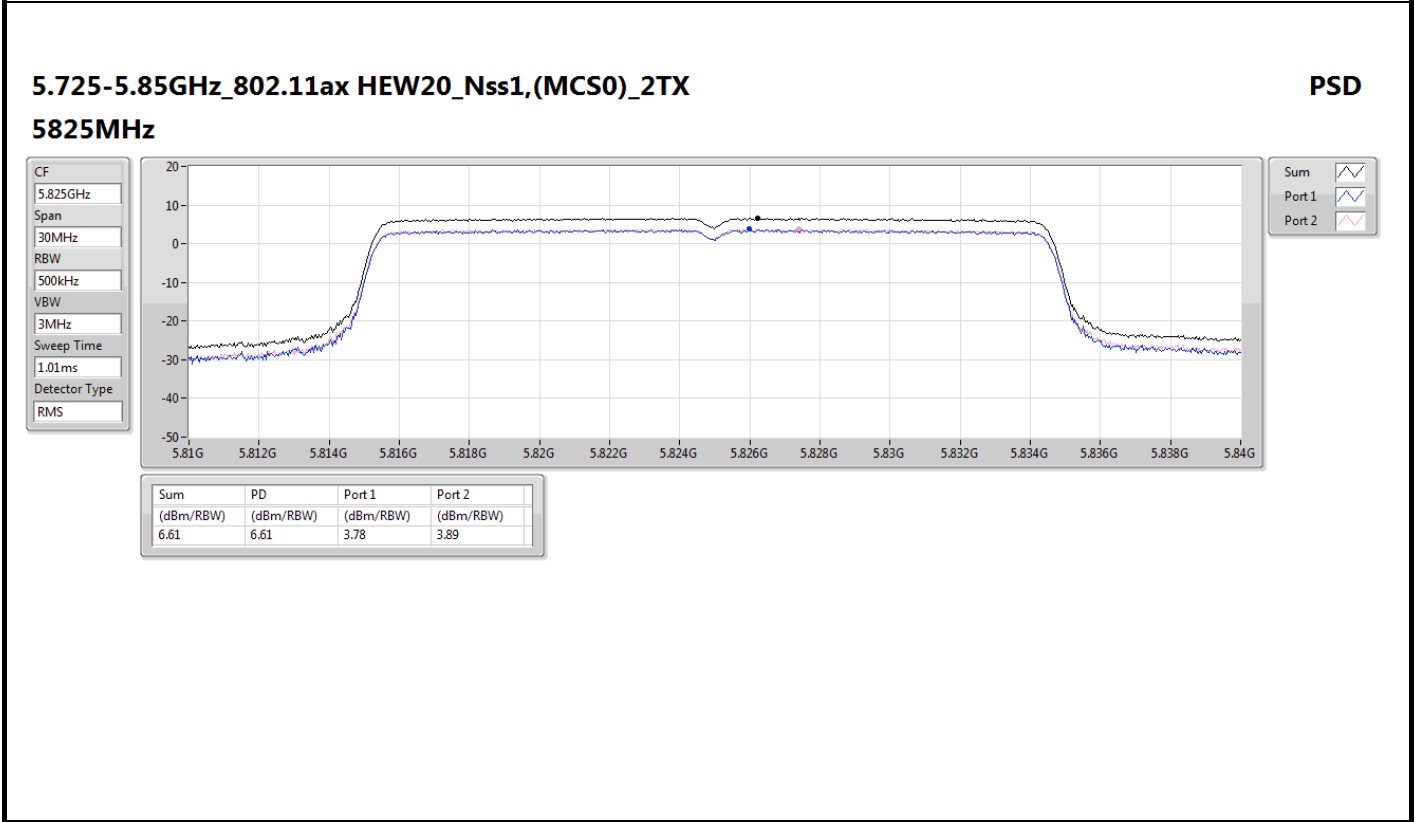

Directional gain =  $4.4+10 \cdot \log(2/1)=7.41$  dBi > 6dBi, so the limit shall be reduced to 30 dBm – (7.41dBi – 6dBi ) =28.59 dBm

5.15-5.25GHz\_802.11a\_Nss1,(6Mbps)\_2TX

PSD

5240MHz

5.25-5.35GHz\_802.11a\_Nss1,(6Mbps)\_2TX

PSD

5260MHz

5.725-5.85GHz\_802.11ax HEW20\_Nss1,(MCS0)\_2TX

PSD

5720MHz Straddle 5.725-5.85GHz

5.725-5.85GHz\_802.11ax HEW20\_Nss1,(MCS0)\_2TX

PSD

5745MHz