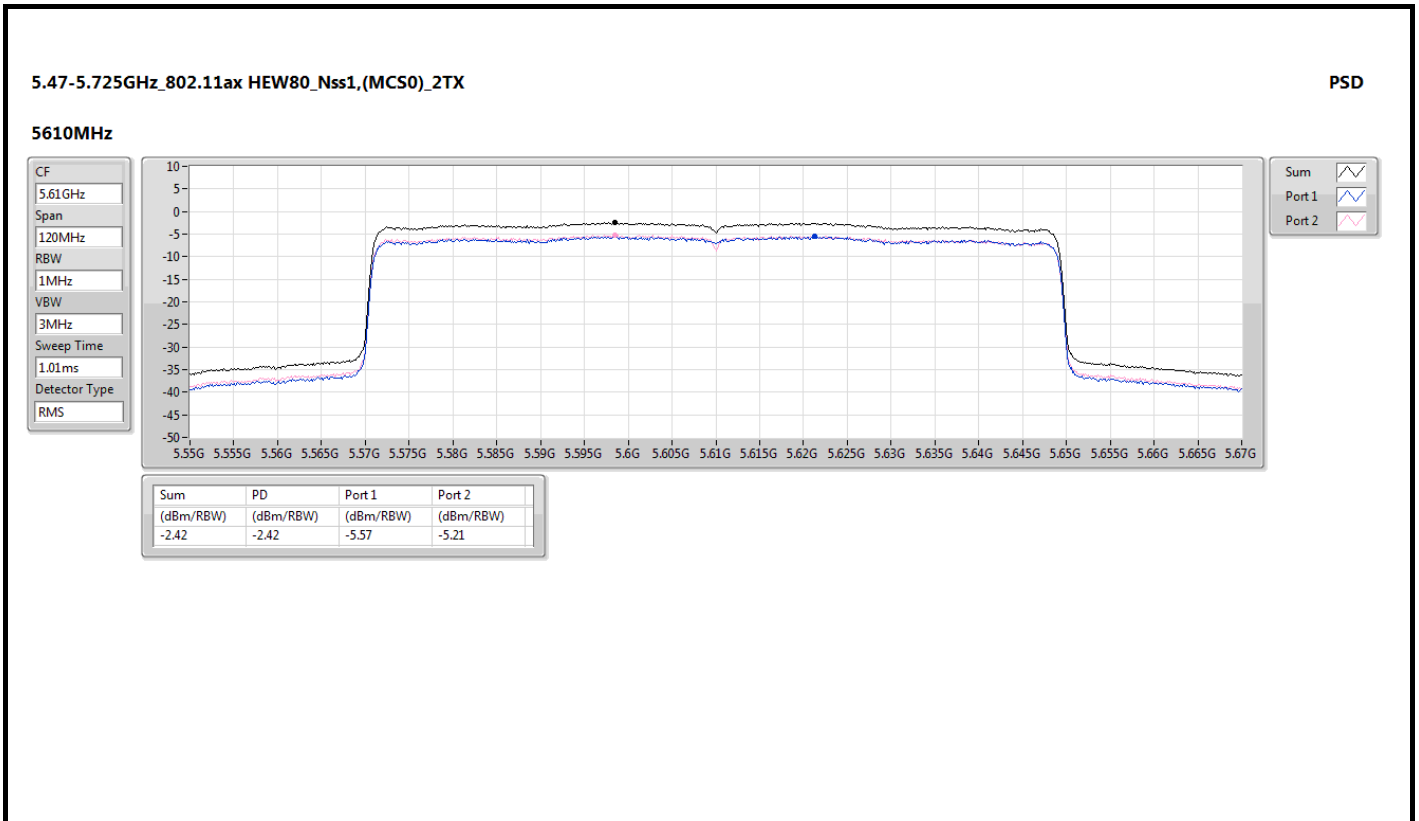

Directional gain =  $4.4+10 \cdot \log(2/1)=7.41$  dBi > 6dBi, so the limit shall be reduced to 30 dBm – (7.41dBi – 6dBi ) =28.59 dBm

5.15-5.25GHz\_802.11a\_Nss1,(6Mbps)\_2TX

PSD

5240MHz

5.25-5.35GHz\_802.11a\_Nss1,(6Mbps)\_2TX

PSD

5260MHz

5.725-5.85GHz\_802.11ax HEW20\_Nss1,(MCS0)\_2TX

PSD

5720MHz Straddle 5.725-5.85GHz

5.725-5.85GHz\_802.11ax HEW20\_Nss1,(MCS0)\_2TX

PSD

5745MHz