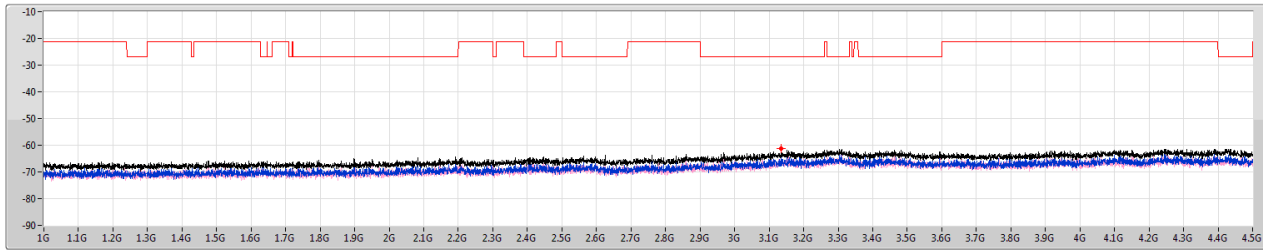

5.25-5.35GHz_802.11a_Nss1,(6Mbps)_2TX

CSE Other [PK]

5260MHz

- Limit.PK
- Sum.PK
- Port.1
- Port.2

F.Start(Hz)	F.Stop(Hz)	RBW(Hz)	Type	Freq(Hz)	Psum(dBm)	P1(dBm)	P2(dBm)
1G	4.5G	1M	PK	3.1588G	-61.37	-63.83	-65.00

5.25-5.35GHz_802.11a_Nss1,(6Mbps)_2TX

CSE Other [AV]

5260MHz