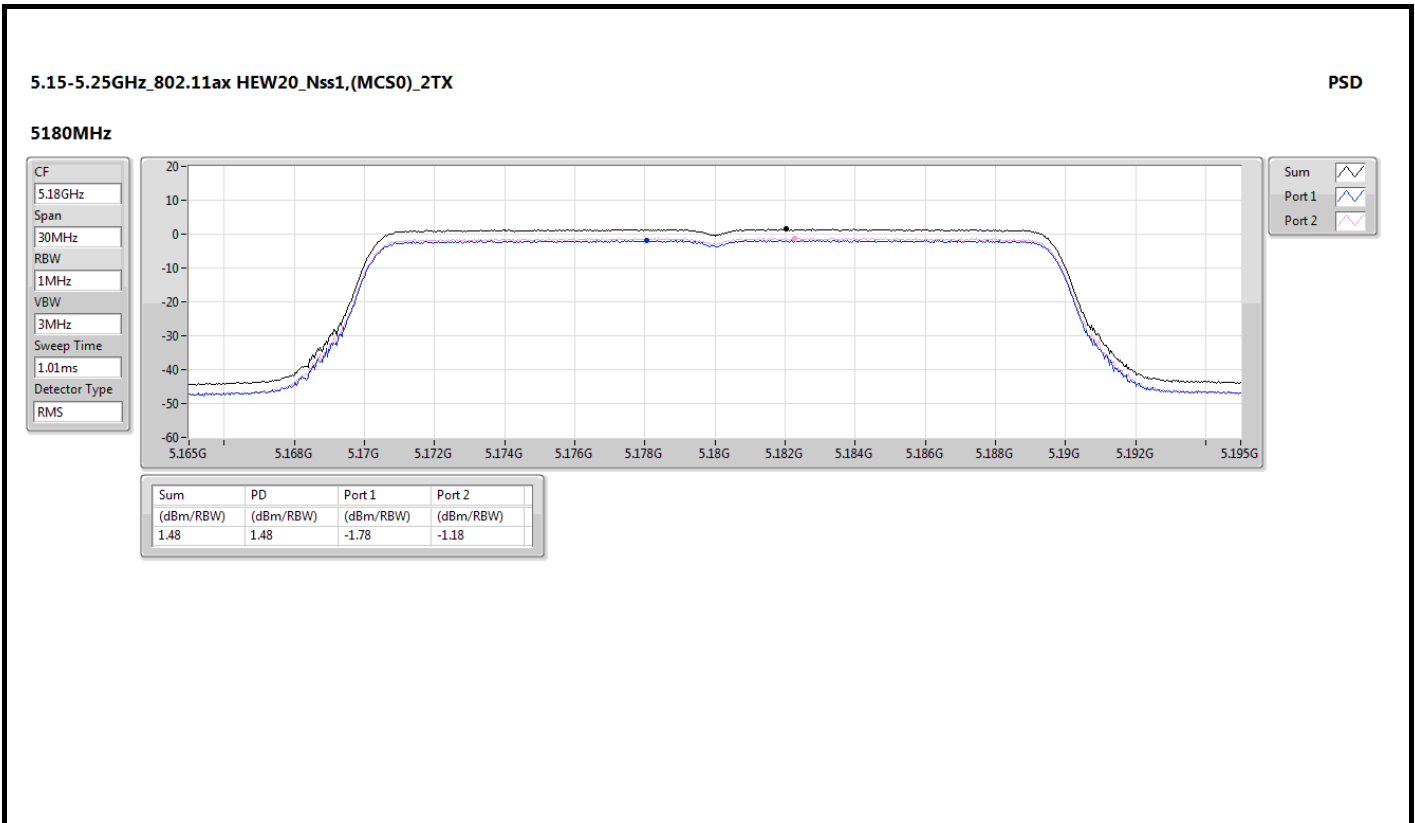

Directional gain =  $4.4+10 \cdot \log(2/1)=7.41$  dBi > 6dBi, so the limit shall be reduced to 30 dBm – (7.41dBi – 6dBi ) =28.59 dBm

5.15-5.25GHz\_802.11a\_Nss1,(6Mbps)\_2TX

PSD

5240MHz

5.25-5.35GHz\_802.11a\_Nss1,(6Mbps)\_2TX

PSD

5260MHz

5.725-5.85GHz\_802.11ax HEW20\_Nss1,(MCS0)\_2TX

PSD

5720MHz Straddle 5.725-5.85GHz

5.725-5.85GHz\_802.11ax HEW20\_Nss1,(MCS0)\_2TX

PSD

5745MHz