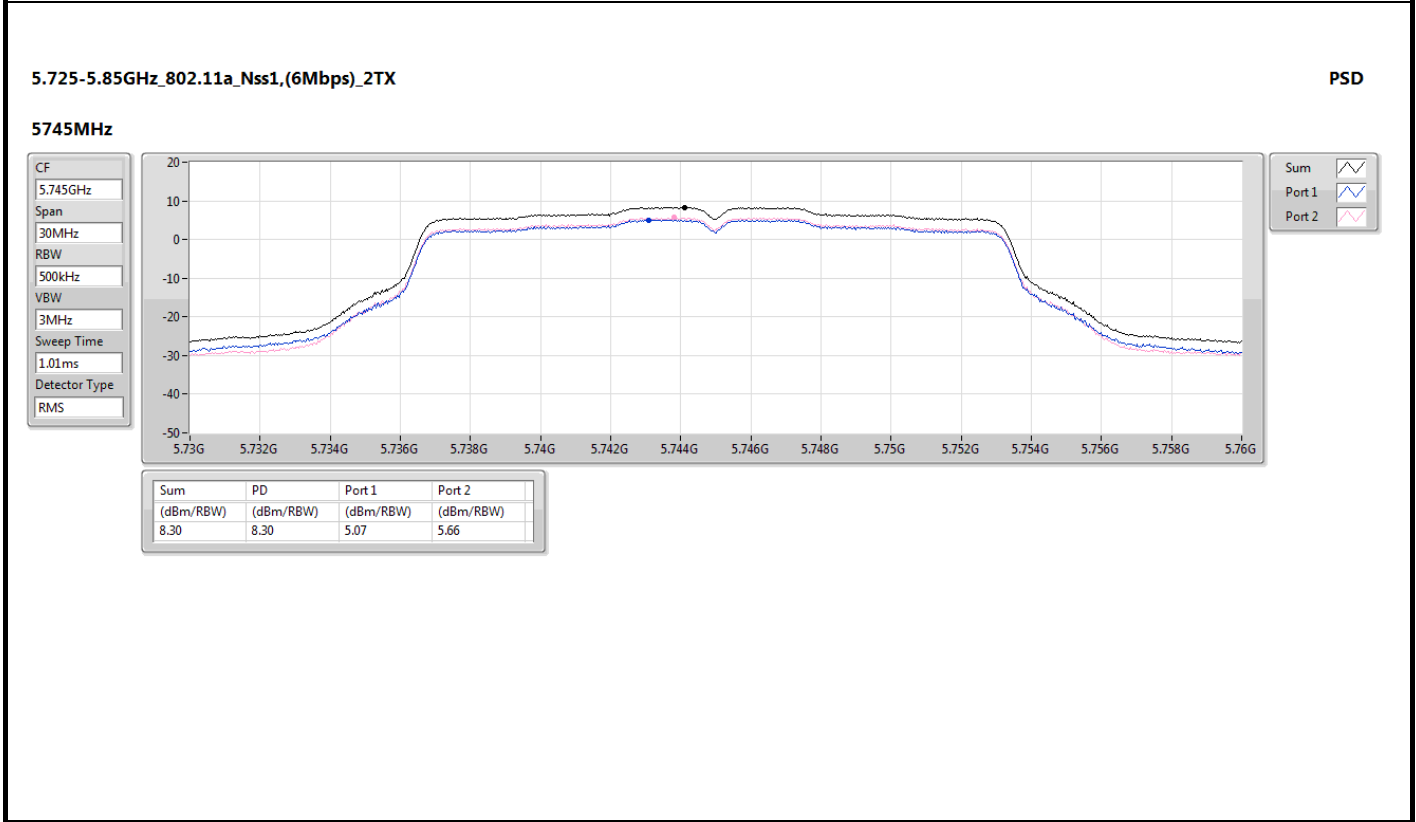

PSD

5260MHz

5.725-5.85GHz\_802.11ax HEW20\_Nss1,(MCS0)\_2TX

PSD

5720MHz Straddle 5.725-5.85GHz

5.725-5.85GHz\_802.11ax HEW20\_Nss1,(MCS0)\_2TX

PSD

5745MHz