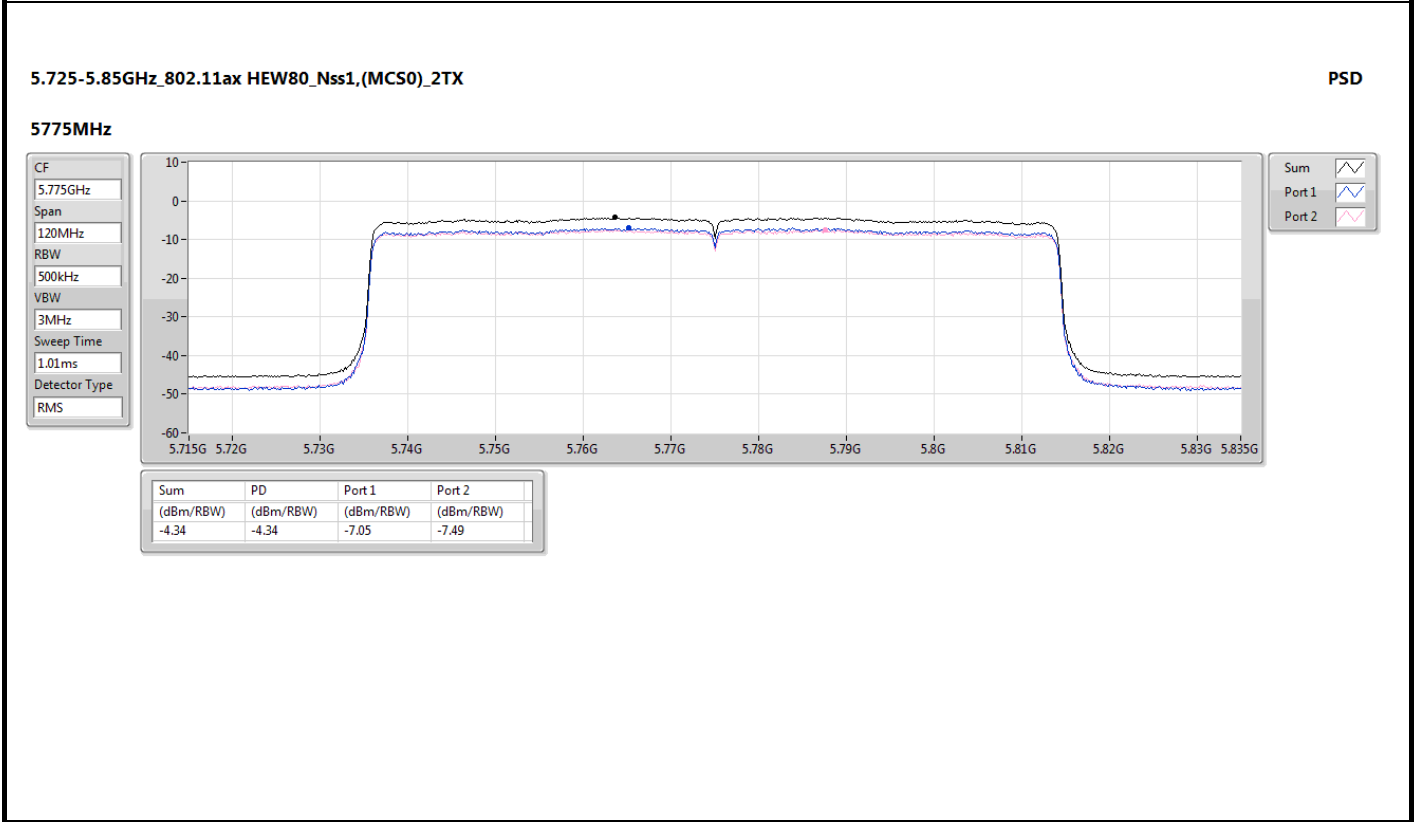

PSD

5260MHz

5.725-5.85GHz\_802.11ax HEW20\_Nss1,(MCS0)\_2TX

PSD

5720MHz Straddle 5.725-5.85GHz

5.725-5.85GHz\_802.11ax HEW20\_Nss1,(MCS0)\_2TX

PSD

5745MHz