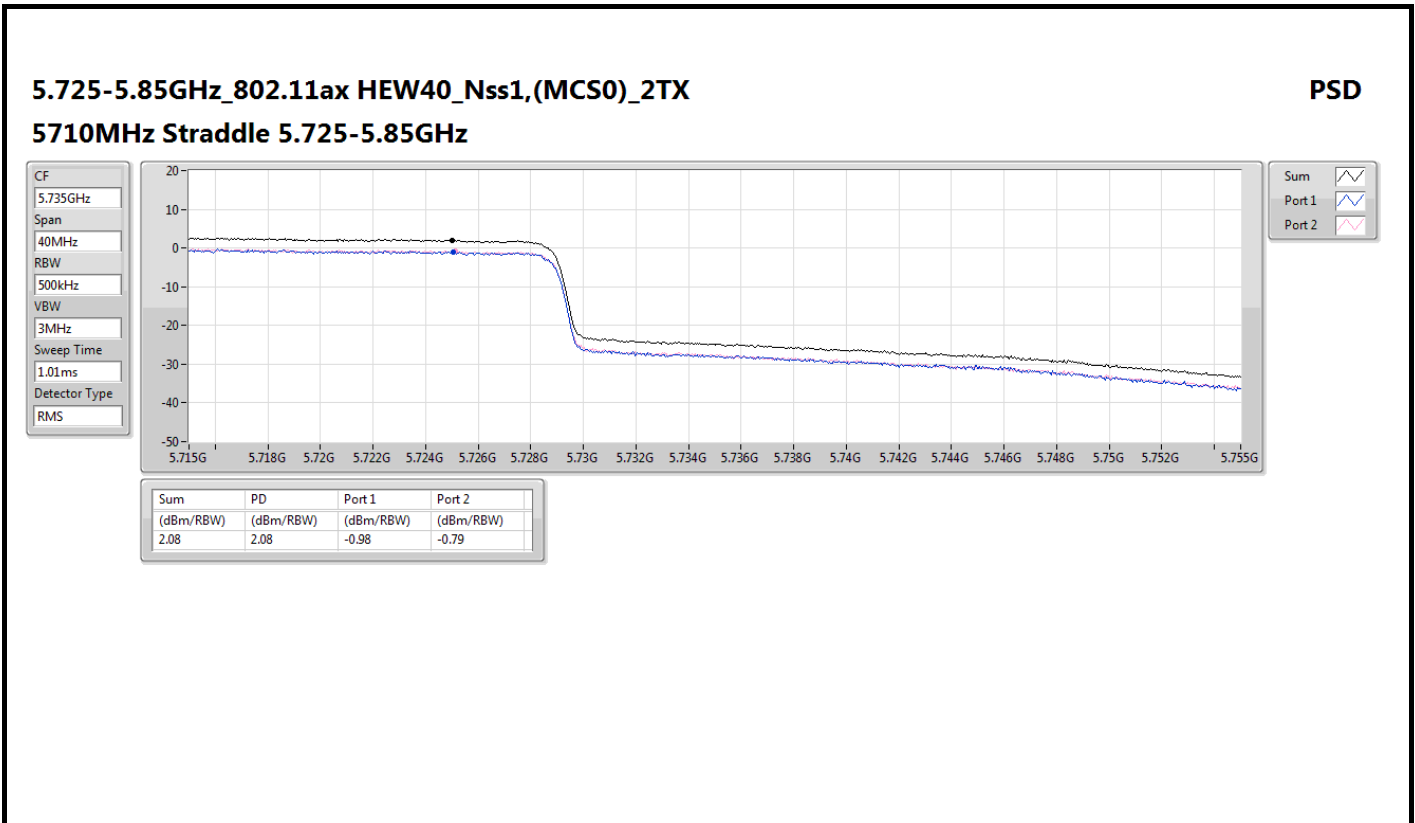

Directional gain =  $4.4+10 \cdot \log(2/1)=7.41$  dBi > 6dBi, so the limit shall be reduced to 30 dBm – (7.41dBi – 6dBi ) =28.59 dBm

5.15-5.25GHz\_802.11a\_Nss1,(6Mbps)\_2TX

PSD

5240MHz

5.25-5.35GHz\_802.11a\_Nss1,(6Mbps)\_2TX

PSD

5260MHz

5.725-5.85GHz\_802.11ax HEW20\_Nss1,(MCS0)\_2TX

PSD

5720MHz Straddle 5.725-5.85GHz

5.725-5.85GHz\_802.11ax HEW20\_Nss1,(MCS0)\_2TX

PSD

5745MHz