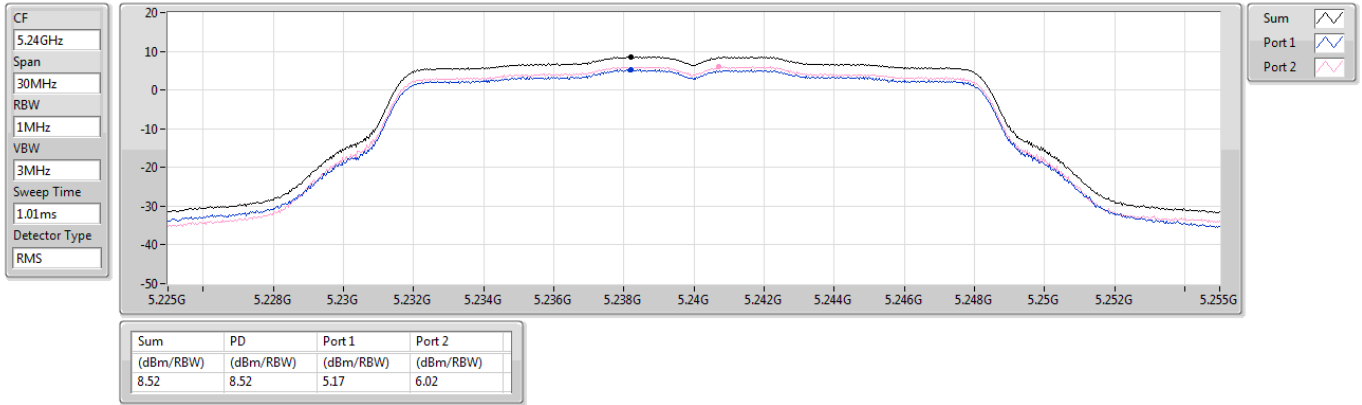

Directional gain =  $4.4+10 \cdot \log(2/1)=7.41$  dBi > 6dBi, so the limit shall be reduced to 30 dBm – (7.41dBi – 6dBi ) =28.59 dBm

5.15-5.25GHz\_802.11a\_Nss1,(6Mbps)\_2TX

PSD

5240MHz

5.25-5.35GHz\_802.11a\_Nss1,(6Mbps)\_2TX

PSD

5260MHz

5.725-5.85GHz\_802.11ax HEW20\_Nss1,(MCS0)\_2TX

PSD

5720MHz Straddle 5.725-5.85GHz

5.725-5.85GHz\_802.11ax HEW20\_Nss1,(MCS0)\_2TX

PSD

5745MHz