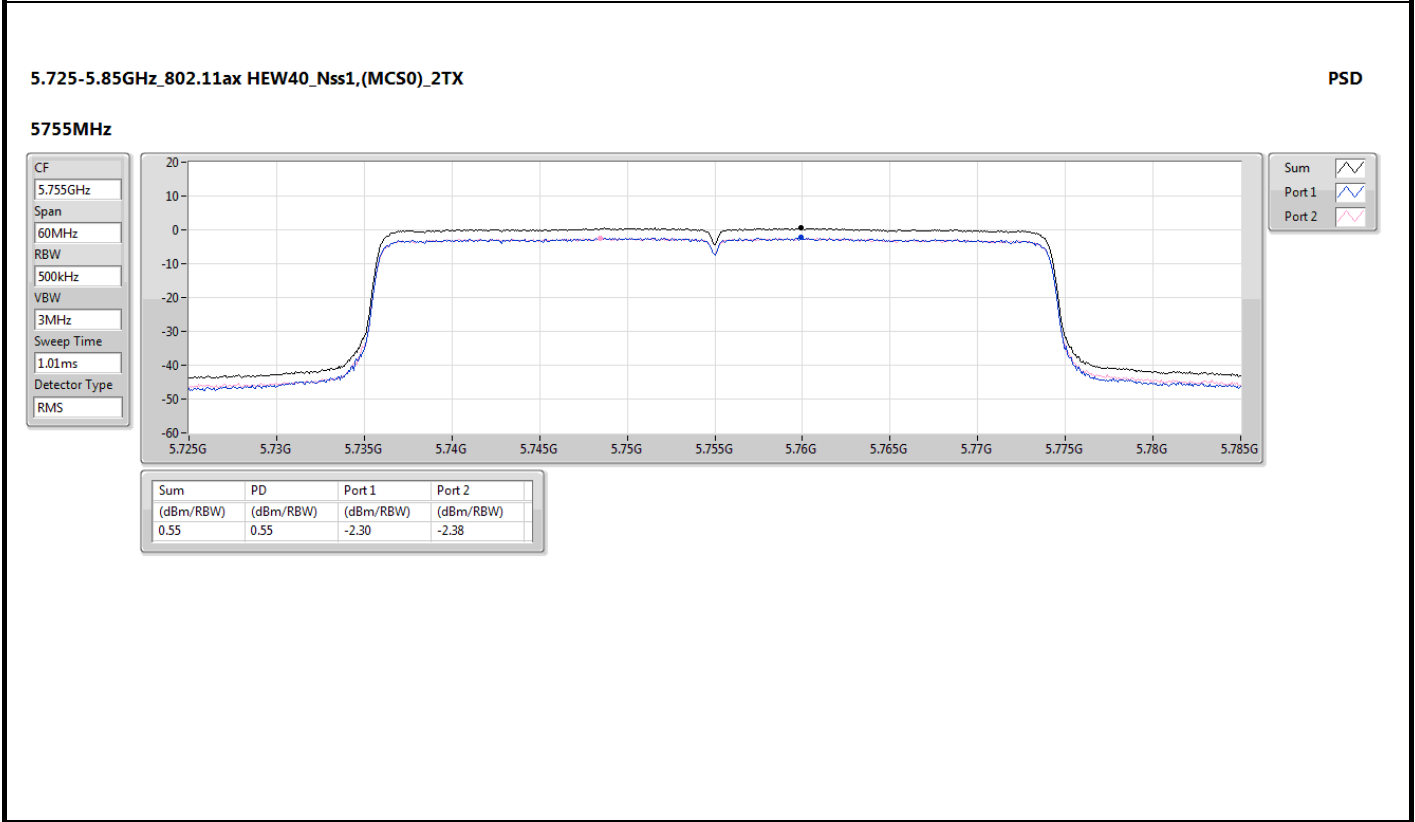

Directional gain =  $4.4+10 \cdot \log(2/1)=7.41$  dBi > 6dBi, so the limit shall be reduced to 30 dBm – (7.41dBi – 6dBi ) =28.59 dBm

5.15-5.25GHz\_802.11a\_Nss1,(6Mbps)\_2TX

PSD

5240MHz

5.25-5.35GHz\_802.11a\_Nss1,(6Mbps)\_2TX

PSD

5260MHz

5.725-5.85GHz\_802.11ax HEW20\_Nss1,(MCS0)\_2TX

PSD

5720MHz Straddle 5.725-5.85GHz

5.725-5.85GHz\_802.11ax HEW20\_Nss1,(MCS0)\_2TX

PSD

5745MHz