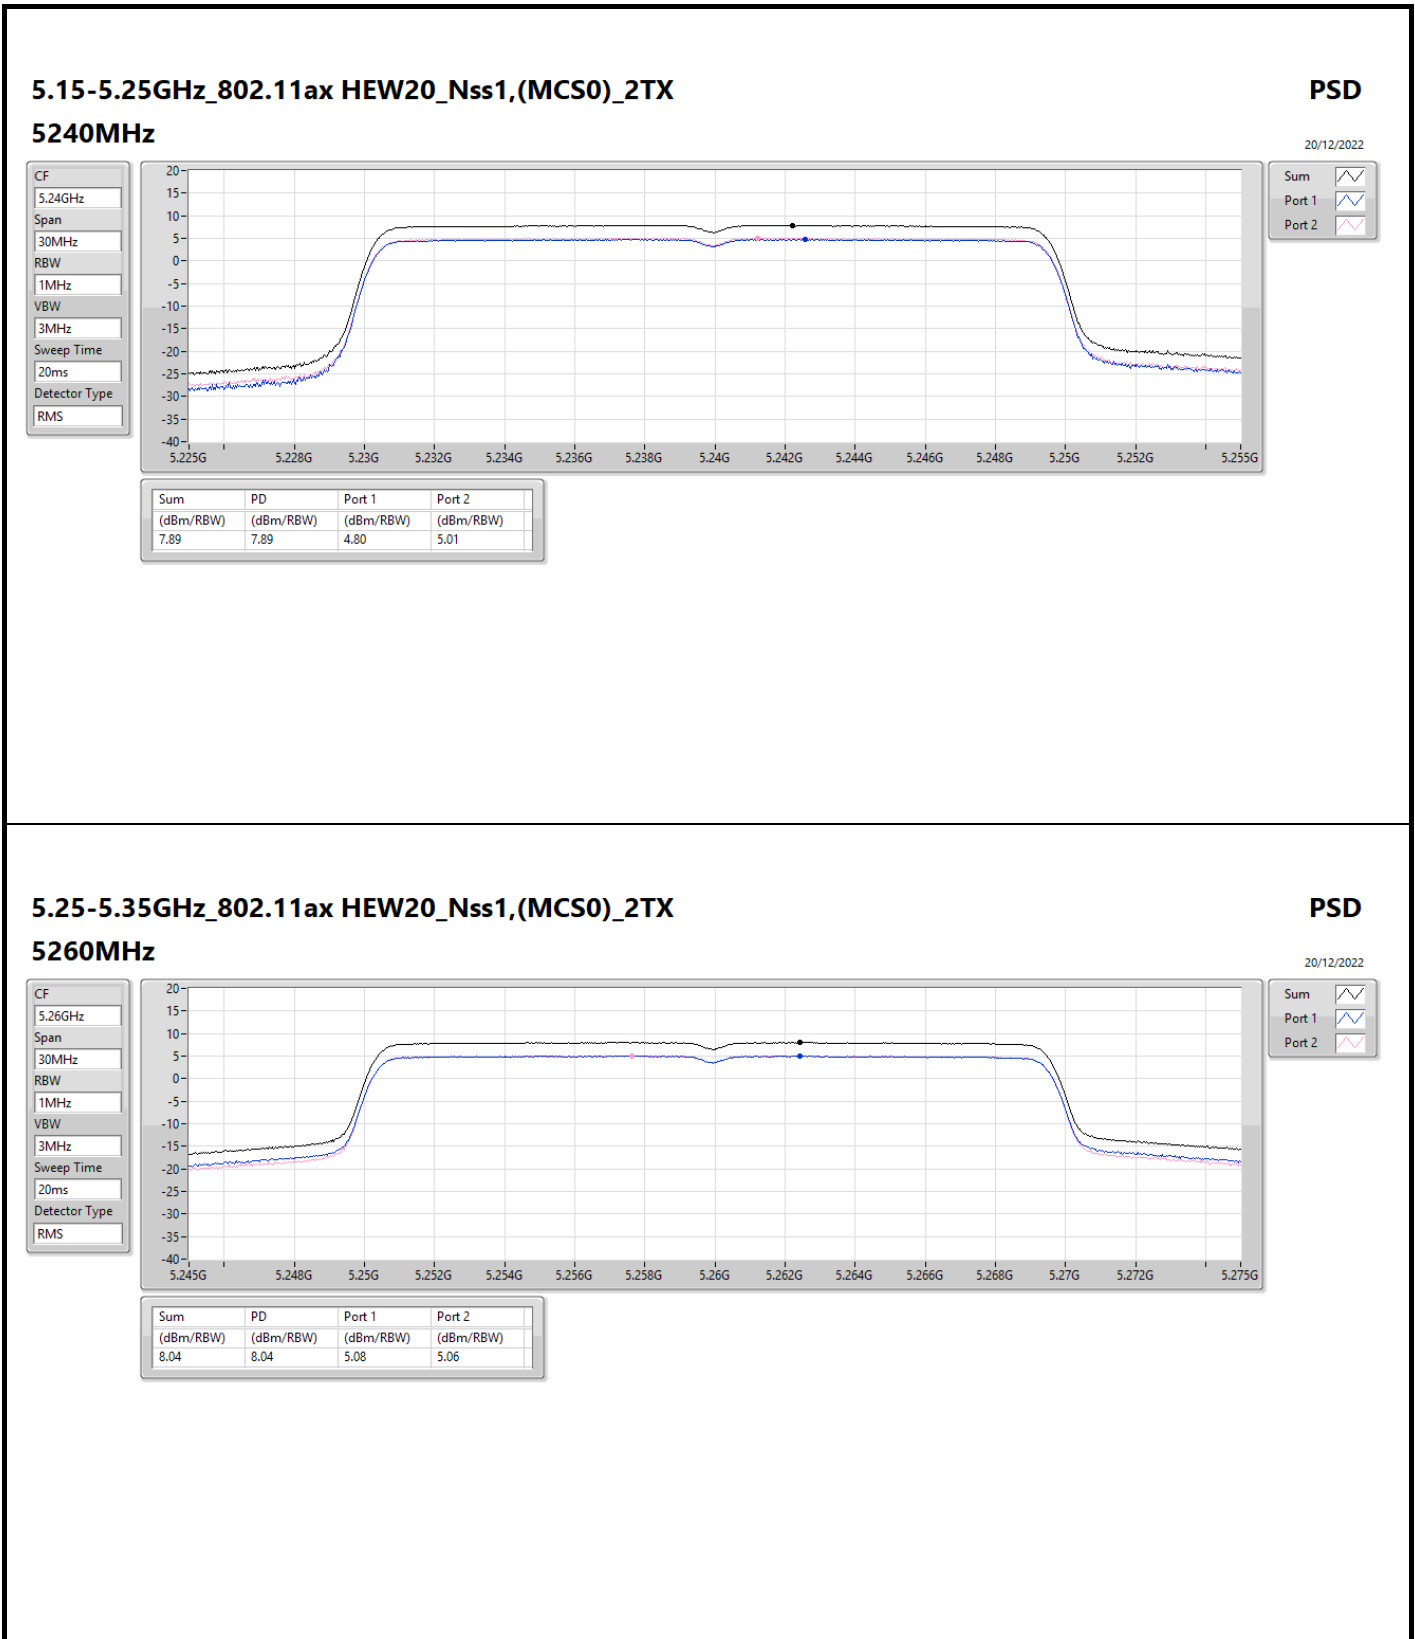

PSD

5260MHz

5.725-5.85GHz\_802.11ax HEW20\_Nss1,(MCS0)\_2TX

PSD

5720MHz Straddle 5.725-5.85GHz

5.725-5.85GHz\_802.11ax HEW20\_Nss1,(MCS0)\_2TX

PSD

5745MHz