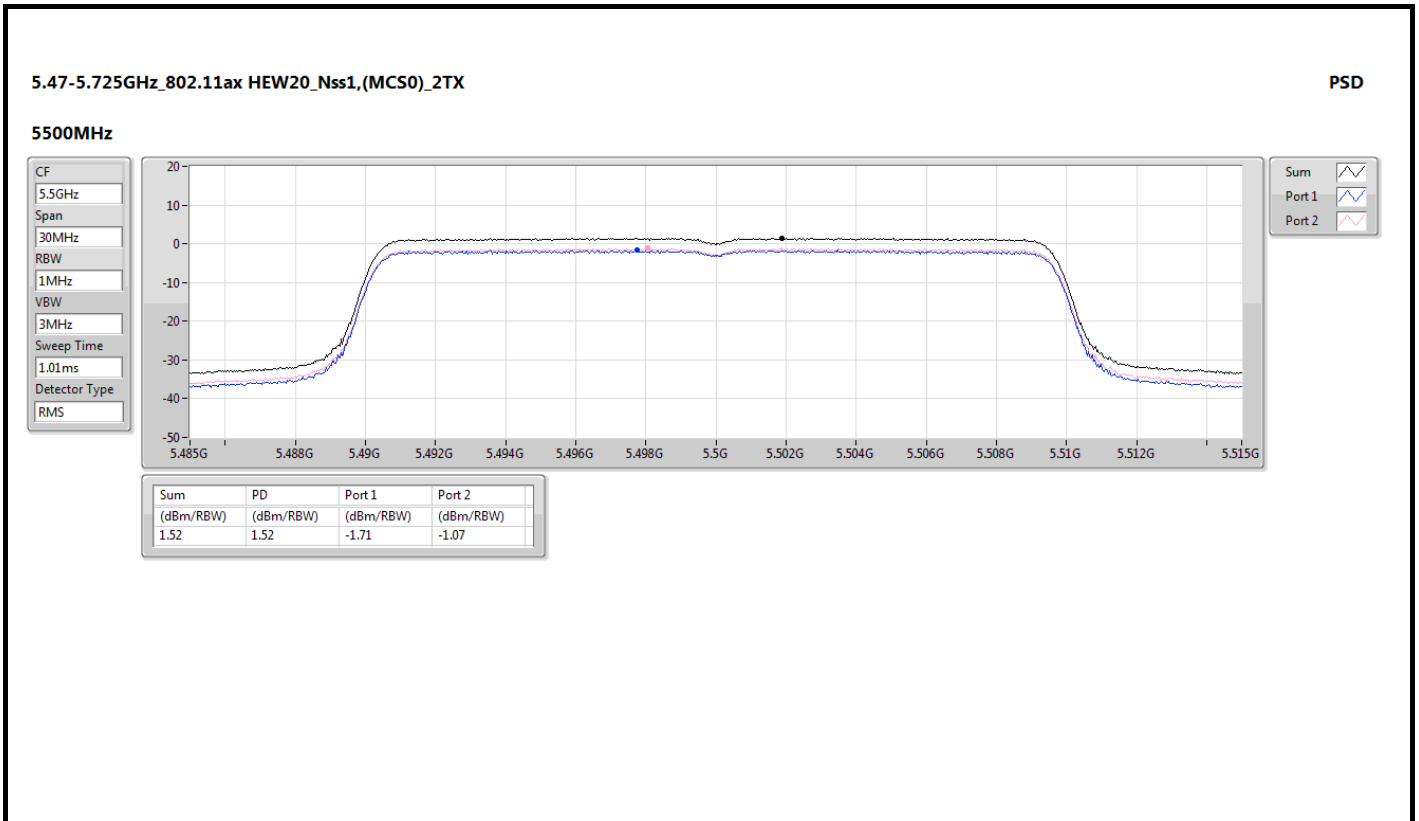

PSD

5260MHz

5.725-5.85GHz\_802.11ax HEW20\_Nss1,(MCS0)\_2TX

PSD

5720MHz Straddle 5.725-5.85GHz

5.725-5.85GHz\_802.11ax HEW20\_Nss1,(MCS0)\_2TX

PSD

5745MHz