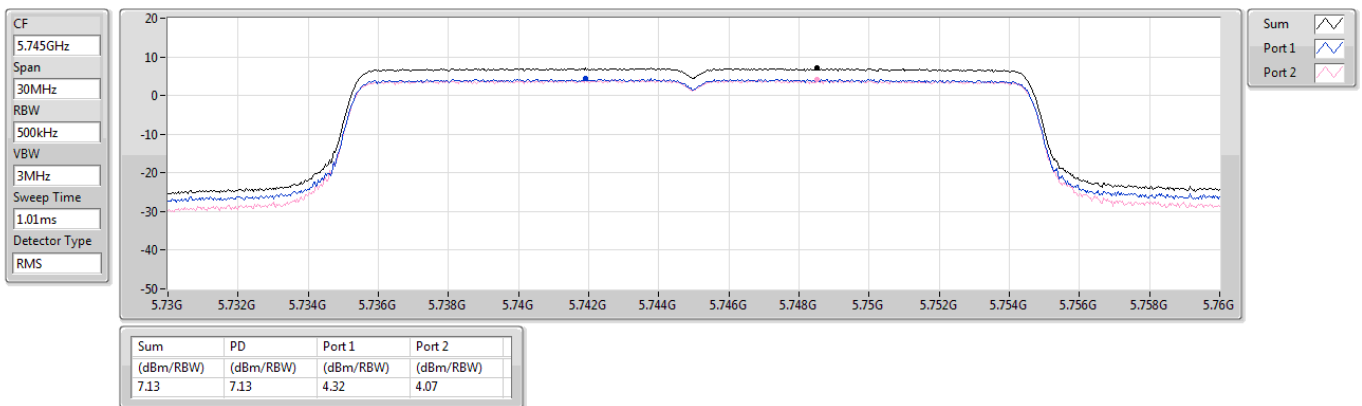

Directional gain =  $4.4+10 \cdot \log(2/1)=7.41$  dBi > 6dBi, so the limit shall be reduced to 30 dBm – (7.41dBi – 6dBi ) =28.59 dBm

5.15-5.25GHz\_802.11a\_Nss1,(6Mbps)\_2TX

PSD

5240MHz

5.25-5.35GHz\_802.11a\_Nss1,(6Mbps)\_2TX

PSD

5260MHz

5.725-5.85GHz\_802.11ax HEW20\_Nss1,(MCS0)\_2TX

PSD

5720MHz Straddle 5.725-5.85GHz

5.725-5.85GHz\_802.11ax HEW20\_Nss1,(MCS0)\_2TX

PSD

5745MHz