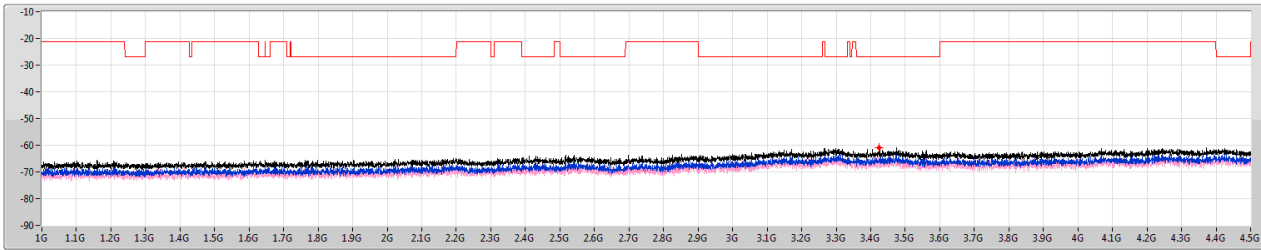

5.15-5.25GHz_802.11a_Nss1,(6Mbps)_2TX

CSE Other [PK]

5240MHz

- Limit.PK
- Sum.PK
- Port.1
- Port.2

F.Start(Hz)	F.Stop(Hz)	RBW(Hz)	Type	Freq(Hz)	Psum(dBm)	P1(dBm)	P2(dBm)
1G	4.5G	1M	PK	3.42506G	-60.92	-65.17	-62.96

5.15-5.25GHz_802.11a_Nss1,(6Mbps)_2TX

CSE Other [AV]

5240MHz