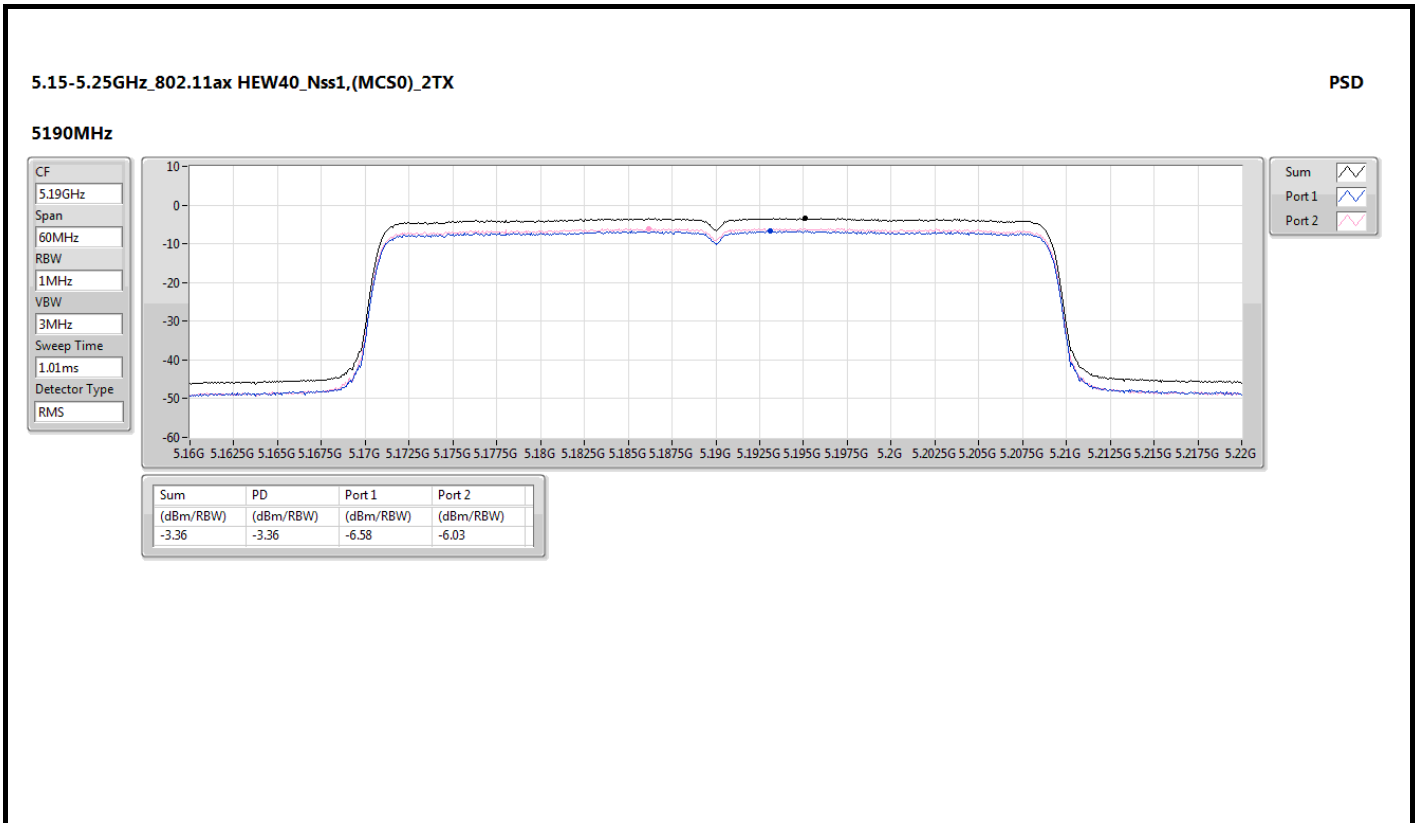

PSD

5260MHz

5.725-5.85GHz\_802.11ax HEW20\_Nss1,(MCS0)\_2TX

PSD

5720MHz Straddle 5.725-5.85GHz

5.725-5.85GHz\_802.11ax HEW20\_Nss1,(MCS0)\_2TX

PSD

5745MHz