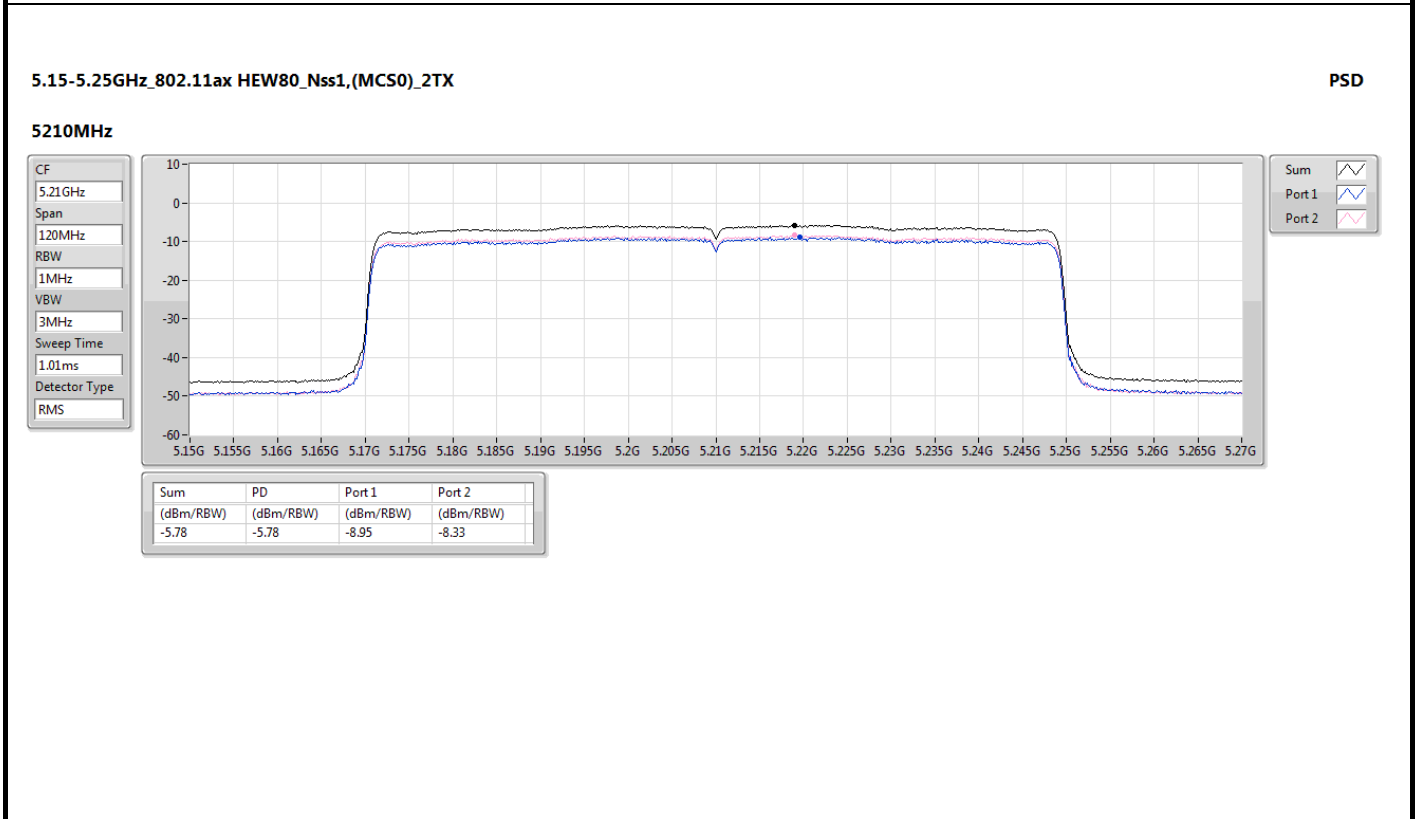

PSD

5260MHz

5.725-5.85GHz\_802.11ax HEW20\_Nss1,(MCS0)\_2TX

PSD

5720MHz Straddle 5.725-5.85GHz

5.725-5.85GHz\_802.11ax HEW20\_Nss1,(MCS0)\_2TX

PSD

5745MHz