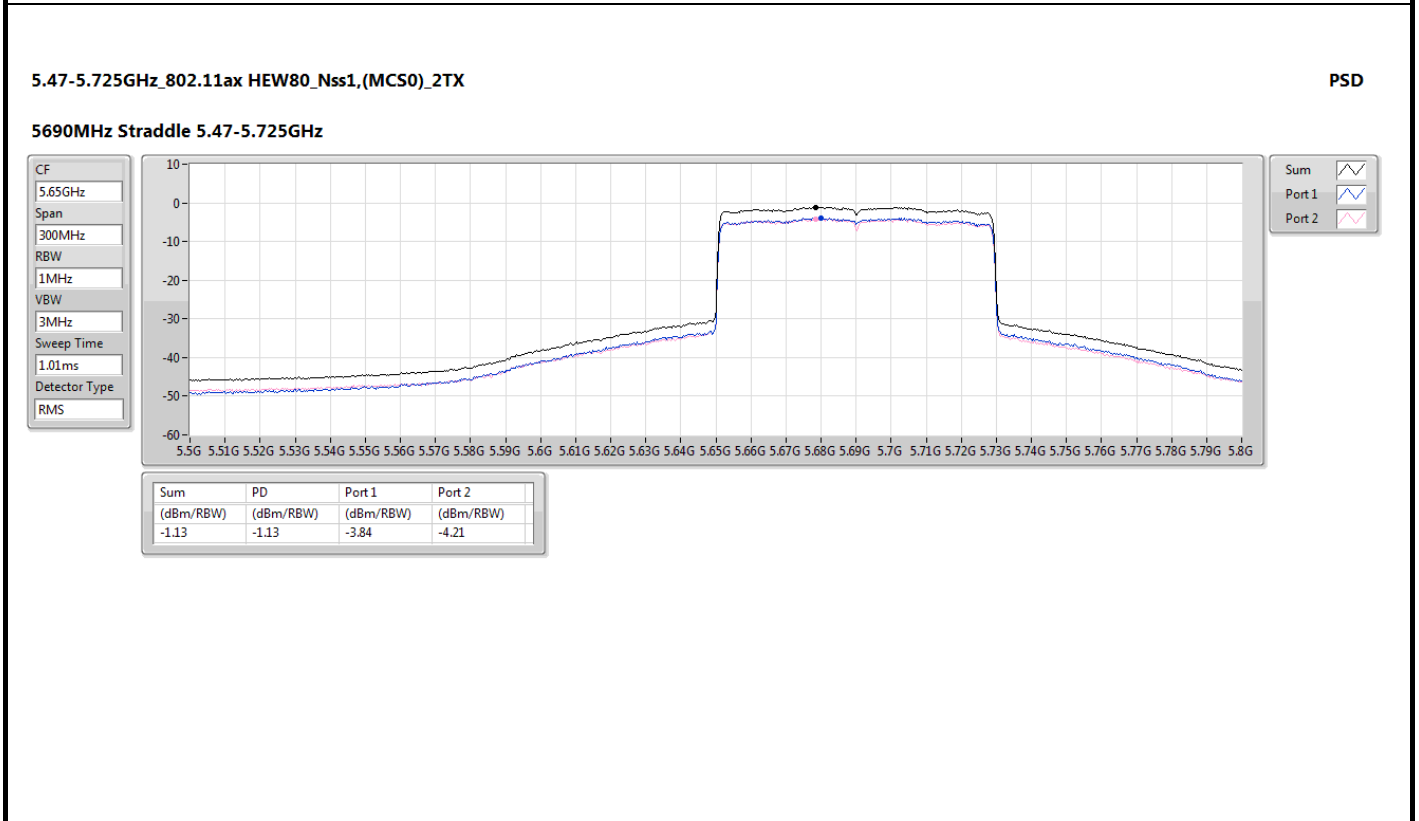

Directional gain =  $4.4+10 \cdot \log(2/1)=7.41$  dBi > 6dBi, so the limit shall be reduced to 30 dBm – (7.41dBi – 6dBi ) =28.59 dBm

5.15-5.25GHz\_802.11a\_Nss1,(6Mbps)\_2TX

PSD

5240MHz

5.25-5.35GHz\_802.11a\_Nss1,(6Mbps)\_2TX

PSD

5260MHz

5.725-5.85GHz\_802.11ax HEW20\_Nss1,(MCS0)\_2TX

PSD

5720MHz Straddle 5.725-5.85GHz

5.725-5.85GHz\_802.11ax HEW20\_Nss1,(MCS0)\_2TX

PSD

5745MHz