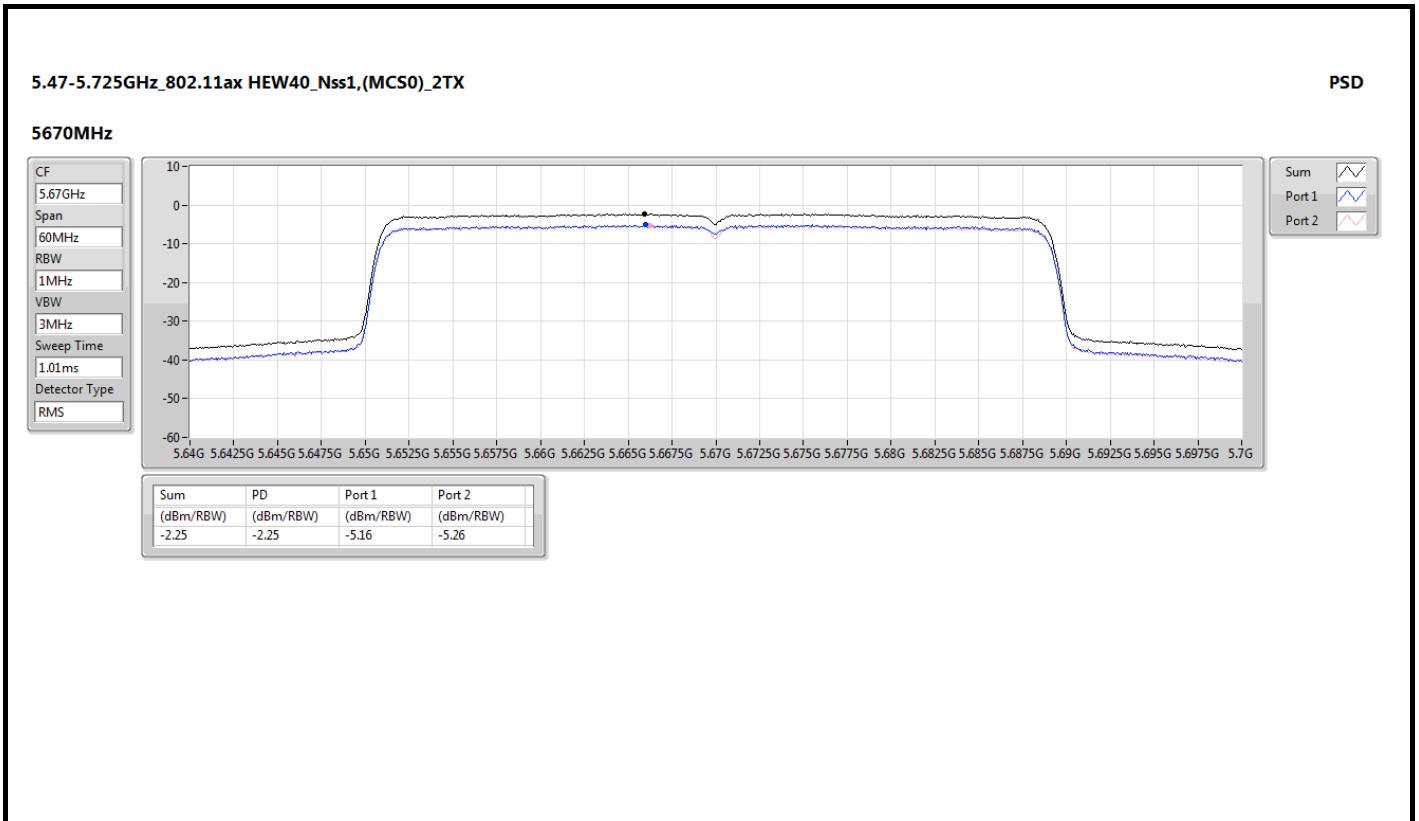

PSD

5260MHz

5.725-5.85GHz\_802.11ax HEW20\_Nss1,(MCS0)\_2TX

PSD

5720MHz Straddle 5.725-5.85GHz

5.725-5.85GHz\_802.11ax HEW20\_Nss1,(MCS0)\_2TX

PSD

5745MHz