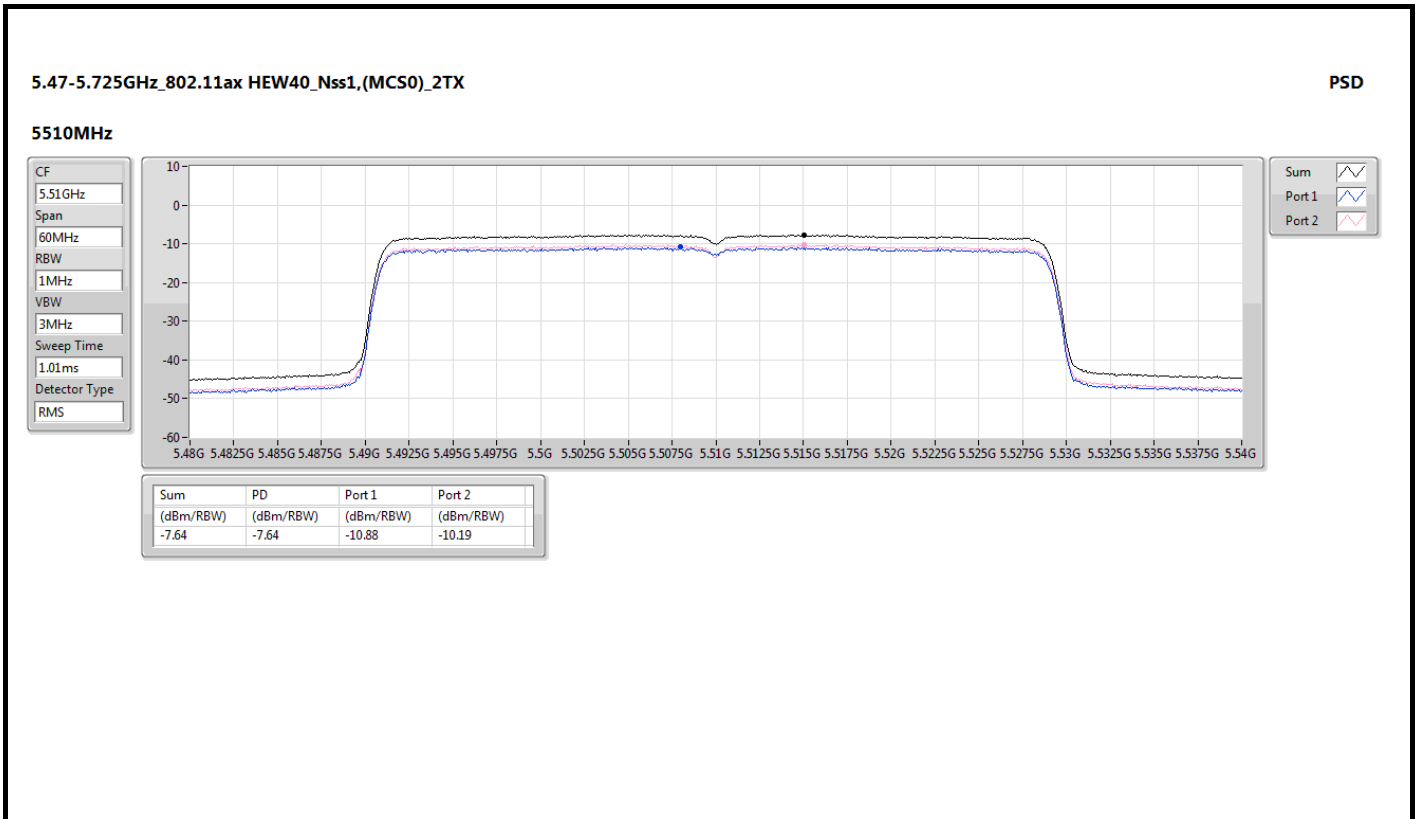

PSD

5260MHz

5.725-5.85GHz\_802.11ax HEW20\_Nss1,(MCS0)\_2TX

PSD

5720MHz Straddle 5.725-5.85GHz

5.725-5.85GHz\_802.11ax HEW20\_Nss1,(MCS0)\_2TX

PSD

5745MHz