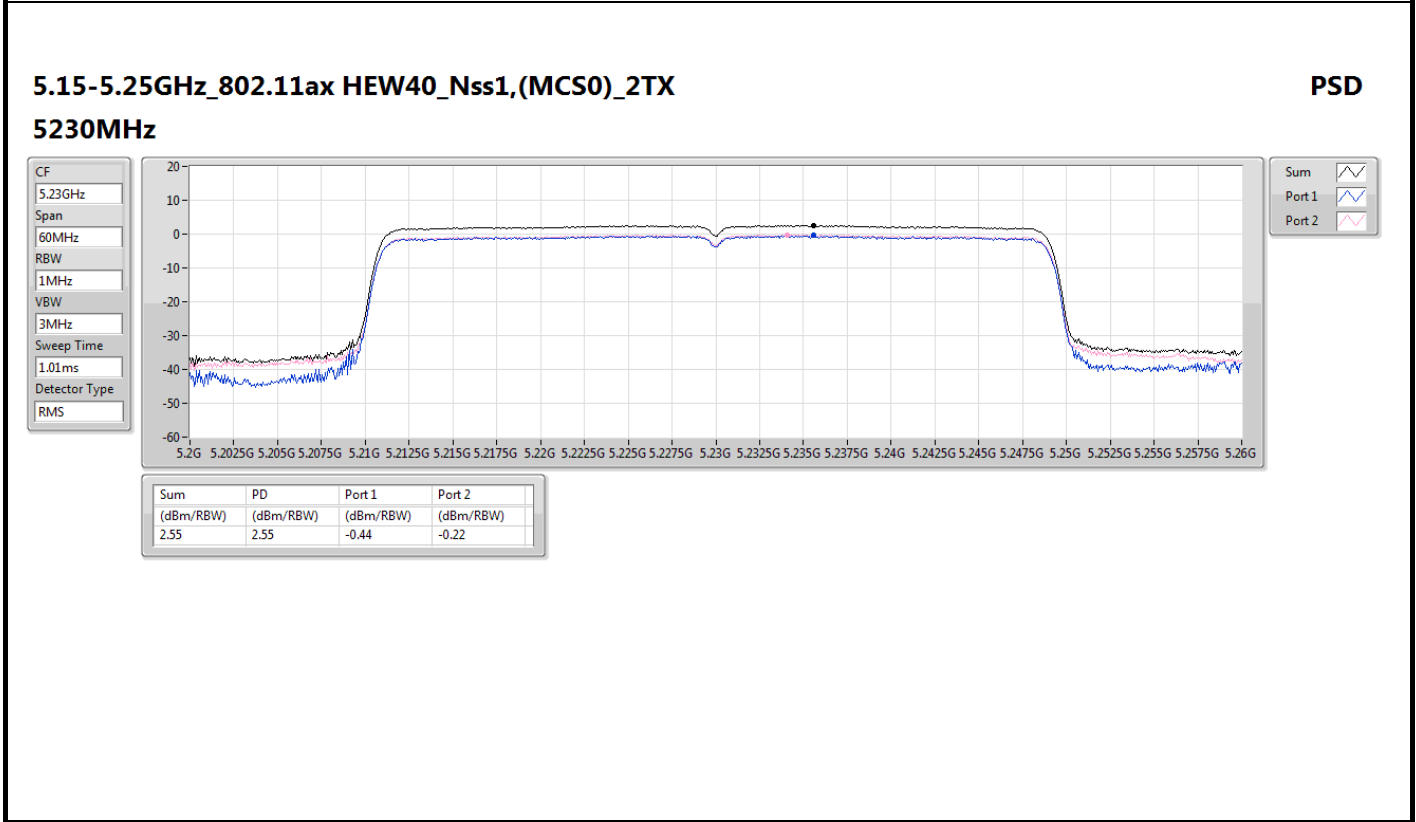

Directional gain =  $4.4+10 \cdot \log(2/1)=7.41$  dBi > 6dBi, so the limit shall be reduced to 30 dBm – (7.41dBi – 6dBi ) =28.59 dBm

5.15-5.25GHz\_802.11a\_Nss1,(6Mbps)\_2TX

PSD

5240MHz

5.25-5.35GHz\_802.11a\_Nss1,(6Mbps)\_2TX

PSD

5260MHz

5.725-5.85GHz\_802.11ax HEW20\_Nss1,(MCS0)\_2TX

PSD

5720MHz Straddle 5.725-5.85GHz

5.725-5.85GHz\_802.11ax HEW20\_Nss1,(MCS0)\_2TX

PSD

5745MHz