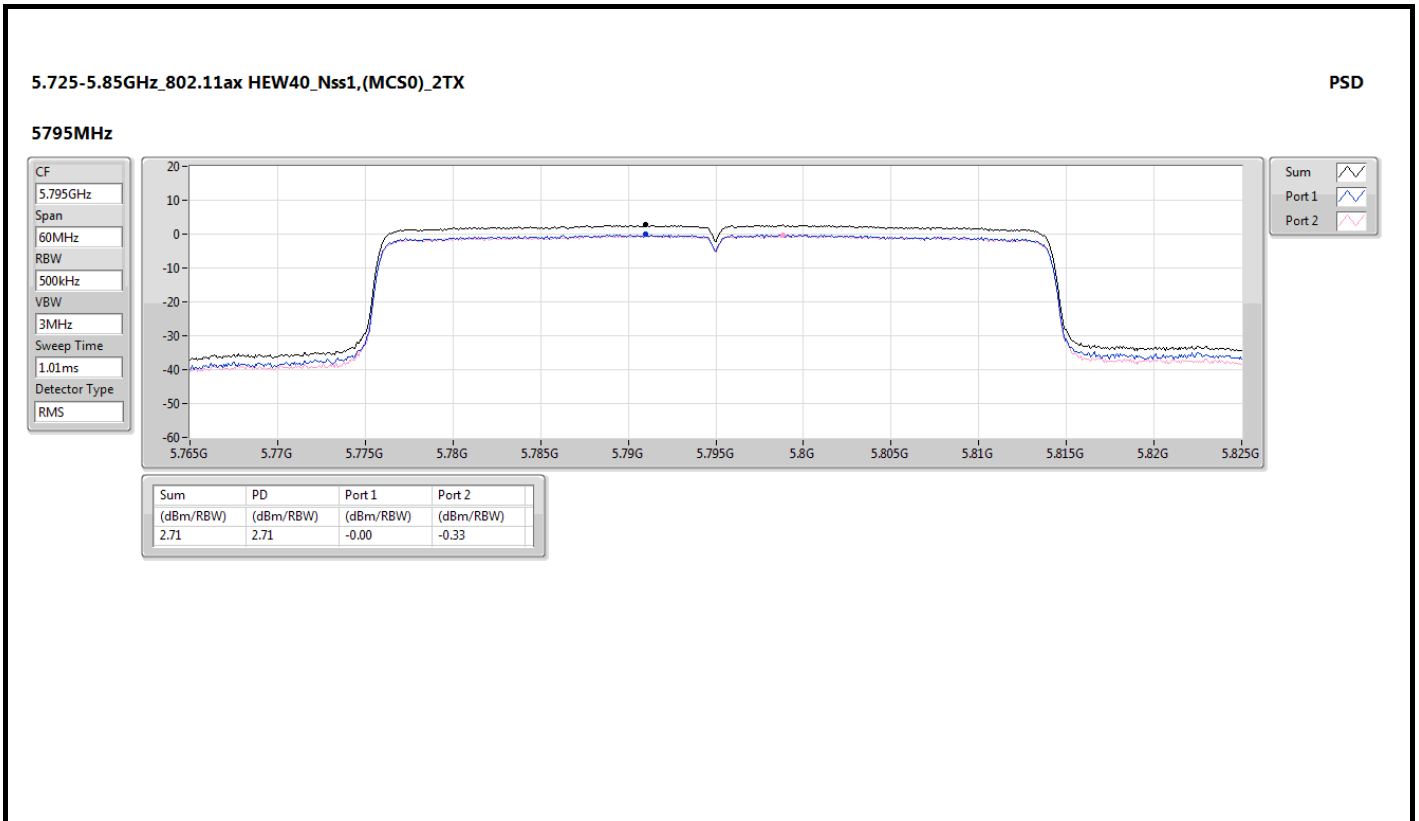

PSD

5260MHz

5.725-5.85GHz\_802.11ax HEW20\_Nss1,(MCS0)\_2TX

PSD

5720MHz Straddle 5.725-5.85GHz

5.725-5.85GHz\_802.11ax HEW20\_Nss1,(MCS0)\_2TX

PSD

5745MHz