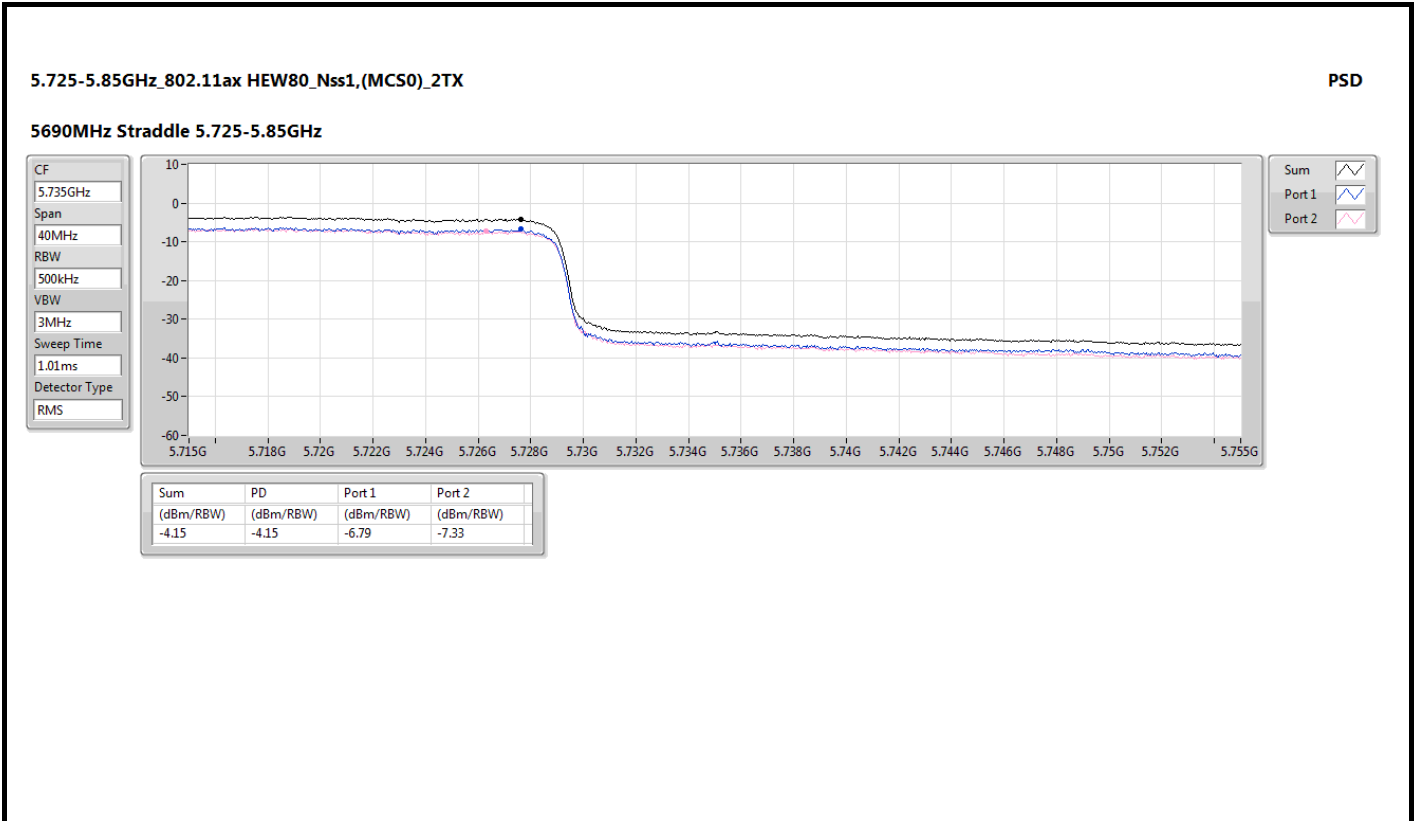

Directional gain =  $4.4+10 \cdot \log(2/1)=7.41$  dBi > 6dBi, so the limit shall be reduced to 30 dBm – (7.41dBi – 6dBi ) =28.59 dBm

5.15-5.25GHz\_802.11a\_Nss1,(6Mbps)\_2TX

PSD

5240MHz

5.25-5.35GHz\_802.11a\_Nss1,(6Mbps)\_2TX

PSD

5260MHz

5.725-5.85GHz\_802.11ax HEW20\_Nss1,(MCS0)\_2TX

PSD

5720MHz Straddle 5.725-5.85GHz

5.725-5.85GHz\_802.11ax HEW20\_Nss1,(MCS0)\_2TX

PSD

5745MHz