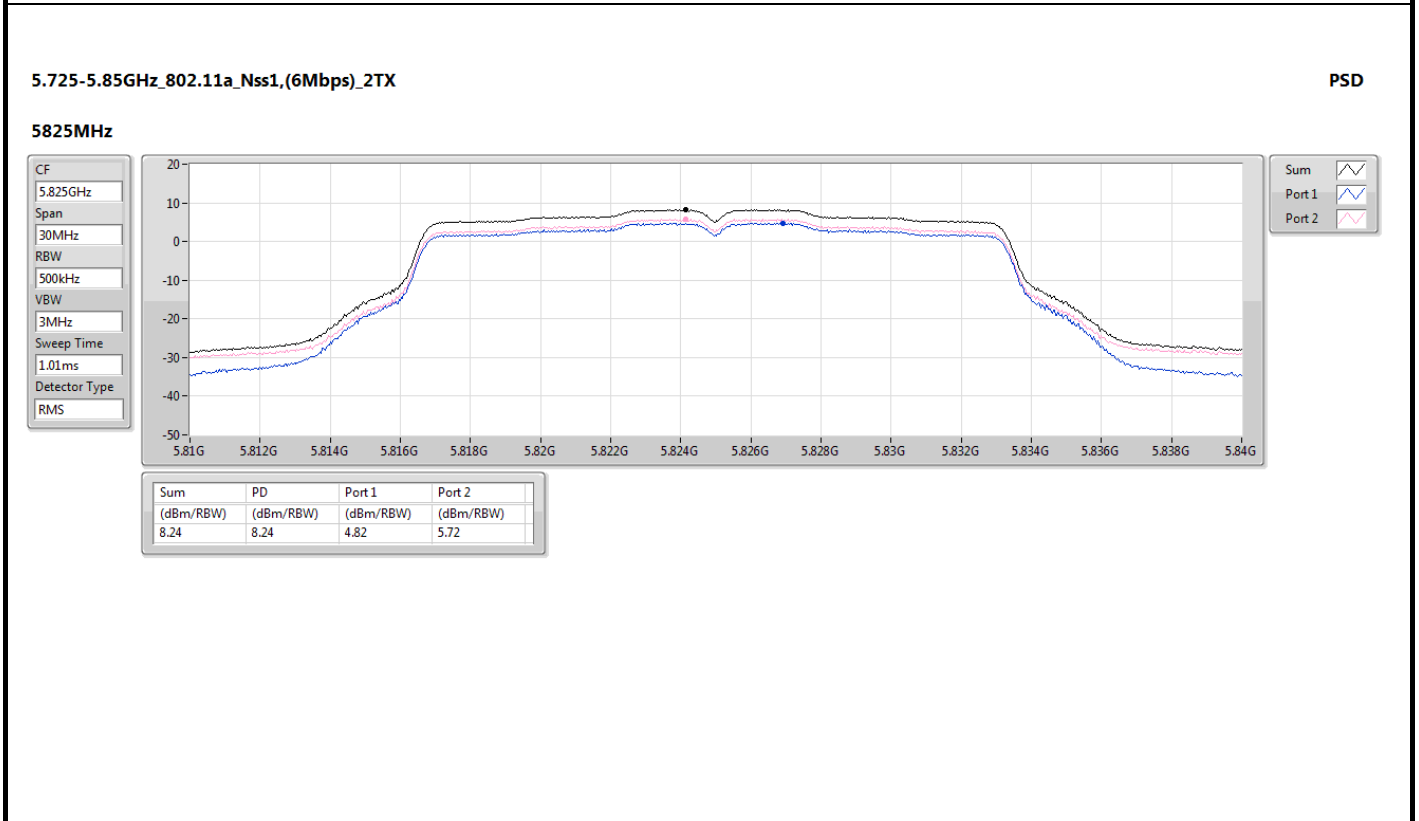

Directional gain =  $4.4+10 \cdot \log(2/1)=7.41$  dBi > 6dBi, so the limit shall be reduced to 30 dBm – (7.41dBi – 6dBi ) =28.59 dBm

5.15-5.25GHz\_802.11a\_Nss1,(6Mbps)\_2TX

PSD

5240MHz

5.25-5.35GHz\_802.11a\_Nss1,(6Mbps)\_2TX

PSD

5260MHz

5.725-5.85GHz\_802.11ax HEW20\_Nss1,(MCS0)\_2TX

PSD

5720MHz Straddle 5.725-5.85GHz

5.725-5.85GHz\_802.11ax HEW20\_Nss1,(MCS0)\_2TX

PSD

5745MHz