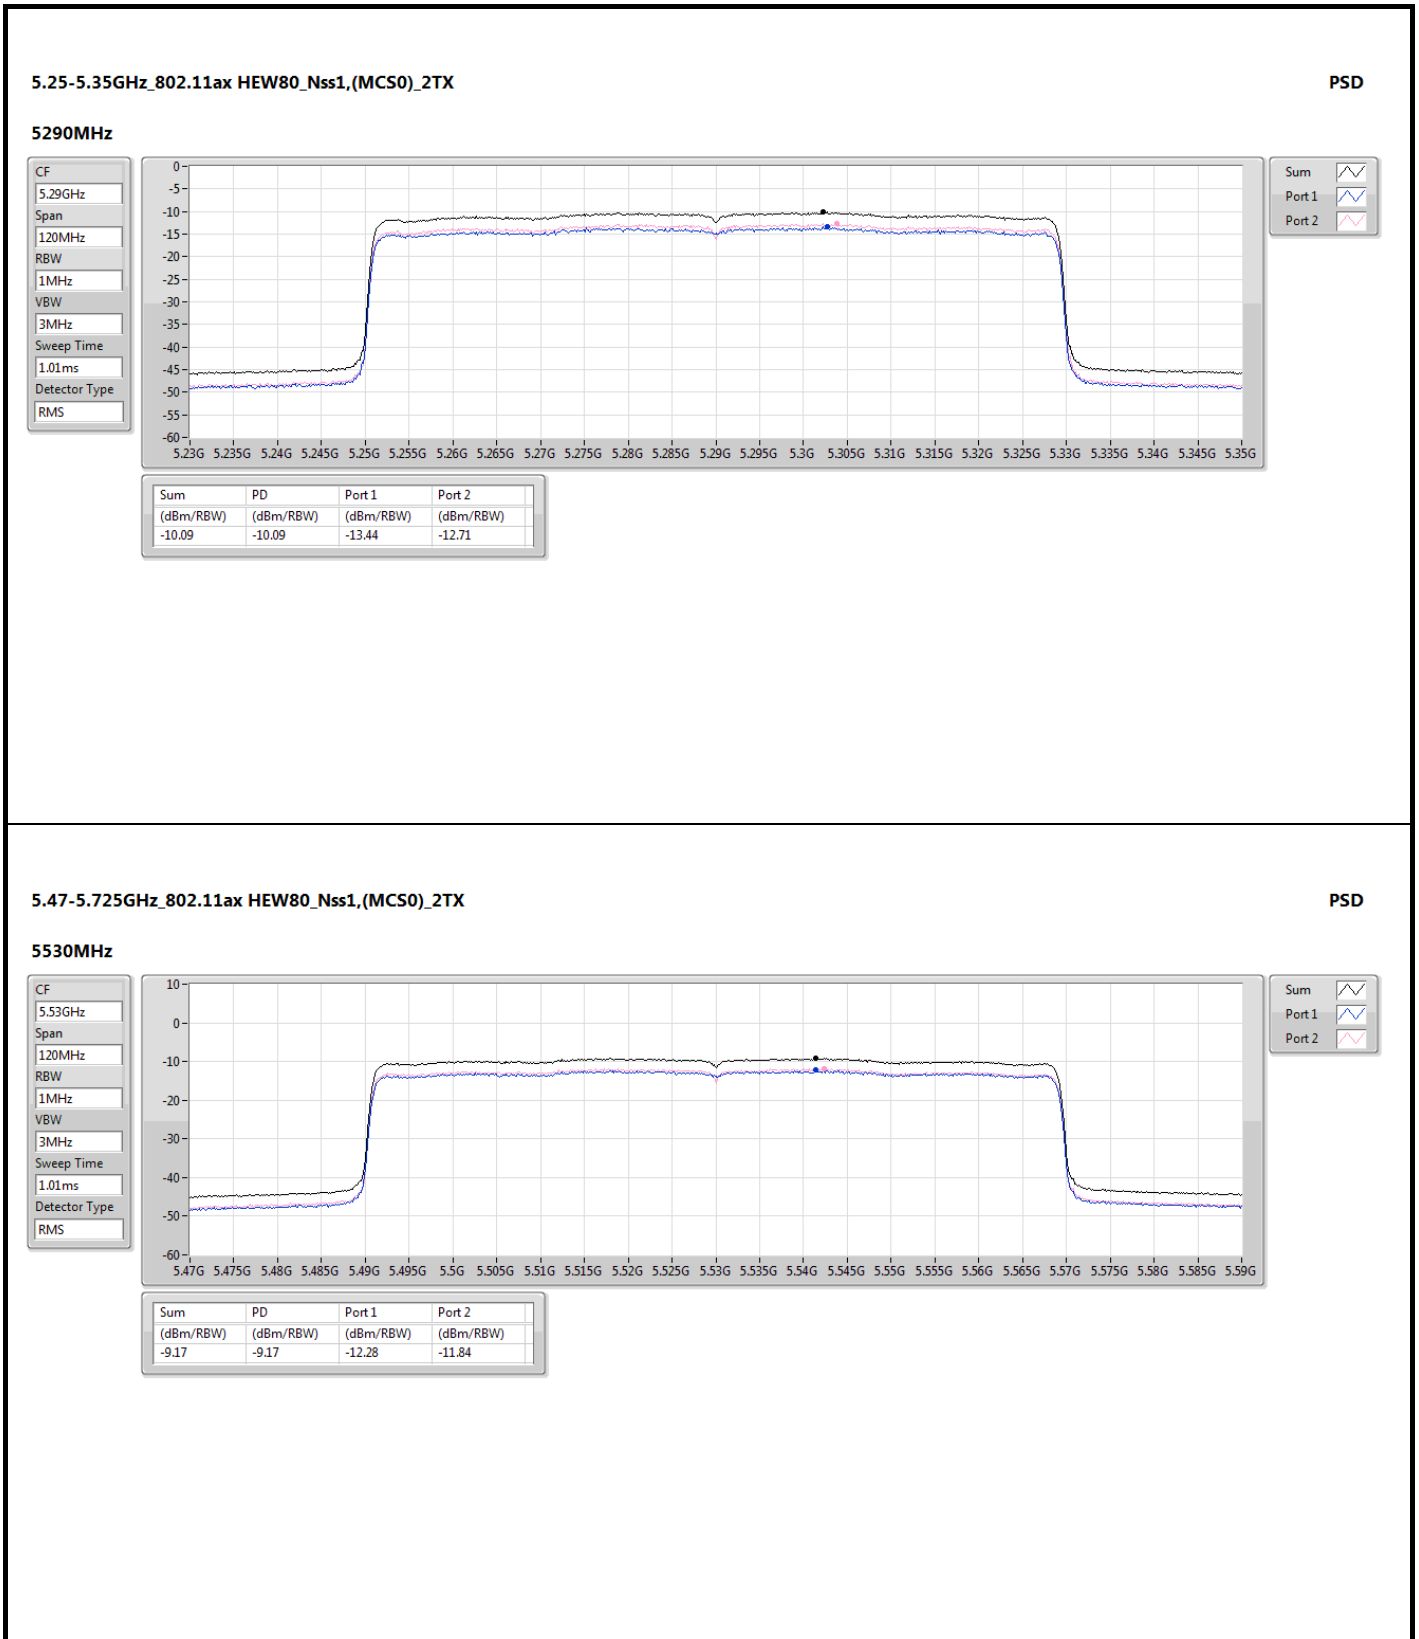

PSD

5260MHz

5.725-5.85GHz\_802.11ax HEW20\_Nss1,(MCS0)\_2TX

PSD

5720MHz Straddle 5.725-5.85GHz

5.725-5.85GHz\_802.11ax HEW20\_Nss1,(MCS0)\_2TX

PSD

5745MHz