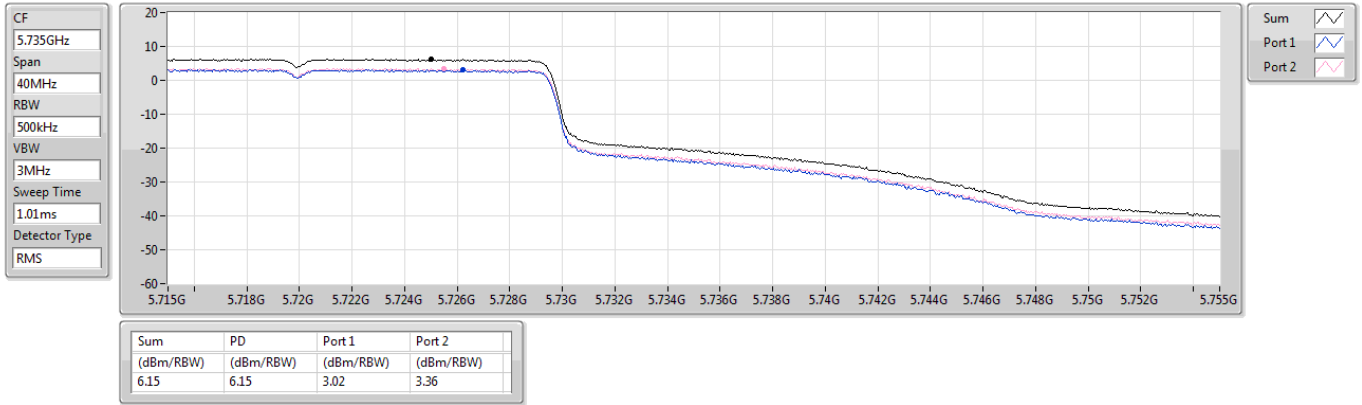

Directional gain =  $4.4+10 \cdot \log(2/1)=7.41$  dBi > 6dBi, so the limit shall be reduced to 30 dBm – (7.41dBi – 6dBi ) =28.59 dBm

5.15-5.25GHz\_802.11a\_Nss1,(6Mbps)\_2TX

PSD

5240MHz

5.25-5.35GHz\_802.11a\_Nss1,(6Mbps)\_2TX

PSD

5260MHz

5.725-5.85GHz\_802.11ax HEW20\_Nss1,(MCS0)\_2TX

PSD

5720MHz Straddle 5.725-5.85GHz

5.725-5.85GHz\_802.11ax HEW20\_Nss1,(MCS0)\_2TX

PSD

5745MHz