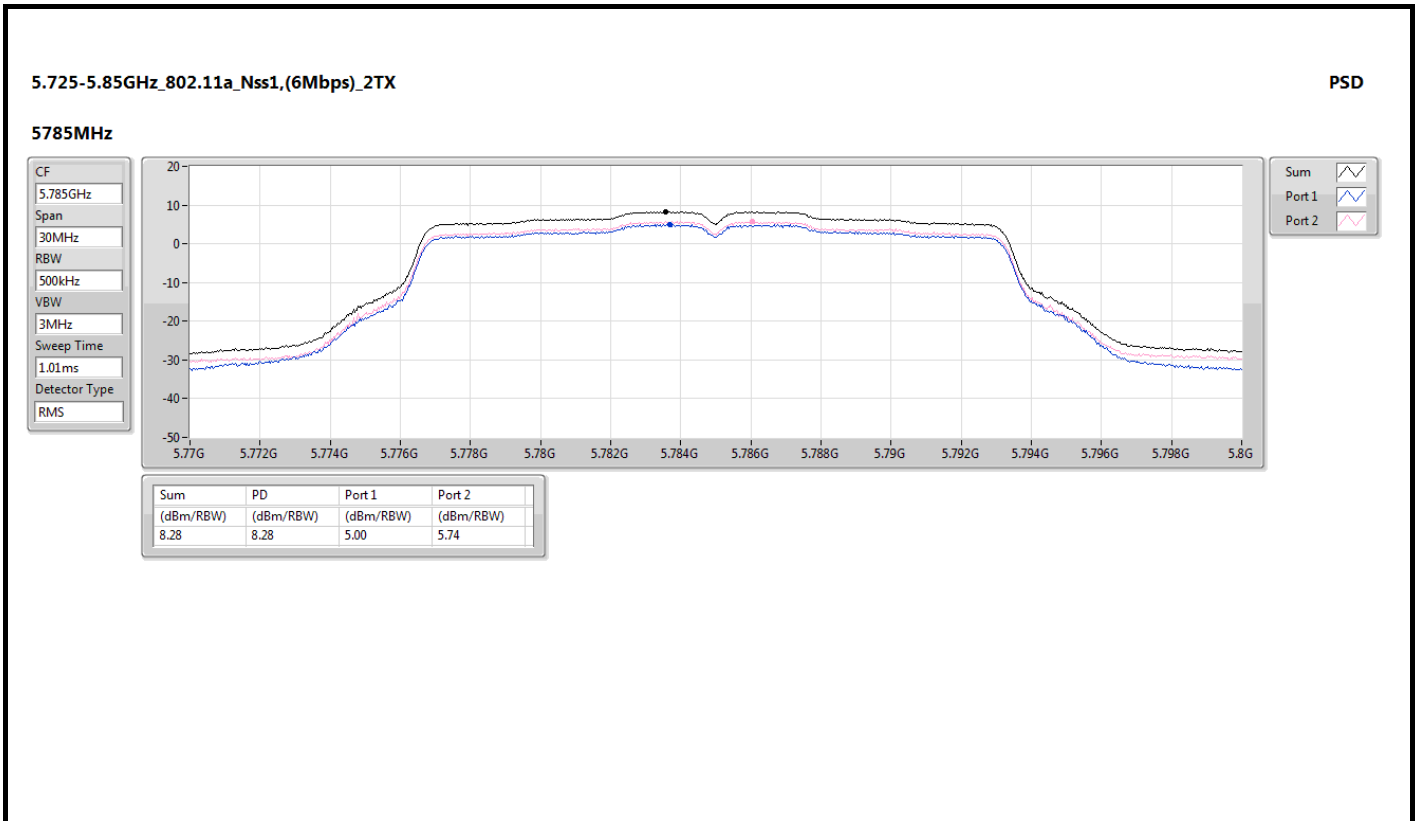

PSD

5260MHz

5.725-5.85GHz\_802.11ax HEW20\_Nss1,(MCS0)\_2TX

PSD

5720MHz Straddle 5.725-5.85GHz

5.725-5.85GHz\_802.11ax HEW20\_Nss1,(MCS0)\_2TX

PSD

5745MHz