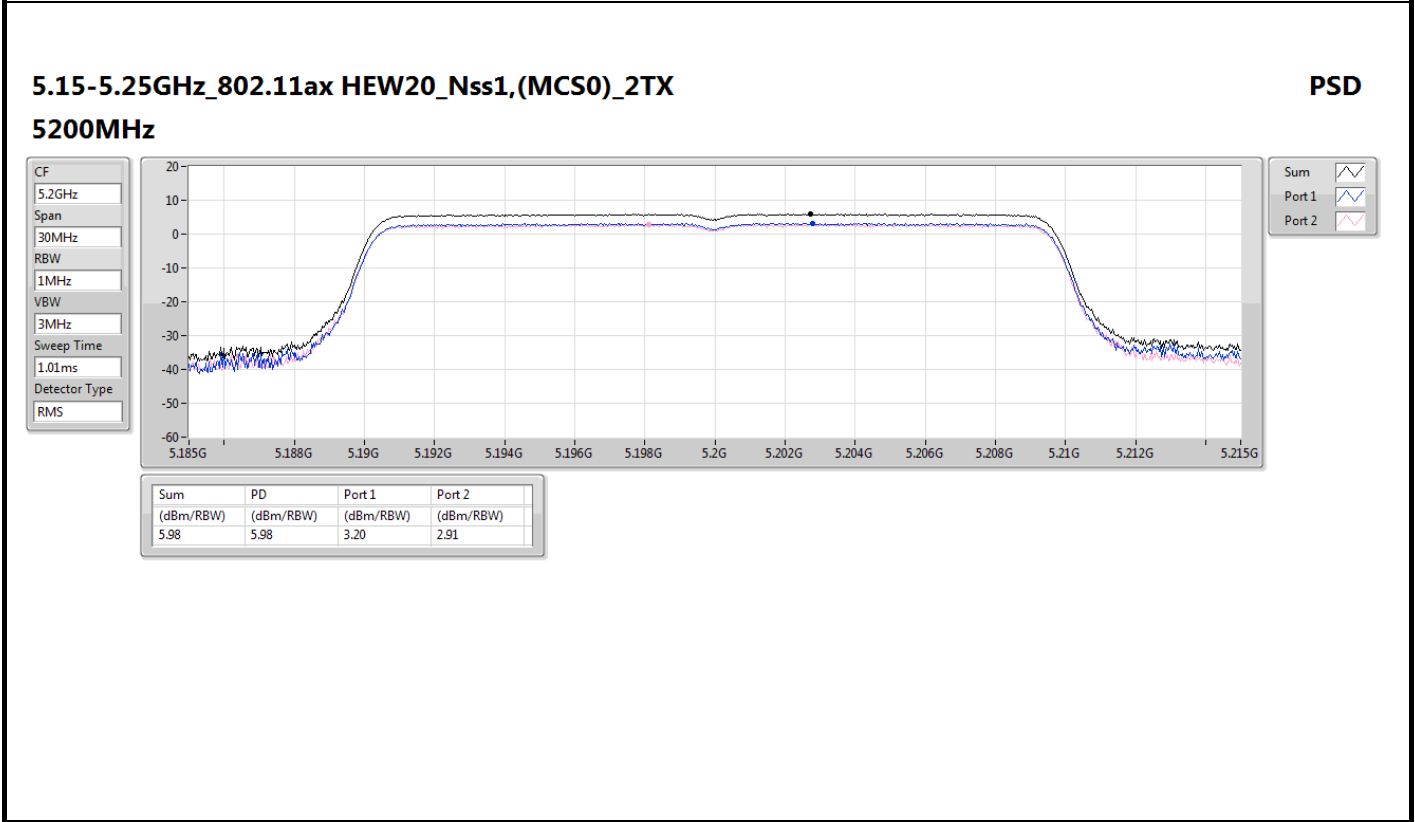

Directional gain =  $4.4+10 \cdot \log(2/1)=7.41$  dBi > 6dBi, so the limit shall be reduced to 30 dBm – (7.41dBi – 6dBi ) =28.59 dBm

5.15-5.25GHz\_802.11a\_Nss1,(6Mbps)\_2TX

PSD

5240MHz

5.25-5.35GHz\_802.11a\_Nss1,(6Mbps)\_2TX

PSD

5260MHz

5.725-5.85GHz\_802.11ax HEW20\_Nss1,(MCS0)\_2TX

PSD

5720MHz Straddle 5.725-5.85GHz

5.725-5.85GHz\_802.11ax HEW20\_Nss1,(MCS0)\_2TX

PSD

5745MHz