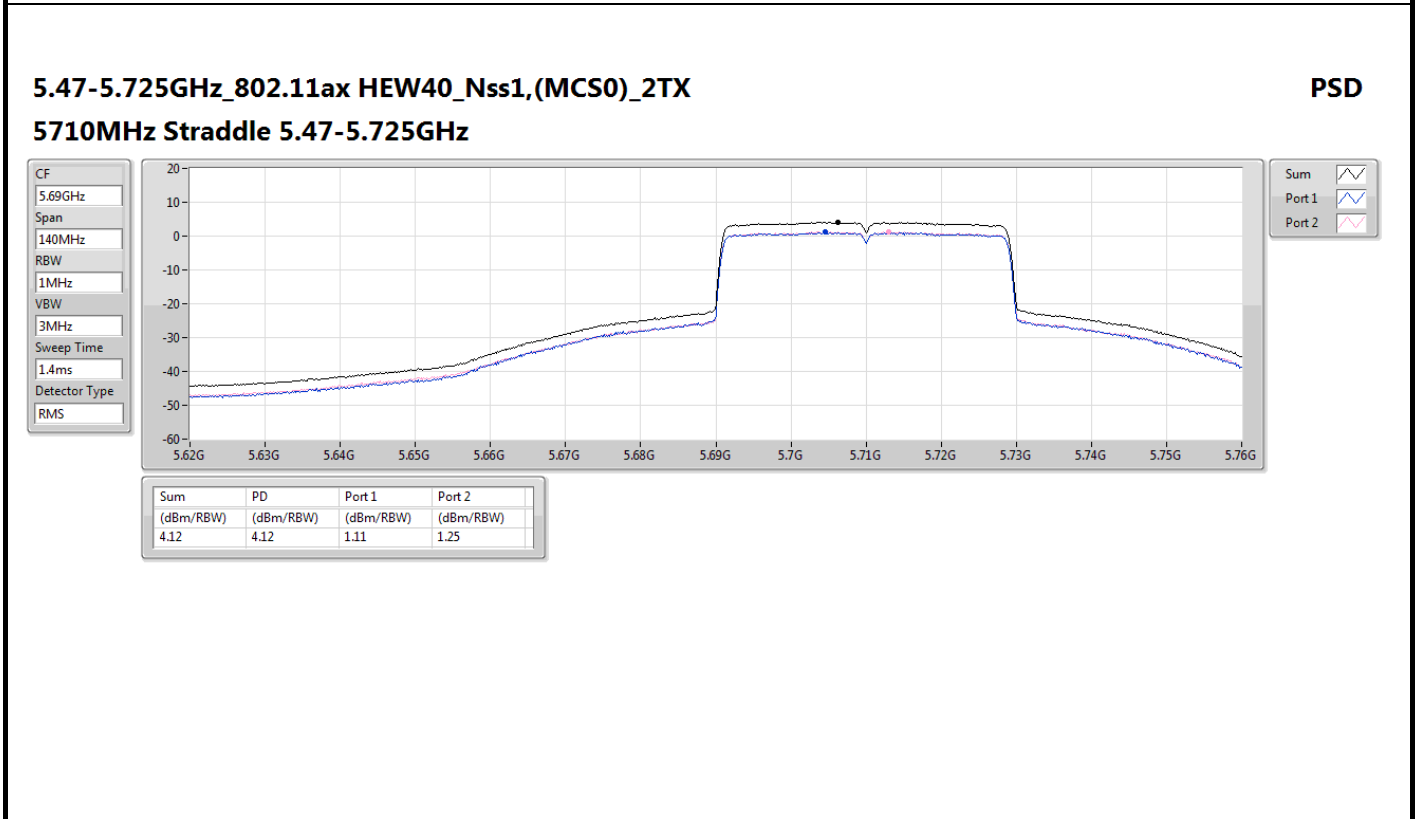

Directional gain =  $4.4+10 \cdot \log(2/1)=7.41$  dBi > 6dBi, so the limit shall be reduced to 30 dBm – (7.41dBi – 6dBi ) =28.59 dBm

5.15-5.25GHz\_802.11a\_Nss1,(6Mbps)\_2TX

PSD

5240MHz

5.25-5.35GHz\_802.11a\_Nss1,(6Mbps)\_2TX

PSD

5260MHz

5.725-5.85GHz\_802.11ax HEW20\_Nss1,(MCS0)\_2TX

PSD

5720MHz Straddle 5.725-5.85GHz

5.725-5.85GHz\_802.11ax HEW20\_Nss1,(MCS0)\_2TX

PSD

5745MHz