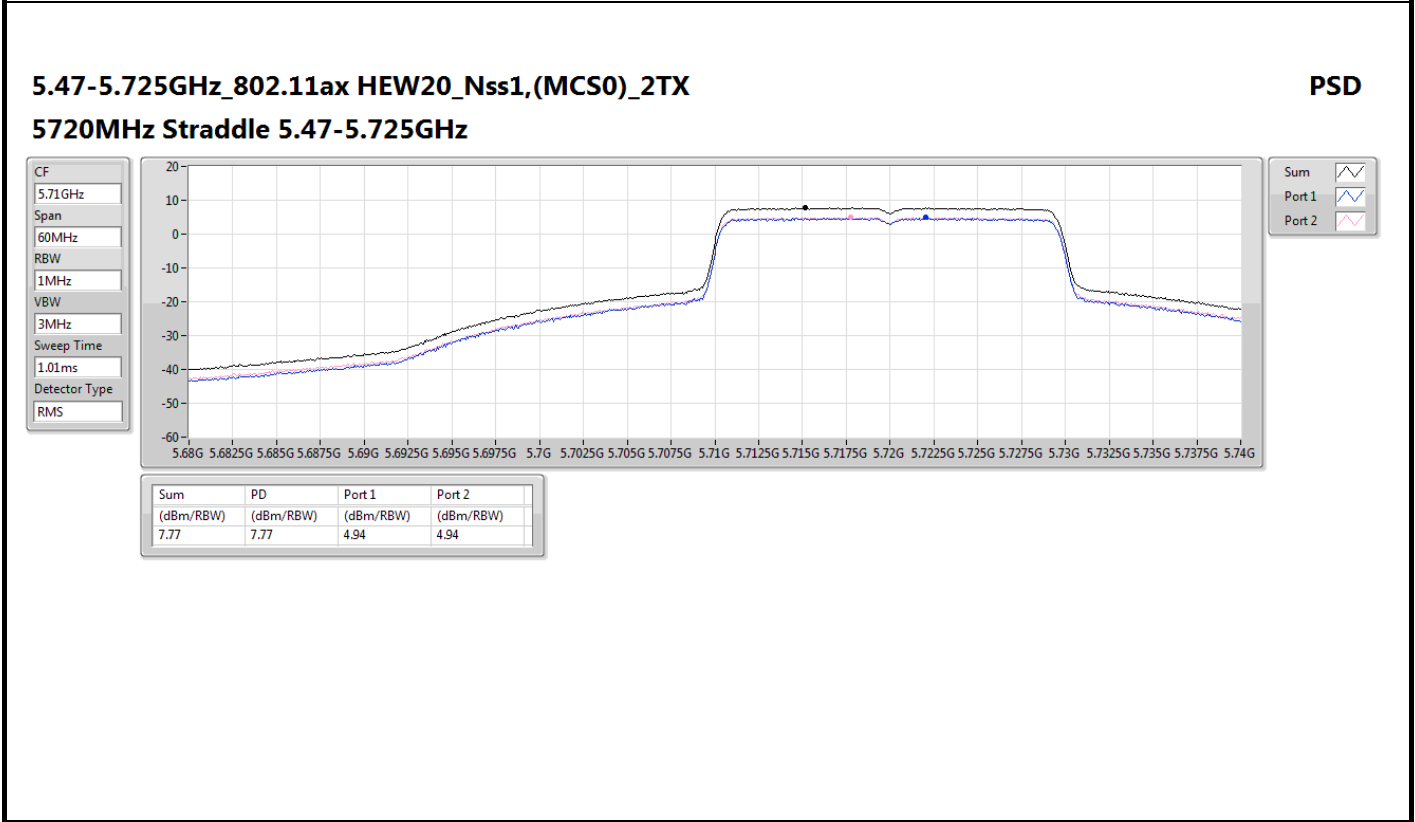

PSD

5260MHz

5.725-5.85GHz\_802.11ax HEW20\_Nss1,(MCS0)\_2TX

PSD

5720MHz Straddle 5.725-5.85GHz

5.725-5.85GHz\_802.11ax HEW20\_Nss1,(MCS0)\_2TX

PSD

5745MHz