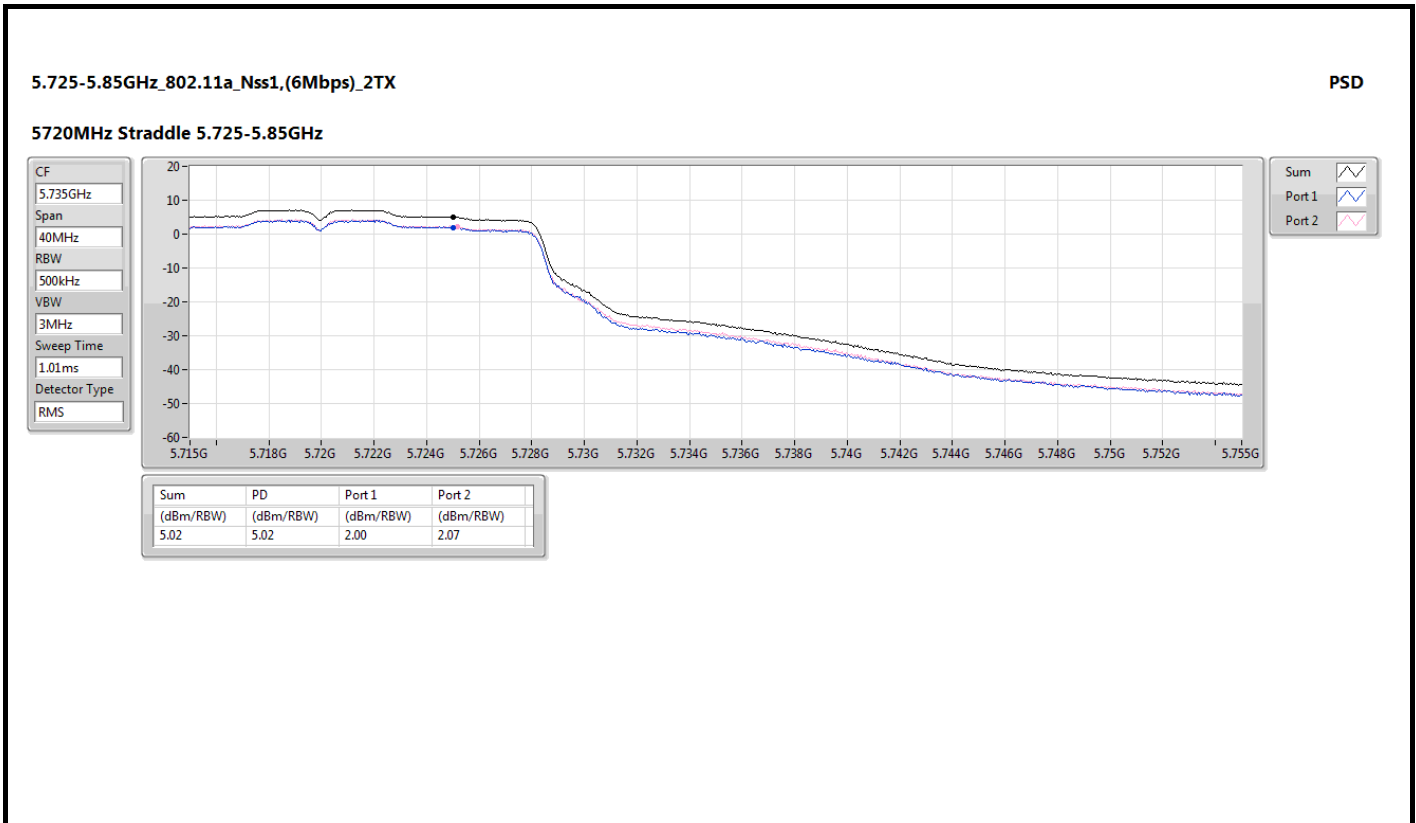

Directional gain =  $4.4+10 \cdot \log(2/1)=7.41$  dBi > 6dBi, so the limit shall be reduced to 30 dBm – (7.41dBi – 6dBi ) =28.59 dBm

5.15-5.25GHz\_802.11a\_Nss1,(6Mbps)\_2TX

PSD

5240MHz

5.25-5.35GHz\_802.11a\_Nss1,(6Mbps)\_2TX

PSD

5260MHz

5.725-5.85GHz\_802.11ax HEW20\_Nss1,(MCS0)\_2TX

PSD

5720MHz Straddle 5.725-5.85GHz

5.725-5.85GHz\_802.11ax HEW20\_Nss1,(MCS0)\_2TX

PSD

5745MHz