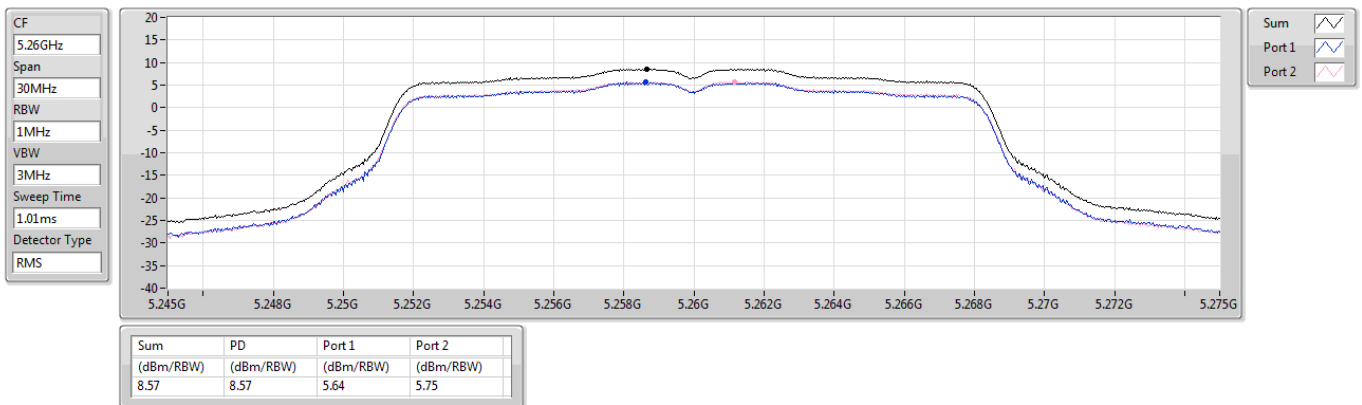

5.25-5.35GHz_802.11a_Nss1,(6Mbps)_2TX

PSD

5260MHz