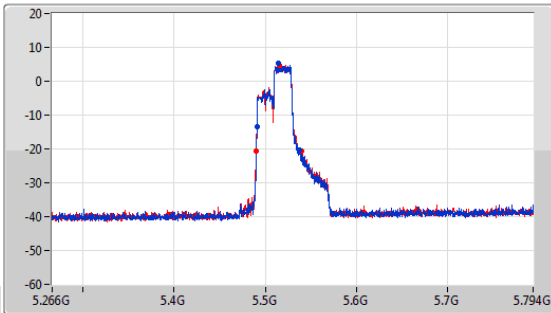

5.47-5.725GHz_802.11ax_HEW80_RU242_Index62_80MHz_Nss1,(MCS0)_2TX

EBW

5530MHz

CF: 5.53GHz
Span: 528MHz
RBW: 500kHz
VBW: 2MHz
Sweep Time: 100ms
Detector Type: Peak

CF: 5.53GHz
Span: 240MHz
RBW: 500kHz
VBW: 2MHz
Sweep Time: 100ms
Detector Type: Peak