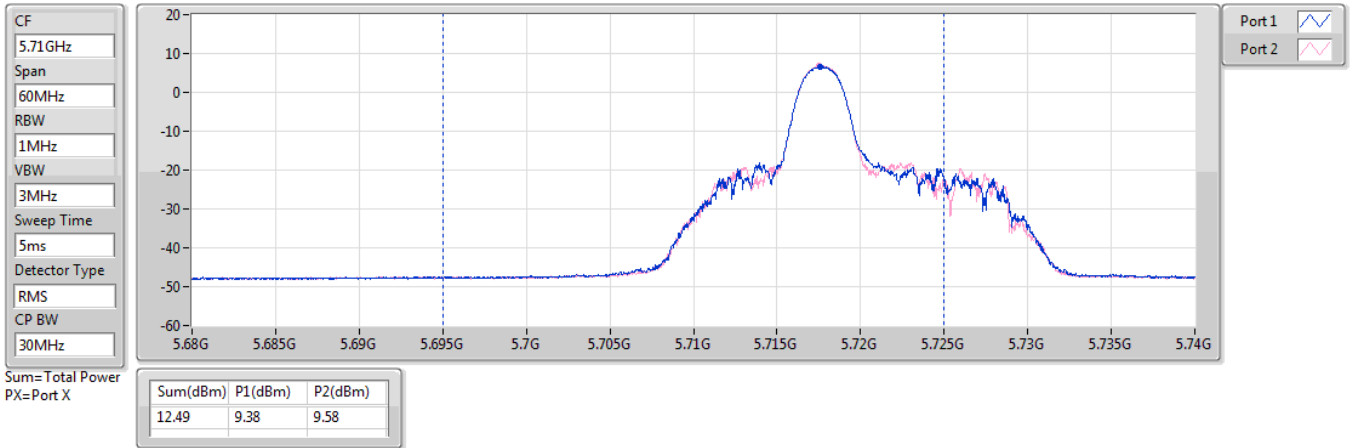

Conducted Output Power(Average) - SC Module

Appendix B.1

Mode	Result	DG (dBi)	Port 1 (dBm)	Port 2 (dBm)	Total Power (dBm)	Power Limit (dBm)	EIRP (dBm)	EIRP Limit (dBm)
5210MHz	Pass	4.40	10.13	10.05	13.10	24.00	17.50	30.00
5290MHz	Pass	4.40	10.44	10.02	13.25	24.00	17.65	30.00
5530MHz	Pass	4.40	9.17	8.83	12.01	24.00	16.41	30.00
5610MHz	Pass	4.40	16.39	16.3	19.36	24.00	23.76	30.00
5690MHz Straddle 5.47-5.725GHz	Pass	4.40	17.53	17.27	20.41	24.00	24.81	30.00
5690MHz Straddle 5.725-5.85GHz	Pass	4.40	-31.08	-31.04	-28.05	30.00	-23.65	36.00
5775MHz	Pass	4.40	16.15	16.3	19.24	30.00	23.64	36.00
802.11ax HEW80_RU484_Index65_80MHz_Nss1,(MCS0)_2TX	-	-	-	-	-	-	-	-
5210MHz	Pass	4.40	9.22	9.12	12.18	24.00	16.58	30.00
5290MHz	Pass	4.40	6.07	5.65	8.88	24.00	13.28	30.00
5530MHz	Pass	4.40	5.68	5.29	8.50	24.00	12.90	30.00
5610MHz	Pass	4.40	14.35	14.19	17.28	24.00	21.68	30.00
5690MHz Straddle 5.47-5.725GHz	Pass	4.40	17.6	17.28	20.45	24.00	24.85	30.00
5690MHz Straddle 5.725-5.85GHz	Pass	4.40	-26	-22.96	-21.21	30.00	-16.81	36.00
5775MHz	Pass	4.40	15.19	15.18	18.20	30.00	22.60	36.00

DG = Directional Gain; Port X = Port X output power

5.47-5.725GHz_802.11ax HEW20_RU26_Index3_20MHz_Nss1,(MCS0)_2TX

AV Power

5720MHz Straddle 5.47-5.725GHz_TX

5.725-5.85GHz_802.11ax HEW20_RU26_Index3_20MHz_Nss1,(MCS0)_2TX