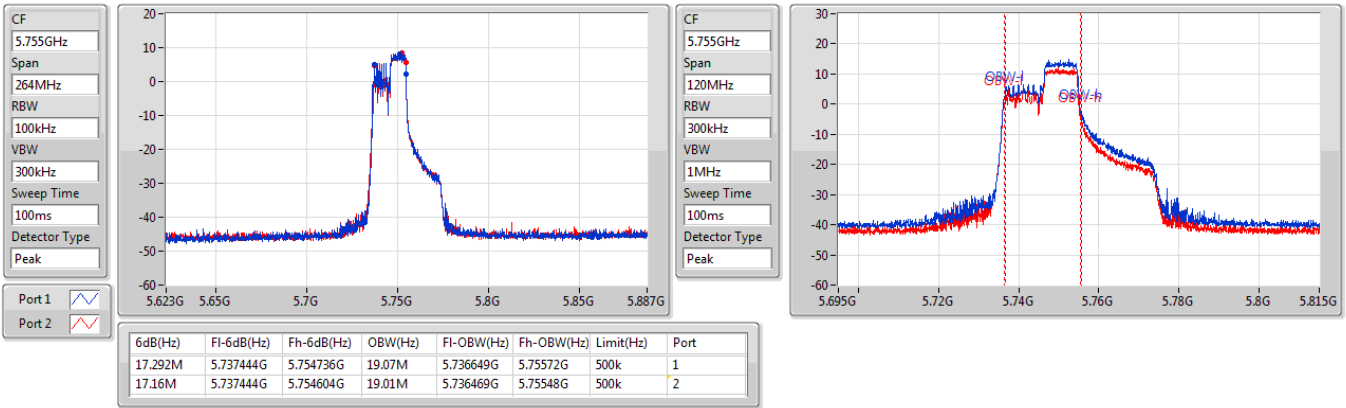

EBW

5710MHz Straddle 5.725-5.85GHz

5.725-5.85GHz_802.11ax HEW40_RU106_Index54_40MHz_Nss1,(MCS0)_2TX

EBW

5710MHz Straddle 5.725-5.85GHz

5.725-5.85GHz_802.11ax HEW40_RU106_Index54_40MHz_Nss1,(MCS0)_2TX

EBW

5755MHz