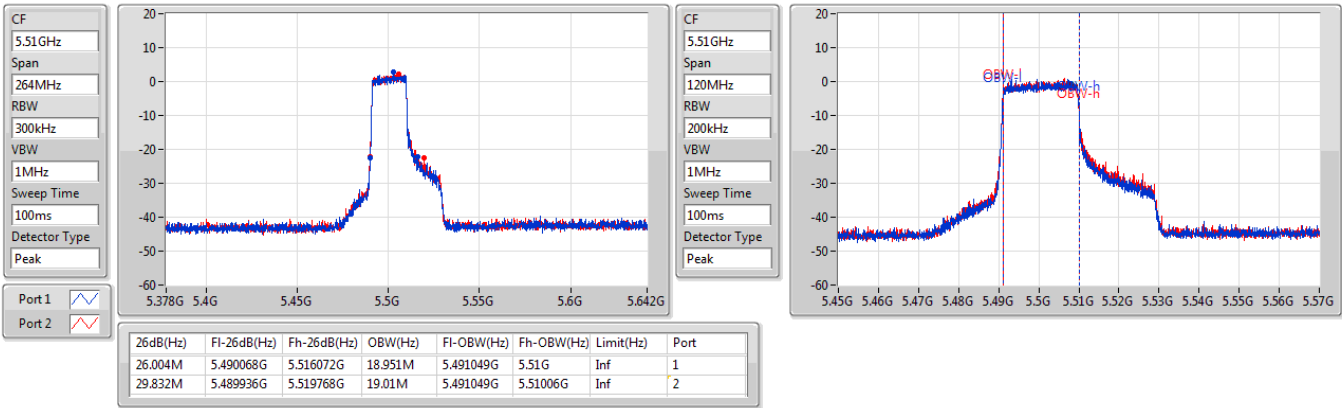

5.47-5.725GHz_802.11ax HEW40_RU242_Index61_40MHz_Nss1,(MCS0)_2TX

EBW

5510MHz