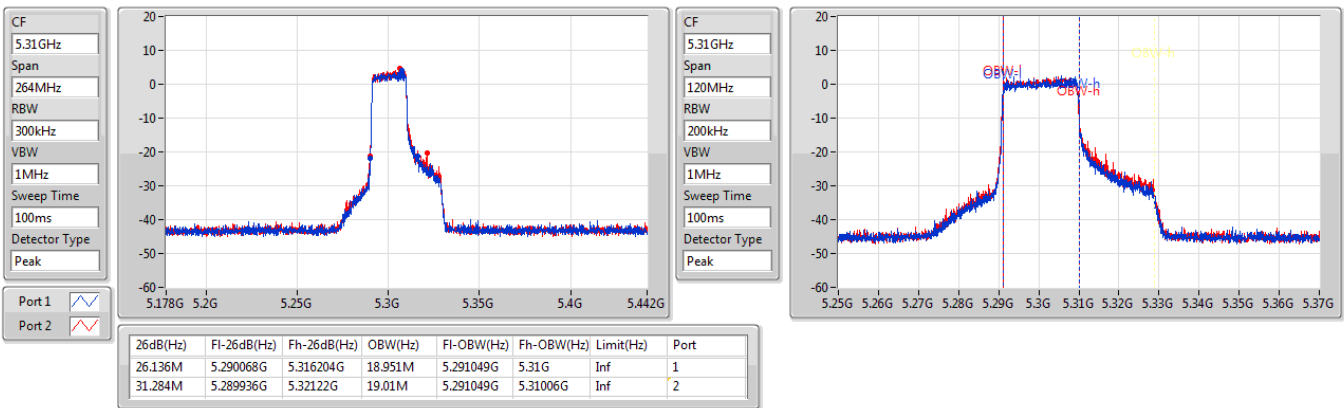

5.25-5.35GHz_802.11ax_HEW40_RU242_Index61_40MHz_Nss1,(MCS0)_2TX

EBW

5270MHz

5.25-5.35GHz_802.11ax_HEW40_RU242_Index61_40MHz_Nss1,(MCS0)_2TX

EBW

5310MHz

5.47-5.725GHz_802.11ax HEW40_RU242_Index61_40MHz_Nss1,(MCS0)_2TX