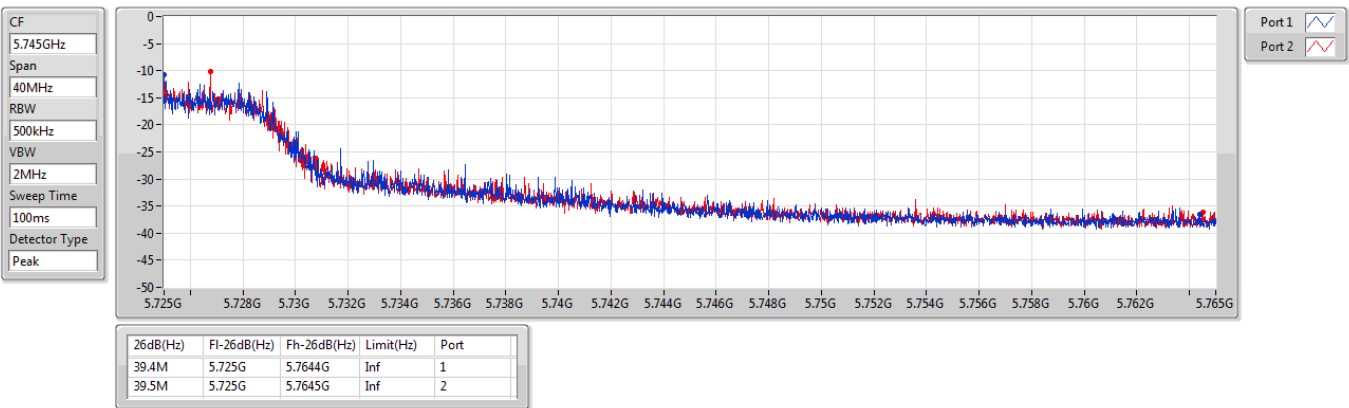

5.725-5.85GHz_802.11ax HEW40_RU242_Index61_40MHz_Nss1,(MCS0)_2TX

EBW

5710MHz Straddle 5.725-5.85GHz