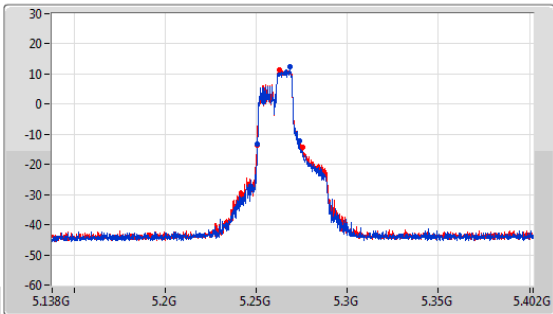

EBW

5795MHz

5.15-5.25GHz_802.11ax_HEW40_RU106_Index54_40MHz_Nss1,(MCS0)_2TX

EBW

5190MHz

5.15-5.25GHz_802.11ax_HEW40_RU106_Index54_40MHz_Nss1,(MCS0)_2TX

EBW

5230MHz

5.25-5.35GHz_802.11ax_HEW40_RU106_Index54_40MHz_Nss1,(MCS0)_2TX

EBW

5270MHz

CF: 5.27GHz
 Span: 264MHz
 RBW: 200kHz
 VBW: 1MHz
 Sweep Time: 100ms
 Detector Type: Peak

CF: 5.27GHz
 Span: 120MHz
 RBW: 200kHz
 VBW: 1MHz
 Sweep Time: 100ms
 Detector Type: Peak