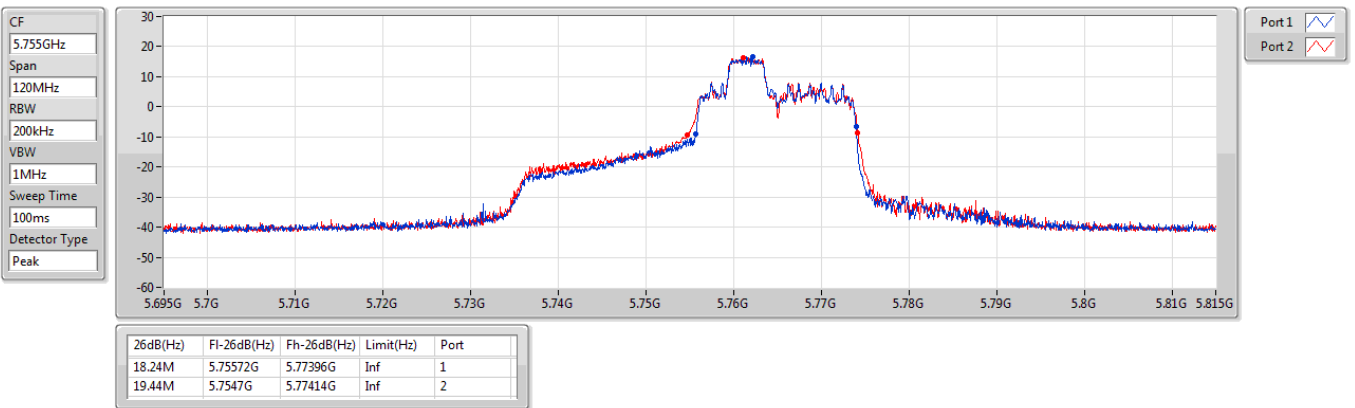

5.725-5.85GHz_802.11ax HEW40_RU52_Index42_40MHz_Nss1,(MCS0)_2TX

EBW

5755MHz