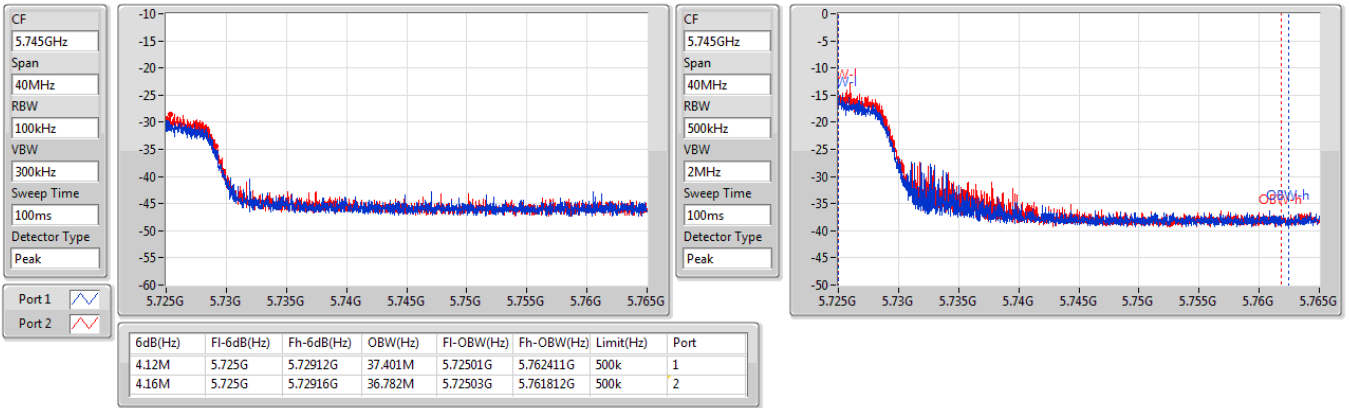

EBW

5590MHz

CF: 5.59GHz
 Span: 264MHz
 RBW: 200kHz
 VBW: 1MHz
 Sweep Time: 100ms
 Detector Type: Peak

CF: 5.59GHz
 Span: 120MHz
 RBW: 200kHz
 VBW: 1MHz
 Sweep Time: 100ms
 Detector Type: Peak

26dB(Hz)	Fl-26dB(Hz)	Fh-26dB(Hz)	OBW(Hz)	Fl-OBW(Hz)	Fh-OBW(Hz)	Limit(Hz)	Port
23.1M	5.570728G	5.593828G	18.651M	5.571589G	5.59024G	Inf	1
24.948M	5.570464G	5.595412G	19.01M	5.571469G	5.59048G	Inf	2

5.47-5.725GHz_802.11ax HEW40_RU106_Index54_40MHz_Nss1,(MCS0)_2TX

EBW

5670MHz

5.47-5.725GHz_802.11ax HEW40_RU106_Index54_40MHz_Nss1,(MCS0)_2TX

EBW

5710MHz Straddle 5.47-5.725GHz

5.725-5.85GHz_802.11ax HEW40_RU106_Index54_40MHz_Nss1,(MCS0)_2TX

EBW

5710MHz Straddle 5.725-5.85GHz

5.725-5.85GHz_802.11ax HEW40_RU106_Index54_40MHz_Nss1,(MCS0)_2TX

EBW

5710MHz Straddle 5.725-5.85GHz

5.725-5.85GHz_802.11ax HEW40_RU106_Index54_40MHz_Nss1,(MCS0)_2TX

EBW

5755MHz