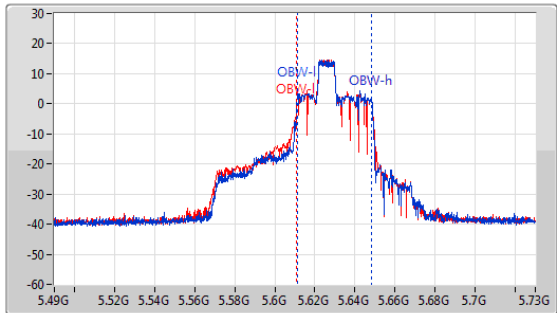

5.47-5.725GHz_802.11ax HEW80_RU106_Index58_80MHz_Nss1,(MCS0)_2TX

EBW

5610MHz

CF: 5.61GHz
 Span: 528MHz
 RBW: 500kHz
 VBW: 2MHz
 Sweep Time: 100ms
 Detector Type: Peak

CF: 5.61GHz
 Span: 240MHz
 RBW: 500kHz
 VBW: 2MHz
 Sweep Time: 100ms
 Detector Type: Peak