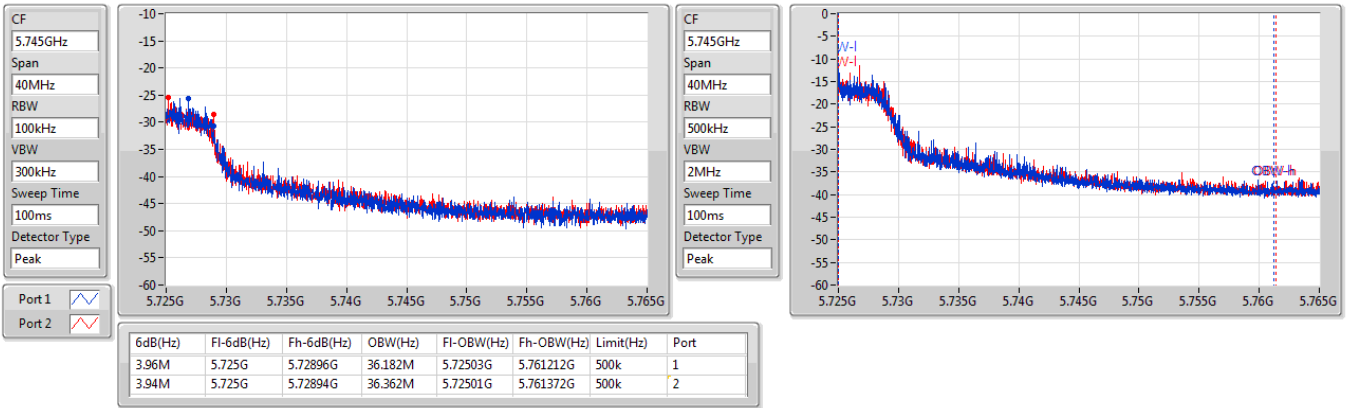

5.47-5.725GHz_802.11ax HEW40_RU242_Index61_40MHz_Nss1,(MCS0)_2TX

EBW

5710MHz Straddle 5.47-5.725GHz

5.725-5.85GHz_802.11ax HEW40_RU242_Index61_40MHz_Nss1,(MCS0)_2TX

EBW

5710MHz Straddle 5.725-5.85GHz

5.725-5.85GHz_802.11ax HEW40_RU242_Index61_40MHz_Nss1,(MCS0)_2TX