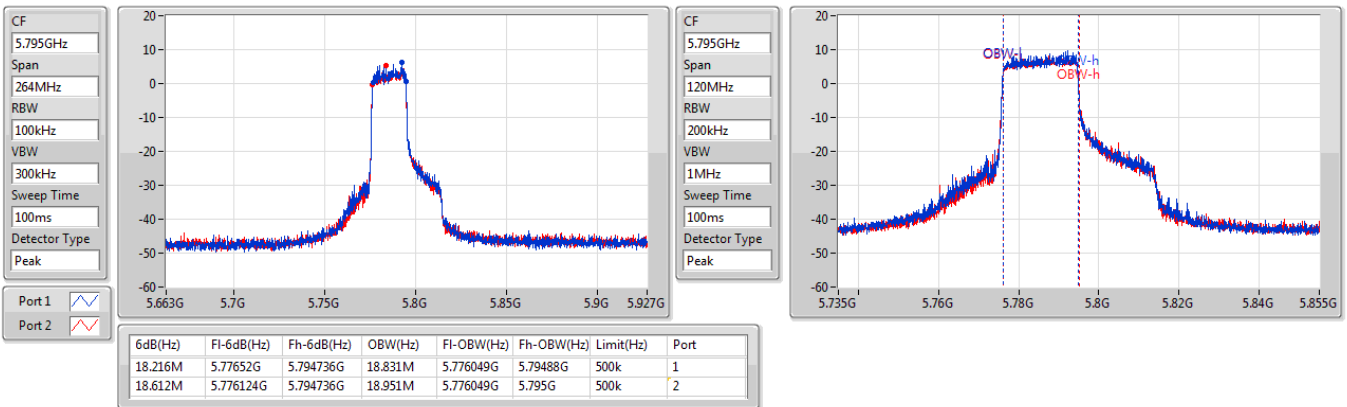

5.725-5.85GHz_802.11ax HEW40_RU242_Index61_40MHz_Nss1,(MCS0)_2TX

EBW

5795MHz