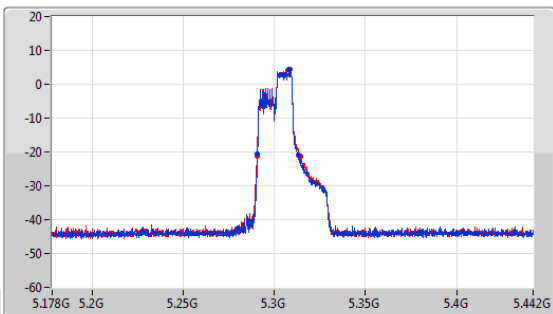

EBW

5795MHz

5.15-5.25GHz_802.11ax_HEW40_RU106_Index54_40MHz_Nss1,(MCS0)_2TX

EBW

5190MHz

5.15-5.25GHz_802.11ax_HEW40_RU106_Index54_40MHz_Nss1,(MCS0)_2TX

EBW

5230MHz

5.25-5.35GHz_802.11ax_HEW40_RU106_Index54_40MHz_Nss1,(MCS0)_2TX

EBW

5270MHz

CF: 5.27GHz
 Span: 264MHz
 RBW: 200kHz
 VBW: 1MHz
 Sweep Time: 100ms
 Detector Type: Peak

CF: 5.27GHz
 Span: 120MHz
 RBW: 200kHz
 VBW: 1MHz
 Sweep Time: 100ms
 Detector Type: Peak

EBW

5310MHz

CF: 5.31GHz
 Span: 264MHz
 RBW: 200kHz
 VBW: 1MHz
 Sweep Time: 100ms
 Detector Type: Peak

CF: 5.31GHz
 Span: 120MHz
 RBW: 200kHz
 VBW: 1MHz
 Sweep Time: 100ms
 Detector Type: Peak

26dB(Hz)	FI-26dB(Hz)	Fh-26dB(Hz)	OBW(Hz)	FI-OBW(Hz)	Fh-OBW(Hz)	Limit(Hz)	Port
22.308M	5.290728G	5.313036G	18.531M	5.291589G	5.31012G	Inf	1
24.156M	5.290464G	5.31462G	19.01M	5.291469G	5.31048G	Inf	2