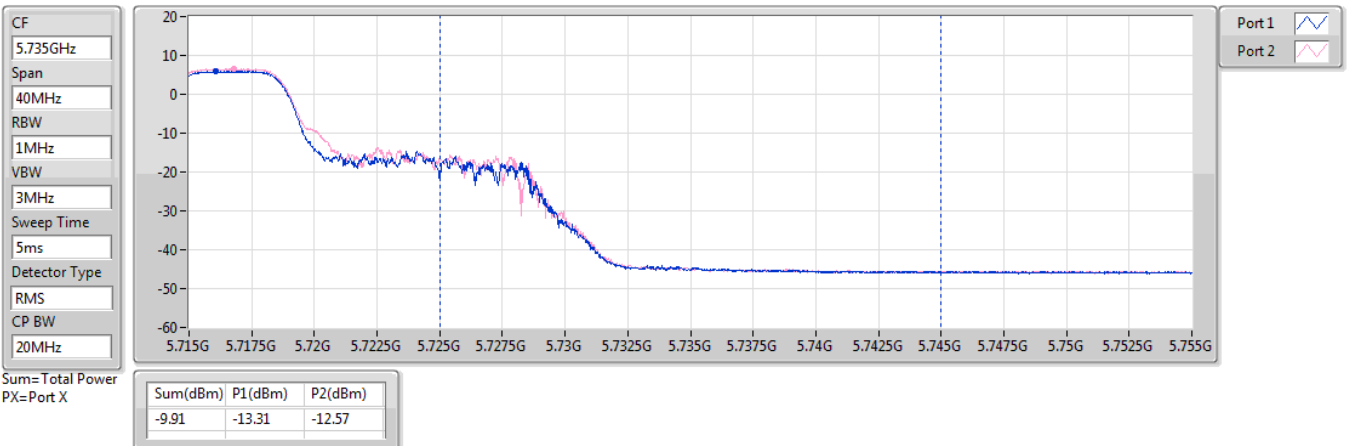

5.725-5.85GHz_802.11ax HEW20_RU52_Index38_20MHz_Nss1,(MCS0)_2TX

AV Power

5720MHz Straddle 5.725-5.85GHz_TX