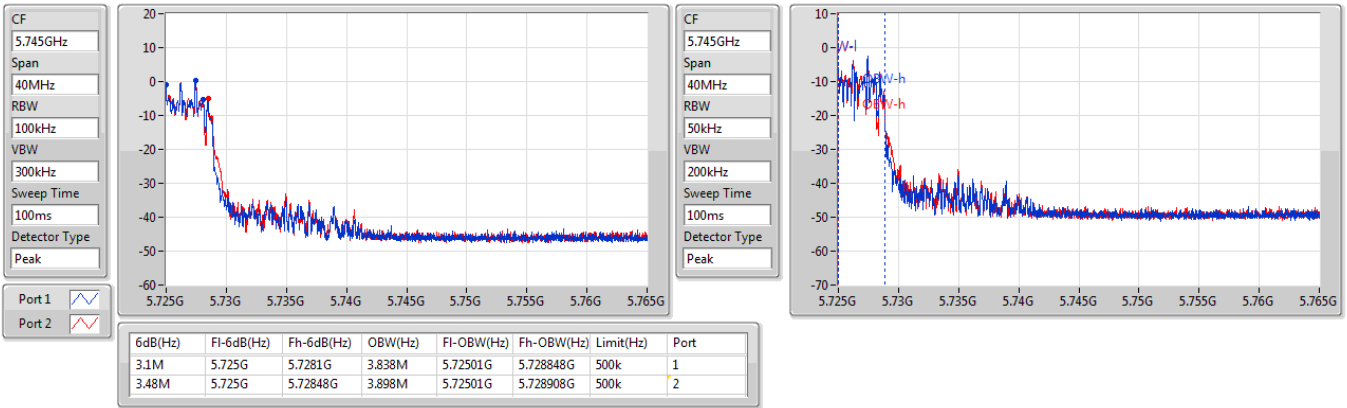

5.47-5.725GHz_802.11ax HEW40_RU52_Index42_40MHz_Nss1,(MCS0)_2TX

EBW

5670MHz

5.47-5.725GHz_802.11ax HEW40_RU52_Index42_40MHz_Nss1,(MCS0)_2TX

EBW

5710MHz Straddle 5.47-5.725GHz

5.725-5.85GHz_802.11ax_HEW40_RU52_Index42_40MHz_Nss1,(MCS0)_2TX

EBW

5710MHz Straddle 5.725-5.85GHz

5.725-5.85GHz_802.11ax_HEW40_RU52_Index42_40MHz_Nss1,(MCS0)_2TX

EBW

5710MHz Straddle 5.725-5.85GHz

5.725-5.85GHz_802.11ax HEW40_RU52_Index42_40MHz_Nss1,(MCS0)_2TX

EBW

5755MHz