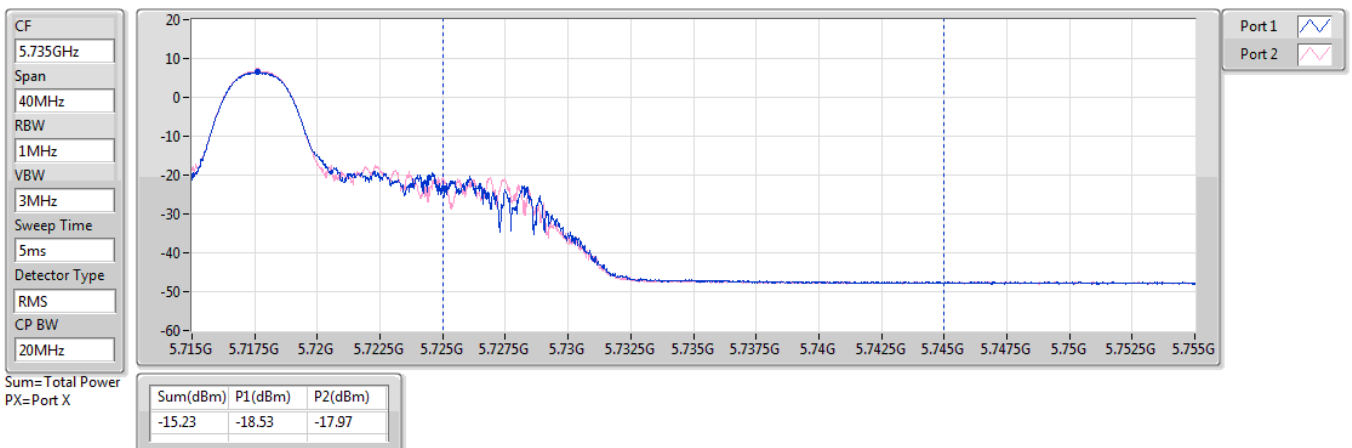

5720MHz Straddle 5.725-5.85GHz_TX