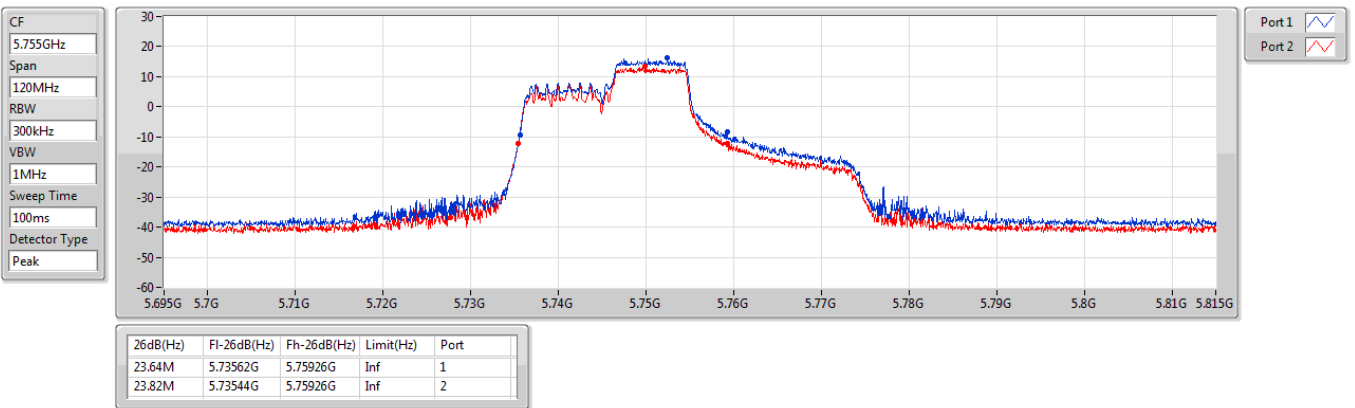

5.725-5.85GHz_802.11ax HEW40_RU106_Index54_40MHz_Nss1,(MCS0)_2TX

EBW

5755MHz