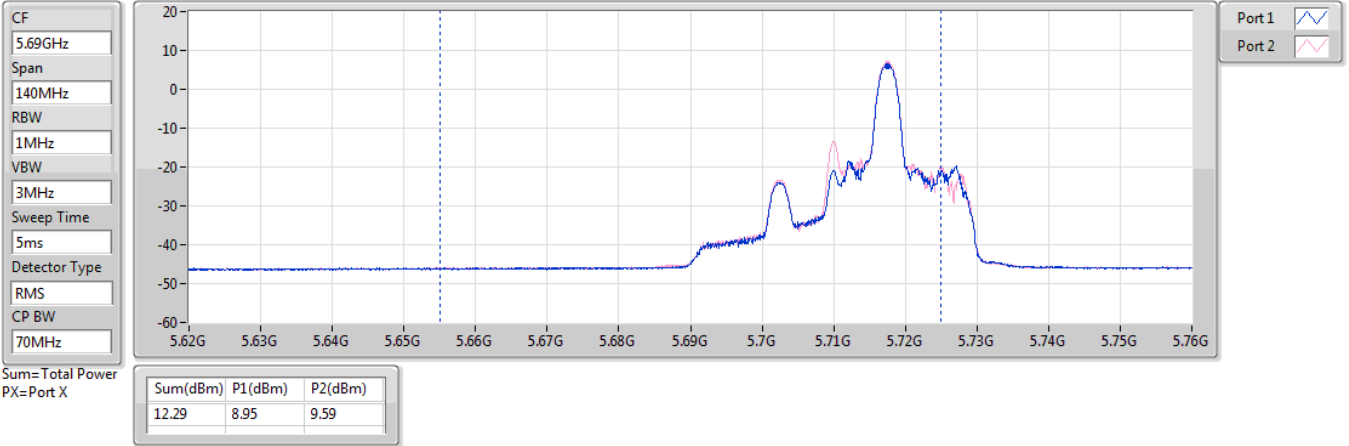

5.47-5.725GHz_802.11ax HEW40_RU26_Index12_40MHz_Nss1,(MCS0)_2TX

AV Power

5710MHz Straddle 5.47-5.725GHz_TX