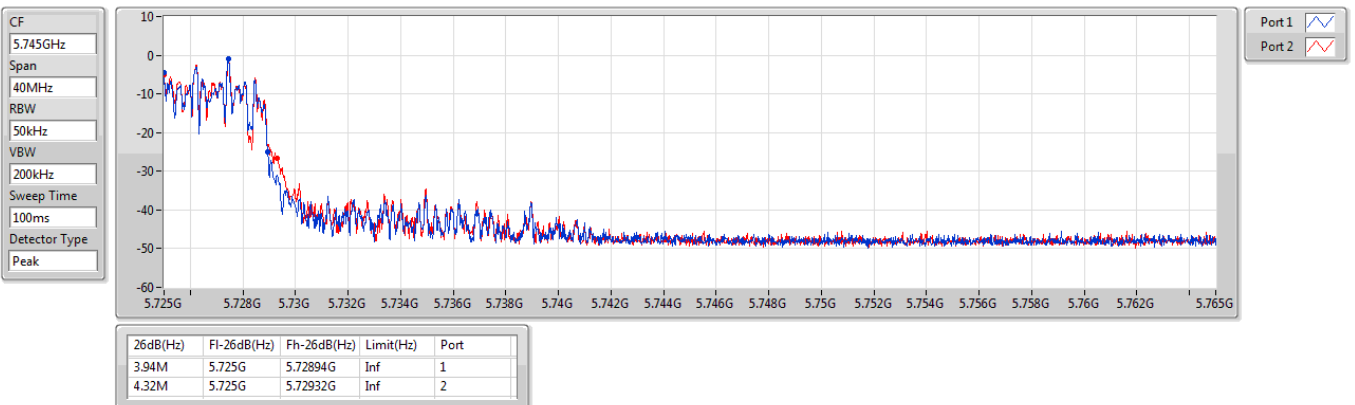

EBW

5710MHz Straddle 5.725-5.85GHz

5.725-5.85GHz_802.11ax_HEW40_RU52_Index42_40MHz_Nss1,(MCS0)_2TX

EBW

5710MHz Straddle 5.725-5.85GHz

5.725-5.85GHz_802.11ax HEW40_RU52_Index42_40MHz_Nss1,(MCS0)_2TX

EBW

5755MHz