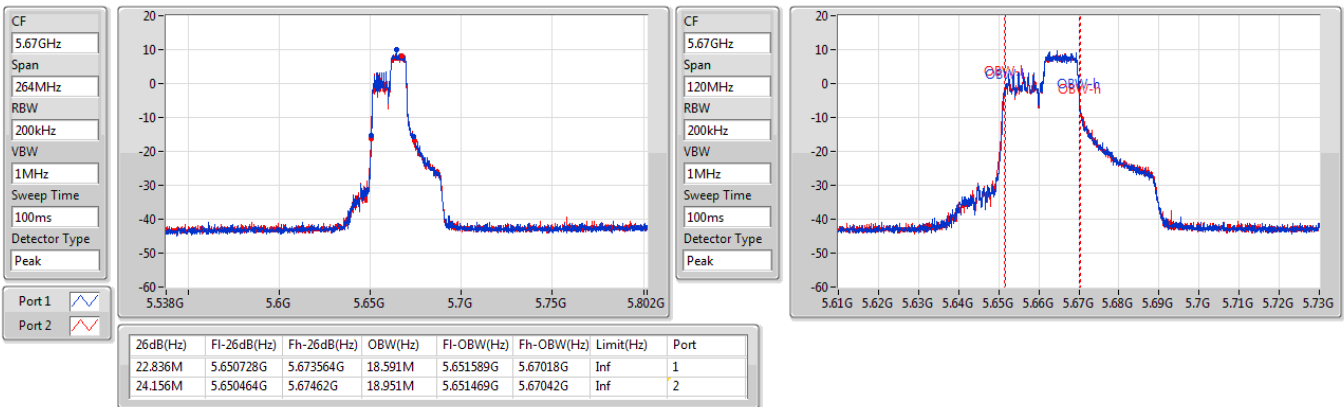

5.47-5.725GHz_802.11ax HEW40_RU106_Index54_40MHz_Nss1,(MCS0)_2TX

EBW

5670MHz