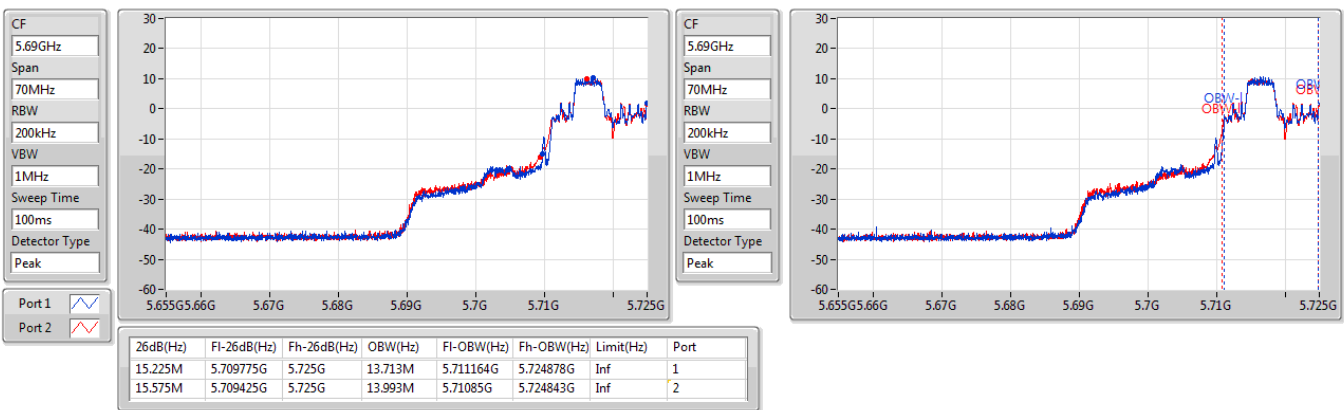

5.47-5.725GHz_802.11ax HEW40_RU52_Index42_40MHz_Nss1,(MCS0)_2TX

EBW

5670MHz

5.47-5.725GHz_802.11ax HEW40_RU52_Index42_40MHz_Nss1,(MCS0)_2TX

EBW

5710MHz Straddle 5.47-5.725GHz

5.725-5.85GHz_802.11ax_HEW40_RU52_Index42_40MHz_Nss1,(MCS0)_2TX

EBW

5710MHz Straddle 5.725-5.85GHz

5.725-5.85GHz_802.11ax_HEW40_RU52_Index42_40MHz_Nss1,(MCS0)_2TX

EBW

5710MHz Straddle 5.725-5.85GHz

5.725-5.85GHz_802.11ax HEW40_RU52_Index42_40MHz_Nss1,(MCS0)_2TX

EBW

5755MHz