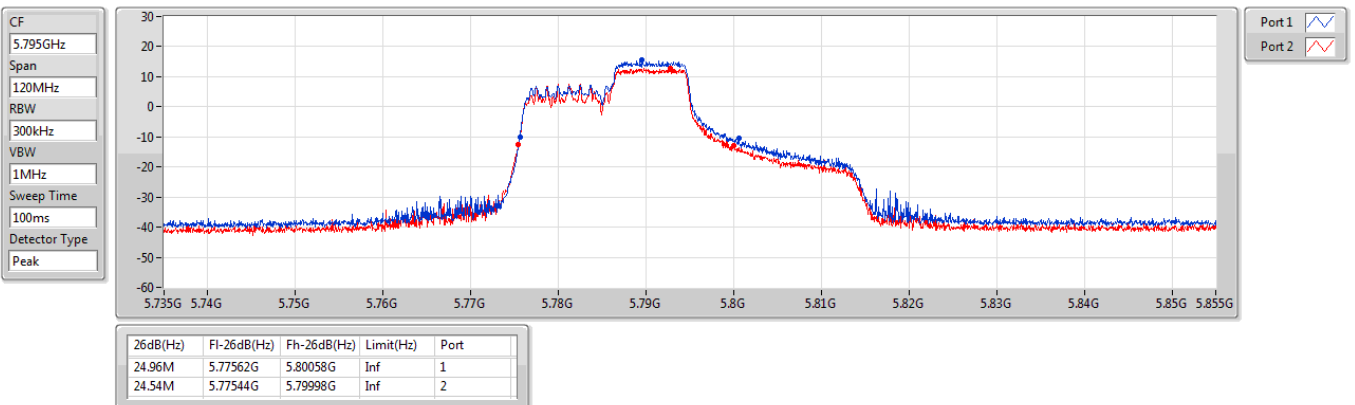

5.725-5.85GHz_802.11ax HEW40_RU106_Index54_40MHz_Nss1,(MCS0)_2TX

EBW

5795MHz