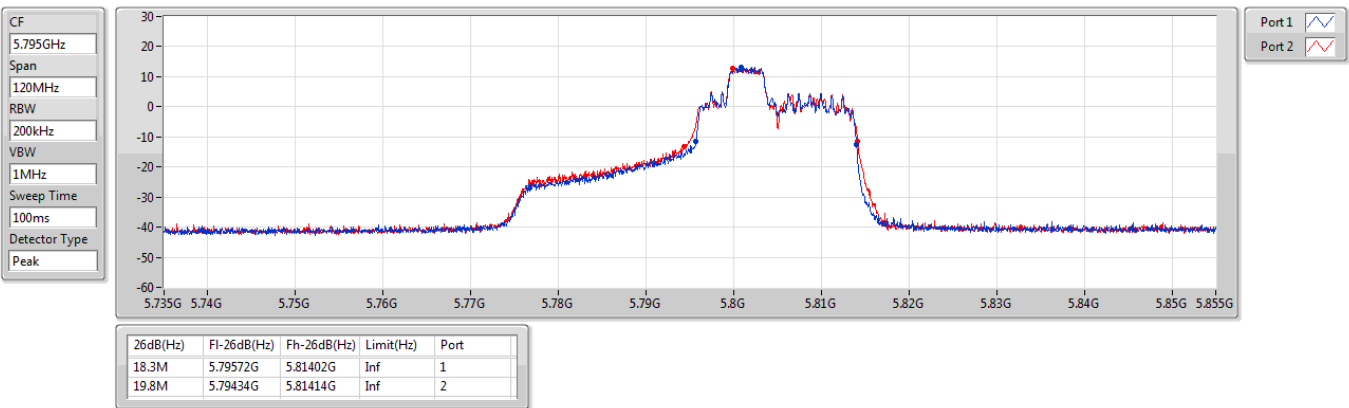

5.725-5.85GHz_802.11ax HEW40_RU52_Index42_40MHz_Nss1,(MCS0)_2TX

EBW

5795MHz