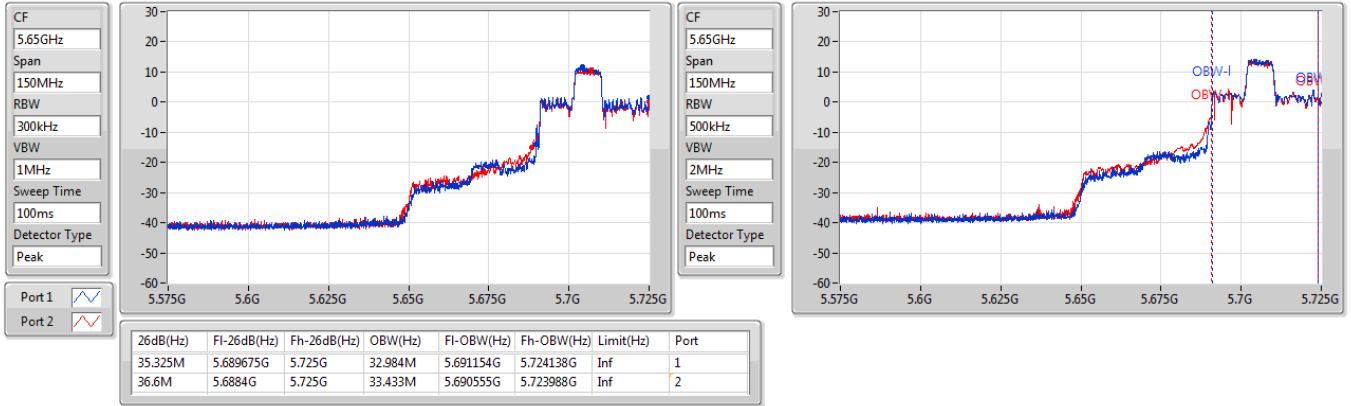

5.47-5.725GHz_802.11ax HEW80_RU106_Index58_80MHz_Nss1,(MCS0)_2TX

EBW

5690MHz Straddle 5.47-5.725GHz