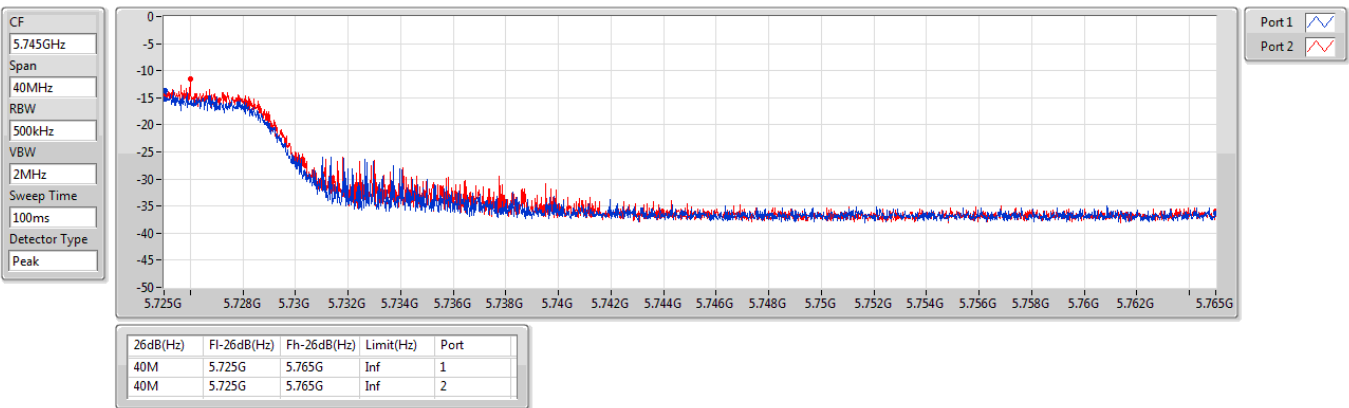

EBW

5710MHz Straddle 5.725-5.85GHz

5.725-5.85GHz_802.11ax HEW40_RU106_Index54_40MHz_Nss1,(MCS0)_2TX

EBW

5710MHz Straddle 5.725-5.85GHz

5.725-5.85GHz_802.11ax HEW40_RU106_Index54_40MHz_Nss1,(MCS0)_2TX

EBW

5755MHz