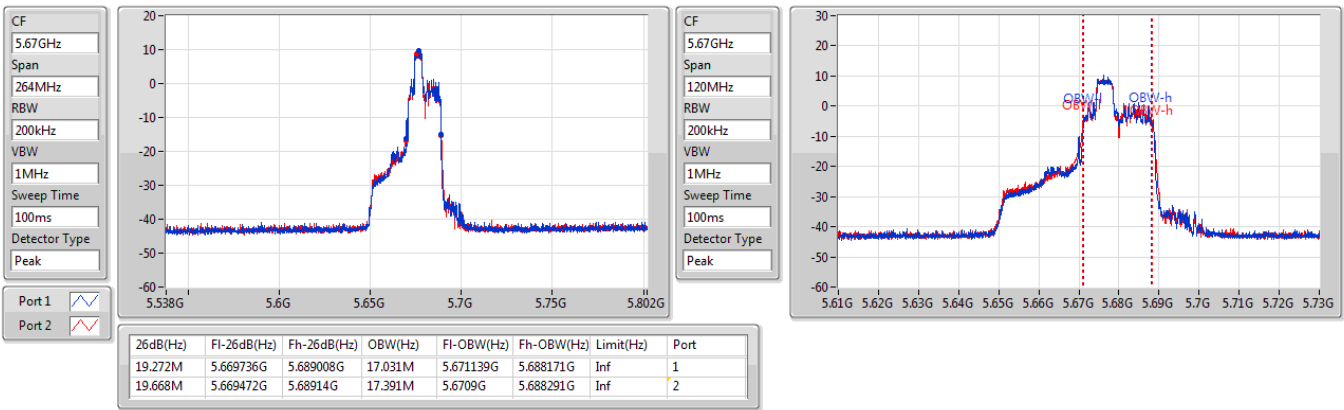

5.47-5.725GHz_802.11ax HEW40_RU52_Index42_40MHz_Nss1,(MCS0)_2TX

EBW

5670MHz

5.47-5.725GHz_802.11ax HEW40_RU52_Index42_40MHz_Nss1,(MCS0)_2TX

EBW

5710MHz Straddle 5.47-5.725GHz

5.725-5.85GHz_802.11ax_HEW40_RU52_Index42_40MHz_Nss1,(MCS0)_2TX

EBW

5710MHz Straddle 5.725-5.85GHz

5.725-5.85GHz_802.11ax_HEW40_RU52_Index42_40MHz_Nss1,(MCS0)_2TX

EBW

5710MHz Straddle 5.725-5.85GHz

5.725-5.85GHz_802.11ax HEW40_RU52_Index42_40MHz_Nss1,(MCS0)_2TX

EBW

5755MHz