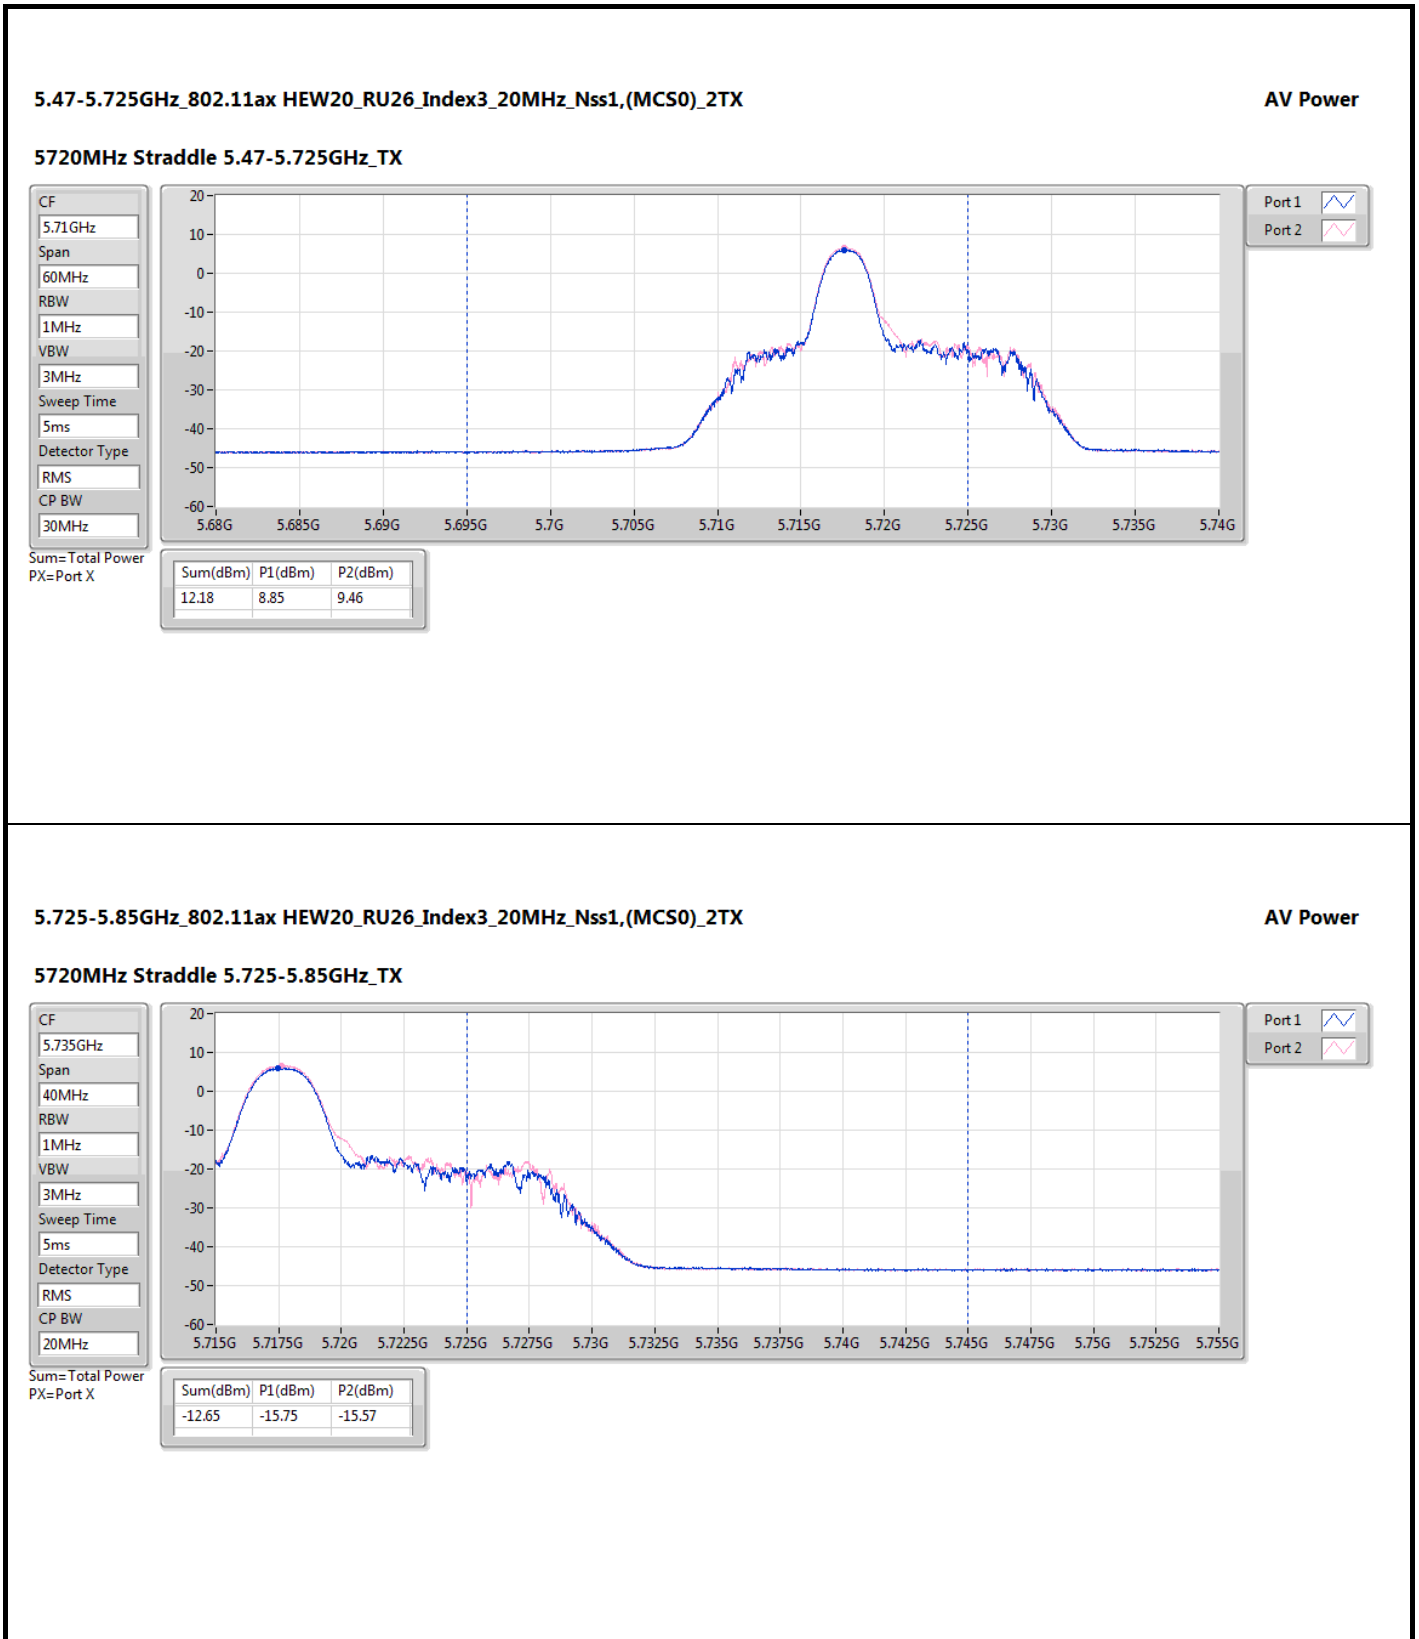

DG = Directional Gain; Port X = Port X output power

5.47-5.725GHz_802.11ax HEW20_RU52_Index38_20MHz_Nss1,(MCS0)_2TX

AV Power

5720MHz Straddle 5.47-5.725GHz_TX

5.725-5.85GHz_802.11ax HEW20_RU52_Index38_20MHz_Nss1,(MCS0)_2TX