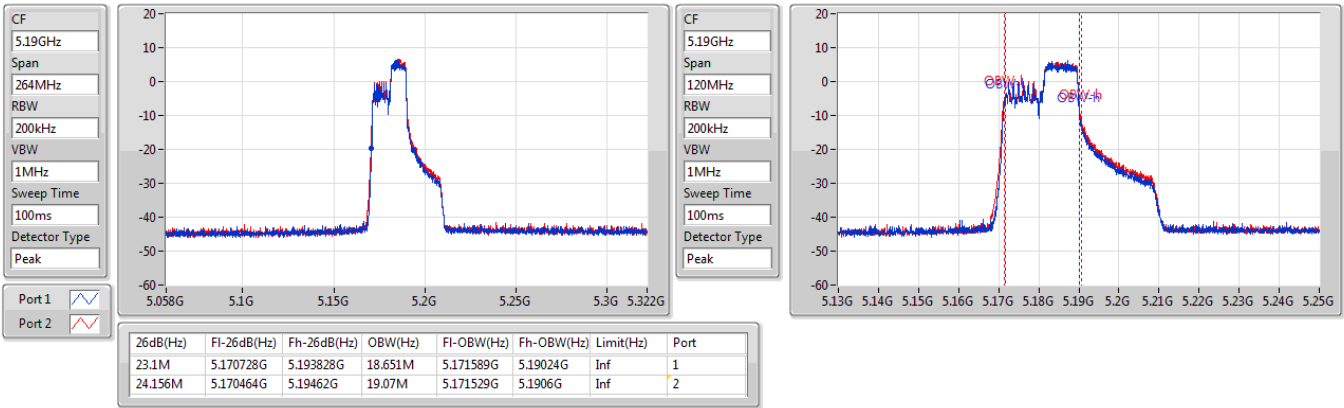

EBW

5795MHz

5.15-5.25GHz_802.11ax_HEW40_RU106_Index54_40MHz_Nss1,(MCS0)_2TX

EBW

5190MHz

5.15-5.25GHz_802.11ax_HEW40_RU106_Index54_40MHz_Nss1,(MCS0)_2TX

EBW

5230MHz

5.25-5.35GHz_802.11ax_HEW40_RU106_Index54_40MHz_Nss1,(MCS0)_2TX

EBW

5270MHz

CF: 5.27GHz
 Span: 264MHz
 RBW: 200kHz
 VBW: 1MHz
 Sweep Time: 100ms
 Detector Type: Peak

CF: 5.27GHz
 Span: 120MHz
 RBW: 200kHz
 VBW: 1MHz
 Sweep Time: 100ms
 Detector Type: Peak