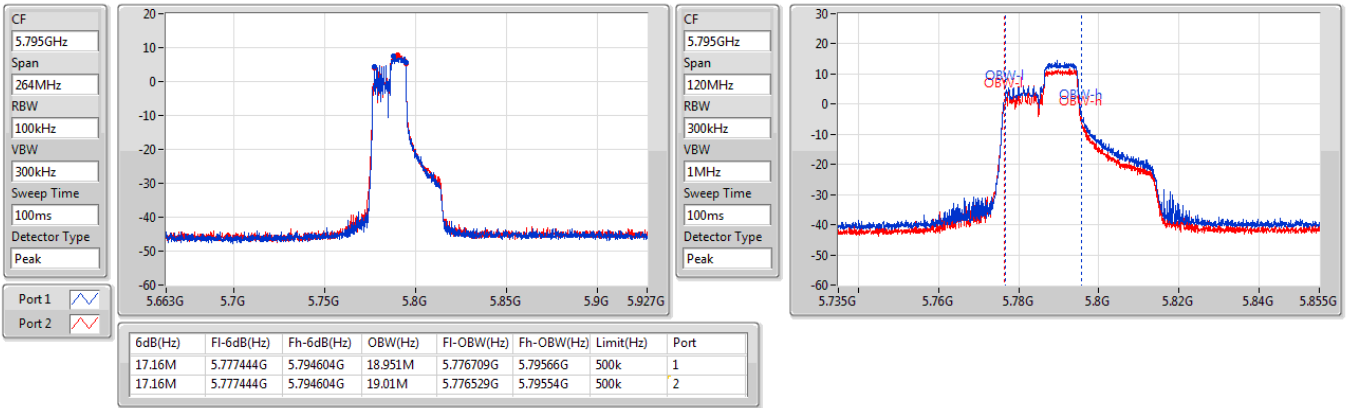

EBW

5710MHz Straddle 5.725-5.85GHz

5.725-5.85GHz_802.11ax HEW40_RU106_Index54_40MHz_Nss1,(MCS0)_2TX

EBW

5710MHz Straddle 5.725-5.85GHz

5.725-5.85GHz_802.11ax HEW40_RU106_Index54_40MHz_Nss1,(MCS0)_2TX

EBW

5755MHz

5.725-5.85GHz_802.11ax HEW40_RU106_Index54_40MHz_Nss1,(MCS0)_2TX

EBW

5755MHz

5.725-5.85GHz_802.11ax HEW40_RU106_Index54_40MHz_Nss1,(MCS0)_2TX

EBW

5795MHz

5.725-5.85GHz_802.11ax HEW40_RU106_Index54_40MHz_Nss1,(MCS0)_2TX