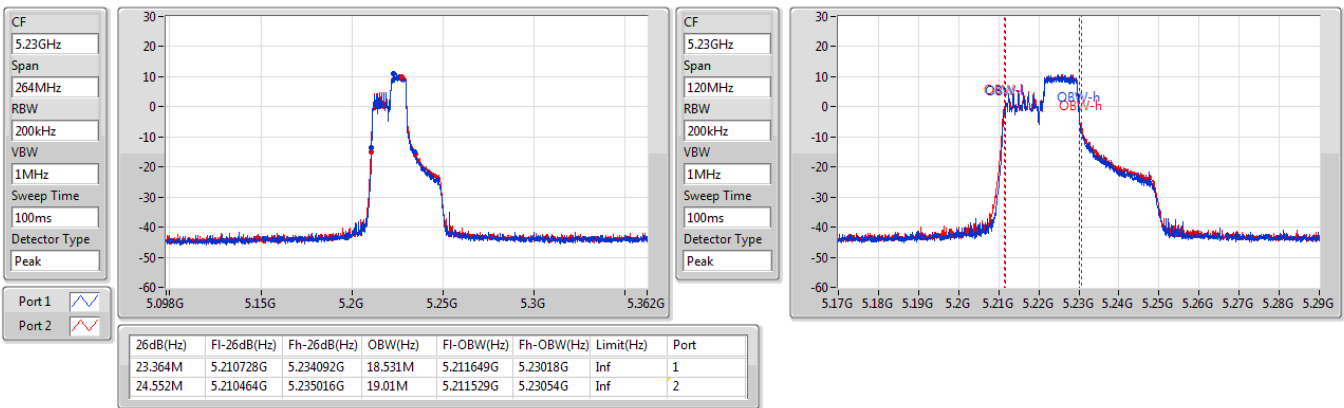

EBW

5795MHz

5.15-5.25GHz_802.11ax_HEW40_RU106_Index54_40MHz_Nss1,(MCS0)_2TX

EBW

5190MHz

5.15-5.25GHz_802.11ax_HEW40_RU106_Index54_40MHz_Nss1,(MCS0)_2TX

EBW

5230MHz

5.25-5.35GHz_802.11ax_HEW40_RU106_Index54_40MHz_Nss1,(MCS0)_2TX

EBW

5270MHz

CF: 5.27GHz
 Span: 264MHz
 RBW: 200kHz
 VBW: 1MHz
 Sweep Time: 100ms
 Detector Type: Peak

CF: 5.27GHz
 Span: 120MHz
 RBW: 200kHz
 VBW: 1MHz
 Sweep Time: 100ms
 Detector Type: Peak