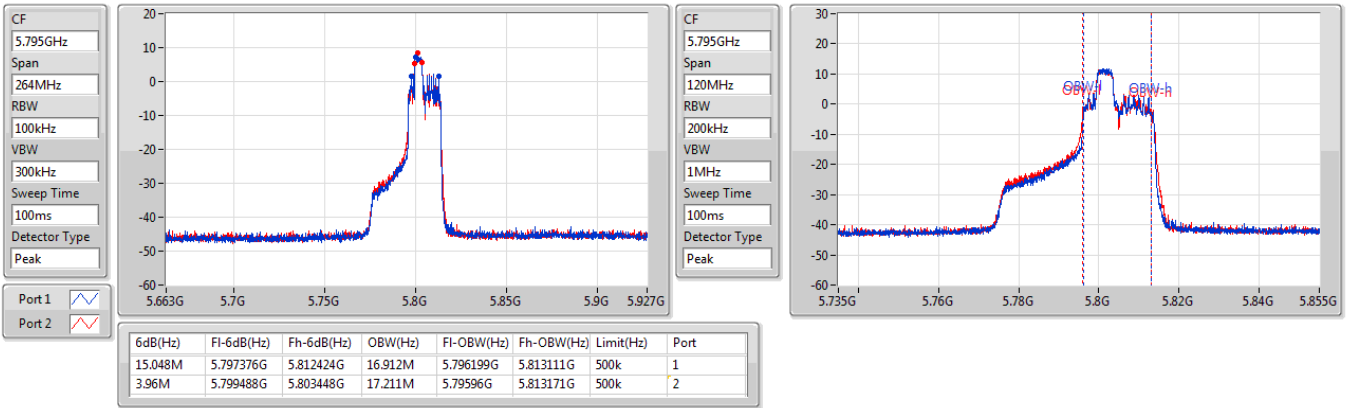

5.725-5.85GHz_802.11ax HEW40_RU52_Index42_40MHz_Nss1,(MCS0)_2TX

EBW

5755MHz

5.725-5.85GHz_802.11ax HEW40_RU52_Index42_40MHz_Nss1,(MCS0)_2TX

EBW

5795MHz

5.725-5.85GHz_802.11ax HEW40_RU52_Index42_40MHz_Nss1,(MCS0)_2TX