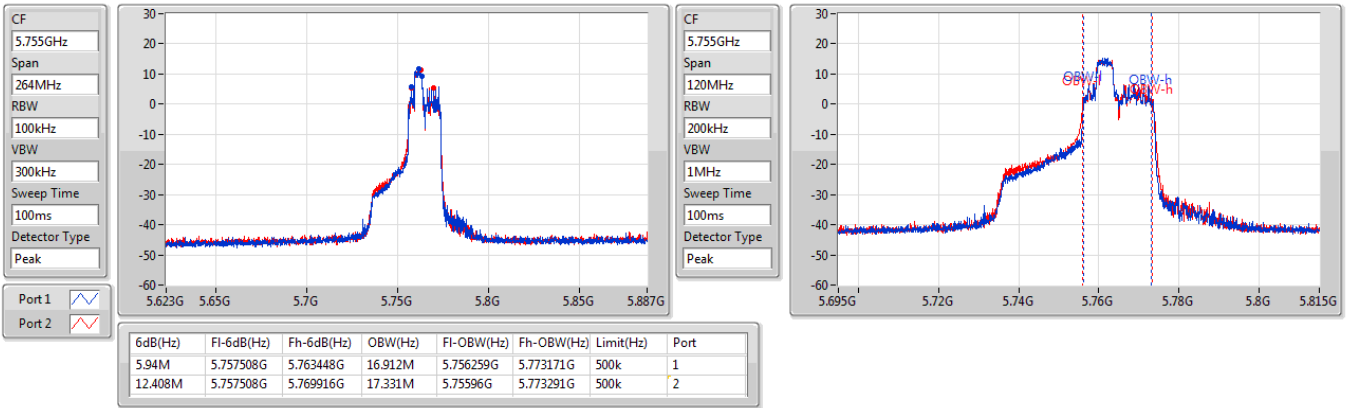

EBW

5710MHz Straddle 5.725-5.85GHz

5.725-5.85GHz_802.11ax_HEW40_RU52_Index42_40MHz_Nss1,(MCS0)_2TX

EBW

5710MHz Straddle 5.725-5.85GHz

5.725-5.85GHz_802.11ax HEW40_RU52_Index42_40MHz_Nss1,(MCS0)_2TX

EBW

5755MHz