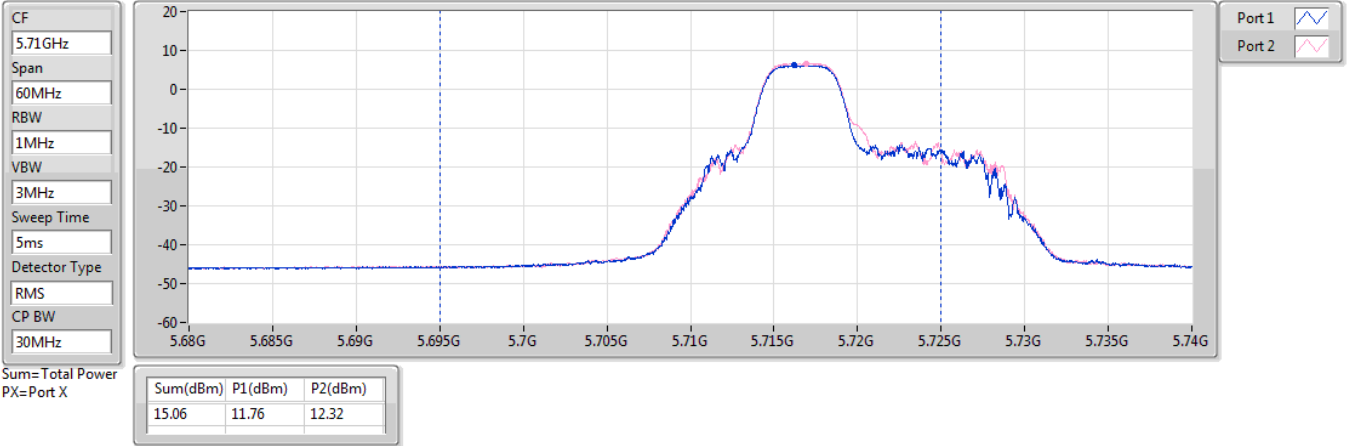

DG = Directional Gain; Port X = Port X output power

5.47-5.725GHz_802.11ax HEW20_RU52_Index38_20MHz_Nss1,(MCS0)_2TX

AV Power

5720MHz Straddle 5.47-5.725GHz_TX

5.725-5.85GHz_802.11ax HEW20_RU52_Index38_20MHz_Nss1,(MCS0)_2TX