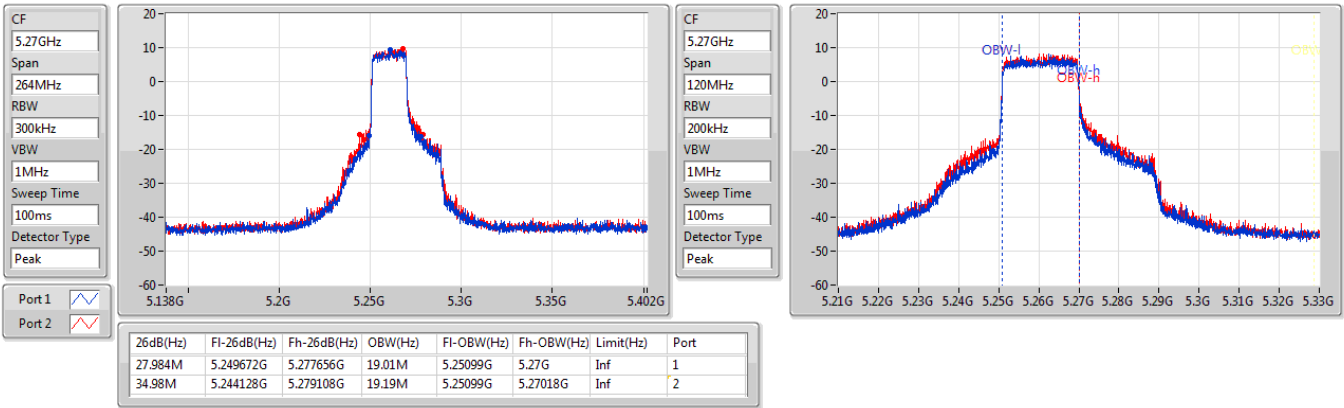

5.25-5.35GHz_802.11ax_HEW40_RU242_Index61_40MHz_Nss1,(MCS0)_2TX

EBW

5270MHz