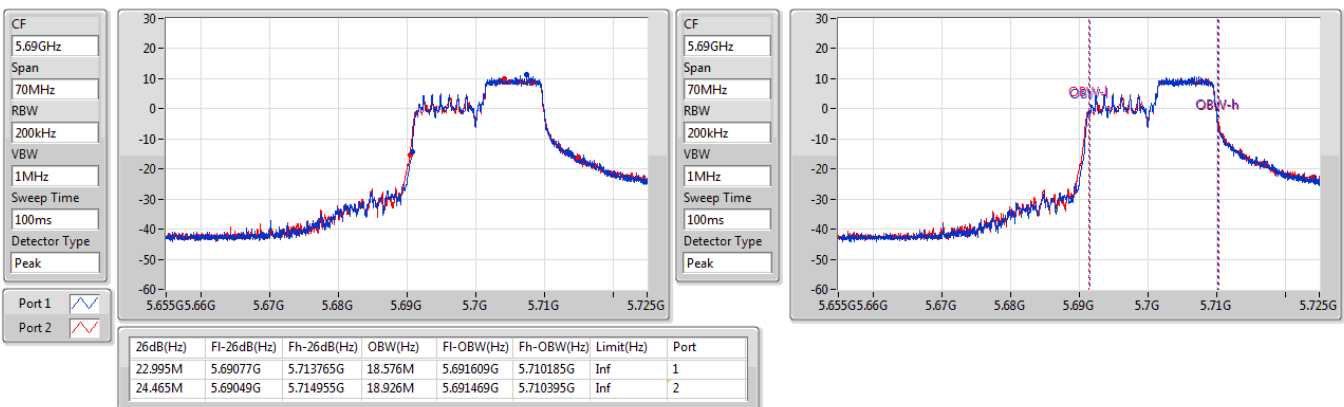

EBW

5590MHz

CF: 5.59GHz
 Span: 264MHz
 RBW: 200kHz
 VBW: 1MHz
 Sweep Time: 100ms
 Detector Type: Peak

CF: 5.59GHz
 Span: 120MHz
 RBW: 200kHz
 VBW: 1MHz
 Sweep Time: 100ms
 Detector Type: Peak

26dB(Hz)	Fl-26dB(Hz)	Fh-26dB(Hz)	OBW(Hz)	Fl-OBW(Hz)	Fh-OBW(Hz)	Limit(Hz)	Port
23.1M	5.570728G	5.593828G	18.651M	5.571589G	5.59024G	Inf	1
24.948M	5.570464G	5.595412G	19.01M	5.571469G	5.59048G	Inf	2

5.47-5.725GHz_802.11ax HEW40_RU106_Index54_40MHz_Nss1,(MCS0)_2TX

EBW

5670MHz

5.47-5.725GHz_802.11ax HEW40_RU106_Index54_40MHz_Nss1,(MCS0)_2TX

EBW

5710MHz Straddle 5.47-5.725GHz

5.725-5.85GHz_802.11ax HEW40_RU106_Index54_40MHz_Nss1,(MCS0)_2TX

EBW

5710MHz Straddle 5.725-5.85GHz

5.725-5.85GHz_802.11ax HEW40_RU106_Index54_40MHz_Nss1,(MCS0)_2TX

EBW

5710MHz Straddle 5.725-5.85GHz

5.725-5.85GHz_802.11ax HEW40_RU106_Index54_40MHz_Nss1,(MCS0)_2TX

EBW

5755MHz