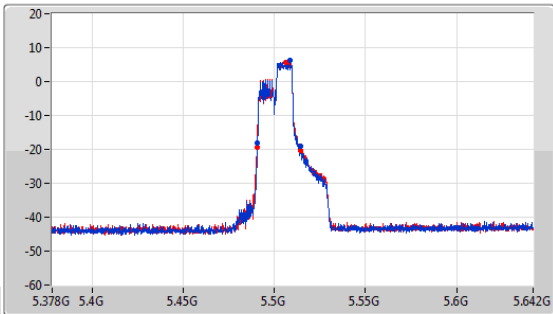

EBW

5310MHz

CF: 5.31GHz
 Span: 264MHz
 RBW: 200kHz
 VBW: 1MHz
 Sweep Time: 100ms
 Detector Type: Peak

CF: 5.31GHz
 Span: 120MHz
 RBW: 200kHz
 VBW: 1MHz
 Sweep Time: 100ms
 Detector Type: Peak

26dB(Hz)	FI-26dB(Hz)	Fh-26dB(Hz)	OBW(Hz)	FI-OBW(Hz)	Fh-OBW(Hz)	Limit(Hz)	Port
22.308M	5.290728G	5.313036G	18.531M	5.291589G	5.31012G	Inf	1
24.156M	5.290464G	5.31462G	19.01M	5.291469G	5.31048G	Inf	2

5.47-5.725GHz_802.11ax HEW40_RU106_Index54_40MHz_Nss1,(MCS0)_2TX

EBW

5510MHz

CF: 5.51GHz
 Span: 264MHz
 RBW: 200kHz
 VBW: 1MHz
 Sweep Time: 100ms
 Detector Type: Peak

CF: 5.51GHz
 Span: 120MHz
 RBW: 200kHz
 VBW: 1MHz
 Sweep Time: 100ms
 Detector Type: Peak