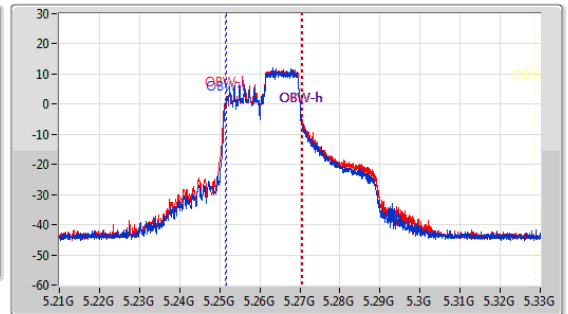

EBW

5795MHz

5.15-5.25GHz_802.11ax_HEW40_RU106_Index54_40MHz_Nss1,(MCS0)_2TX

EBW

5190MHz

5.15-5.25GHz_802.11ax_HEW40_RU106_Index54_40MHz_Nss1,(MCS0)_2TX

EBW

5230MHz

5.25-5.35GHz_802.11ax_HEW40_RU106_Index54_40MHz_Nss1,(MCS0)_2TX

EBW

5270MHz

CF: 5.27GHz
 Span: 264MHz
 RBW: 200kHz
 VBW: 1MHz
 Sweep Time: 100ms
 Detector Type: Peak

CF: 5.27GHz
 Span: 120MHz
 RBW: 200kHz
 VBW: 1MHz
 Sweep Time: 100ms
 Detector Type: Peak