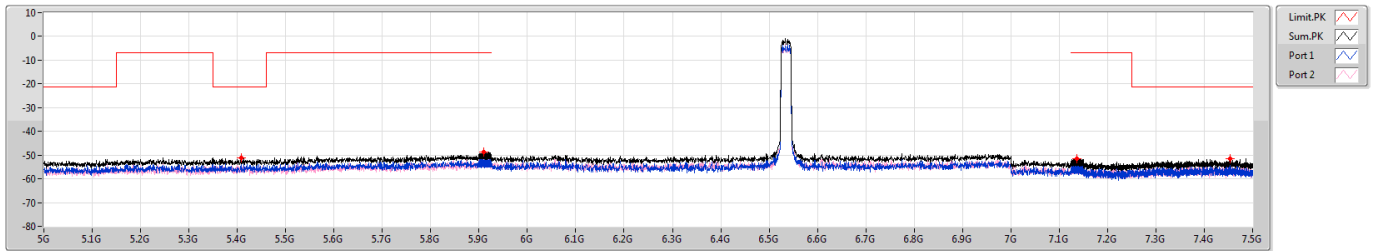

6.525-6.875GHz_802.11ax HEW20_Nss1,(MCS0)_2TX

CSE Bandedge [PK]

6535MHz

F-Start(Hz)	F-Stop(Hz)	RBW(Hz)	Type	Freq(Hz)	Psum(dBm)	P1(dBm)	P2(dBm)
5G	5.9G	1M	PK	5.40815G	-51.04	-53.22	-55.09
5.9G	5.925G	1M	PK	5.91016G	-48.70	-53.02	-50.70
7.125G	7.15G	1M	PK	7.13678G	-51.50	-54.86	-54.19
7.15G	7.5G	1M	PK	7.45433G	-51.49	-53.19	-56.39

6.525-6.875GHz_802.11ax HEW20_Nss1,(MCS0)_2TX

CSE Bandedge [AV]

6535MHz