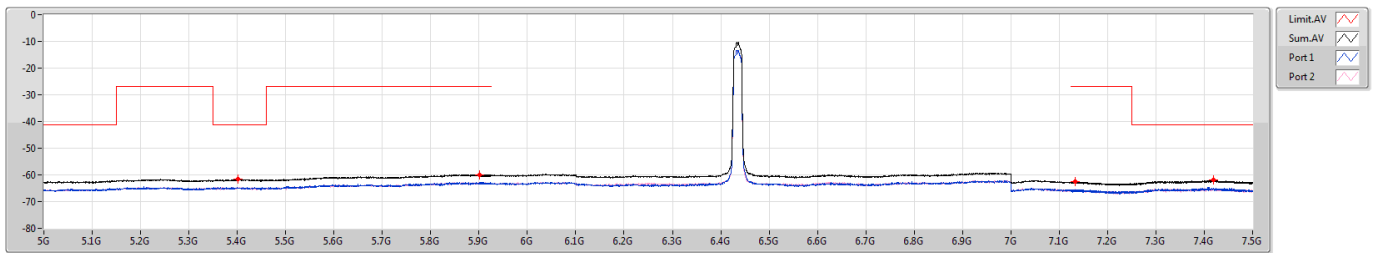

CSE Bandedge [PK]

6435MHz

6.425-6.525GHz\_802.11a\_Nss1,(6Mbps)\_2TX

CSE Bandedge [AV]

6435MHz

6.425-6.525GHz\_802.11a\_Nss1,(6Mbps)\_2TX

CSE Bandedge [PK]

6475MHz