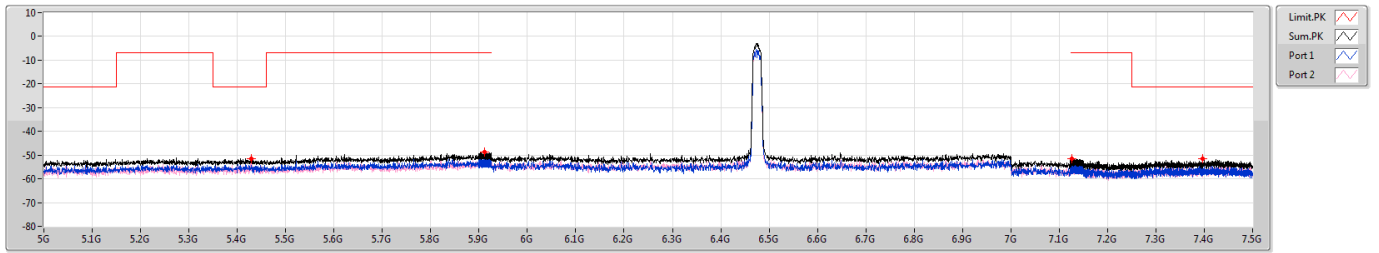

CSE Bandedge [PK]

6435MHz

6.425-6.525GHz\_802.11a\_Nss1,(6Mbps)\_2TX

CSE Bandedge [AV]

6435MHz

6.425-6.525GHz\_802.11a\_Nss1,(6Mbps)\_2TX

CSE Bandedge [PK]

6475MHz