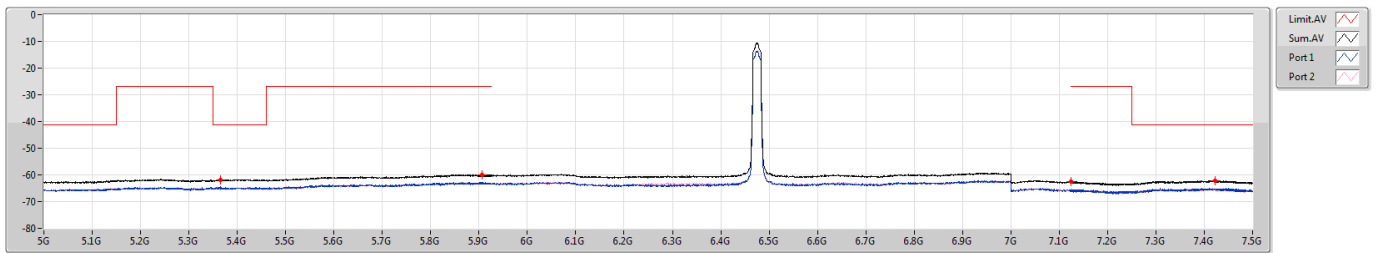

F-Start(Hz)	F-Stop(Hz)	RBW(Hz)	Type	Freq(Hz)	Psum(dBm)	P1(dBm)	P2(dBm)
5G	5.9G	1M	AV	5.3654G	-61.72	-64.47	-65.01
5.9G	5.925G	1M	AV	5.90568G	-59.94	-62.95	-62.95
7.125G	7.15G	1M	AV	7.12515G	-62.48	-65.49	-65.49
7.15G	7.5G	1M	AV	7.42265G	-62.20	-65.21	-65.21