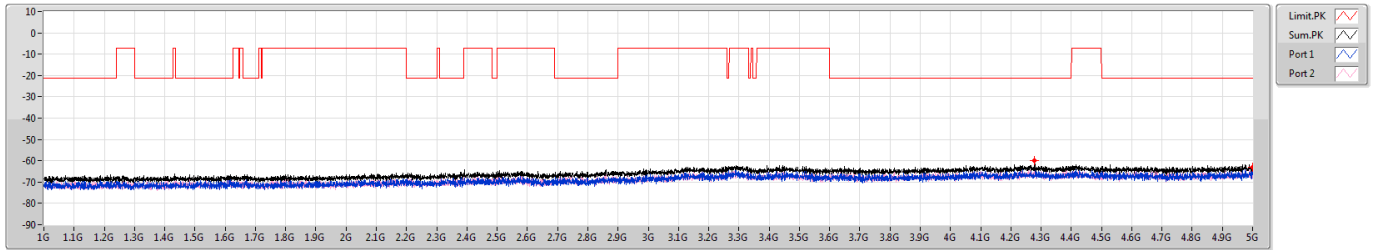

5.925-6.425GHz_802.11ax HEW20_Nss1,(MCS0)_2TX

CSE Other [PK]

6415MHz

F-Start(Hz)	F-Stop(Hz)	RBW(Hz)	Type	Freq(Hz)	Psum(dBm)	P1(dBm)	P2(dBm)
1G	5G	1M	PK	4.2775G	-59.73	-66.77	-60.69
1G	5G	1M	PK	5G	-63.16	-66.07	-66.28

5.925-6.425GHz_802.11ax HEW20_Nss1,(MCS0)_2TX

CSE Other [AV]

6415MHz