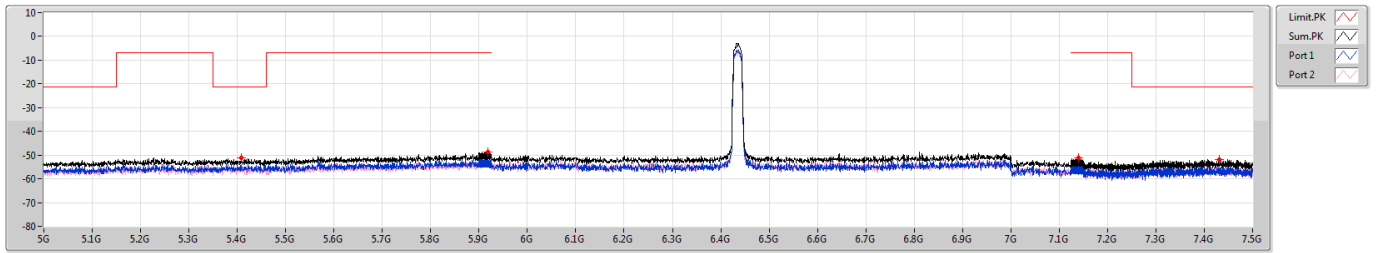

6.425-6.525GHz_802.11a_Nss1,(6Mbps)_2TX

CSE Bandedge [PK]

6435MHz