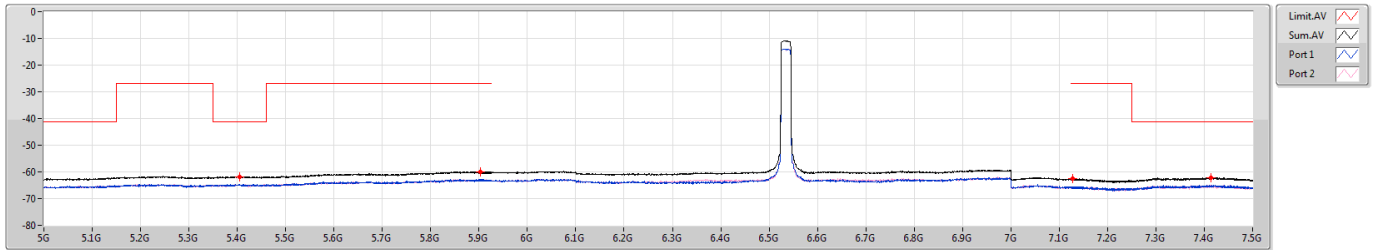

F-Start(Hz)	F-Stop(Hz)	RBW(Hz)	Type	Freq(Hz)	Psum(dBm)	P1(dBm)	P2(dBm)
5G	5.9G	1M	AV	5.40455G	-61.72	-64.59	-64.87
5.9G	5.925G	1M	AV	5.90338G	-59.93	-63.22	-62.67
7.125G	7.15G	1M	AV	7.12716G	-62.59	-65.71	-65.49
7.15G	7.5G	1M	AV	7.4139G	-62.12	-65.24	-65.02