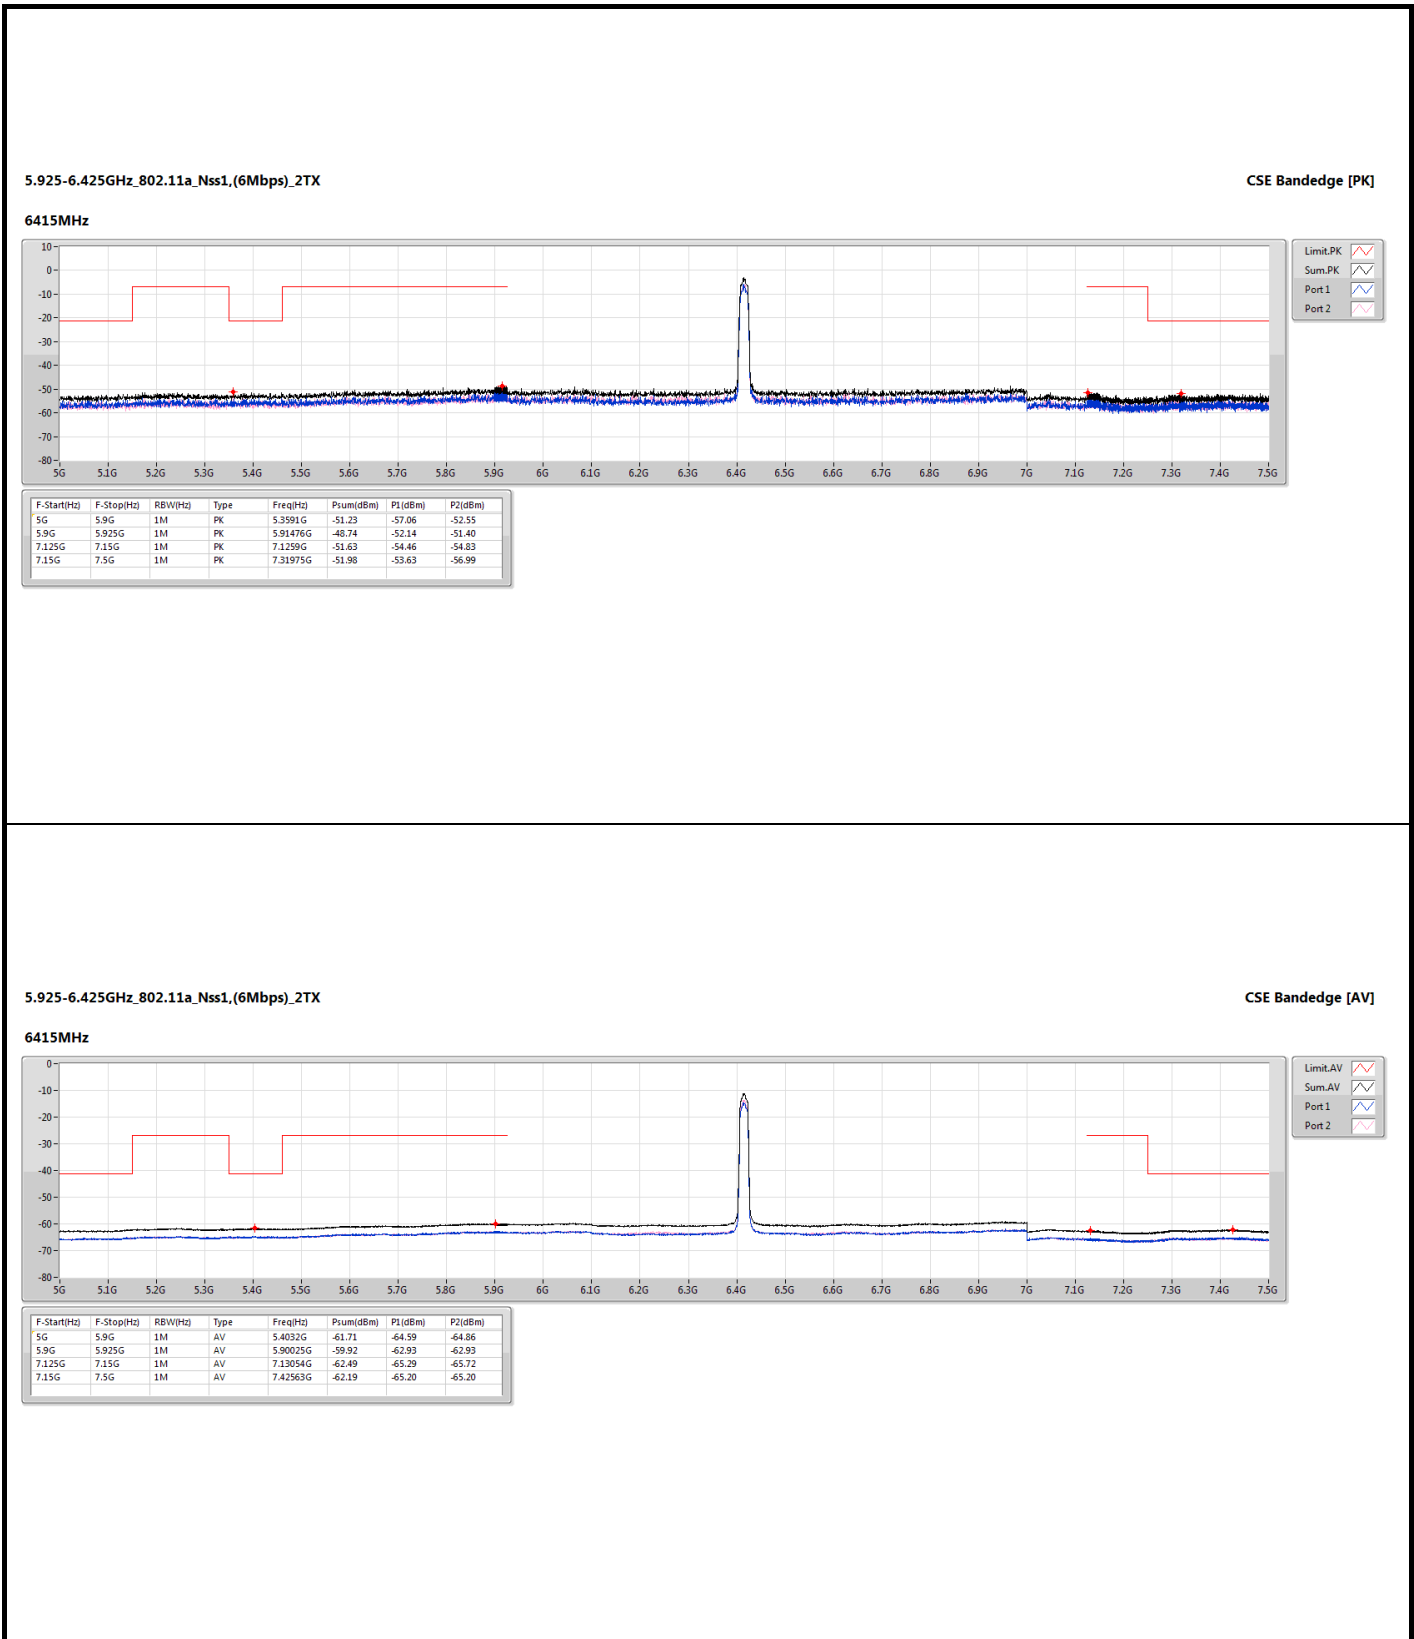

DG = Directional Gain ; PX=Port X; Psum=P1+P2+...PX

5.925-6.425GHz\_802.11a\_Nss1,(6Mbps)\_2TX

CSE Bandedge [PK]

6175MHz

5.925-6.425GHz\_802.11a\_Nss1,(6Mbps)\_2TX

CSE Bandedge [AV]

6175MHz

6.425-6.525GHz\_802.11a\_Nss1,(6Mbps)\_2TX