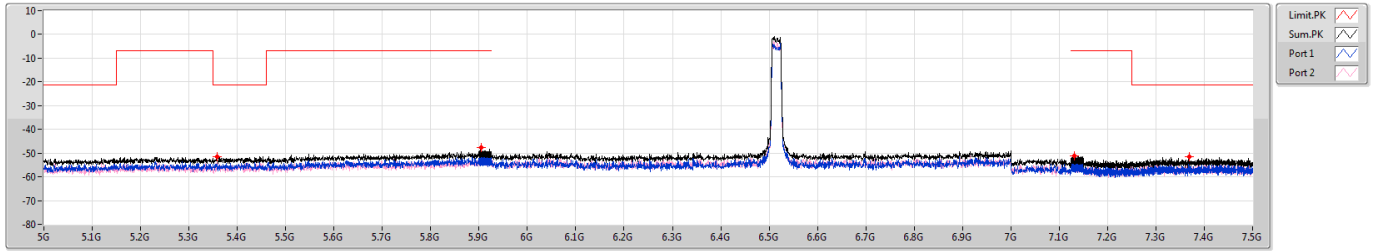

6.425-6.525GHz_802.11ax HEW20_Nss1,(MCS0)_2TX

CSE Bandedge [PK]

6515MHz