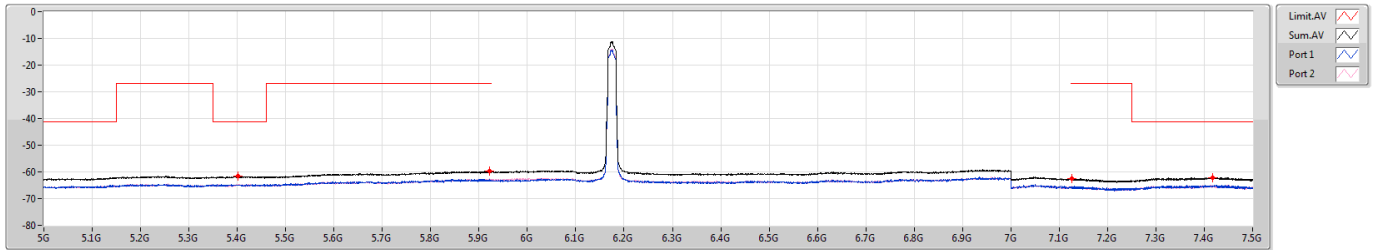

DG = Directional Gain ; PX=Port X; Psum=P1+P2+...PX

5.925-6.425GHz\_802.11a\_Nss1,(6Mbps)\_2TX

CSE Bandedge [PK]

6175MHz

5.925-6.425GHz\_802.11a\_Nss1,(6Mbps)\_2TX

CSE Bandedge [AV]

6175MHz

6.425-6.525GHz\_802.11a\_Nss1,(6Mbps)\_2TX