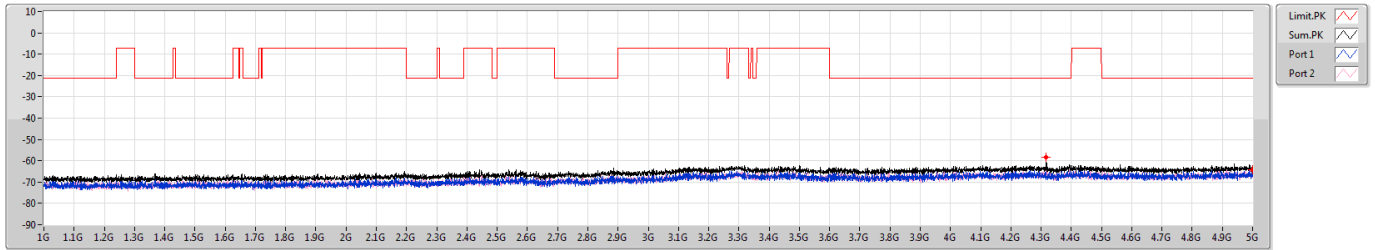

6.425-6.525GHz_802.11ax HEW20_Nss1,(MCS0)_2TX

CSE Other [PK]

6475MHz

F-Start[Hz]	F-Stop[Hz]	RBW[Hz]	Type	Freq[Hz]	Psum[dBm]	P1[dBm]	P2[dBm]
1G	5G	1M	PK	4.317G	-58.18	-65.54	-59.06
1G	5G	1M	PK	5G	-64.21	-67.53	-66.94

6.425-6.525GHz_802.11ax HEW20_Nss1,(MCS0)_2TX

CSE Other [AV]

6475MHz