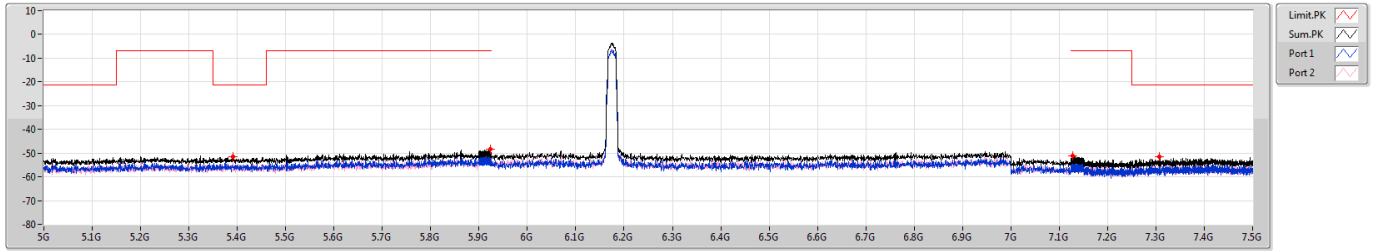

DG = Directional Gain ; PX=Port X; Psum=P1+P2+...PX

5.925-6.425GHz\_802.11a\_Nss1,(6Mbps)\_2TX

CSE Bandedge [PK]

6175MHz

5.925-6.425GHz\_802.11a\_Nss1,(6Mbps)\_2TX

CSE Bandedge [AV]

6175MHz

6.425-6.525GHz\_802.11a\_Nss1,(6Mbps)\_2TX