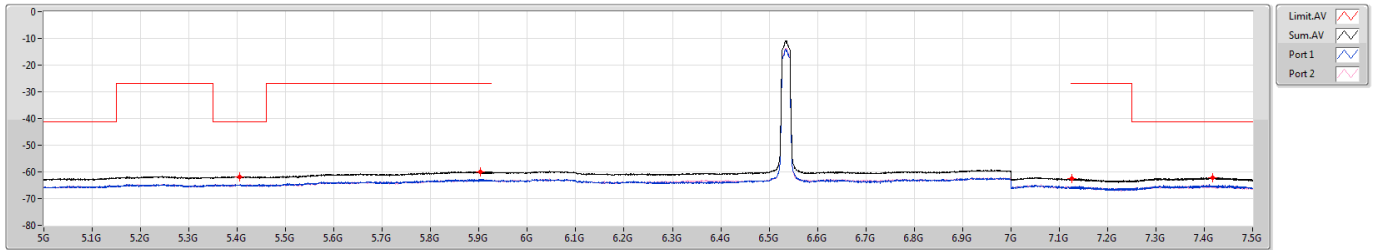

6.525-6.875GHz\_802.11a\_Nss1,(6Mbps)\_2TX

CSE Bandedge [PK]

6535MHz

6.525-6.875GHz\_802.11a\_Nss1,(6Mbps)\_2TX

CSE Bandedge [AV]

6535MHz

6.525-6.875GHz\_802.11a\_Nss1,(6Mbps)\_2TX

CSE Bandedge [PK]