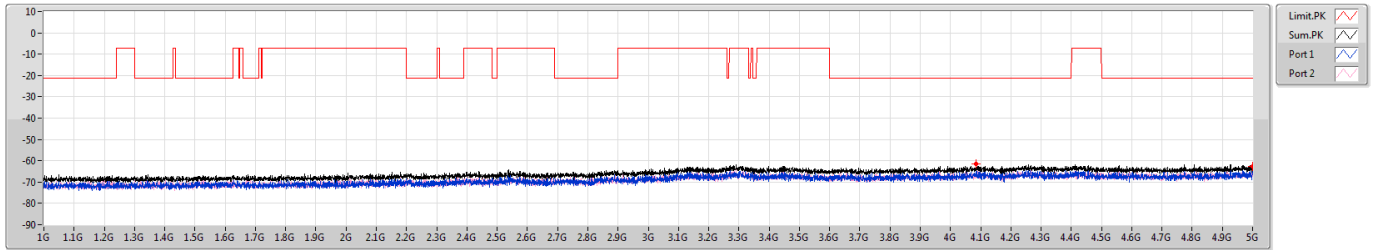

5.925-6.425GHz_802.11ax HEW20_Nss1,(MCS0)_2TX

CSE Other [PK]

6175MHz