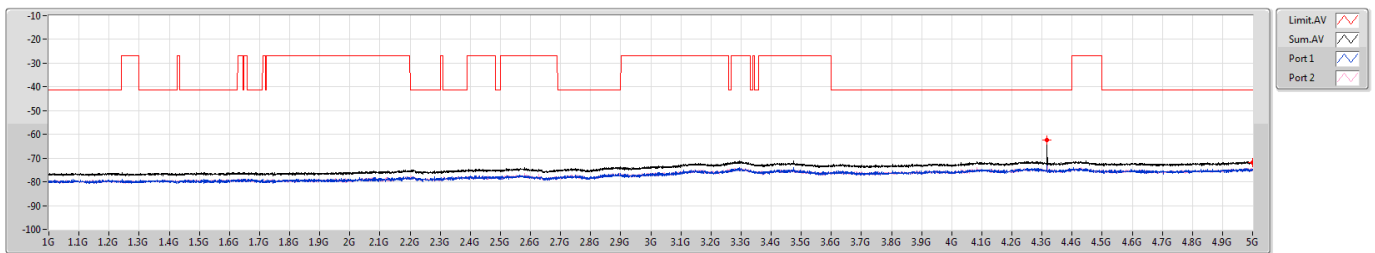

F-Start[Hz]	F-Stop[Hz]	RBW[Hz]	Type	Freq[Hz]	Psum[dBm]	P1[dBm]	P2[dBm]
1G	5G	1M	AV	4.317G	-62.28	-73.05	-62.66
1G	5G	1M	AV	5G	-71.82	-74.69	-74.98