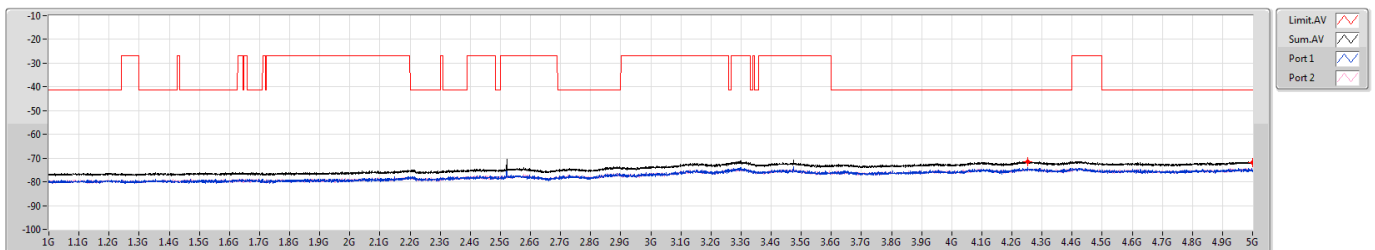

5.925-6.425GHz\_802.11ax HEW20\_Nss1,(MCS0)\_2TX

CSE Other [PK]

6175MHz

5.925-6.425GHz\_802.11ax HEW20\_Nss1,(MCS0)\_2TX

CSE Other [AV]

6175MHz

5.925-6.425GHz\_802.11ax HEW20\_Nss1,(MCS0)\_2TX

CSE Other [PK]