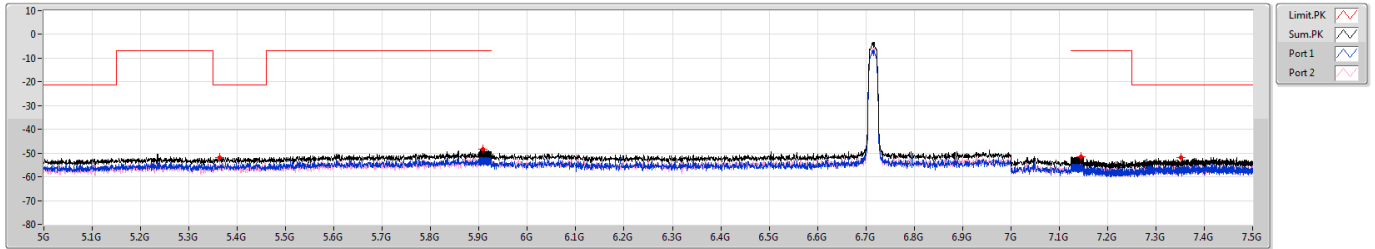

6.525-6.875GHz_802.11a_Nss1,(6Mbps)_2TX

CSE Bandedge [PK]

6715MHz

F-Start(Hz)	F-Stop(Hz)	RBW(Hz)	Type	Freq(Hz)	Psum(dBm)	P1(dBm)	P2(dBm)
5G	5.9G	1M	PK	5.3636G	-51.74	-56.19	-53.67
5.9G	5.925G	1M	PK	5.90828G	-48.22	-50.50	-52.12
7.125G	7.15G	1M	PK	7.14465G	-51.55	-54.75	-54.38
7.15G	7.5G	1M	PK	7.35265G	-51.84	-54.00	-55.90

6.525-6.875GHz_802.11a_Nss1,(6Mbps)_2TX

CSE Bandedge [AV]

6715MHz