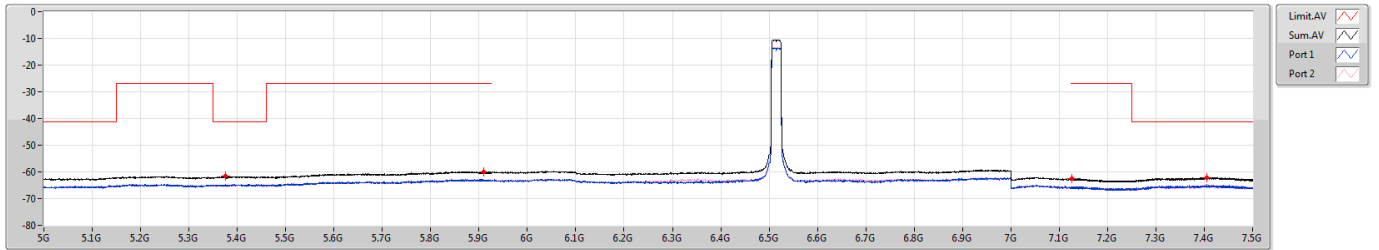

6.425-6.525GHz\_802.11ax HEW20\_Nss1,(MCS0)\_2TX

CSE Bandedge [PK]

6515MHz

6.425-6.525GHz\_802.11ax HEW20\_Nss1,(MCS0)\_2TX

CSE Bandedge [AV]

6515MHz

6.525-6.875GHz\_802.11ax HEW20\_Nss1,(MCS0)\_2TX

CSE Bandedge [PK]