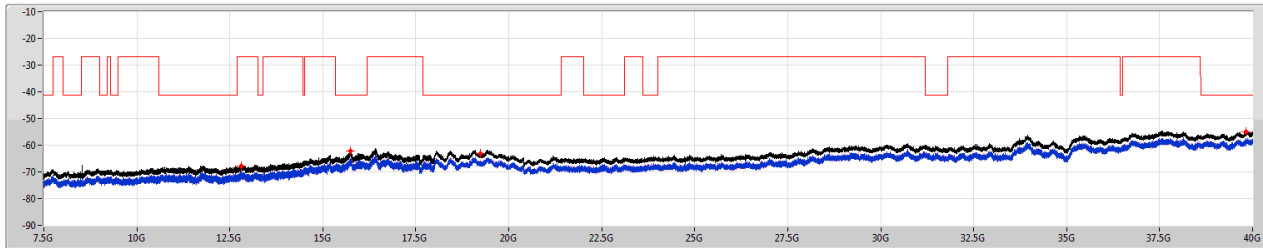

5.925-6.425GHz\_802.11ax\_HEW40\_RU242\_Index61\_40MHz\_Nss1,(MCS0)\_2TX

CSE [PK]

6405MHz

5.925-6.425GHz\_802.11ax\_HEW40\_RU242\_Index61\_40MHz\_Nss1,(MCS0)\_2TX

CSE [AV]

6405MHz

6.425-6.525GHz\_802.11ax\_HEW40\_RU242\_Index61\_40MHz\_Nss1,(MCS0)\_2TX