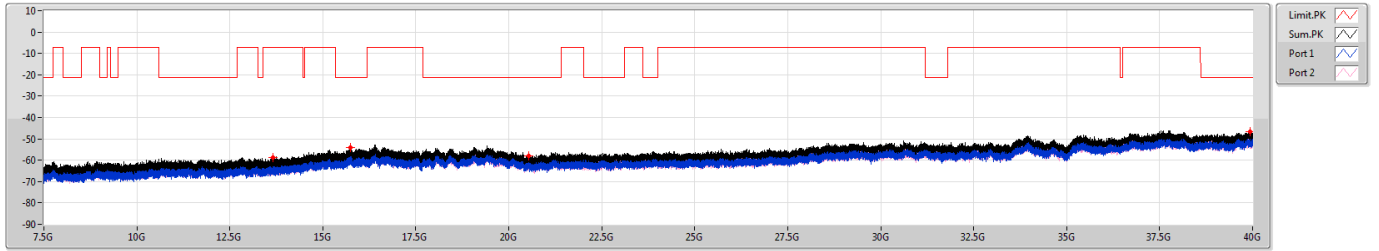

6.525-6.875GHz_802.11ax_HEW40_RU106_Index54_40MHz_Nss1,(MCS0)_2TX

CSE [PK]

6845MHz