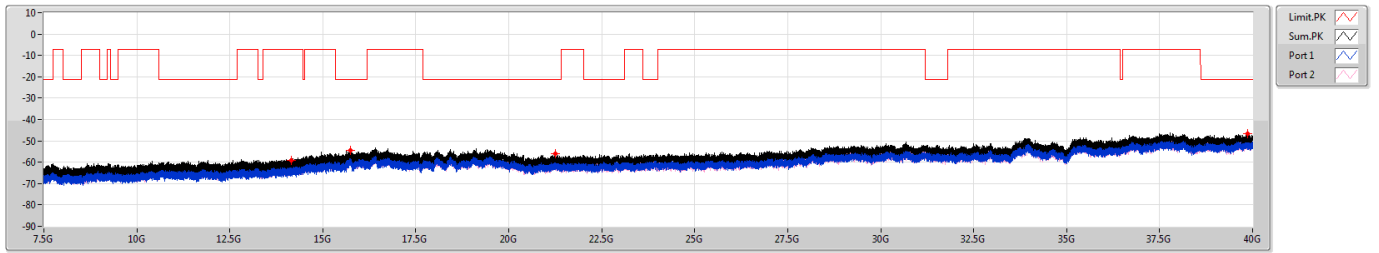

6.875-7.125GHz_802.11ax HEW40_RU52_Index42_40MHz_Nss1,(MCS0)_2TX

CSE [PK]

7085MHz

F-Start(Hz)	F-Stop(Hz)	RBW(Hz)	Type	Freq(Hz)	Psum(dBm)	P1(dBm)	P2(dBm)
7.5G	18G	1M	PK	14.15372G	-59.19	-62.10	-62.31
7.5G	18G	1M	PK	15.74841G	-54.30	-56.64	-58.11
18G	40G	1M	PK	21.25394G	-56.04	-59.73	-58.47
18G	40G	1M	PK	39.87006G	-46.71	-48.92	-50.70

6.875-7.125GHz_802.11ax HEW40_RU52_Index42_40MHz_Nss1,(MCS0)_2TX

CSE [AV]

7085MHz