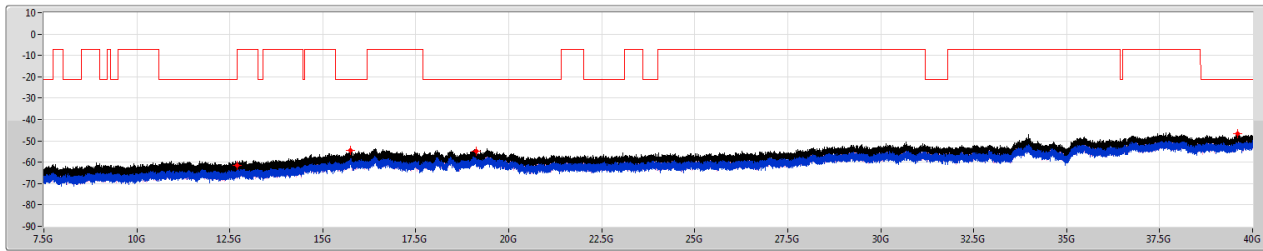

5.925-6.425GHz\_802.11ax\_HEW80\_RU242\_Index62\_80MHz\_Nss1,(MCS0)\_2TX

CSE [PK]

6385MHz

5.925-6.425GHz\_802.11ax\_HEW80\_RU242\_Index62\_80MHz\_Nss1,(MCS0)\_2TX

CSE [AV]

6385MHz