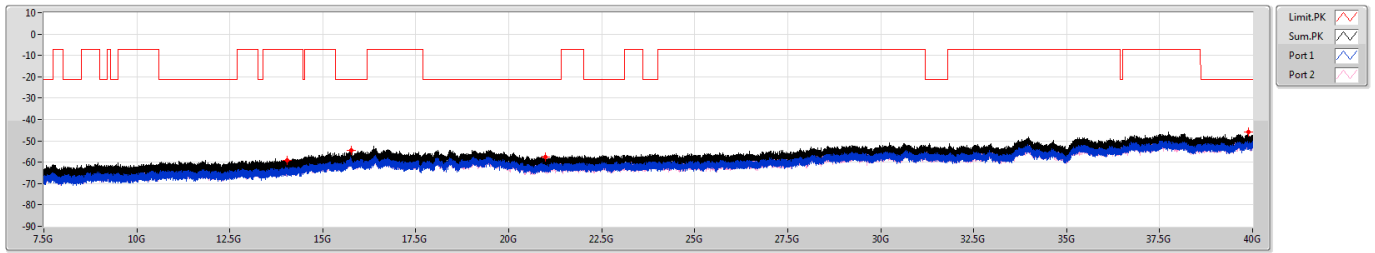

6.875-7.125GHz_802.11ax HEW40_RU52_Index42_40MHz_Nss1,(MCS0)_2TX

CSE [PK]

7005MHz