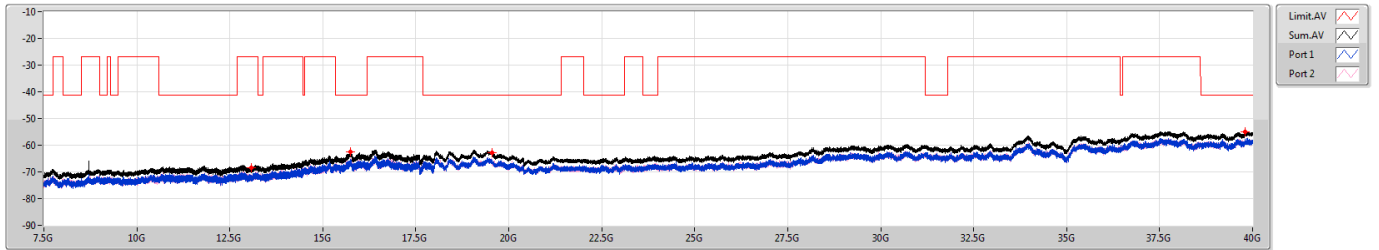

F-Start(Hz)	F-Stop(Hz)	RBW(Hz)	Type	Freq(Hz)	Psum(dBm)	P1(dBm)	P2(dBm)
7.5G	18G	1M	AV	13.06927G	-68.39	-71.32	-71.49
7.5G	18G	1M	AV	15.73594G	-62.60	-66.09	-65.17
18G	40G	1M	AV	19.56063G	-62.78	-65.61	-65.98
18G	40G	1M	AV	39.79238G	-55.00	-58.41	-57.64