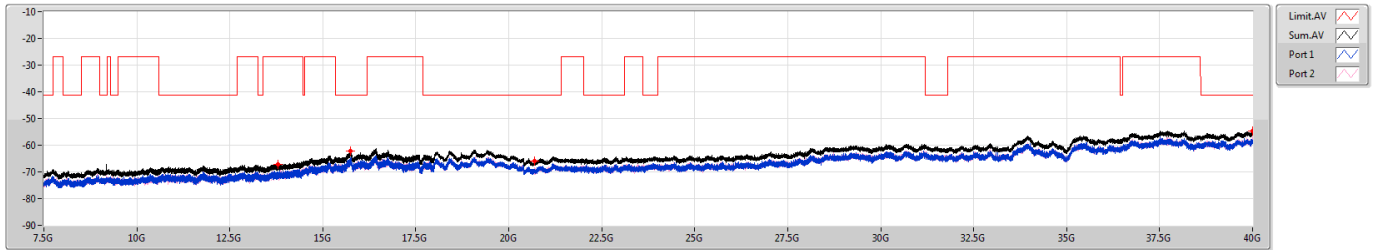

F-Start(Hz)	F-Stop(Hz)	RBW(Hz)	Type	Freq(Hz)	Psum(dBm)	P1(dBm)	P2(dBm)
7.5G	18G	1M	AV	13.7895G	-67.09	-69.86	-70.35
7.5G	18G	1M	AV	15.73725G	-62.14	-65.81	-64.57
18G	40G	1M	AV	20.684G	-66.02	-69.83	-68.35
18G	40G	1M	AV	39.99863G	-54.78	-58.79	-56.97