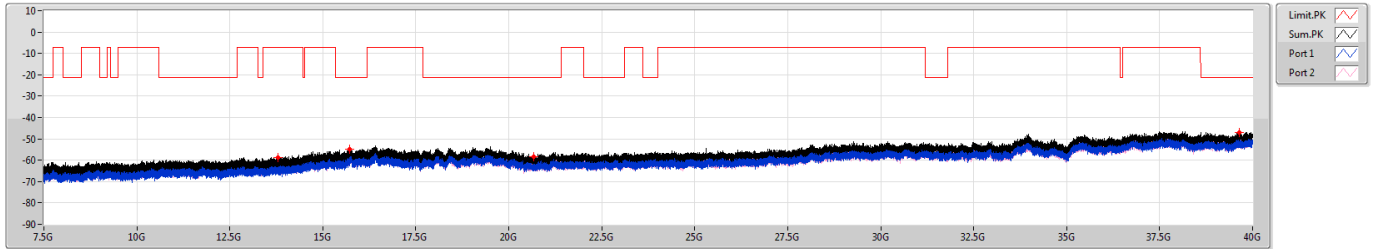

6.525-6.875GHz_802.11ax_HEW40_RU242_Index61_40MHz_Nss1,(MCS0)_2TX

CSE [PK]

6885MHz Straddle 6.525-6.875GHz

F-Start(Hz)	F-Stop(Hz)	RBW(Hz)	Type	Freq(Hz)	Psum(dBm)	P1(dBm)	P2(dBm)
7.5G	18G	1M	PK	13.80197G	-58.80	-60.58	-63.53
7.5G	18G	1M	PK	15.72511G	-54.65	-57.18	-58.21
18G	40G	1M	PK	20.66681G	-58.30	-60.53	-62.26
18G	40G	1M	PK	39.63975G	-46.91	-49.53	-50.35

6.525-6.875GHz_802.11ax_HEW40_RU242_Index61_40MHz_Nss1,(MCS0)_2TX

CSE [AV]

6885MHz Straddle 6.525-6.875GHz