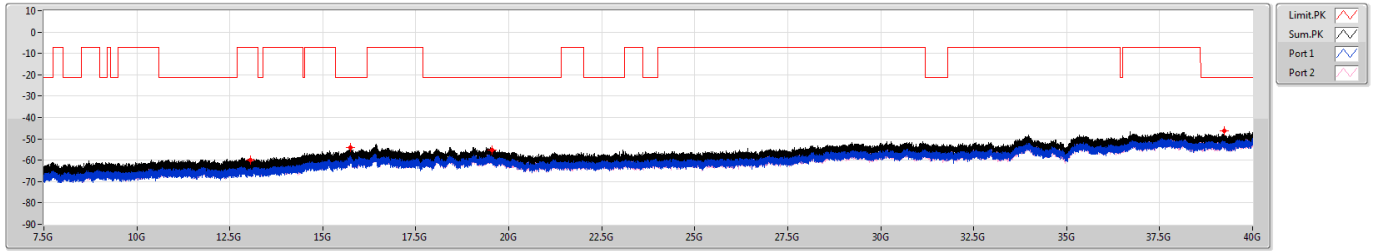

6.425-6.525GHz_802.11ax HEW40_RU52_Index42_40MHz_Nss1,(MCS0)_2TX

CSE [PK]

6525MHz Straddle 6.425-6.525GHz