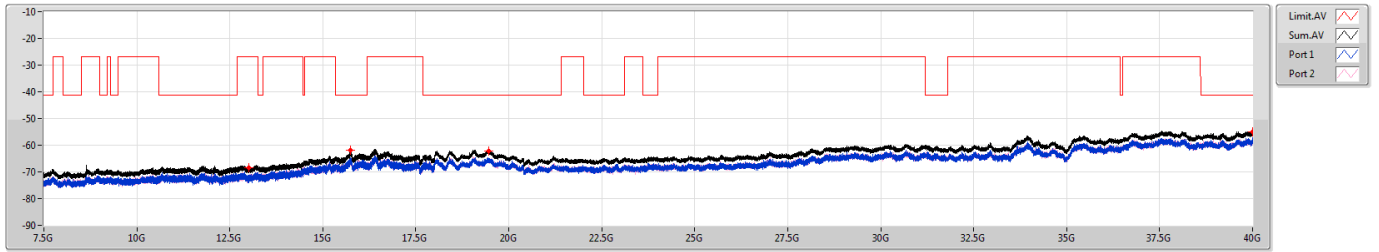

6.425-6.525GHz\_802.11ax\_HEW40\_RU106\_Index54\_40MHz\_Nss1,(MCS0)\_2TX

CSE [PK]

6485MHz

6.425-6.525GHz\_802.11ax\_HEW40\_RU106\_Index54\_40MHz\_Nss1,(MCS0)\_2TX

CSE [AV]

6485MHz

6.425-6.525GHz\_802.11ax\_HEW40\_RU106\_Index54\_40MHz\_Nss1,(MCS0)\_2TX