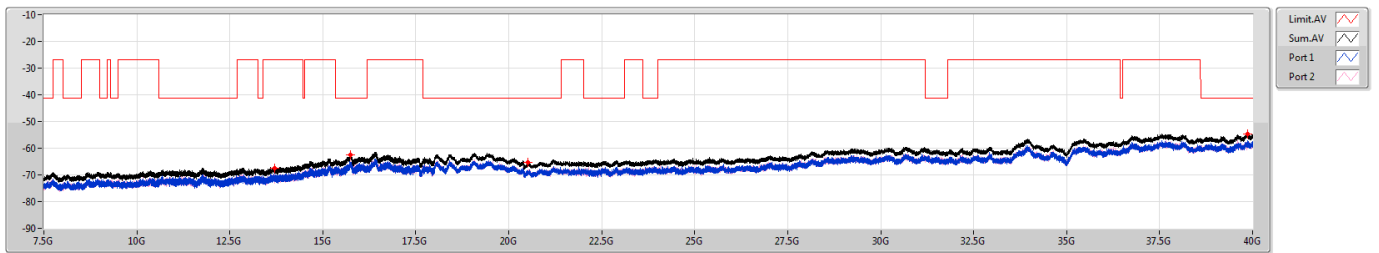

6.525-6.875GHz\_802.11ax\_HEW40\_RU242\_Index61\_40MHz\_Nss1,(MCS0)\_2TX

CSE [PK]

6845MHz

6.525-6.875GHz\_802.11ax\_HEW40\_RU242\_Index61\_40MHz\_Nss1,(MCS0)\_2TX

CSE [AV]

6845MHz

6.525-6.875GHz\_802.11ax\_HEW40\_RU242\_Index61\_40MHz\_Nss1,(MCS0)\_2TX