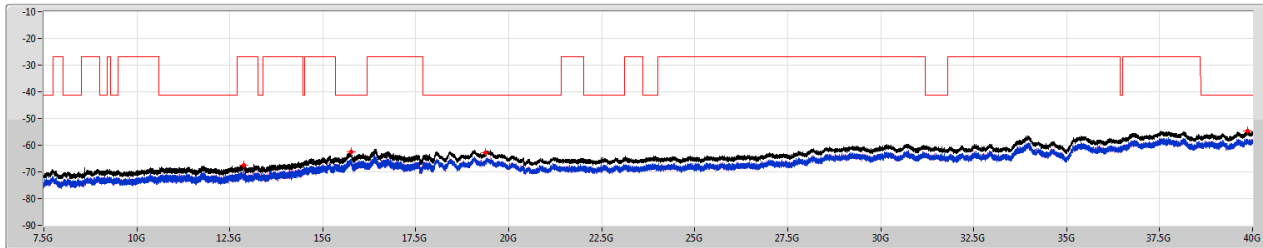

Limit:AV
Sum:AV
Port:1
Port:2

F-Start(Hz)	F-Stop(Hz)	RBW(Hz)	Type	Freq(Hz)	Psum(dBm)	P1(dBm)	P2(dBm)
7.5G	18G	1M	AV	12.86616G	-67.54	-69.56	-71.84
7.5G	18G	1M	AV	15.76219G	-62.38	-66.39	-64.57
18G	40G	1M	AV	19.36881G	-62.67	-66.15	-65.25
18G	40G	1M	AV	39.85563G	-54.83	-57.78	-57.91