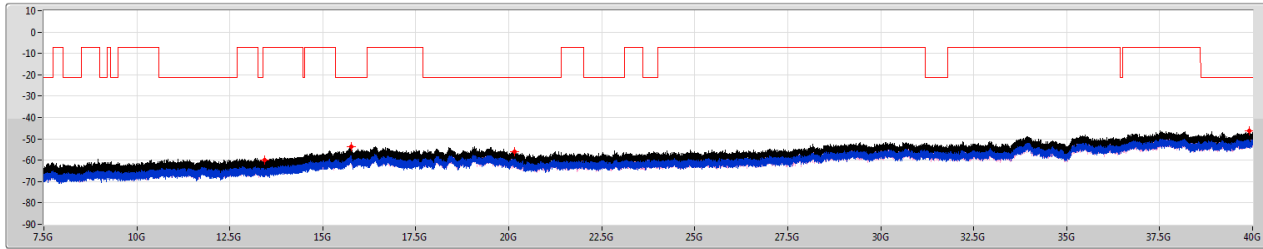

6.525-6.875GHz_802.11ax HEW40_RU52_Index42_40MHz_Nss1,(MCS0)_2TX

CSE [PK]

6725MHz

Limit:PK ☒
Sum:PK ☒
Port:1 ☒
Port:2 ☐

F-Start(Hz)	F-Stop(Hz)	RBW(Hz)	Type	Freq(Hz)	Psum(dBm)	P1(dBm)	P2(dBm)
7.5G	18G	1M	PK	13.44563G	-59.93	-62.85	-63.04
7.5G	18G	1M	PK	15.75628G	-53.85	-56.86	-56.86
18G	40G	1M	PK	20.14706G	-56.00	-58.12	-60.12
18G	40G	1M	PK	39.91131G	-46.20	-52.58	-47.34

6.525-6.875GHz_802.11ax HEW40_RU52_Index42_40MHz_Nss1,(MCS0)_2TX

CSE [AV]

6725MHz