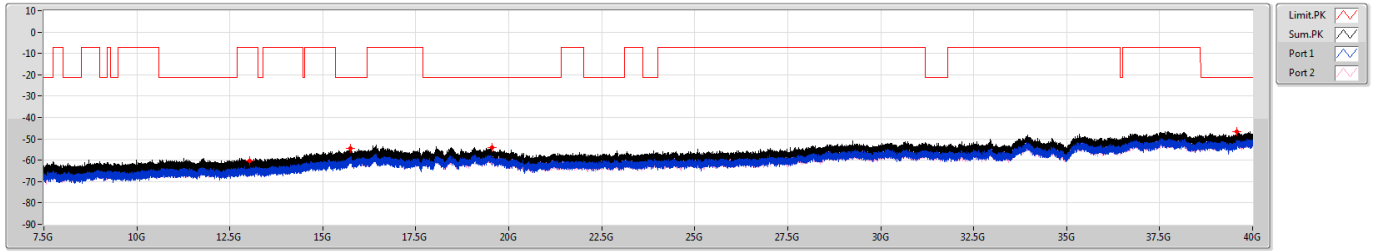

6.425-6.525GHz_802.11ax_HEW40_RU106_Index54_40MHz_Nss1,(MCS0)_2TX

CSE [PK]

6525MHz Straddle 6.425-6.525GHz

F-Start(Hz)	F-Stop(Hz)	RBW(Hz)	Type	Freq(Hz)	Psum(dBm)	P1(dBm)	P2(dBm)
7.5G	18G	1M	PK	13.02234G	-60.22	-63.70	-62.81
7.5G	18G	1M	PK	15.74873G	-54.37	-57.89	-56.92
18G	40G	1M	PK	19.54413G	-54.21	-55.78	-59.40
18G	40G	1M	PK	39.58269G	-46.60	-50.42	-48.92

6.425-6.525GHz_802.11ax_HEW40_RU106_Index54_40MHz_Nss1,(MCS0)_2TX

CSE [AV]

6525MHz Straddle 6.425-6.525GHz