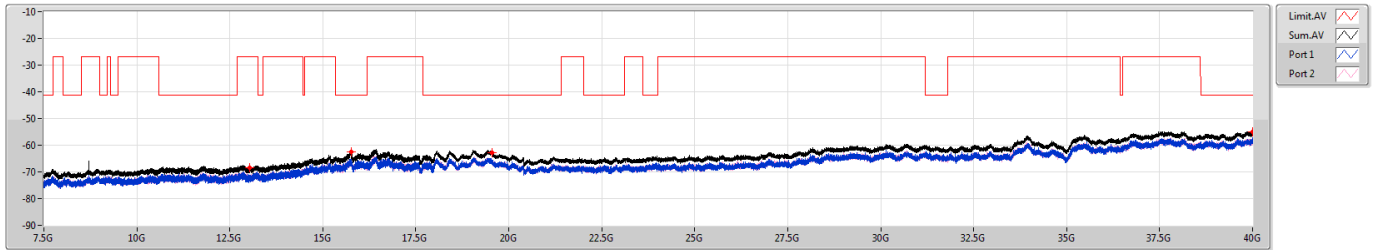

6.425-6.525GHz\_802.11ax HEW40\_RU52\_Index42\_40MHz\_Nss1,(MCS0)\_2TX

CSE [PK]

6525MHz Straddle 6.425-6.525GHz

6.425-6.525GHz\_802.11ax HEW40\_RU52\_Index42\_40MHz\_Nss1,(MCS0)\_2TX

CSE [AV]

6525MHz Straddle 6.425-6.525GHz