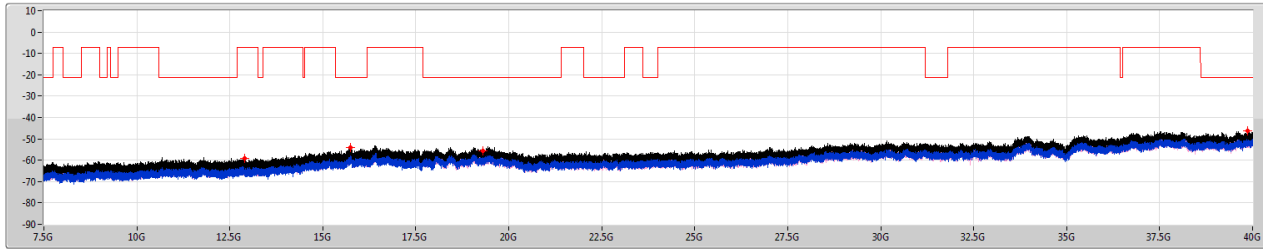

6.425-6.525GHz_802.11ax_HEW40_RU242_Index61_40MHz_Nss1,(MCS0)_2TX

CSE [PK]

6445MHz

Limit:PK
Sum:PK
Port:1
Port:2

F-Start(Hz)	F-Stop(Hz)	RBW(Hz)	Type	Freq(Hz)	Psum(dBm)	P1(dBm)	P2(dBm)
7.5G	18G	1M	PK	12.9075G	-59.13	-60.90	-64.02
7.5G	18G	1M	PK	15.74381G	-54.22	-59.51	-55.74
18G	40G	1M	PK	19.31175G	-55.61	-58.92	-58.34
18G	40G	1M	PK	39.87213G	-46.13	-49.40	-48.89

6.425-6.525GHz_802.11ax_HEW40_RU242_Index61_40MHz_Nss1,(MCS0)_2TX

CSE [AV]

6445MHz