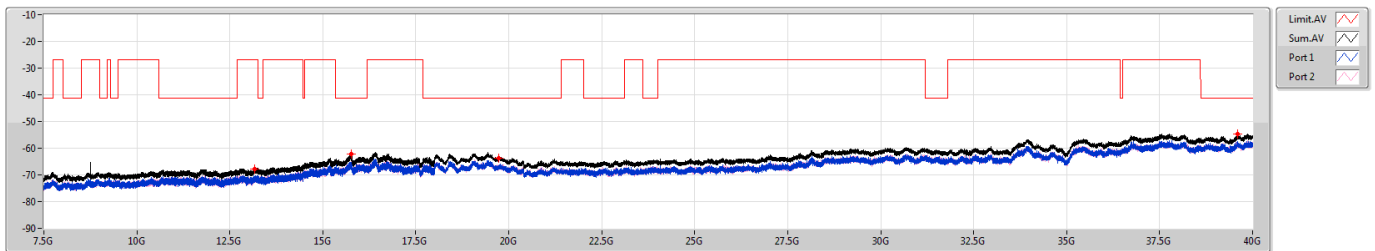

6.525-6.875GHz\_802.11ax\_HEW40\_RU52\_Index42\_40MHz\_Nss1,(MCS0)\_2TX

CSE [PK]

6565MHz

6.525-6.875GHz\_802.11ax\_HEW40\_RU52\_Index42\_40MHz\_Nss1,(MCS0)\_2TX

CSE [AV]

6565MHz

6.525-6.875GHz\_802.11ax HEW40\_RU52\_Index42\_40MHz\_Nss1,(MCS0)\_2TX