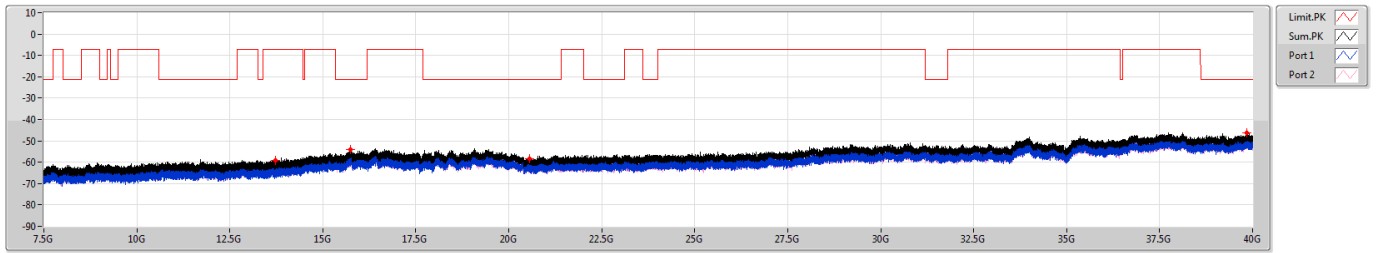

6.525-6.875GHz\_802.11ax\_HEW40\_RU242\_Index61\_40MHz\_Nss1,(MCS0)\_2TX

CSE [PK]

6845MHz

6.525-6.875GHz\_802.11ax\_HEW40\_RU242\_Index61\_40MHz\_Nss1,(MCS0)\_2TX

CSE [AV]

6845MHz

6.525-6.875GHz\_802.11ax\_HEW40\_RU242\_Index61\_40MHz\_Nss1,(MCS0)\_2TX