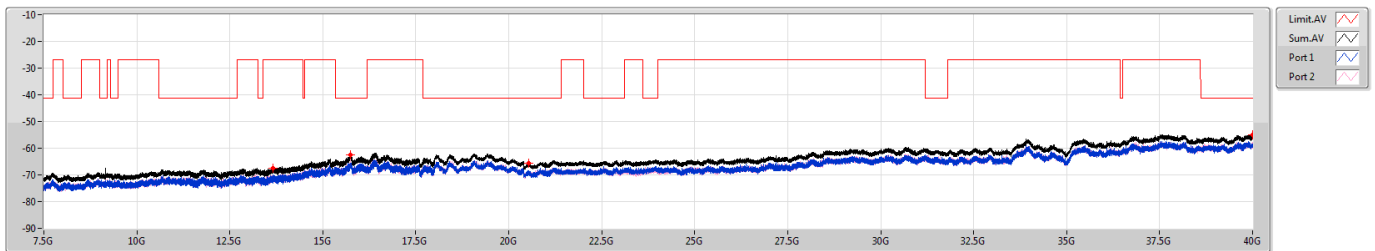

6.525-6.875GHz\_802.11ax HEW80\_RU52\_Index50\_80MHz\_Nss1,(MCS0)\_2TX

CSE [PK]

6865MHz Straddle 6.525-6.875GHz

6.525-6.875GHz\_802.11ax HEW80\_RU52\_Index50\_80MHz\_Nss1,(MCS0)\_2TX

CSE [AV]

6865MHz Straddle 6.525-6.875GHz