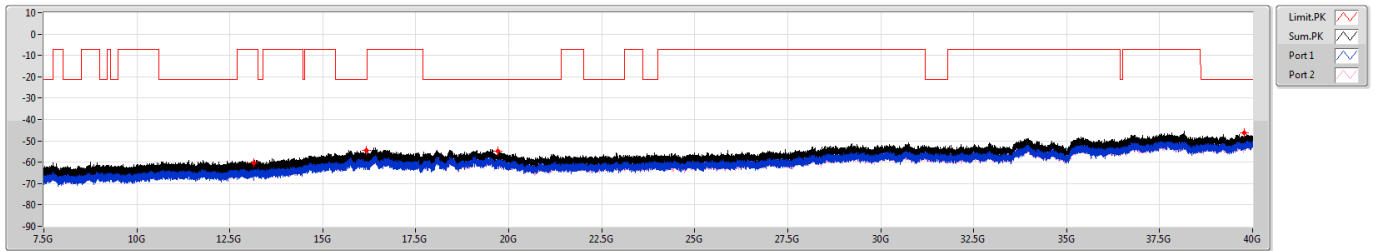

6.525-6.875GHz_802.11ax_HEW40_RU52_Index42_40MHz_Nss1,(MCS0)_2TX

CSE [PK]

6565MHz