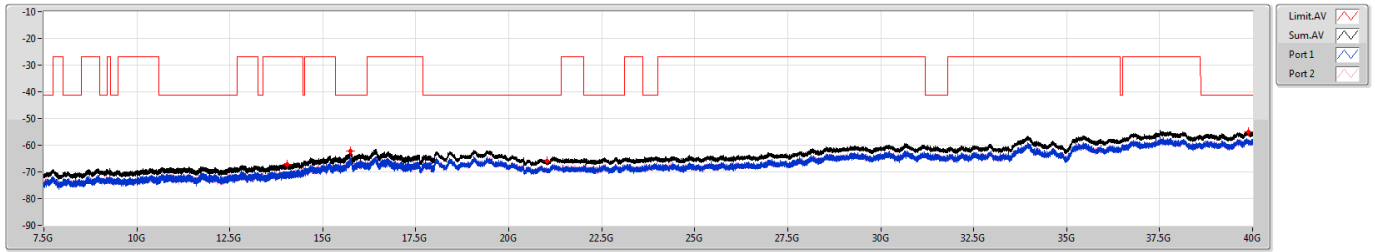

6.875-7.125GHz\_802.11ax HEW40\_RU52\_Index42\_40MHz\_Nss1,(MCS0)\_2TX

CSE [PK]

7005MHz

6.875-7.125GHz\_802.11ax HEW40\_RU52\_Index42\_40MHz\_Nss1,(MCS0)\_2TX

CSE [AV]

7005MHz

6.875-7.125GHz\_802.11ax HEW40\_RU52\_Index42\_40MHz\_Nss1,(MCS0)\_2TX