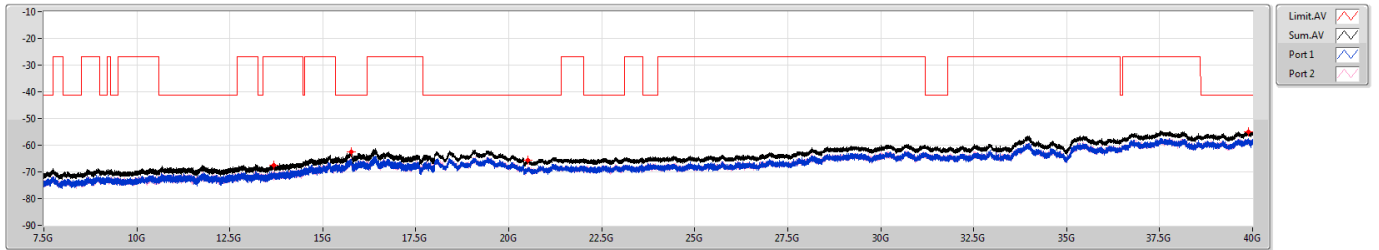

6.525-6.875GHz\_802.11ax\_HEW40\_RU106\_Index54\_40MHz\_Nss1,(MCS0)\_2TX

CSE [PK]

6845MHz

6.525-6.875GHz\_802.11ax\_HEW40\_RU106\_Index54\_40MHz\_Nss1,(MCS0)\_2TX

CSE [AV]

6845MHz

6.525-6.875GHz\_802.11ax\_HEW40\_RU106\_Index54\_40MHz\_Nss1,(MCS0)\_2TX