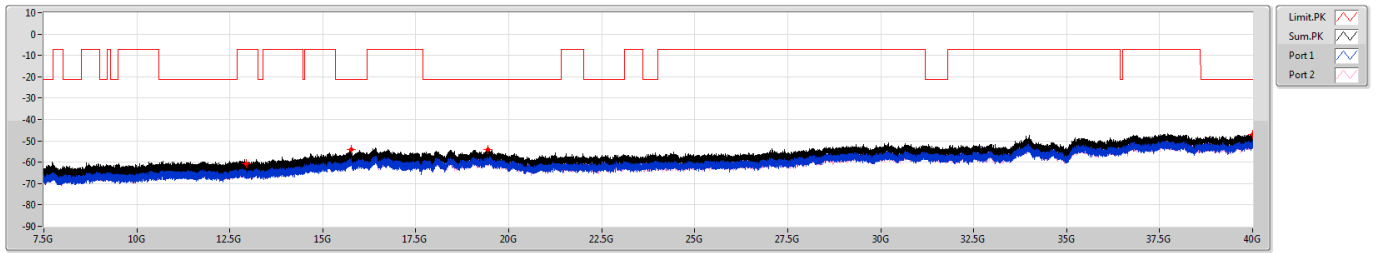

6.425-6.525GHz_802.11ax_HEW40_RU106_Index54_40MHz_Nss1,(MCS0)_2TX

CSE [PK]

6485MHz