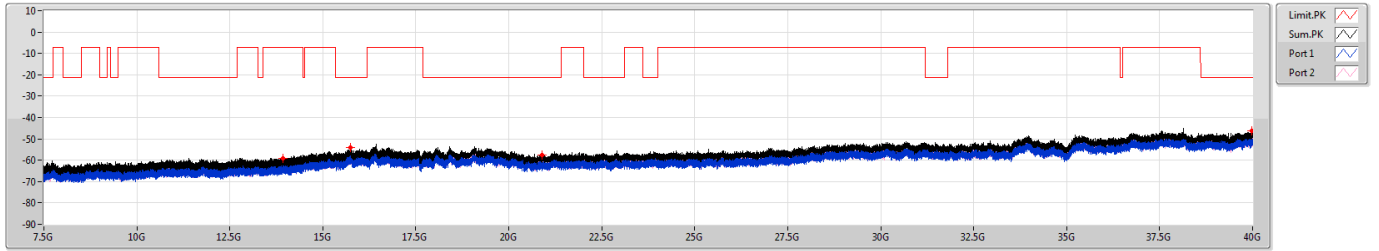

6.875-7.125GHz_802.11ax HEW80_RU52_Index50_80MHz_Nss1,(MCS0)_2TX

CSE [PK]

6945MHz

F-Start(Hz)	F-Stop(Hz)	RBW(Hz)	Type	Freq(Hz)	Psum(dBm)	P1(dBm)	P2(dBm)
7.5G	18G	1M	PK	13.91878G	-58.97	-63.59	-60.81
7.5G	18G	1M	PK	15.74119G	-53.90	-57.08	-56.75
18G	40G	1M	PK	20.90331G	-57.40	-62.43	-59.03
18G	40G	1M	PK	39.98419G	-46.25	-48.16	-50.73

6.875-7.125GHz_802.11ax HEW80_RU52_Index50_80MHz_Nss1,(MCS0)_2TX

CSE [AV]

6945MHz