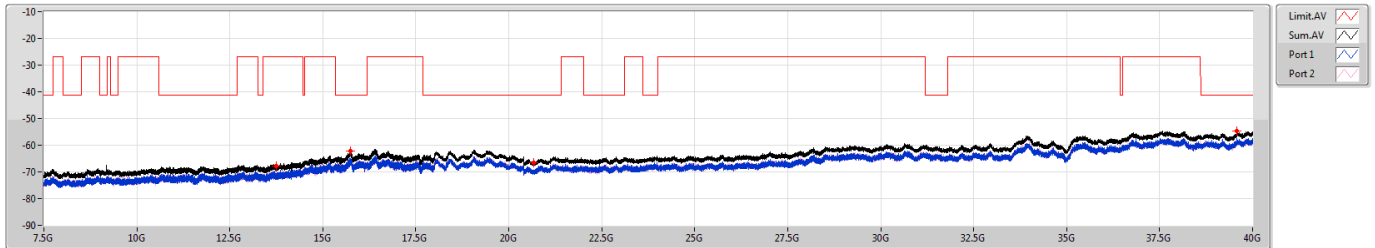

F-Start(Hz)	F-Stop(Hz)	RBW(Hz)	Type	Freq(Hz)	Psum(dBm)	P1(dBm)	P2(dBm)
7.5G	18G	1M	AV	13.74356G	-67.74	-70.92	-70.58
7.5G	18G	1M	AV	15.74545G	-62.33	-65.89	-64.86
18G	40G	1M	AV	20.66406G	-66.49	-69.91	-69.13
18G	40G	1M	AV	39.5655G	-54.84	-57.56	-58.17