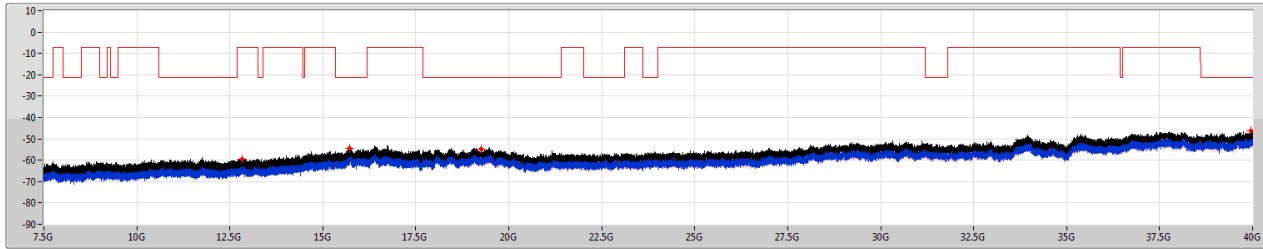

5.925-6.425GHz_802.11ax_HEW40_RU242_Index61_40MHz_Nss1,(MCS0)_2TX

CSE [PK]

6405MHz