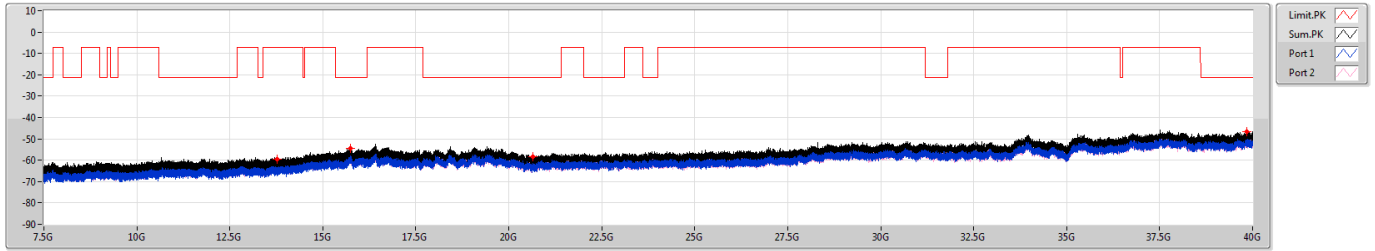

6.525-6.875GHz_802.11ax_HEW40_RU106_Index54_40MHz_Nss1,(MCS0)_2TX

CSE [PK]

6885MHz Straddle 6.525-6.875GHz

F-Start(Hz)	F-Stop(Hz)	RBW(Hz)	Type	Freq(Hz)	Psum(dBm)	P1(dBm)	P2(dBm)
7.5G	18G	1M	PK	13.76391G	-59.47	-62.62	-62.35
7.5G	18G	1M	PK	15.75136G	-54.59	-56.17	-59.74
18G	40G	1M	PK	20.65375G	-58.30	-61.82	-60.85
18G	40G	1M	PK	39.85081G	-46.51	-48.77	-50.44

6.525-6.875GHz_802.11ax_HEW40_RU106_Index54_40MHz_Nss1,(MCS0)_2TX

CSE [AV]

6885MHz Straddle 6.525-6.875GHz