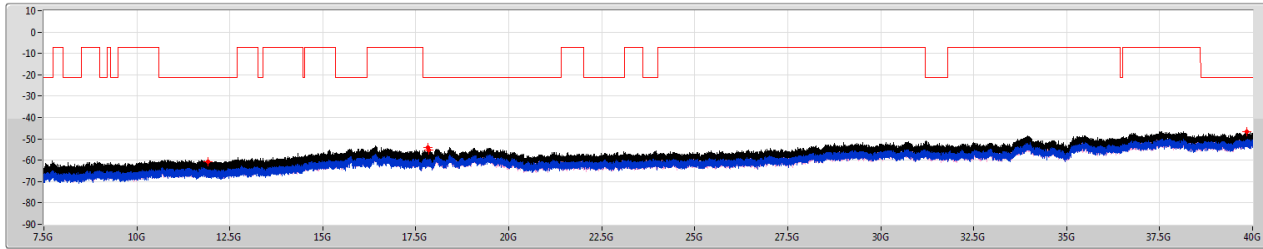

5.925-6.425GHz_802.11ax_HEW20_RU52_Index38_20MHz_Nss1,(MCS0)_2TX

CSE [PK]

5955MHz

5.925-6.425GHz_802.11ax_HEW20_RU52_Index38_20MHz_Nss1,(MCS0)_2TX

CSE [AV]

5955MHz

5.925-6.425GHz_802.11ax_HEW20_RU52_Index38_20MHz_Nss1,(MCS0)_2TX