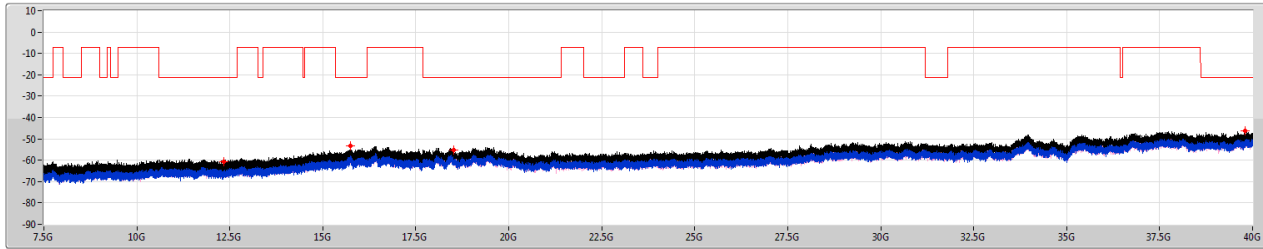

5.925-6.425GHz_802.11ax_HEW20_RU52_Index38_20MHz_Nss1,(MCS0)_2TX

CSE [PK]

6175MHz

Limit:PK ☒

Sum:PK ☒

Port:1 ☒

Port:2 ☒

F-Start(Hz)	F-Stop(Hz)	RBW(Hz)	Type	Freq(Hz)	Psum(dBm)	P1(dBm)	P2(dBm)
7.5G	18G	1M	PK	12.34247G	-60.83	-63.92	-63.77
7.5G	18G	1M	PK	15.73922G	-53.30	-57.04	-55.69
18G	40G	1M	PK	18.51219G	-55.34	-59.68	-57.34
18G	40G	1M	PK	39.79925G	-46.42	-48.51	-50.59

5.925-6.425GHz_802.11ax_HEW20_RU52_Index38_20MHz_Nss1,(MCS0)_2TX

CSE [AV]

6175MHz