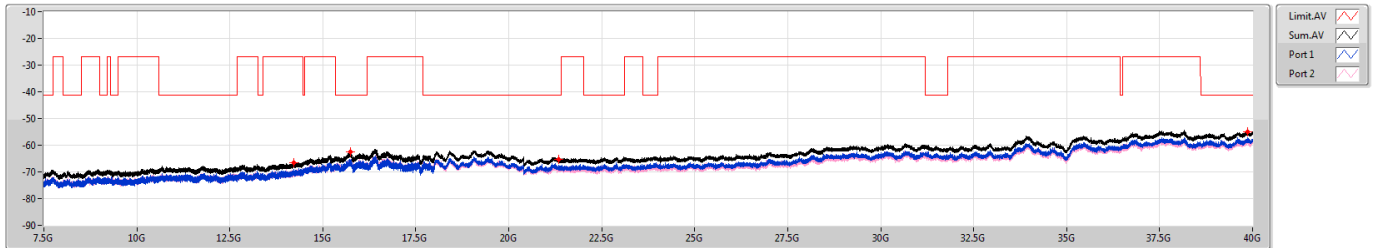

F-Start(Hz)	F-Stop(Hz)	RBW(Hz)	Type	Freq(Hz)	Psum(dBm)	P1(dBm)	P2(dBm)
7.5G	18G	1M	AV	14.22591G	-66.62	-69.46	-69.80
7.5G	18G	1M	AV	15.732G	-62.63	-65.51	-65.77
18G	40G	1M	AV	21.34744G	-65.21	-67.46	-69.14
18G	40G	1M	AV	39.86663G	-54.97	-58.46	-57.55