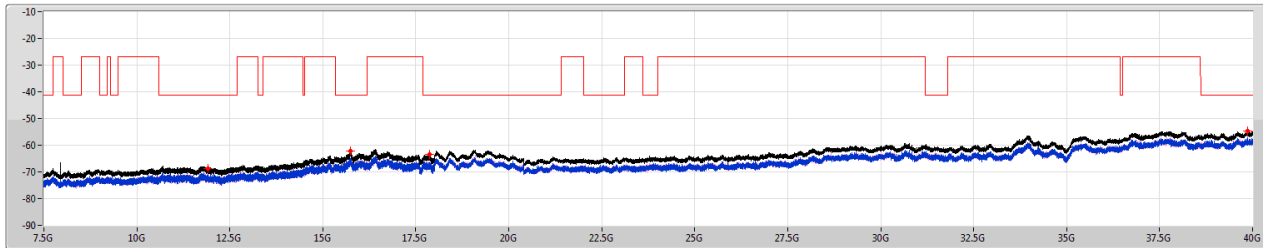

5.925-6.425GHz_802.11ax_HEW20_RU52_Index38_20MHz_Nss1,(MCS0)_2TX

CSE [PK]

5955MHz

5.925-6.425GHz_802.11ax_HEW20_RU52_Index38_20MHz_Nss1,(MCS0)_2TX

CSE [AV]

5955MHz

5.925-6.425GHz_802.11ax_HEW20_RU52_Index38_20MHz_Nss1,(MCS0)_2TX