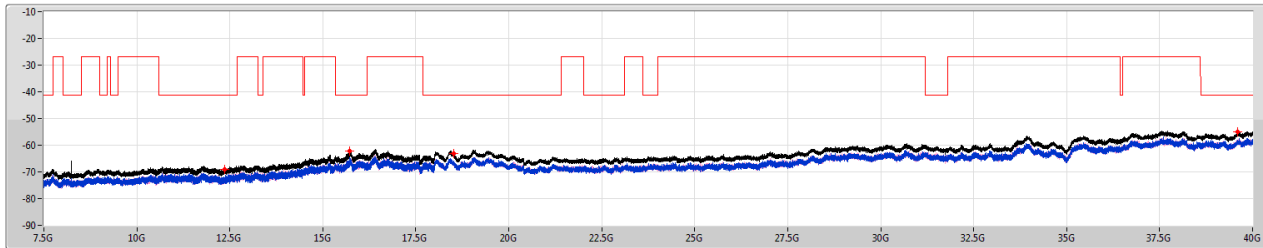

Limit:AV ☒

Sum:AV ☒

Port:1 ☒

Port:2 ☒

F-Start(Hz)	F-Stop(Hz)	RBW(Hz)	Type	Freq(Hz)	Psum(dBm)	P1(dBm)	P2(dBm)
7.5G	18G	1M	AV	12.35297G	-69.08	-72.09	-72.09
7.5G	18G	1M	AV	15.73134G	-62.11	-65.71	-64.60
18G	40G	1M	AV	18.51425G	-63.23	-65.86	-66.66
18G	40G	1M	AV	39.604G	-55.03	-58.04	-58.04