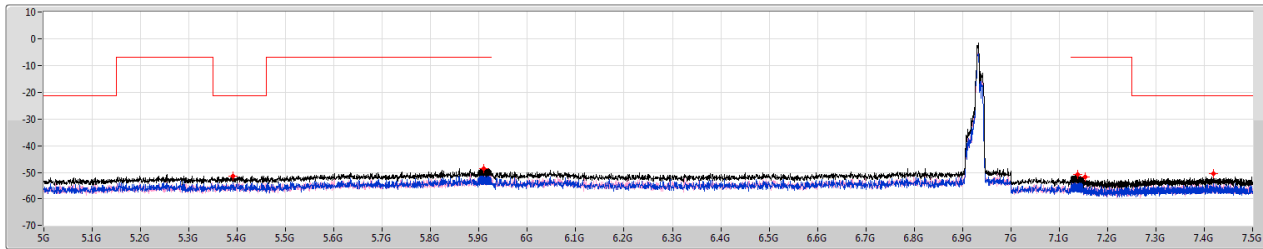

6.875-7.125GHz_802.11ax HEW40_RU52_Index42_40MHz_Nss1,(MCS0)_2TX

CSE Bandedge [PK]

6925MHz

Limit.PK
Sum.PK
Port.1
Port.2

F-Start(Hz)	F-Stop(Hz)	RBW(Hz)	Type	Freq(Hz)	Psum(dBm)	P1(dBm)	P2(dBm)
5G	5.9G	1M	PK	5.3915G	-51.11	-52.66	-56.33
5.9G	5.925G	1M	PK	5.9091G	-48.39	-51.67	-51.15
7.125G	7.15G	1M	PK	7.1388G	-50.73	-54.04	-53.46
7.15G	7.5G	1M	PK	7.15298G	-51.58	-55.62	-53.76
7.15G	7.5G	1M	PK	7.41863G	-50.43	-52.67	-54.37

6.875-7.125GHz_802.11ax HEW40_RU52_Index42_40MHz_Nss1,(MCS0)_2TX

CSE Bandedge [AV]

6925MHz