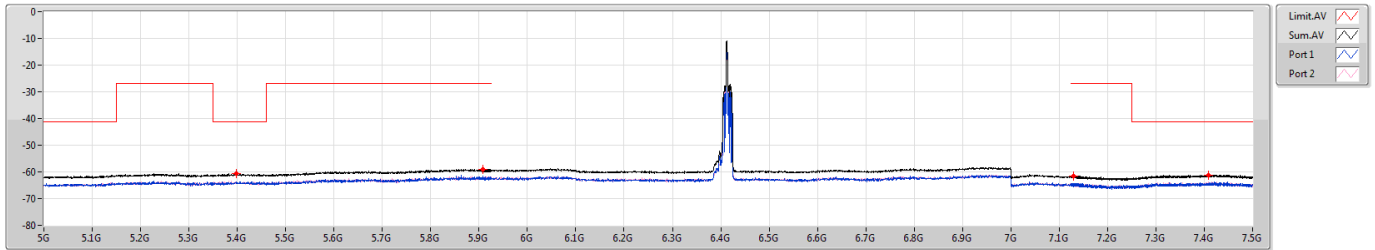

5.925-6.425GHz_802.11ax_HEW40_RU26_Index12_40MHz_Nss1,(MCS0)_2TX

CSE Bandedge [PK]

6405MHz

5.925-6.425GHz_802.11ax_HEW40_RU26_Index12_40MHz_Nss1,(MCS0)_2TX

CSE Bandedge [AV]

6405MHz

6.425-6.525GHz_802.11ax_HEW40_RU26_Index12_40MHz_Nss1,(MCS0)_2TX