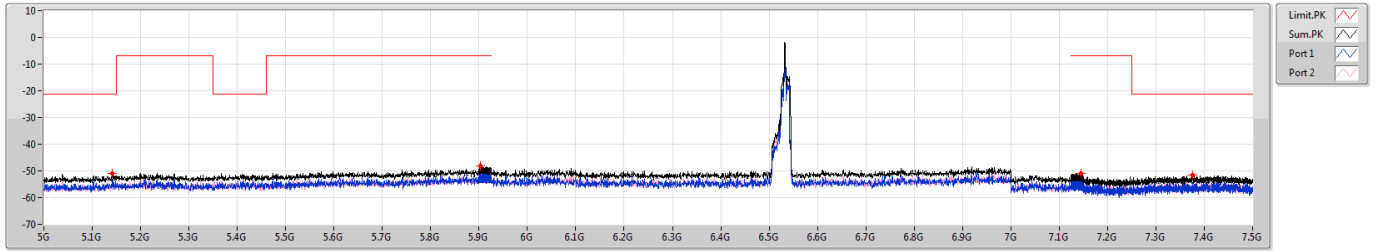

6.425-6.525GHz_802.11ax_HEW40_RU26_Index12_40MHz_Nss1,(MCS0)_2TX

CSE Bandedge [PK]

6525MHz Straddle 6.425-6.525GHz