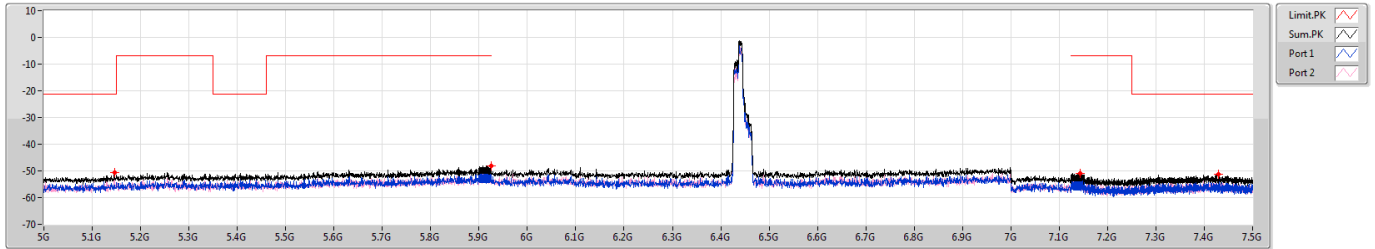

6.425-6.525GHz_802.11ax_HEW40_RU106_Index54_40MHz_Nss1,(MCS0)_2TX

CSE Bandedge [PK]

6445MHz

F-Start(Hz)	F-Stop(Hz)	RBW(Hz)	Type	Freq(Hz)	Psum(dBm)	P1(dBm)	P2(dBm)
5G	5.9G	1M	PK	5.1458G	-50.68	-55.22	-52.56
5.9G	5.925G	1M	PK	5.9245G	-47.97	-50.45	-51.58
7.125G	7.15G	1M	PK	7.14286G	-50.79	-54.81	-52.98
7.15G	7.5G	1M	PK	7.43G	-51.31	-55.29	-53.53

6.425-6.525GHz_802.11ax_HEW40_RU106_Index54_40MHz_Nss1,(MCS0)_2TX

CSE Bandedge [AV]

6445MHz