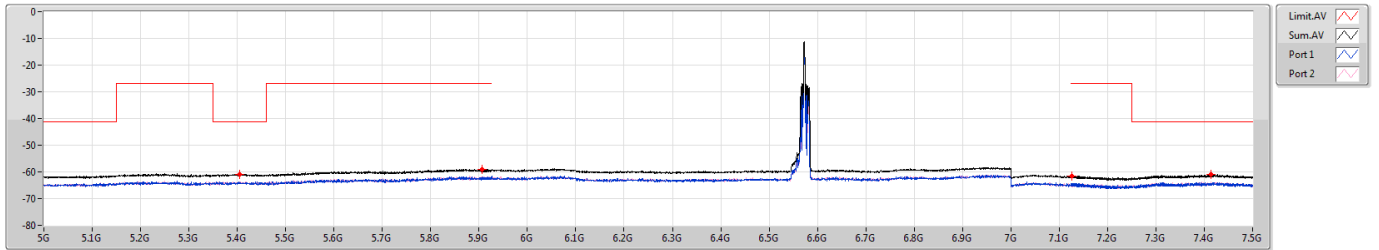

F-Start(Hz)	F-Stop(Hz)	RBW(Hz)	Type	Freq(Hz)	Psum(dBm)	P1(dBm)	P2(dBm)
5G	5.9G	1M	AV	5.4041G	-60.81	-63.95	-63.69
5.9G	5.925G	1M	AV	5.90574G	-58.92	-62.06	-61.80
7.125G	7.15G	1M	AV	7.12543G	-61.56	-64.89	-64.27
7.15G	7.5G	1M	AV	7.41373G	-61.02	-64.23	-63.83