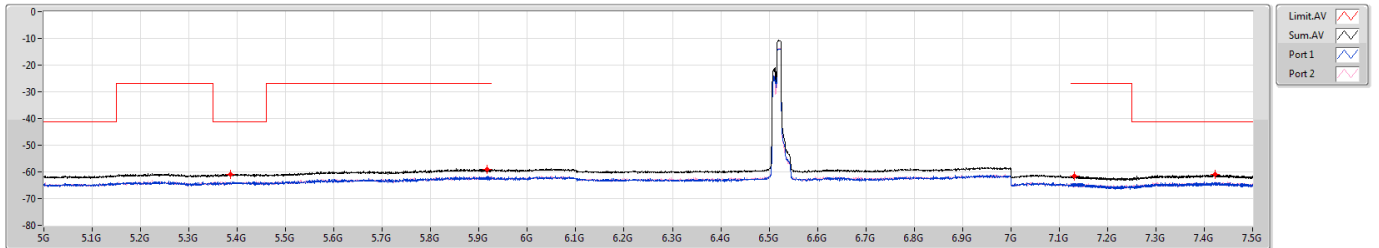

6.425-6.525GHz_802.11ax_HEW40_RU106_Index54_40MHz_Nss1,(MCS0)_2TX

CSE Bandedge [PK]

6525MHz Straddle 6.425-6.525GHz

6.425-6.525GHz_802.11ax_HEW40_RU106_Index54_40MHz_Nss1,(MCS0)_2TX

CSE Bandedge [AV]

6525MHz Straddle 6.425-6.525GHz