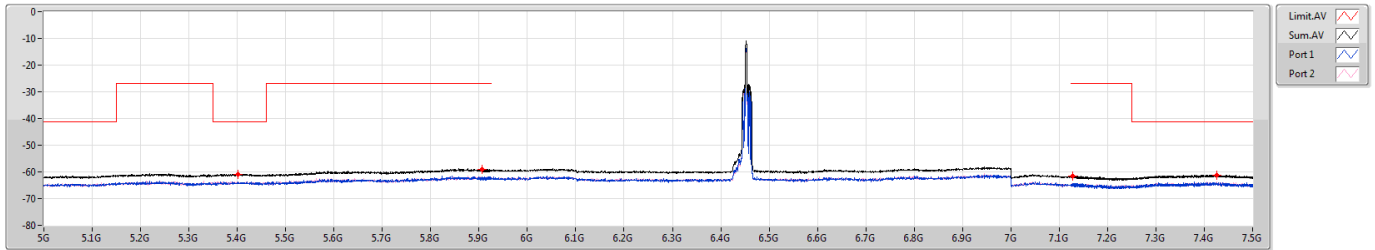

F-Start(Hz)	F-Stop(Hz)	RBW(Hz)	Type	Freq(Hz)	Psum(dBm)	P1(dBm)	P2(dBm)
5G	5.9G	1M	AV	5.40185G	-60.81	-63.69	-63.95
5.9G	5.925G	1M	AV	5.90661G	-58.92	-61.81	-62.06
7.125G	7.15G	1M	AV	7.13865G	-61.57	-64.28	-64.90
7.15G	7.5G	1M	AV	7.4258G	-61.17	-64.60	-63.79