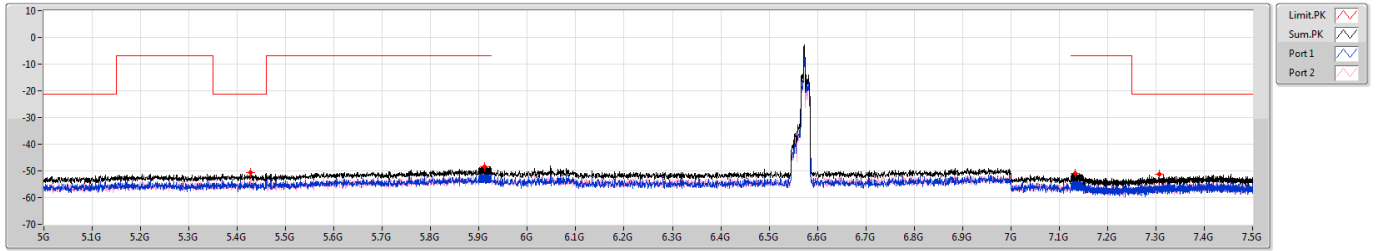

6.525-6.875GHz_802.11ax_HEW40_RU26_Index12_40MHz_Nss1,(MCS0)_2TX

CSE Bandedge [PK]

6565MHz

F-Start(Hz)	F-Stop(Hz)	RBW(Hz)	Type	Freq(Hz)	Psum(dBm)	P1(dBm)	P2(dBm)
5G	5.9G	1M	PK	5.4275G	-50.62	-55.23	-52.47
5.9G	5.925G	1M	PK	5.91161G	-48.46	-52.66	-50.53
7.125G	7.15G	1M	PK	7.13398G	-50.99	-54.93	-53.23
7.15G	7.5G	1M	PK	7.30715G	-51.30	-54.97	-53.73

6.525-6.875GHz_802.11ax_HEW40_RU26_Index12_40MHz_Nss1,(MCS0)_2TX

CSE Bandedge [AV]

6565MHz