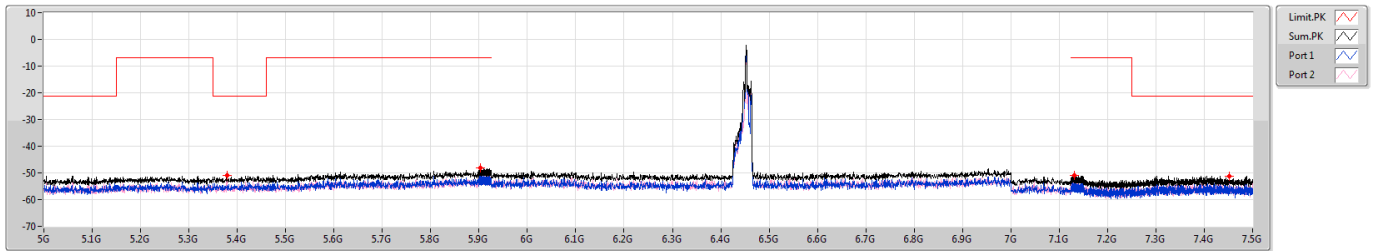

6.425-6.525GHz_802.11ax_HEW40_RU26_Index12_40MHz_Nss1,(MCS0)_2TX

CSE Bandedge [PK]

6445MHz

F-Start(Hz)	F-Stop(Hz)	RBW(Hz)	Type	Freq(Hz)	Psum(dBm)	P1(dBm)	P2(dBm)
5G	5.9G	1M	PK	5.37845G	-50.84	-55.16	-52.85
5.9G	5.925G	1M	PK	5.90206G	-48.25	-51.57	-50.98
7.125G	7.15G	1M	PK	7.13201G	-50.86	-53.56	-54.21
7.15G	7.5G	1M	PK	7.4517G	-51.10	-54.80	-53.52

6.425-6.525GHz_802.11ax_HEW40_RU26_Index12_40MHz_Nss1,(MCS0)_2TX

CSE Bandedge [AV]

6445MHz