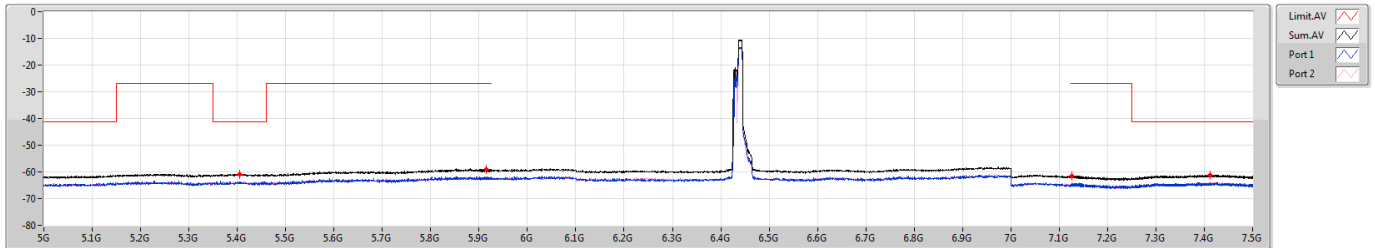

F-Start(Hz)	F-Stop(Hz)	RBW(Hz)	Type	Freq(Hz)	Psum(dBm)	P1(dBm)	P2(dBm)
5G	5.9G	1M	AV	5.4041G	-60.81	-63.69	-63.95
5.9G	5.925G	1M	AV	5.91501G	-58.95	-62.09	-61.84
7.125G	7.15G	1M	AV	7.12676G	-61.46	-64.89	-64.08
7.15G	7.5G	1M	AV	7.41233G	-61.12	-64.03	-64.23