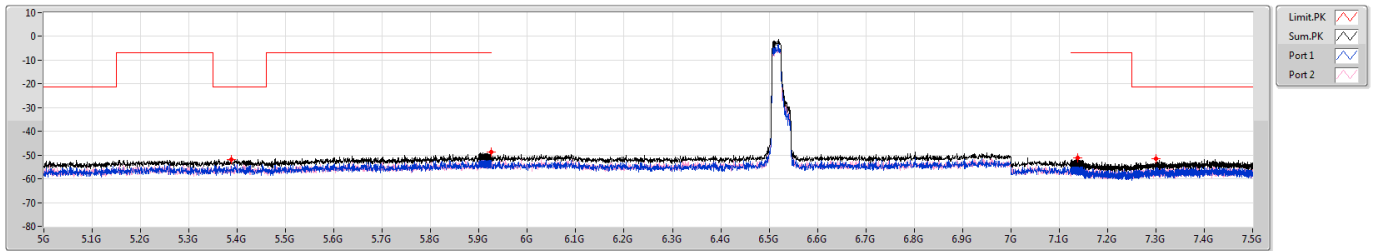

6.425-6.525GHz_802.11ax_HEW40_RU242_Index61_40MHz_Nss1,(MCS0)_2TX

CSE Bandedge [PK]

6525MHz Straddle 6.425-6.525GHz

F-Start(Hz)	F-Stop(Hz)	RBW(Hz)	Type	Freq(Hz)	Psum(dBm)	P1(dBm)	P2(dBm)
5G	5.9G	1M	PK	5.387G	-51.89	-55.26	-54.56
5.9G	5.925G	1M	PK	5.92446G	-48.84	-51.93	-51.78
7.125G	7.15G	1M	PK	7.13844G	-51.31	-56.22	-53.00
7.15G	7.5G	1M	PK	7.3005G	-51.35	-55.88	-53.23

6.425-6.525GHz_802.11ax_HEW40_RU242_Index61_40MHz_Nss1,(MCS0)_2TX

CSE Bandedge [AV]

6525MHz Straddle 6.425-6.525GHz