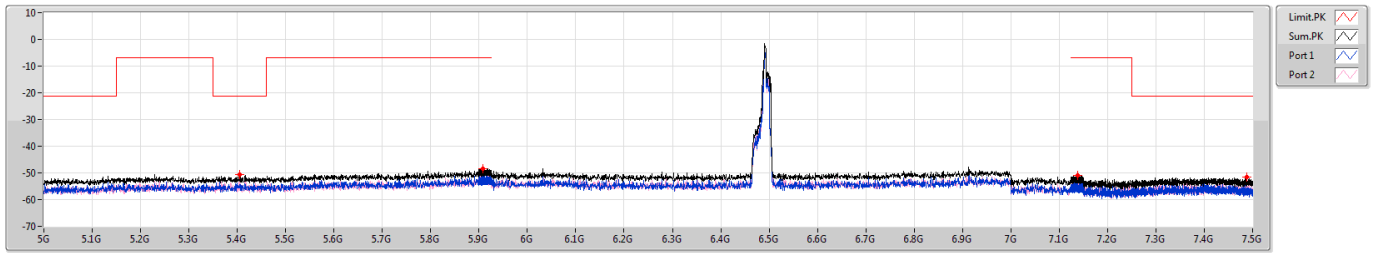

6.425-6.525GHz_802.11ax_HEW40_RU52_Index42_40MHz_Nss1,(MCS0)_2TX

CSE Bandedge [PK]

6485MHz