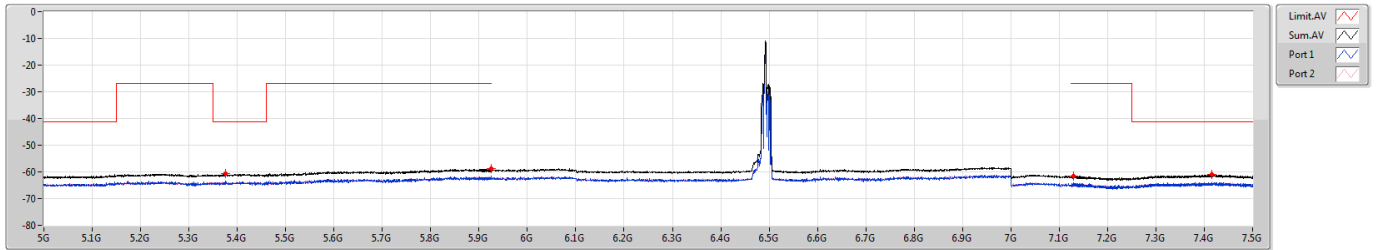

6.425-6.525GHz_802.11ax_HEW40_RU26_Index12_40MHz_Nss1,(MCS0)_2TX

CSE Bandedge [PK]

6485MHz

6.425-6.525GHz_802.11ax_HEW40_RU26_Index12_40MHz_Nss1,(MCS0)_2TX

CSE Bandedge [AV]

6485MHz

6.425-6.525GHz_802.11ax_HEW40_RU26_Index12_40MHz_Nss1,(MCS0)_2TX