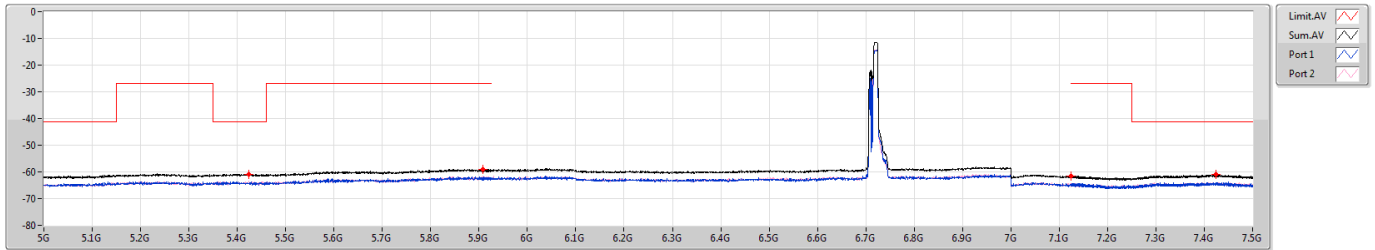

F-Start(Hz)	F-Stop(Hz)	RBW(Hz)	Type	Freq(Hz)	Psum(dBm)	P1(dBm)	P2(dBm)
5G	5.9G	1M	AV	5.4239G	-60.83	-64.25	-63.47
5.9G	5.925G	1M	AV	5.92075G	-59.03	-62.59	-61.56
7.125G	7.15G	1M	AV	7.12514G	-61.56	-64.68	-64.47
7.15G	7.5G	1M	AV	7.4244G	-60.98	-63.99	-63.99