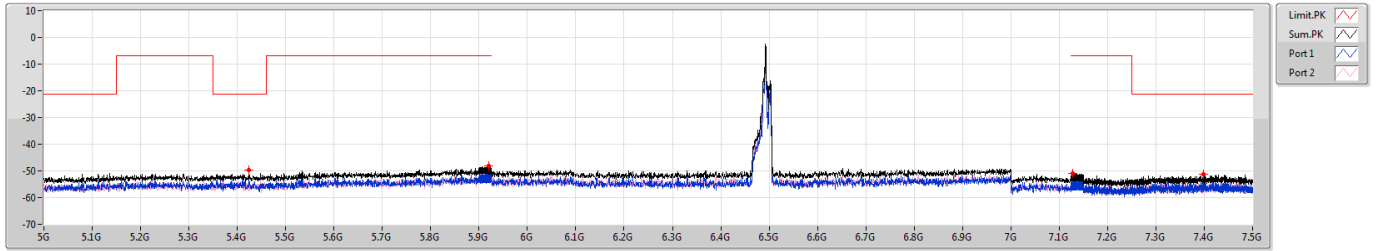

6.425-6.525GHz_802.11ax_HEW40_RU26_Index12_40MHz_Nss1,(MCS0)_2TX

CSE Bandedge [PK]

6485MHz