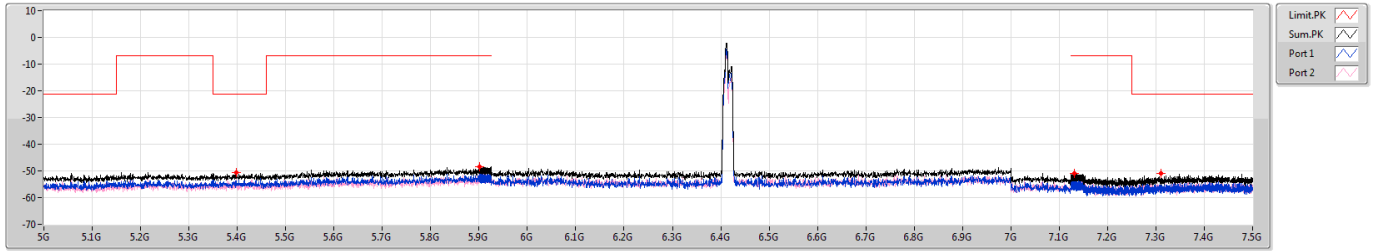

5.925-6.425GHz_802.11ax_HEW20_RU52_Index38_20MHz_Nss1,(MCS0)_2TX

CSE Bandedge [PK]

6415MHz

F-Start(Hz)	F-Stop(Hz)	RBW(Hz)	Type	Freq(Hz)	Psum(dBm)	P1(dBm)	P2(dBm)
5G	5.9G	1M	PK	5.987G	-50.70	-54.36	-53.14
5.9G	5.925G	1M	PK	5.90109G	-48.43	-50.98	-51.95
7.125G	7.15G	1M	PK	7.13044G	-50.96	-53.79	-54.15
7.15G	7.5G	1M	PK	7.311G	-50.91	-52.75	-55.53

5.925-6.425GHz_802.11ax_HEW20_RU52_Index38_20MHz_Nss1,(MCS0)_2TX

CSE Bandedge [AV]

6415MHz