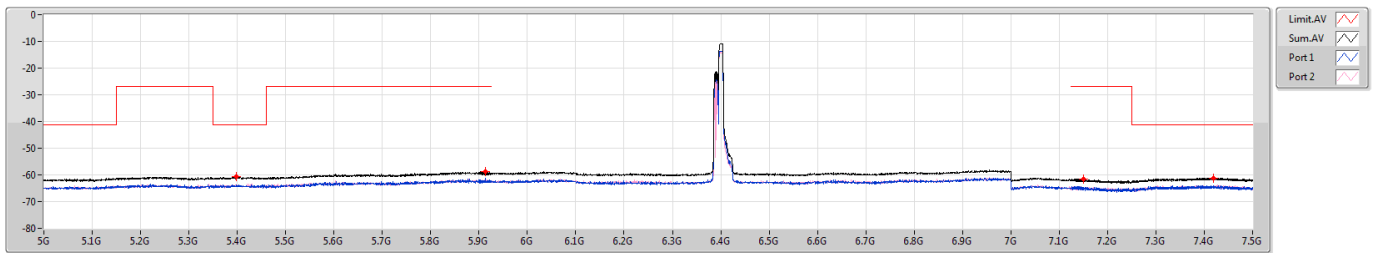

5.925-6.425GHz_802.11ax_HEW40_RU106_Index54_40MHz_Nss1,(MCS0)_2TX

CSE Bandedge [PK]

6405MHz

5.925-6.425GHz_802.11ax_HEW40_RU106_Index54_40MHz_Nss1,(MCS0)_2TX

CSE Bandedge [AV]

6405MHz

6.425-6.525GHz_802.11ax_HEW40_RU106_Index54_40MHz_Nss1,(MCS0)_2TX