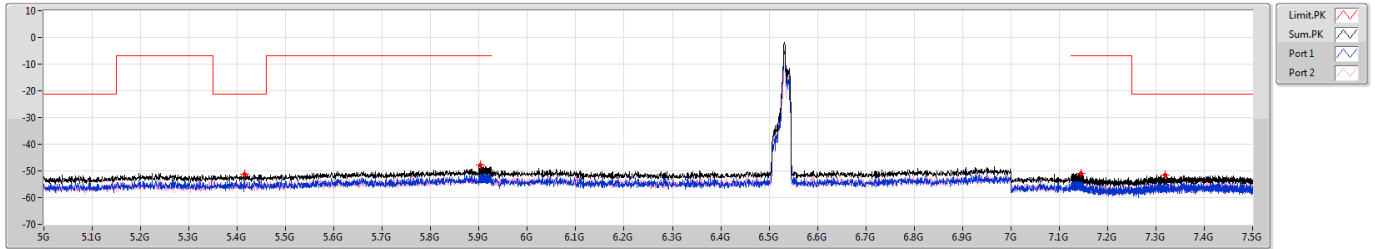

6.425-6.525GHz_802.11ax_HEW40_RU52_Index42_40MHz_Nss1,(MCS0)_2TX

CSE Bandedge [PK]

6525MHz Straddle 6.425-6.525GHz

F-Start(Hz)	F-Stop(Hz)	RBW(Hz)	Type	Freq(Hz)	Psum(dBm)	P1(dBm)	P2(dBm)
5G	5.9G	1M	PK	5.41445G	-51.27	-53.87	-54.73
5.9G	5.925G	1M	PK	5.90214G	-47.90	-51.20	-50.63
7.125G	7.15G	1M	PK	7.1453G	-50.92	-55.22	-52.93
7.15G	7.5G	1M	PK	7.31835G	-51.45	-53.18	-56.28

6.425-6.525GHz_802.11ax_HEW40_RU52_Index42_40MHz_Nss1,(MCS0)_2TX

CSE Bandedge [AV]

6525MHz Straddle 6.425-6.525GHz