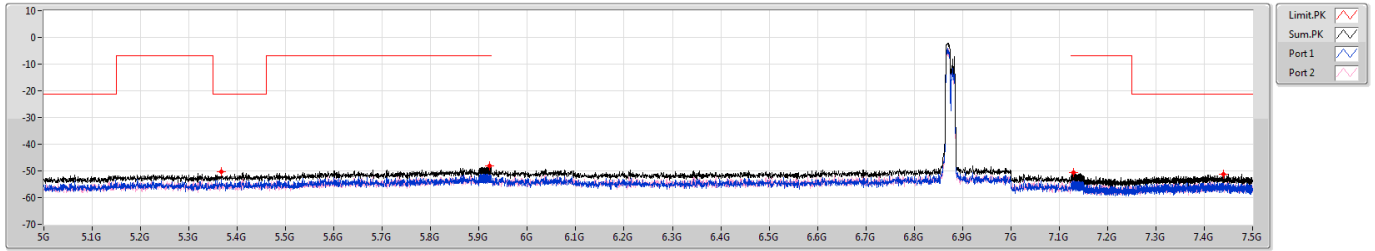

6.525-6.875GHz_802.11ax_HEW20_RU106_Index53_20MHz_Nss1,(MCS0)_2TX

CSE Bandedge [PK]

6875MHz Straddle 6.525-6.875GHz

F-Start(Hz)	F-Stop(Hz)	RBW(Hz)	Type	Freq(Hz)	Psum(dBm)	P1(dBm)	P2(dBm)
5G	5.9G	1M	PK	5.9675G	-50.39	-52.70	-54.24
5.9G	5.925G	1M	PK	5.92119G	-48.19	-52.87	-49.99
7.125G	7.15G	1M	PK	7.12999G	-50.53	-55.98	-51.99
7.15G	7.5G	1M	PK	7.43928G	-51.25	-53.55	-55.11

6.525-6.875GHz_802.11ax_HEW20_RU106_Index53_20MHz_Nss1,(MCS0)_2TX

CSE Bandedge [AV]

6875MHz Straddle 6.525-6.875GHz