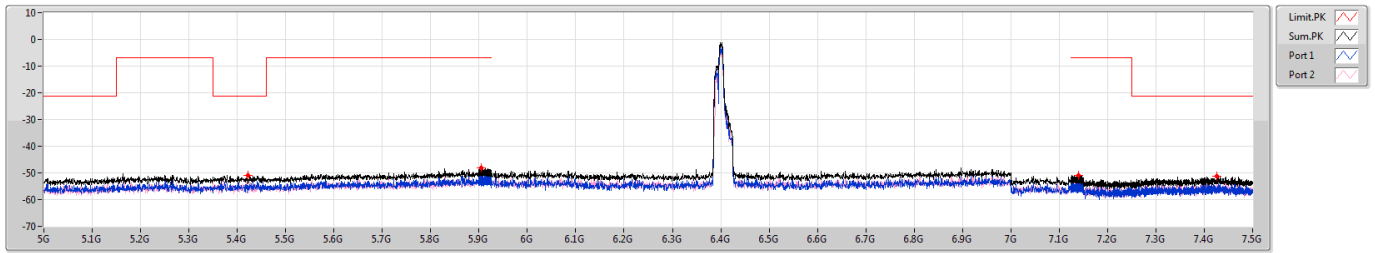

5.925-6.425GHz_802.11ax_HEW40_RU106_Index54_40MHz_Nss1,(MCS0)_2TX

CSE Bandedge [PK]

6405MHz