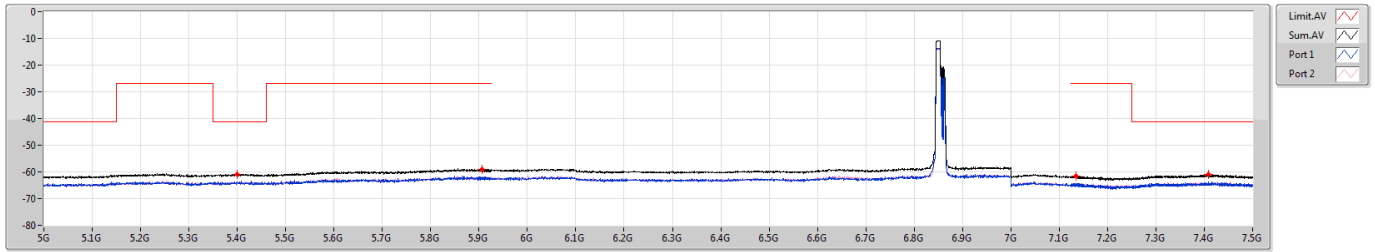

6.525-6.875GHz_802.11ax_HEW20_RU106_Index53_20MHz_Nss1,(MCS0)_2TX

CSE Bandedge [PK]

6855MHz

6.525-6.875GHz_802.11ax_HEW20_RU106_Index53_20MHz_Nss1,(MCS0)_2TX

CSE Bandedge [AV]

6855MHz

6.525-6.875GHz_802.11ax_HEW20_RU106_Index53_20MHz_Nss1,(MCS0)_2TX