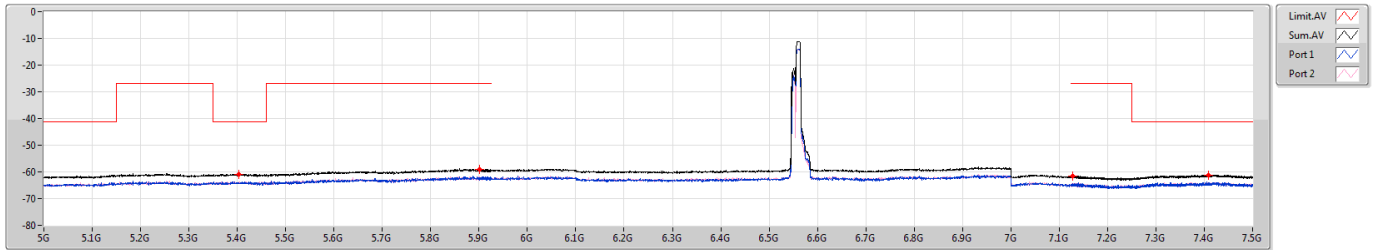

6.525-6.875GHz_802.11ax_HEW40_RU106_Index54_40MHz_Nss1,(MCS0)_2TX

CSE Bandedge [PK]

6565MHz

6.525-6.875GHz_802.11ax_HEW40_RU106_Index54_40MHz_Nss1,(MCS0)_2TX

CSE Bandedge [AV]

6565MHz

6.525-6.875GHz_802.11ax_HEW40_RU106_Index54_40MHz_Nss1,(MCS0)_2TX