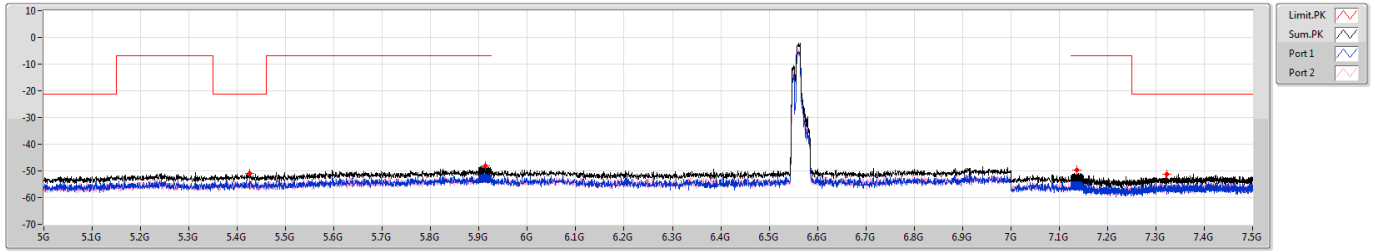

6.525-6.875GHz_802.11ax_HEW40_RU106_Index54_40MHz_Nss1,(MCS0)_2TX

CSE Bandedge [PK]

6565MHz