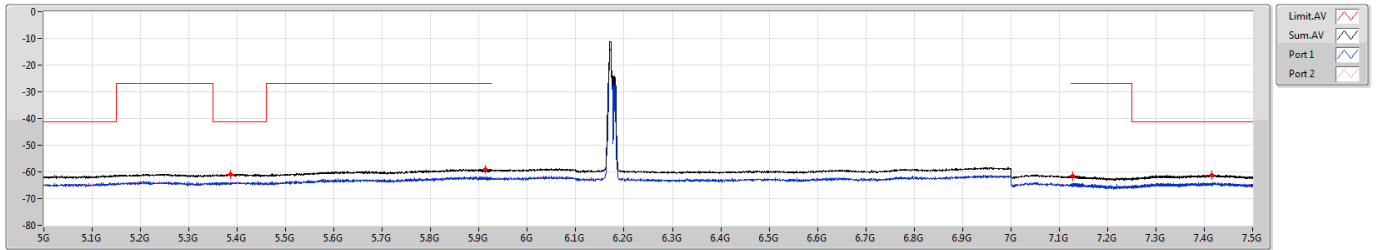

5.925-6.425GHz_802.11ax_HEW20_RU52_Index38_20MHz_Nss1,(MCS0)_2TX

CSE Bandedge [PK]

6175MHz

5.925-6.425GHz_802.11ax_HEW20_RU52_Index38_20MHz_Nss1,(MCS0)_2TX

CSE Bandedge [AV]

6175MHz

5.925-6.425GHz_802.11ax_HEW20_RU52_Index38_20MHz_Nss1,(MCS0)_2TX