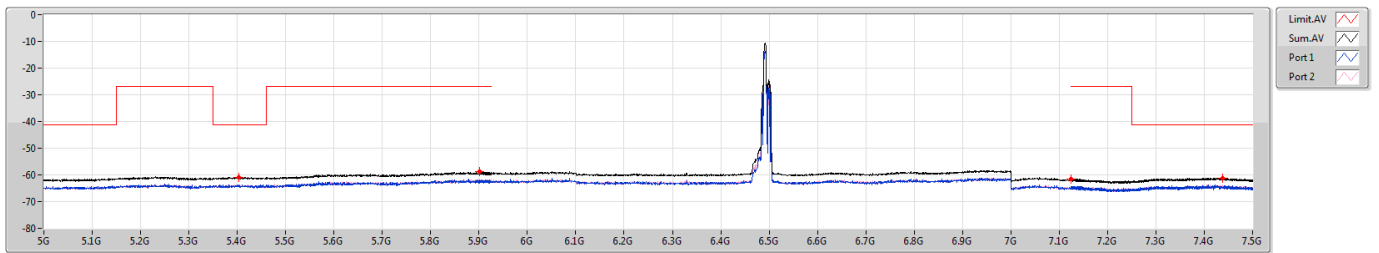

6.425-6.525GHz_802.11ax_HEW40_RU52_Index42_40MHz_Nss1,(MCS0)_2TX

CSE Bandedge [PK]

6485MHz

6.425-6.525GHz_802.11ax_HEW40_RU52_Index42_40MHz_Nss1,(MCS0)_2TX

CSE Bandedge [AV]

6485MHz

6.425-6.525GHz_802.11ax_HEW40_RU52_Index42_40MHz_Nss1,(MCS0)_2TX