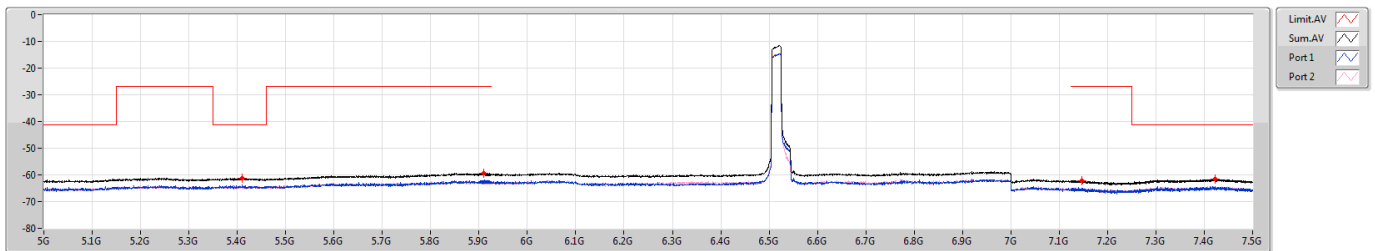

F-Start(Hz)	F-Stop(Hz)	RBW(Hz)	Type	Freq(Hz)	Psum(dBm)	P1(dBm)	P2(dBm)
5G	5.9G	1M	AV	5.40995G	-61.23	-63.87	-64.65
5.9G	5.925G	1M	AV	5.91035G	-59.35	-62.24	-62.49
7.125G	7.15G	1M	AV	7.14669G	-62.07	-64.98	-65.18
7.15G	7.5G	1M	AV	7.42283G	-61.64	-64.45	-64.85