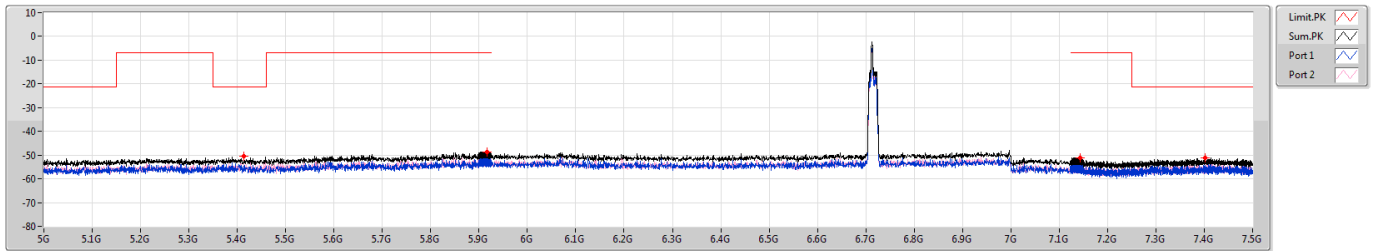

6.525-6.875GHz_802.11ax_HEW20_RU26_Index3_20MHz_Nss1,(MCS0)_2TX

CSE Bandedge [PK]

6715MHz

F-Start(Hz)	F-Stop(Hz)	RBW(Hz)	Type	Freq(Hz)	Psum(dBm)	P1(dBm)	P2(dBm)
5G	5.9G	1M	PK	5.4131G	-50.57	-54.78	-52.64
5.9G	5.925G	1M	PK	5.91734G	-48.55	-51.41	-51.72
7.125G	7.15G	1M	PK	7.144G	-51.19	-54.33	-54.07
7.15G	7.5G	1M	PK	7.40095G	-51.12	-54.20	-54.07

6.525-6.875GHz_802.11ax_HEW20_RU26_Index3_20MHz_Nss1,(MCS0)_2TX

CSE Bandedge [AV]

6715MHz