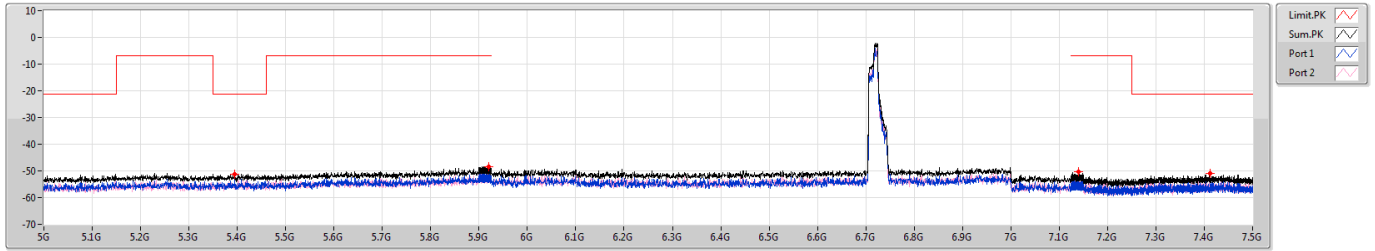

6.525-6.875GHz_802.11ax_HEW40_RU106_Index54_40MHz_Nss1,(MCS0)_2TX

CSE Bandedge [PK]

6725MHz

F-Start(Hz)	F-Stop(Hz)	RBW(Hz)	Type	Freq(Hz)	Psum(dBm)	P1(dBm)	P2(dBm)
5G	5.9G	1M	PK	5.3842G	-51.17	-53.01	-55.79
5.9G	5.925G	1M	PK	5.92075G	-48.34	-50.37	-52.61
7.125G	7.15G	1M	PK	7.13964G	-50.41	-53.98	-52.92
7.15G	7.5G	1M	PK	7.41163G	-51.01	-56.43	-52.48

6.525-6.875GHz_802.11ax_HEW40_RU106_Index54_40MHz_Nss1,(MCS0)_2TX

CSE Bandedge [AV]

6725MHz