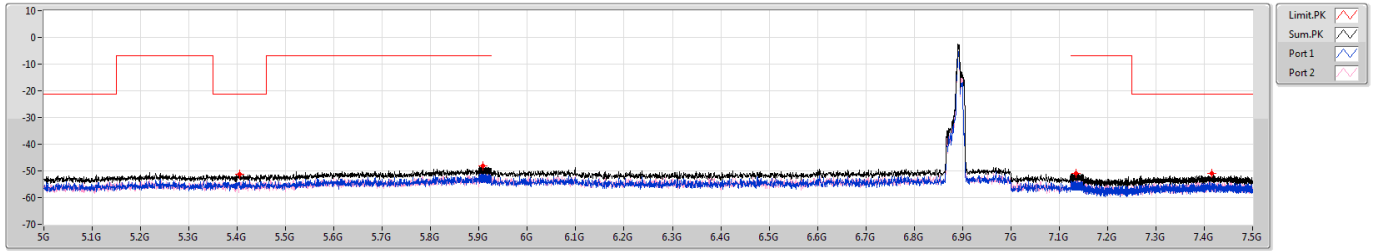

6.525-6.875GHz_802.11ax_HEW40_RU52_Index42_40MHz_Nss1,(MCS0)_2TX

CSE Bandedge [PK]

6885MHz Straddle 6.525-6.875GHz