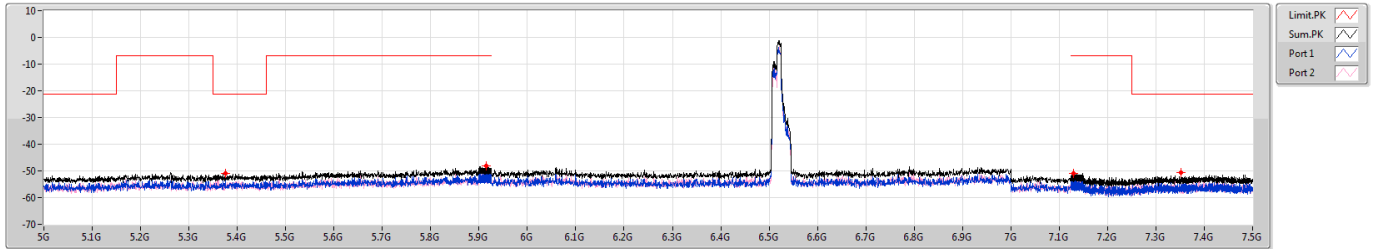

6.425-6.525GHz_802.11ax_HEW40_RU106_Index54_40MHz_Nss1,(MCS0)_2TX

CSE Bandedge [PK]

6525MHz Straddle 6.425-6.525GHz