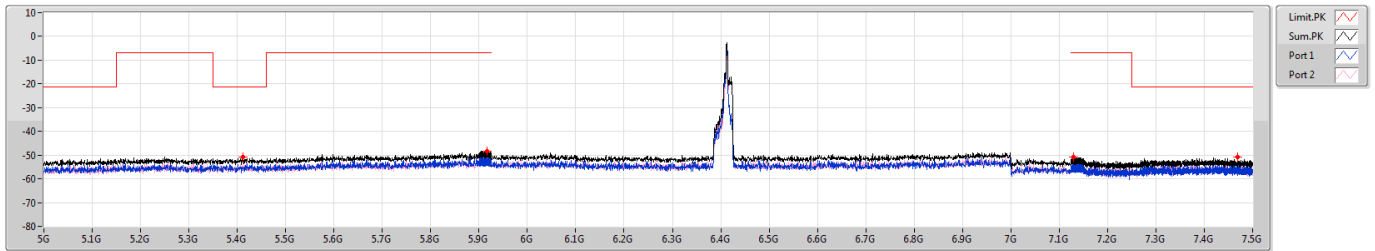

5.925-6.425GHz_802.11ax_HEW40_RU26_Index12_40MHz_Nss1,(MCS0)_2TX

CSE Bandedge [PK]

6405MHz