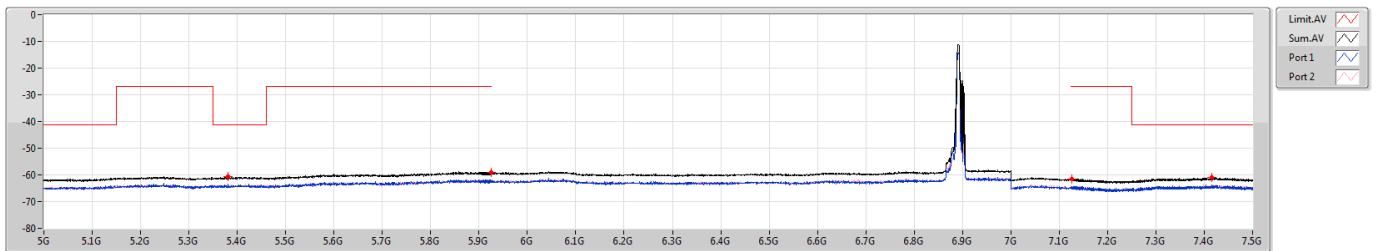

6.525-6.875GHz_802.11ax_HEW40_RU52_Index42_40MHz_Nss1,(MCS0)_2TX

CSE Bandedge [PK]

6885MHz Straddle 6.525-6.875GHz

6.525-6.875GHz_802.11ax_HEW40_RU52_Index42_40MHz_Nss1,(MCS0)_2TX

CSE Bandedge [AV]

6885MHz Straddle 6.525-6.875GHz