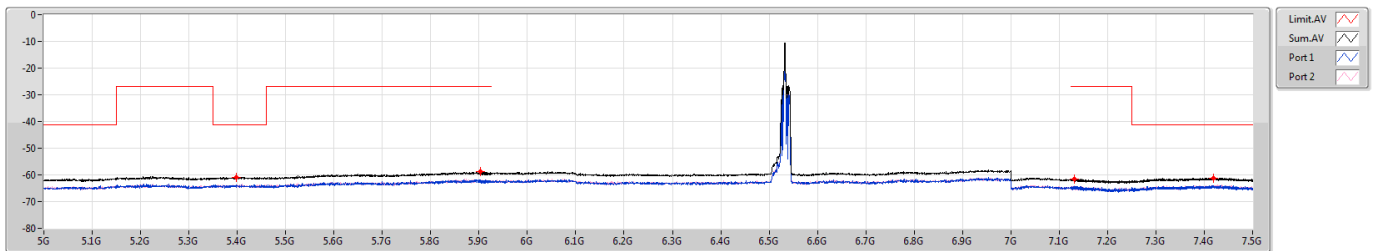

CSE Bandedge [PK]

6525MHz Straddle 6.425-6.525GHz

6.425-6.525GHz_802.11ax_HEW40_RU26_Index12_40MHz_Nss1,(MCS0)_2TX

CSE Bandedge [AV]

6525MHz Straddle 6.425-6.525GHz

6.525-6.875GHz_802.11ax_HEW40_RU26_Index12_40MHz_Nss1,(MCS0)_2TX