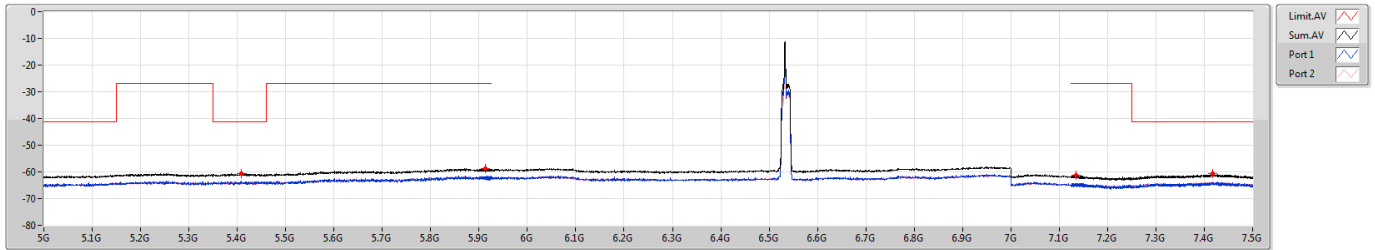

6.525-6.875GHz_802.11ax_HEW20_RU26_Index3_20MHz_Nss1,(MCS0)_2TX

CSE Bandedge [PK]

6535MHz

6.525-6.875GHz_802.11ax_HEW20_RU26_Index3_20MHz_Nss1,(MCS0)_2TX

CSE Bandedge [AV]

6535MHz

6.525-6.875GHz_802.11ax_HEW20_RU26_Index3_20MHz_Nss1,(MCS0)_2TX