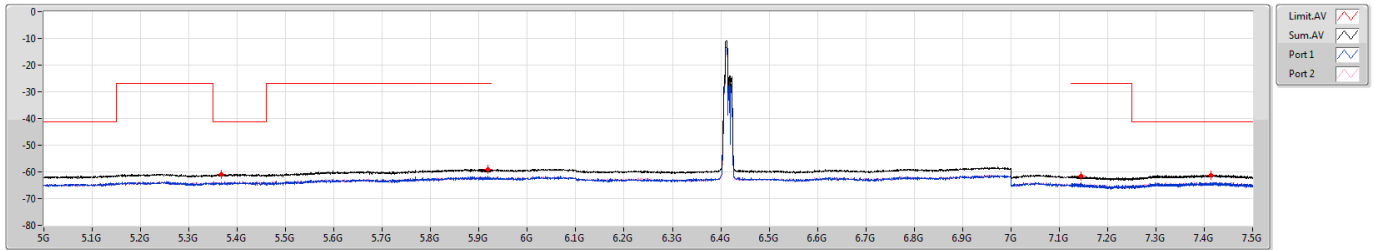

F-Start(Hz)	F-Stop(Hz)	RBW(Hz)	Type	Freq(Hz)	Psum(dBm)	P1(dBm)	P2(dBm)
5G	5.9G	1M	AV	5.9675G	-60.80	-64.36	-63.33
5.9G	5.925G	1M	AV	5.91798G	-58.96	-61.61	-62.36
7.125G	7.15G	1M	AV	7.14584G	-61.59	-63.94	-65.37
7.15G	7.5G	1M	AV	7.41303G	-61.12	-64.23	-64.03