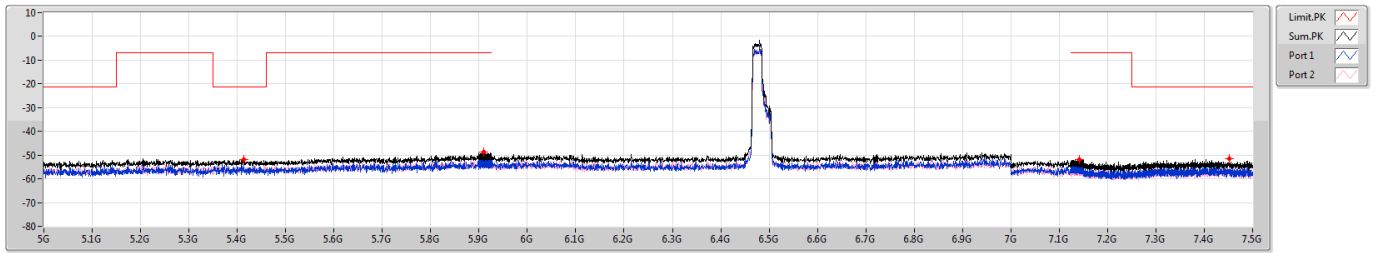

6.425-6.525GHz_802.11ax_HEW40_RU242_Index61_40MHz_Nss1,(MCS0)_2TX

CSE Bandedge [PK]

6485MHz