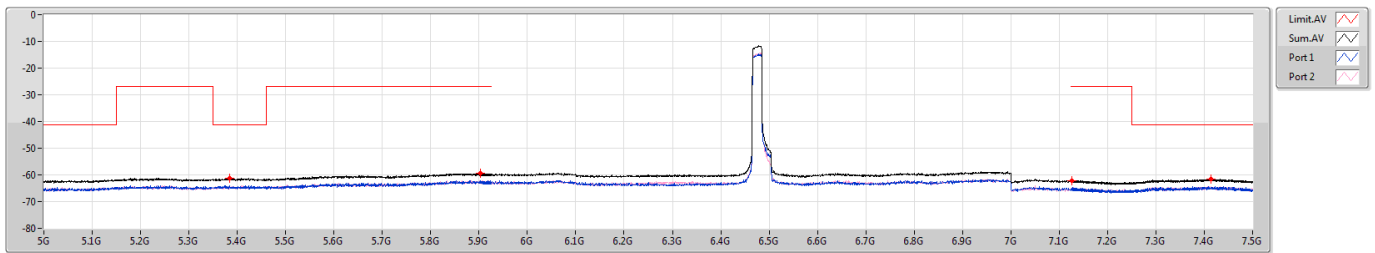

6.425-6.525GHz_802.11ax_HEW40_RU242_Index61_40MHz_Nss1,(MCS0)_2TX

CSE Bandedge [PK]

6485MHz

6.425-6.525GHz_802.11ax_HEW40_RU242_Index61_40MHz_Nss1,(MCS0)_2TX

CSE Bandedge [AV]

6485MHz

6.425-6.525GHz_802.11ax_HEW40_RU242_Index61_40MHz_Nss1,(MCS0)_2TX