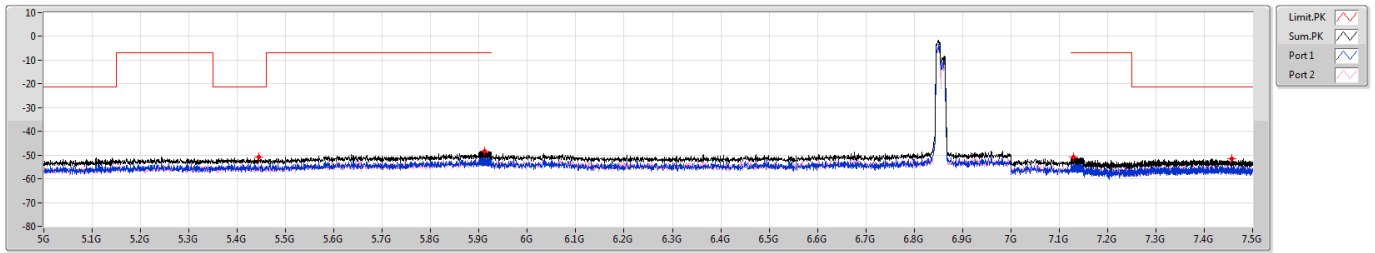

6.525-6.875GHz_802.11ax_HEW20_RU106_Index53_20MHz_Nss1,(MCS0)_2TX

CSE Bandedge [PK]

6855MHz