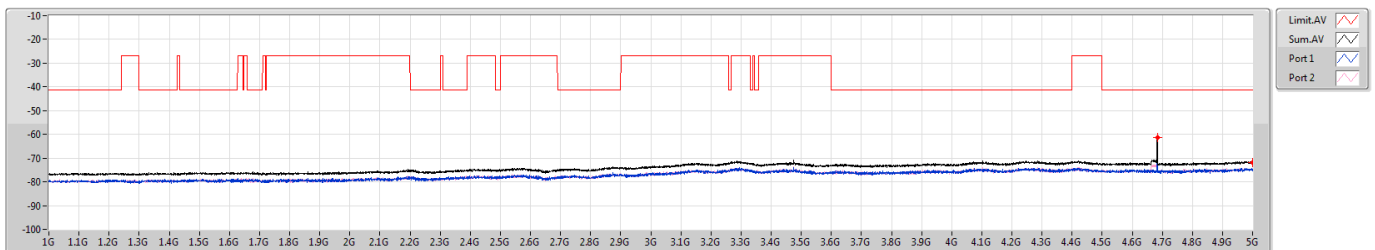

CSE Other [PK]

7025MHz

6.875-7.125GHz_802.11ax_HEW80_RU242_Index62_80MHz_Nss1,(MCS0)_2TX

CSE Other [AV]

7025MHz

5.925-6.425GHz_802.11ax_HEW80_RU484_Index65_80MHz_Nss1,(MCS0)_2TX

CSE Other [PK]

5985MHz