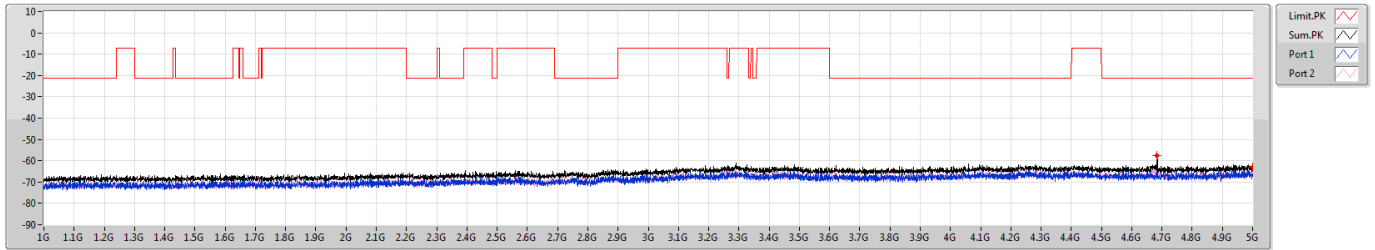

CSE Other [PK]

7025MHz

6.875-7.125GHz_802.11ax_HEW80_RU242_Index62_80MHz_Nss1,(MCS0)_2TX

CSE Other [AV]

7025MHz

5.925-6.425GHz_802.11ax_HEW80_RU484_Index65_80MHz_Nss1,(MCS0)_2TX

CSE Other [PK]

5985MHz