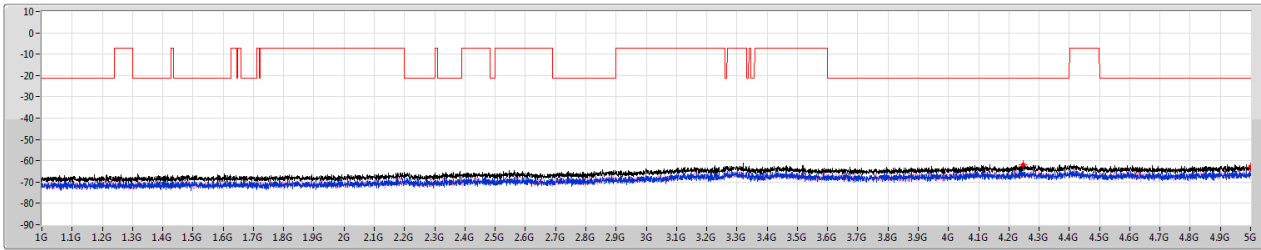

CSE Other [PK]

7025MHz

6.875-7.125GHz_802.11ax_HEW80_RU242_Index62_80MHz_Nss1,(MCS0)_2TX

CSE Other [AV]

7025MHz

5.925-6.425GHz_802.11ax_HEW80_RU484_Index65_80MHz_Nss1,(MCS0)_2TX

CSE Other [PK]

5985MHz