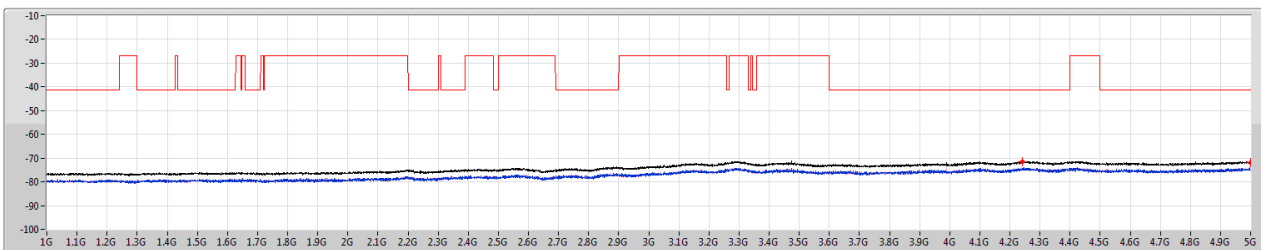

Limit:AV ☒

Sum:AV ☒

Port:1 ☒

Port:2 ☒

F-Start(Hz)	F-Stop(Hz)	RBW(Hz)	Type	Freq(Hz)	Psum(dBm)	P1(dBm)	P2(dBm)
1G	5G	1M	AV	4.2425G	-71.36	-74.51	-74.23
1G	5G	1M	AV	5G	-72.02	-74.88	-75.18