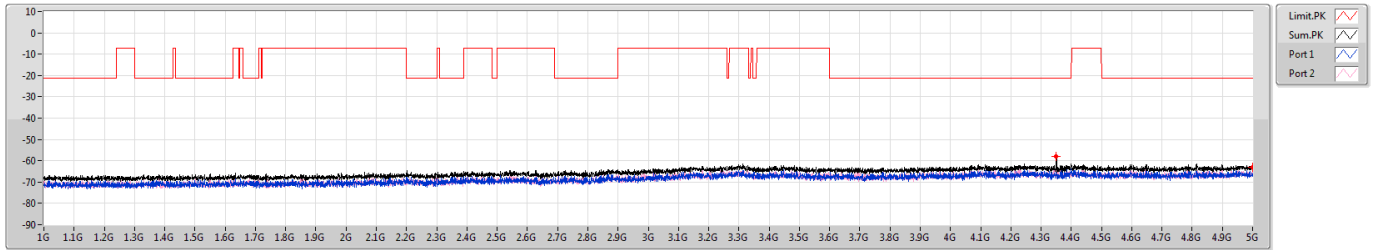

6.425-6.525GHz_802.11ax_HEW40_RU106_Index54_40MHz_Nss1,(MCS0)_2TX

CSE Other [PK]

6525MHz Straddle 6.425-6.525GHz

F-Start(Hz)	F-Stop(Hz)	RBW(Hz)	Type	Freq(Hz)	Psum(dBm)	P1(dBm)	P2(dBm)
1G	5G	1M	PK	4.3505G	-58.03	-65.26	-58.94
1G	5G	1M	PK	5G	-63.12	-66.08	-66.18

6.425-6.525GHz_802.11ax_HEW40_RU106_Index54_40MHz_Nss1,(MCS0)_2TX

CSE Other [AV]

6525MHz Straddle 6.425-6.525GHz