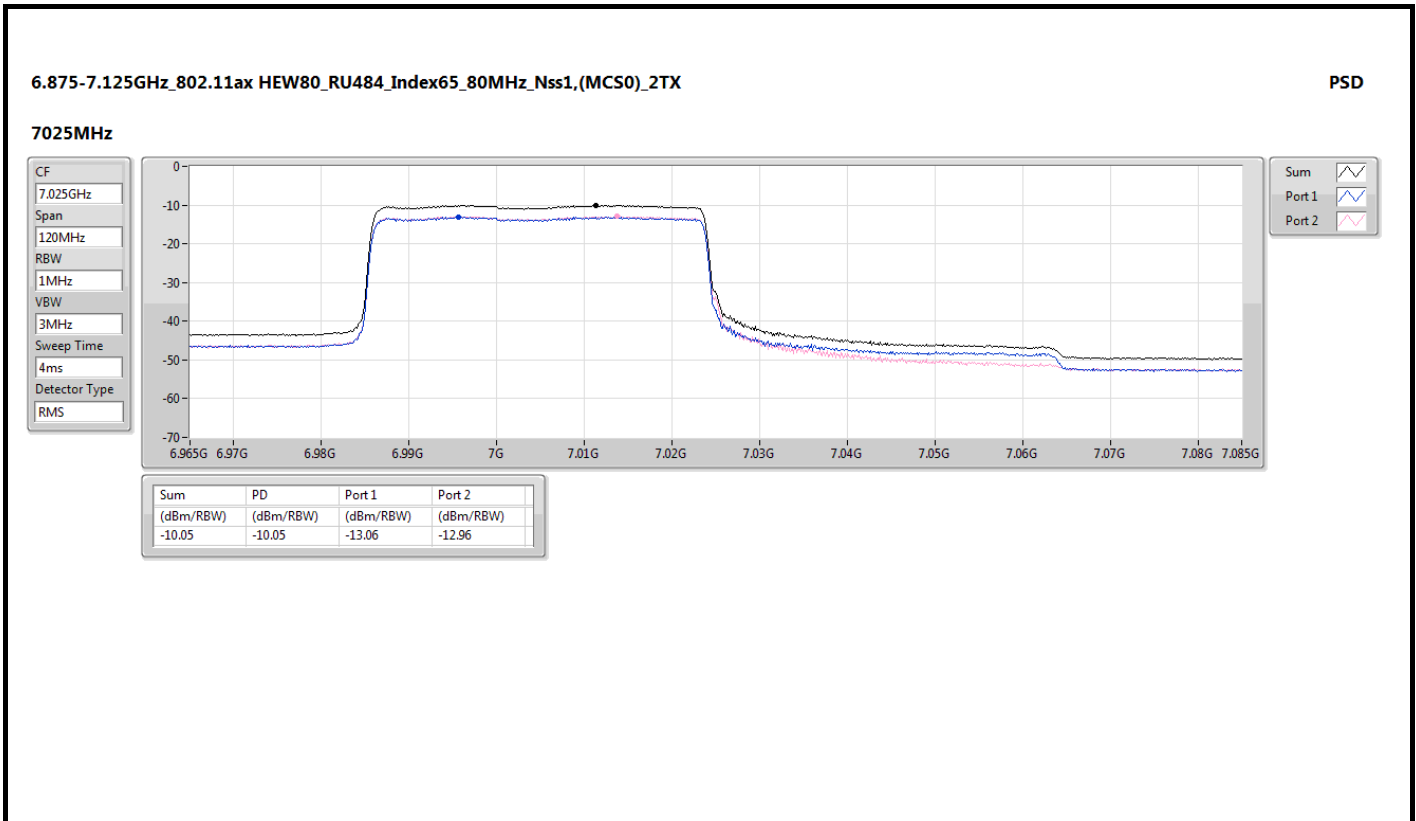

6.875-7.125GHz\_802.11ax\_HEW80\_RU242\_Index62\_80MHz\_Nss1,(MCS0)\_2TX

PSD

6945MHz

CF  
6.945GHz  
Span  
120MHz  
RBW  
1MHz  
VBW  
3MHz  
Sweep Time  
4ms  
Detector Type  
RMS

Sum  
Port 1  
Port 2

Sum	PD	Port 1	Port 2
(dBm/RBW)	(dBm/RBW)	(dBm/RBW)	(dBm/RBW)
-9.81	-9.81	-13.16	-12.35

6.875-7.125GHz\_802.11ax\_HEW80\_RU242\_Index62\_80MHz\_Nss1,(MCS0)\_2TX

PSD

7025MHz

CF  
7.025GHz  
Span  
120MHz  
RBW  
1MHz  
VBW  
3MHz  
Sweep Time  
4ms  
Detector Type  
RMS

Sum  
Port 1  
Port 2

Sum	PD	Port 1	Port 2
(dBm/RBW)	(dBm/RBW)	(dBm/RBW)	(dBm/RBW)
-10.05	-10.05	-13.22	-12.65