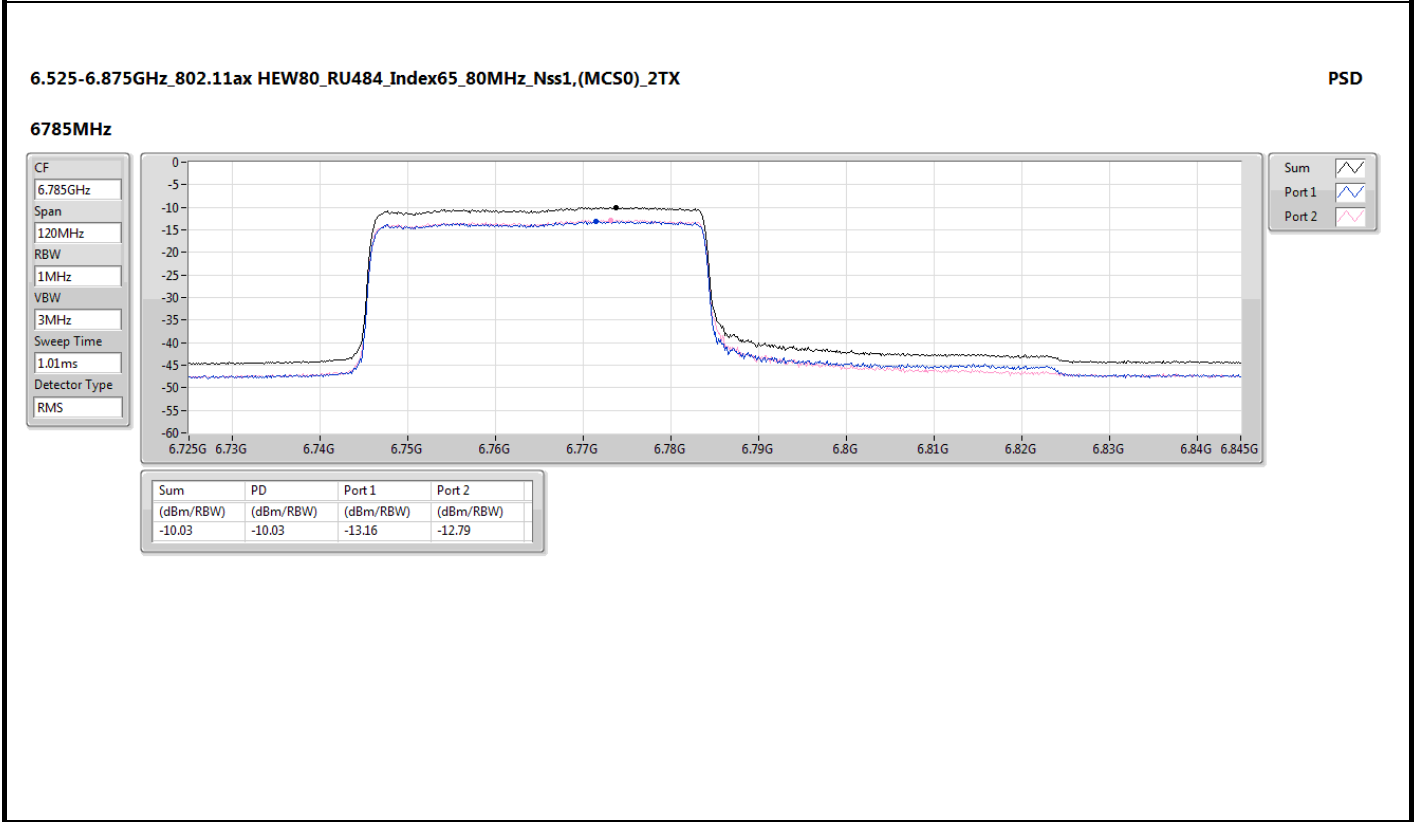

6.875-7.125GHz\_802.11ax\_HEW80\_RU242\_Index62\_80MHz\_Nss1,(MCS0)\_2TX

PSD

7025MHz

CF  
7.025GHz  
Span  
120MHz  
RBW  
1MHz  
VBW  
3MHz  
Sweep Time  
4ms  
Detector Type  
RMS

Sum  
Port 1  
Port 2

Sum	PD	Port 1	Port 2
(dBm/RBW)	(dBm/RBW)	(dBm/RBW)	(dBm/RBW)
-10.05	-10.05	-13.22	-12.65