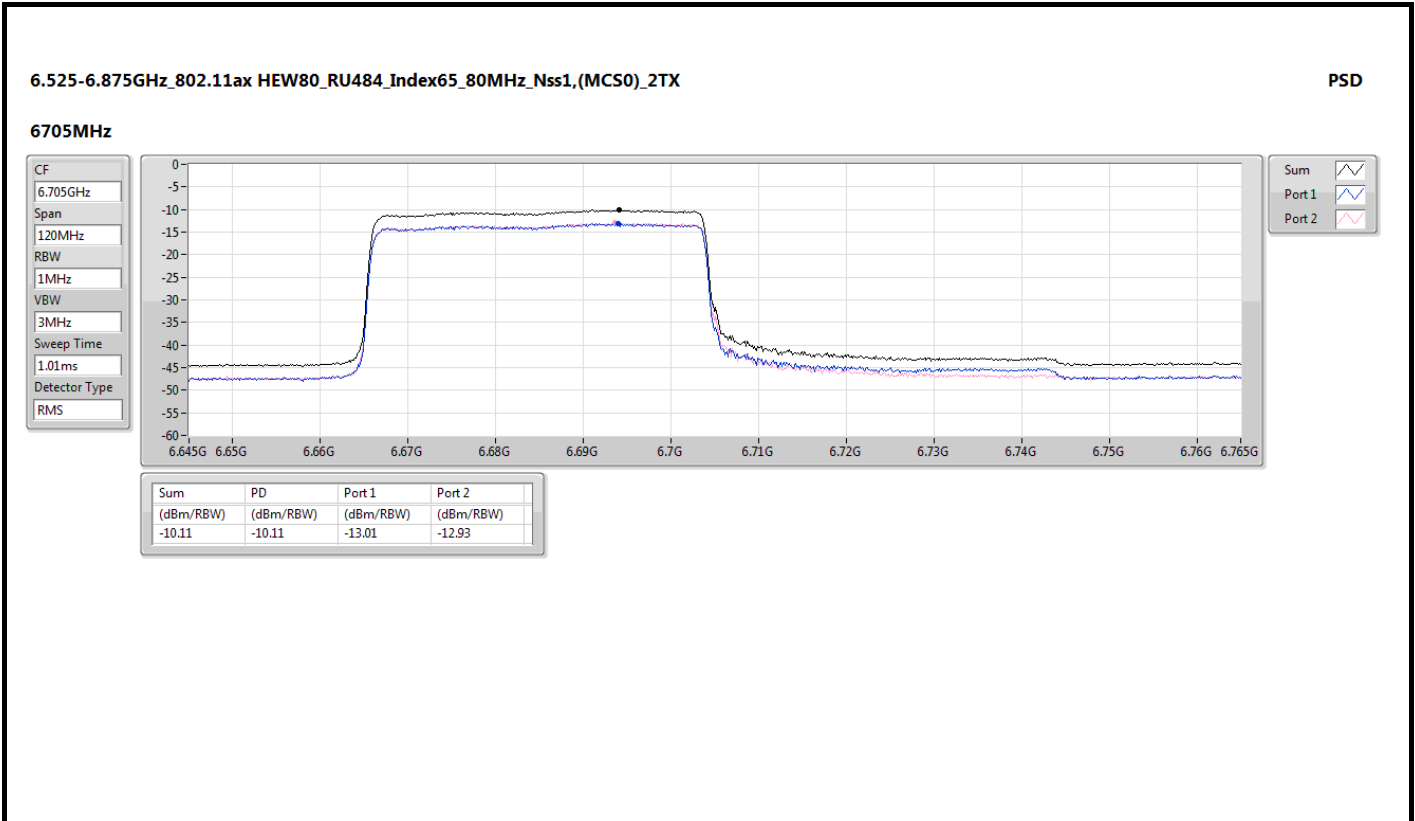

6.875-7.125GHz\_802.11ax\_HEW80\_RU242\_Index62\_80MHz\_Nss1,(MCS0)\_2TX

PSD

7025MHz

CF  
7.025GHz  
Span  
120MHz  
RBW  
1MHz  
VBW  
3MHz  
Sweep Time  
4ms  
Detector Type  
RMS

Sum  
Port 1  
Port 2

Sum	PD	Port 1	Port 2
(dBm/RBW)	(dBm/RBW)	(dBm/RBW)	(dBm/RBW)
-10.05	-10.05	-13.22	-12.65