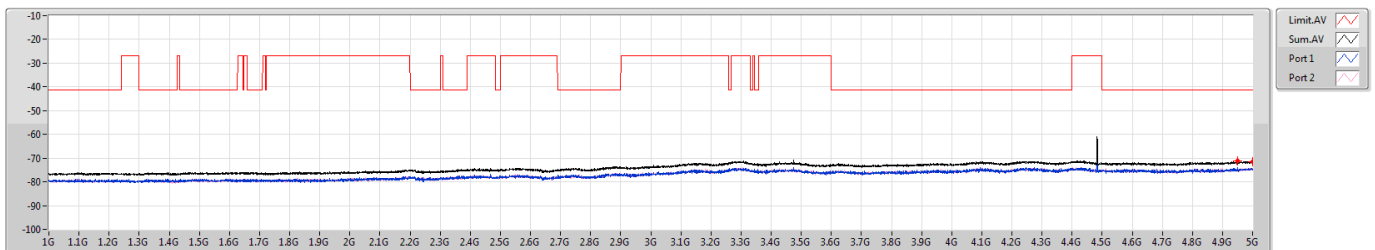

6.525-6.875GHz\_802.11ax\_HEW40\_RU26\_Index12\_40MHz\_Nss1,(MCS0)\_2TX

CSE Other [PK]

6725MHz

6.525-6.875GHz\_802.11ax\_HEW40\_RU26\_Index12\_40MHz\_Nss1,(MCS0)\_2TX

CSE Other [AV]

6725MHz

6.525-6.875GHz\_802.11ax\_HEW40\_RU26\_Index12\_40MHz\_Nss1,(MCS0)\_2TX