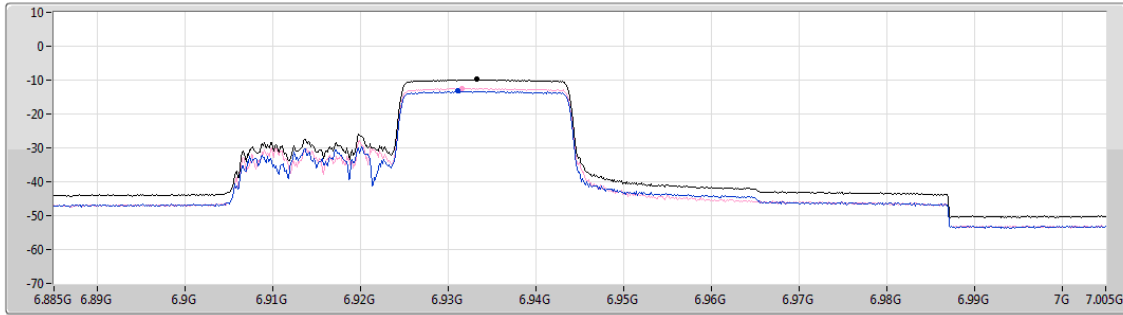

6.875-7.125GHz\_802.11ax\_HEW80\_RU242\_Index62\_80MHz\_Nss1,(MCS0)\_2TX

PSD

6945MHz

CF  
6.945GHz  
Span  
120MHz  
RBW  
1MHz  
VBW  
3MHz  
Sweep Time  
4ms  
Detector Type  
RMS

Sum  
Port 1  
Port 2

Sum	PD	Port 1	Port 2
(dBm/RBW)	(dBm/RBW)	(dBm/RBW)	(dBm/RBW)
-9.81	-9.81	-13.16	-12.35

6.875-7.125GHz\_802.11ax\_HEW80\_RU242\_Index62\_80MHz\_Nss1,(MCS0)\_2TX

PSD

7025MHz

CF  
7.025GHz  
Span  
120MHz  
RBW  
1MHz  
VBW  
3MHz  
Sweep Time  
4ms  
Detector Type  
RMS

Sum  
Port 1  
Port 2

Sum	PD	Port 1	Port 2
(dBm/RBW)	(dBm/RBW)	(dBm/RBW)	(dBm/RBW)
-10.05	-10.05	-13.22	-12.65