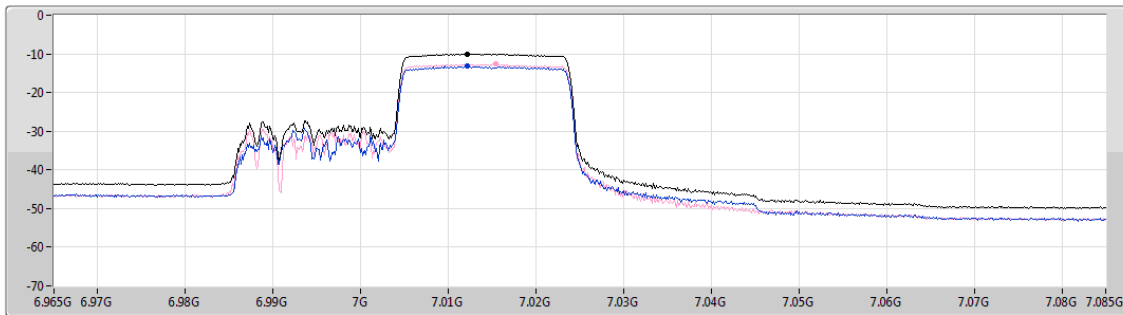

6.875-7.125GHz\_802.11ax\_HEW80\_RU242\_Index62\_80MHz\_Nss1,(MCS0)\_2TX

PSD

6945MHz

CF  
6.945GHz  
Span  
120MHz  
RBW  
1MHz  
VBW  
3MHz  
Sweep Time  
4ms  
Detector Type  
RMS

Sum  
Port 1  
Port 2

Sum	PD	Port 1	Port 2
(dBm/RBW)	(dBm/RBW)	(dBm/RBW)	(dBm/RBW)
-9.81	-9.81	-13.16	-12.35

6.875-7.125GHz\_802.11ax\_HEW80\_RU242\_Index62\_80MHz\_Nss1,(MCS0)\_2TX

PSD

7025MHz

CF  
7.025GHz  
Span  
120MHz  
RBW  
1MHz  
VBW  
3MHz  
Sweep Time  
4ms  
Detector Type  
RMS

Sum  
Port 1  
Port 2

Sum	PD	Port 1	Port 2
(dBm/RBW)	(dBm/RBW)	(dBm/RBW)	(dBm/RBW)
-10.05	-10.05	-13.22	-12.65