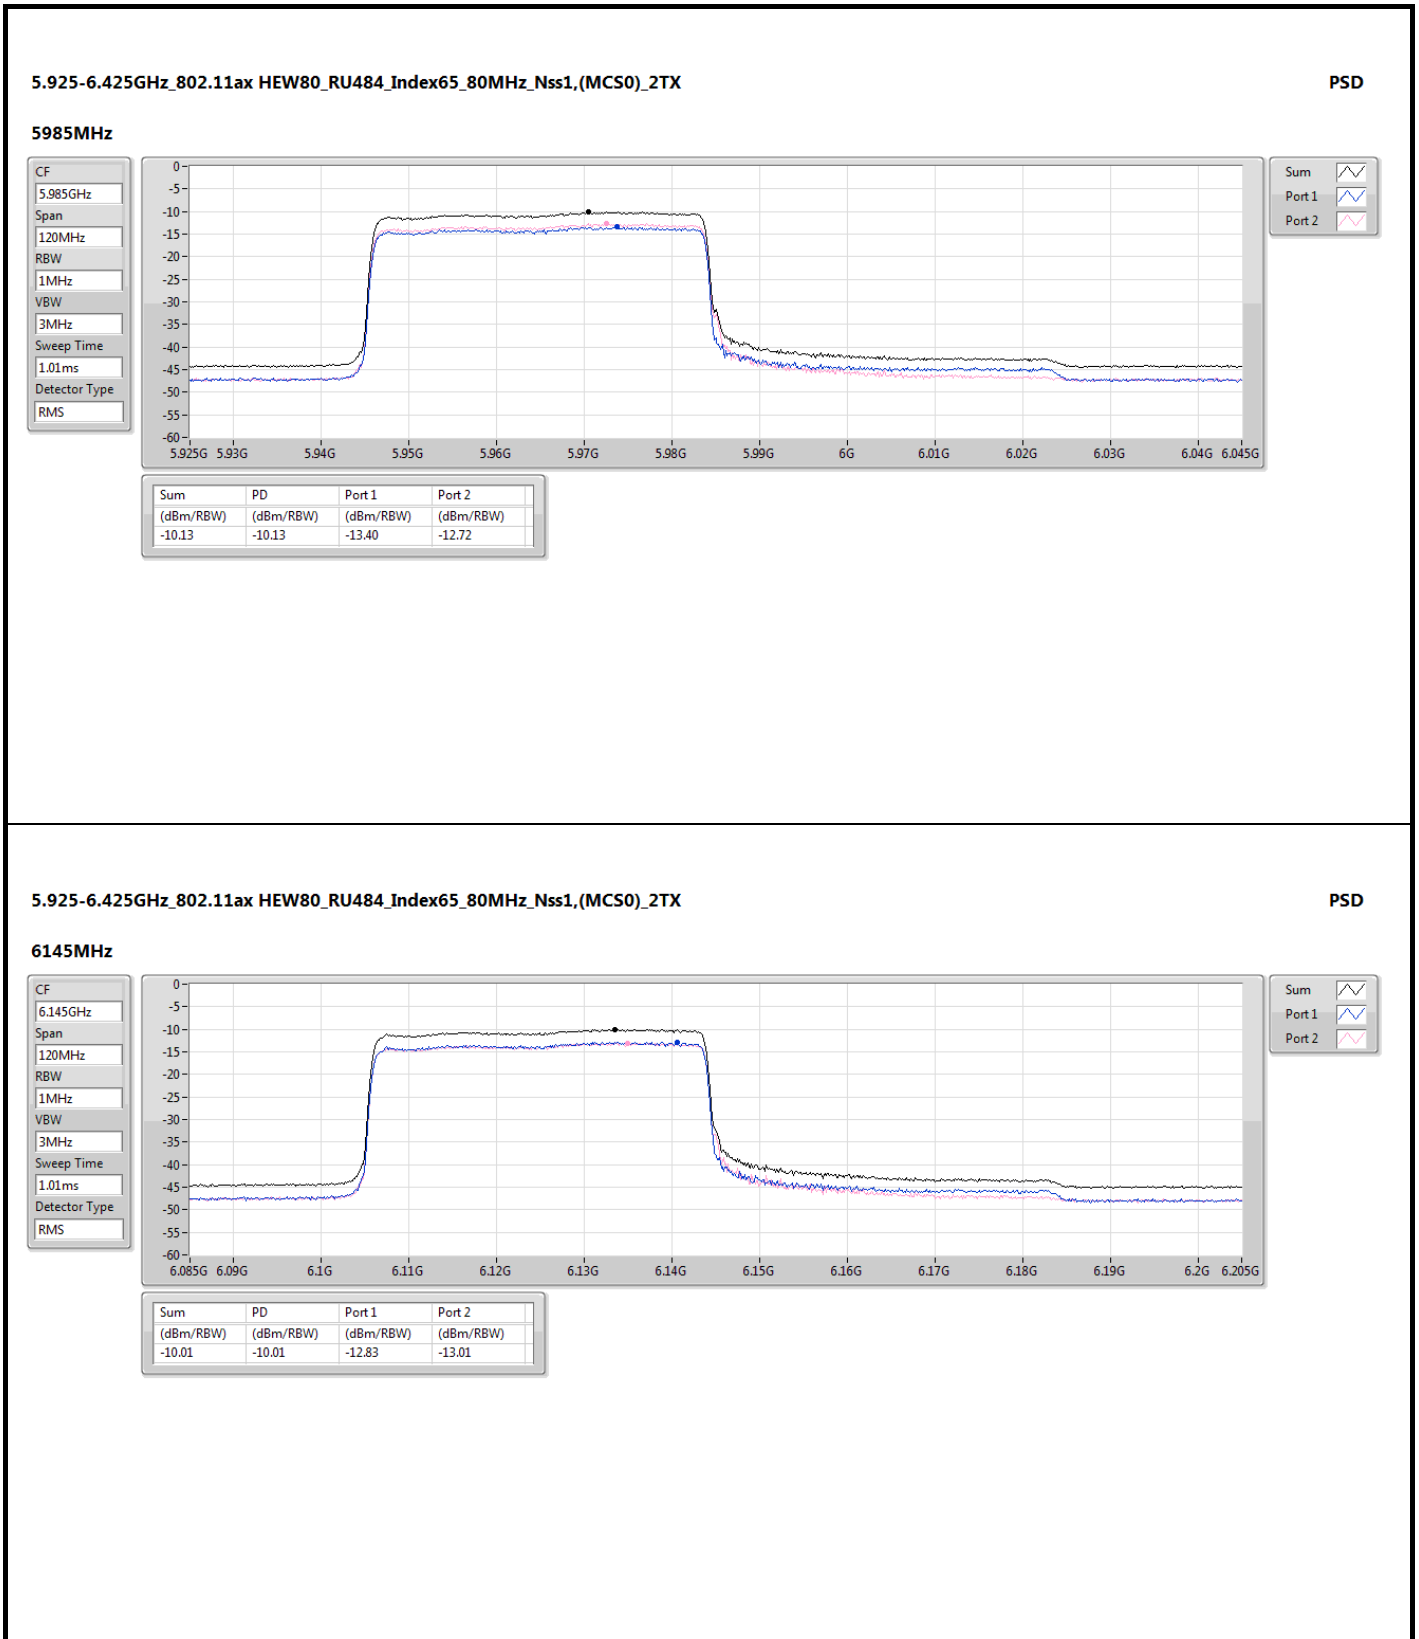

6.875-7.125GHz\_802.11ax\_HEW80\_RU242\_Index62\_80MHz\_Nss1,(MCS0)\_2TX

PSD

7025MHz

CF  
7.025GHz  
Span  
120MHz  
RBW  
1MHz  
VBW  
3MHz  
Sweep Time  
4ms  
Detector Type  
RMS

Sum  
Port 1  
Port 2

Sum	PD	Port 1	Port 2
(dBm/RBW)	(dBm/RBW)	(dBm/RBW)	(dBm/RBW)
-10.05	-10.05	-13.22	-12.65