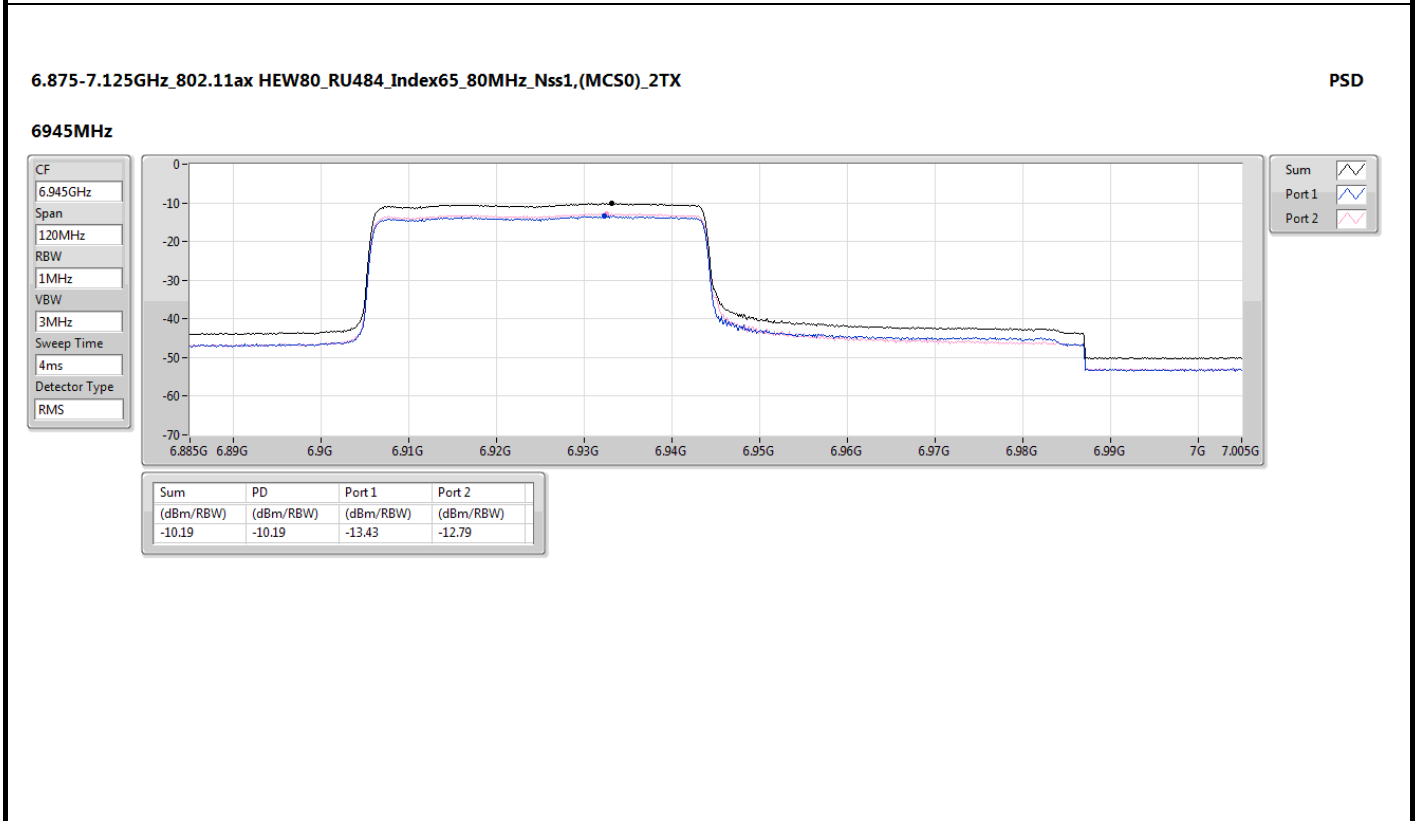

6.875-7.125GHz\_802.11ax\_HEW80\_RU242\_Index62\_80MHz\_Nss1,(MCS0)\_2TX

PSD

7025MHz

CF  
7.025GHz  
Span  
120MHz  
RBW  
1MHz  
VBW  
3MHz  
Sweep Time  
4ms  
Detector Type  
RMS

Sum  
Port 1  
Port 2

Sum	PD	Port 1	Port 2
(dBm/RBW)	(dBm/RBW)	(dBm/RBW)	(dBm/RBW)
-10.05	-10.05	-13.22	-12.65