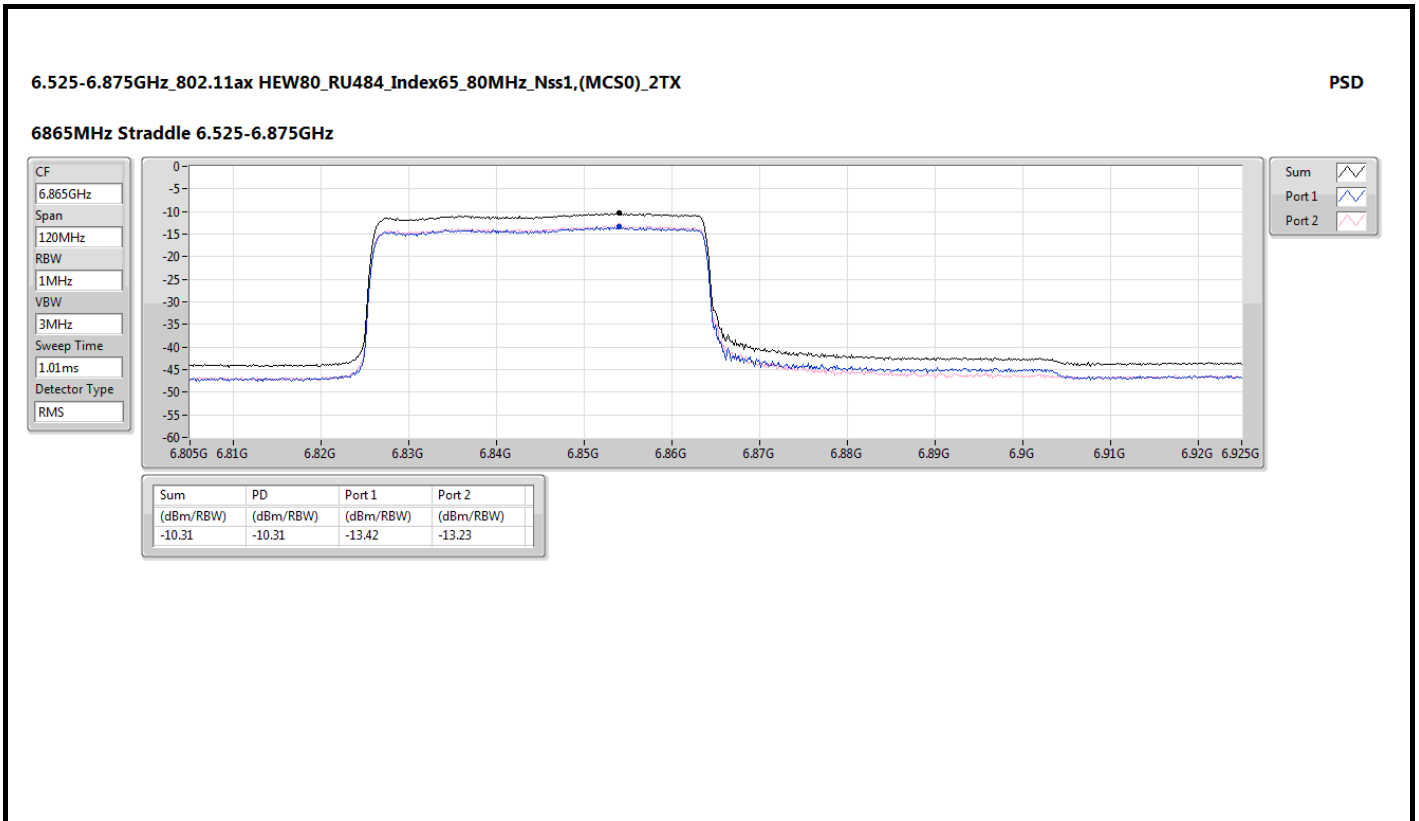

6.875-7.125GHz\_802.11ax\_HEW80\_RU242\_Index62\_80MHz\_Nss1,(MCS0)\_2TX

PSD

7025MHz

CF  
7.025GHz  
Span  
120MHz  
RBW  
1MHz  
VBW  
3MHz  
Sweep Time  
4ms  
Detector Type  
RMS

Sum  
Port 1  
Port 2

Sum	PD	Port 1	Port 2
(dBm/RBW)	(dBm/RBW)	(dBm/RBW)	(dBm/RBW)
-10.05	-10.05	-13.22	-12.65