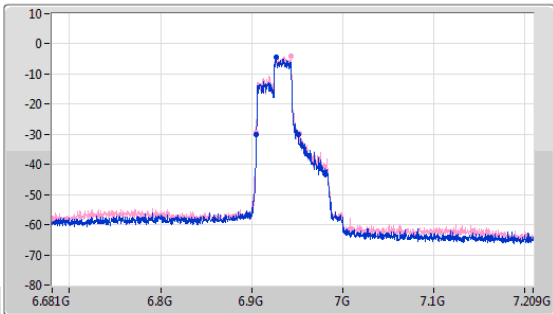

6.875-7.125GHz_802.11ax HEW80_RU242_Index62_80MHz_Nss1,(MCS0)_2TX

EBW

6945MHz

CF: 6.945GHz
Span: 528MHz
RBW: 500kHz
VBW: 2MHz
Sweep Time: 5ms
Detector Type: Peak

CF: 6.945GHz
Span: 240MHz
RBW: 500kHz
VBW: 2MHz
Sweep Time: 5ms
Detector Type: Peak