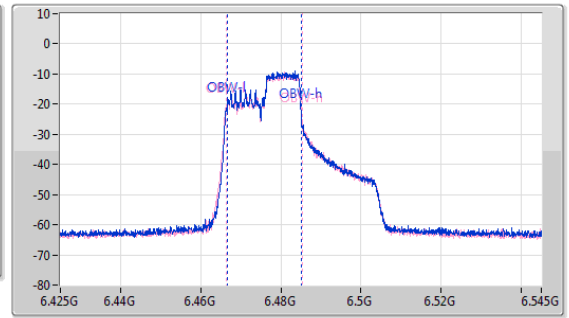

6.425-6.525GHz\_802.11ax HEW40\_RU106\_Index54\_40MHz\_Nss1,(MCS0)\_2TX

EBW

6485MHz

6.425-6.525GHz\_802.11ax HEW40\_RU106\_Index54\_40MHz\_Nss1,(MCS0)\_2TX

EBW

6525MHz Straddle 6.425-6.525GHz

6.525-6.875GHz\_802.11ax HEW40\_RU106\_Index54\_40MHz\_Nss1,(MCS0)\_2TX

EBW

6565MHz

CF: 6.565GHz  
 Span: 264MHz  
 RBW: 200kHz  
 VBW: 1MHz  
 Sweep Time: 5ms  
 Detector Type: Peak

CF: 6.565GHz  
 Span: 120MHz  
 RBW: 200kHz  
 VBW: 1MHz  
 Sweep Time: 5ms  
 Detector Type: Peak