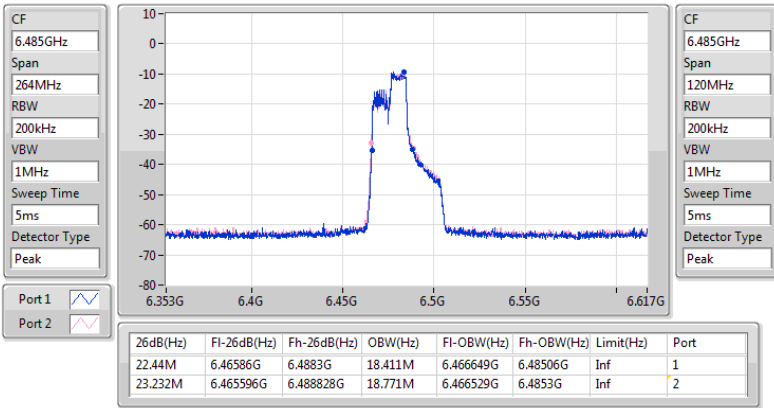

6.425-6.525GHz\_802.11ax HEW40\_RU106\_Index54\_40MHz\_Nss1,(MCS0)\_2TX

EBW

6485MHz

6.425-6.525GHz\_802.11ax HEW40\_RU106\_Index54\_40MHz\_Nss1,(MCS0)\_2TX

EBW

6525MHz Straddle 6.425-6.525GHz

6.525-6.875GHz\_802.11ax HEW40\_RU106\_Index54\_40MHz\_Nss1,(MCS0)\_2TX

EBW

6565MHz

CF: 6.565GHz  
 Span: 264MHz  
 RBW: 200kHz  
 VBW: 1MHz  
 Sweep Time: 5ms  
 Detector Type: Peak

CF: 6.565GHz  
 Span: 120MHz  
 RBW: 200kHz  
 VBW: 1MHz  
 Sweep Time: 5ms  
 Detector Type: Peak