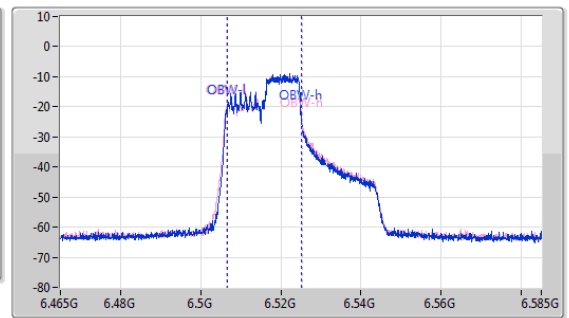

6.425-6.525GHz\_802.11ax HEW40\_RU106\_Index54\_40MHz\_Nss1,(MCS0)\_2TX

EBW

6485MHz

6.425-6.525GHz\_802.11ax HEW40\_RU106\_Index54\_40MHz\_Nss1,(MCS0)\_2TX

EBW

6525MHz Straddle 6.425-6.525GHz

6.525-6.875GHz\_802.11ax HEW40\_RU106\_Index54\_40MHz\_Nss1,(MCS0)\_2TX

EBW

6565MHz

CF: 6.565GHz  
 Span: 264MHz  
 RBW: 200kHz  
 VBW: 1MHz  
 Sweep Time: 5ms  
 Detector Type: Peak

CF: 6.565GHz  
 Span: 120MHz  
 RBW: 200kHz  
 VBW: 1MHz  
 Sweep Time: 5ms  
 Detector Type: Peak