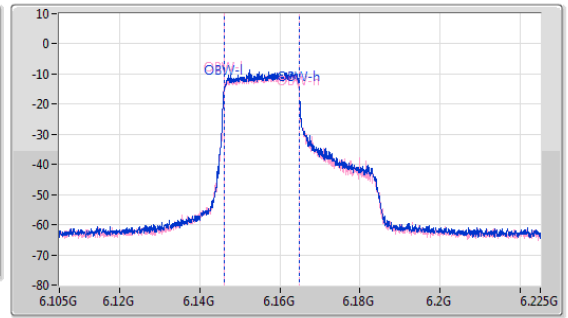

EBW

5965MHz

CF: 5.965GHz  
 Span: 264MHz  
 RBW: 300kHz  
 VBW: 1MHz  
 Sweep Time: 5ms  
 Detector Type: Peak

CF: 5.965GHz  
 Span: 120MHz  
 RBW: 200kHz  
 VBW: 1MHz  
 Sweep Time: 5ms  
 Detector Type: Peak

EBW

6165MHz

CF: 6.165GHz  
 Span: 264MHz  
 RBW: 300kHz  
 VBW: 1MHz  
 Sweep Time: 5ms  
 Detector Type: Peak  
 Port 1: [Waveform icon]  
 Port 2: [Waveform icon]

CF: 6.165GHz  
 Span: 120MHz  
 RBW: 200kHz  
 VBW: 1MHz  
 Sweep Time: 5ms  
 Detector Type: Peak