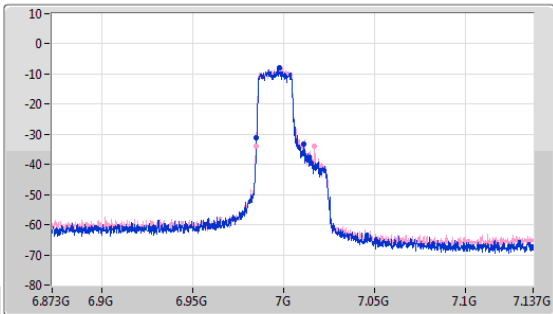

EBW

6885MHz Straddle 6.525-6.875GHz

6.875-7.125GHz\_802.11ax HEW40\_RU242\_Index61\_40MHz\_Nss1,(MCS0)\_2TX

EBW

6925MHz

6.875-7.125GHz\_802.11ax HEW40\_RU242\_Index61\_40MHz\_Nss1,(MCS0)\_2TX

EBW

7005MHz

CF: 7.005GHz  
 Span: 264MHz  
 RBW: 300kHz  
 VBW: 1MHz  
 Sweep Time: 5ms  
 Detector Type: Peak  
 Port 1: [Waveform icon]  
 Port 2: [Waveform icon]

CF: 7.005GHz  
 Span: 120MHz  
 RBW: 200kHz  
 VBW: 1MHz  
 Sweep Time: 5ms  
 Detector Type: Peak