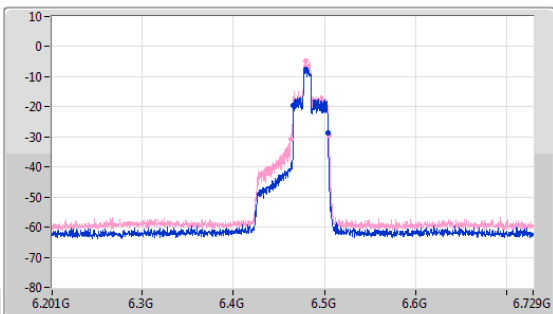

6.425-6.525GHz_802.11ax HEW80_RU106_Index58_80MHz_Nss1,(MCS0)_2TX

EBW

6465MHz

CF
6.465GHz
Span
528MHz
RBW
500kHz
VBW
2MHz
Sweep Time
5ms
Detector Type
Peak

CF
6.465GHz
Span
240MHz
RBW
500kHz
VBW
2MHz
Sweep Time
5ms
Detector Type
Peak