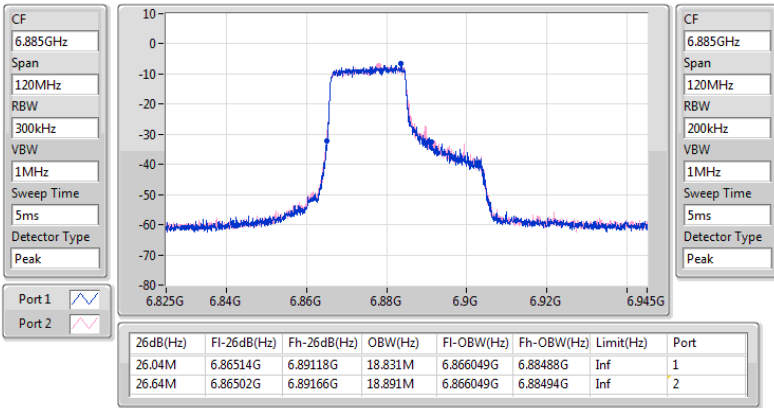

6.525-6.875GHz_802.11ax HEW40_RU242_Index61_40MHz_Nss1,(MCS0)_2TX

EBW

6885MHz Straddle 6.525-6.875GHz