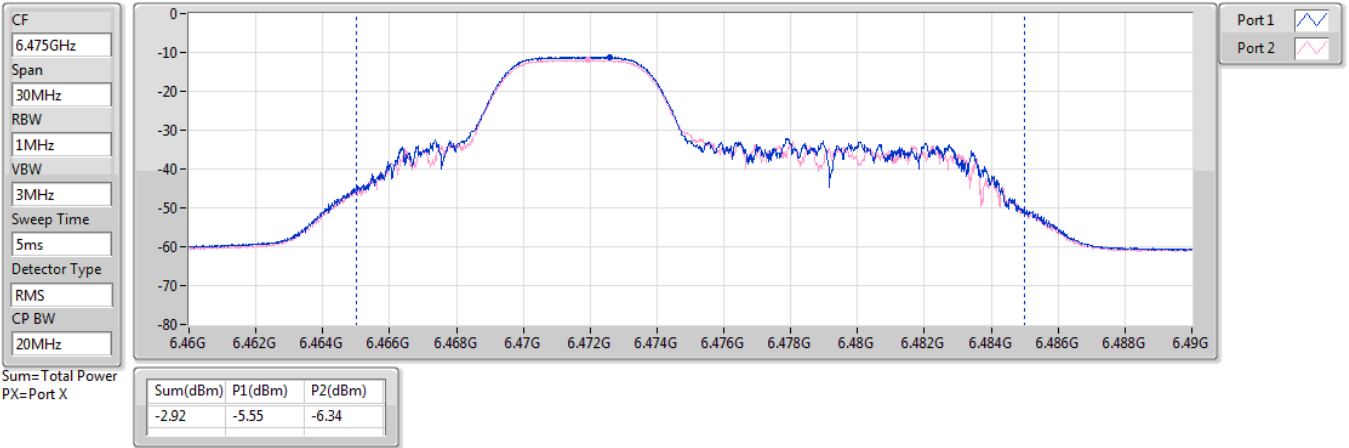

6.425-6.525GHz_802.11ax HEW20_RU52_Index38_20MHz_Nss1,(MCS0)_2TX

AV Power

6475MHz_TX