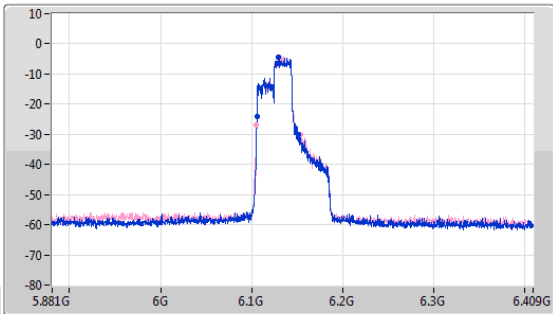

5.925-6.425GHz_802.11ax_HEW80_RU242_Index62_80MHz_Nss1,(MCS0)_2TX

EBW

6145MHz

CF: 6.145GHz
Span: 528MHz
RBW: 500kHz
VBW: 2MHz
Sweep Time: 5ms
Detector Type: Peak

CF: 6.145GHz
Span: 240MHz
RBW: 500kHz
VBW: 2MHz
Sweep Time: 5ms
Detector Type: Peak