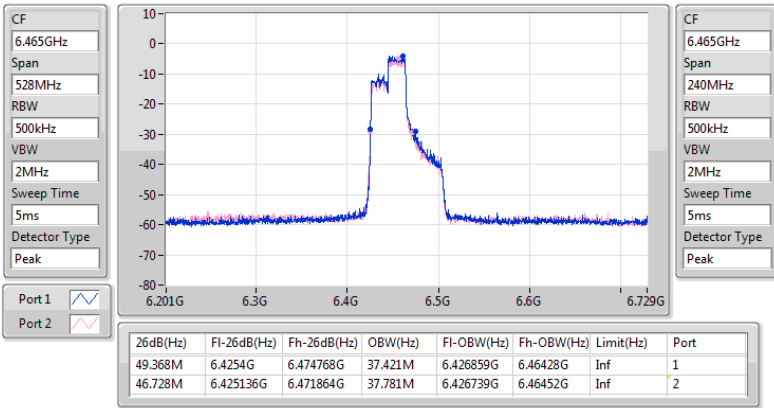

6.425-6.525GHz_802.11ax HEW80_RU242_Index62_80MHz_Nss1,(MCS0)_2TX

EBW

6465MHz