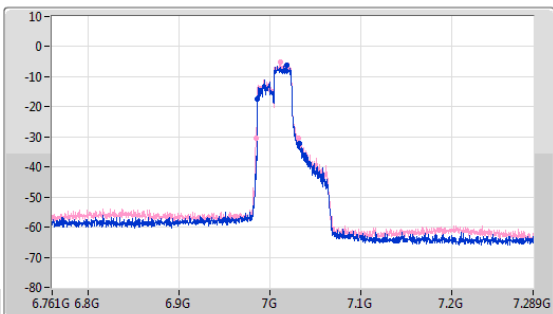

CF: 7.025GHz
Span: 240MHz
RBW: 500kHz
VBW: 2MHz
Sweep Time: 5ms
Detector Type: Peak