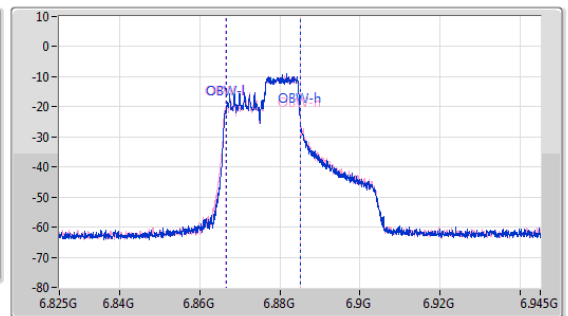

EBW

6845MHz

CF: 6.845GHz  
 Span: 264MHz  
 RBW: 200kHz  
 VBW: 1MHz  
 Sweep Time: 5ms  
 Detector Type: Peak

CF: 6.845GHz  
 Span: 120MHz  
 RBW: 200kHz  
 VBW: 1MHz  
 Sweep Time: 5ms  
 Detector Type: Peak

26dB(Hz)	Fl-26dB(Hz)	Fh-26dB(Hz)	OBW(Hz)	Fl-OBW(Hz)	Fh-OBW(Hz)	Limit(Hz)	Port
22.176M	6.825728G	6.847904G	18.411M	6.826649G	6.84506G	Inf	1
23.892M	6.825464G	6.849356G	18.831M	6.826529G	6.84536G	Inf	2

6.525-6.875GHz\_802.11ax HEW40\_RU106\_Index54\_40MHz\_Nss1,(MCS0)\_2TX

EBW

6885MHz Straddle 6.525-6.875GHz

CF: 6.885GHz  
 Span: 120MHz  
 RBW: 200kHz  
 VBW: 1MHz  
 Sweep Time: 5ms  
 Detector Type: Peak

CF: 6.885GHz  
 Span: 120MHz  
 RBW: 200kHz  
 VBW: 1MHz  
 Sweep Time: 5ms  
 Detector Type: Peak