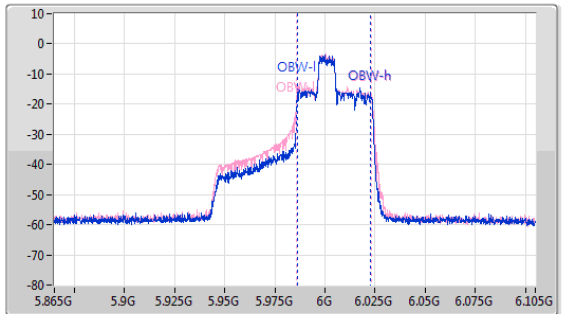

5.925-6.425GHz\_802.11ax HEW80\_RU106\_Index58\_80MHz\_Nss1,(MCS0)\_2TX

EBW

5985MHz

CF: 5.985GHz  
 Span: 528MHz  
 RBW: 500kHz  
 VBW: 2MHz  
 Sweep Time: 5ms  
 Detector Type: Peak

CF: 5.985GHz  
 Span: 240MHz  
 RBW: 500kHz  
 VBW: 2MHz  
 Sweep Time: 5ms  
 Detector Type: Peak