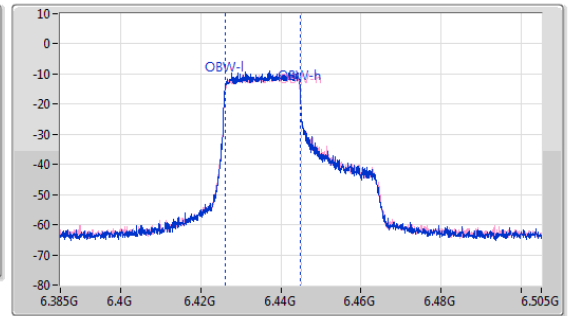

6.425-6.525GHz_802.11ax HEW40_RU242_Index61_40MHz_Nss1,(MCS0)_2TX

EBW

6445MHz