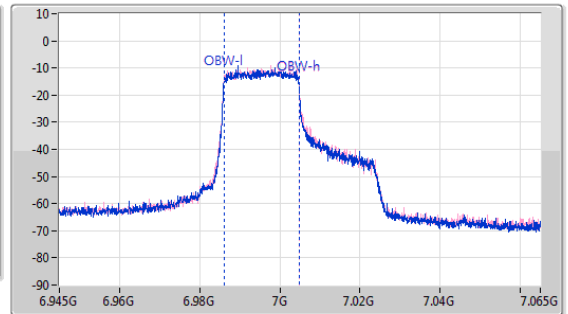

EBW

6885MHz Straddle 6.525-6.875GHz

6.875-7.125GHz\_802.11ax HEW40\_RU242\_Index61\_40MHz\_Nss1,(MCS0)\_2TX

EBW

6925MHz

6.875-7.125GHz\_802.11ax HEW40\_RU242\_Index61\_40MHz\_Nss1,(MCS0)\_2TX

EBW

7005MHz

CF: 7.005GHz  
 Span: 264MHz  
 RBW: 300kHz  
 VBW: 1MHz  
 Sweep Time: 5ms  
 Detector Type: Peak  
 Port 1: [Waveform icon]  
 Port 2: [Waveform icon]

CF: 7.005GHz  
 Span: 120MHz  
 RBW: 200kHz  
 VBW: 1MHz  
 Sweep Time: 5ms  
 Detector Type: Peak