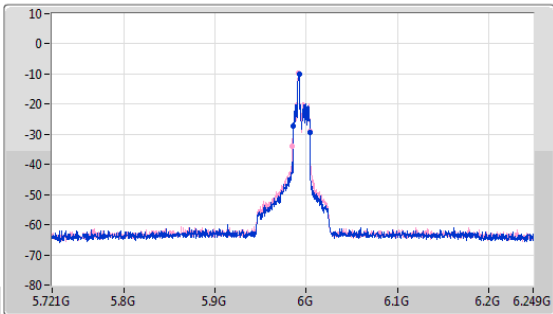

EBW

7085MHz

CF: 7.085GHz  
 Span: 264MHz  
 RBW: 300kHz  
 VBW: 1MHz  
 Sweep Time: 5ms  
 Detector Type: Peak  
 Port 1: [Waveform icon]  
 Port 2: [Waveform icon]

CF: 7.085GHz  
 Span: 120MHz  
 RBW: 200kHz  
 VBW: 1MHz  
 Sweep Time: 5ms  
 Detector Type: Peak

26dB(Hz)	Fl-26dB(Hz)	Fh-26dB(Hz)	OBW(Hz)	Fl-OBW(Hz)	Fh-OBW(Hz)	Limit(Hz)	Port
27.06M	7.065068G	7.092128G	18.771M	7.066049G	7.08482G	Inf	1
26.532M	7.065068G	7.0916G	18.891M	7.066049G	7.08494G	Inf	2

5.925-6.425GHz\_802.11ax HEW80\_RU26\_Index21\_80MHz\_Nss1,(MCS0)\_2TX

EBW

5985MHz

CF: 5.985GHz  
 Span: 528MHz  
 RBW: 200kHz  
 VBW: 1MHz  
 Sweep Time: 5ms  
 Detector Type: Peak

CF: 5.985GHz  
 Span: 240MHz  
 RBW: 200kHz  
 VBW: 1MHz  
 Sweep Time: 5ms  
 Detector Type: Peak