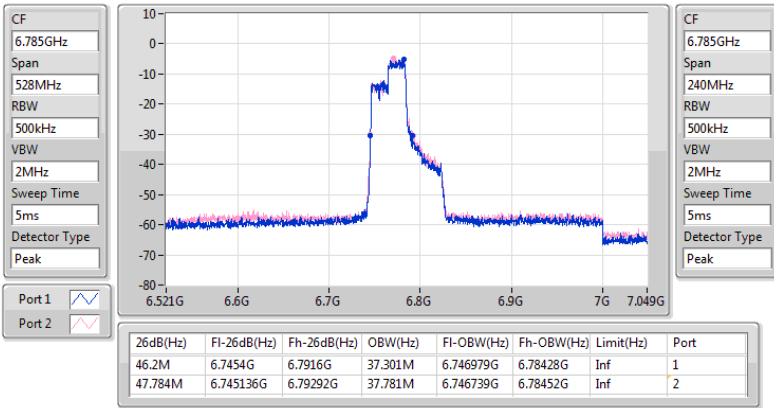

6.525-6.875GHz_802.11ax HEW80_RU242_Index62_80MHz_Nss1,(MCS0)_2TX

EBW

6785MHz