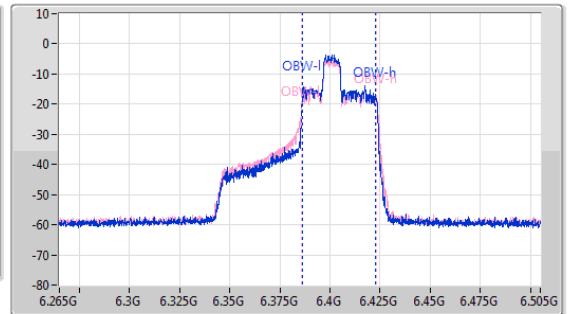

5.925-6.425GHz\_802.11ax HEW80\_RU106\_Index58\_80MHz\_Nss1,(MCS0)\_2TX

EBW

6385MHz

CF  
6.385GHz  
Span  
528MHz  
RBW  
500kHz  
VBW  
2MHz  
Sweep Time  
5ms  
Detector Type  
Peak

CF  
6.385GHz  
Span  
240MHz  
RBW  
500kHz  
VBW  
2MHz  
Sweep Time  
5ms  
Detector Type  
Peak