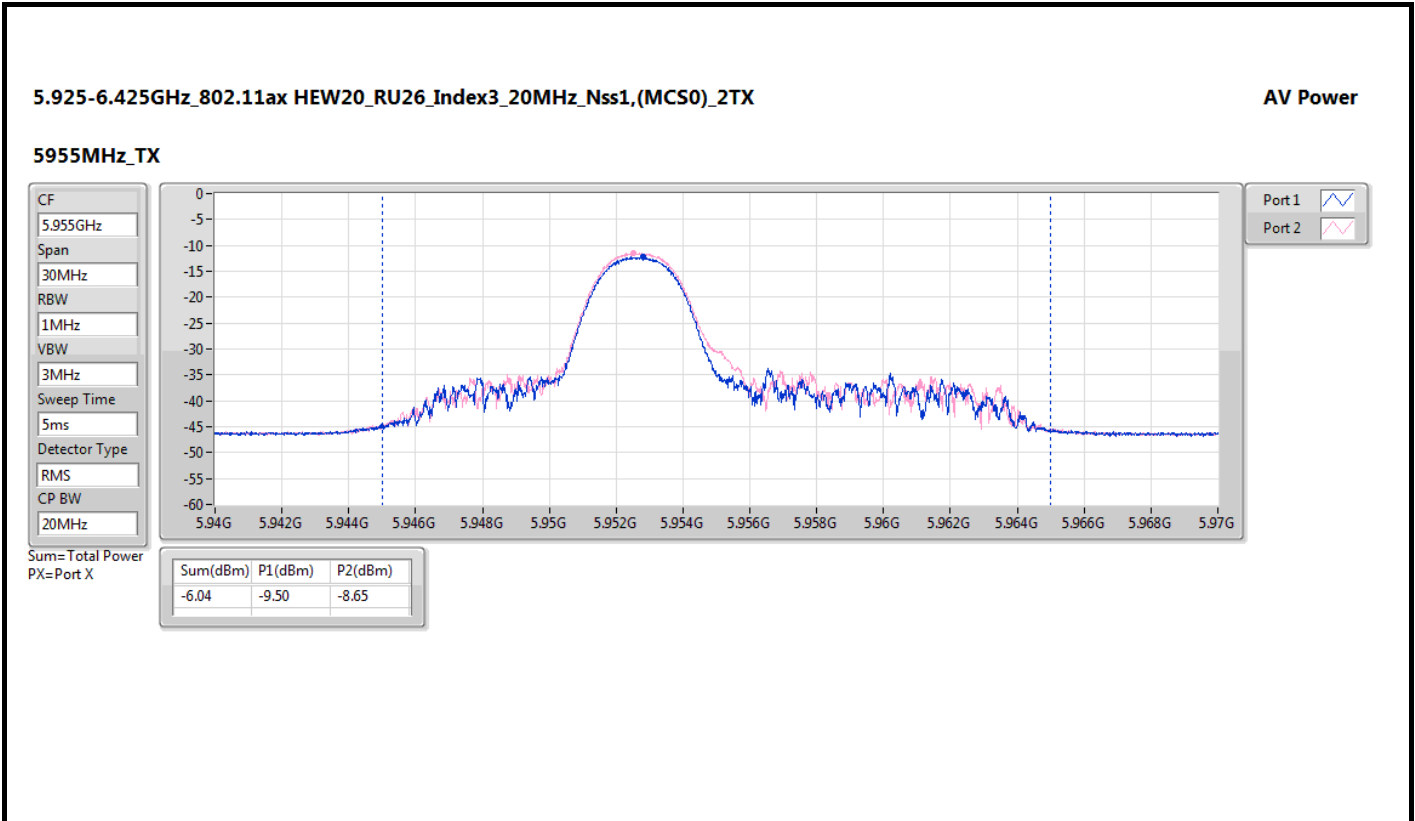

DG = Directional Gain; Port X = Port X output power

6.425-6.525GHz\_802.11ax HEW20\_RU26\_Index3\_20MHz\_Nss1,(MCS0)\_2TX

AV Power

6475MHz\_TX

6.425-6.525GHz\_802.11ax HEW20\_RU26\_Index3\_20MHz\_Nss1,(MCS0)\_2TX