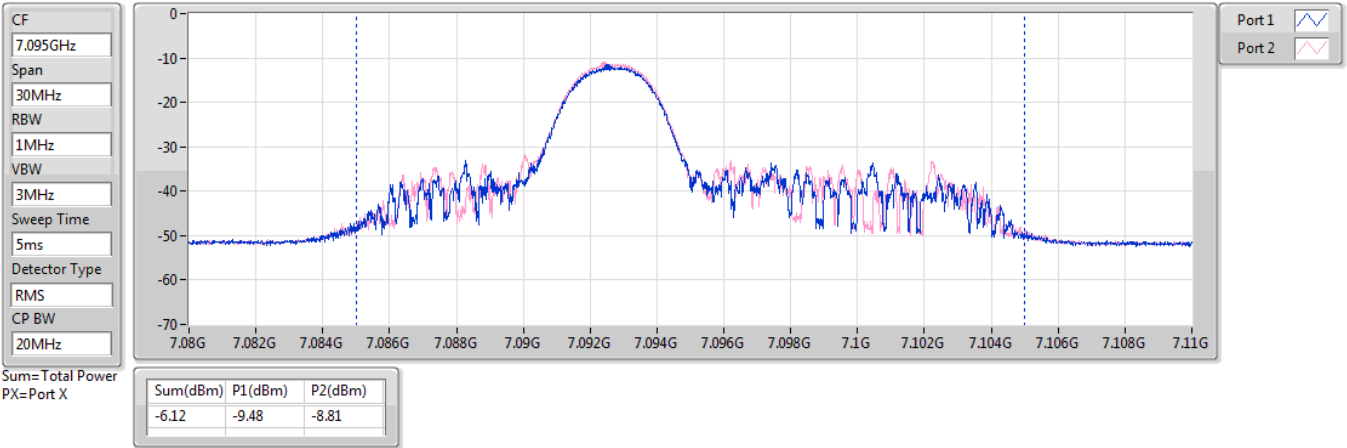

6.875-7.125GHz_802.11ax HEW20_RU26_Index3_20MHz_Nss1,(MCS0)_2TX

AV Power

7095MHz_TX