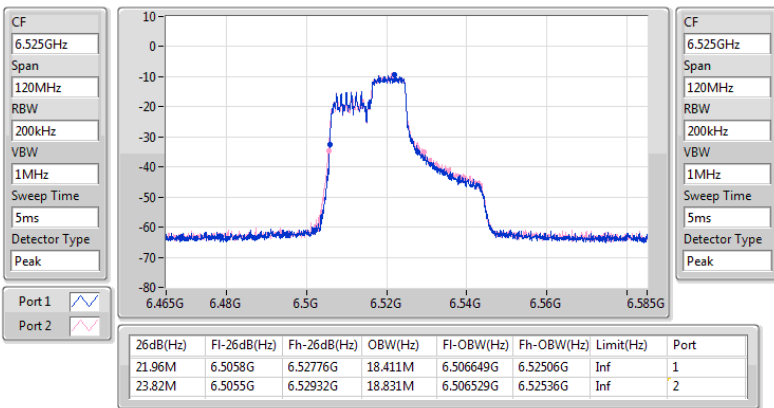

6.425-6.525GHz\_802.11ax HEW40\_RU106\_Index54\_40MHz\_Nss1,(MCS0)\_2TX

EBW

6485MHz

6.425-6.525GHz\_802.11ax HEW40\_RU106\_Index54\_40MHz\_Nss1,(MCS0)\_2TX

EBW

6525MHz Straddle 6.425-6.525GHz

6.525-6.875GHz\_802.11ax HEW40\_RU106\_Index54\_40MHz\_Nss1,(MCS0)\_2TX

EBW

6565MHz

CF: 6.565GHz  
 Span: 264MHz  
 RBW: 200kHz  
 VBW: 1MHz  
 Sweep Time: 5ms  
 Detector Type: Peak

CF: 6.565GHz  
 Span: 120MHz  
 RBW: 200kHz  
 VBW: 1MHz  
 Sweep Time: 5ms  
 Detector Type: Peak