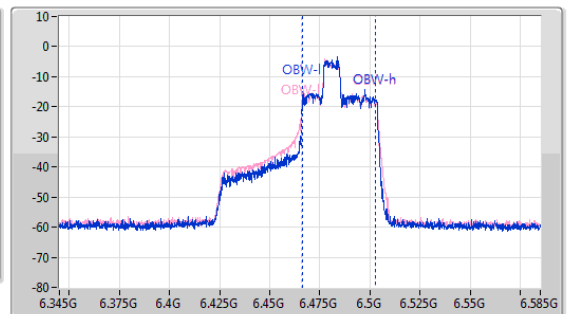

26dB(Hz)	Fl-26dB(Hz)	Fh-26dB(Hz)	OBW(Hz)	Fl-OBW(Hz)	Fh-OBW(Hz)	Limit(Hz)	Port
38.016M	6.466056G	6.504072G	36.582M	6.466319G	6.502901G	Inf	1
41.712M	6.462888G	6.5046G	37.181M	6.46572G	6.502901G	Inf	2