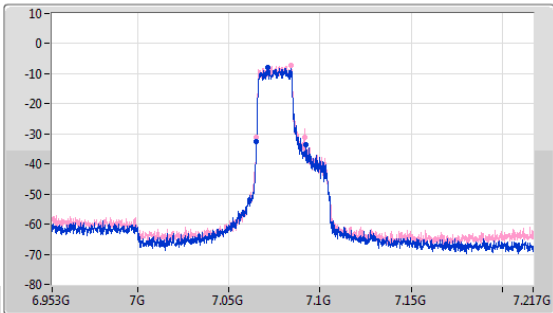

26dB(Hz)	Fl-26dB(Hz)	Fh-26dB(Hz)	OBW(Hz)	Fl-OBW(Hz)	Fh-OBW(Hz)	Limit(Hz)	Port
26.136M	6.9852G	7.011336G	18.711M	6.986049G	7.00476G	Inf	1
32.208M	6.984936G	7.017144G	18.771M	6.986049G	7.00482G	Inf	2

6.875-7.125GHz_802.11ax HEW40_RU242_Index61_40MHz_Nss1,(MCS0)_2TX

EBW

7085MHz

CF: 7.085GHz
Span: 264MHz
RBW: 300kHz
VBW: 1MHz
Sweep Time: 5ms
Detector Type: Peak
Port 1: [Waveform icon]
Port 2: [Waveform icon]

CF: 7.085GHz
Span: 120MHz
RBW: 200kHz
VBW: 1MHz
Sweep Time: 5ms
Detector Type: Peak