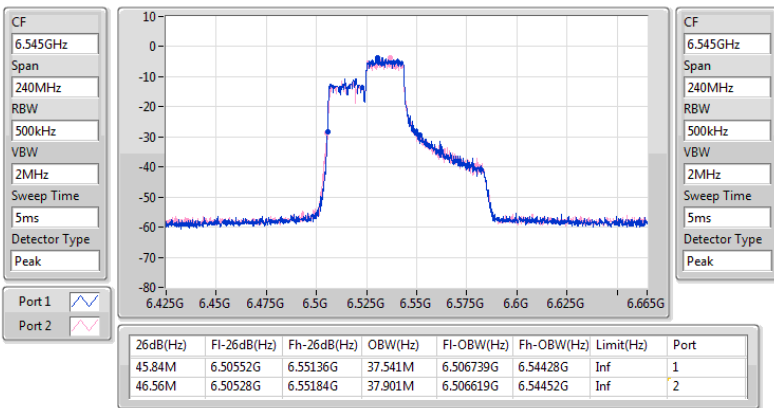

EBW

6465MHz

6.425-6.525GHz\_802.11ax HEW80\_RU242\_Index62\_80MHz\_Nss1,(MCS0)\_2TX

EBW

6545MHz Straddle 6.425-6.525GHz

6.525-6.875GHz\_802.11ax HEW80\_RU242\_Index62\_80MHz\_Nss1,(MCS0)\_2TX

EBW

6625MHz

CF: 6.625GHz  
 Span: 528MHz  
 RBW: 500kHz  
 VBW: 2MHz  
 Sweep Time: 5ms  
 Detector Type: Peak

CF: 6.625GHz  
 Span: 240MHz  
 RBW: 500kHz  
 VBW: 2MHz  
 Sweep Time: 5ms  
 Detector Type: Peak

Port 1: [Waveform icon]  
 Port 2: [Waveform icon]