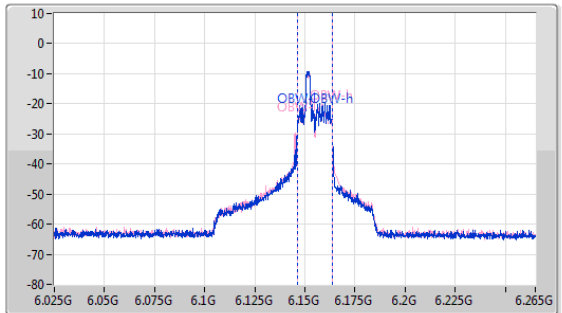

5.925-6.425GHz\_802.11ax HEW80\_RU26\_Index21\_80MHz\_Nss1,(MCS0)\_2TX

EBW

6145MHz

CF: 6.145GHz  
 Span: 528MHz  
 RBW: 200kHz  
 VBW: 1MHz  
 Sweep Time: 5ms  
 Detector Type: Peak

CF: 6.145GHz  
 Span: 240MHz  
 RBW: 200kHz  
 VBW: 1MHz  
 Sweep Time: 5ms  
 Detector Type: Peak