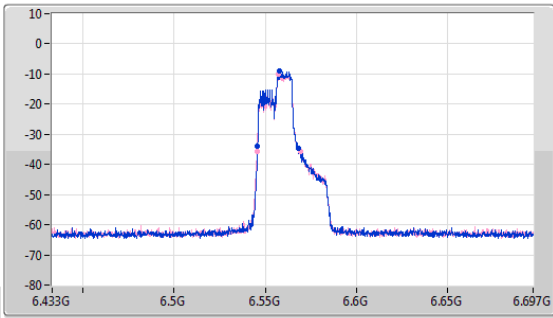

6.425-6.525GHz\_802.11ax HEW40\_RU106\_Index54\_40MHz\_Nss1,(MCS0)\_2TX

EBW

6485MHz

6.425-6.525GHz\_802.11ax HEW40\_RU106\_Index54\_40MHz\_Nss1,(MCS0)\_2TX

EBW

6525MHz Straddle 6.425-6.525GHz

6.525-6.875GHz\_802.11ax HEW40\_RU106\_Index54\_40MHz\_Nss1,(MCS0)\_2TX

EBW

6565MHz

CF: 6.565GHz  
 Span: 264MHz  
 RBW: 200kHz  
 VBW: 1MHz  
 Sweep Time: 5ms  
 Detector Type: Peak

CF: 6.565GHz  
 Span: 120MHz  
 RBW: 200kHz  
 VBW: 1MHz  
 Sweep Time: 5ms  
 Detector Type: Peak