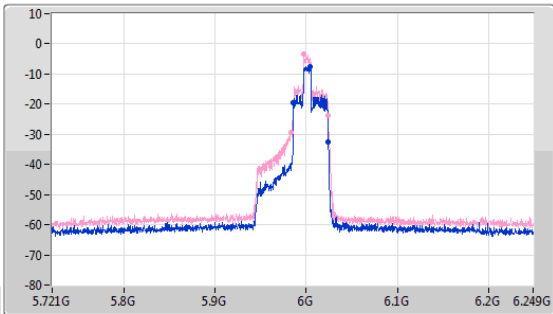

EBW

6865MHz Straddle 6.525-6.875GHz

6.875-7.125GHz\_802.11ax HEW80\_RU52\_Index50\_80MHz\_Nss1,(MCS0)\_2TX

EBW

6945MHz

6.875-7.125GHz\_802.11ax HEW80\_RU52\_Index50\_80MHz\_Nss1,(MCS0)\_2TX

EBW

7025MHz

5.925-6.425GHz\_802.11ax HEW80\_RU106\_Index58\_80MHz\_Nss1,(MCS0)\_2TX

EBW

5985MHz

CF: 5.985GHz  
 Span: 528MHz  
 RBW: 500kHz  
 VBW: 2MHz  
 Sweep Time: 5ms  
 Detector Type: Peak

CF: 5.985GHz  
 Span: 240MHz  
 RBW: 500kHz  
 VBW: 2MHz  
 Sweep Time: 5ms  
 Detector Type: Peak