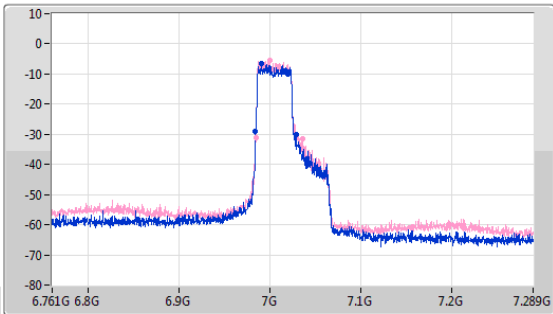

6.875-7.125GHz_802.11ax HEW80_RU484_Index65_80MHz_Nss1,(MCS0)_2TX

EBW

7025MHz

CF: 7.025GHz
Span: 528MHz
RBW: 500kHz
VBW: 2MHz
Sweep Time: 5ms
Detector Type: Peak

CF: 7.025GHz
Span: 240MHz
RBW: 500kHz
VBW: 2MHz
Sweep Time: 5ms
Detector Type: Peak