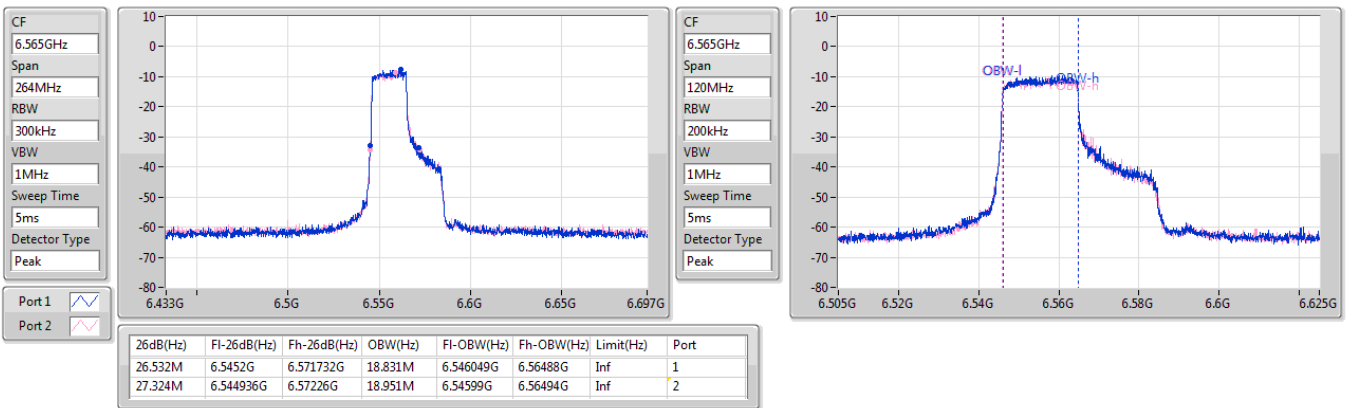

6.425-6.525GHz_802.11ax HEW40_RU242_Index61_40MHz_Nss1,(MCS0)_2TX

EBW

6525MHz Straddle 6.425-6.525GHz

6.525-6.875GHz_802.11ax HEW40_RU242_Index61_40MHz_Nss1,(MCS0)_2TX

EBW

6565MHz