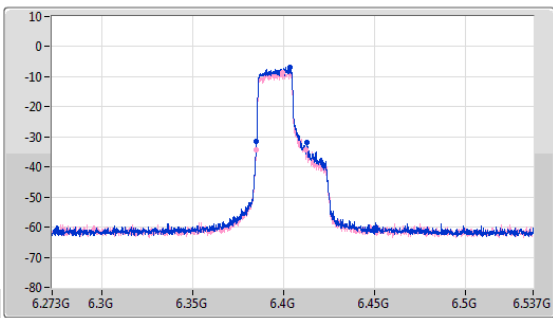

26dB(Hz)	FI-26dB(Hz)	Fh-26dB(Hz)	OBW(Hz)	FI-OBW(Hz)	Fh-OBW(Hz)	Limit(Hz)	Port
26.004M	6.145068G	6.171072G	18.891M	6.146049G	6.16494G	Inf	1
27.984M	6.144936G	6.17292G	18.891M	6.146049G	6.16494G	Inf	2

5.925-6.425GHz_802.11ax_HEW40_RU242_Index61_40MHz_Nss1,(MCS0)_2TX

EBW

6405MHz

CF: 6.405GHz
Span: 264MHz
RBW: 300kHz
VBW: 1MHz
Sweep Time: 5ms
Detector Type: Peak
Port 1: [Waveform icon]
Port 2: [Waveform icon]

CF: 6.405GHz
Span: 120MHz
RBW: 200kHz
VBW: 1MHz
Sweep Time: 5ms
Detector Type: Peak