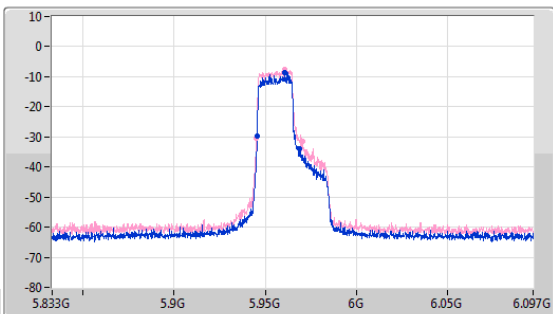

5965MHz

CF: 5.965GHz
Span: 264MHz
RBW: 300kHz
VBW: 1MHz
Sweep Time: 5ms
Detector Type: Peak

CF: 5.965GHz
Span: 120MHz
RBW: 200kHz
VBW: 1MHz
Sweep Time: 5ms
Detector Type: Peak