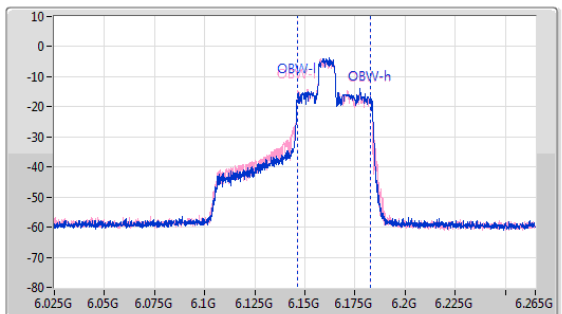

5.925-6.425GHz\_802.11ax HEW80\_RU106\_Index58\_80MHz\_Nss1,(MCS0)\_2TX

EBW

5985MHz

CF: 5.985GHz  
 Span: 528MHz  
 RBW: 500kHz  
 VBW: 2MHz  
 Sweep Time: 5ms  
 Detector Type: Peak

CF: 5.985GHz  
 Span: 240MHz  
 RBW: 500kHz  
 VBW: 2MHz  
 Sweep Time: 5ms  
 Detector Type: Peak

26dB(Hz)	Fl-26dB(Hz)	Fh-26dB(Hz)	OBW(Hz)	Fl-OBW(Hz)	Fh-OBW(Hz)	Limit(Hz)	Port
38.28M	5.986056G	6.024336G	36.582M	5.986319G	6.022901G	Inf	1
41.448M	5.982888G	6.024336G	37.301M	5.98572G	6.023021G	Inf	2

5.925-6.425GHz\_802.11ax HEW80\_RU106\_Index58\_80MHz\_Nss1,(MCS0)\_2TX

EBW

6145MHz

CF: 6.145GHz  
 Span: 528MHz  
 RBW: 500kHz  
 VBW: 2MHz  
 Sweep Time: 5ms  
 Detector Type: Peak

CF: 6.145GHz  
 Span: 240MHz  
 RBW: 500kHz  
 VBW: 2MHz  
 Sweep Time: 5ms  
 Detector Type: Peak