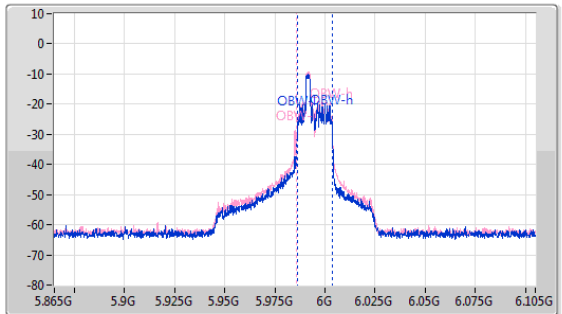

EBW

7085MHz

CF: 7.085GHz  
 Span: 264MHz  
 RBW: 300kHz  
 VBW: 1MHz  
 Sweep Time: 5ms  
 Detector Type: Peak  
 Port 1: [Waveform icon]  
 Port 2: [Waveform icon]

CF: 7.085GHz  
 Span: 120MHz  
 RBW: 200kHz  
 VBW: 1MHz  
 Sweep Time: 5ms  
 Detector Type: Peak

26dB(Hz)	Fl-26dB(Hz)	Fh-26dB(Hz)	OBW(Hz)	Fl-OBW(Hz)	Fh-OBW(Hz)	Limit(Hz)	Port
27.06M	7.065068G	7.092128G	18.771M	7.066049G	7.08482G	Inf	1
26.532M	7.065068G	7.0916G	18.891M	7.066049G	7.08494G	Inf	2

5.925-6.425GHz\_802.11ax HEW80\_RU26\_Index21\_80MHz\_Nss1,(MCS0)\_2TX

EBW

5985MHz

CF: 5.985GHz  
 Span: 528MHz  
 RBW: 200kHz  
 VBW: 1MHz  
 Sweep Time: 5ms  
 Detector Type: Peak

CF: 5.985GHz  
 Span: 240MHz  
 RBW: 200kHz  
 VBW: 1MHz  
 Sweep Time: 5ms  
 Detector Type: Peak