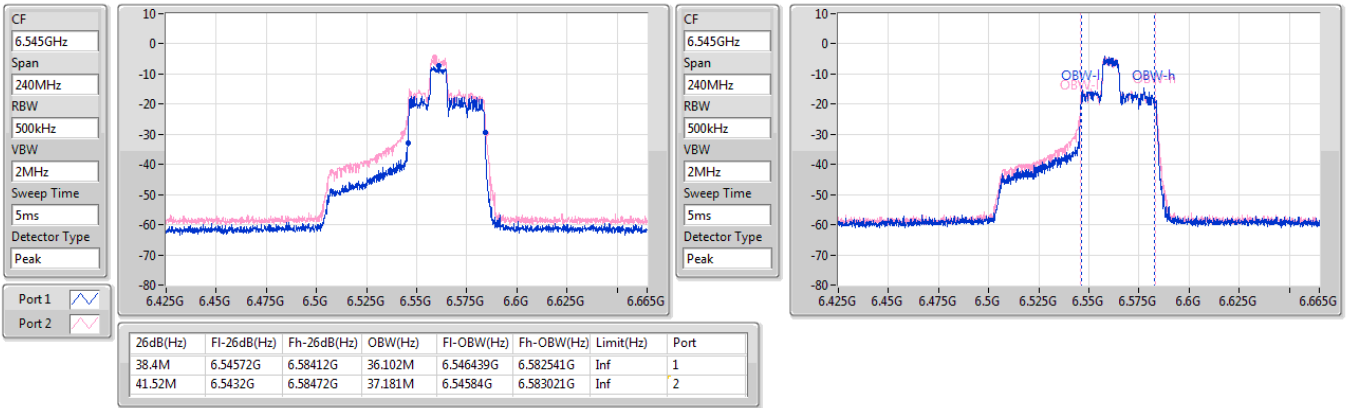

6.425-6.525GHz_802.11ax HEW80_RU106_Index58_80MHz_Nss1,(MCS0)_2TX

EBW

6545MHz Straddle 6.425-6.525GHz