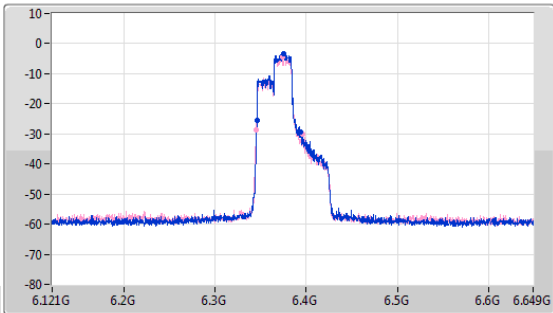

CF: 6.385GHz
Span: 240MHz
RBW: 500kHz
VBW: 2MHz
Sweep Time: 5ms
Detector Type: Peak