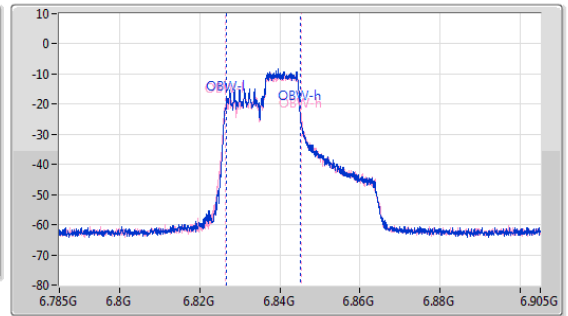

EBW

6725MHz

CF: 6.725GHz  
 Span: 264MHz  
 RBW: 200kHz  
 VBW: 1MHz  
 Sweep Time: 5ms  
 Detector Type: Peak

CF: 6.725GHz  
 Span: 120MHz  
 RBW: 200kHz  
 VBW: 1MHz  
 Sweep Time: 5ms  
 Detector Type: Peak

26dB(Hz)	Fl-26dB(Hz)	Fh-26dB(Hz)	OBW(Hz)	Fl-OBW(Hz)	Fh-OBW(Hz)	Limit(Hz)	Port
21.912M	6.705728G	6.72764G	18.471M	6.706589G	6.72506G	Inf	1
23.76M	6.705596G	6.729356G	18.831M	6.706529G	6.72536G	Inf	2

6.525-6.875GHz\_802.11ax HEW40\_RU106\_Index54\_40MHz\_Nss1,(MCS0)\_2TX

EBW

6845MHz

CF: 6.845GHz  
 Span: 264MHz  
 RBW: 200kHz  
 VBW: 1MHz  
 Sweep Time: 5ms  
 Detector Type: Peak

CF: 6.845GHz  
 Span: 120MHz  
 RBW: 200kHz  
 VBW: 1MHz  
 Sweep Time: 5ms  
 Detector Type: Peak