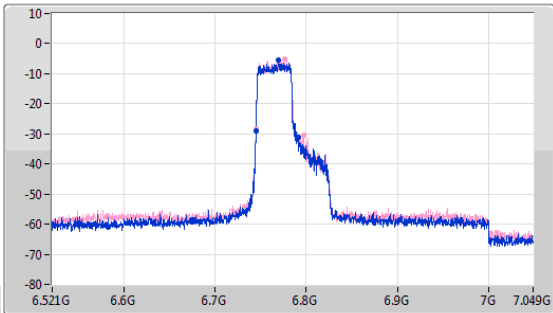

CF: 6.785GHz
Span: 240MHz
RBW: 500kHz
VBW: 2MHz
Sweep Time: 5ms
Detector Type: Peak