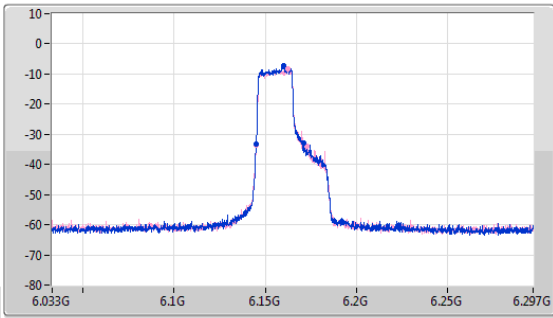

EBW

5965MHz

CF: 5.965GHz  
 Span: 264MHz  
 RBW: 300kHz  
 VBW: 1MHz  
 Sweep Time: 5ms  
 Detector Type: Peak

CF: 5.965GHz  
 Span: 120MHz  
 RBW: 200kHz  
 VBW: 1MHz  
 Sweep Time: 5ms  
 Detector Type: Peak

26dB(Hz)	Fl-26dB(Hz)	Fh-26dB(Hz)	OBW(Hz)	Fl-OBW(Hz)	Fh-OBW(Hz)	Limit(Hz)	Port
23.364M	5.945464G	5.968828G	18.831M	5.946049G	5.96488G	Inf	1
25.344M	5.9452G	5.970544G	18.951M	5.946049G	5.965G	Inf	2

5.925-6.425GHz\_802.11ax\_HEW40\_RU242\_Index61\_40MHz\_Nss1,(MCS0)\_2TX

EBW

6165MHz

CF: 6.165GHz  
 Span: 264MHz  
 RBW: 300kHz  
 VBW: 1MHz  
 Sweep Time: 5ms  
 Detector Type: Peak  
 Port 1: [Waveform icon]  
 Port 2: [Waveform icon]

CF: 6.165GHz  
 Span: 120MHz  
 RBW: 200kHz  
 VBW: 1MHz  
 Sweep Time: 5ms  
 Detector Type: Peak