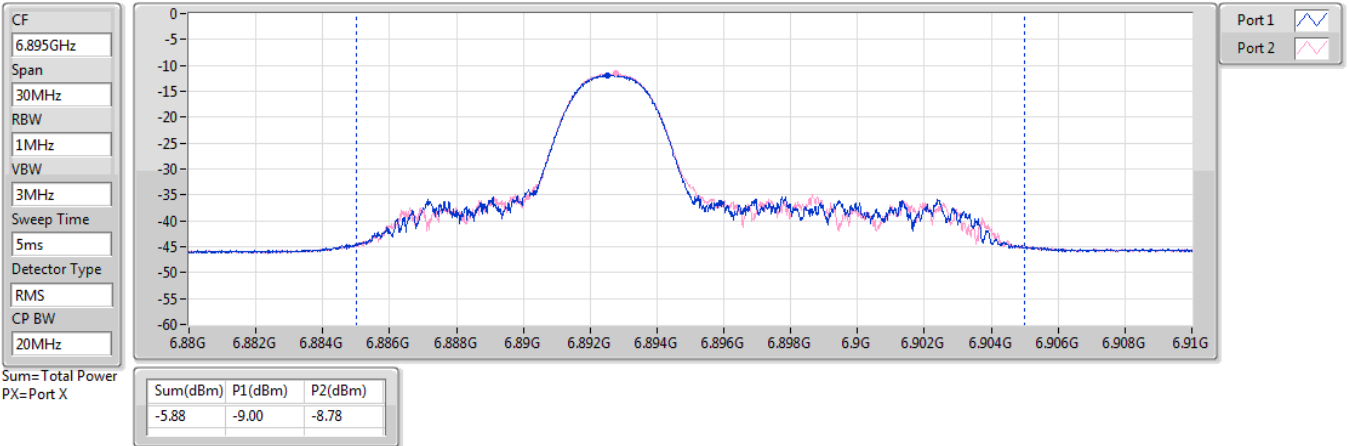

6.875-7.125GHz_802.11ax HEW20_RU26_Index3_20MHz_Nss1,(MCS0)_2TX

AV Power

6895MHz_TX