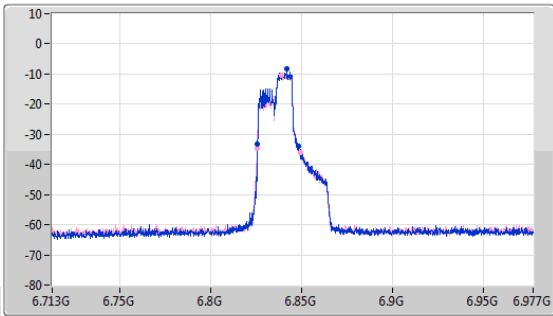

EBW

6725MHz

CF: 6.725GHz  
 Span: 264MHz  
 RBW: 200kHz  
 VBW: 1MHz  
 Sweep Time: 5ms  
 Detector Type: Peak

CF: 6.725GHz  
 Span: 120MHz  
 RBW: 200kHz  
 VBW: 1MHz  
 Sweep Time: 5ms  
 Detector Type: Peak

26dB(Hz)	Fl-26dB(Hz)	Fh-26dB(Hz)	OBW(Hz)	Fl-OBW(Hz)	Fh-OBW(Hz)	Limit(Hz)	Port
21.912M	6.705728G	6.72764G	18.471M	6.706589G	6.72506G	Inf	1
23.76M	6.705596G	6.729356G	18.831M	6.706529G	6.72536G	Inf	2

6.525-6.875GHz\_802.11ax HEW40\_RU106\_Index54\_40MHz\_Nss1,(MCS0)\_2TX

EBW

6845MHz

CF: 6.845GHz  
 Span: 264MHz  
 RBW: 200kHz  
 VBW: 1MHz  
 Sweep Time: 5ms  
 Detector Type: Peak

CF: 6.845GHz  
 Span: 120MHz  
 RBW: 200kHz  
 VBW: 1MHz  
 Sweep Time: 5ms  
 Detector Type: Peak