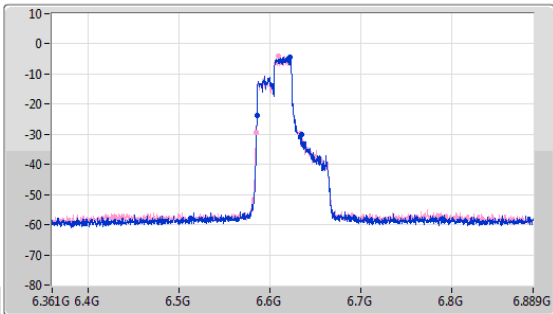

6.525-6.875GHz_802.11ax HEW80_RU242_Index62_80MHz_Nss1,(MCS0)_2TX

EBW

6625MHz

CF: 6.625GHz
Span: 528MHz
RBW: 500kHz
VBW: 2MHz
Sweep Time: 5ms
Detector Type: Peak

CF: 6.625GHz
Span: 240MHz
RBW: 500kHz
VBW: 2MHz
Sweep Time: 5ms
Detector Type: Peak