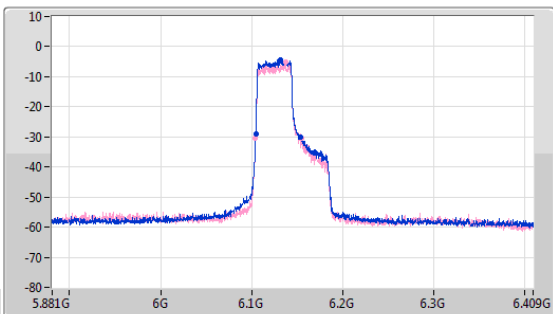

CF
6.145GHz
Span
240MHz
RBW
500kHz
VBW
2MHz
Sweep Time
5ms
Detector Type
Peak