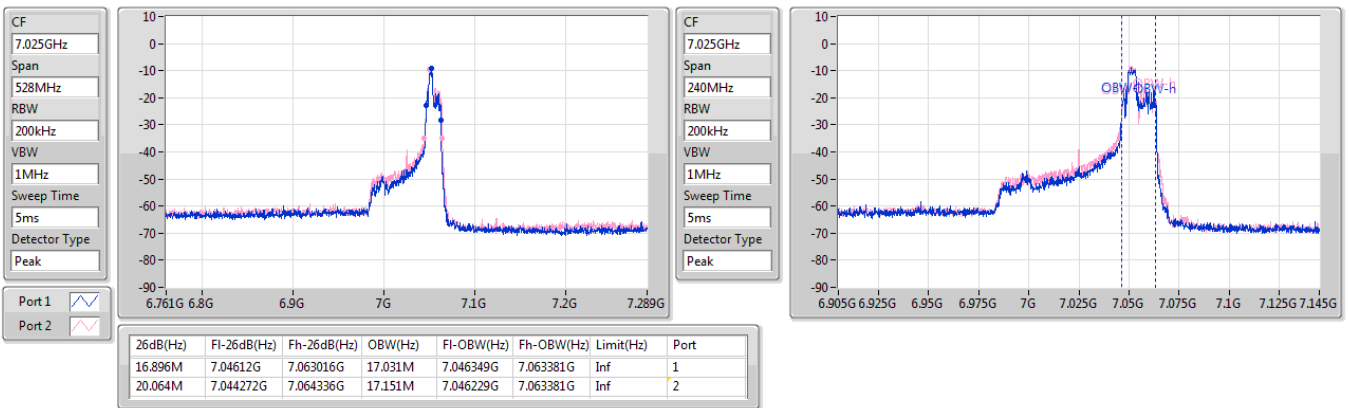

EBW

6865MHz Straddle 6.525-6.875GHz

6.875-7.125GHz\_802.11ax HEW80\_RU52\_Index50\_80MHz\_Nss1,(MCS0)\_2TX

EBW

6945MHz

6.875-7.125GHz\_802.11ax HEW80\_RU52\_Index50\_80MHz\_Nss1,(MCS0)\_2TX

EBW

7025MHz

5.925-6.425GHz\_802.11ax HEW80\_RU106\_Index58\_80MHz\_Nss1,(MCS0)\_2TX

EBW

5985MHz

CF: 5.985GHz  
 Span: 528MHz  
 RBW: 500kHz  
 VBW: 2MHz  
 Sweep Time: 5ms  
 Detector Type: Peak

CF: 5.985GHz  
 Span: 240MHz  
 RBW: 500kHz  
 VBW: 2MHz  
 Sweep Time: 5ms  
 Detector Type: Peak