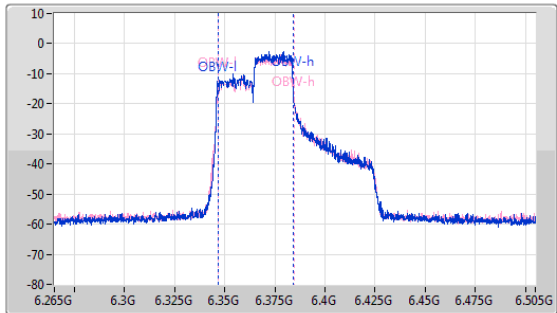

5.925-6.425GHz\_802.11ax\_HEW80\_RU242\_Index62\_80MHz\_Nss1,(MCS0)\_2TX

EBW

6385MHz

CF: 6.385GHz  
 Span: 528MHz  
 RBW: 500kHz  
 VBW: 2MHz  
 Sweep Time: 5ms  
 Detector Type: Peak

CF: 6.385GHz  
 Span: 240MHz  
 RBW: 500kHz  
 VBW: 2MHz  
 Sweep Time: 5ms  
 Detector Type: Peak