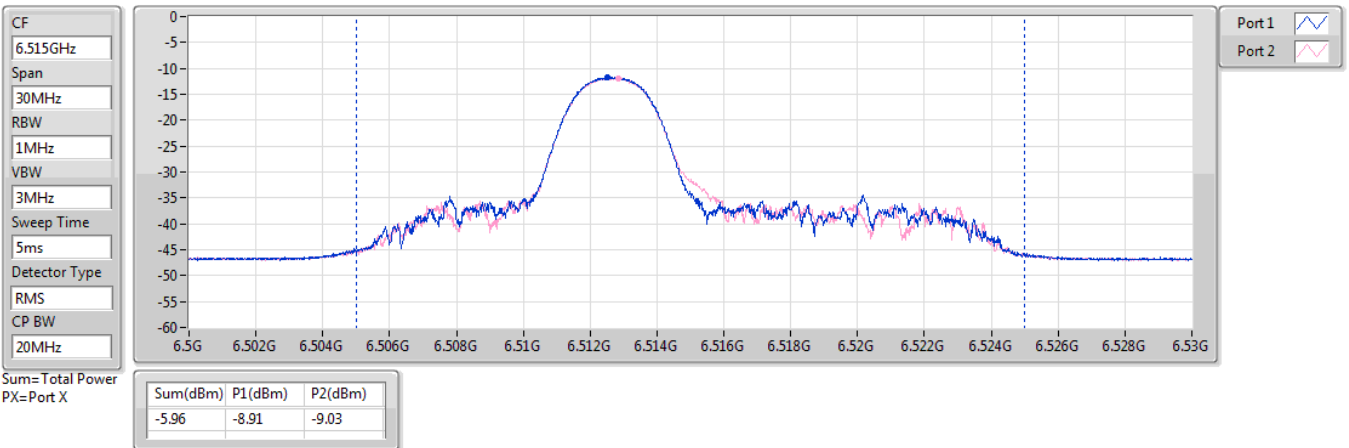

6.425-6.525GHz_802.11ax HEW20_RU26_Index3_20MHz_Nss1,(MCS0)_2TX

AV Power

6515MHz_TX