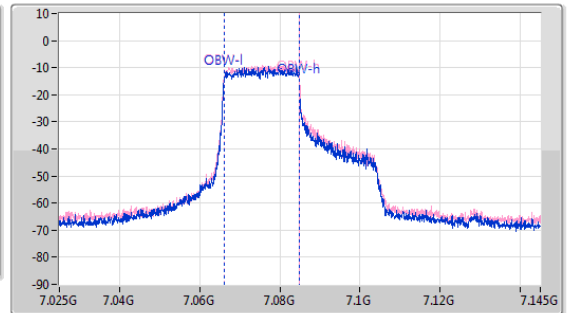

CF: 7.005GHz  
 Span: 264MHz  
 RBW: 300kHz  
 VBW: 1MHz  
 Sweep Time: 5ms  
 Detector Type: Peak  
 Port 1: [Waveform icon]  
 Port 2: [Waveform icon]

CF: 7.005GHz  
 Span: 120MHz  
 RBW: 200kHz  
 VBW: 1MHz  
 Sweep Time: 5ms  
 Detector Type: Peak

26dB(Hz)	Fl-26dB(Hz)	Fh-26dB(Hz)	OBW(Hz)	Fl-OBW(Hz)	Fh-OBW(Hz)	Limit(Hz)	Port
26.136M	6.9852G	7.011336G	18.711M	6.986049G	7.00476G	Inf	1
32.208M	6.984936G	7.017144G	18.771M	6.986049G	7.00482G	Inf	2

6.875-7.125GHz\_802.11ax HEW40\_RU242\_Index61\_40MHz\_Nss1,(MCS0)\_2TX

EBW

7085MHz

CF: 7.085GHz  
 Span: 264MHz  
 RBW: 300kHz  
 VBW: 1MHz  
 Sweep Time: 5ms  
 Detector Type: Peak  
 Port 1: [Waveform icon]  
 Port 2: [Waveform icon]

CF: 7.085GHz  
 Span: 120MHz  
 RBW: 200kHz  
 VBW: 1MHz  
 Sweep Time: 5ms  
 Detector Type: Peak