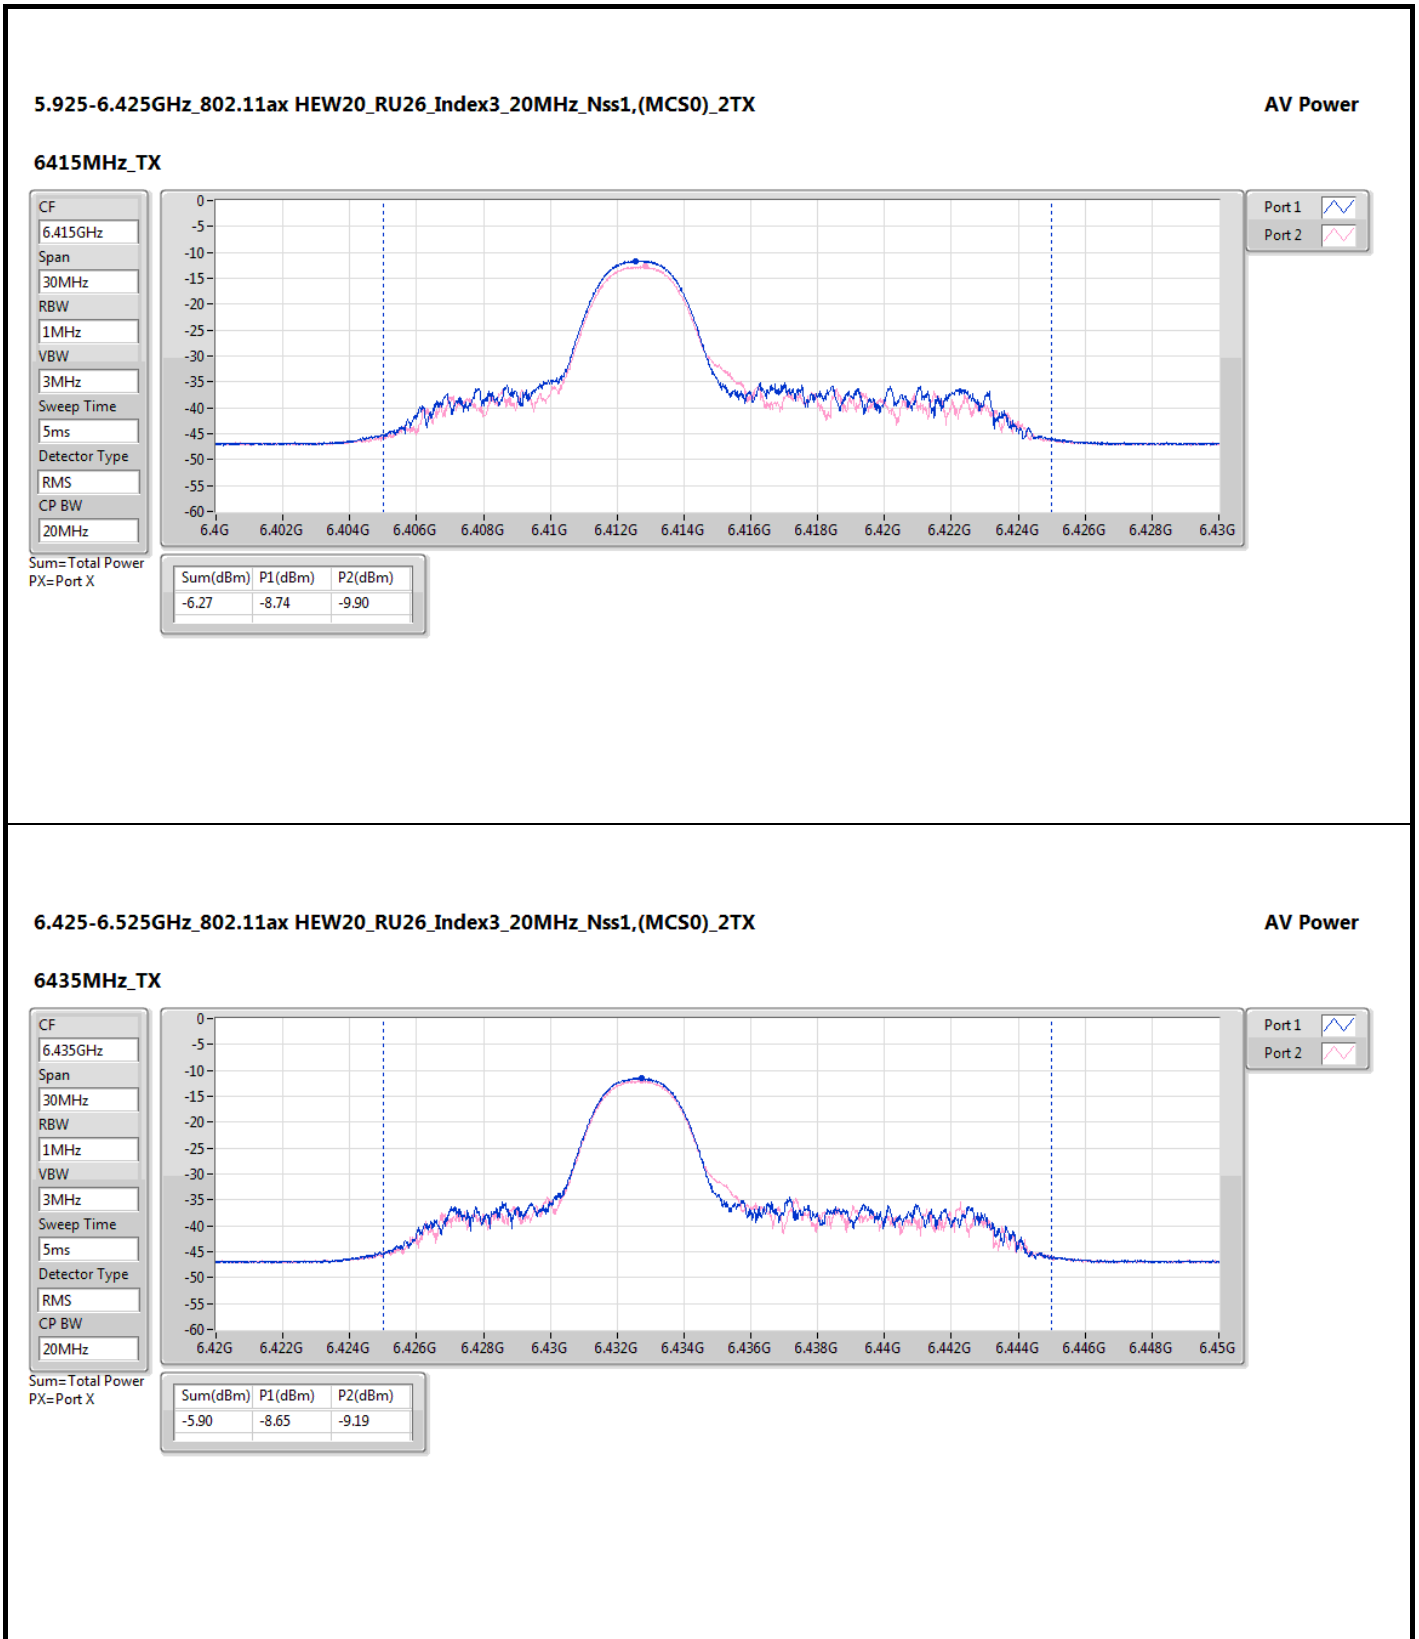

DG = Directional Gain; Port X = Port X output power

6.425-6.525GHz\_802.11ax HEW20\_RU26\_Index3\_20MHz\_Nss1,(MCS0)\_2TX

AV Power

6475MHz\_TX

6.425-6.525GHz\_802.11ax HEW20\_RU26\_Index3\_20MHz\_Nss1,(MCS0)\_2TX