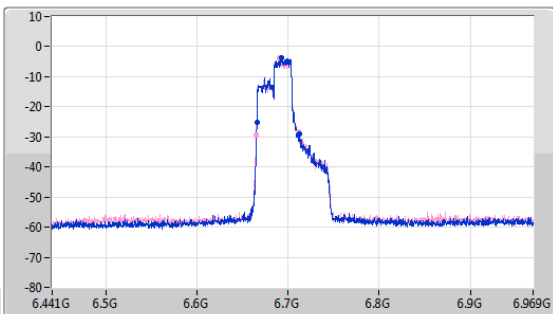

Port 1: [Waveform icon]
Port 2: [Waveform icon]

26dB(Hz)	Fl-26dB(Hz)	Fh-26dB(Hz)	OBW(Hz)	Fl-OBW(Hz)	Fh-OBW(Hz)	Limit(Hz)	Port
49.368M	6.585664G	6.635032G	37.661M	6.586739G	6.6244G	Inf	1
49.104M	6.585136G	6.63424G	38.021M	6.586739G	6.62476G	Inf	2

6.525-6.875GHz_802.11ax HEW80_RU242_Index62_80MHz_Nss1,(MCS0)_2TX

EBW

6705MHz

CF: 6.705GHz
Span: 528MHz
RBW: 500kHz
VBW: 2MHz
Sweep Time: 5ms
Detector Type: Peak

CF: 6.705GHz
Span: 240MHz
RBW: 500kHz
VBW: 2MHz
Sweep Time: 5ms
Detector Type: Peak