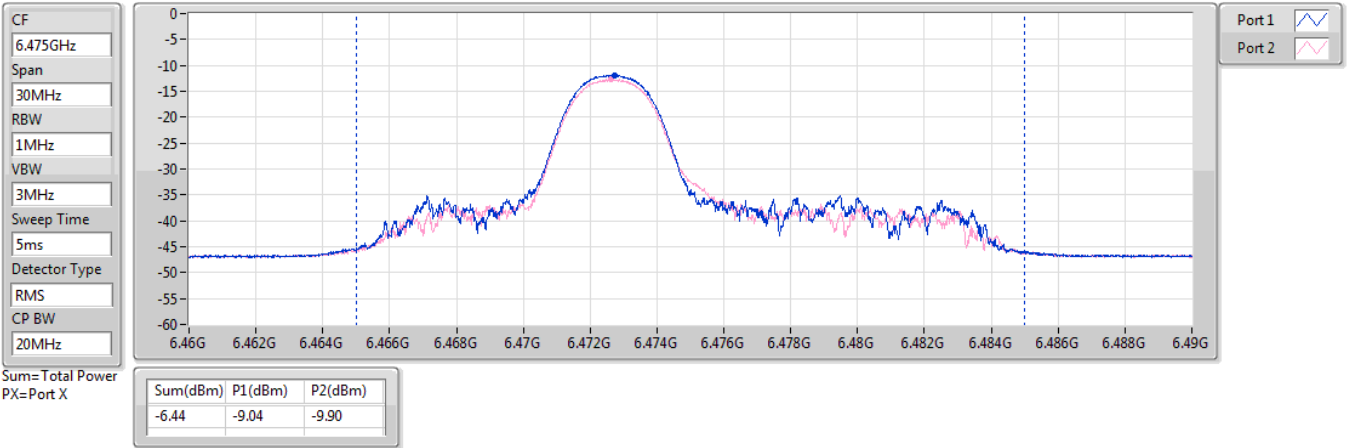

DG = Directional Gain; Port X = Port X output power

6.425-6.525GHz\_802.11ax HEW20\_RU26\_Index3\_20MHz\_Nss1,(MCS0)\_2TX

AV Power

6475MHz\_TX

6.425-6.525GHz\_802.11ax HEW20\_RU26\_Index3\_20MHz\_Nss1,(MCS0)\_2TX