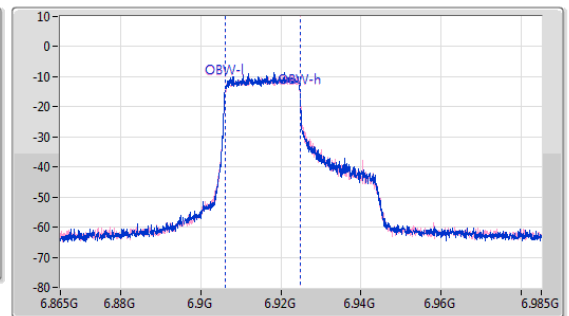

EBW

6885MHz Straddle 6.525-6.875GHz

6.875-7.125GHz\_802.11ax HEW40\_RU242\_Index61\_40MHz\_Nss1,(MCS0)\_2TX

EBW

6925MHz

6.875-7.125GHz\_802.11ax HEW40\_RU242\_Index61\_40MHz\_Nss1,(MCS0)\_2TX

EBW

7005MHz

CF: 7.005GHz  
 Span: 264MHz  
 RBW: 300kHz  
 VBW: 1MHz  
 Sweep Time: 5ms  
 Detector Type: Peak  
 Port 1: [Waveform icon]  
 Port 2: [Waveform icon]

CF: 7.005GHz  
 Span: 120MHz  
 RBW: 200kHz  
 VBW: 1MHz  
 Sweep Time: 5ms  
 Detector Type: Peak