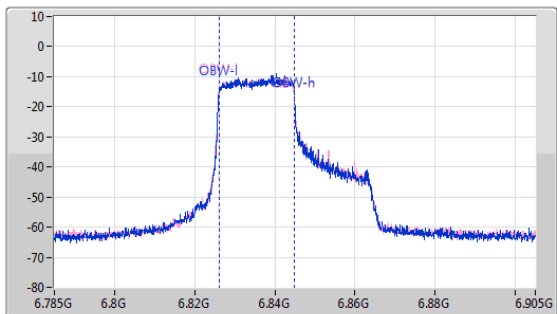

6.525-6.875GHz\_802.11ax HEW40\_RU242\_Index61\_40MHz\_Nss1,(MCS0)\_2TX

EBW

6845MHz

CF: 6.845GHz  
 Span: 264MHz  
 RBW: 300kHz  
 VBW: 1MHz  
 Sweep Time: 5ms  
 Detector Type: Peak

CF: 6.845GHz  
 Span: 120MHz  
 RBW: 200kHz  
 VBW: 1MHz  
 Sweep Time: 5ms  
 Detector Type: Peak