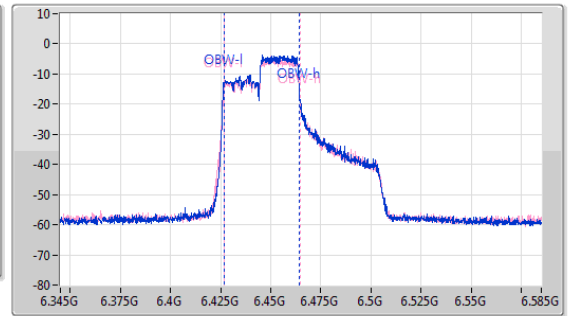

6.425-6.525GHz_802.11ax HEW80_RU242_Index62_80MHz_Nss1,(MCS0)_2TX

EBW

6465MHz