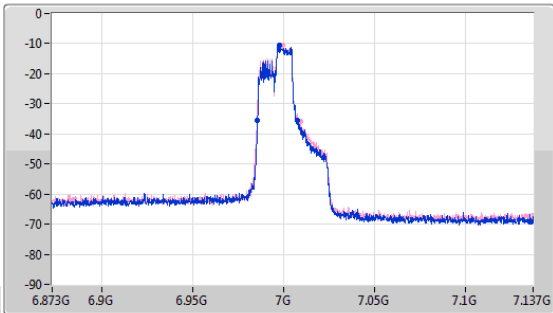

26dB(Hz)	Fl-26dB(Hz)	Fh-26dB(Hz)	OBW(Hz)	Fl-OBW(Hz)	Fh-OBW(Hz)	Limit(Hz)	Port
22.836M	6.905728G	6.928564G	18.471M	6.906589G	6.92506G	Inf	1
23.496M	6.905464G	6.92896G	18.771M	6.906529G	6.9253G	Inf	2

6.875-7.125GHz_802.11ax HEW40_RU106_Index54_40MHz_Nss1,(MCS0)_2TX

EBW

7005MHz

CF: 7.005GHz
Span: 264MHz
RBW: 200kHz
VBW: 1MHz
Sweep Time: 5ms
Detector Type: Peak

CF: 7.005GHz
Span: 120MHz
RBW: 200kHz
VBW: 1MHz
Sweep Time: 5ms
Detector Type: Peak