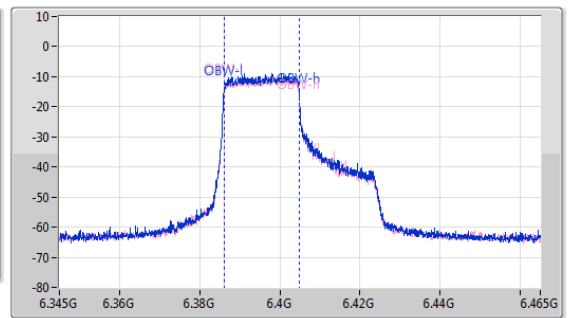

EBW

6165MHz

CF: 6.165GHz  
 Span: 264MHz  
 RBW: 300kHz  
 VBW: 1MHz  
 Sweep Time: 5ms  
 Detector Type: Peak  
 Port 1: [Waveform icon]  
 Port 2: [Waveform icon]

CF: 6.165GHz  
 Span: 120MHz  
 RBW: 200kHz  
 VBW: 1MHz  
 Sweep Time: 5ms  
 Detector Type: Peak

EBW

6405MHz

CF: 6.405GHz  
 Span: 264MHz  
 RBW: 300kHz  
 VBW: 1MHz  
 Sweep Time: 5ms  
 Detector Type: Peak  
 Port 1: [Waveform icon]  
 Port 2: [Waveform icon]

CF: 6.405GHz  
 Span: 120MHz  
 RBW: 200kHz  
 VBW: 1MHz  
 Sweep Time: 5ms  
 Detector Type: Peak