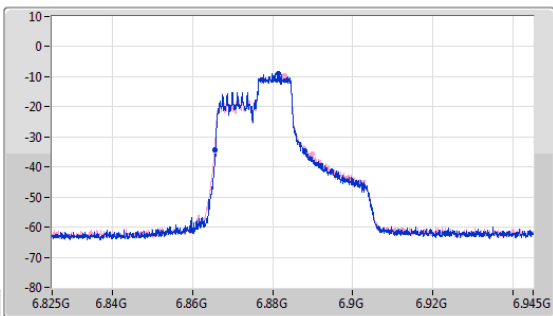

EBW

6845MHz

CF: 6.845GHz  
 Span: 264MHz  
 RBW: 200kHz  
 VBW: 1MHz  
 Sweep Time: 5ms  
 Detector Type: Peak

CF: 6.845GHz  
 Span: 120MHz  
 RBW: 200kHz  
 VBW: 1MHz  
 Sweep Time: 5ms  
 Detector Type: Peak

EBW

6885MHz Straddle 6.525-6.875GHz

CF: 6.885GHz  
 Span: 120MHz  
 RBW: 200kHz  
 VBW: 1MHz  
 Sweep Time: 5ms  
 Detector Type: Peak

CF: 6.885GHz  
 Span: 120MHz  
 RBW: 200kHz  
 VBW: 1MHz  
 Sweep Time: 5ms  
 Detector Type: Peak