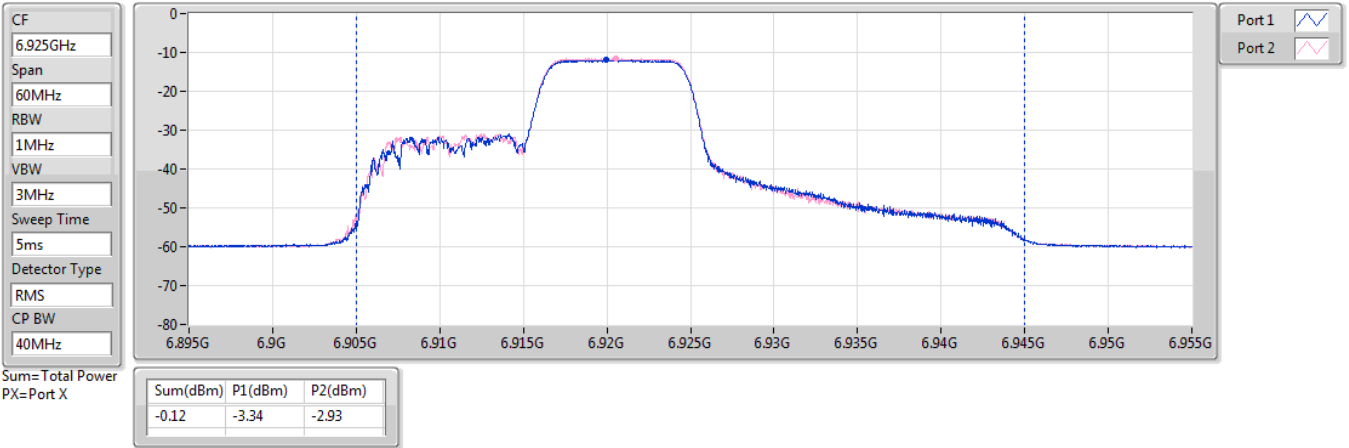

6.875-7.125GHz_802.11ax HEW40_RU106_Index54_40MHz_Nss1,(MCS0)_2TX

AV Power

6925MHz_TX