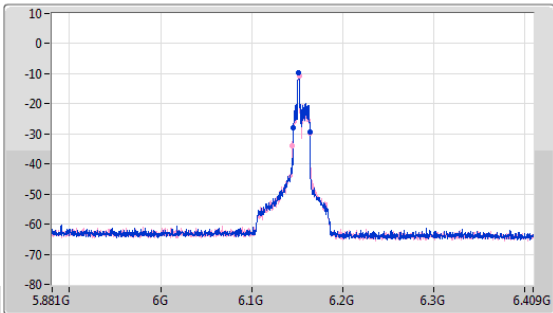

CF: 6.145GHz
Span: 240MHz
RBW: 200kHz
VBW: 1MHz
Sweep Time: 5ms
Detector Type: Peak