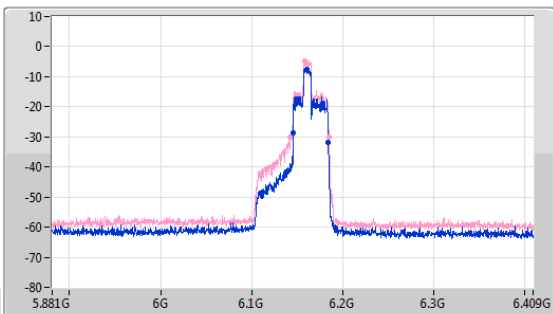

CF: 6.145GHz
Span: 240MHz
RBW: 500kHz
VBW: 2MHz
Sweep Time: 5ms
Detector Type: Peak