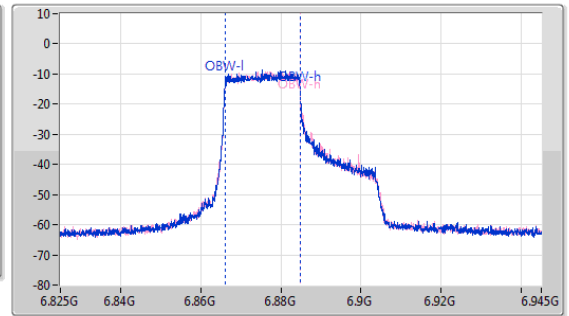

6.525-6.875GHz_802.11ax HEW40_RU242_Index61_40MHz_Nss1,(MCS0)_2TX

EBW

6885MHz Straddle 6.525-6.875GHz