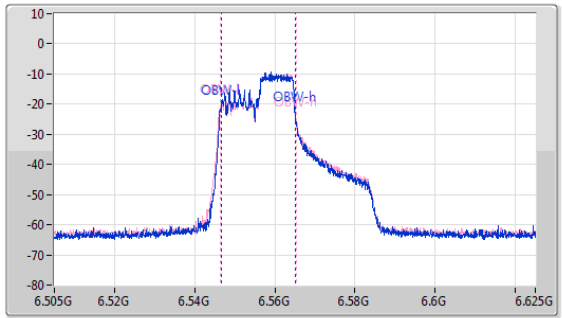

6.425-6.525GHz\_802.11ax HEW40\_RU106\_Index54\_40MHz\_Nss1,(MCS0)\_2TX

EBW

6485MHz

6.425-6.525GHz\_802.11ax HEW40\_RU106\_Index54\_40MHz\_Nss1,(MCS0)\_2TX

EBW

6525MHz Straddle 6.425-6.525GHz

6.525-6.875GHz\_802.11ax HEW40\_RU106\_Index54\_40MHz\_Nss1,(MCS0)\_2TX

EBW

6565MHz

CF: 6.565GHz  
 Span: 264MHz  
 RBW: 200kHz  
 VBW: 1MHz  
 Sweep Time: 5ms  
 Detector Type: Peak

CF: 6.565GHz  
 Span: 120MHz  
 RBW: 200kHz  
 VBW: 1MHz  
 Sweep Time: 5ms  
 Detector Type: Peak