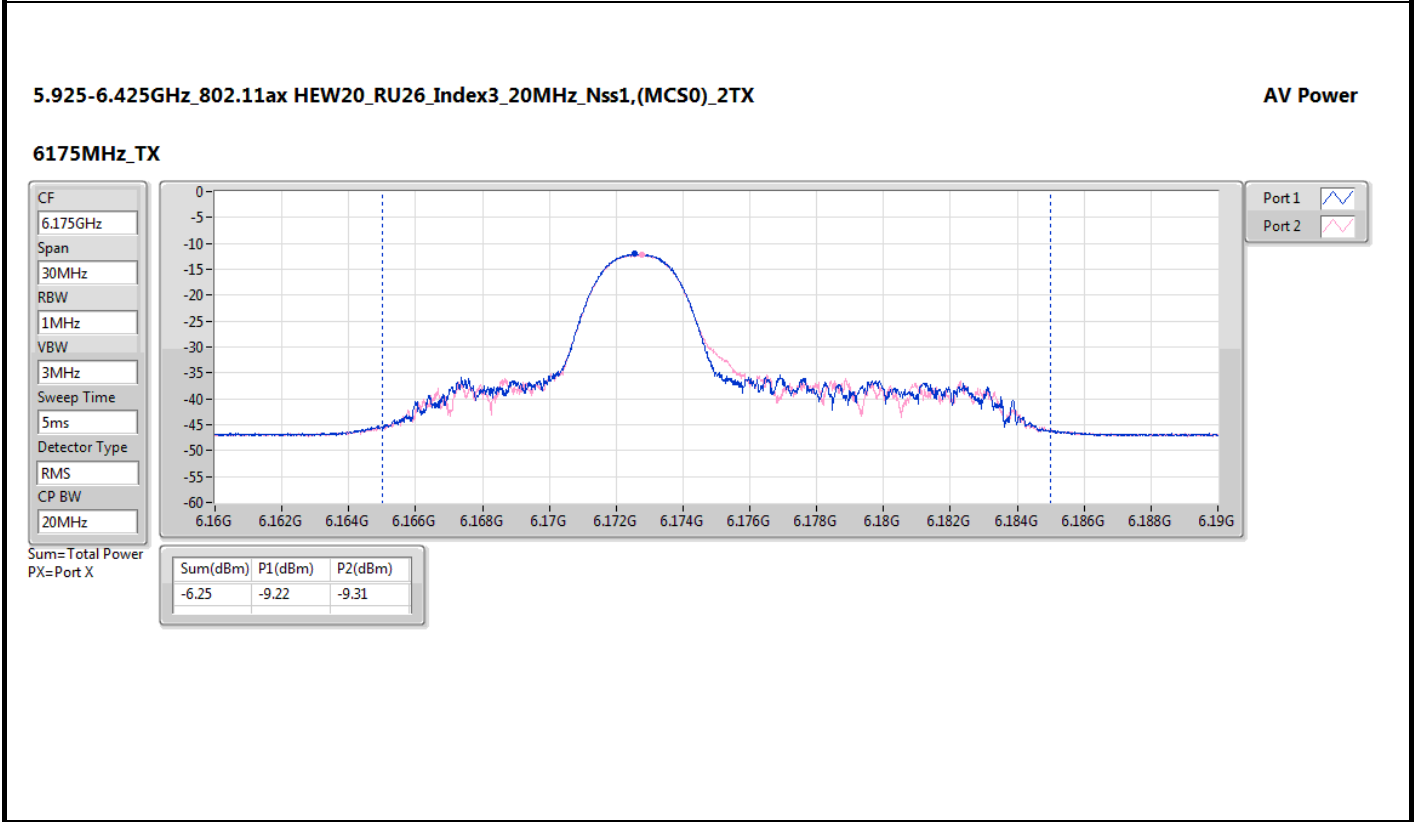

DG = Directional Gain; Port X = Port X output power

6.425-6.525GHz\_802.11ax HEW20\_RU26\_Index3\_20MHz\_Nss1,(MCS0)\_2TX

AV Power

6475MHz\_TX

6.425-6.525GHz\_802.11ax HEW20\_RU26\_Index3\_20MHz\_Nss1,(MCS0)\_2TX