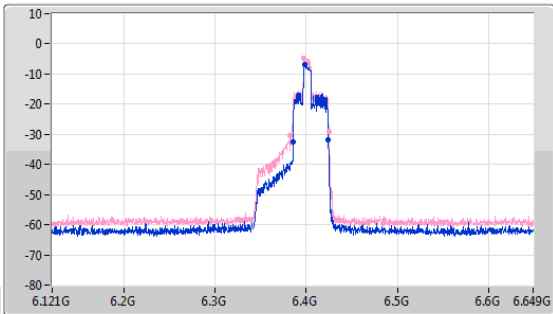

EBW

6145MHz

CF: 6.145GHz  
 Span: 528MHz  
 RBW: 500kHz  
 VBW: 2MHz  
 Sweep Time: 5ms  
 Detector Type: Peak

CF: 6.145GHz  
 Span: 240MHz  
 RBW: 500kHz  
 VBW: 2MHz  
 Sweep Time: 5ms  
 Detector Type: Peak

26dB(Hz)	Fl-26dB(Hz)	Fh-26dB(Hz)	OBW(Hz)	Fl-OBW(Hz)	Fh-OBW(Hz)	Limit(Hz)	Port
38.544M	6.145792G	6.184336G	36.462M	6.146319G	6.182781G	Inf	1
42.24M	6.142624G	6.184864G	36.702M	6.146079G	6.182781G	Inf	2

5.925-6.425GHz\_802.11ax HEW80\_RU106\_Index58\_80MHz\_Nss1,(MCS0)\_2TX

EBW

6385MHz

CF  
6.385GHz  
Span  
528MHz  
RBW  
500kHz  
VBW  
2MHz  
Sweep Time  
5ms  
Detector Type  
Peak

CF  
6.385GHz  
Span  
240MHz  
RBW  
500kHz  
VBW  
2MHz  
Sweep Time  
5ms  
Detector Type  
Peak