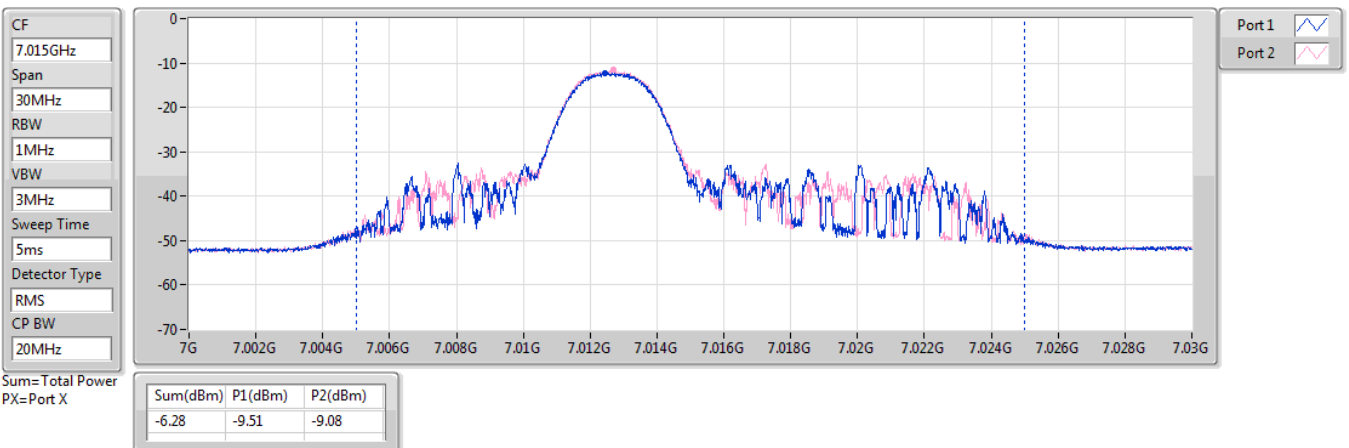

6.875-7.125GHz_802.11ax HEW20_RU26_Index3_20MHz_Nss1,(MCS0)_2TX

AV Power

7015MHz_TX