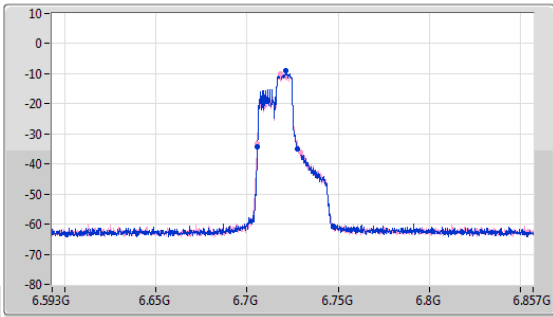

CF: 6.725GHz
Span: 120MHz
RBW: 200kHz
VBW: 1MHz
Sweep Time: 5ms
Detector Type: Peak