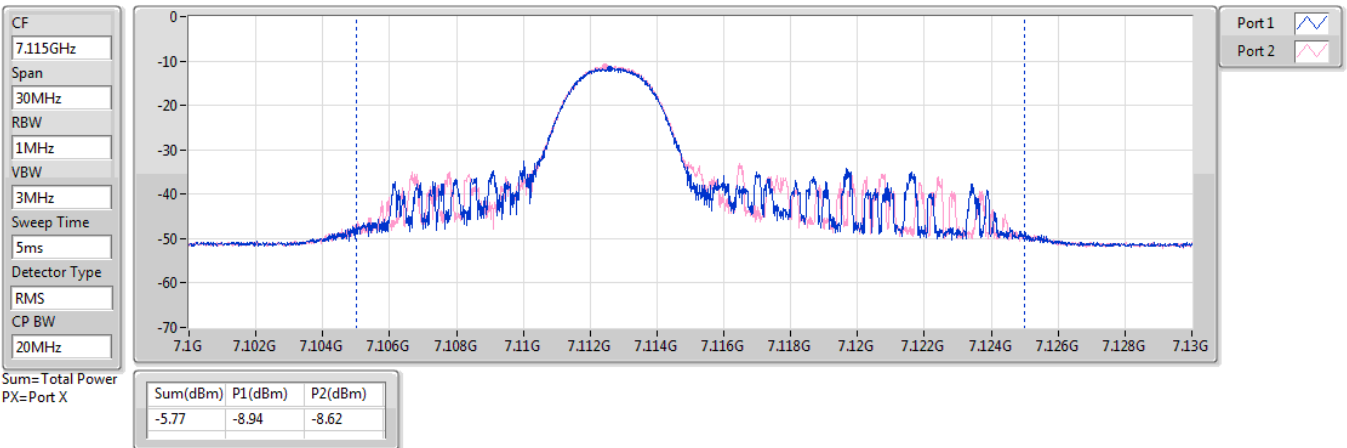

6.875-7.125GHz_802.11ax HEW20_RU26_Index3_20MHz_Nss1,(MCS0)_2TX

AV Power

7115MHz_TX