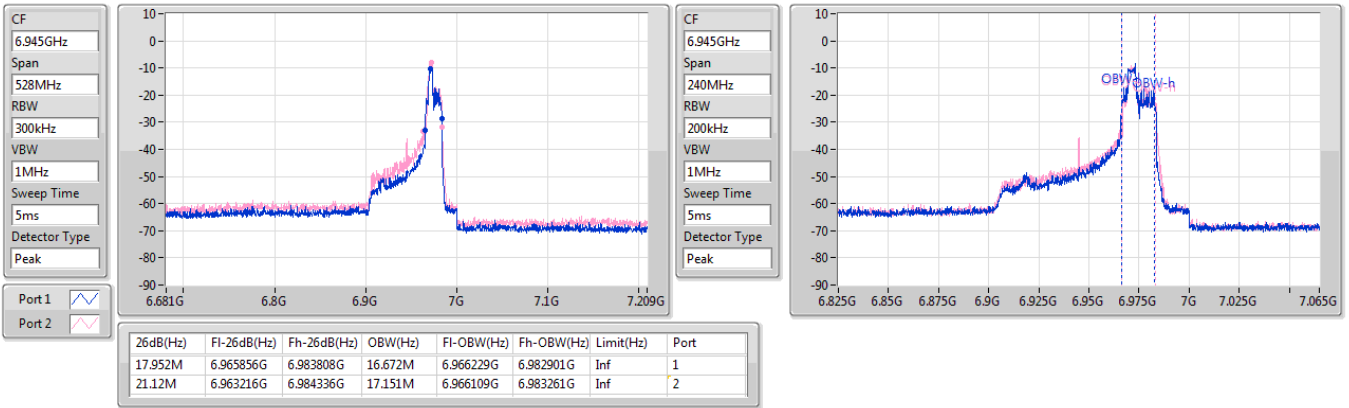

EBW

6865MHz Straddle 6.525-6.875GHz

6.875-7.125GHz\_802.11ax HEW80\_RU52\_Index50\_80MHz\_Nss1,(MCS0)\_2TX

EBW

6945MHz

6.875-7.125GHz\_802.11ax HEW80\_RU52\_Index50\_80MHz\_Nss1,(MCS0)\_2TX

EBW

7025MHz

5.925-6.425GHz\_802.11ax HEW80\_RU106\_Index58\_80MHz\_Nss1,(MCS0)\_2TX

EBW

5985MHz

CF: 5.985GHz  
 Span: 528MHz  
 RBW: 500kHz  
 VBW: 2MHz  
 Sweep Time: 5ms  
 Detector Type: Peak

CF: 5.985GHz  
 Span: 240MHz  
 RBW: 500kHz  
 VBW: 2MHz  
 Sweep Time: 5ms  
 Detector Type: Peak