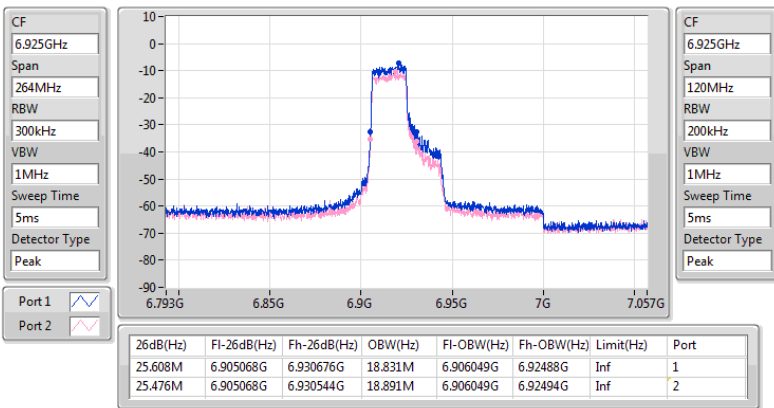

EBW

6885MHz Straddle 6.525-6.875GHz

6.875-7.125GHz\_802.11ax HEW40\_RU242\_Index61\_40MHz\_Nss1,(MCS0)\_2TX

EBW

6925MHz

6.875-7.125GHz\_802.11ax HEW40\_RU242\_Index61\_40MHz\_Nss1,(MCS0)\_2TX

EBW

7005MHz

CF: 7.005GHz  
 Span: 264MHz  
 RBW: 300kHz  
 VBW: 1MHz  
 Sweep Time: 5ms  
 Detector Type: Peak  
 Port 1: [Waveform icon]  
 Port 2: [Waveform icon]

CF: 7.005GHz  
 Span: 120MHz  
 RBW: 200kHz  
 VBW: 1MHz  
 Sweep Time: 5ms  
 Detector Type: Peak