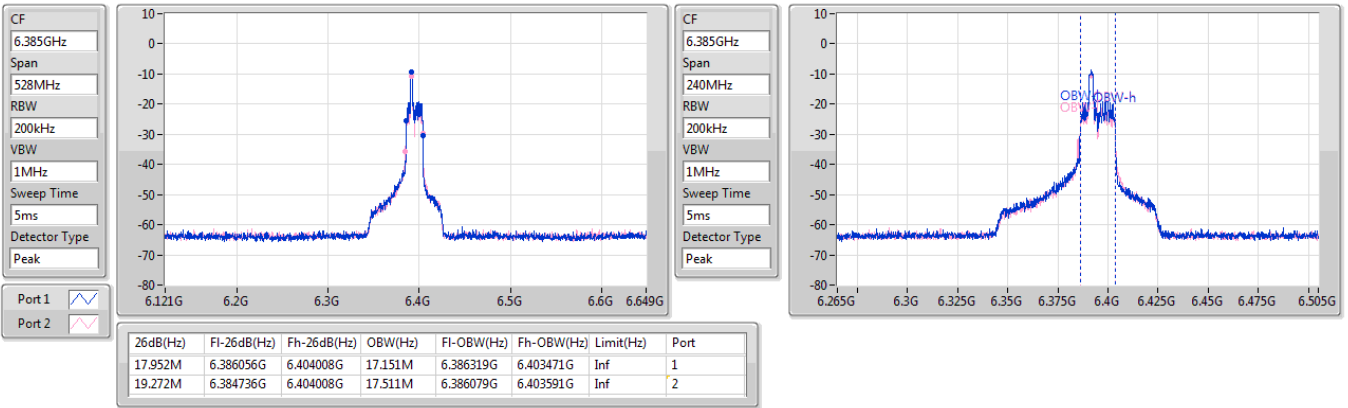

5.925-6.425GHz_802.11ax HEW80_RU26_Index21_80MHz_Nss1,(MCS0)_2TX

EBW

6385MHz