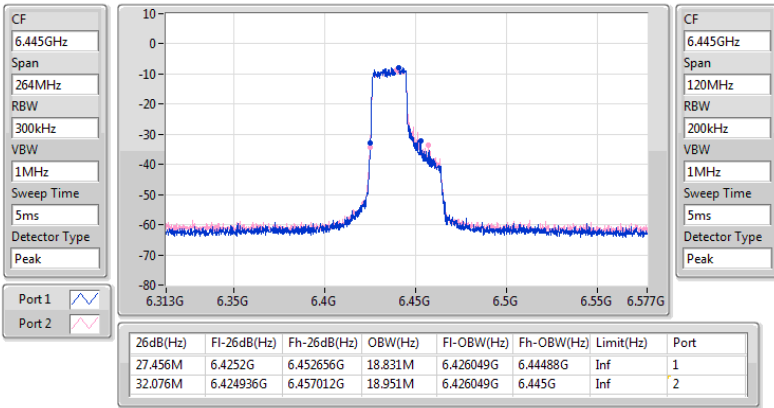

6.425-6.525GHz_802.11ax HEW40_RU242_Index61_40MHz_Nss1,(MCS0)_2TX

EBW

6445MHz