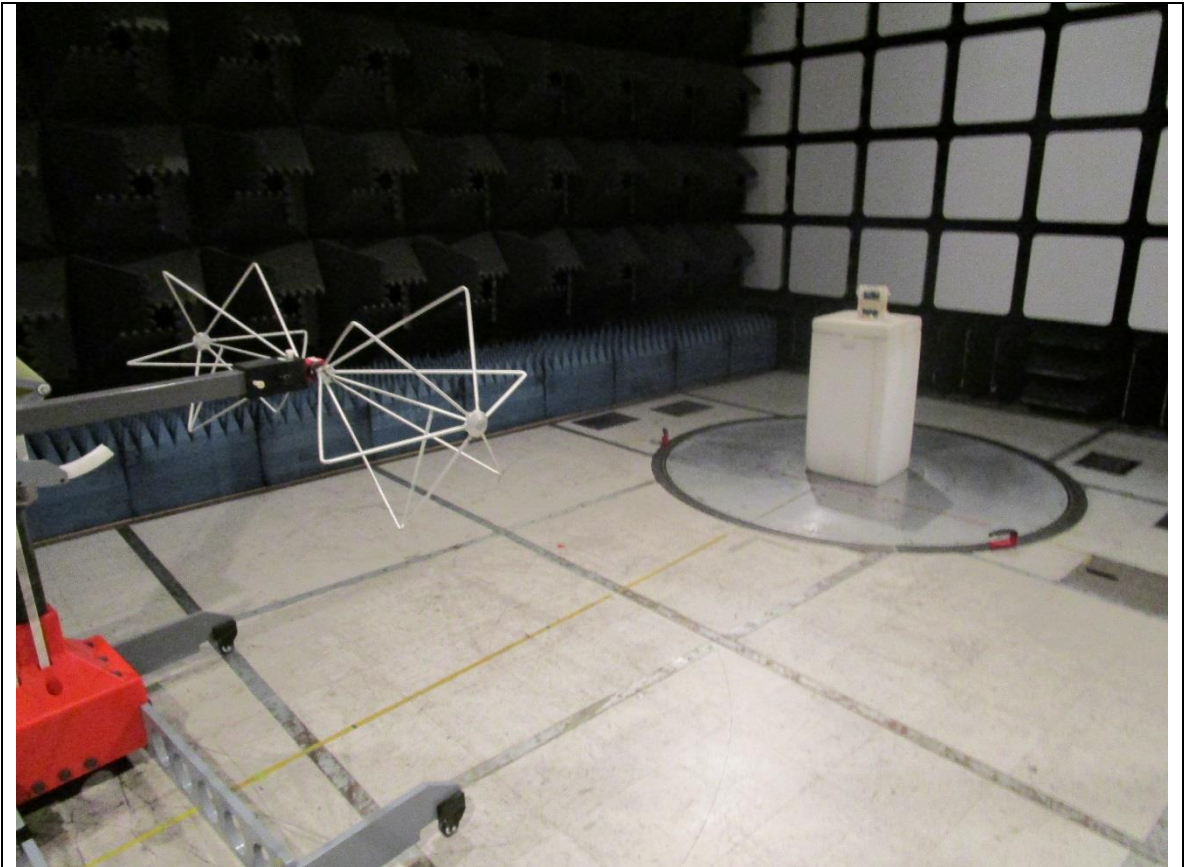

TEST SETUP PHOTOS	
Company Name	Laird Technologies, Inc.
FCC ID #	SQG-RM191

A. Radiated emissions measurements

EUT Vertical orientation

TEST SETUP PHOTOS	
Company Name	Laird Technologies, Inc.
FCC ID #	SQG-RM191

EUT Side orientation

TEST SETUP PHOTOS	
Company Name	Laird Technologies, Inc.
FCC ID #	SQG-RM191

EUT Flat orientation

TEST SETUP PHOTOS	
Company Name	Laird Technologies, Inc.
FCC ID #	SQG-RM191

Above 1 GHz measurement setup

TEST SETUP PHOTOS	
Company Name	Laird Technologies, Inc.
FCC ID #	SQG-RM191

Below 1GHz measurement setup

<u>TEST SETUP PHOTOS</u>	
Company Name	Laird Technologies, Inc.
FCC ID #	SQG-RM191