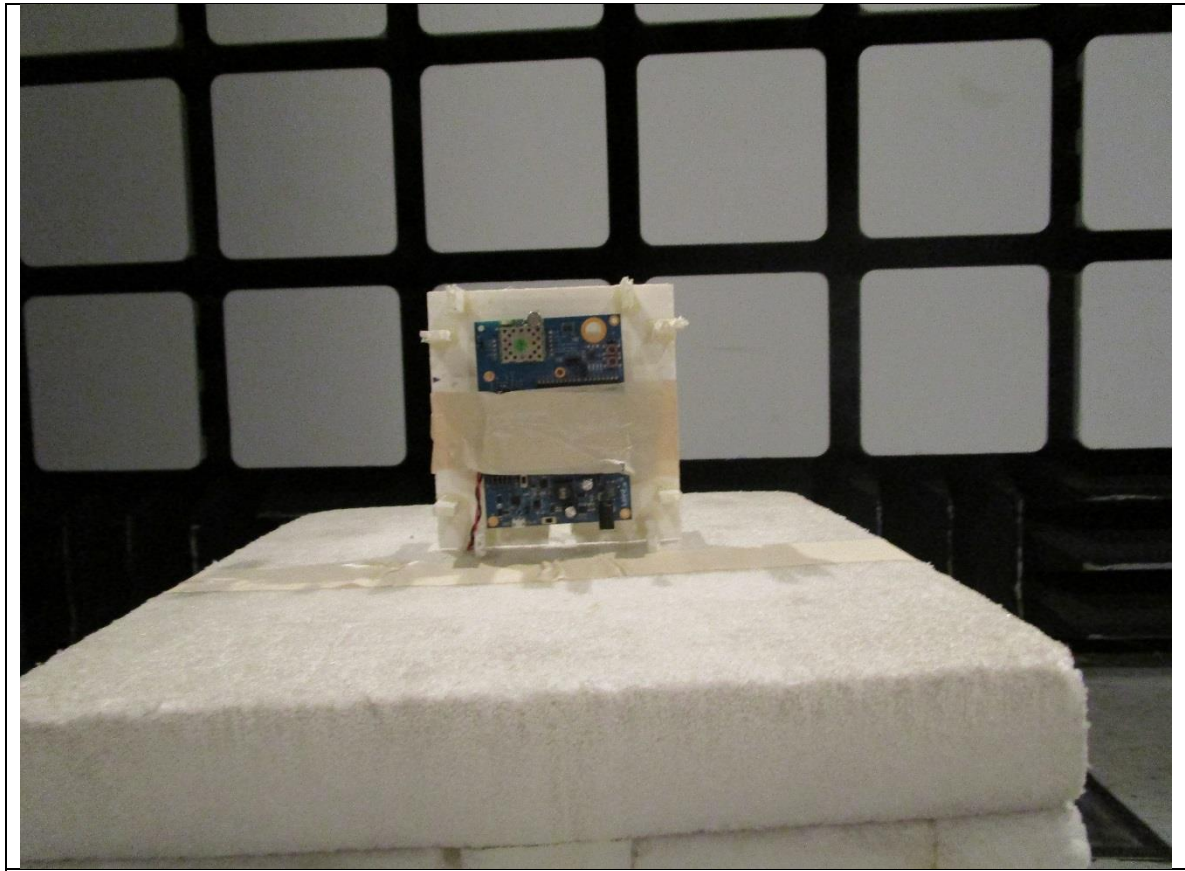

TEST SETUP PHOTOS	
Company Name	Laird Technologies, Inc.
FCC ID #	SQG-RM191

A. Radiated emissions measurements

EUT Vertical orientation

TEST SETUP PHOTOS	
Company Name	Laird Technologies, Inc.
FCC ID #	SQG-RM191

EUT Side orientation

TEST SETUP PHOTOS	
Company Name	Laird Technologies, Inc.
FCC ID #	SQG-RM191

EUT Flat orientation

TEST SETUP PHOTOS	
Company Name	Laird Technologies, Inc.
FCC ID #	SQG-RM191

Above 1 GHz measurement setup

TEST SETUP PHOTOS	
Company Name	Laird Technologies, Inc.
FCC ID #	SQG-RM191

Below 1GHz measurement setup

<u>TEST SETUP PHOTOS</u>	
Company Name	Laird Technologies, Inc.
FCC ID #	SQG-RM191