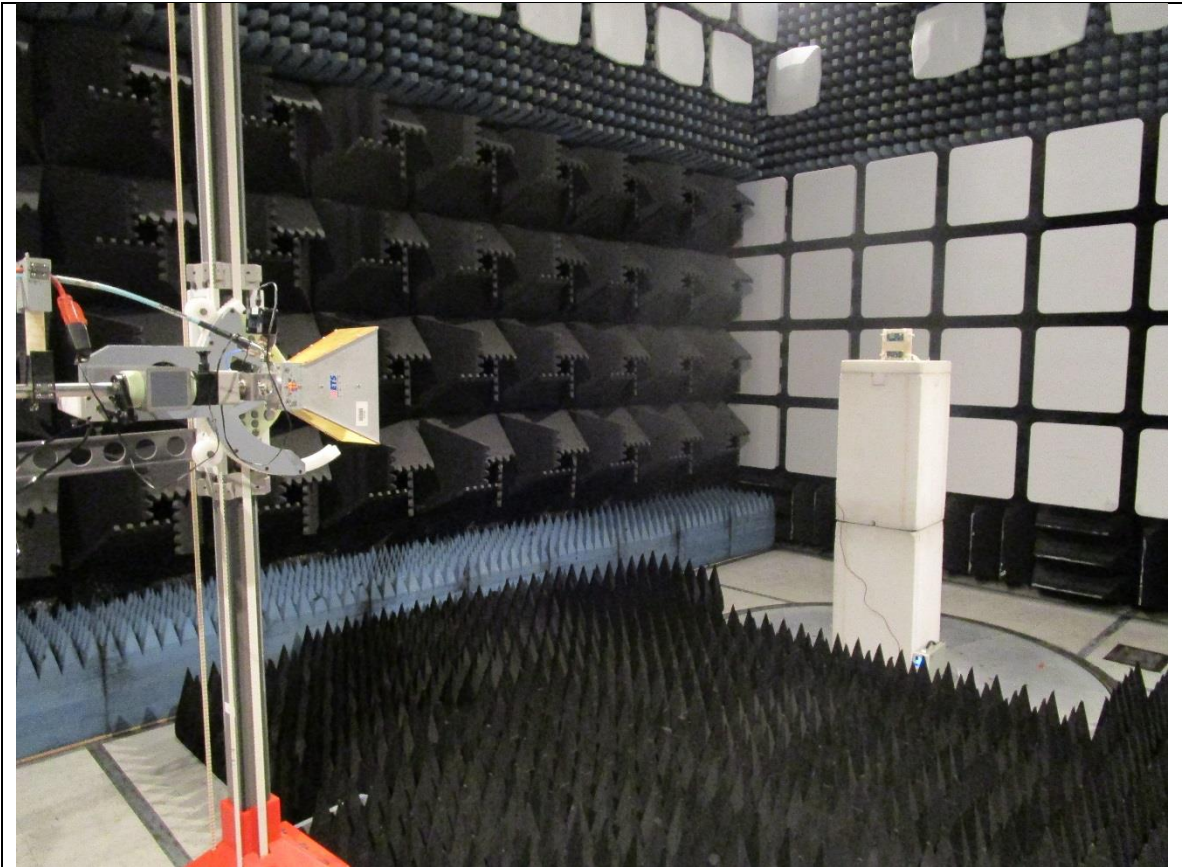

TEST SETUP PHOTOS	
Company Name	Laird Technologies, Inc.
FCC ID #	SQG-RM191

A. Radiated emissions measurements

EUT Vertical orientation

TEST SETUP PHOTOS	
Company Name	Laird Technologies, Inc.
FCC ID #	SQG-RM191

EUT Side orientation

TEST SETUP PHOTOS	
Company Name	Laird Technologies, Inc.
FCC ID #	SQG-RM191

EUT Flat orientation

TEST SETUP PHOTOS	
Company Name	Laird Technologies, Inc.
FCC ID #	SQG-RM191

Above 1 GHz measurement setup

TEST SETUP PHOTOS	
Company Name	Laird Technologies, Inc.
FCC ID #	SQG-RM191

Below 1GHz measurement setup

<u>TEST SETUP PHOTOS</u>	
Company Name	Laird Technologies, Inc.
FCC ID #	SQG-RM191