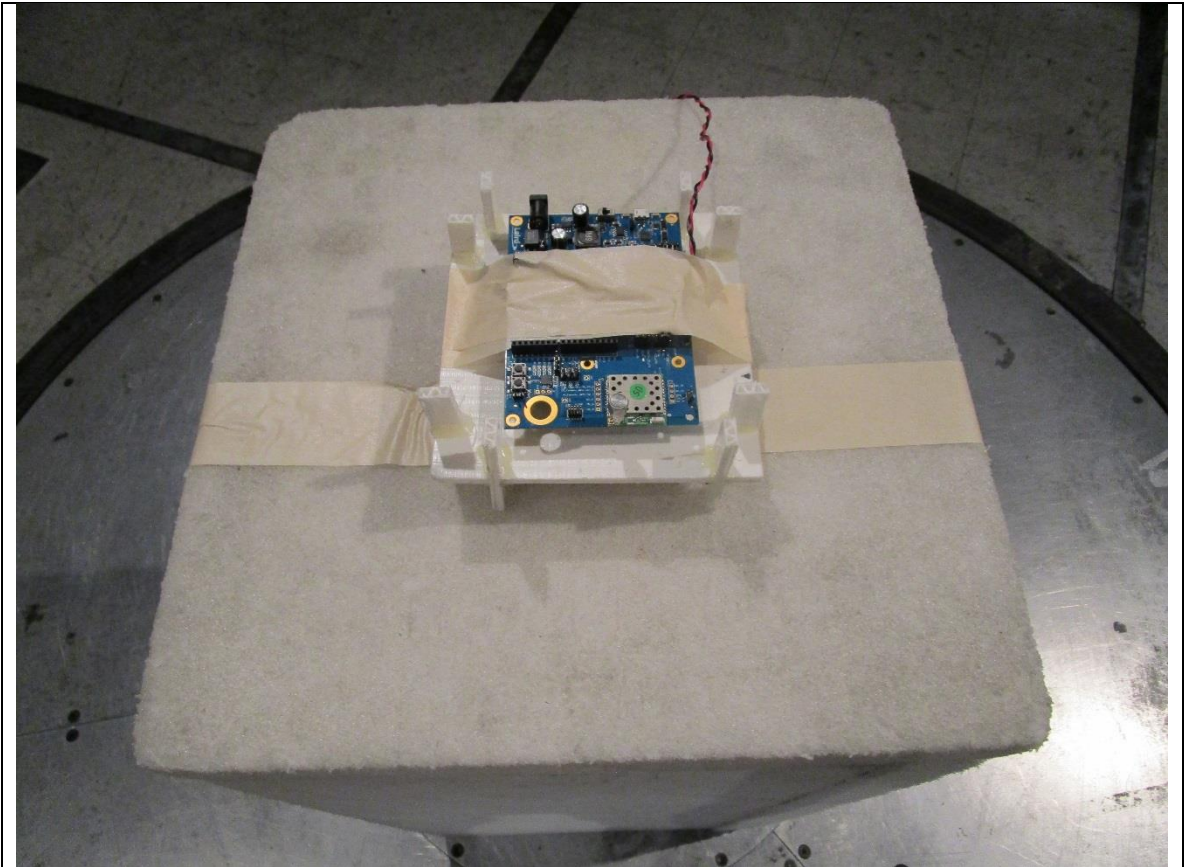

TEST SETUP PHOTOS	
Company Name	Laird Technologies, Inc.
FCC ID #	SQG-RM191

A. Radiated emissions measurements

EUT Vertical orientation

TEST SETUP PHOTOS	
Company Name	Laird Technologies, Inc.
FCC ID #	SQG-RM191

EUT Side orientation

TEST SETUP PHOTOS	
Company Name	Laird Technologies, Inc.
FCC ID #	SQG-RM191

EUT Flat orientation

TEST SETUP PHOTOS	
Company Name	Laird Technologies, Inc.
FCC ID #	SQG-RM191

Above 1 GHz measurement setup

TEST SETUP PHOTOS	
Company Name	Laird Technologies, Inc.
FCC ID #	SQG-RM191

Below 1GHz measurement setup

<u>TEST SETUP PHOTOS</u>	
Company Name	Laird Technologies, Inc.
FCC ID #	SQG-RM191