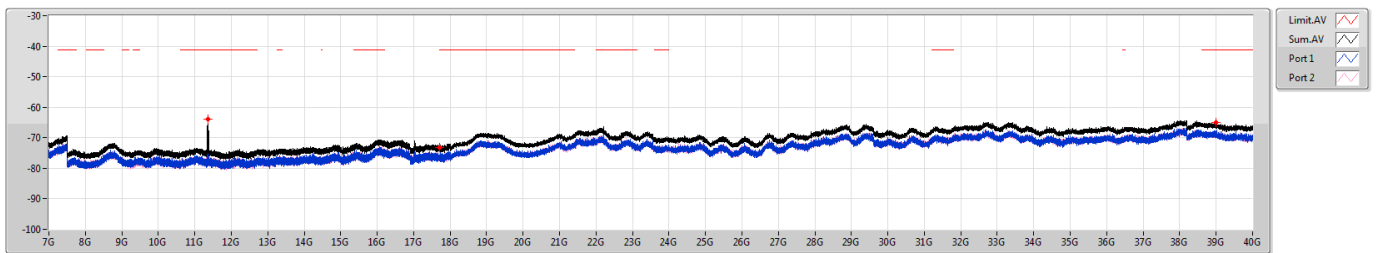

5.47-5.725GHz\_802.11ax\_HEW80\_RU242\_Index62\_80MHz\_Nss1,(MCS0)\_2TX

CSE [PK]

5690MHz Straddle 5.47-5.725GHz

5.47-5.725GHz\_802.11ax\_HEW80\_RU242\_Index62\_80MHz\_Nss1,(MCS0)\_2TX

CSE [AV]

5690MHz Straddle 5.47-5.725GHz