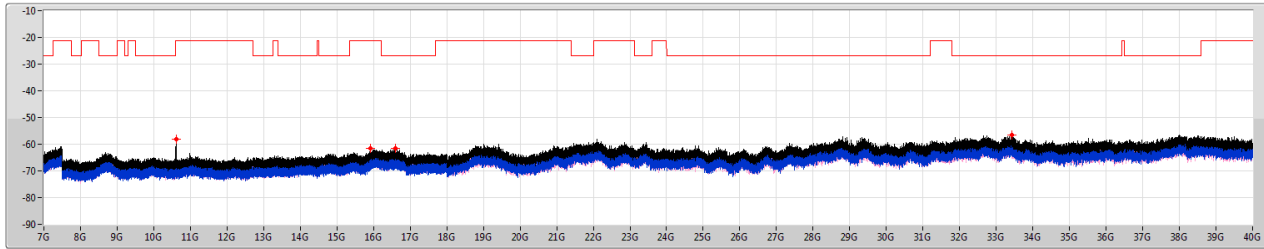

5.25-5.35GHz_802.11ax_HEW40_RU106_Index54_40MHz_Nss1,(MCS0)_2TX

CSE [PK]

5310MHz