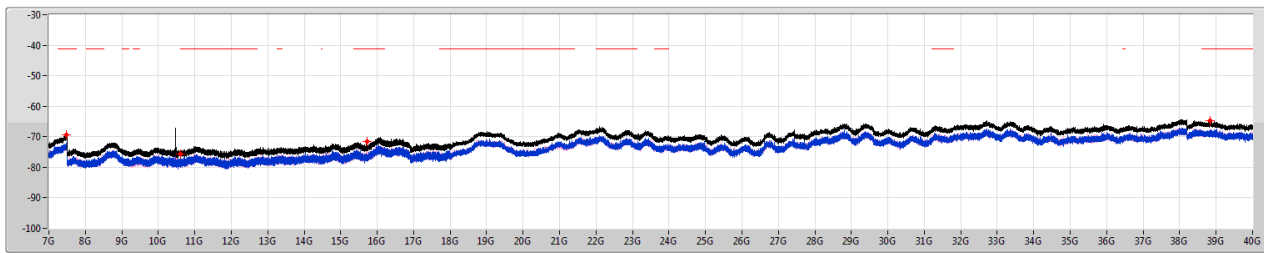

5.15-5.25GHz\_802.11ax HEW40\_RU26\_Index12\_40MHz\_Nss1,(MCS0)\_2TX

CSE [PK]

5230MHz

5.15-5.25GHz\_802.11ax HEW40\_RU26\_Index12\_40MHz\_Nss1,(MCS0)\_2TX

CSE [AV]

5230MHz

5.25-5.35GHz\_802.11ax\_HEW40\_RU26\_Index12\_40MHz\_Nss1,(MCS0)\_2TX