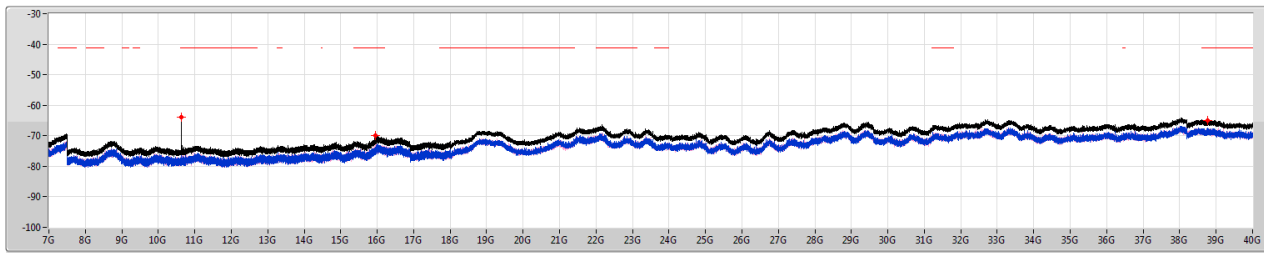

5.25-5.35GHz\_802.11ax\_HEW40\_RU52\_Index42\_40MHz\_Nss1,(MCS0)\_2TX

CSE [PK]

5310MHz

5.25-5.35GHz\_802.11ax\_HEW40\_RU52\_Index42\_40MHz\_Nss1,(MCS0)\_2TX

CSE [AV]

5310MHz

5.47-5.725GHz\_802.11ax HEW40\_RU52\_Index42\_40MHz\_Nss1,(MCS0)\_2TX