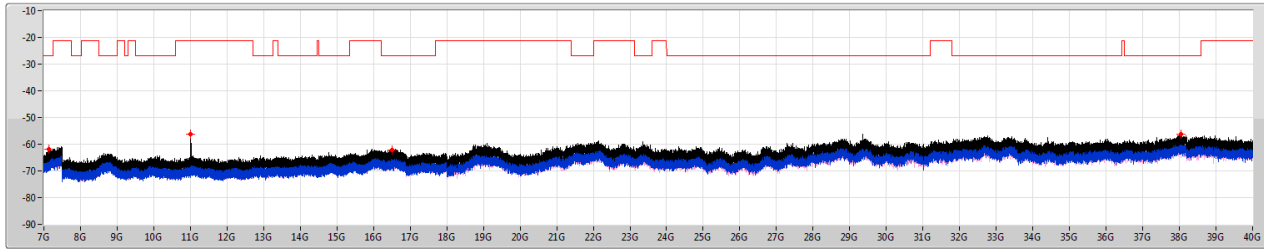

5.47-5.725GHz_802.11ax HEW40_RU106_Index54_40MHz_Nss1,(MCS0)_2TX

CSE [PK]

5510MHz

Limit:PK
Sum:PK
Port 1
Port 2

F-Start(Hz)	F-Stop(Hz)	RBW(Hz)	Type	Freq(Hz)	Psum(dBm)	P1(dBm)	P2(dBm)
7G	18G	1M	PK	7.13372G	-61.86	-67.86	-63.11
7G	18G	1M	PK	11.00847G	-56.37	-67.70	-56.70
7G	18G	1M	PK	16.50263G	-62.04	-65.55	-64.61
18G	40G	1M	PK	38.03788G	-56.11	-57.65	-61.35

5.47-5.725GHz_802.11ax HEW40_RU106_Index54_40MHz_Nss1,(MCS0)_2TX

CSE [AV]

5510MHz