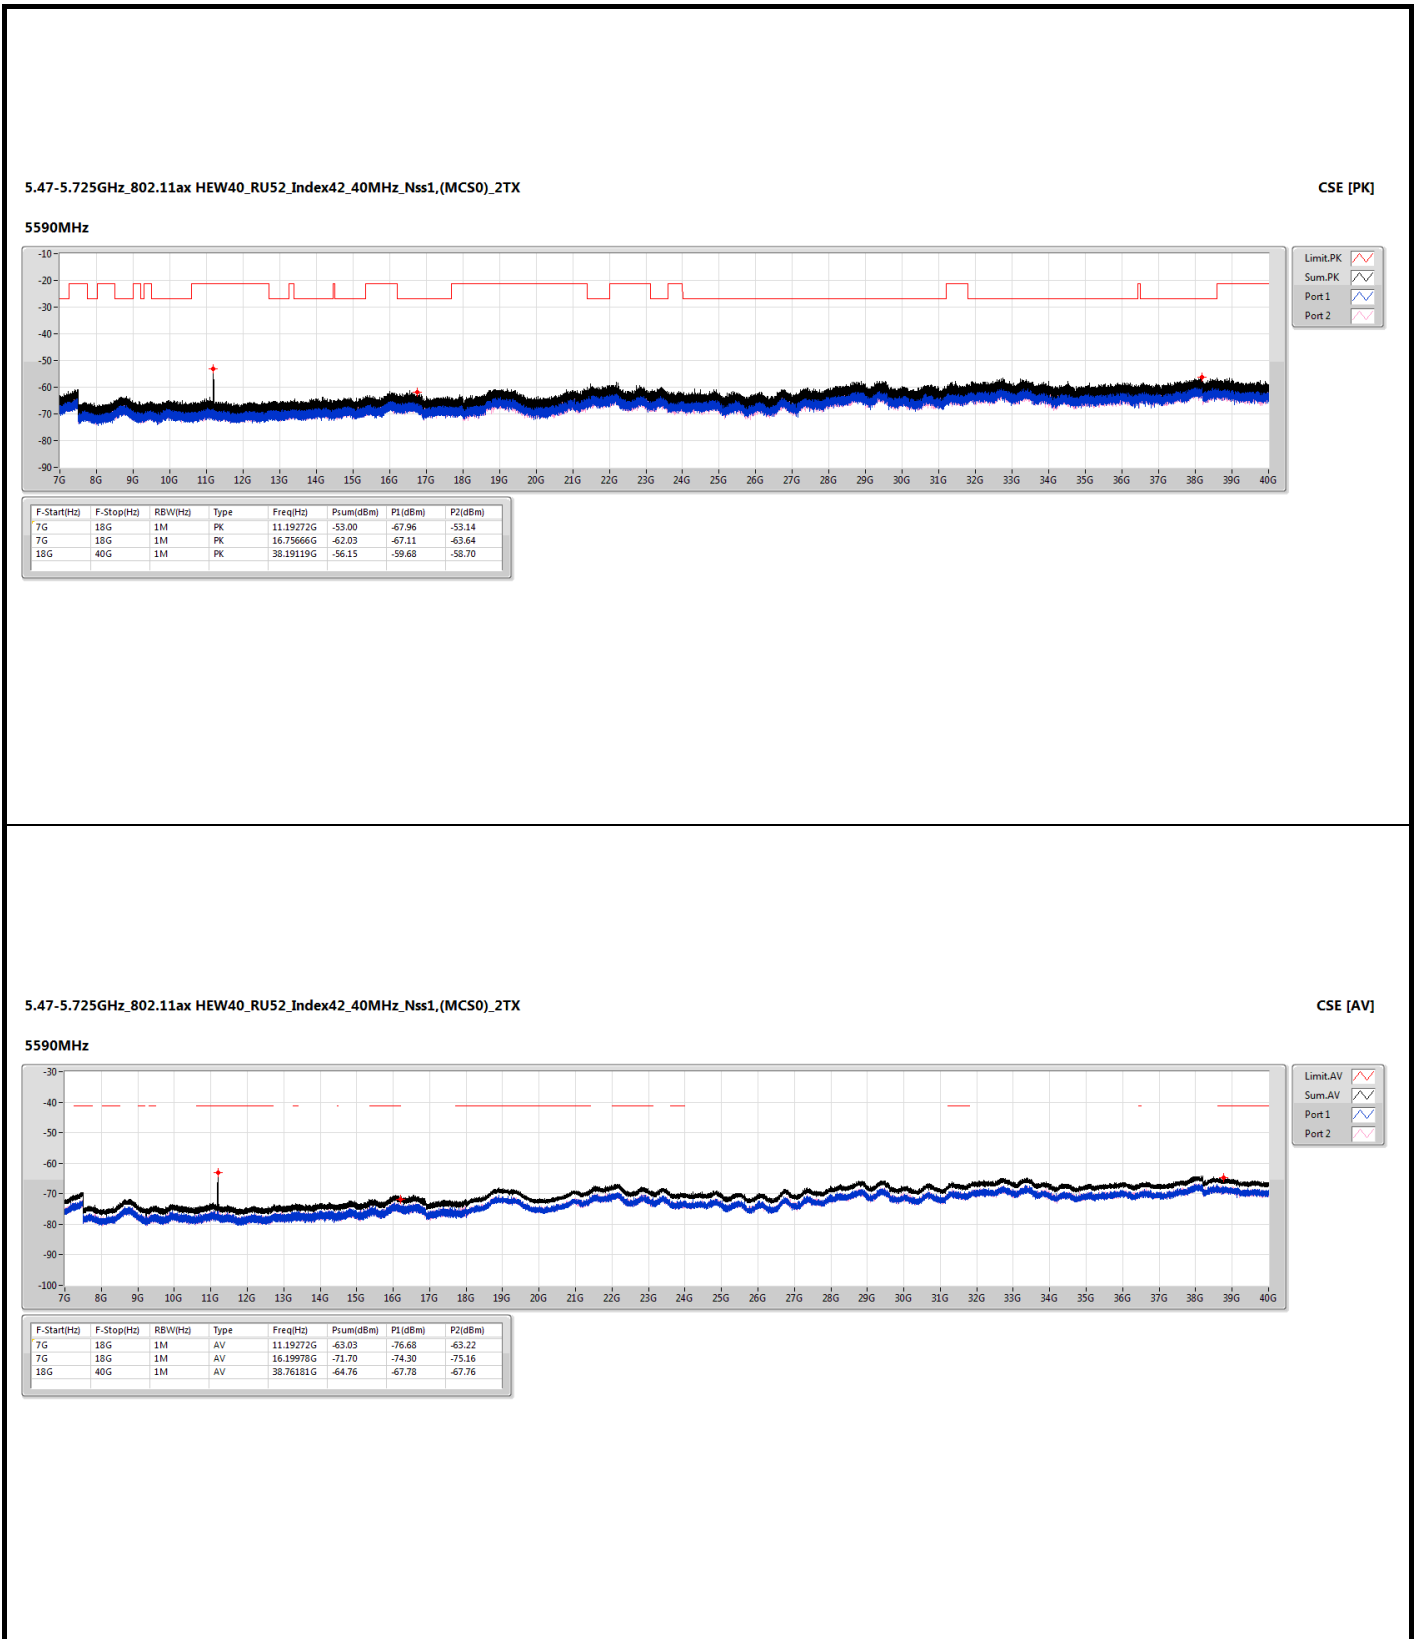

5.25-5.35GHz\_802.11ax\_HEW40\_RU52\_Index42\_40MHz\_Nss1,(MCS0)\_2TX

CSE [PK]

5310MHz

5.25-5.35GHz\_802.11ax\_HEW40\_RU52\_Index42\_40MHz\_Nss1,(MCS0)\_2TX

CSE [AV]

5310MHz

5.47-5.725GHz\_802.11ax HEW40\_RU52\_Index42\_40MHz\_Nss1,(MCS0)\_2TX