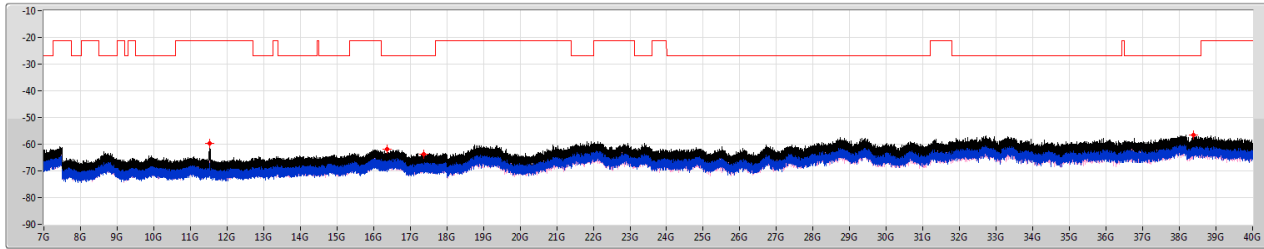

5.725-5.85GHz_802.11ax_HEW80_RU242_Index62_80MHz_Nss1,(MCS0)_2TX

CSE [PK]

5775MHz

Limit:PK ☒

Sum:PK ☒

Port 1 ☒

Port 2 ☒

F-Start(Hz)	F-Stop(Hz)	RBW(Hz)	Type	Freq(Hz)	Psum(dBm)	P1(dBm)	P2(dBm)
7G	18G	1M	PK	11.532G	-59.68	-70.59	-60.05
7G	18G	1M	PK	16.37509G	-61.86	-63.46	-66.96
7G	18G	1M	PK	17.37747G	-63.80	-68.43	-65.63
18G	40G	1M	PK	38.38231G	-56.61	-57.92	-62.47

5.725-5.85GHz_802.11ax_HEW80_RU242_Index62_80MHz_Nss1,(MCS0)_2TX

CSE [AV]

5775MHz