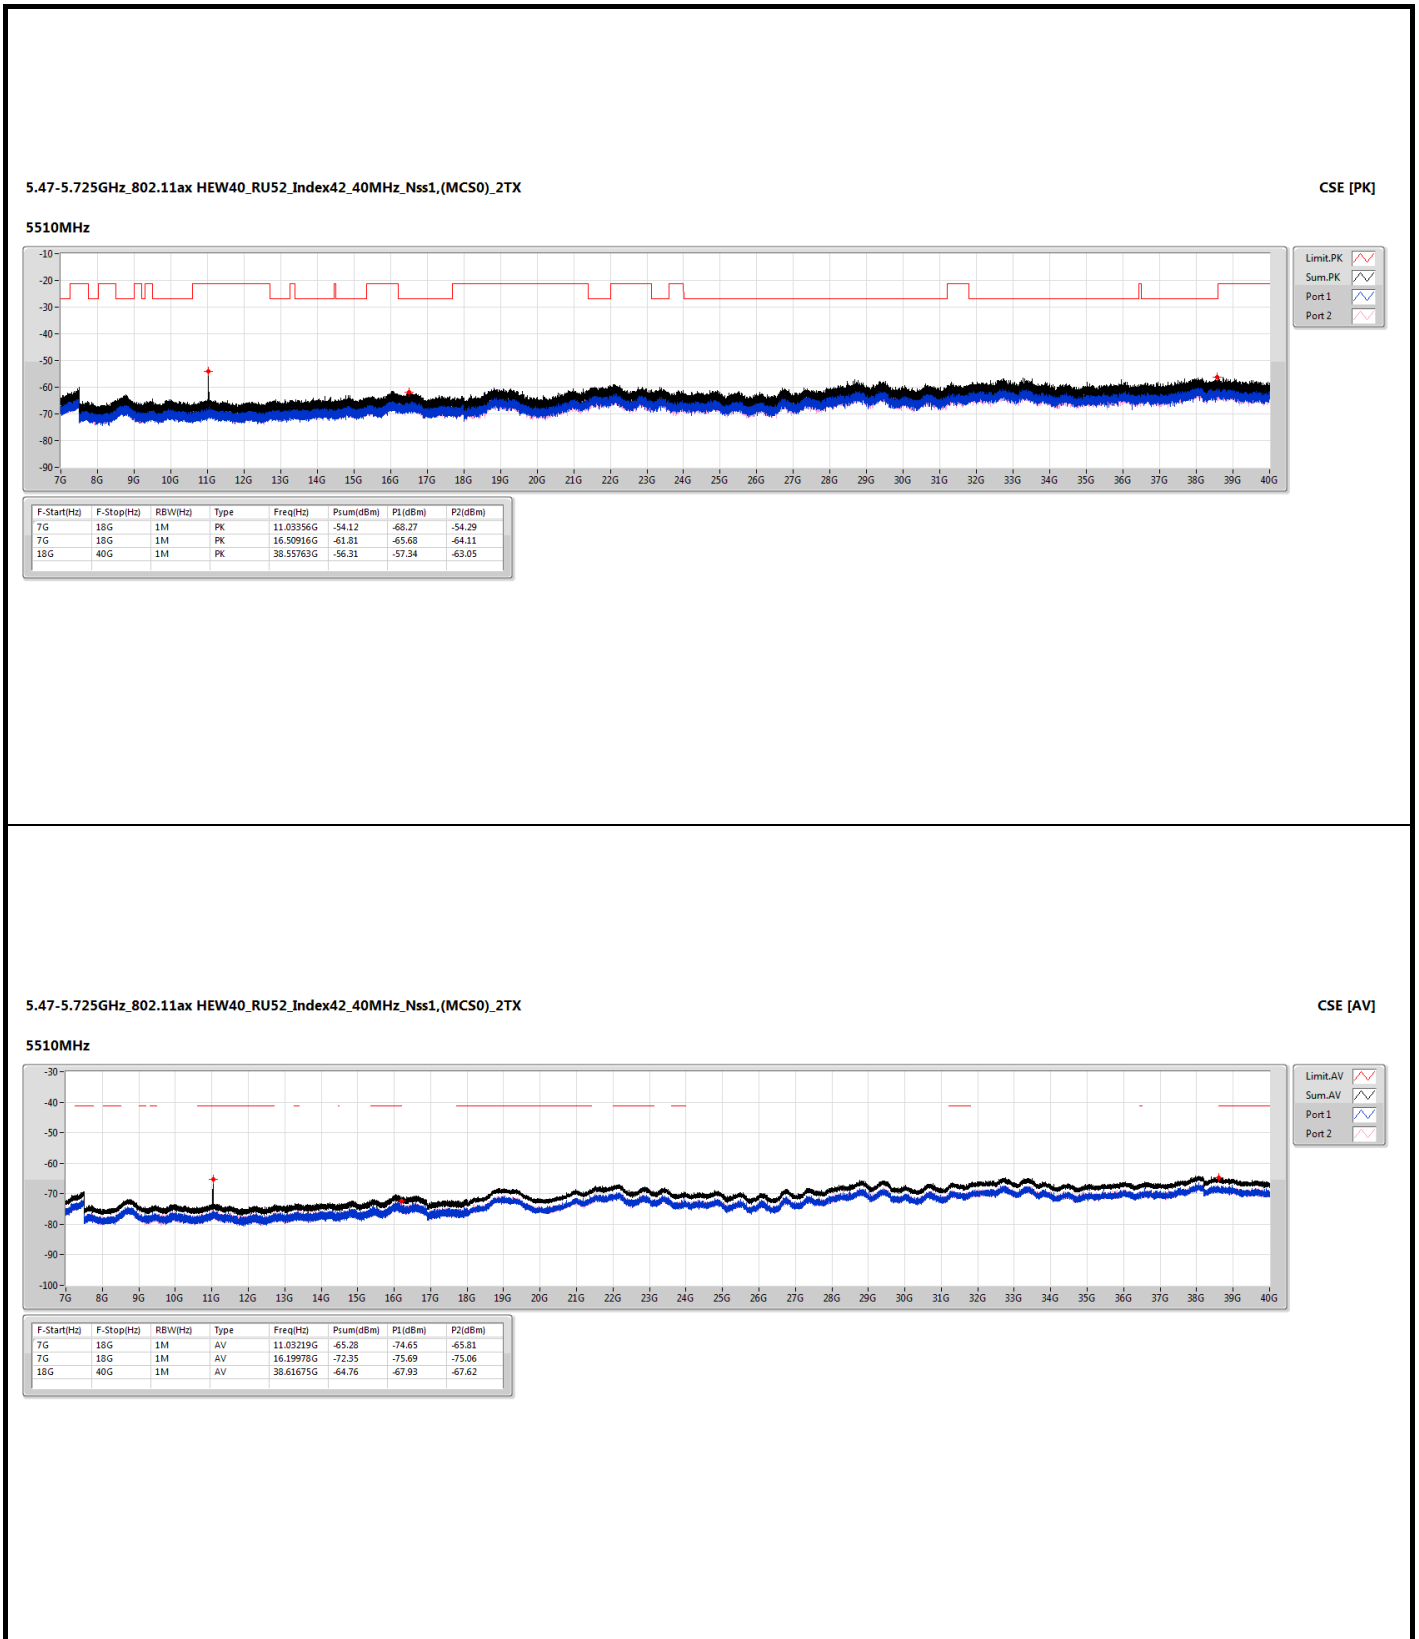

5.25-5.35GHz\_802.11ax\_HEW40\_RU52\_Index42\_40MHz\_Nss1,(MCS0)\_2TX

CSE [PK]

5310MHz

5.25-5.35GHz\_802.11ax\_HEW40\_RU52\_Index42\_40MHz\_Nss1,(MCS0)\_2TX

CSE [AV]

5310MHz

5.47-5.725GHz\_802.11ax HEW40\_RU52\_Index42\_40MHz\_Nss1,(MCS0)\_2TX