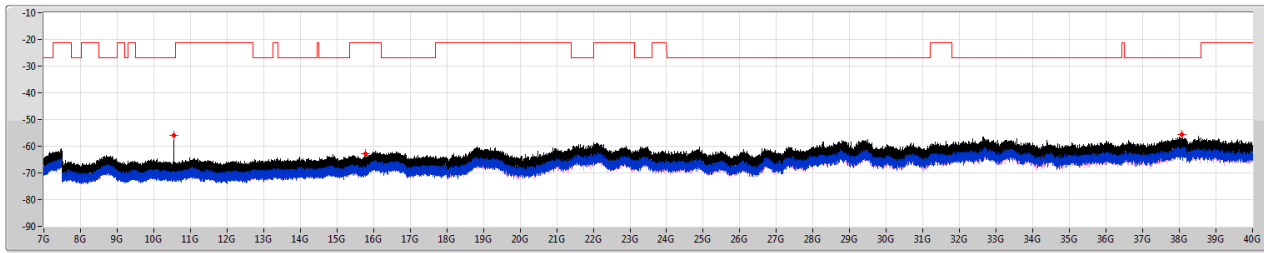

5.25-5.35GHz_802.11ax_HEW40_RU26_Index12_40MHz_Nss1,(MCS0)_2TX

CSE [PK]

5270MHz

Limit.PK ☒
Sum.PK ☒
Port 1 ☒
Port 2 ☒

F-Start(Hz)	F-Stop(Hz)	RBW(Hz)	Type	Freq(Hz)	Psum(dBm)	P1(dBm)	P2(dBm)
7G	18G	1M	PK	10.55541G	-56.02	-66.76	-56.40
7G	18G	1M	PK	15.70075G	-62.79	-65.72	-65.89
18G	40G	1M	PK	38.05968G	-55.57	-60.89	-57.08

5.25-5.35GHz_802.11ax_HEW40_RU26_Index12_40MHz_Nss1,(MCS0)_2TX

CSE [AV]

5270MHz