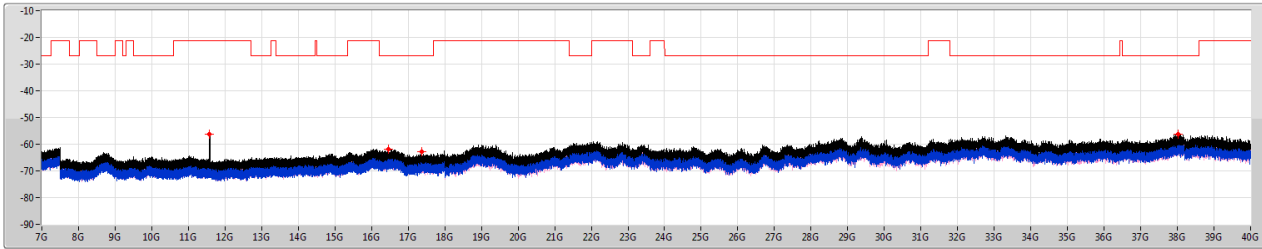

5.725-5.85GHz_802.11ax_HEW40_RU106_Index54_40MHz_Nss1,(MCS0)_2TX

CSE [PK]

5795MHz

- Limit.PK ☒
- Sum.PK ☒
- Port 1 ☒
- Port 2 ☒

F-Start(Hz)	F-Stop(Hz)	RBW(Hz)	Type	Freq(Hz)	Psum(dBm)	P1(dBm)	P2(dBm)
7G	18G	1M	PK	11.57909G	-56.25	-66.64	-56.67
7G	18G	1M	PK	16.46756G	-61.80	-65.01	-64.61
7G	18G	1M	PK	17.36853G	-62.71	-67.33	-64.55
18G	40G	1M	PK	38.02963G	-56.20	-58.75	-59.73

5.725-5.85GHz_802.11ax_HEW40_RU106_Index54_40MHz_Nss1,(MCS0)_2TX

CSE [AV]

5795MHz