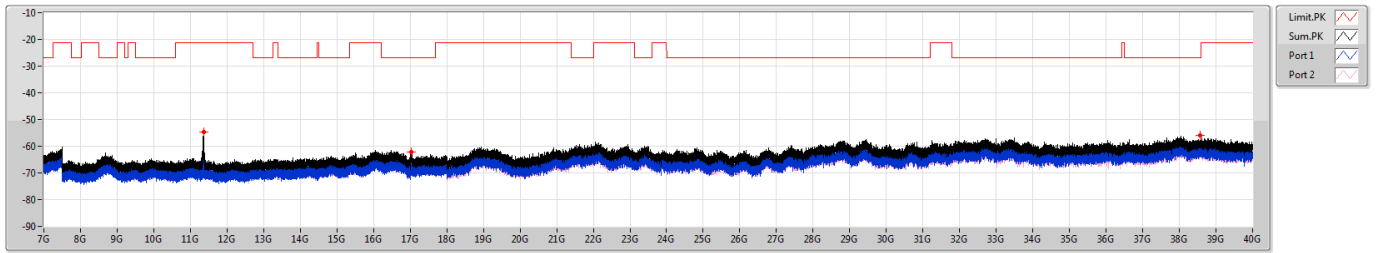

5.47-5.725GHz_802.11ax_HEW80_RU242_Index62_80MHz_Nss1,(MCS0)_2TX

CSE [PK]

5690MHz Straddle 5.47-5.725GHz