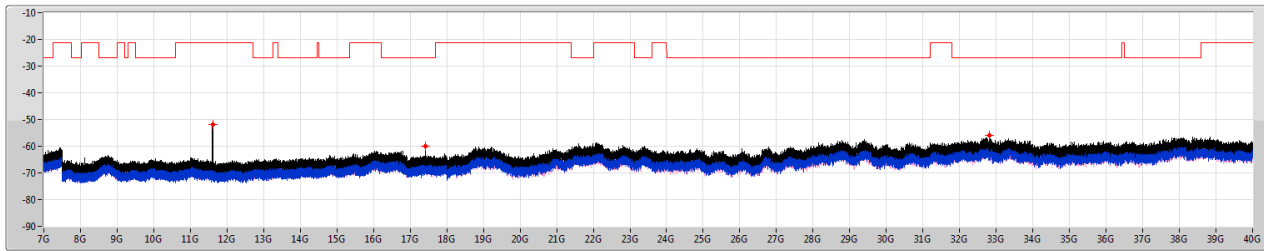

5.725-5.85GHz_802.11ax_HEW40_RU26_index12_40MHz_Nss1,(MCS0)_2TX

CSE [PK]

5795MHz