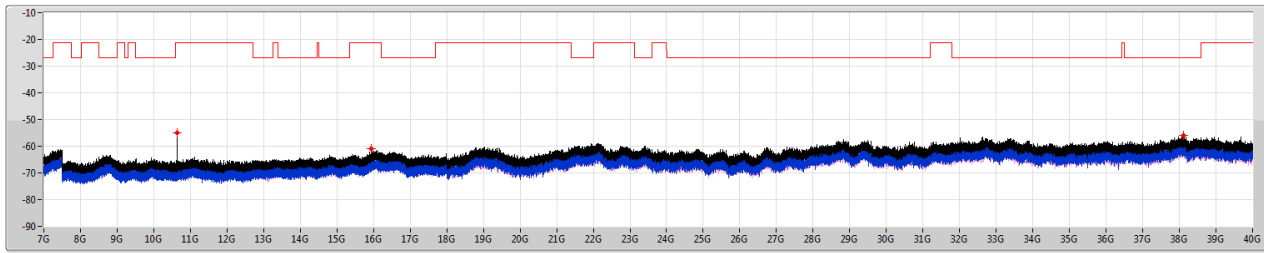

5.25-5.35GHz_802.11ax_HEW40_RU52_Index42_40MHz_Nss1,(MCS0)_2TX

CSE [PK]

5310MHz