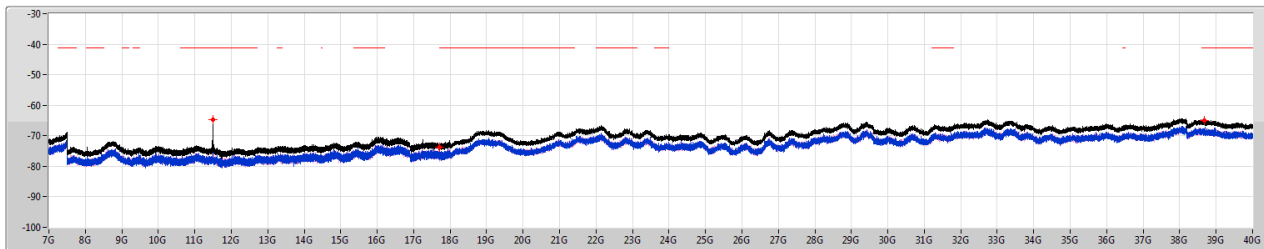

5.725-5.85GHz\_802.11ax\_HEW40\_RU106\_Index54\_40MHz\_Nss1,(MCS0)\_2TX

CSE [PK]

5755MHz

5.725-5.85GHz\_802.11ax\_HEW40\_RU106\_Index54\_40MHz\_Nss1,(MCS0)\_2TX

CSE [AV]

5755MHz

5.725-5.85GHz\_802.11ax\_HEW40\_RU106\_Index54\_40MHz\_Nss1,(MCS0)\_2TX