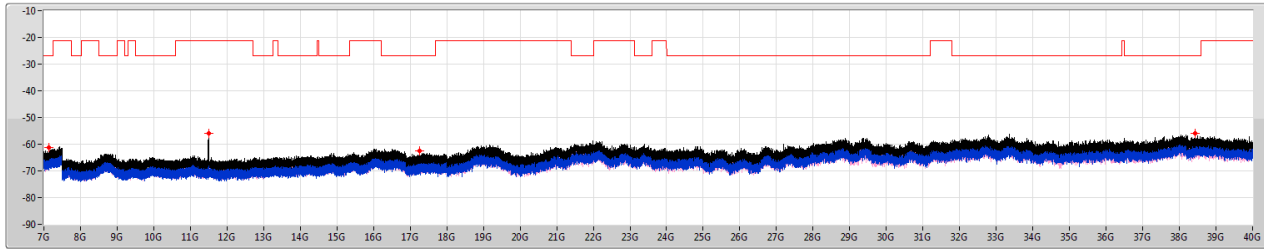

5.725-5.85GHz_802.11ax_HEW40_RU106_Index54_40MHz_Nss1,(MCS0)_2TX

CSE [PK]

5755MHz