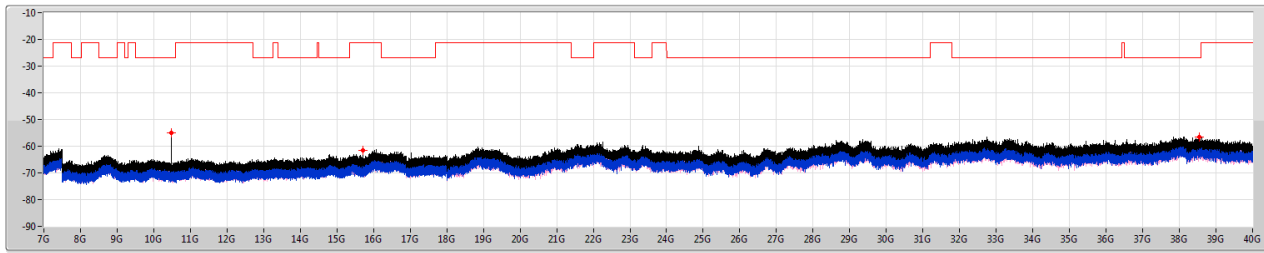

5.15-5.25GHz_802.11ax HEW40_RU26_Index12_40MHz_Nss1,(MCS0)_2TX

CSE [PK]

5230MHz