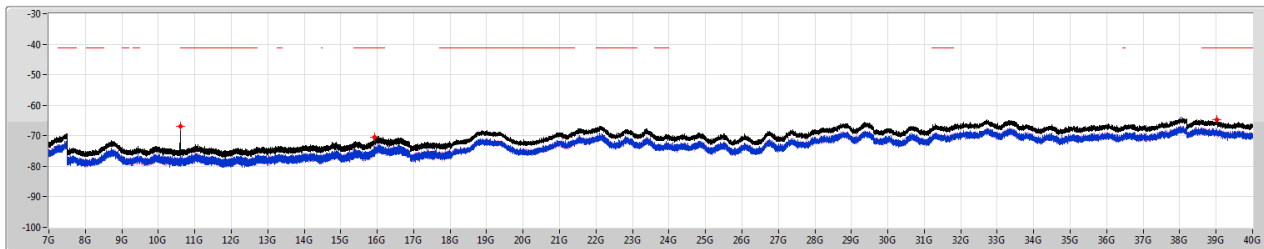

5.25-5.35GHz\_802.11ax\_HEW40\_RU106\_Index54\_40MHz\_Nss1,(MCS0)\_2TX

CSE [PK]

5310MHz

5.25-5.35GHz\_802.11ax\_HEW40\_RU106\_Index54\_40MHz\_Nss1,(MCS0)\_2TX

CSE [AV]

5310MHz

5.47-5.725GHz\_802.11ax HEW40\_RU106\_Index54\_40MHz\_Nss1,(MCS0)\_2TX