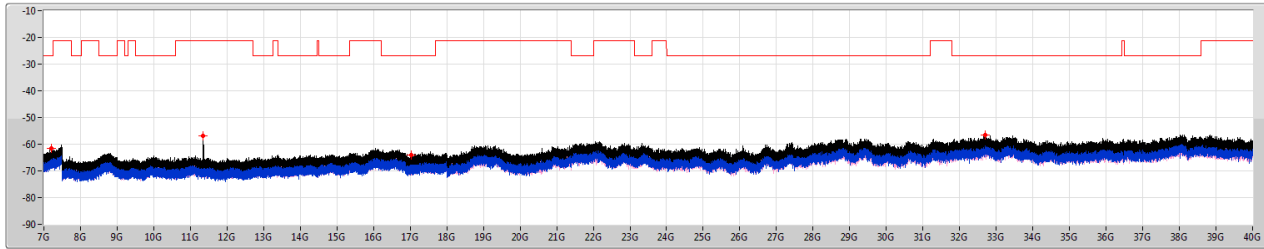

5.47-5.725GHz_802.11ax HEW40_RU52_Index42_40MHz_Nss1,(MCS0)_2TX

CSE [PK]

5670MHz

Limit:PK
Sum:PK
Port:1
Port:2

F-Start(Hz)	F-Stop(Hz)	RBW(Hz)	Type	Freq(Hz)	Psum(dBm)	P1(dBm)	P2(dBm)
7G	18G	1M	PK	7.21003G	-61.59	-63.17	-66.75
7G	18G	1M	PK	11.35399G	-56.72	-68.70	-57.00
7G	18G	1M	PK	17.02891G	-64.14	-66.81	-67.51
18G	40G	1M	PK	32.69738G	-56.50	-59.95	-59.11

5.47-5.725GHz_802.11ax HEW40_RU52_Index42_40MHz_Nss1,(MCS0)_2TX

CSE [AV]

5670MHz