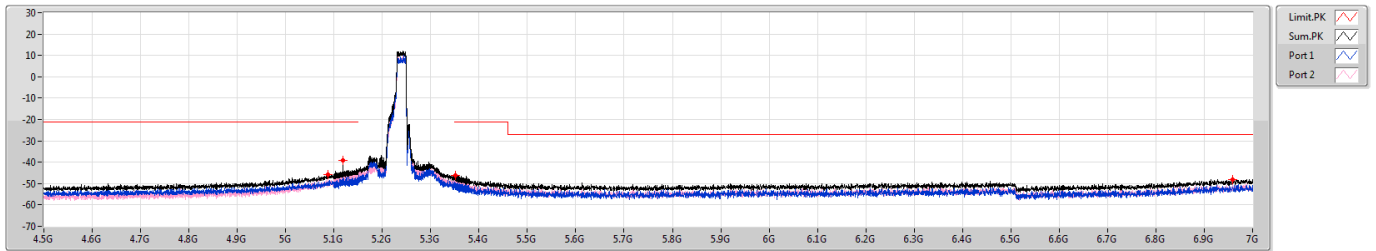

5.15-5.25GHz_802.11ax_HEW80_RU242_Index64_80MHz_Nss1,(MC50)_2TX

CSE Bandedge [PK]

5210MHz

F-Start(Hz)	F-Stop(Hz)	RBW(Hz)	Type	Freq(Hz)	Psum(dBm)	P1(dBm)	P2(dBm)
4.5G	5.1G	1M	PK	5.0877G	-45.82	-50.47	-47.64
5.1G	5.15G	1M	PK	5.11895G	-39.31	-40.01	-47.56
5.35G	5.38G	1M	PK	5.35096G	-46.15	-50.22	-48.31
5.38G	7G	1M	PK	6.9591G	-47.95	-51.93	-50.16

5.15-5.25GHz_802.11ax_HEW80_RU242_Index64_80MHz_Nss1,(MC50)_2TX

CSE Bandedge [AV]

5210MHz