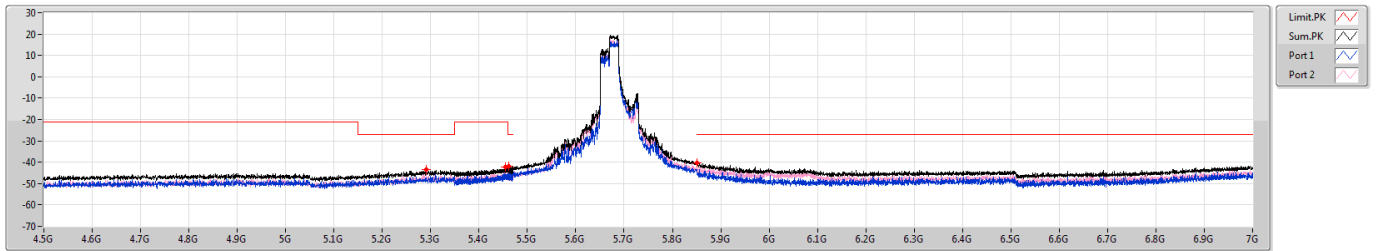

5.47-5.725GHz_802.11ax HEW80_RU242_Index62_80MHz_Nss1,(MCS0)_2TX

CSE Bandedge [PK]

5690MHz Straddle 5.47-5.725GHz