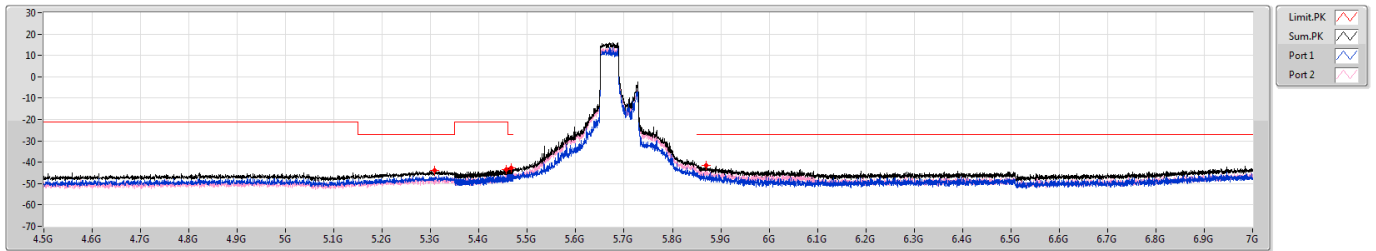

5.47-5.725GHz_802.11ax HEW80_RU484_Index65_80MHz_Nss1,(MCS0)_2TX

CSE Bandedge [PK]

5690MHz Straddle 5.47-5.725GHz

F-Start[Hz]	F-Stop[Hz]	RBW[Hz]	Type	Freq[Hz]	Psum(dBm)	P1(dBm)	P2(dBm)
4.5G	5.35G	1M	PK	5.30878G	-43.94	-47.55	-46.42
5.35G	5.46G	1M	PK	5.45703G	-43.46	-47.16	-45.88
5.46G	5.47G	1M	PK	5.46673G	-42.52	-44.70	-46.55
5.85G	7G	1M	PK	5.87013G	-41.56	-46.62	-43.19

5.47-5.725GHz_802.11ax HEW80_RU484_Index65_80MHz_Nss1,(MCS0)_2TX

CSE Bandedge [AV]

5690MHz Straddle 5.47-5.725GHz