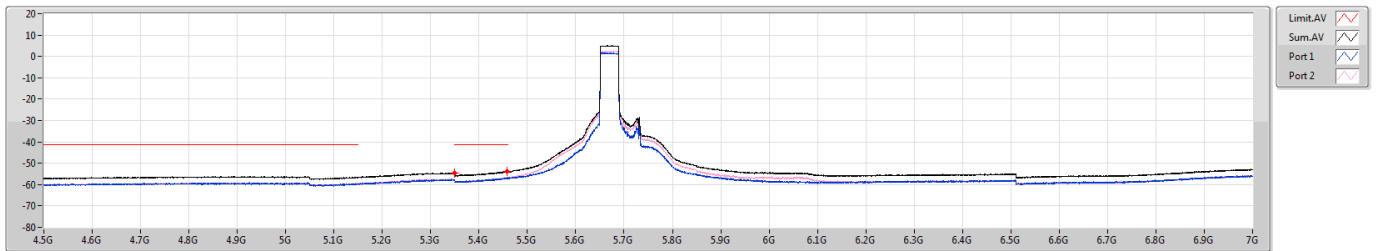

F-Start[Hz]	F-Stop[Hz]	RBW[Hz]	Type	Freq[Hz]	Psum(dBm)	P1(dBm)	P2(dBm)
4.5G	5.35G	1M	AV	5.35G	-54.74	-57.65	-57.85
5.35G	5.47G	1M	AV	5.45836G	-53.78	-57.08	-56.51