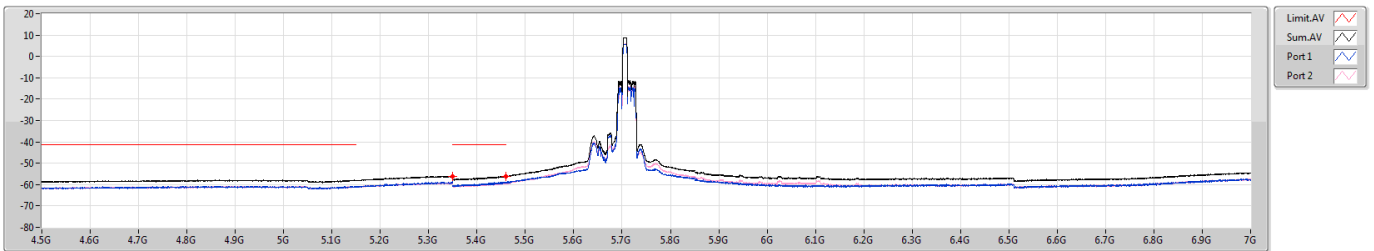

5.47-5.725GHz_802.11ax HEW80_RU106_Index58_80MHz_Nss1,(MCS0)_2TX

CSE Bandedge [PK]

5690MHz Straddle 5.47-5.725GHz

F-Start[Hz]	F-Stop[Hz]	RBW[Hz]	Type	Freq[Hz]	Psum(dBm)	P1(dBm)	P2(dBm)
4.5G	5.35G	1M	PK	5.32493G	-45.94	-48.81	-49.09
5.35G	5.46G	1M	PK	5.42579G	-45.20	-47.73	-48.74
5.46G	5.47G	1M	PK	5.46247G	-44.78	-48.62	-47.09
5.85G	7G	1M	PK	5.85201G	-43.50	-46.92	-46.14

5.47-5.725GHz_802.11ax HEW80_RU106_Index58_80MHz_Nss1,(MCS0)_2TX

CSE Bandedge [AV]

5690MHz Straddle 5.47-5.725GHz

F-Start[Hz]	F-Stop[Hz]	RBW[Hz]	Type	Freq[Hz]	Psum(dBm)	P1(dBm)	P2(dBm)
4.5G	5.35G	1M	AV	5.35G	-56.07	-58.89	-59.28
5.35G	5.47G	1M	AV	5.45968G	-56.07	-59.12	-59.04