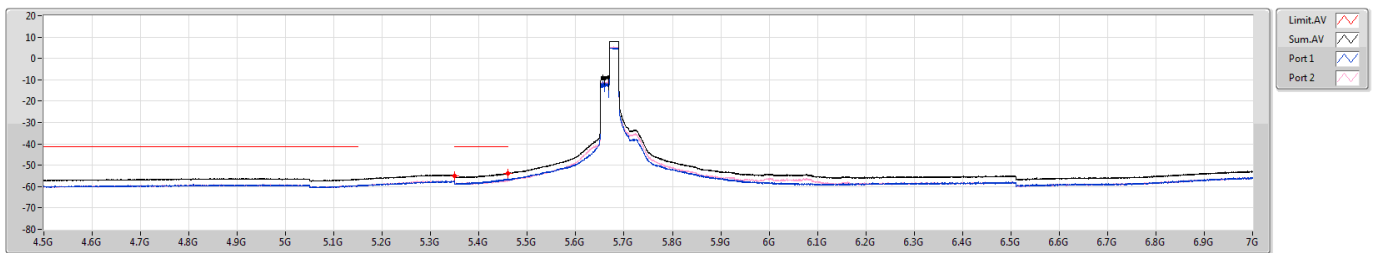

5.47-5.725GHz_802.11ax HEW80_RU242_Index62_80MHz_Nss1,(MCS0)_2TX

CSE Bandedge [PK]

5690MHz Straddle 5.47-5.725GHz

5.47-5.725GHz_802.11ax HEW80_RU242_Index62_80MHz_Nss1,(MCS0)_2TX

CSE Bandedge [AV]

5690MHz Straddle 5.47-5.725GHz