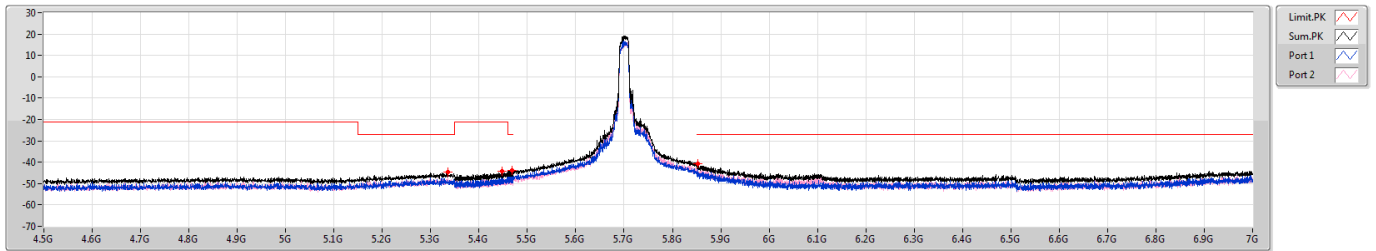

5.47-5.725GHz_802.11ax HEW40_RU242_Index61_40MHz_Nss1,(MCS0)_2TX

CSE Bandedge [PK]

5710MHz Straddle 5.47-5.725GHz

F-Start[Hz]	F-Stop[Hz]	RBW[Hz]	Type	Freq[Hz]	Psum(dBm)	P1(dBm)	P2(dBm)
4.5G	5.35G	1M	PK	5.33513G	-44.62	-48.73	-46.75
5.35G	5.46G	1M	PK	5.44823G	-44.13	-45.48	-49.87
5.46G	5.47G	1M	PK	5.4685G	-43.79	-46.86	-46.75
5.85G	7G	1M	PK	5.85299G	-40.53	-42.94	-44.23

5.47-5.725GHz_802.11ax HEW40_RU242_Index61_40MHz_Nss1,(MCS0)_2TX

CSE Bandedge [AV]

5710MHz Straddle 5.47-5.725GHz