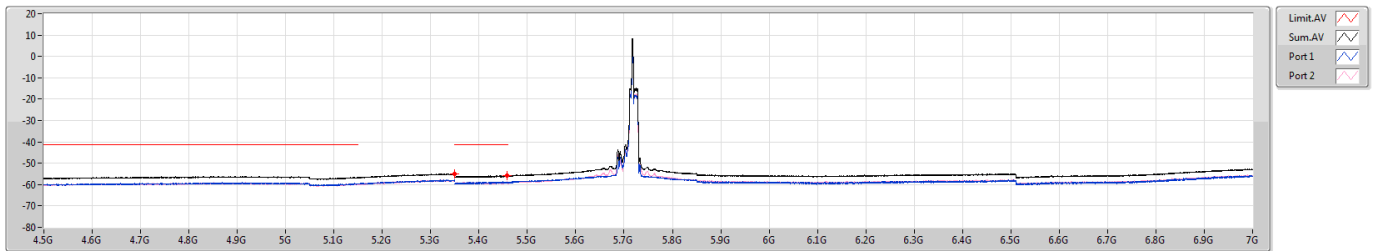

F-Start[Hz]	F-Stop[Hz]	RBW[Hz]	Type	Freq[Hz]	Psum(dBm)	P1(dBm)	P2(dBm)
4.5G	5.35G	1M	AV	5.35G	-54.86	-57.67	-58.08
5.35G	5.47G	1M	AV	5.45776G	-55.83	-58.97	-58.71