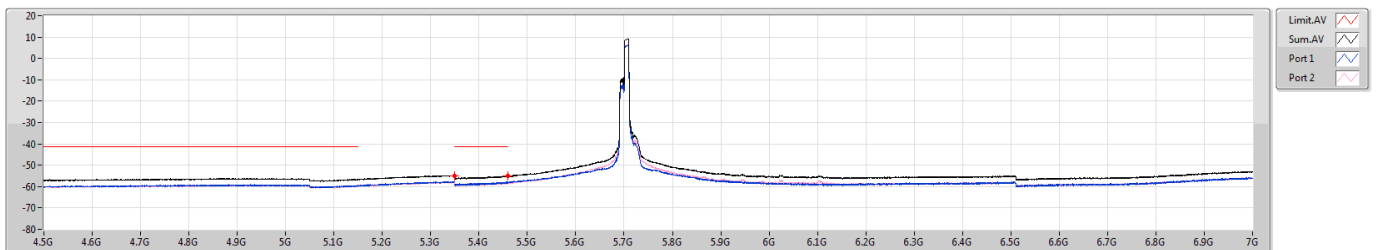

F-Start[Hz]	F-Stop[Hz]	RBW[Hz]	Type	Freq[Hz]	Psum(dBm)	P1(dBm)	P2(dBm)
4.5G	5.35G	1M	AV	5.35G	-54.84	-57.91	-57.79
5.35G	5.47G	1M	AV	5.45944G	-54.96	-57.68	-58.29