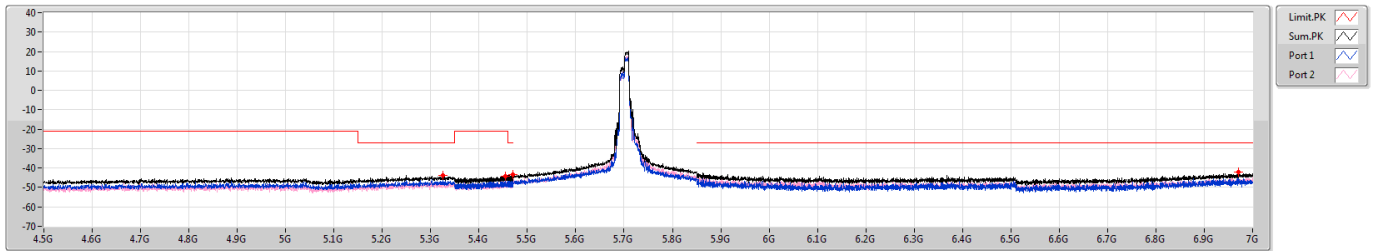

5.47-5.725GHz_802.11ax HEW40_RU106_Index54_40MHz_Nss1,(MCS0)_2TX

CSE Bandedge [PK]

5710MHz Straddle 5.47-5.725GHz

F-Start[Hz]	F-Stop[Hz]	RBW[Hz]	Type	Freq[Hz]	Psum(dBm)	P1(dBm)	P2(dBm)
4.5G	5.35G	1M	PK	5.32535G	-43.97	-46.04	-48.17
5.35G	5.46G	1M	PK	5.45395G	-44.07	-45.45	-49.71
5.46G	5.47G	1M	PK	5.46931G	-43.51	-44.98	-48.93
5.85G	7G	1M	PK	6.9701G	-42.22	-44.37	-46.31

5.47-5.725GHz_802.11ax HEW40_RU106_Index54_40MHz_Nss1,(MCS0)_2TX

CSE Bandedge [AV]

5710MHz Straddle 5.47-5.725GHz