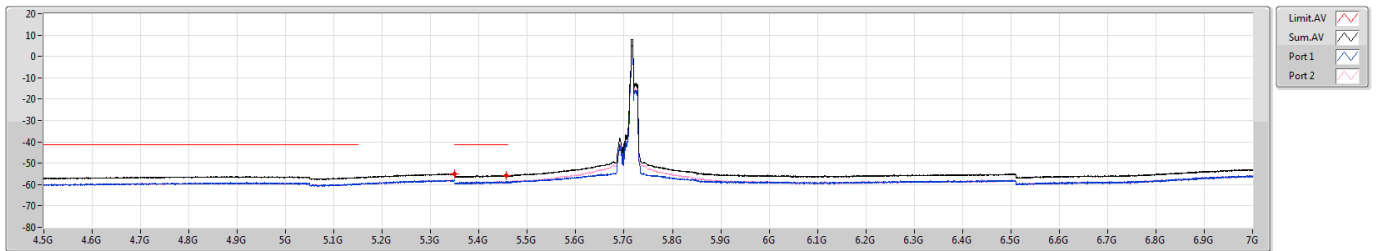

F-Start[Hz]	F-Stop[Hz]	RBW[Hz]	Type	Freq[Hz]	Psum(dBm)	P1(dBm)	P2(dBm)
4.5G	5.35G	1M	AV	5.35G	-54.90	-57.91	-57.91
5.35G	5.47G	1M	AV	5.45572G	-55.67	-58.54	-58.83