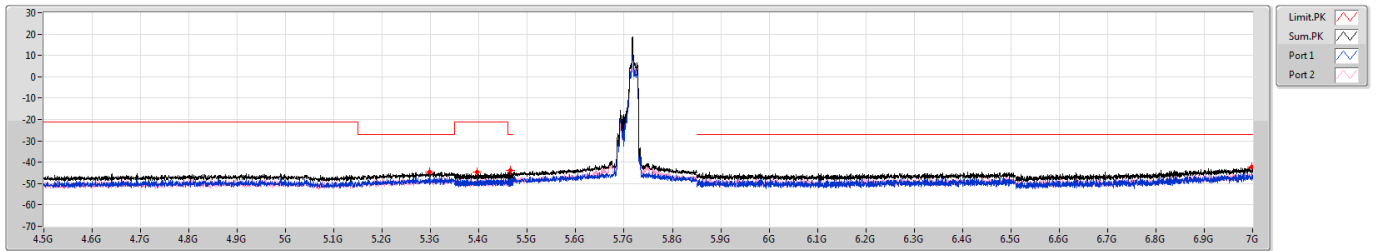

5.47-5.725GHz_802.11ax HEW40_RU26_Index12_40MHz_Nss1,(MCS0)_2TX

CSE Bandedge [PK]

5710MHz Straddle 5.47-5.725GHz

F-Start[Hz]	F-Stop[Hz]	RBW[Hz]	Type	Freq[Hz]	Psum(dBm)	P1(dBm)	P2(dBm)
4.5G	5.35G	1M	PK	5.29773G	-44.43	-47.00	-47.94
5.35G	5.46G	1M	PK	5.39576G	-44.54	-49.56	-46.18
5.46G	5.47G	1M	PK	5.46522G	-43.84	-45.32	-49.22
5.85G	7G	1M	PK	6.99885G	-42.41	-44.41	-46.75

5.47-5.725GHz_802.11ax HEW40_RU26_Index12_40MHz_Nss1,(MCS0)_2TX

CSE Bandedge [AV]

5710MHz Straddle 5.47-5.725GHz