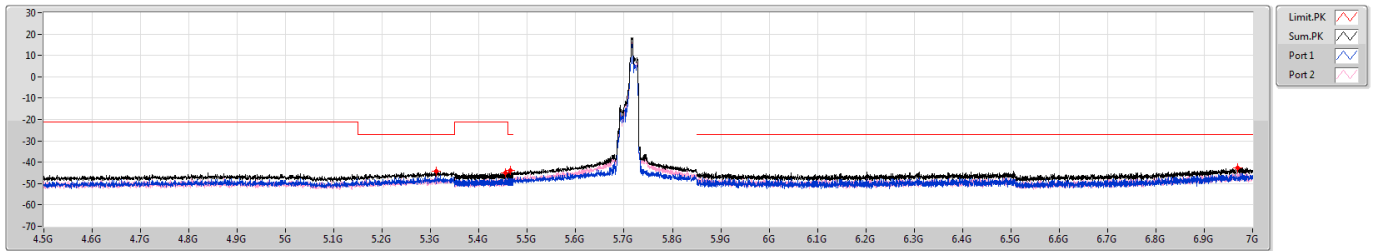

5.47-5.725GHz_802.11ax HEW40_RU52_Index42_40MHz_Nss1,(MCS0)_2TX

CSE Bandedge [PK]

5710MHz Straddle 5.47-5.725GHz

F-Start[Hz]	F-Stop[Hz]	RBW[Hz]	Type	Freq[Hz]	Psum(dBm)	P1(dBm)	P2(dBm)
4.5G	5.35G	1M	PK	5.31133G	-44.13	-48.03	-46.48
5.35G	5.46G	1M	PK	5.45428G	-44.92	-47.91	-47.96
5.46G	5.47G	1M	PK	5.46454G	-43.68	-48.84	-45.26
5.85G	7G	1M	PK	6.96953G	-42.47	-47.15	-44.28

5.47-5.725GHz_802.11ax HEW40_RU52_Index42_40MHz_Nss1,(MCS0)_2TX

CSE Bandedge [AV]

5710MHz Straddle 5.47-5.725GHz