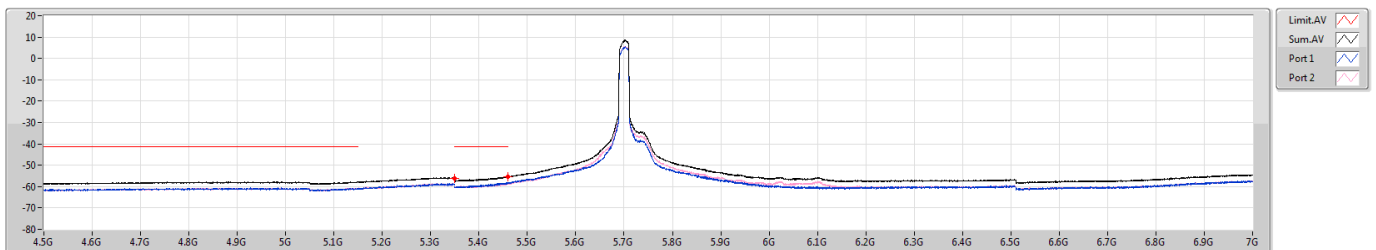

F-Start[Hz]	F-Stop[Hz]	RBW[Hz]	Type	Freq[Hz]	Psum(dBm)	P1(dBm)	P2(dBm)
4.5G	5.35G	1M	AV	5.35G	-56.24	-59.23	-59.28
5.35G	5.47G	1M	AV	5.45944G	-55.30	-58.09	-58.55