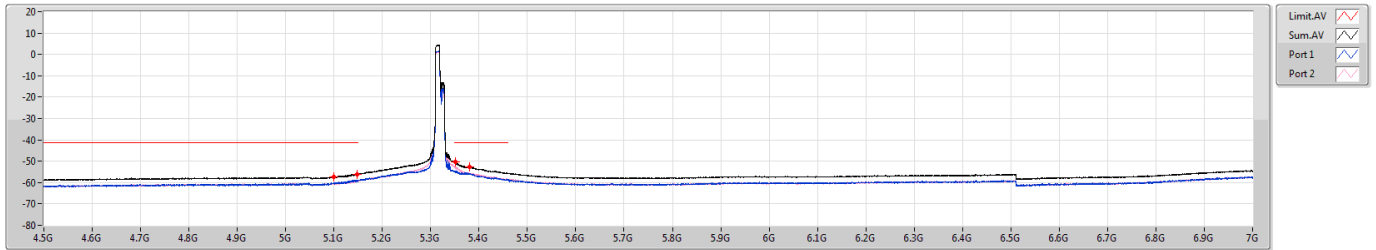

F-Start(Hz)	F-Stop(Hz)	RBW(Hz)	Type	Freq(Hz)	Psum(dBm)	P1(dBm)	P2(dBm)
4.5G	5.1G	1M	AV	5.0988G	-57.44	-60.35	-60.56
5.1G	5.15G	1M	AV	5.14845G	-56.02	-59.15	-58.92
5.35G	5.38G	1M	AV	5.35057G	-50.49	-54.66	-52.59
5.38G	7G	1M	AV	5.38G	-52.67	-55.72	-55.64