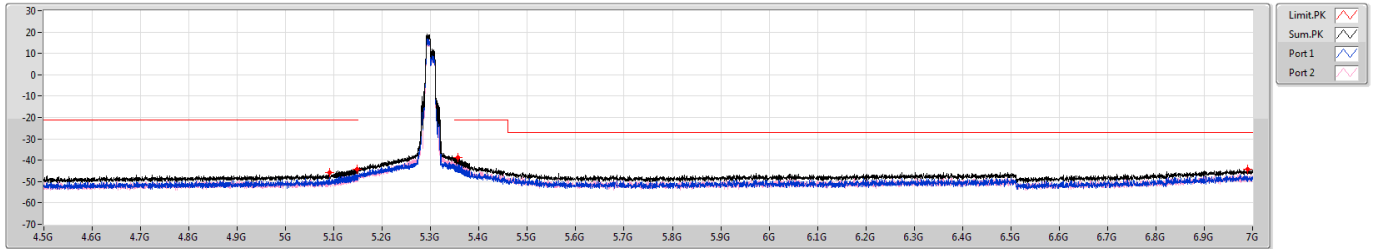

5.25-5.35GHz_802.11ax_HEW20_RU106_Index53_20MHz_Nss1,(MCS0)_2TX

CSE Bandedge [PK]

5300MHz

5.25-5.35GHz_802.11ax_HEW20_RU106_Index53_20MHz_Nss1,(MCS0)_2TX

CSE Bandedge [AV]

5300MHz

5.25-5.35GHz_802.11ax_HEW20_RU106_Index53_20MHz_Nss1,(MCS0)_2TX