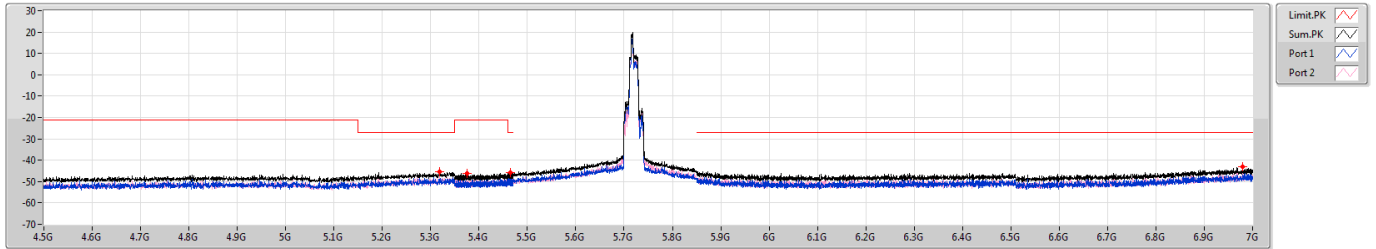

5.47-5.725GHz_802.11ax HEW20_RU52_Index38_20MHz_Nss1,(MCS0)_2TX

CSE Bandedge [PK]

5720MHz Straddle 5.47-5.725GHz

F-Start[Hz]	F-Stop[Hz]	RBW[Hz]	Type	Freq[Hz]	Psum(dBm)	P1(dBm)	P2(dBm)
4.5G	5.35G	1M	PK	5.31855G	-45.50	-48.74	-48.30
5.35G	5.46G	1M	PK	5.37574G	-46.04	-50.02	-48.25
5.46G	5.47G	1M	PK	5.46444G	-45.64	-49.14	-48.21
5.85G	7G	1M	PK	6.97901G	-43.07	-46.77	-45.48

5.47-5.725GHz_802.11ax HEW20_RU52_Index38_20MHz_Nss1,(MCS0)_2TX

CSE Bandedge [AV]

5720MHz Straddle 5.47-5.725GHz