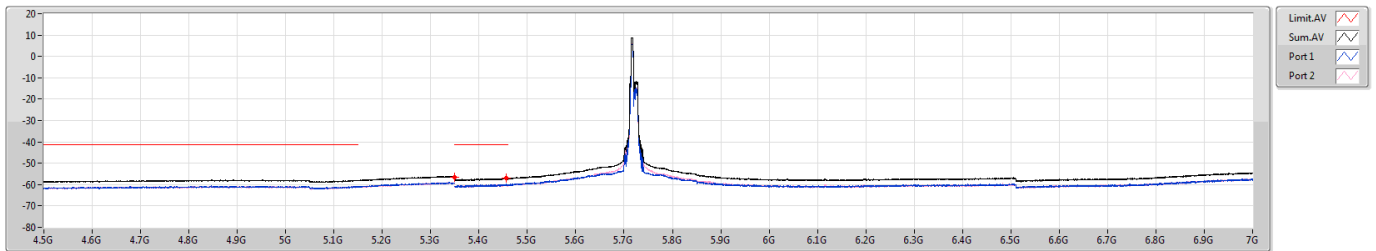

F-Start[Hz]	F-Stop[Hz]	RBW[Hz]	Type	Freq[Hz]	Psum(dBm)	P1(dBm)	P2(dBm)
4.5G	5.35G	1M	AV	5.35G	-56.42	-59.28	-59.58
5.35G	5.47G	1M	AV	5.4568G	-57.01	-59.79	-60.26