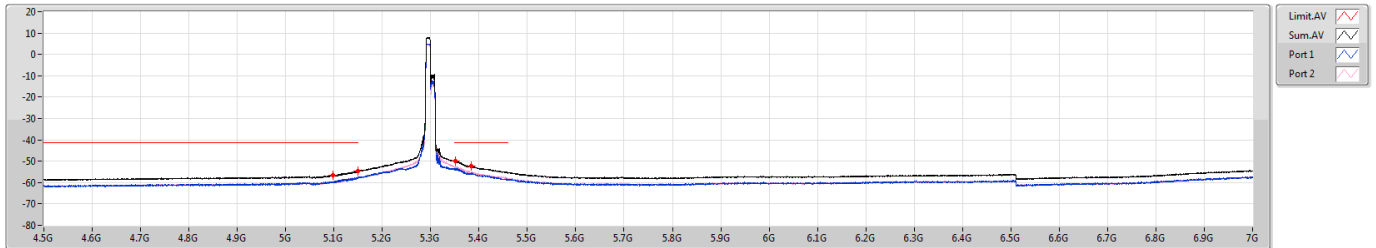

5.25-5.35GHz_802.11ax_HEW20_RU106_Index53_20MHz_Nss1,(MCS0)_2TX

CSE Bandedge [PK]

5300MHz

5.25-5.35GHz_802.11ax_HEW20_RU106_Index53_20MHz_Nss1,(MCS0)_2TX

CSE Bandedge [AV]

5300MHz

5.25-5.35GHz_802.11ax_HEW20_RU106_Index53_20MHz_Nss1,(MCS0)_2TX