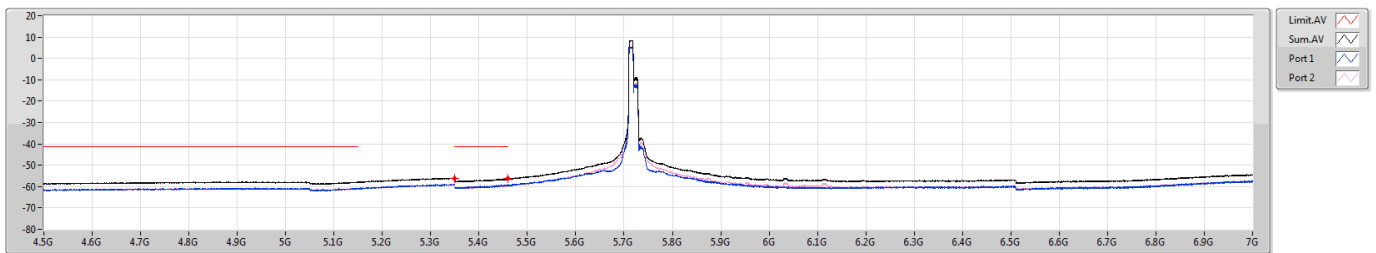

F-Start[Hz]	F-Stop[Hz]	RBW[Hz]	Type	Freq[Hz]	Psum(dBm)	P1(dBm)	P2(dBm)
4.5G	5.35G	1M	AV	5.35G	-56.24	-59.23	-59.28
5.35G	5.47G	1M	AV	5.45896G	-56.31	-59.07	-59.58