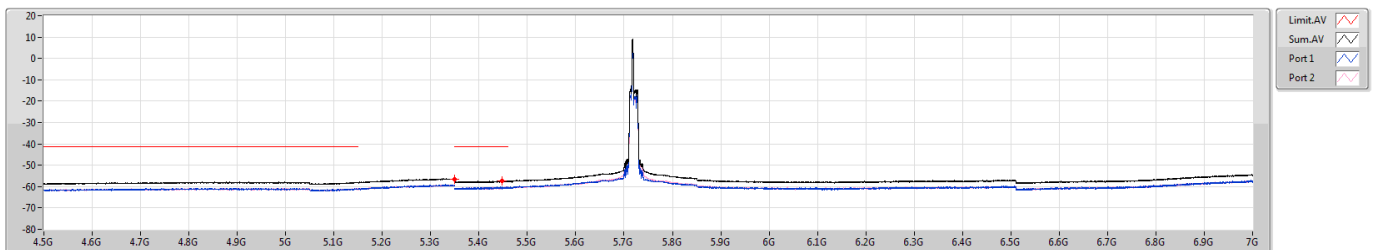

5.47-5.725GHz_802.11ax HEW20_RU26_Index3_20MHz_Nss1,(MCS0)_2TX

CSE Bandedge [PK]

5720MHz Straddle 5.47-5.725GHz

F-Start[Hz]	F-Stop[Hz]	RBW[Hz]	Type	Freq[Hz]	Psum(dBm)	P1(dBm)	P2(dBm)
4.5G	5.35G	1M	PK	5.2871G	-45.94	-48.15	-49.92
5.35G	5.46G	1M	PK	5.45571G	-46.69	-51.90	-48.24
5.46G	5.47G	1M	PK	5.46459G	-45.87	-48.13	-49.80
5.85G	7G	1M	PK	6.96636G	-43.80	-49.71	-45.09

5.47-5.725GHz_802.11ax HEW20_RU26_Index3_20MHz_Nss1,(MCS0)_2TX

CSE Bandedge [AV]

5720MHz Straddle 5.47-5.725GHz

F-Start[Hz]	F-Stop[Hz]	RBW[Hz]	Type	Freq[Hz]	Psum(dBm)	P1(dBm)	P2(dBm)
4.5G	5.35G	1M	AV	5.35G	-56.44	-59.48	-59.43
5.35G	5.47G	1M	AV	5.4472G	-57.32	-60.27	-60.40