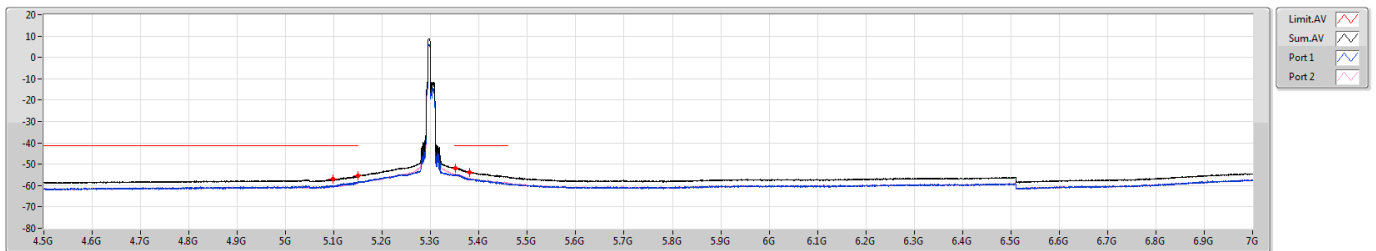

5.25-5.35GHz_802.11ax_HEW20_RU52_Index38_20MHz_Nss1,(MCS0)_2TX

CSE Bandedge [PK]

5300MHz

5.25-5.35GHz_802.11ax_HEW20_RU52_Index38_20MHz_Nss1,(MCS0)_2TX

CSE Bandedge [AV]

5300MHz

5.47-5.725GHz_802.11ax HEW20_RU52_Index38_20MHz_Nss1,(MCS0)_2TX