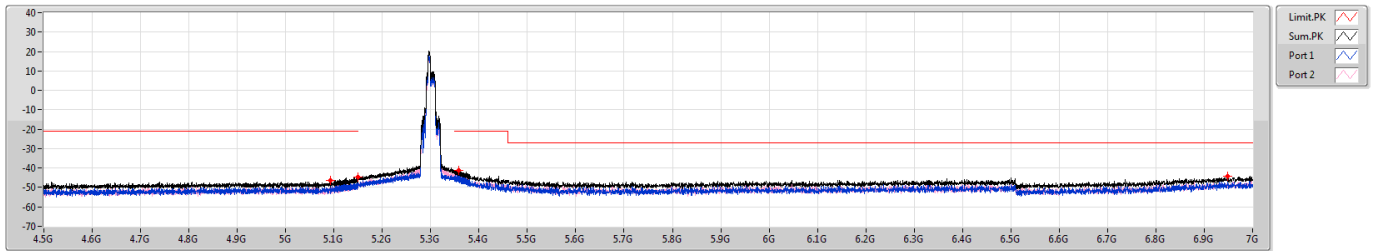

5.25-5.35GHz_802.11ax_HEW20_RU52_Index38_20MHz_Nss1,(MCS0)_2TX

CSE Bandedge [PK]

5300MHz