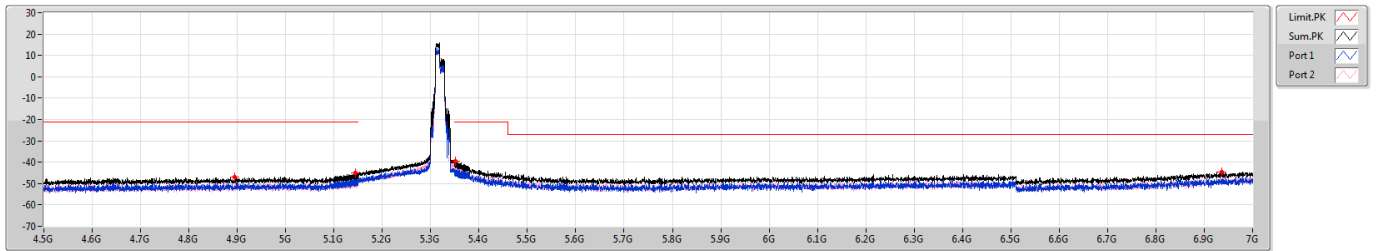

5.25-5.35GHz_802.11ax_HEW20_RU106_Index53_20MHz_Nss1,(MCS0)_2TX

CSE Bandedge [PK]

5320MHz

F-Start(Hz)	F-Stop(Hz)	RBW(Hz)	Type	Freq(Hz)	Psum(dBm)	P1(dBm)	P2(dBm)
4.5G	5.1G	1M	PK	4.8942G	-46.84	-51.15	-48.85
5.1G	5.15G	1M	PK	5.1437G	-45.11	-47.10	-49.45
5.35G	5.38G	1M	PK	5.35054G	-39.48	-44.75	-41.01
5.38G	7G	1M	PK	6.93561G	-44.62	-49.60	-46.28

5.25-5.35GHz_802.11ax_HEW20_RU106_Index53_20MHz_Nss1,(MCS0)_2TX

CSE Bandedge [AV]

5320MHz