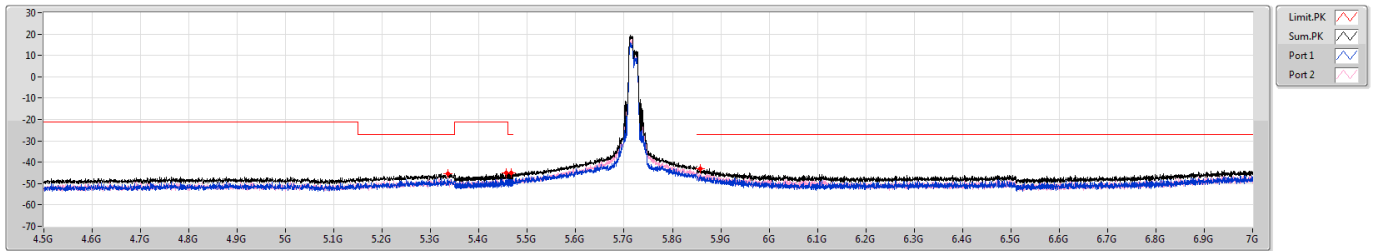

5.47-5.725GHz_802.11ax HEW20_RU106_Index53_20MHz_Nss1,(MCS0)_2TX

CSE Bandedge [PK]

5720MHz Straddle 5.47-5.725GHz

F-Start[Hz]	F-Stop[Hz]	RBW[Hz]	Type	Freq[Hz]	Psum(dBm)	P1(dBm)	P2(dBm)
4.5G	5.35G	1M	PK	5.33555G	-45.30	-50.47	-46.88
5.35G	5.46G	1M	PK	5.45648G	-44.83	-48.45	-47.31
5.46G	5.47G	1M	PK	5.46602G	-45.17	-47.04	-49.72
5.85G	7G	1M	PK	5.85834G	-42.98	-46.08	-45.90

5.47-5.725GHz_802.11ax HEW20_RU106_Index53_20MHz_Nss1,(MCS0)_2TX

CSE Bandedge [AV]

5720MHz Straddle 5.47-5.725GHz