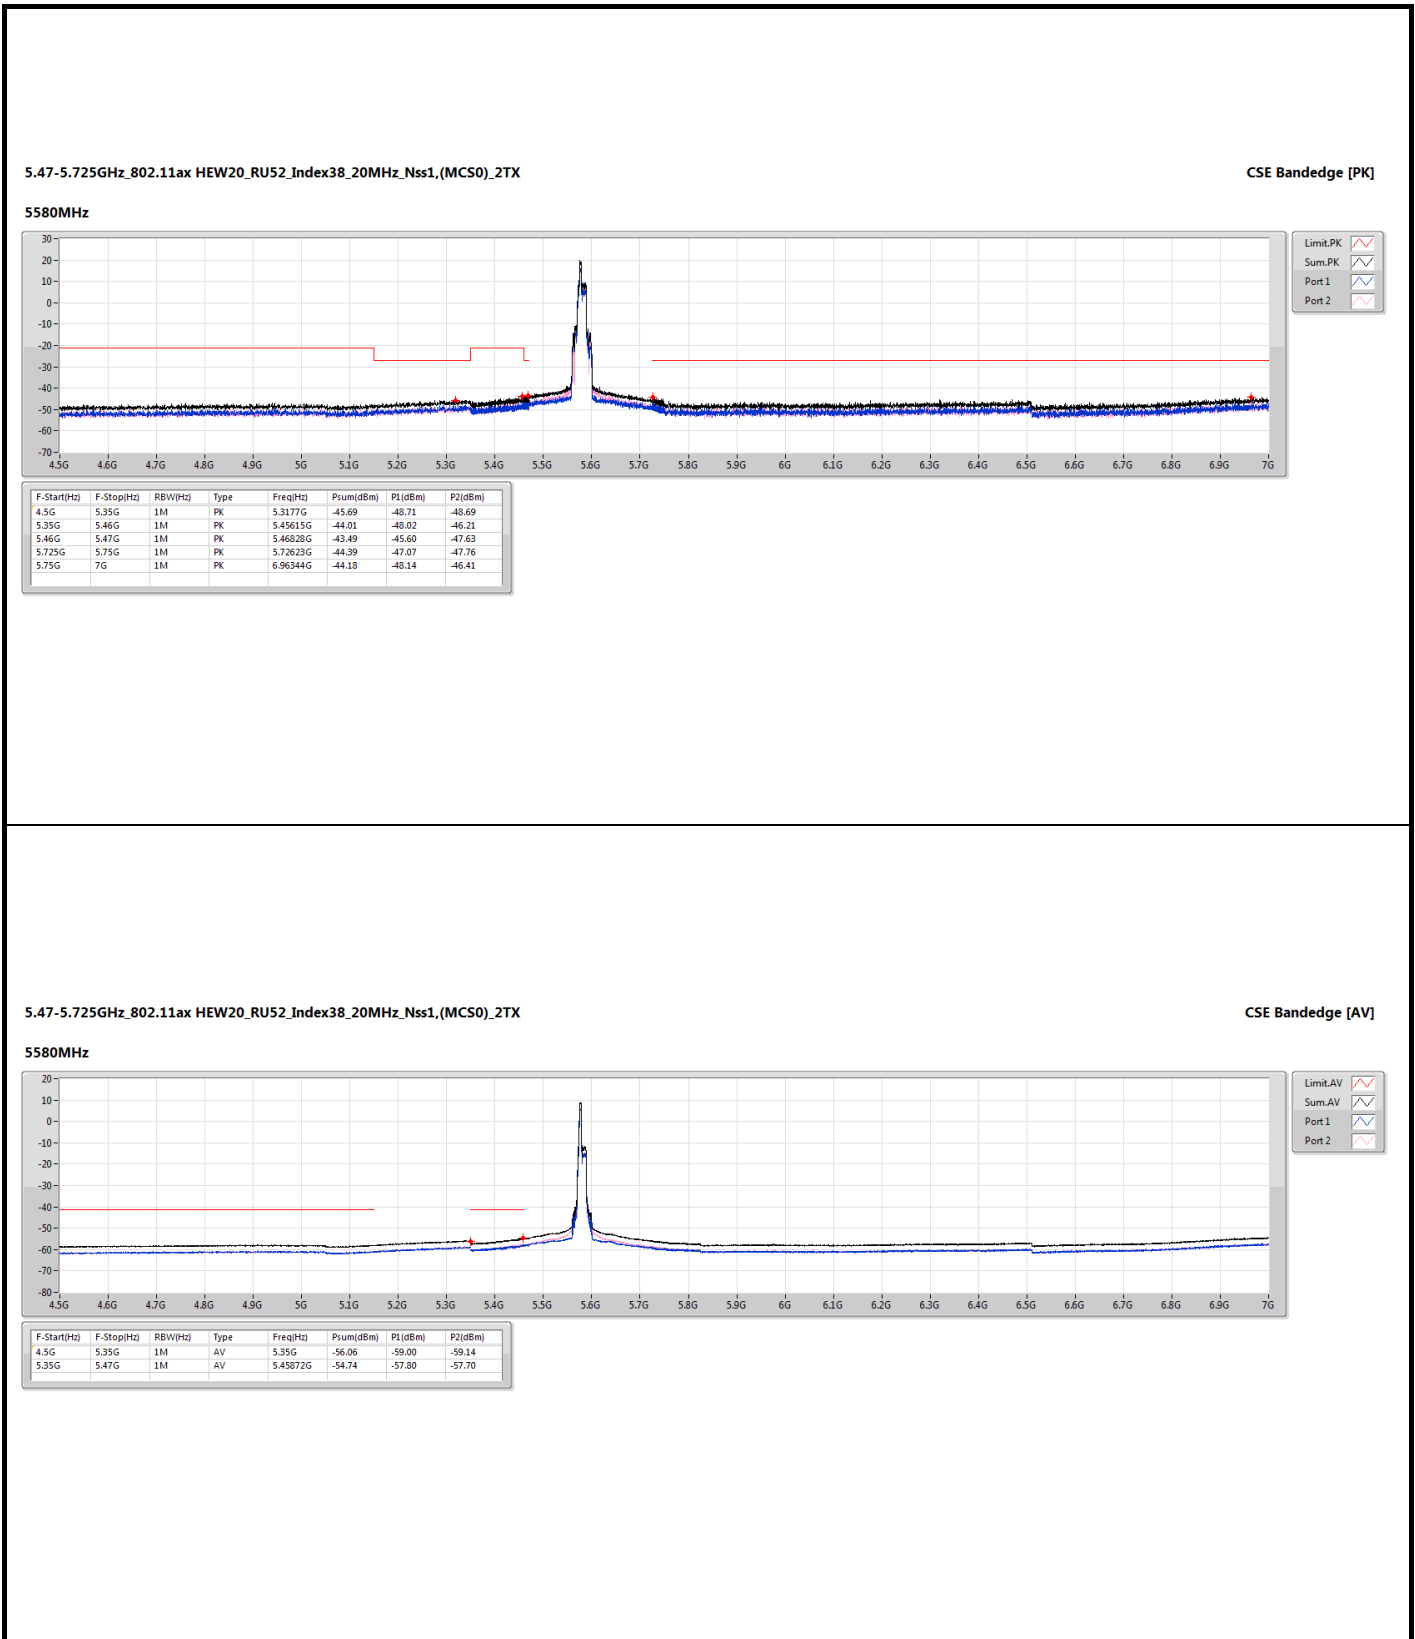

5.25-5.35GHz_802.11ax_HEW20_RU52_Index38_20MHz_Nss1,(MCS0)_2TX

CSE Bandedge [PK]

5300MHz

5.25-5.35GHz_802.11ax_HEW20_RU52_Index38_20MHz_Nss1,(MCS0)_2TX

CSE Bandedge [AV]

5300MHz

5.47-5.725GHz_802.11ax HEW20_RU52_Index38_20MHz_Nss1,(MCS0)_2TX