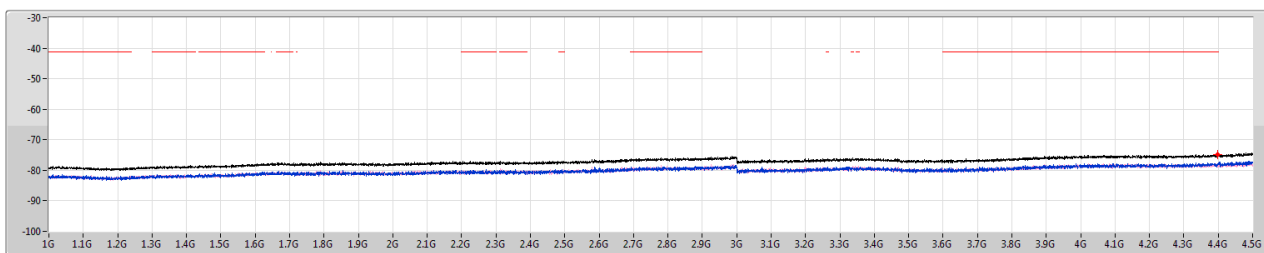

CSE Other [PK]

5755MHz

5.725-5.85GHz_802.11ax_HEW40_RU242_Index61_40MHz_Nss1,(MCS0)_2TX

CSE Other [AV]

5755MHz

5.725-5.85GHz_802.11ax_HEW40_RU242_Index61_40MHz_Nss1,(MCS0)_2TX

CSE Other [PK]

5795MHz