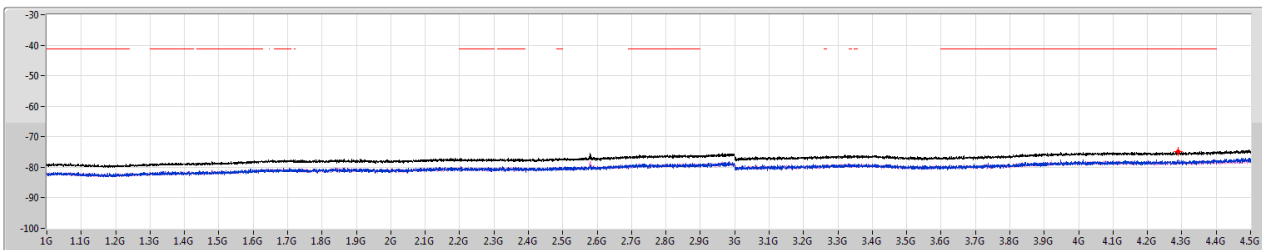

5.725-5.85GHz_802.11ax_HEW40_RU106_Index54_40MHz_Nss1,(MCS0)_2TX

CSE Other [AV]

5755MHz