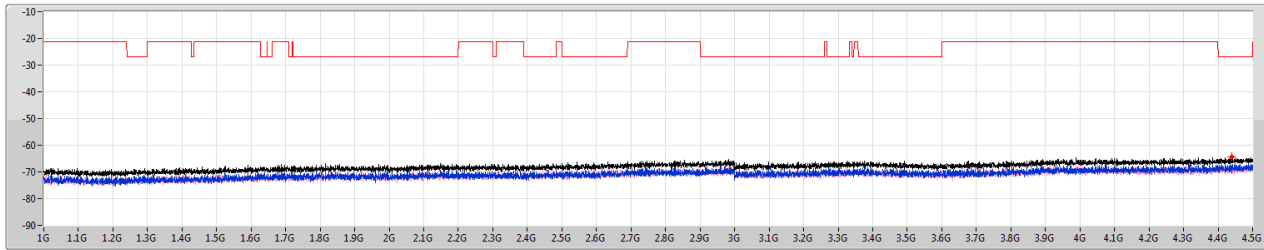

5.725-5.85GHz_802.11ax_HEW40_RU242_Index61_40MHz_Nss1,(MCS0)_2TX

CSE Other [PK]

5755MHz