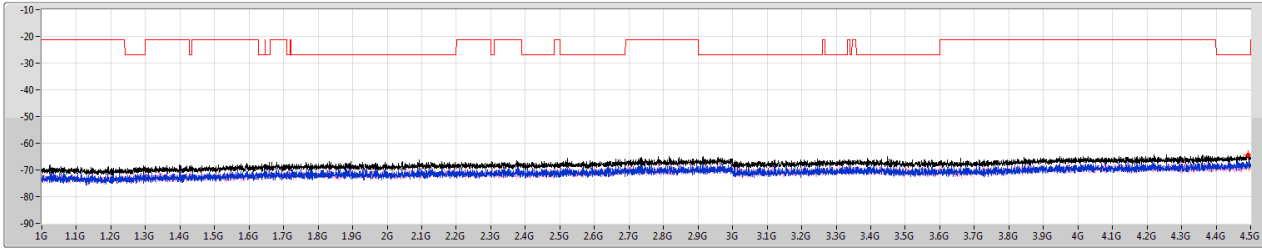

CSE Other [PK]

5795MHz

5.725-5.85GHz_802.11ax_HEW40_RU52_Index42_40MHz_Nss1,(MCS0)_2TX

CSE Other [AV]

5795MHz

5.15-5.25GHz_802.11ax HEW40_RU106_Index54_40MHz_Nss1,(MCS0)_2TX

CSE Other [PK]

5190MHz