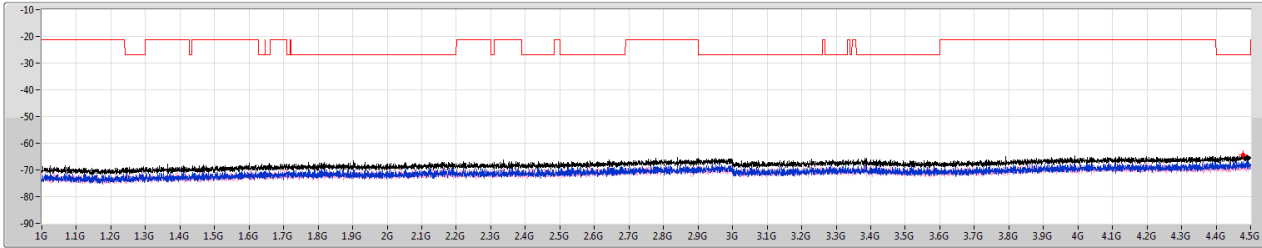

5.725-5.85GHz_802.11ax_HEW40_RU106_Index54_40MHz_Nss1,(MCS0)_2TX

CSE Other [PK]

5755MHz