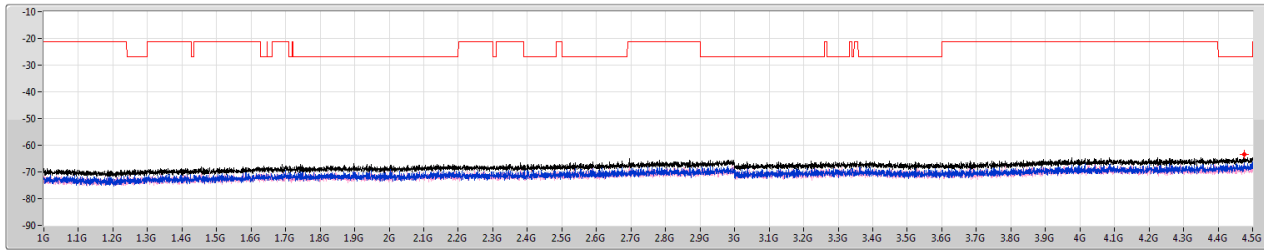

CSE Other [PK]

5755MHz

5.725-5.85GHz_802.11ax_HEW40_RU242_Index61_40MHz_Nss1,(MCS0)_2TX

CSE Other [AV]

5755MHz

5.725-5.85GHz_802.11ax_HEW40_RU242_Index61_40MHz_Nss1,(MCS0)_2TX

CSE Other [PK]

5795MHz