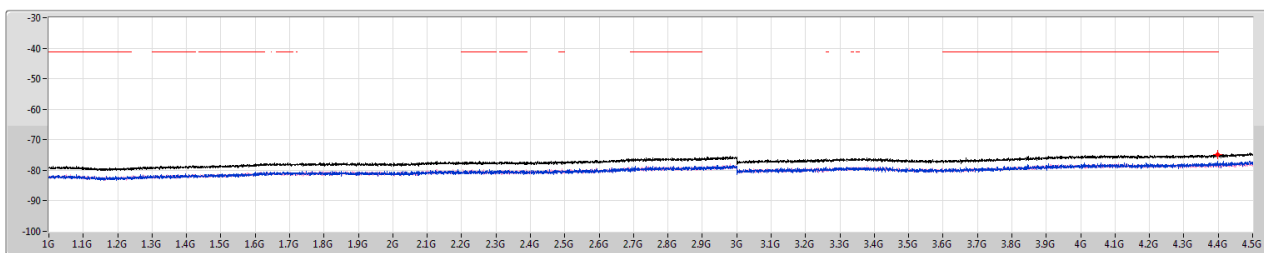

- Limit.AV
- Sum.AV
- Port1
- Port2

F.Start(Hz)	F.Stop(Hz)	RBW(Hz)	Type	Freq(Hz)	Psum(dBm)	P1(dBm)	P2(dBm)
1G	4.5G	1M	AV	4.39806G	-74.80	-77.14	-78.60