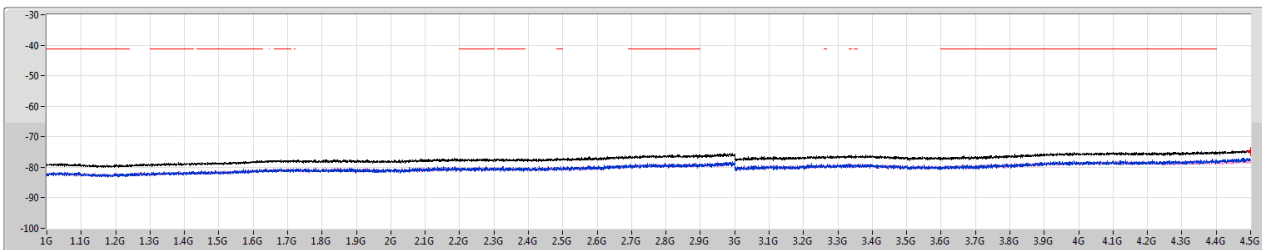

Limit.AV ☒
Sum.AV ☒
Port1 ☒
Port2 ☒

F.Start(Hz)	F.Stop(Hz)	RBW(Hz)	Type	Freq(Hz)	Psum(dBm)	P1(dBm)	P2(dBm)
1G	4.5G	1M	AV	4.5G	-74.75	-77.56	-77.98