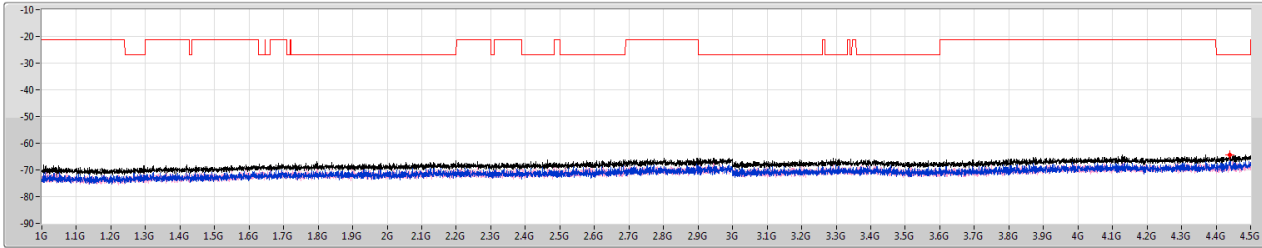

5.47-5.725GHz_802.11ax HEW40_RU106_Index54_40MHz_Nss1,(MCS0)_2TX

CSE Other [PK]

5590MHz