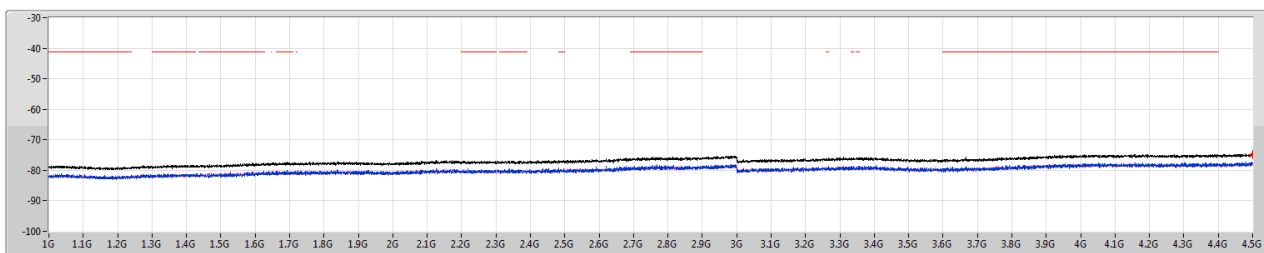

CSE Other [PK]

5795MHz

5.725-5.85GHz_802.11ax_HEW40_RU52_Index42_40MHz_Nss1,(MCS0)_2TX

CSE Other [AV]

5795MHz

5.15-5.25GHz_802.11ax HEW40_RU106_Index54_40MHz_Nss1,(MCS0)_2TX

CSE Other [PK]

5190MHz