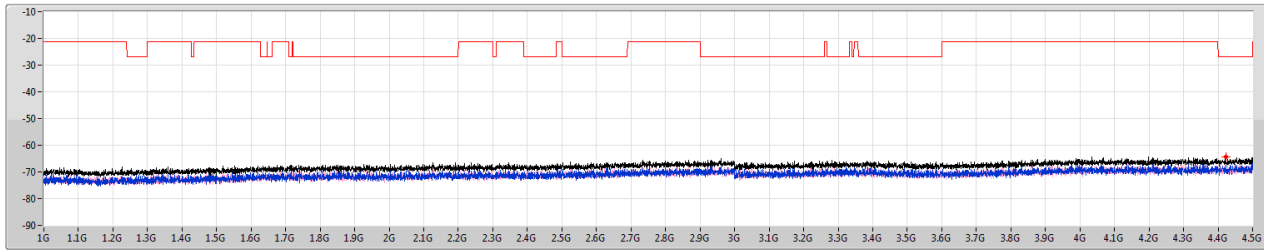

5.725-5.85GHz_802.11ax_HEW40_RU52_Index42_40MHz_Nss1,(MCS0)_2TX

CSE Other [PK]

5795MHz