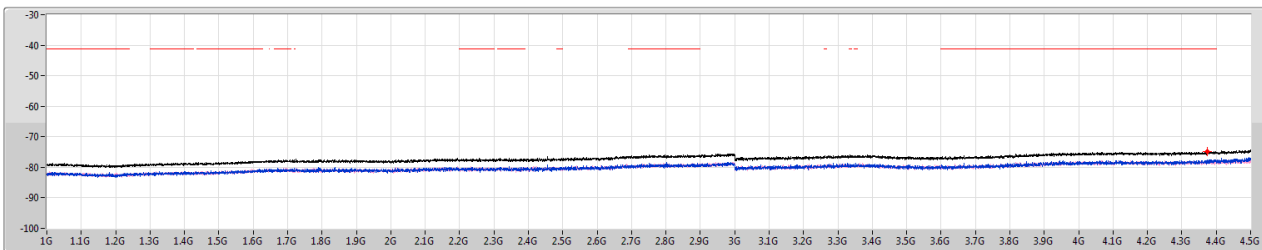

CSE Other [PK]

5590MHz

5.47-5.725GHz_802.11ax HEW40_RU106_Index54_40MHz_Nss1,(MCS0)_2TX

CSE Other [AV]

5590MHz

5.47-5.725GHz_802.11ax HEW40_RU106_Index54_40MHz_Nss1,(MCS0)_2TX

CSE Other [PK]

5670MHz