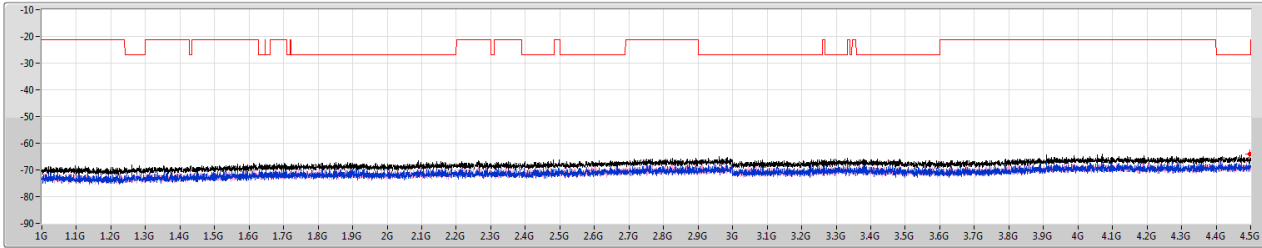

5.725-5.85GHz_802.11ax_HEW40_RU26_Index12_40MHz_Nss1,(MCS0)_2TX

CSE Other [PK]

5755MHz