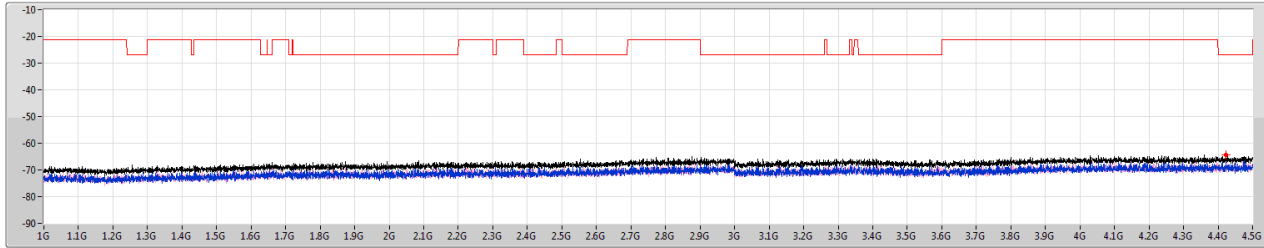

5.725-5.85GHz_802.11ax_HEW40_RU26_Index12_40MHz_Nss1,(MCS0)_2TX

CSE Other [PK]

5795MHz

- Limit.PK
- Sum.PK
- Port1
- Port2

F.Start(Hz)	F.Stop(Hz)	RBW(Hz)	Type	Freq(Hz)	Psum(dBm)	P1(dBm)	P2(dBm)
1G	4.5G	1M	PK	4.42169G	-64.46	-67.08	-67.91

5.725-5.85GHz_802.11ax_HEW40_RU26_Index12_40MHz_Nss1,(MCS0)_2TX

CSE Other [AV]

5795MHz