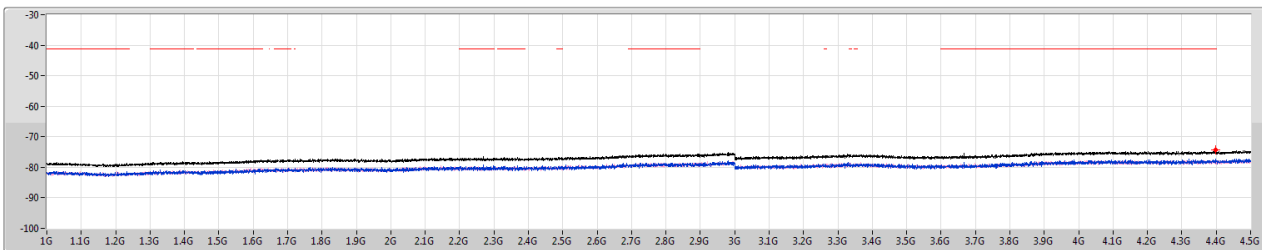

5.725-5.85GHz_802.11ax_HEW40_RU26_Index12_40MHz_Nss1,(MCS0)_2TX

CSE Other [PK]

5755MHz

5.725-5.85GHz_802.11ax_HEW40_RU26_Index12_40MHz_Nss1,(MCS0)_2TX

CSE Other [AV]

5755MHz

5.725-5.85GHz_802.11ax_HEW40_RU26_Index12_40MHz_Nss1,(MCS0)_2TX