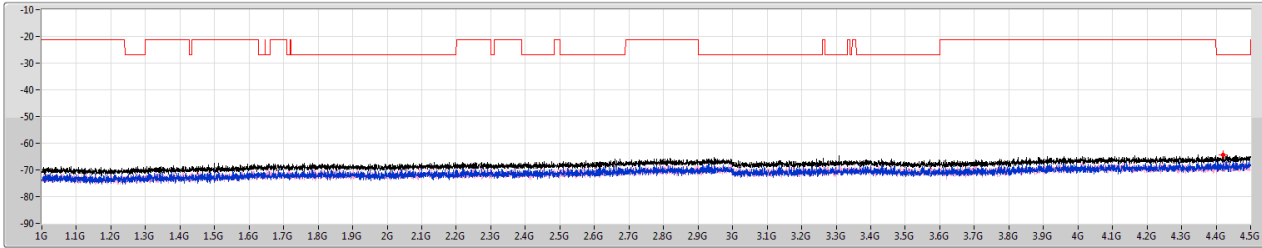

CSE Other [PK]

5590MHz

5.47-5.725GHz_802.11ax HEW40_RU106_Index54_40MHz_Nss1,(MCS0)_2TX

CSE Other [AV]

5590MHz

5.47-5.725GHz_802.11ax HEW40_RU106_Index54_40MHz_Nss1,(MCS0)_2TX

CSE Other [PK]

5670MHz