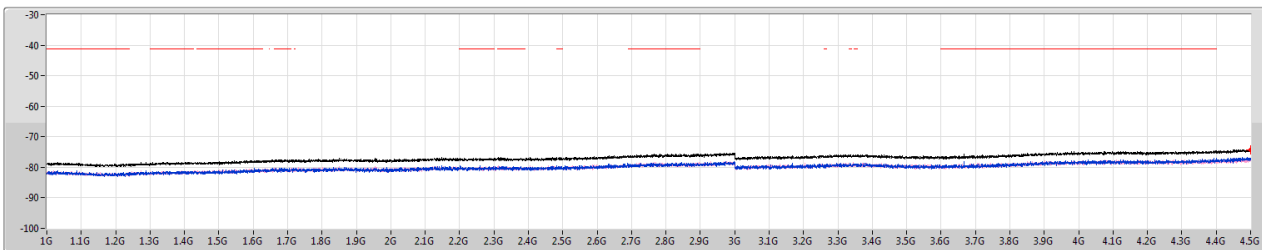

- Limit.AV
- Sum.AV
- Port1
- Port2

F.Start(Hz)	F.Stop(Hz)	RBW(Hz)	Type	Freq(Hz)	Psum(dBm)	P1(dBm)	P2(dBm)
1G	4.5G	1M	AV	4.5G	-74.43	-77.10	-77.80