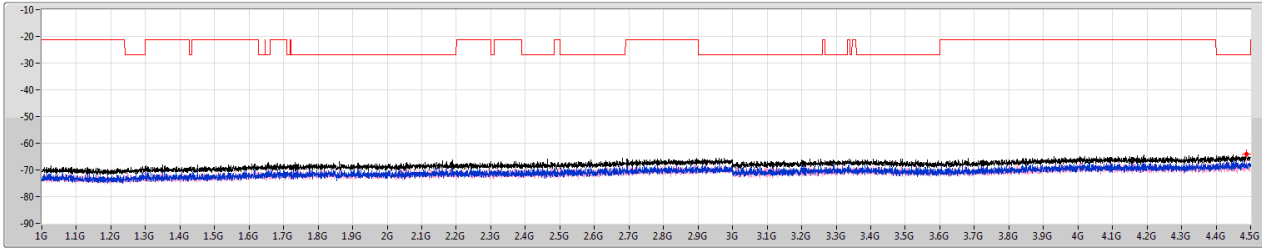

CSE Other [PK]

5755MHz

5.725-5.85GHz_802.11ax_HEW40_RU106_Index54_40MHz_Nss1,(MCS0)_2TX

CSE Other [AV]

5755MHz

5.725-5.85GHz_802.11ax_HEW40_RU106_Index54_40MHz_Nss1,(MCS0)_2TX

CSE Other [PK]

5795MHz