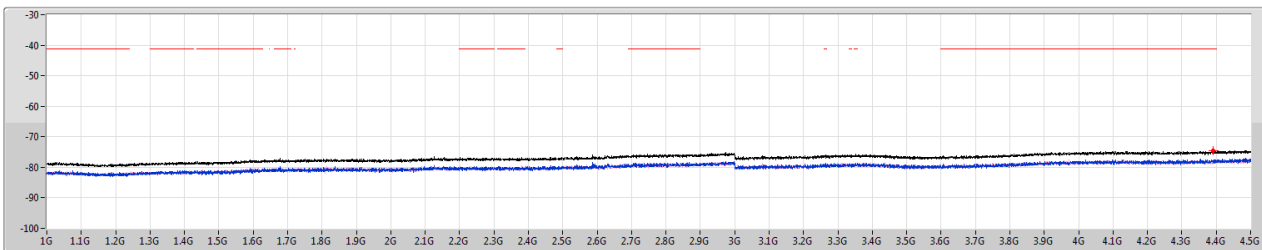

5.25-5.35GHz_802.11ax HEW20_RU52_Index38_20MHz_Nss1,(MCS0)_2TX

CSE Other [PK]

5320MHz

5.25-5.35GHz_802.11ax HEW20_RU52_Index38_20MHz_Nss1,(MCS0)_2TX

CSE Other [AV]

5320MHz

5.47-5.725GHz_802.11ax HEW20_RU52_Index38_20MHz_Nss1,(MCS0)_2TX