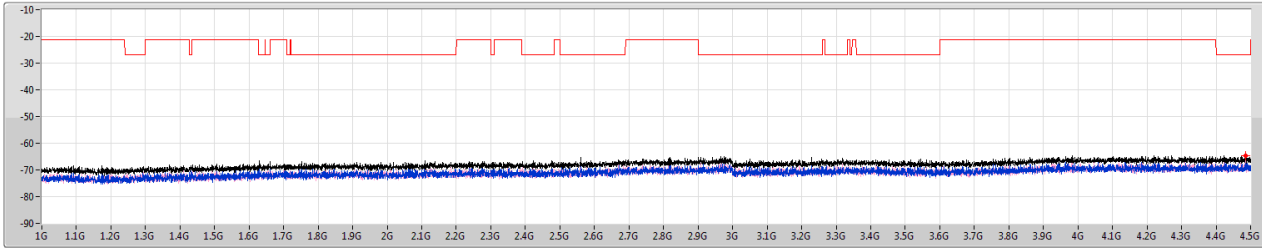

5.47-5.725GHz_802.11ax HEW20_RU106_Index53_20MHz_Nss1,(MCS0)_2TX

CSE Other [AV]

5500MHz

5.47-5.725GHz_802.11ax_HEW20_RU106_Index53_20MHz_Nss1,(MCS0)_2TX

CSE Other [PK]

5580MHz

- Limit.PK
- Sum.PK
- Port1
- Port2