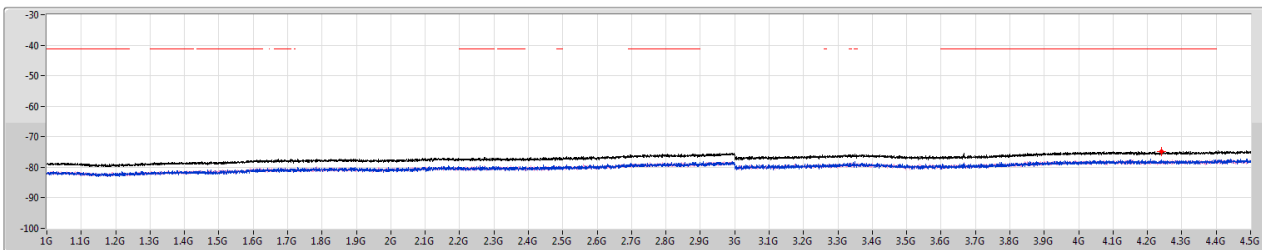

- Limit.AV
- Sum.AV
- Port1
- Port2

F.Start(Hz)	F.Stop(Hz)	RBW(Hz)	Type	Freq(Hz)	Psum(dBm)	P1(dBm)	P2(dBm)
1G	4.5G	1M	AV	4.24144G	-74.76	-77.46	-78.10