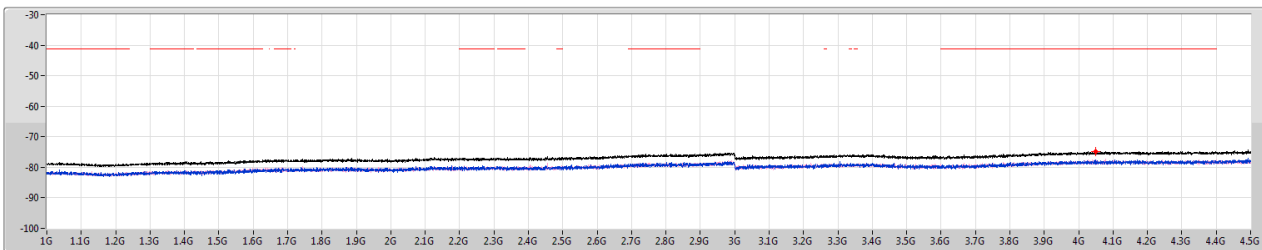

CSE Other [PK]

5500MHz

5.47-5.725GHz_802.11ax HEW20_RU52_Index38_20MHz_Nss1,(MCS0)_2TX

CSE Other [AV]

5500MHz

5.47-5.725GHz_802.11ax HEW20_RU52_Index38_20MHz_Nss1,(MCS0)_2TX

CSE Other [PK]

5580MHz