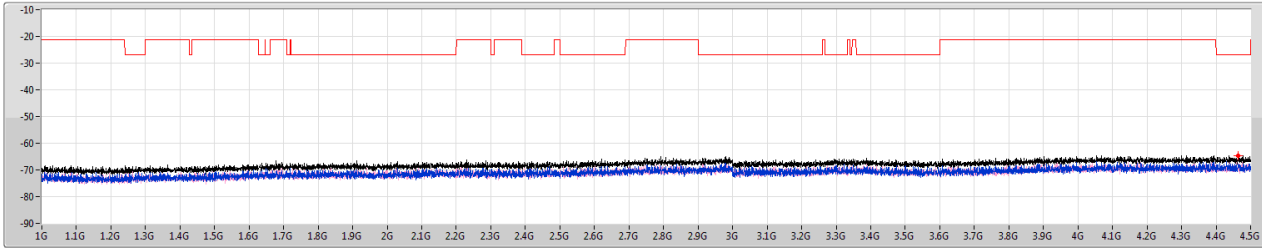

5.47-5.725GHz_802.11ax HEW20_RU106_Index53_20MHz_Nss1,(MCS0)_2TX

CSE Other [AV]

5500MHz

5.47-5.725GHz_802.11ax_HEW20_RU106_Index53_20MHz_Nss1,(MCS0)_2TX

CSE Other [PK]

5580MHz

- Limit.PK
- Sum.PK
- Port1
- Port2