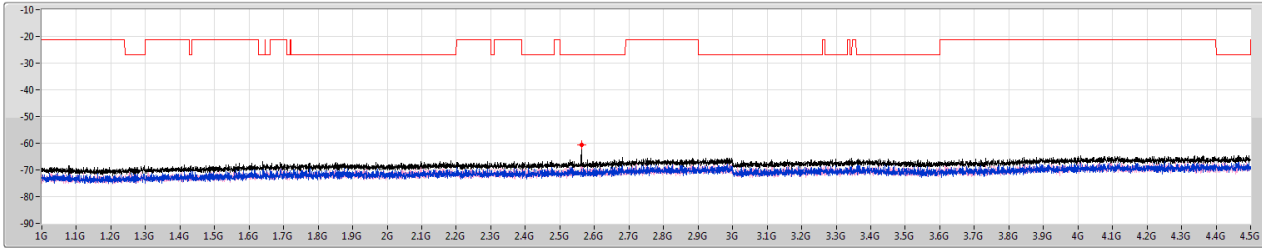

5.725-5.85GHz_802.11ax_HEW20_RU52_Index38_20MHz_Nss1,(MCS0)_2TX

CSE Other [PK]

5745MHz

- Limit.PK
- Sum.PK
- Port1
- Port2

F.Start(Hz)	F.Stop(Hz)	RBW(Hz)	Type	Freq(Hz)	Psum(dBm)	P1(dBm)	P2(dBm)
1G	4.5G	1M	PK	2.56231G	-60.71	-70.22	-61.22

5.725-5.85GHz_802.11ax_HEW20_RU52_Index38_20MHz_Nss1,(MCS0)_2TX

CSE Other [AV]

5745MHz