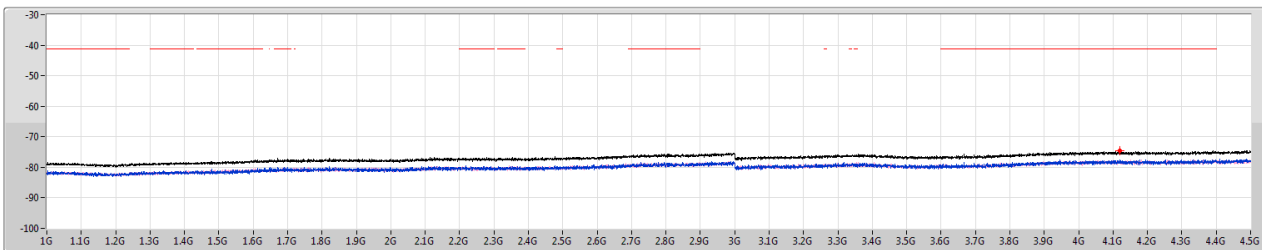

CSE Other [PK]

5785MHz

5.725-5.85GHz_802.11ax_HEW20_RU106_Index53_20MHz_Nss1,(MCS0)_2TX

CSE Other [AV]

5785MHz

5.725-5.85GHz_802.11ax_HEW20_RU106_Index53_20MHz_Nss1,(MCS0)_2TX

CSE Other [PK]

5825MHz