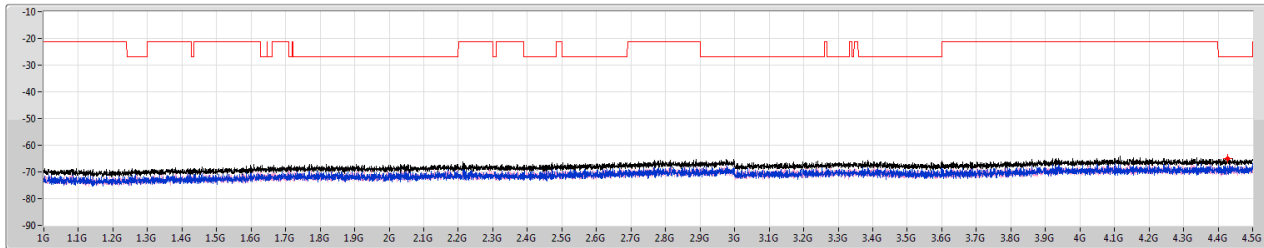

5.47-5.725GHz_802.11ax_HEW20_RU52_Index38_20MHz_Nss1,(MCS0)_2TX

CSE Other [PK]

5720MHz Straddle 5.47-5.725GHz