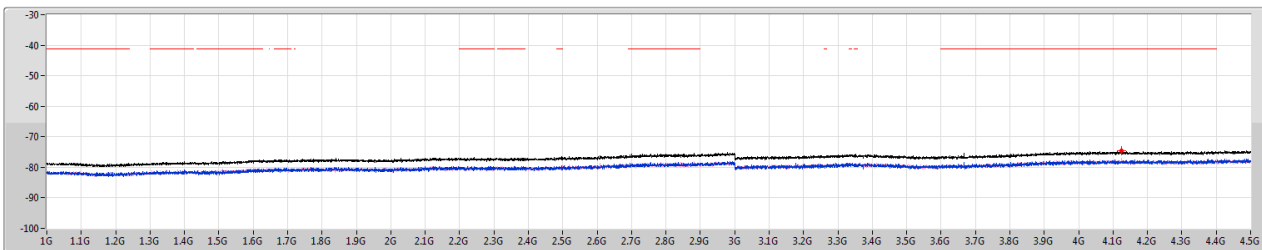

- Limit.AV
- Sum.AV
- Port1
- Port2

F.Start(Hz)	F.Stop(Hz)	RBW(Hz)	Type	Freq(Hz)	Psum(dBm)	P1(dBm)	P2(dBm)
1G	4.5G	1M	AV	4.12419G	-74.64	-78.21	-77.16