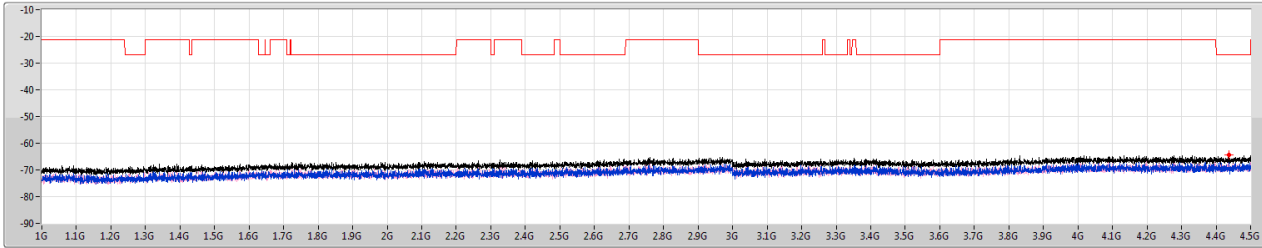

5.47-5.725GHz_802.11ax HEW20_RU52_Index38_20MHz_Nss1,(MCS0)_2TX

CSE Other [PK]

5500MHz