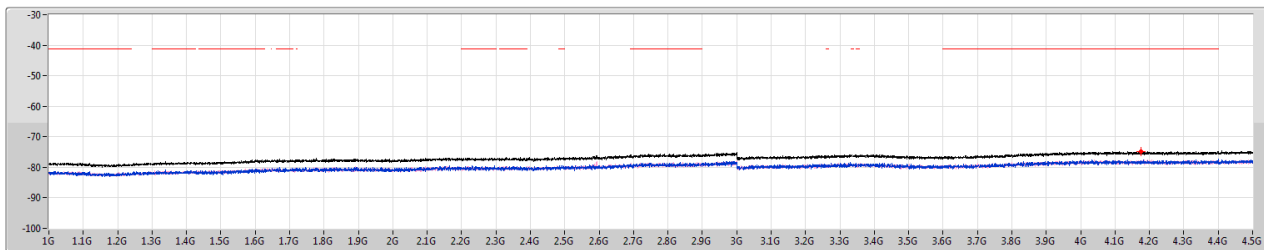

- Limit.AV
- Sum.AV
- Port1
- Port2

F.Start(Hz)	F.Stop(Hz)	RBW(Hz)	Type	Freq(Hz)	Psum(dBm)	P1(dBm)	P2(dBm)
1G	4.5G	1M	AV	4.1745G	-74.79	-77.72	-77.88