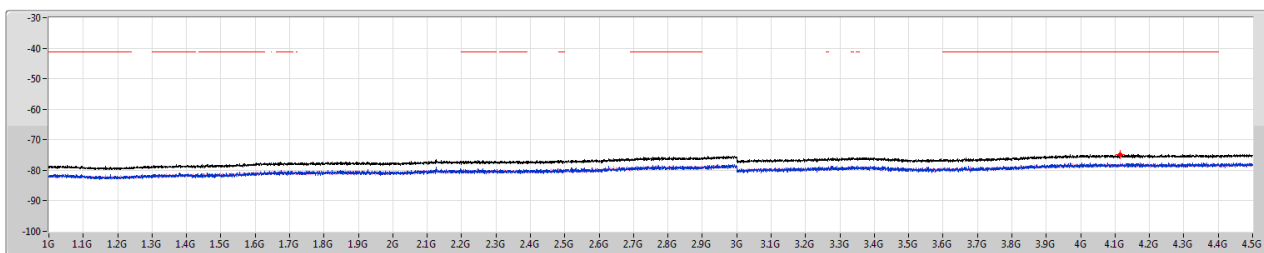

CSE Other [PK]

5720MHz Straddle 5.47-5.725GHz

5.47-5.725GHz_802.11ax_HEW20_RU52_Index38_20MHz_Nss1,(MCS0)_2TX

CSE Other [AV]

5720MHz Straddle 5.47-5.725GHz

5.725-5.85GHz_802.11ax_HEW20_RU52_Index38_20MHz_Nss1,(MCS0)_2TX