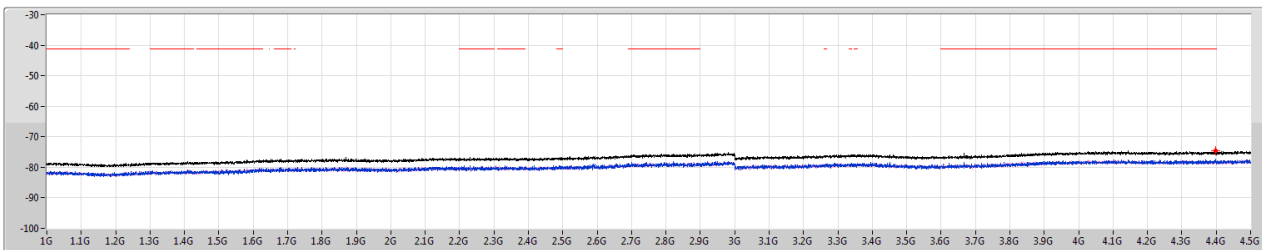

5.47-5.725GHz_802.11ax HEW20_RU106_Index53_20MHz_Nss1,(MCS0)_2TX

CSE Other [AV]

5500MHz

5.47-5.725GHz_802.11ax_HEW20_RU106_Index53_20MHz_Nss1,(MCS0)_2TX

CSE Other [PK]

5580MHz

- Limit.PK
- Sum.PK
- Port1
- Port2