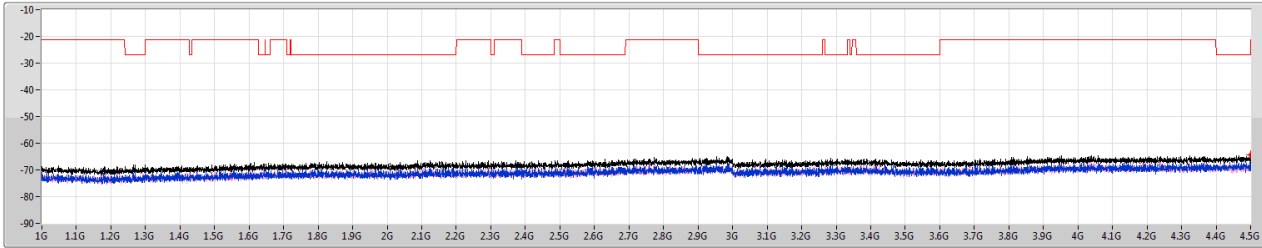

5.25-5.35GHz_802.11ax HEW20_RU52_Index38_20MHz_Nss1,(MCS0)_2TX

CSE Other [PK]

5320MHz