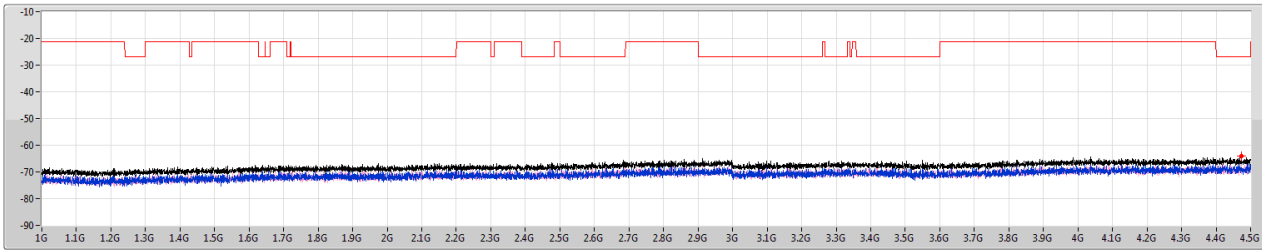

CSE Other [PK]

5785MHz

5.725-5.85GHz_802.11ax_HEW20_RU106_Index53_20MHz_Nss1,(MCS0)_2TX

CSE Other [AV]

5785MHz

5.725-5.85GHz_802.11ax_HEW20_RU106_Index53_20MHz_Nss1,(MCS0)_2TX

CSE Other [PK]

5825MHz