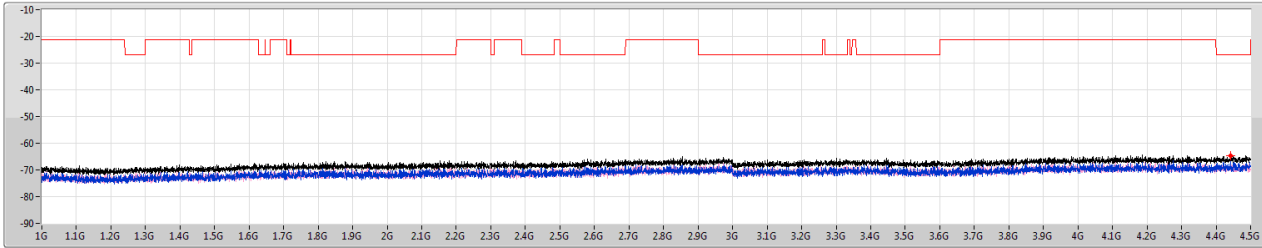

5.725-5.85GHz_802.11ax_HEW20_RU106_Index53_20MHz_Nss1,(MCS0)_2TX

CSE Other [PK]

5785MHz