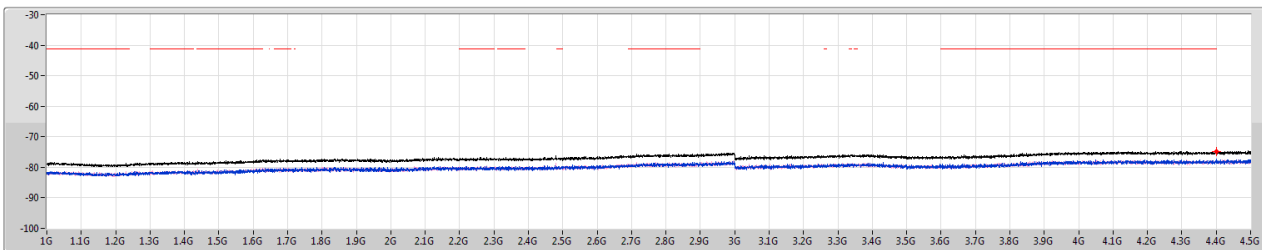

- Limit.AV
- Sum.AV
- Port1
- Port2

F.Start(Hz)	F.Stop(Hz)	RBW(Hz)	Type	Freq(Hz)	Psum(dBm)	P1(dBm)	P2(dBm)
1G	4.5G	1M	AV	4.39981G	-74.78	-77.34	-78.29