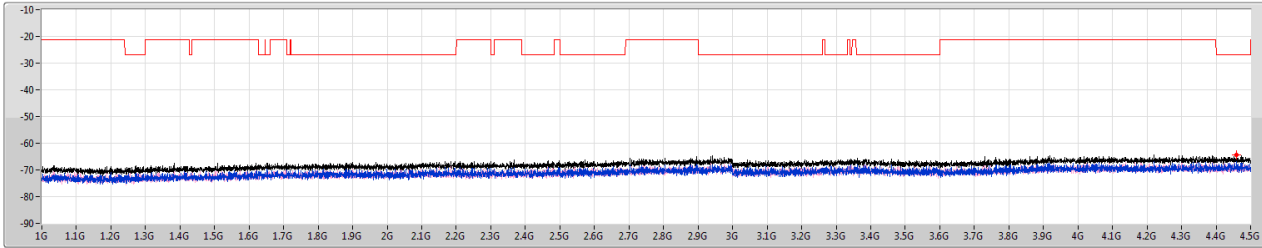

5.47-5.725GHz_802.11ax_HEW20_RU106_Index53_20MHz_Nss1,(MCS0)_2TX

CSE Other [PK]

5700MHz

- Limit.PK
- Sum.PK
- Port1
- Port2

F.Start(Hz)	F.Stop(Hz)	RBW(Hz)	Type	Freq(Hz)	Psum(dBm)	P1(dBm)	P2(dBm)
1G	4.5G	1M	PK	4.46019G	-64.35	-66.41	-68.57

5.47-5.725GHz_802.11ax_HEW20_RU106_Index53_20MHz_Nss1,(MCS0)_2TX

CSE Other [AV]

5700MHz