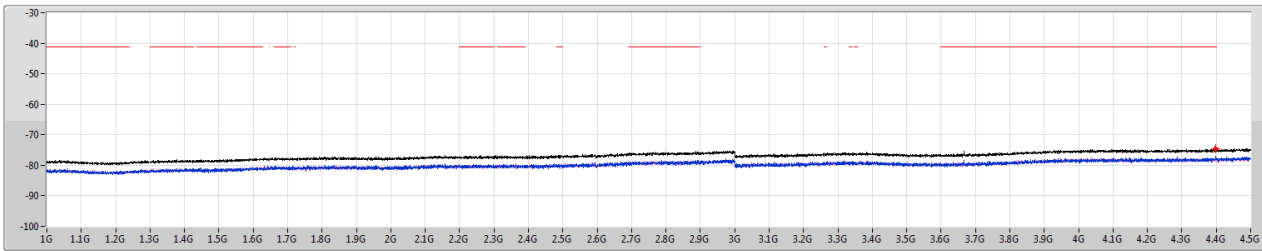

F.Start(Hz)	F.Stop(Hz)	RBW(Hz)	Type	Freq(Hz)	Psum(dBm)	P1(dBm)	P2(dBm)
1G	4.5G	1M	AV	4.39806G	-74.64	-77.05	-78.35