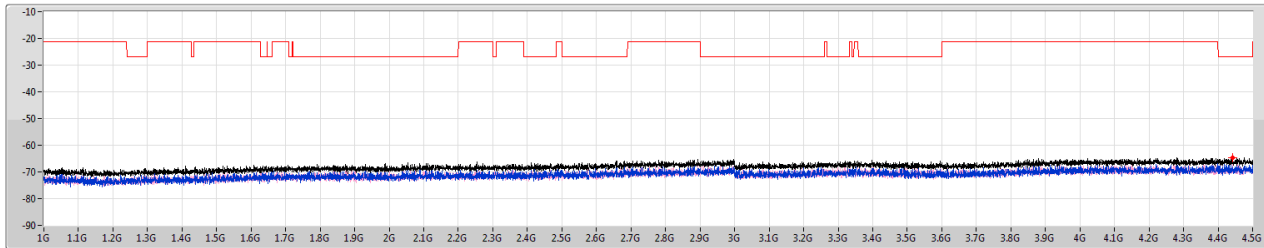

CSE Other [PK]

5500MHz

5.47-5.725GHz_802.11ax HEW20_RU52_Index38_20MHz_Nss1,(MCS0)_2TX

CSE Other [AV]

5500MHz

5.47-5.725GHz_802.11ax HEW20_RU52_Index38_20MHz_Nss1,(MCS0)_2TX

CSE Other [PK]

5580MHz