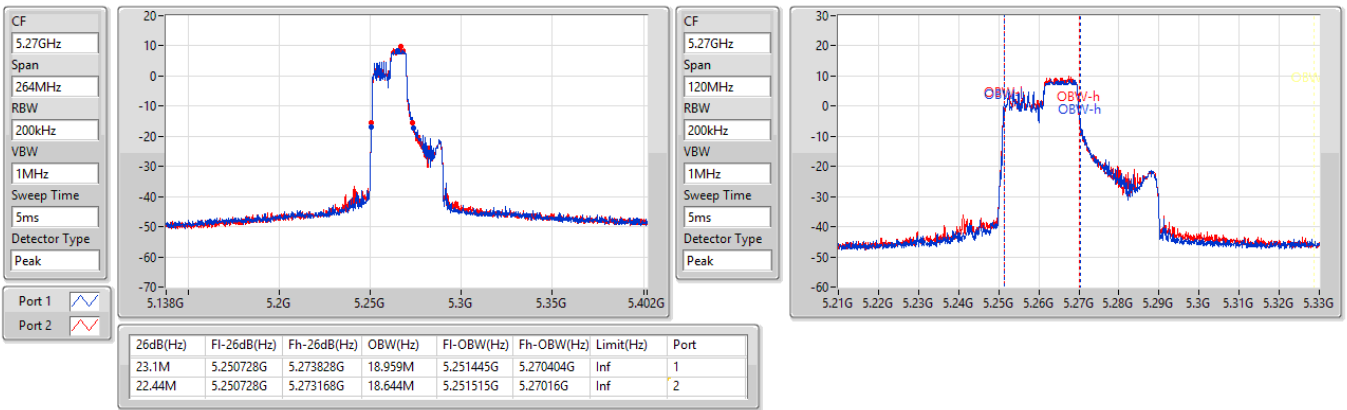

EBW

5190MHz

5.15-5.25GHz_802.11ax_HEW40_RU106_Index54_40MHz_Nss1,(MCS0)_2TX

EBW

5230MHz

5.25-5.35GHz_802.11ax_HEW40_RU106_Index54_40MHz_Nss1,(MCS0)_2TX

EBW

5270MHz