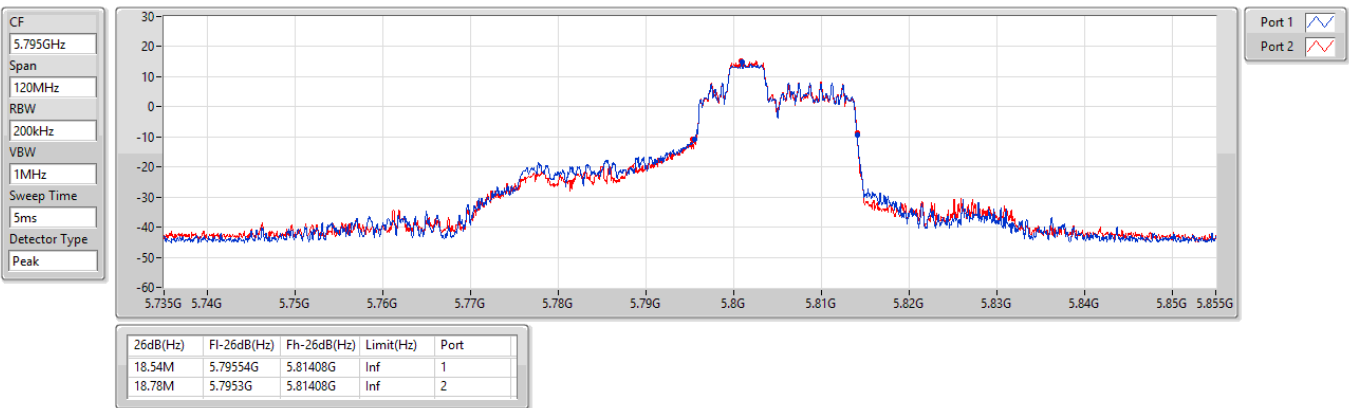

5.725-5.85GHz_802.11ax HEW40_RU52_Index42_40MHz_Nss1,(MCS0)_2TX

EBW

5795MHz

5.725-5.85GHz_802.11ax HEW40_RU52_Index42_40MHz_Nss1,(MCS0)_2TX

EBW

5795MHz

5.15-5.25GHz_802.11ax_HEW40_RU106_Index54_40MHz_Nss1,(MCS0)_2TX