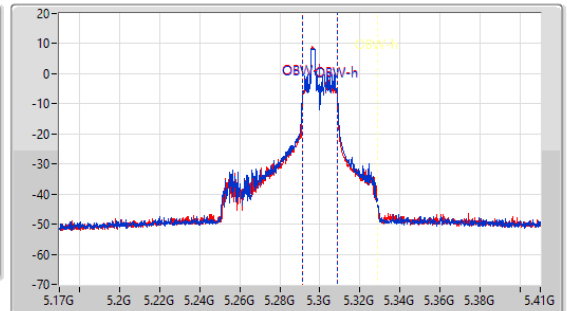

5.25-5.35GHz_802.11ax_HEW80_RU26_Index21_80MHz_Nss1,(MCS0)_2TX

EBW

5290MHz

CF: 5.29GHz
 Span: 528MHz
 RBW: 200kHz
 VBW: 1MHz
 Sweep Time: 5ms
 Detector Type: Peak

CF: 5.29GHz
 Span: 240MHz
 RBW: 200kHz
 VBW: 1MHz
 Sweep Time: 5ms
 Detector Type: Peak