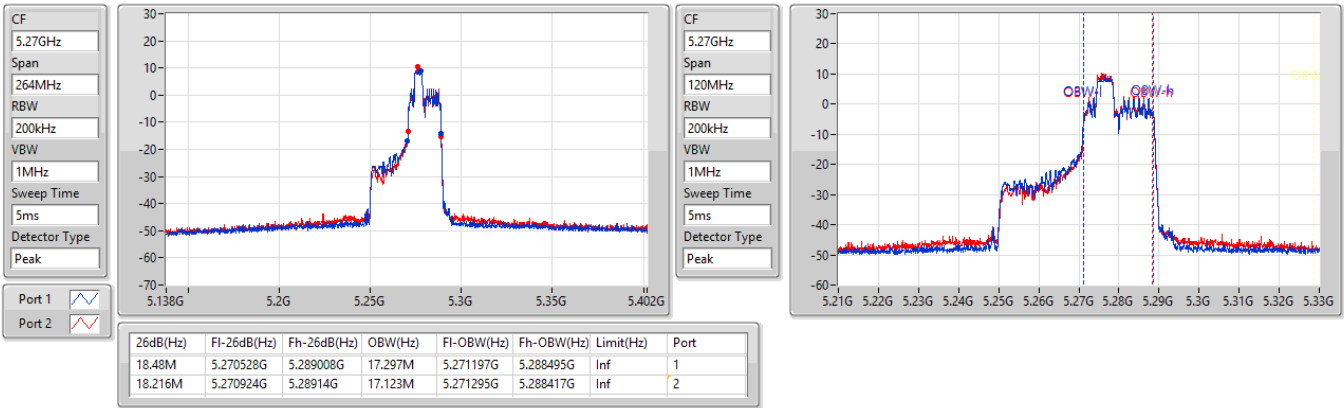

EBW

5190MHz

5.15-5.25GHz_802.11ax_HEW40_RU52_Index42_40MHz_Nss1,(MCS0)_2TX

EBW

5230MHz

5.25-5.35GHz_802.11ax_HEW40_RU52_Index42_40MHz_Nss1,(MCS0)_2TX

EBW

5270MHz

EBW

5590MHz

5.47-5.725GHz_802.11ax HEW40_RU52_Index42_40MHz_Nss1,(MCS0)_2TX

EBW

5670MHz

CF: 5.67GHz
 Span: 264MHz
 RBW: 200kHz
 VBW: 1MHz
 Sweep Time: 5ms
 Detector Type: Peak

CF: 5.67GHz
 Span: 120MHz
 RBW: 200kHz
 VBW: 1MHz
 Sweep Time: 5ms
 Detector Type: Peak