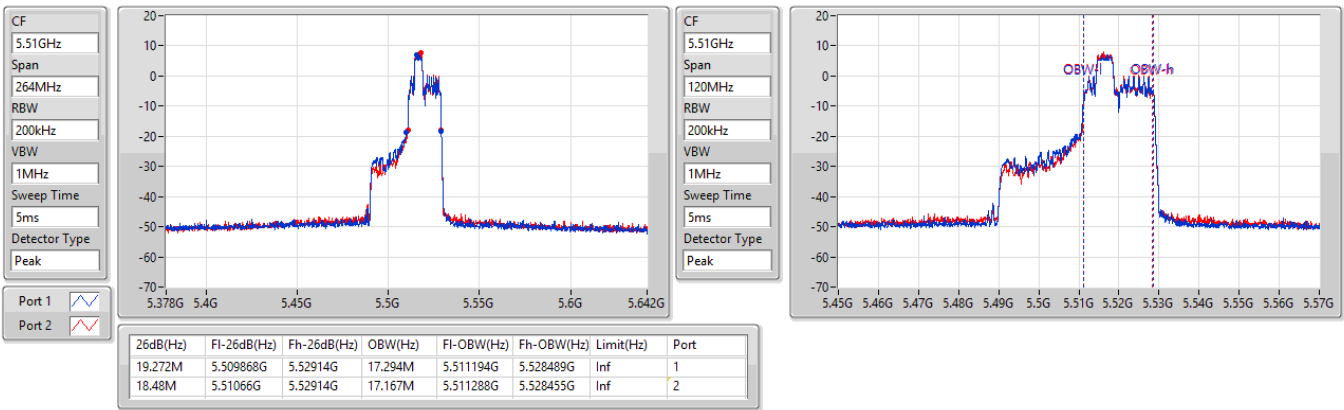

5.25-5.35GHz_802.11ax_HEW40_RU52_Index42_40MHz_Nss1,(MCS0)_2TX

EBW

5310MHz

5.47-5.725GHz_802.11ax HEW40_RU52_Index42_40MHz_Nss1,(MCS0)_2TX

EBW

5510MHz

5.47-5.725GHz_802.11ax HEW40_RU52_Index42_40MHz_Nss1,(MCS0)_2TX

EBW

5590MHz

5.47-5.725GHz_802.11ax HEW40_RU52_Index42_40MHz_Nss1,(MCS0)_2TX

EBW

5670MHz

CF: 5.67GHz
 Span: 264MHz
 RBW: 200kHz
 VBW: 1MHz
 Sweep Time: 5ms
 Detector Type: Peak

CF: 5.67GHz
 Span: 120MHz
 RBW: 200kHz
 VBW: 1MHz
 Sweep Time: 5ms
 Detector Type: Peak