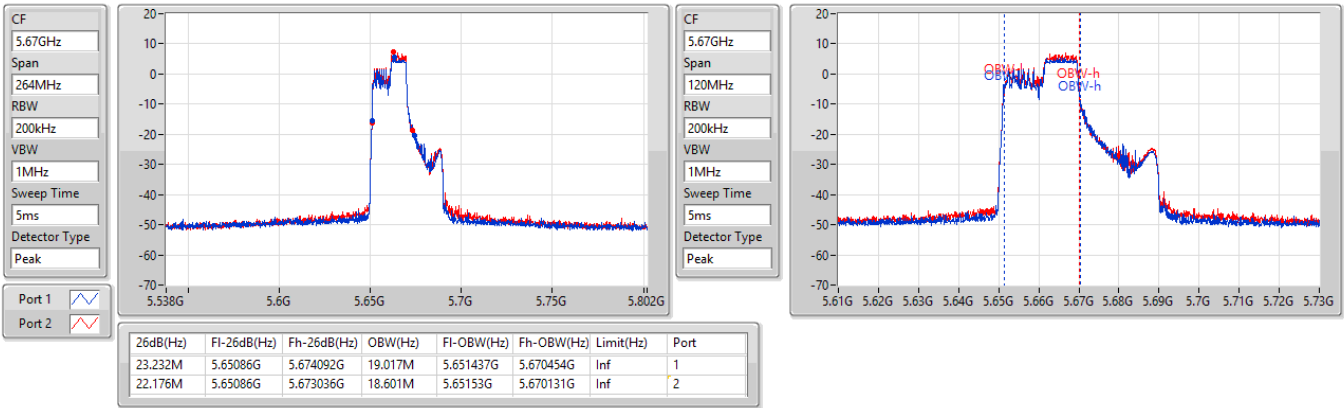

EBW

5590MHz

5.47-5.725GHz_802.11ax HEW40_RU106_Index54_40MHz_Nss1,(MCS0)_2TX

EBW

5670MHz

5.47-5.725GHz_802.11ax HEW40_RU106_Index54_40MHz_Nss1,(MCS0)_2TX

EBW

5710MHz Straddle 5.47-5.725GHz