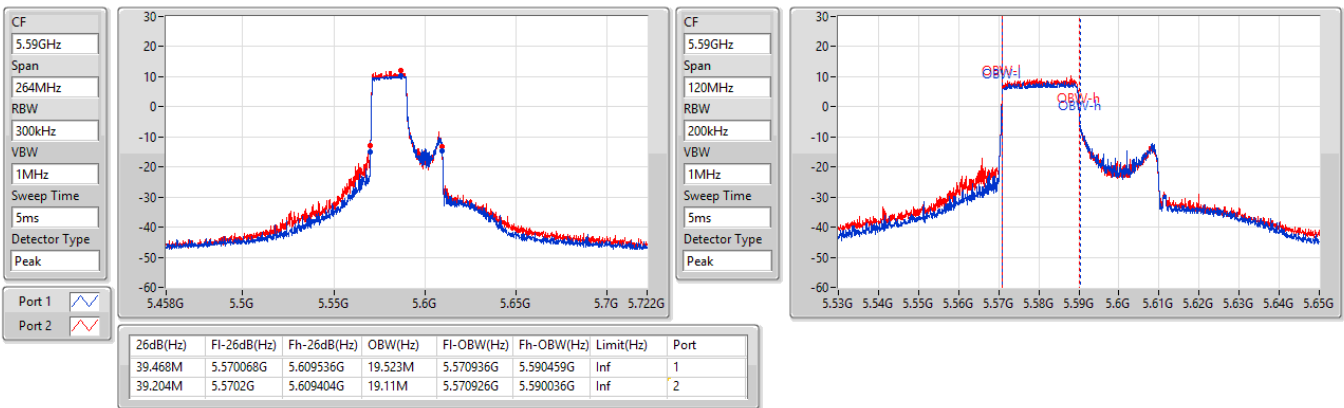

EBW

5310MHz

CF: 5.31GHz
 Span: 264MHz
 RBW: 300kHz
 VBW: 1MHz
 Sweep Time: 5ms
 Detector Type: Peak

CF: 5.31GHz
 Span: 120MHz
 RBW: 200kHz
 VBW: 1MHz
 Sweep Time: 5ms
 Detector Type: Peak

26dB(Hz)	Fl-26dB(Hz)	Fh-26dB(Hz)	OBW(Hz)	Fl-OBW(Hz)	Fh-OBW(Hz)	Limit(Hz)	Port
39.336M	5.2902G	5.329536G	19.43M	5.290968G	5.310397G	Inf	1
39.072M	5.2902G	5.329272G	19.005M	5.290957G	5.309962G	Inf	2

5.47-5.725GHz_802.11ax HEW40_RU242_Index61_40MHz_Nss1,(MCS0)_2TX

EBW

5510MHz

5.47-5.725GHz_802.11ax HEW40_RU242_Index61_40MHz_Nss1,(MCS0)_2TX

EBW

5590MHz

5.47-5.725GHz_802.11ax HEW40_RU242_Index61_40MHz_Nss1,(MCS0)_2TX