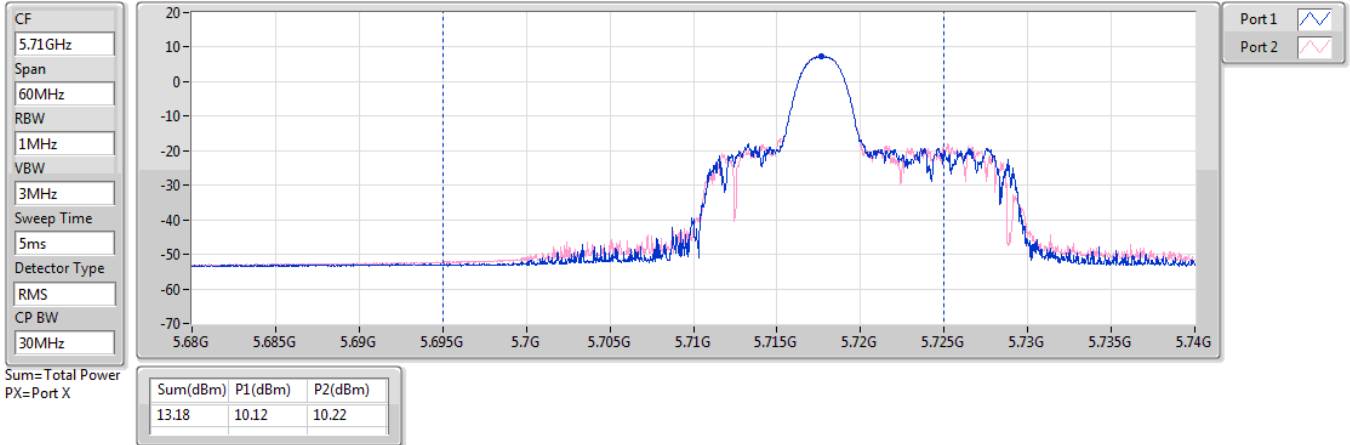

Conducted Output Power(Average) - SC Module

Appendix B.1

Mode	Result	DG (dBi)	Port 1 (dBm)	Port 2 (dBm)	Total Power (dBm)	Power Limit (dBm)	EIRP (dBm)	EIRP Limit (dBm)
5210MHz	Pass	4.40	12.15	12.64	15.41	24.00	19.81	30.00
5290MHz	Pass	4.40	13.57	13.72	16.66	24.00	21.06	30.00
5530MHz	Pass	4.40	13.33	13.75	16.56	24.00	20.96	30.00
5610MHz	Pass	4.40	14.88	15.42	18.17	24.00	22.57	30.00
5690MHz Straddle 5.47-5.725GHz	Pass	4.40	19.06	19.75	22.43	24.00	26.83	30.00
5690MHz Straddle 5.725-5.85GHz	Pass	4.40	-25.43	-23.68	-21.46	30.00	-17.06	36.00
5775MHz	Pass	4.40	14.52	14.85	17.70	30.00	22.10	36.00
802.11ax HEW80_RU484_Index65_80MHz_Nss1,(MCS0)_2TX	-	-	-	-	-	-	-	-
5210MHz	Pass	4.40	12.06	12.52	15.31	24.00	19.71	30.00
5290MHz	Pass	4.40	12.18	12.2	15.20	24.00	19.60	30.00
5530MHz	Pass	4.40	11.23	11.67	14.47	24.00	18.87	30.00
5610MHz	Pass	4.40	16.25	16.87	19.58	24.00	23.98	30.00
5690MHz Straddle 5.47-5.725GHz	Pass	4.40	18.83	19.73	22.31	24.00	26.71	30.00
5690MHz Straddle 5.725-5.85GHz	Pass	4.40	-19.7	-18.01	-15.76	30.00	-11.36	36.00
5775MHz	Pass	4.40	16.63	16.82	19.74	30.00	24.14	36.00

DG = Directional Gain; Port X = Port X output power

5.47-5.725GHz_802.11ax HEW20_RU26_Index3_20MHz_Nss1,(MCS0)_2TX

AV Power

5720MHz Straddle 5.47-5.725GHz_TX

5.725-5.85GHz_802.11ax HEW20_RU26_Index3_20MHz_Nss1,(MCS0)_2TX