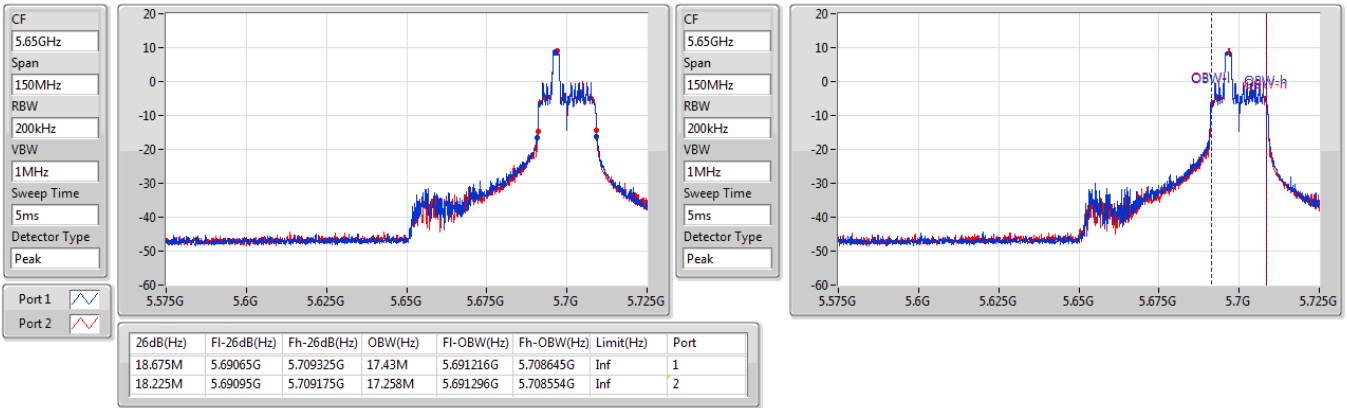

5.47-5.725GHz_802.11ax HEW80_RU26_Index21_80MHz_Nss1,(MCS0)_2TX

EBW

5690MHz Straddle 5.47-5.725GHz