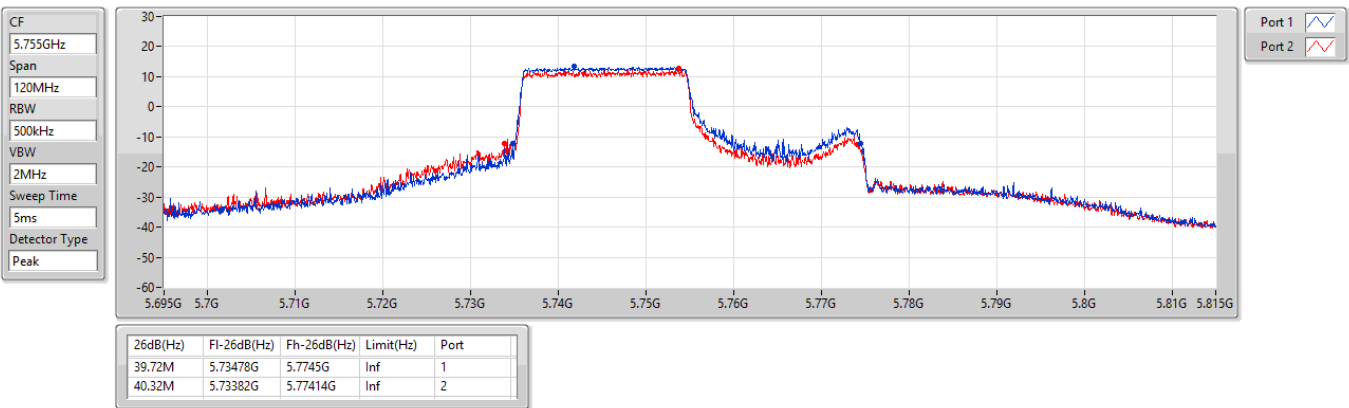

5.725-5.85GHz_802.11ax HEW40_RU242_Index61_40MHz_Nss1,(MCS0)_2TX

EBW

5755MHz