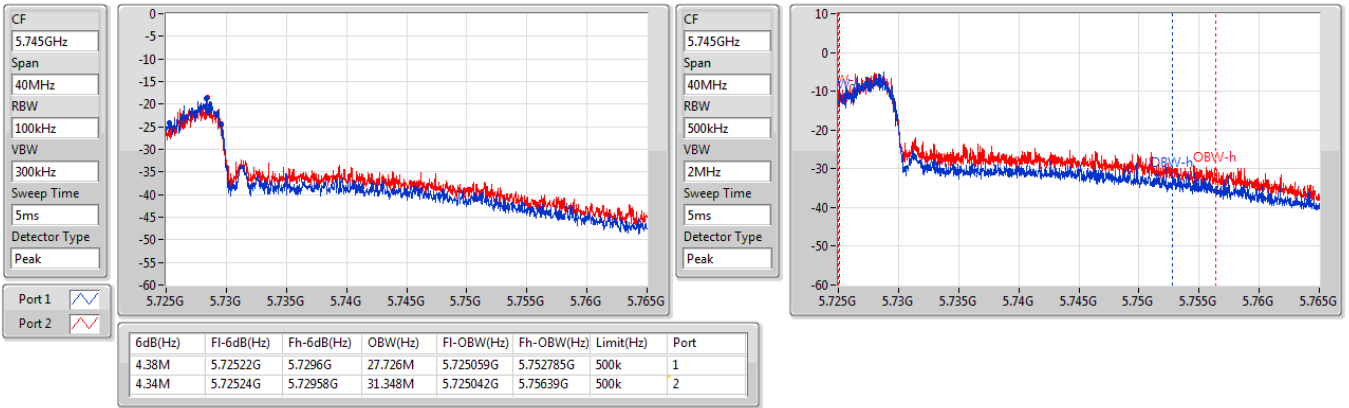

EBW

5670MHz

5.47-5.725GHz_802.11ax HEW40_RU242_Index61_40MHz_Nss1,(MCS0)_2TX

EBW

5710MHz Straddle 5.47-5.725GHz

5.725-5.85GHz_802.11ax HEW40_RU242_Index61_40MHz_Nss1,(MCS0)_2TX

EBW

5710MHz Straddle 5.725-5.85GHz