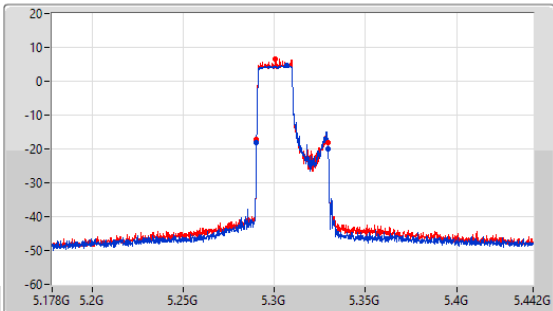

EBW

5230MHz

5.25-5.35GHz_802.11ax_HEW40_RU242_Index61_40MHz_Nss1,(MCS0)_2TX

EBW

5270MHz

CF: 5.27GHz
 Span: 264MHz
 RBW: 300kHz
 VBW: 1MHz
 Sweep Time: 5ms
 Detector Type: Peak

CF: 5.27GHz
 Span: 120MHz
 RBW: 300kHz
 VBW: 1MHz
 Sweep Time: 5ms
 Detector Type: Peak

EBW

5310MHz

CF: 5.31GHz
 Span: 264MHz
 RBW: 300kHz
 VBW: 1MHz
 Sweep Time: 5ms
 Detector Type: Peak

CF: 5.31GHz
 Span: 120MHz
 RBW: 200kHz
 VBW: 1MHz
 Sweep Time: 5ms
 Detector Type: Peak

26dB(Hz)	Fl-26dB(Hz)	Fh-26dB(Hz)	OBW(Hz)	Fl-OBW(Hz)	Fh-OBW(Hz)	Limit(Hz)	Port
39.336M	5.2902G	5.329536G	19.43M	5.290968G	5.310397G	Inf	1
39.072M	5.2902G	5.329272G	19.005M	5.290957G	5.309962G	Inf	2