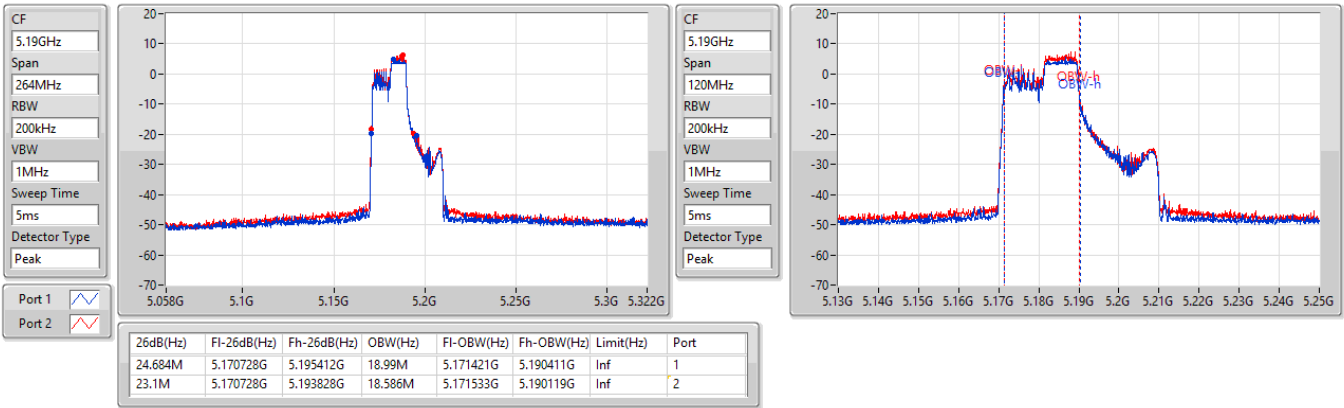

5.725-5.85GHz_802.11ax HEW40_RU52_Index42_40MHz_Nss1,(MCS0)_2TX

EBW

5795MHz

5.725-5.85GHz_802.11ax HEW40_RU52_Index42_40MHz_Nss1,(MCS0)_2TX

EBW

5795MHz

5.15-5.25GHz_802.11ax_HEW40_RU106_Index54_40MHz_Nss1,(MCS0)_2TX

EBW

5190MHz

5.15-5.25GHz_802.11ax_HEW40_RU106_Index54_40MHz_Nss1,(MCS0)_2TX

EBW

5230MHz

5.25-5.35GHz_802.11ax_HEW40_RU106_Index54_40MHz_Nss1,(MCS0)_2TX

EBW

5270MHz