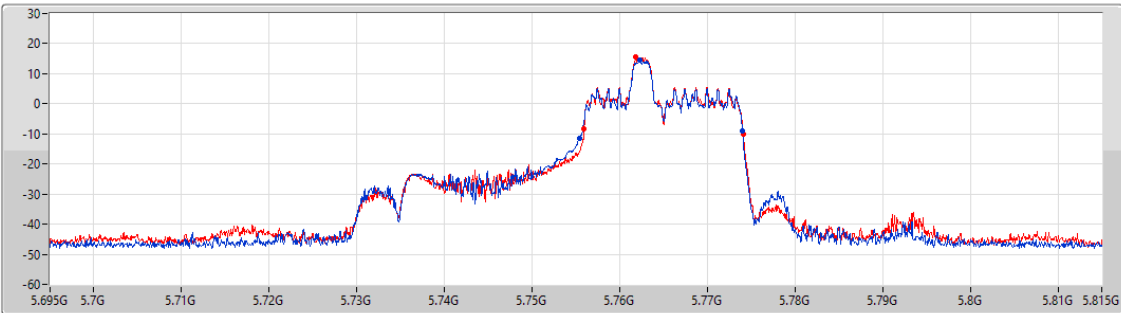

Port 1
Port 2

26dB(Hz)	Fl-26dB(Hz)	Fh-26dB(Hz)	Limit(Hz)	Port
18.54M	5.75548G	5.77402G	Inf	1
18.12M	5.75596G	5.77408G	Inf	2