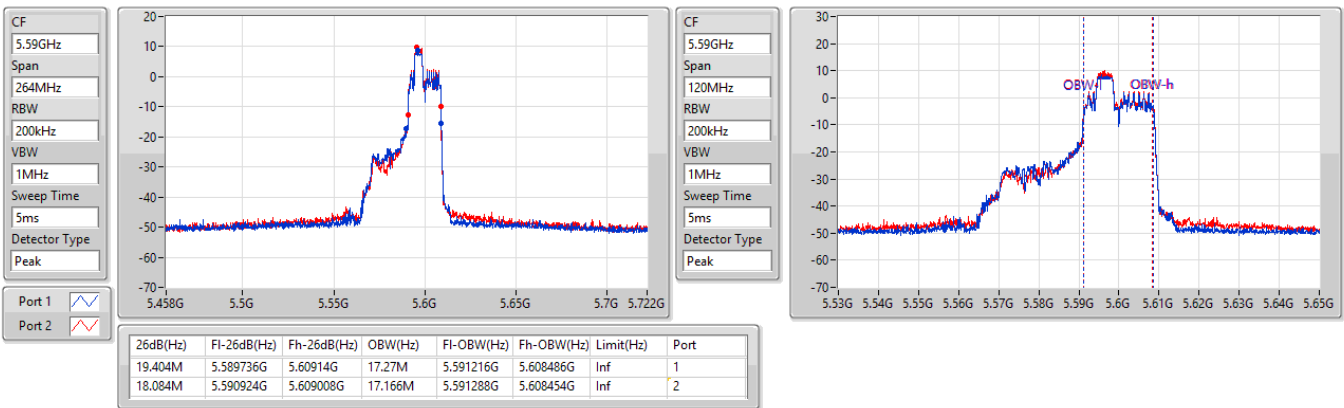

5.25-5.35GHz_802.11ax_HEW40_RU52_Index42_40MHz_Nss1,(MCS0)_2TX

EBW

5310MHz

5.47-5.725GHz_802.11ax HEW40_RU52_Index42_40MHz_Nss1,(MCS0)_2TX

EBW

5510MHz

5.47-5.725GHz_802.11ax HEW40_RU52_Index42_40MHz_Nss1,(MCS0)_2TX

EBW

5590MHz

5.47-5.725GHz_802.11ax HEW40_RU52_Index42_40MHz_Nss1,(MCS0)_2TX

EBW

5670MHz

CF: 5.67GHz
 Span: 264MHz
 RBW: 200kHz
 VBW: 1MHz
 Sweep Time: 5ms
 Detector Type: Peak

CF: 5.67GHz
 Span: 120MHz
 RBW: 200kHz
 VBW: 1MHz
 Sweep Time: 5ms
 Detector Type: Peak