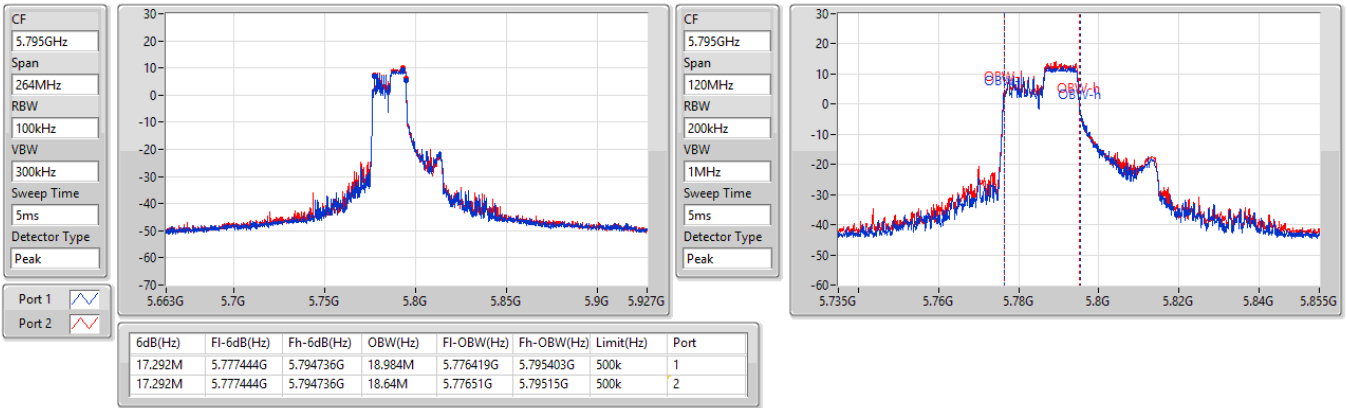

EBW

5755MHz

5.725-5.85GHz_802.11ax HEW40_RU106_Index54_40MHz_Nss1,(MCS0)_2TX

EBW

5755MHz

5.725-5.85GHz_802.11ax HEW40_RU106_Index54_40MHz_Nss1,(MCS0)_2TX

EBW

5795MHz