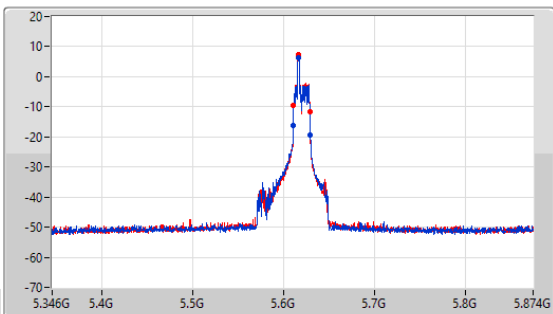

CF: 5.61GHz
Span: 240MHz
RBW: 200kHz
VBW: 1MHz
Sweep Time: 5ms
Detector Type: Peak