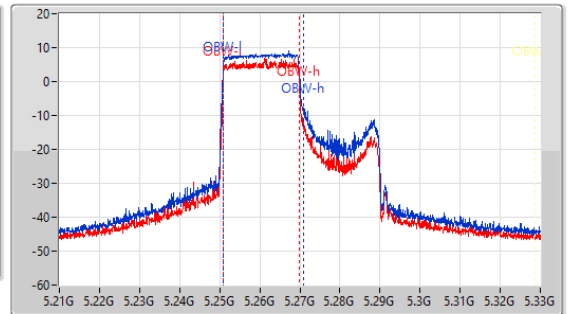

EBW

5230MHz

5.25-5.35GHz_802.11ax_HEW40_RU242_Index61_40MHz_Nss1,(MCS0)_2TX

EBW

5270MHz

CF: 5.27GHz
 Span: 264MHz
 RBW: 300kHz
 VBW: 1MHz
 Sweep Time: 5ms
 Detector Type: Peak

CF: 5.27GHz
 Span: 120MHz
 RBW: 300kHz
 VBW: 1MHz
 Sweep Time: 5ms
 Detector Type: Peak

EBW

5310MHz

CF: 5.31GHz
 Span: 264MHz
 RBW: 300kHz
 VBW: 1MHz
 Sweep Time: 5ms
 Detector Type: Peak

CF: 5.31GHz
 Span: 120MHz
 RBW: 200kHz
 VBW: 1MHz
 Sweep Time: 5ms
 Detector Type: Peak

26dB(Hz)	Fl-26dB(Hz)	Fh-26dB(Hz)	OBW(Hz)	Fl-OBW(Hz)	Fh-OBW(Hz)	Limit(Hz)	Port
39.336M	5.2902G	5.329536G	19.43M	5.290968G	5.310397G	Inf	1
39.072M	5.2902G	5.329272G	19.005M	5.290957G	5.309962G	Inf	2