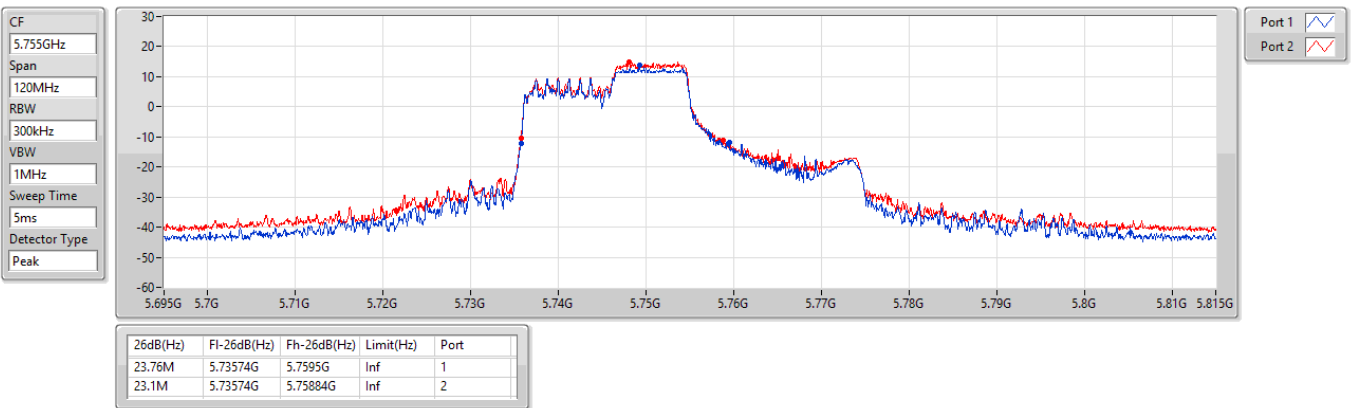

EBW

5755MHz

5.725-5.85GHz_802.11ax HEW40_RU106_Index54_40MHz_Nss1,(MCS0)_2TX

EBW

5755MHz

5.725-5.85GHz_802.11ax HEW40_RU106_Index54_40MHz_Nss1,(MCS0)_2TX

EBW

5795MHz