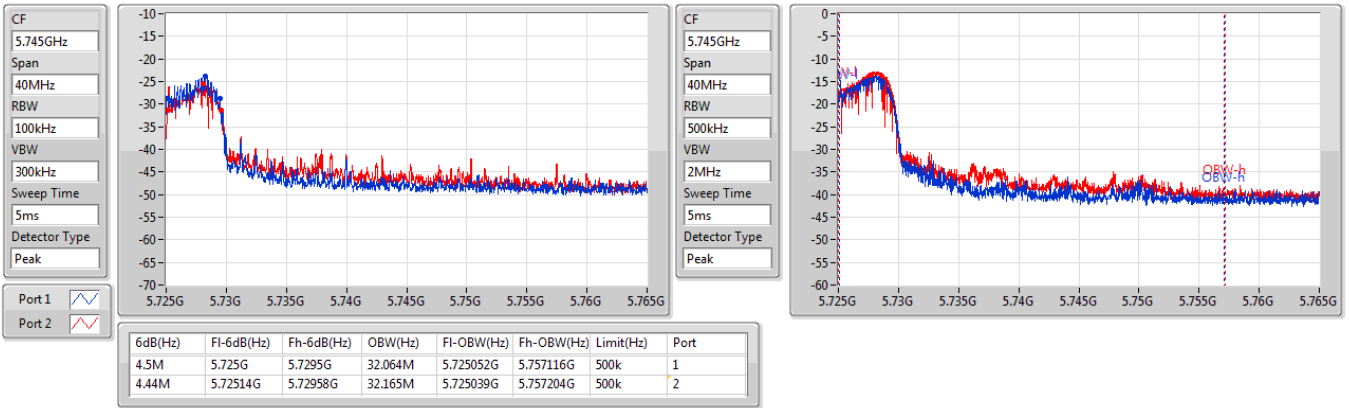

5.725-5.85GHz_802.11ax HEW40_RU106_Index54_40MHz_Nss1,(MCS0)_2TX

EBW

5710MHz Straddle 5.725-5.85GHz