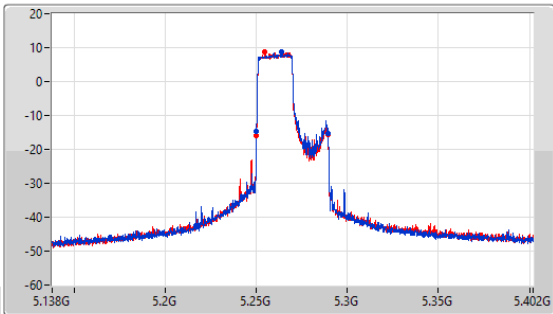

EBW

5230MHz

5.25-5.35GHz_802.11ax_HEW40_RU242_Index61_40MHz_Nss1,(MCS0)_2TX

EBW

5270MHz

CF: 5.27GHz
 Span: 264MHz
 RBW: 300kHz
 VBW: 1MHz
 Sweep Time: 5ms
 Detector Type: Peak

CF: 5.27GHz
 Span: 120MHz
 RBW: 300kHz
 VBW: 1MHz
 Sweep Time: 5ms
 Detector Type: Peak

EBW

5310MHz

CF: 5.31GHz
 Span: 264MHz
 RBW: 300kHz
 VBW: 1MHz
 Sweep Time: 5ms
 Detector Type: Peak

CF: 5.31GHz
 Span: 120MHz
 RBW: 200kHz
 VBW: 1MHz
 Sweep Time: 5ms
 Detector Type: Peak

26dB(Hz)	Fl-26dB(Hz)	Fh-26dB(Hz)	OBW(Hz)	Fl-OBW(Hz)	Fh-OBW(Hz)	Limit(Hz)	Port
39.336M	5.2902G	5.329536G	19.43M	5.290968G	5.310397G	Inf	1
39.072M	5.2902G	5.329272G	19.005M	5.290957G	5.309962G	Inf	2