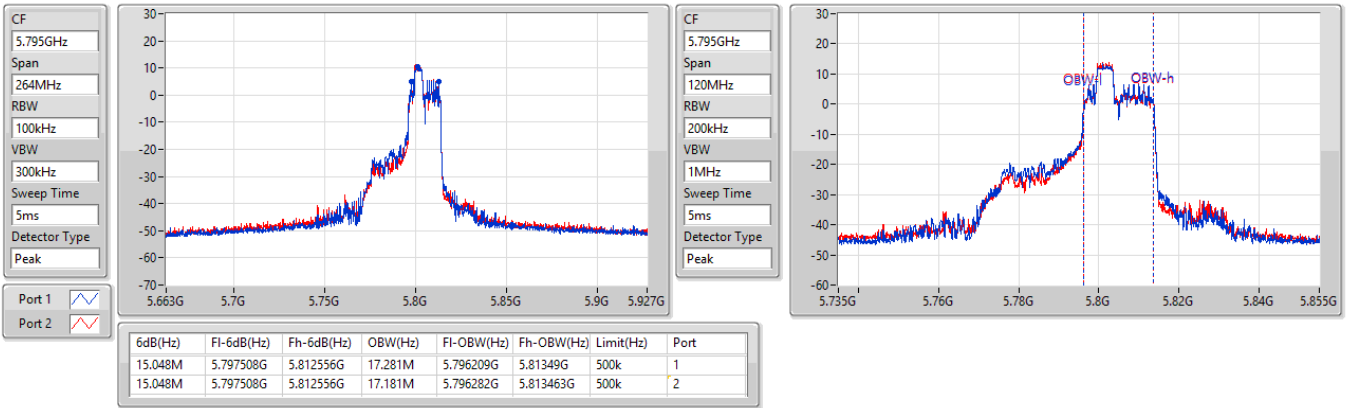

5.725-5.85GHz_802.11ax HEW40_RU52_Index42_40MHz_Nss1,(MCS0)_2TX

EBW

5795MHz