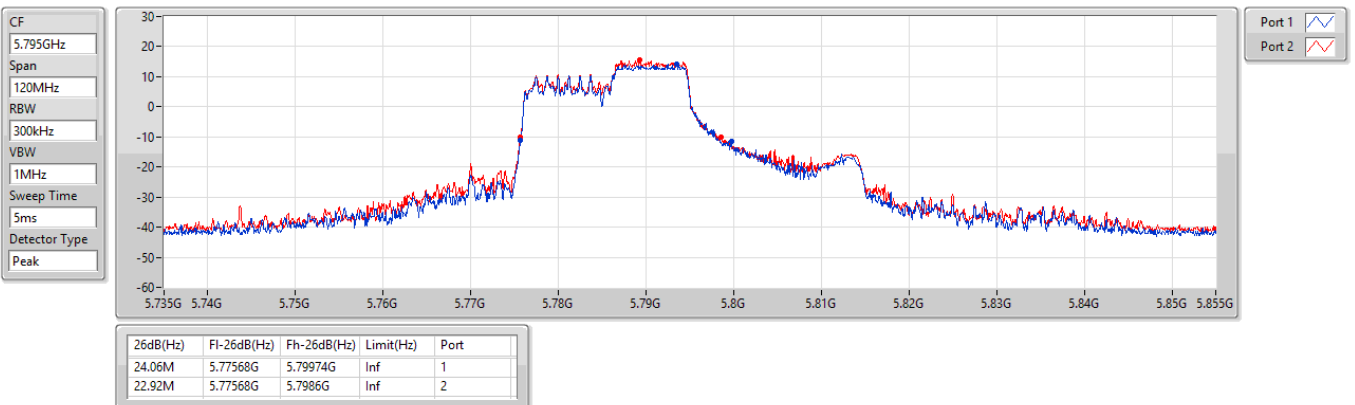

5.725-5.85GHz_802.11ax HEW40_RU106_Index54_40MHz_Nss1,(MCS0)_2TX

EBW

5795MHz