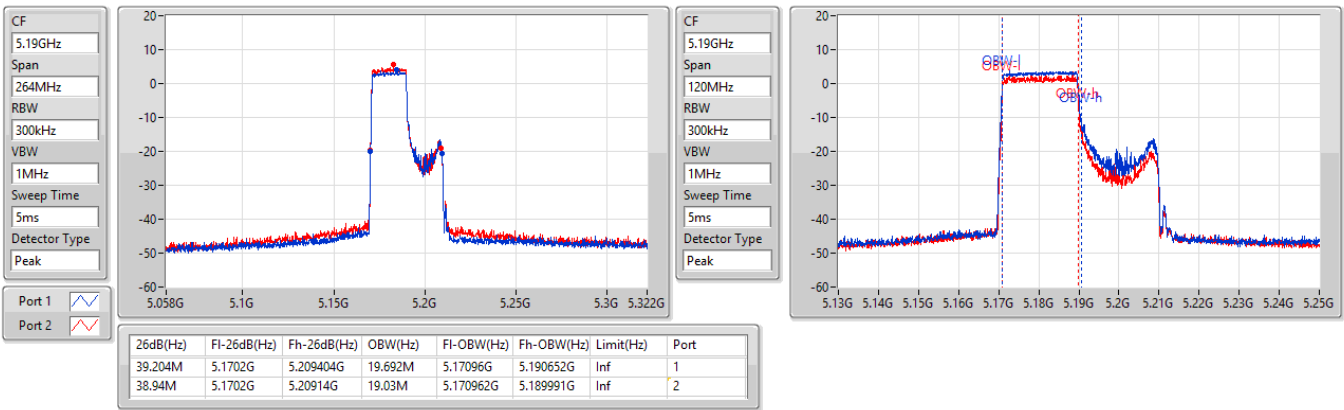

5.725-5.85GHz_802.11ax HEW40_RU106_Index54_40MHz_Nss1,(MCS0)_2TX

EBW

5795MHz

5.15-5.25GHz_802.11ax_HEW40_RU242_Index61_40MHz_Nss1,(MCS0)_2TX

EBW

5190MHz

5.15-5.25GHz_802.11ax_HEW40_RU242_Index61_40MHz_Nss1,(MCS0)_2TX

EBW

5230MHz

5.25-5.35GHz_802.11ax_HEW40_RU242_Index61_40MHz_Nss1,(MCS0)_2TX

EBW

5270MHz

CF: 5.27GHz
 Span: 264MHz
 RBW: 300kHz
 VBW: 1MHz
 Sweep Time: 5ms
 Detector Type: Peak

CF: 5.27GHz
 Span: 120MHz
 RBW: 300kHz
 VBW: 1MHz
 Sweep Time: 5ms
 Detector Type: Peak