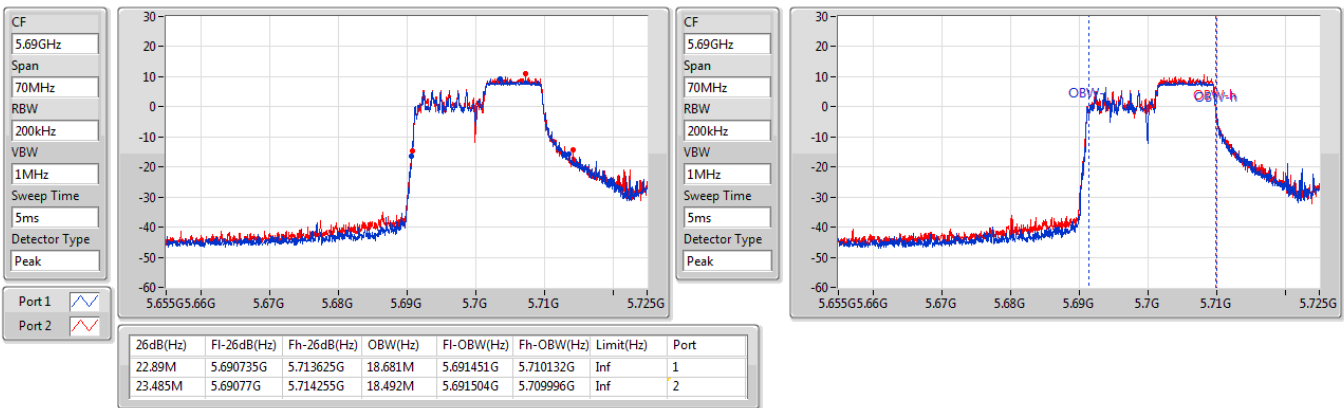

EBW

5590MHz

5.47-5.725GHz_802.11ax HEW40_RU106_Index54_40MHz_Nss1,(MCS0)_2TX

EBW

5670MHz

5.47-5.725GHz_802.11ax HEW40_RU106_Index54_40MHz_Nss1,(MCS0)_2TX

EBW

5710MHz Straddle 5.47-5.725GHz