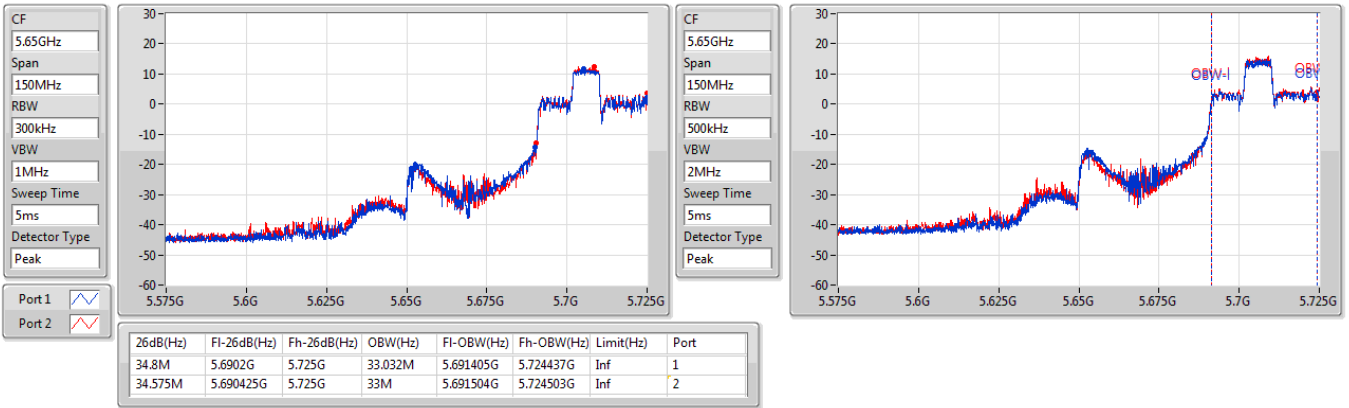

5.47-5.725GHz_802.11ax HEW80_RU106_Index58_80MHz_Nss1,(MCS0)_2TX

EBW

5690MHz Straddle 5.47-5.725GHz