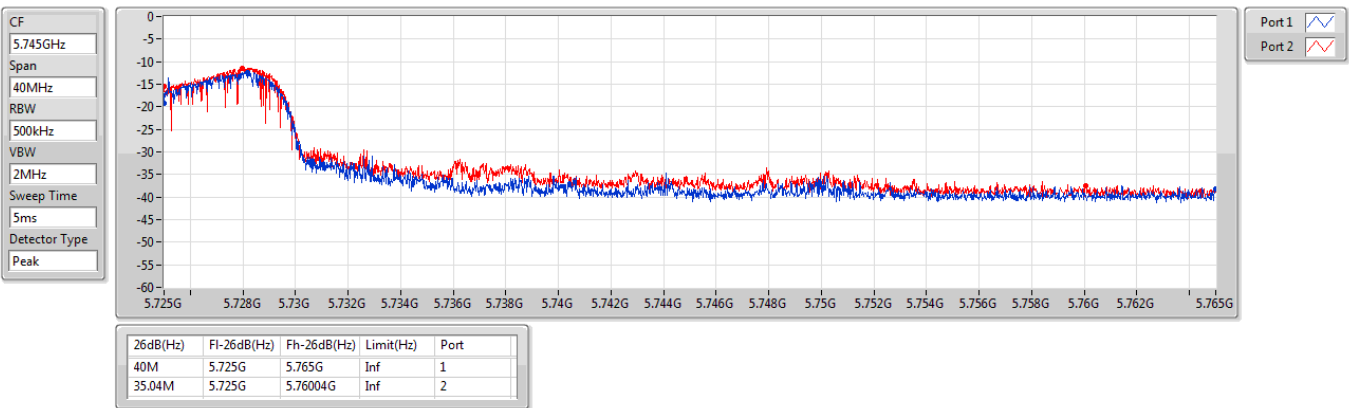

5.725-5.85GHz_802.11ax HEW40_RU106_Index54_40MHz_Nss1,(MCS0)_2TX

EBW

5710MHz Straddle 5.725-5.85GHz

5.725-5.85GHz_802.11ax HEW40_RU106_Index54_40MHz_Nss1,(MCS0)_2TX

EBW

5710MHz Straddle 5.725-5.85GHz

5.725-5.85GHz_802.11ax HEW40_RU106_Index54_40MHz_Nss1,(MCS0)_2TX