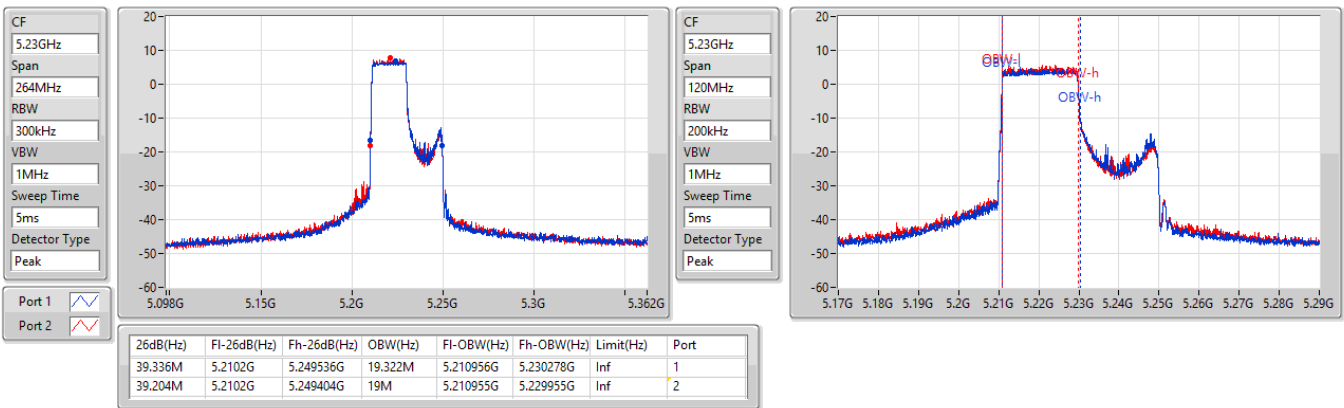

5.725-5.85GHz_802.11ax HEW40_RU106_Index54_40MHz_Nss1,(MCS0)_2TX

EBW

5795MHz

5.15-5.25GHz_802.11ax_HEW40_RU242_Index61_40MHz_Nss1,(MCS0)_2TX

EBW

5190MHz

5.15-5.25GHz_802.11ax_HEW40_RU242_Index61_40MHz_Nss1,(MCS0)_2TX

EBW

5230MHz

5.25-5.35GHz_802.11ax_HEW40_RU242_Index61_40MHz_Nss1,(MCS0)_2TX

EBW

5270MHz

CF: 5.27GHz
 Span: 264MHz
 RBW: 300kHz
 VBW: 1MHz
 Sweep Time: 5ms
 Detector Type: Peak

CF: 5.27GHz
 Span: 120MHz
 RBW: 300kHz
 VBW: 1MHz
 Sweep Time: 5ms
 Detector Type: Peak