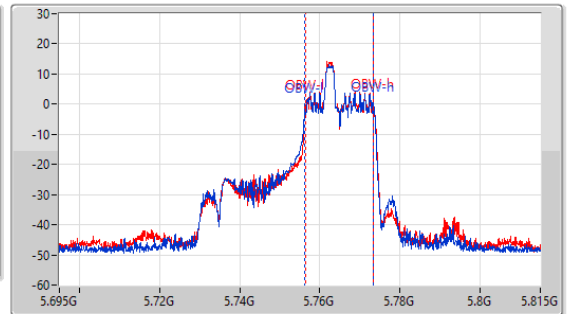

5.725-5.85GHz_802.11ax HEW40_RU26_Index12_40MHz_Nss1,(MCS0)_2TX

EBW

5755MHz

CF: 5.755GHz
 Span: 264MHz
 RBW: 100kHz
 VBW: 300kHz
 Sweep Time: 5ms
 Detector Type: Peak

CF: 5.755GHz
 Span: 120MHz
 RBW: 200kHz
 VBW: 1MHz
 Sweep Time: 5ms
 Detector Type: Peak