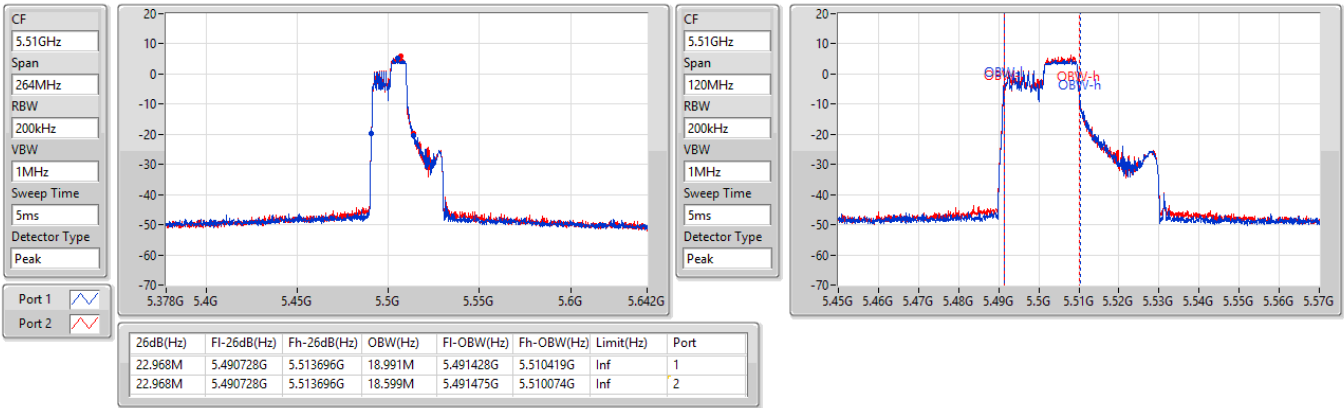

5.25-5.35GHz_802.11ax_HEW40_RU106_Index54_40MHz_Nss1,(MCS0)_2TX

EBW

5310MHz

5.47-5.725GHz_802.11ax HEW40_RU106_Index54_40MHz_Nss1,(MCS0)_2TX

EBW

5510MHz

5.47-5.725GHz_802.11ax HEW40_RU106_Index54_40MHz_Nss1,(MCS0)_2TX

EBW

5590MHz

5.47-5.725GHz_802.11ax HEW40_RU106_Index54_40MHz_Nss1,(MCS0)_2TX

EBW

5670MHz

5.47-5.725GHz_802.11ax HEW40_RU106_Index54_40MHz_Nss1,(MCS0)_2TX

EBW

5710MHz Straddle 5.47-5.725GHz