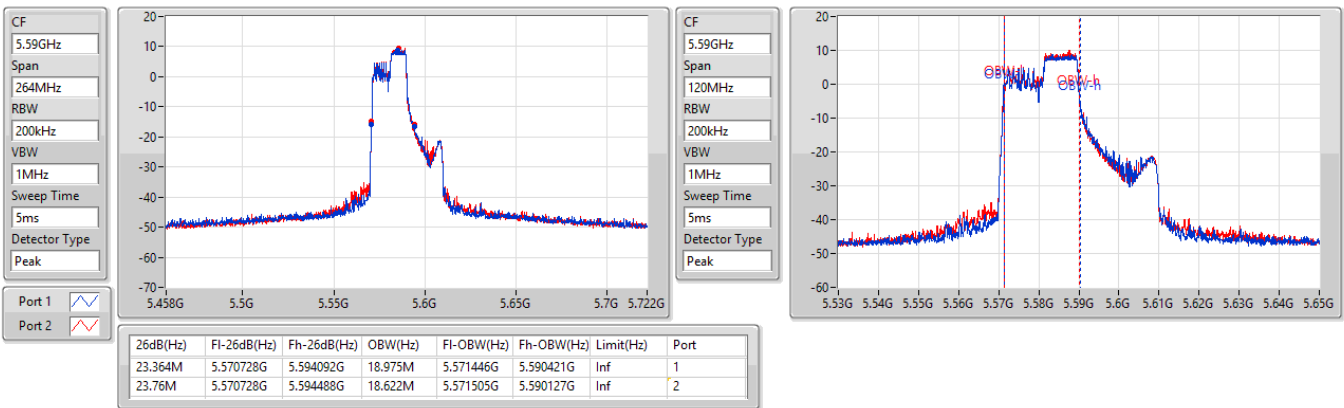

5.25-5.35GHz_802.11ax_HEW40_RU106_Index54_40MHz_Nss1,(MCS0)_2TX

EBW

5310MHz

5.47-5.725GHz_802.11ax HEW40_RU106_Index54_40MHz_Nss1,(MCS0)_2TX

EBW

5510MHz

5.47-5.725GHz_802.11ax HEW40_RU106_Index54_40MHz_Nss1,(MCS0)_2TX

EBW

5590MHz

5.47-5.725GHz_802.11ax HEW40_RU106_Index54_40MHz_Nss1,(MCS0)_2TX

EBW

5670MHz

5.47-5.725GHz_802.11ax HEW40_RU106_Index54_40MHz_Nss1,(MCS0)_2TX

EBW

5710MHz Straddle 5.47-5.725GHz