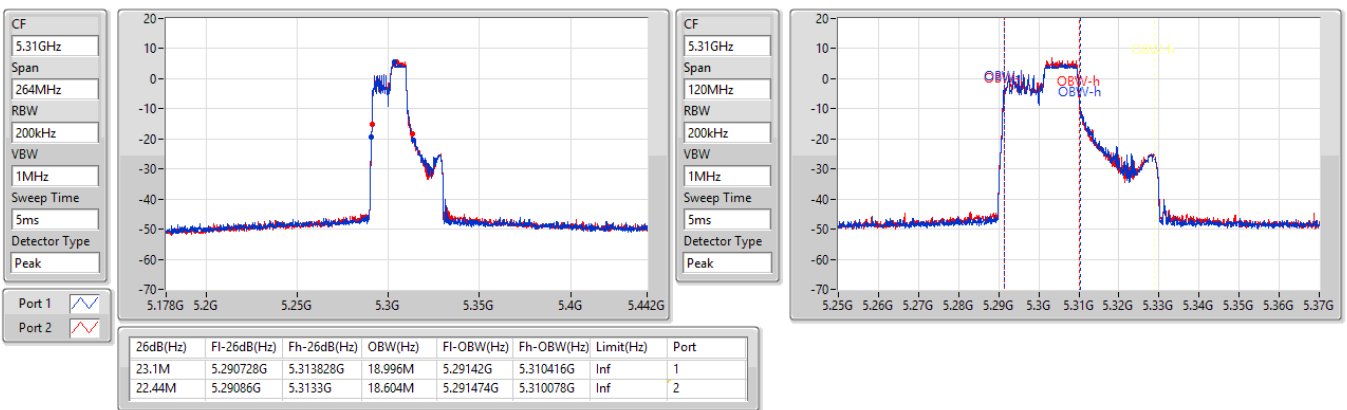

5.25-5.35GHz_802.11ax_HEW40_RU106_Index54_40MHz_Nss1,(MCS0)_2TX

EBW

5270MHz

5.25-5.35GHz_802.11ax_HEW40_RU106_Index54_40MHz_Nss1,(MCS0)_2TX

EBW

5310MHz