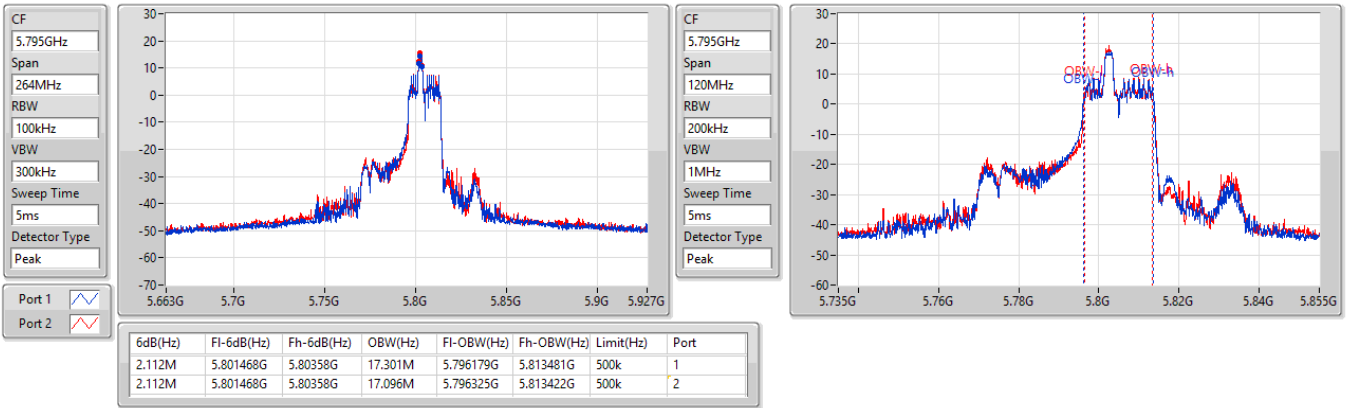

5.725-5.85GHz_802.11ax HEW40_RU26_Index12_40MHz_Nss1,(MCS0)_2TX

EBW

5795MHz