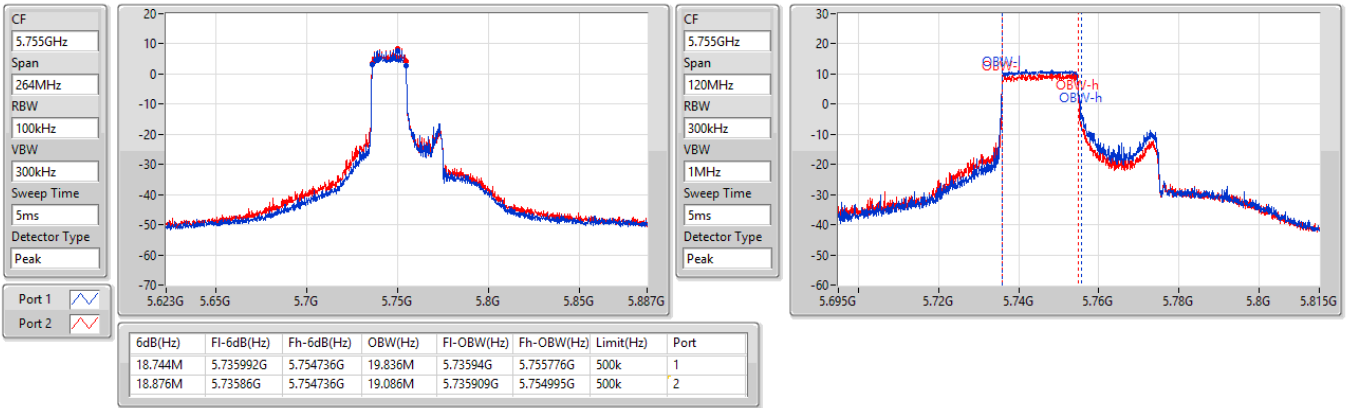

5.725-5.85GHz_802.11ax HEW40_RU242_Index61_40MHz_Nss1,(MCS0)_2TX

EBW

5710MHz Straddle 5.725-5.85GHz

5.725-5.85GHz_802.11ax HEW40_RU242_Index61_40MHz_Nss1,(MCS0)_2TX

EBW

5755MHz

5.725-5.85GHz_802.11ax HEW40_RU242_Index61_40MHz_Nss1,(MCS0)_2TX