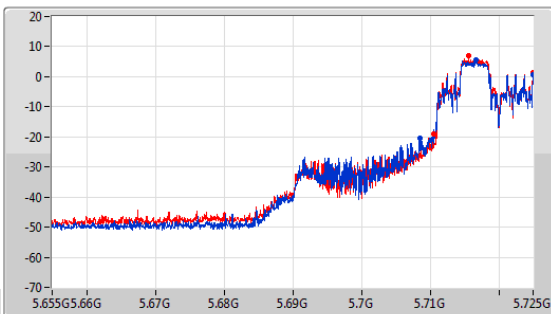

5.25-5.35GHz_802.11ax_HEW40_RU52_Index42_40MHz_Nss1,(MCS0)_2TX

EBW

5310MHz

5.47-5.725GHz_802.11ax HEW40_RU52_Index42_40MHz_Nss1,(MCS0)_2TX

EBW

5510MHz

5.47-5.725GHz_802.11ax HEW40_RU52_Index42_40MHz_Nss1,(MCS0)_2TX

EBW

5590MHz

5.47-5.725GHz_802.11ax HEW40_RU52_Index42_40MHz_Nss1,(MCS0)_2TX

EBW

5670MHz

CF: 5.67GHz
 Span: 264MHz
 RBW: 200kHz
 VBW: 1MHz
 Sweep Time: 5ms
 Detector Type: Peak

CF: 5.67GHz
 Span: 120MHz
 RBW: 200kHz
 VBW: 1MHz
 Sweep Time: 5ms
 Detector Type: Peak

EBW

5710MHz Straddle 5.47-5.725GHz

CF: 5.69GHz
 Span: 70MHz
 RBW: 100kHz
 VBW: 300kHz
 Sweep Time: 5ms
 Detector Type: Peak

CF: 5.69GHz
 Span: 70MHz
 RBW: 200kHz
 VBW: 1MHz
 Sweep Time: 5ms
 Detector Type: Peak