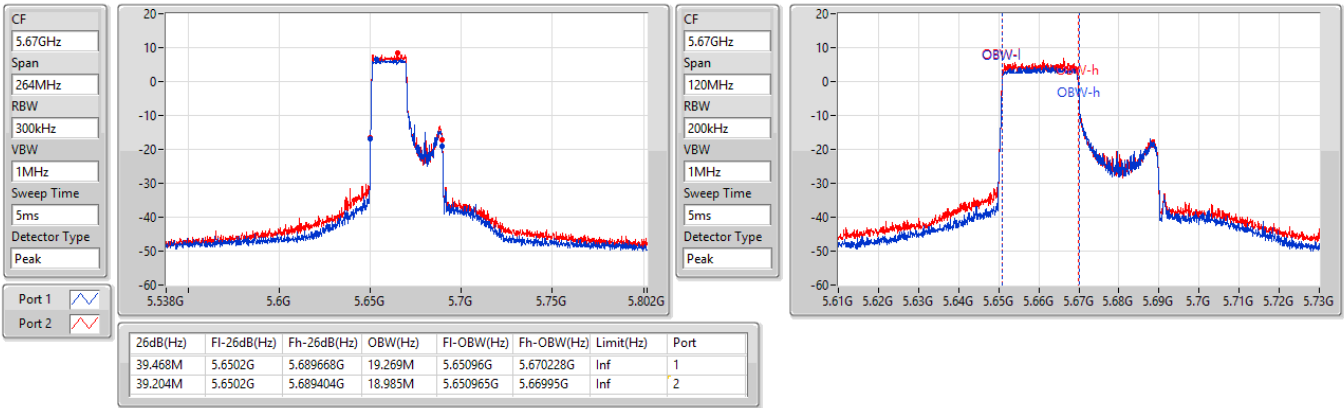

EBW

5310MHz

CF: 5.31GHz
 Span: 264MHz
 RBW: 300kHz
 VBW: 1MHz
 Sweep Time: 5ms
 Detector Type: Peak

CF: 5.31GHz
 Span: 120MHz
 RBW: 200kHz
 VBW: 1MHz
 Sweep Time: 5ms
 Detector Type: Peak

26dB(Hz)	Fl-26dB(Hz)	Fh-26dB(Hz)	OBW(Hz)	Fl-OBW(Hz)	Fh-OBW(Hz)	Limit(Hz)	Port
39.336M	5.2902G	5.329536G	19.43M	5.290968G	5.310397G	Inf	1
39.072M	5.2902G	5.329272G	19.005M	5.290957G	5.309962G	Inf	2

5.47-5.725GHz_802.11ax HEW40_RU242_Index61_40MHz_Nss1,(MCS0)_2TX

EBW

5510MHz

5.47-5.725GHz_802.11ax HEW40_RU242_Index61_40MHz_Nss1,(MCS0)_2TX

EBW

5590MHz

5.47-5.725GHz_802.11ax HEW40_RU242_Index61_40MHz_Nss1,(MCS0)_2TX

EBW

5670MHz

5.47-5.725GHz_802.11ax HEW40_RU242_Index61_40MHz_Nss1,(MCS0)_2TX

EBW

5710MHz Straddle 5.47-5.725GHz

5.725-5.85GHz_802.11ax HEW40_RU242_Index61_40MHz_Nss1,(MCS0)_2TX

EBW

5710MHz Straddle 5.725-5.85GHz