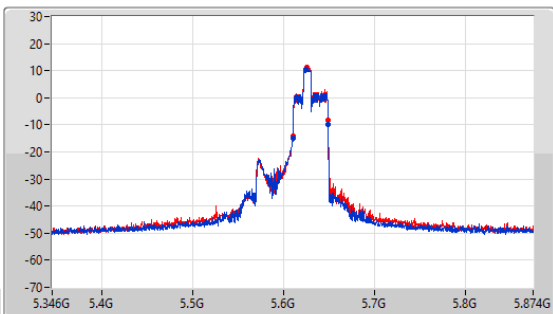

5610MHz

CF: 5.61GHz
Span: 528MHz
RBW: 300kHz
VBW: 1MHz
Sweep Time: 5ms
Detector Type: Peak

CF: 5.61GHz
Span: 240MHz
RBW: 500kHz
VBW: 2MHz
Sweep Time: 5ms
Detector Type: Peak