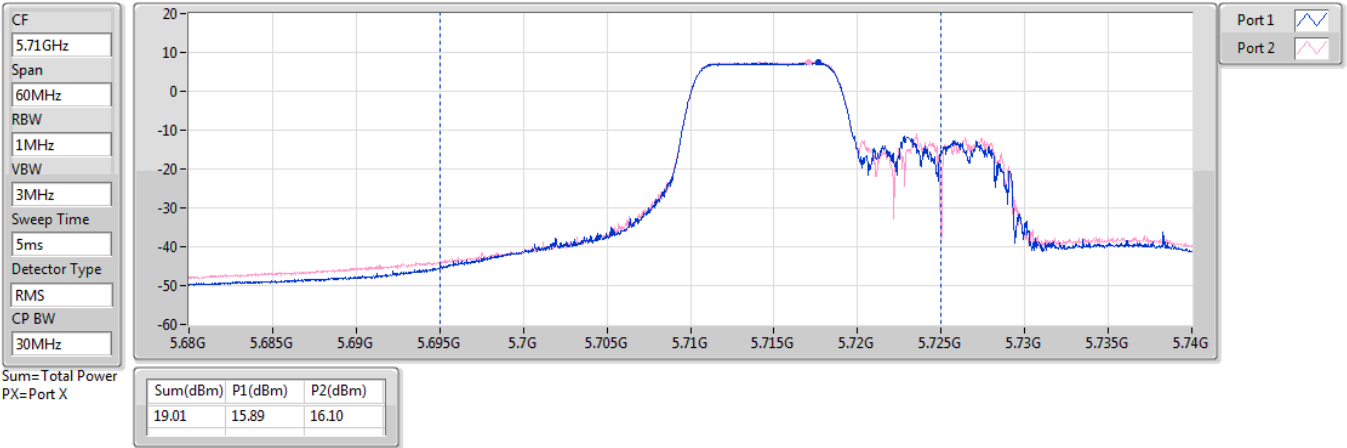

DG = Directional Gain; Port X = Port X output power

5.47-5.725GHz_802.11ax HEW20_RU26_Index3_20MHz_Nss1,(MCS0)_2TX

AV Power

5720MHz Straddle 5.47-5.725GHz_TX

5.725-5.85GHz_802.11ax HEW20_RU26_Index3_20MHz_Nss1,(MCS0)_2TX

AV Power

5720MHz Straddle 5.725-5.85GHz_TX

5.47-5.725GHz_802.11ax HEW20_RU106_Index53_20MHz_Nss1,(MCS0)_2TX

AV Power

5720MHz Straddle 5.47-5.725GHz_TX

5.725-5.85GHz_802.11ax HEW20_RU106_Index53_20MHz_Nss1,(MCS0)_2TX