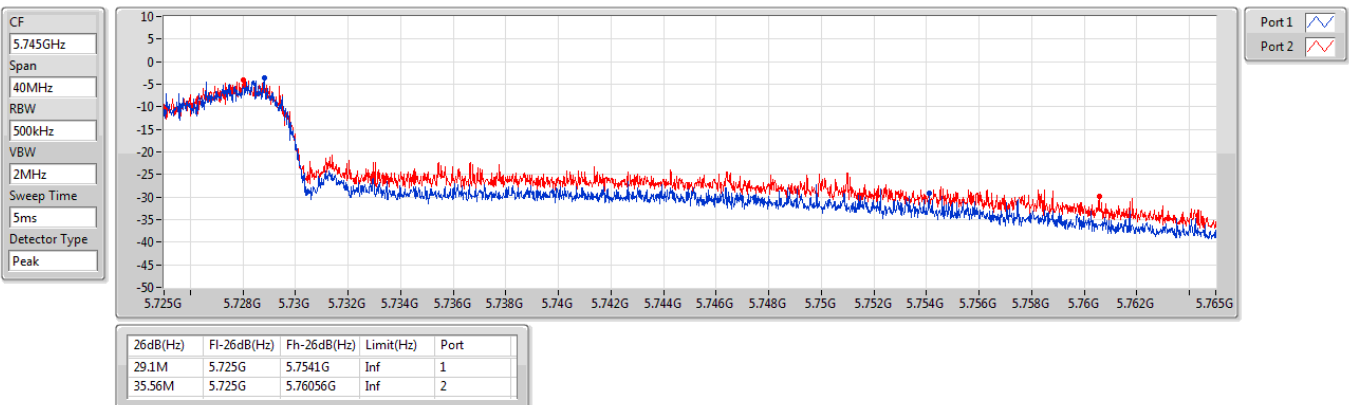

5.725-5.85GHz_802.11ax HEW40_RU242_Index61_40MHz_Nss1,(MCS0)_2TX

EBW

5710MHz Straddle 5.725-5.85GHz