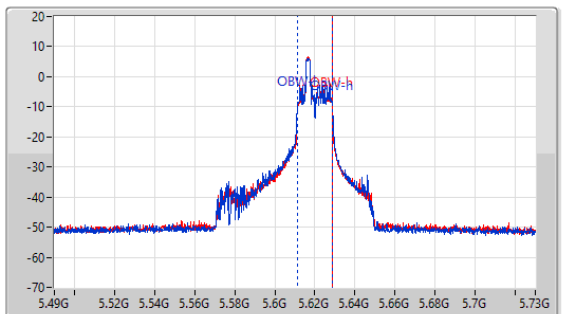

5.47-5.725GHz_802.11ax HEW80_RU26_Index21_80MHz_Nss1,(MCS0)_2TX

EBW

5610MHz

CF: 5.61GHz
 Span: 528MHz
 RBW: 200kHz
 VBW: 1MHz
 Sweep Time: 5ms
 Detector Type: Peak

CF: 5.61GHz
 Span: 240MHz
 RBW: 200kHz
 VBW: 1MHz
 Sweep Time: 5ms
 Detector Type: Peak