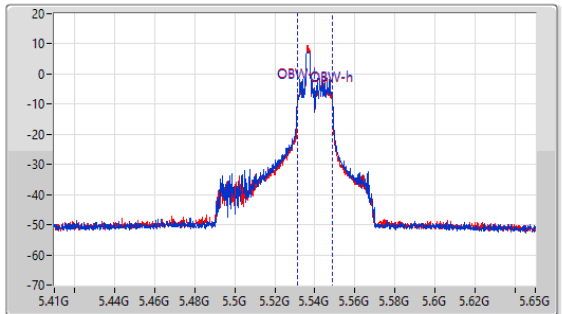

5.47-5.725GHz_802.11ax HEW80_RU26_Index21_80MHz_Nss1,(MCS0)_2TX

EBW

5530MHz

CF: 5.53GHz
 Span: 528MHz
 RBW: 200kHz
 VBW: 1MHz
 Sweep Time: 5ms
 Detector Type: Peak

CF: 5.53GHz
 Span: 240MHz
 RBW: 200kHz
 VBW: 1MHz
 Sweep Time: 5ms
 Detector Type: Peak