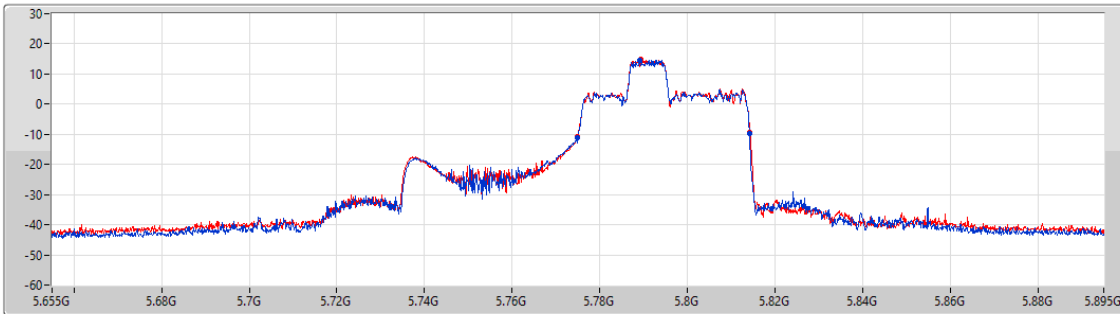

CF
5.775GHz

Span
240MHz

RBW
500kHz

VBW
2MHz

Sweep Time
5ms

Detector Type
Peak

Port 1

Port 2