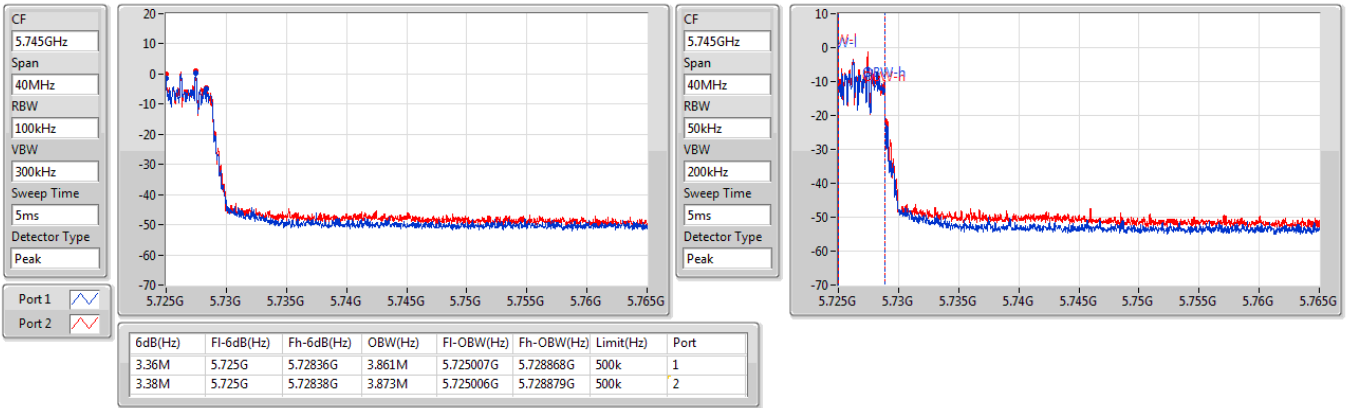

5.725-5.85GHz_802.11ax_HEW40_RU52_Index42_40MHz_Nss1,(MCS0)_2TX

EBW

5710MHz Straddle 5.725-5.85GHz