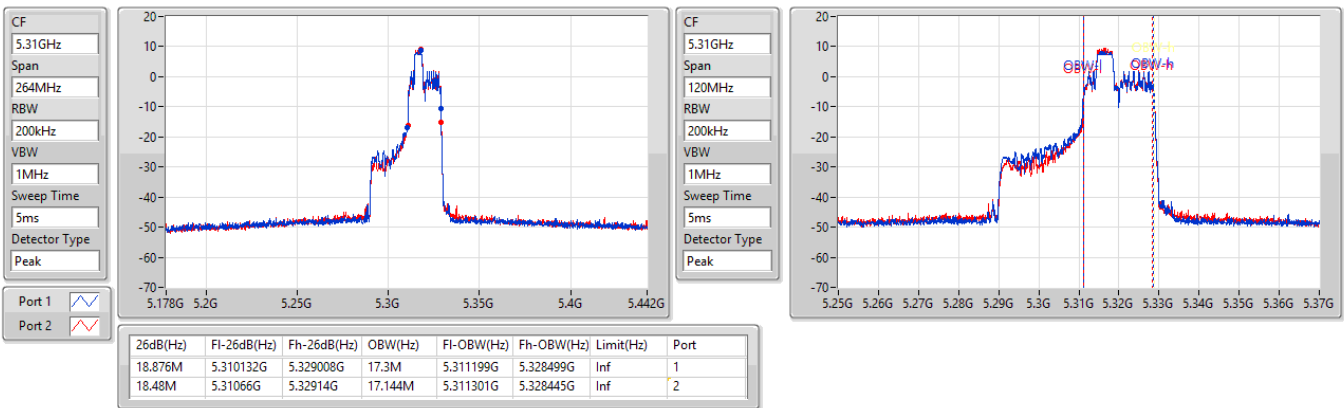

5.25-5.35GHz_802.11ax_HEW40_RU52_Index42_40MHz_Nss1,(MCS0)_2TX

EBW

5270MHz

5.25-5.35GHz_802.11ax_HEW40_RU52_Index42_40MHz_Nss1,(MCS0)_2TX

EBW

5310MHz