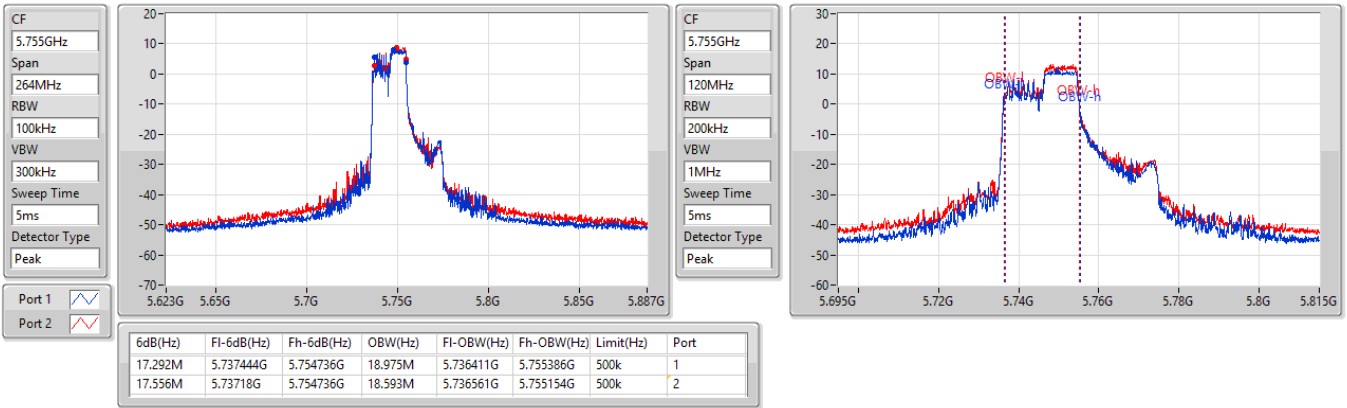

5.725-5.85GHz_802.11ax HEW40_RU106_Index54_40MHz_Nss1,(MCS0)_2TX

EBW

5755MHz