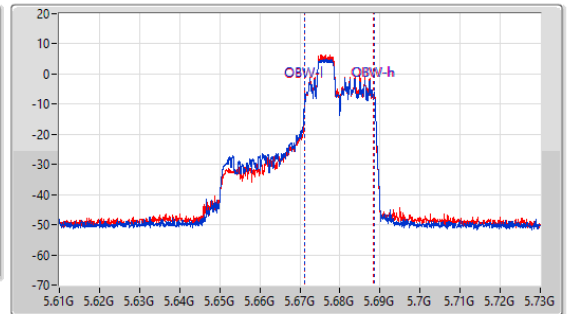

5.25-5.35GHz_802.11ax_HEW40_RU52_Index42_40MHz_Nss1,(MCS0)_2TX

EBW

5310MHz

5.47-5.725GHz_802.11ax HEW40_RU52_Index42_40MHz_Nss1,(MCS0)_2TX

EBW

5510MHz

5.47-5.725GHz_802.11ax HEW40_RU52_Index42_40MHz_Nss1,(MCS0)_2TX

EBW

5590MHz

5.47-5.725GHz_802.11ax HEW40_RU52_Index42_40MHz_Nss1,(MCS0)_2TX

EBW

5670MHz

CF: 5.67GHz
 Span: 264MHz
 RBW: 200kHz
 VBW: 1MHz
 Sweep Time: 5ms
 Detector Type: Peak

CF: 5.67GHz
 Span: 120MHz
 RBW: 200kHz
 VBW: 1MHz
 Sweep Time: 5ms
 Detector Type: Peak

EBW

5710MHz Straddle 5.47-5.725GHz

CF: 5.69GHz
 Span: 70MHz
 RBW: 100kHz
 VBW: 300kHz
 Sweep Time: 5ms
 Detector Type: Peak

CF: 5.69GHz
 Span: 70MHz
 RBW: 200kHz
 VBW: 1MHz
 Sweep Time: 5ms
 Detector Type: Peak