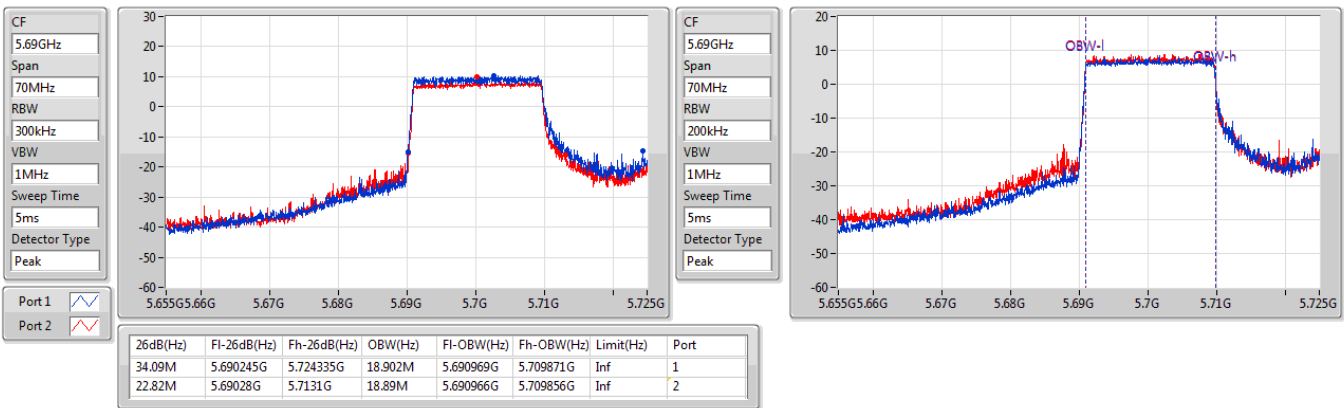

EBW

5670MHz

5.47-5.725GHz_802.11ax HEW40_RU242_Index61_40MHz_Nss1,(MCS0)_2TX

EBW

5710MHz Straddle 5.47-5.725GHz

5.725-5.85GHz_802.11ax HEW40_RU242_Index61_40MHz_Nss1,(MCS0)_2TX

EBW

5710MHz Straddle 5.725-5.85GHz