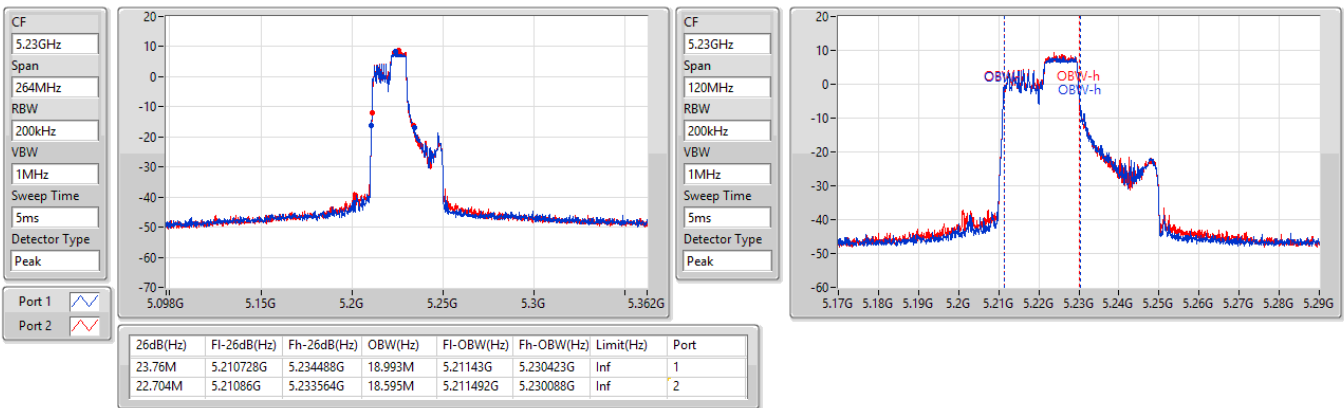

EBW

5190MHz

5.15-5.25GHz_802.11ax_HEW40_RU106_Index54_40MHz_Nss1,(MCS0)_2TX

EBW

5230MHz

5.25-5.35GHz_802.11ax_HEW40_RU106_Index54_40MHz_Nss1,(MCS0)_2TX

EBW

5270MHz