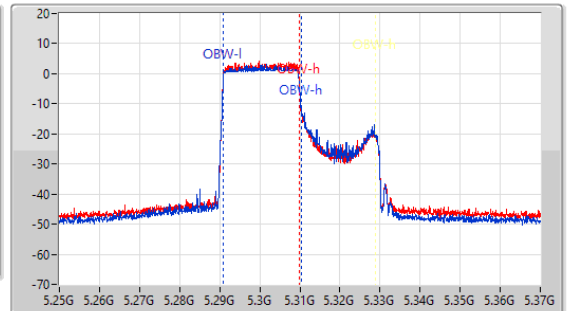

EBW

5230MHz

5.25-5.35GHz_802.11ax_HEW40_RU242_Index61_40MHz_Nss1,(MCS0)_2TX

EBW

5270MHz

CF: 5.27GHz
 Span: 264MHz
 RBW: 300kHz
 VBW: 1MHz
 Sweep Time: 5ms
 Detector Type: Peak

CF: 5.27GHz
 Span: 120MHz
 RBW: 300kHz
 VBW: 1MHz
 Sweep Time: 5ms
 Detector Type: Peak

26dB(Hz)	Fl-26dB(Hz)	Fh-26dB(Hz)	OBW(Hz)	Fl-OBW(Hz)	Fh-OBW(Hz)	Limit(Hz)	Port
39.204M	5.2502G	5.289404G	19.846M	5.250951G	5.270796G	Inf	1
39.336M	5.2502G	5.289536G	18.995M	5.250973G	5.269968G	Inf	2

5.25-5.35GHz_802.11ax_HEW40_RU242_Index61_40MHz_Nss1,(MCS0)_2TX

EBW

5310MHz

CF: 5.31GHz
 Span: 264MHz
 RBW: 300kHz
 VBW: 1MHz
 Sweep Time: 5ms
 Detector Type: Peak

CF: 5.31GHz
 Span: 120MHz
 RBW: 200kHz
 VBW: 1MHz
 Sweep Time: 5ms
 Detector Type: Peak

26dB(Hz)	Fl-26dB(Hz)	Fh-26dB(Hz)	OBW(Hz)	Fl-OBW(Hz)	Fh-OBW(Hz)	Limit(Hz)	Port
39.336M	5.2902G	5.329536G	19.43M	5.290968G	5.310397G	Inf	1
39.072M	5.2902G	5.329272G	19.005M	5.290957G	5.309962G	Inf	2