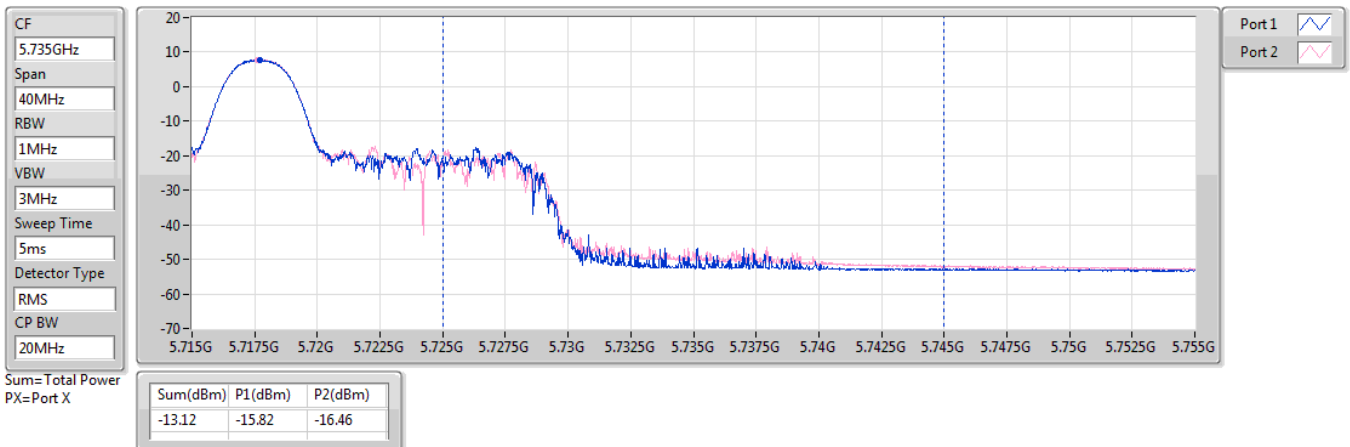

5.725-5.85GHz_802.11ax HEW20_RU26_Index3_20MHz_Nss1,(MCS0)_2TX

AV Power

5720MHz Straddle 5.725-5.85GHz_TX