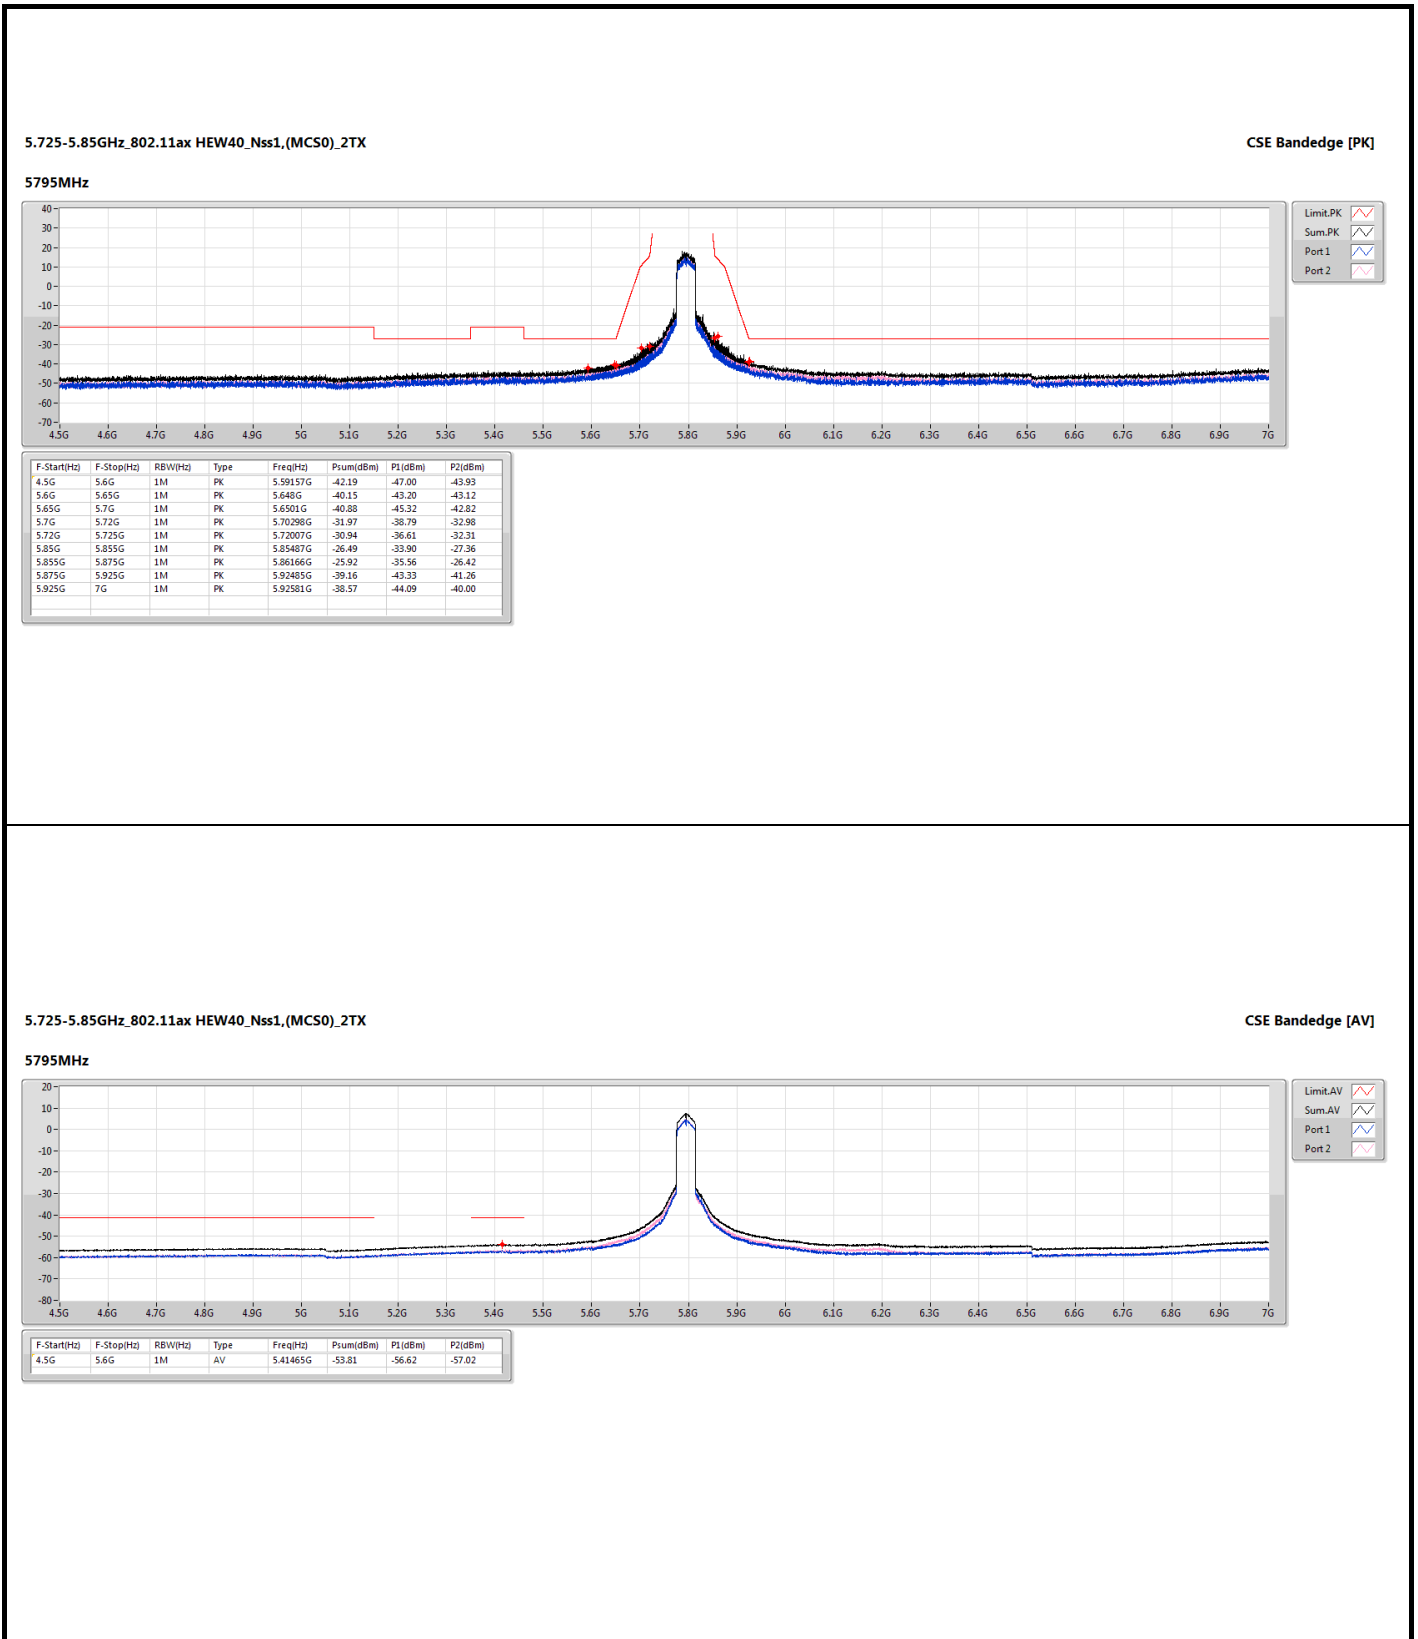

5.47-5.725GHz_802.11ax HEW40_Nss1,(MCS0)_2TX

CSE Bandedge [PK]

5710MHz Straddle 5.47-5.725GHz

5.47-5.725GHz_802.11ax HEW40_Nss1,(MCS0)_2TX

CSE Bandedge [AV]

5710MHz Straddle 5.47-5.725GHz

5.15-5.25GHz_802.11ax HEW80_Nss1,(MCS0)_2TX