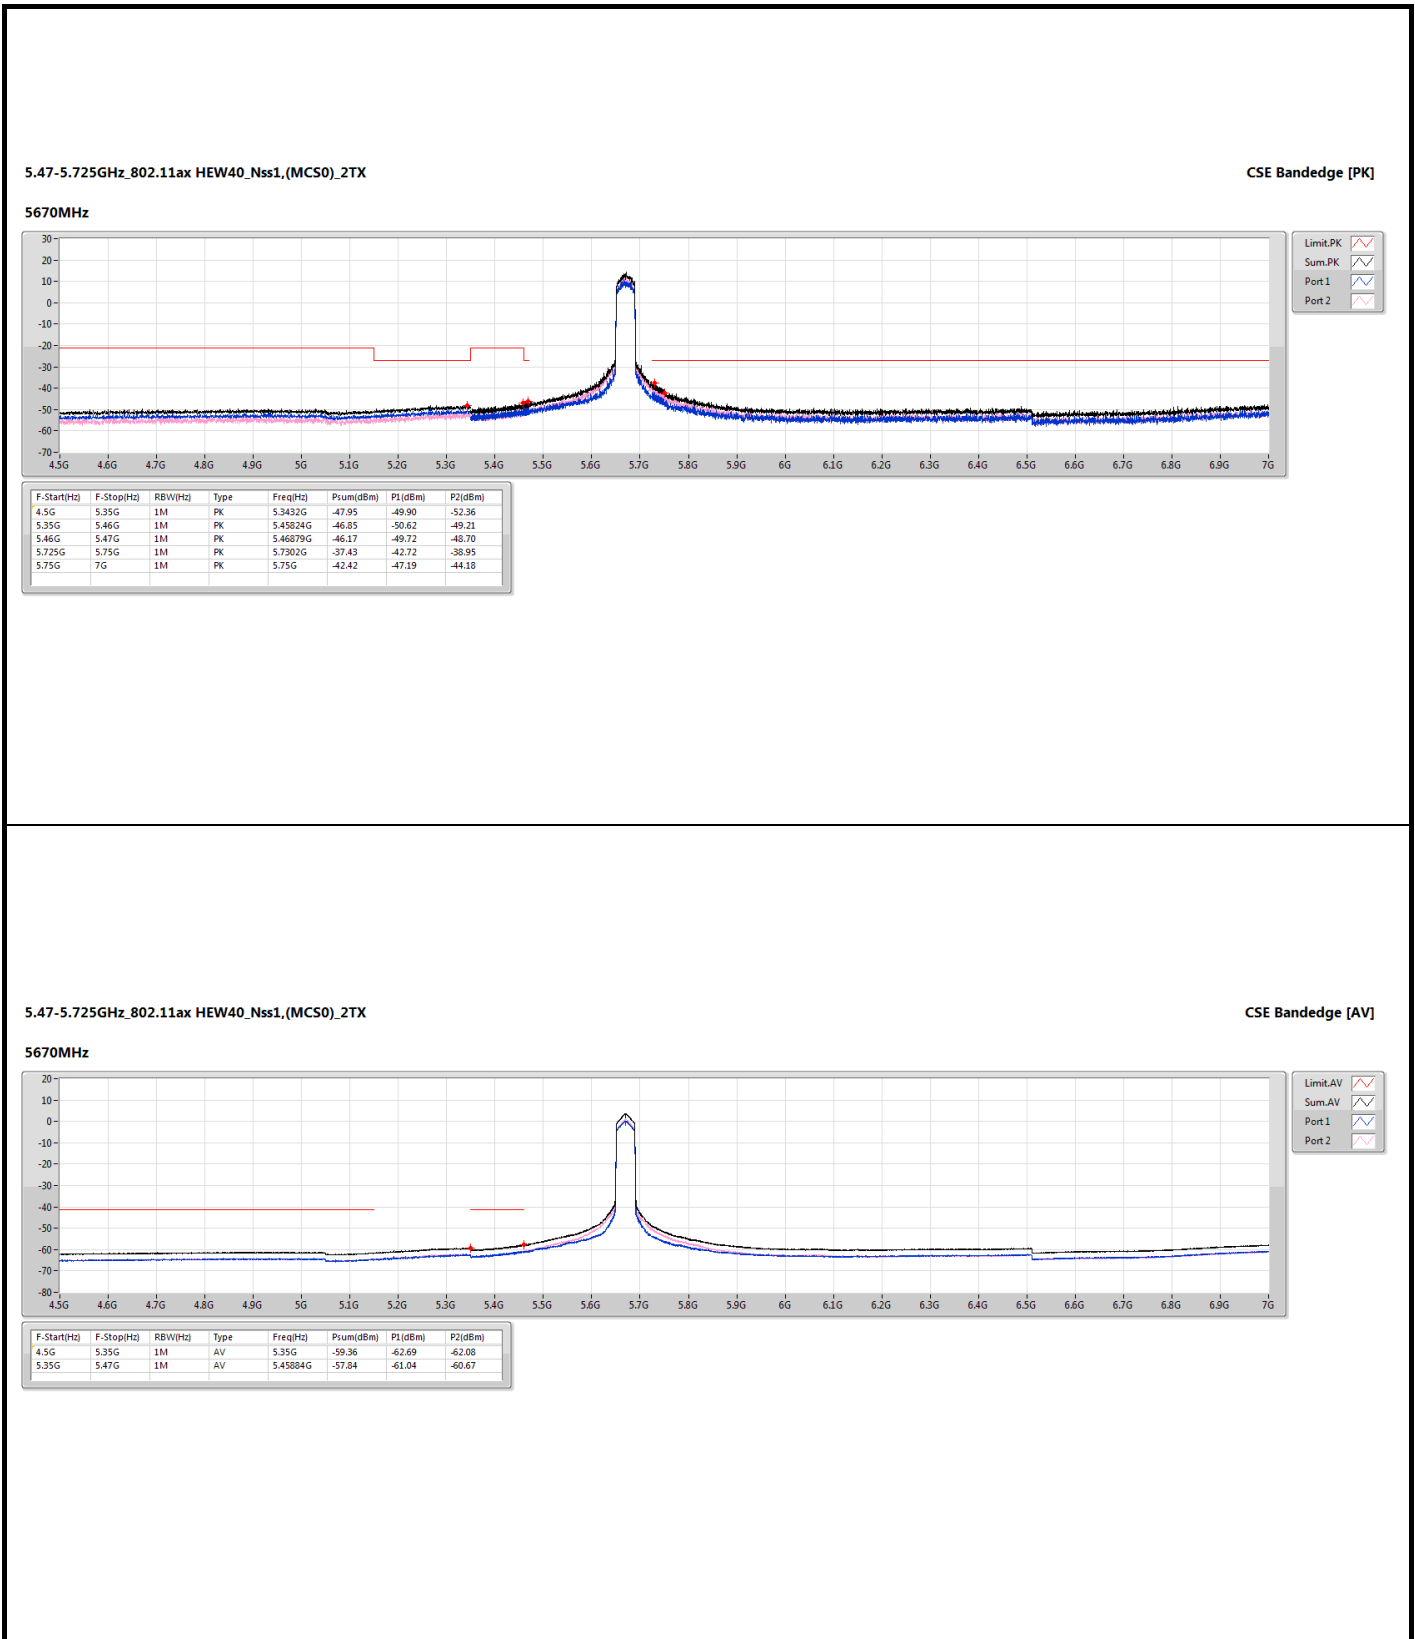

5.47-5.725GHz_802.11ax HEW40_Nss1,(MCS0)_2TX

CSE Bandedge [PK]

5710MHz Straddle 5.47-5.725GHz

5.47-5.725GHz_802.11ax HEW40_Nss1,(MCS0)_2TX

CSE Bandedge [AV]

5710MHz Straddle 5.47-5.725GHz

5.15-5.25GHz_802.11ax HEW80_Nss1,(MCS0)_2TX