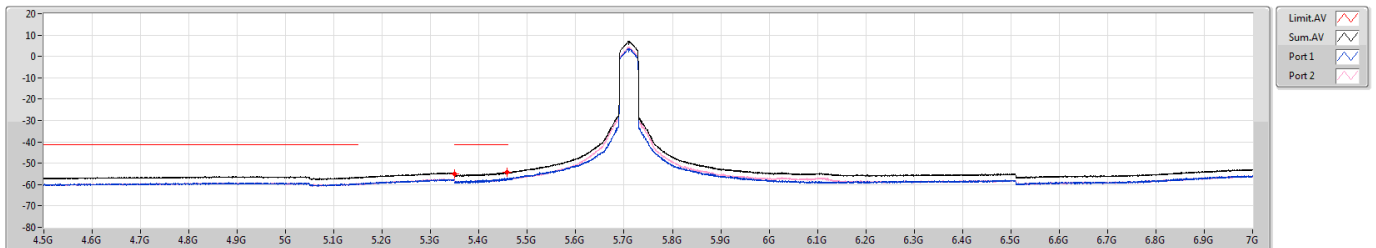

5.47-5.725GHz_802.11ax HEW40_Nss1,(MCS0)_2TX

CSE Bandedge [PK]

5710MHz Straddle 5.47-5.725GHz

5.47-5.725GHz_802.11ax HEW40_Nss1,(MCS0)_2TX

CSE Bandedge [AV]

5710MHz Straddle 5.47-5.725GHz

5.15-5.25GHz_802.11ax HEW80_Nss1,(MCS0)_2TX