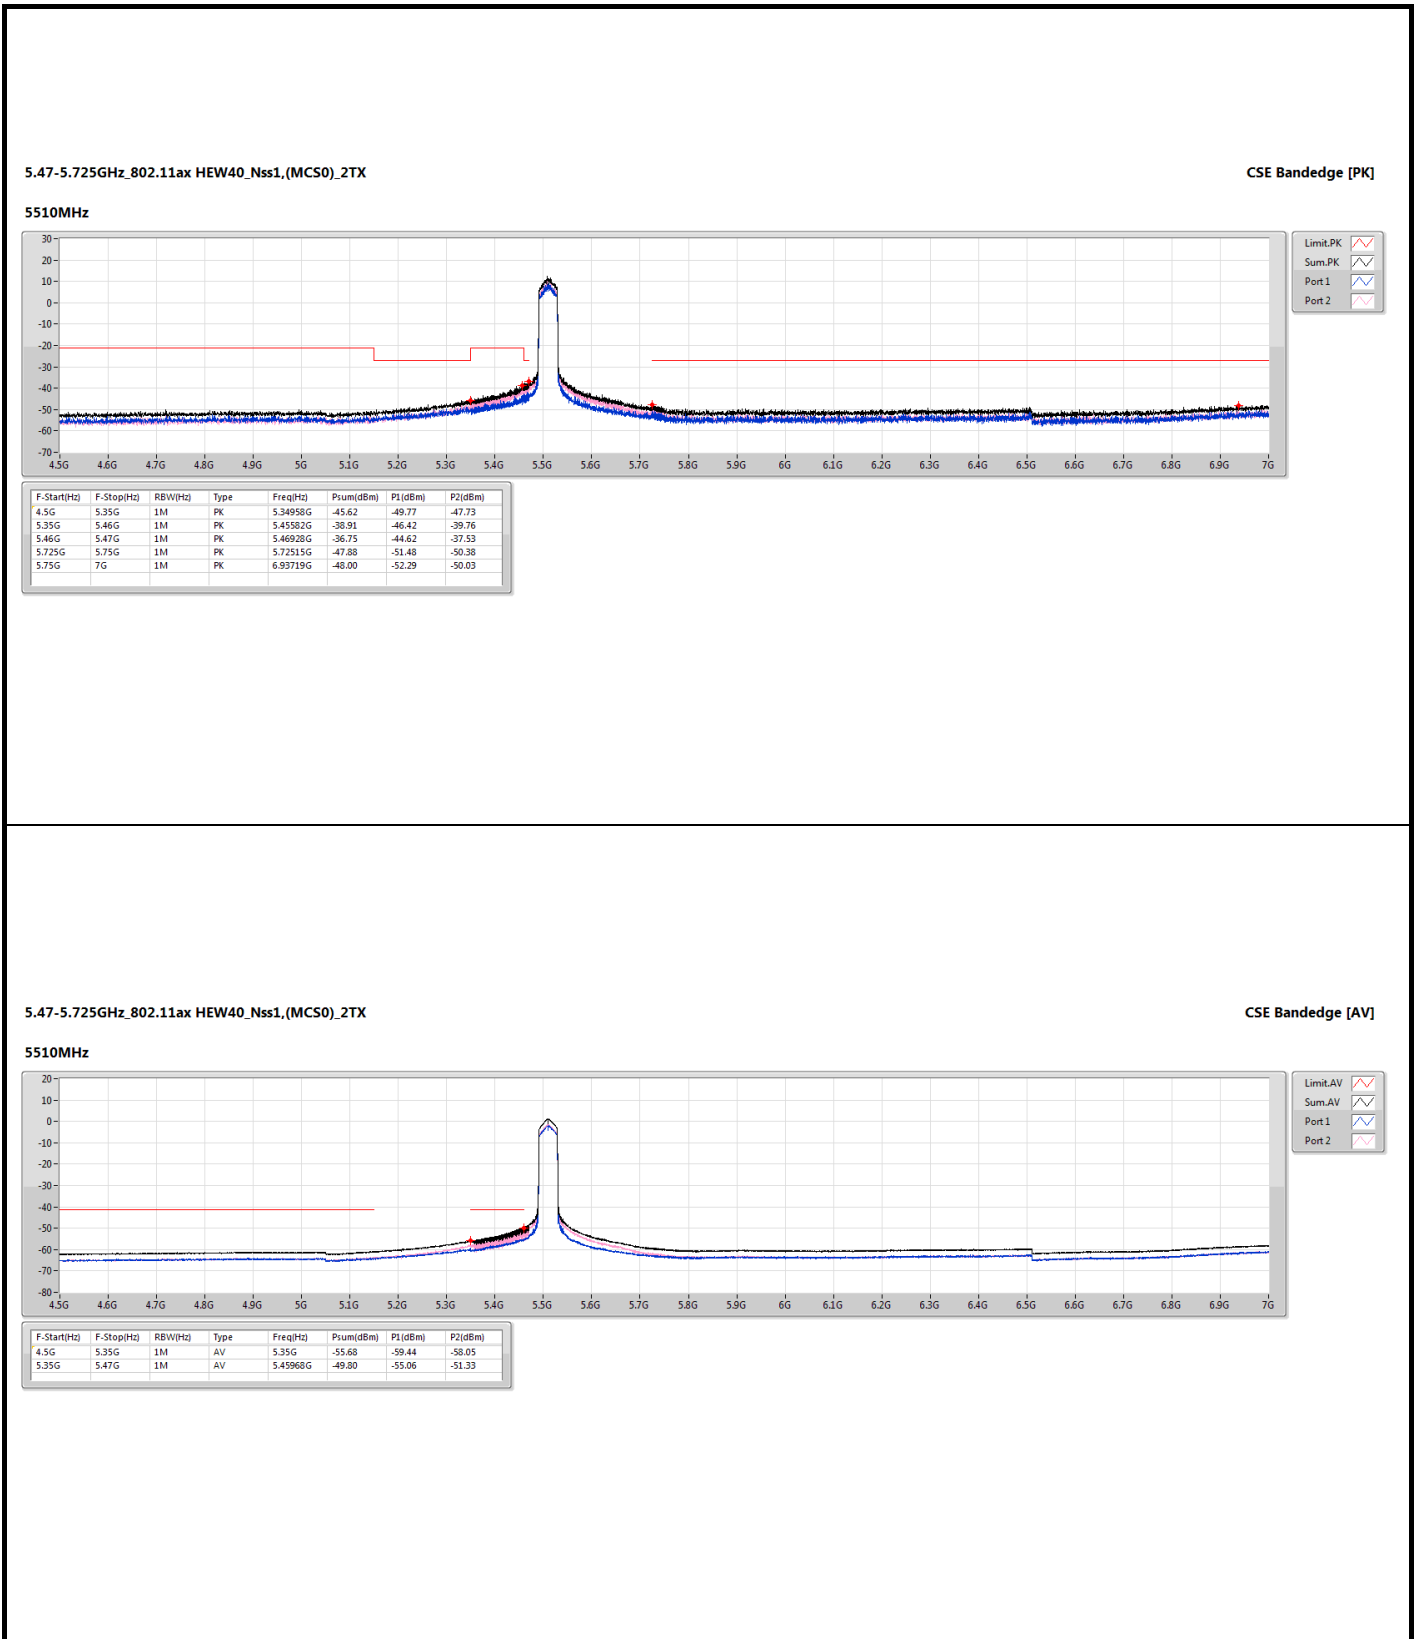

5.47-5.725GHz_802.11ax HEW40_Nss1,(MCS0)_2TX

CSE Bandedge [PK]

5710MHz Straddle 5.47-5.725GHz

5.47-5.725GHz_802.11ax HEW40_Nss1,(MCS0)_2TX

CSE Bandedge [AV]

5710MHz Straddle 5.47-5.725GHz

5.15-5.25GHz_802.11ax HEW80_Nss1,(MCS0)_2TX