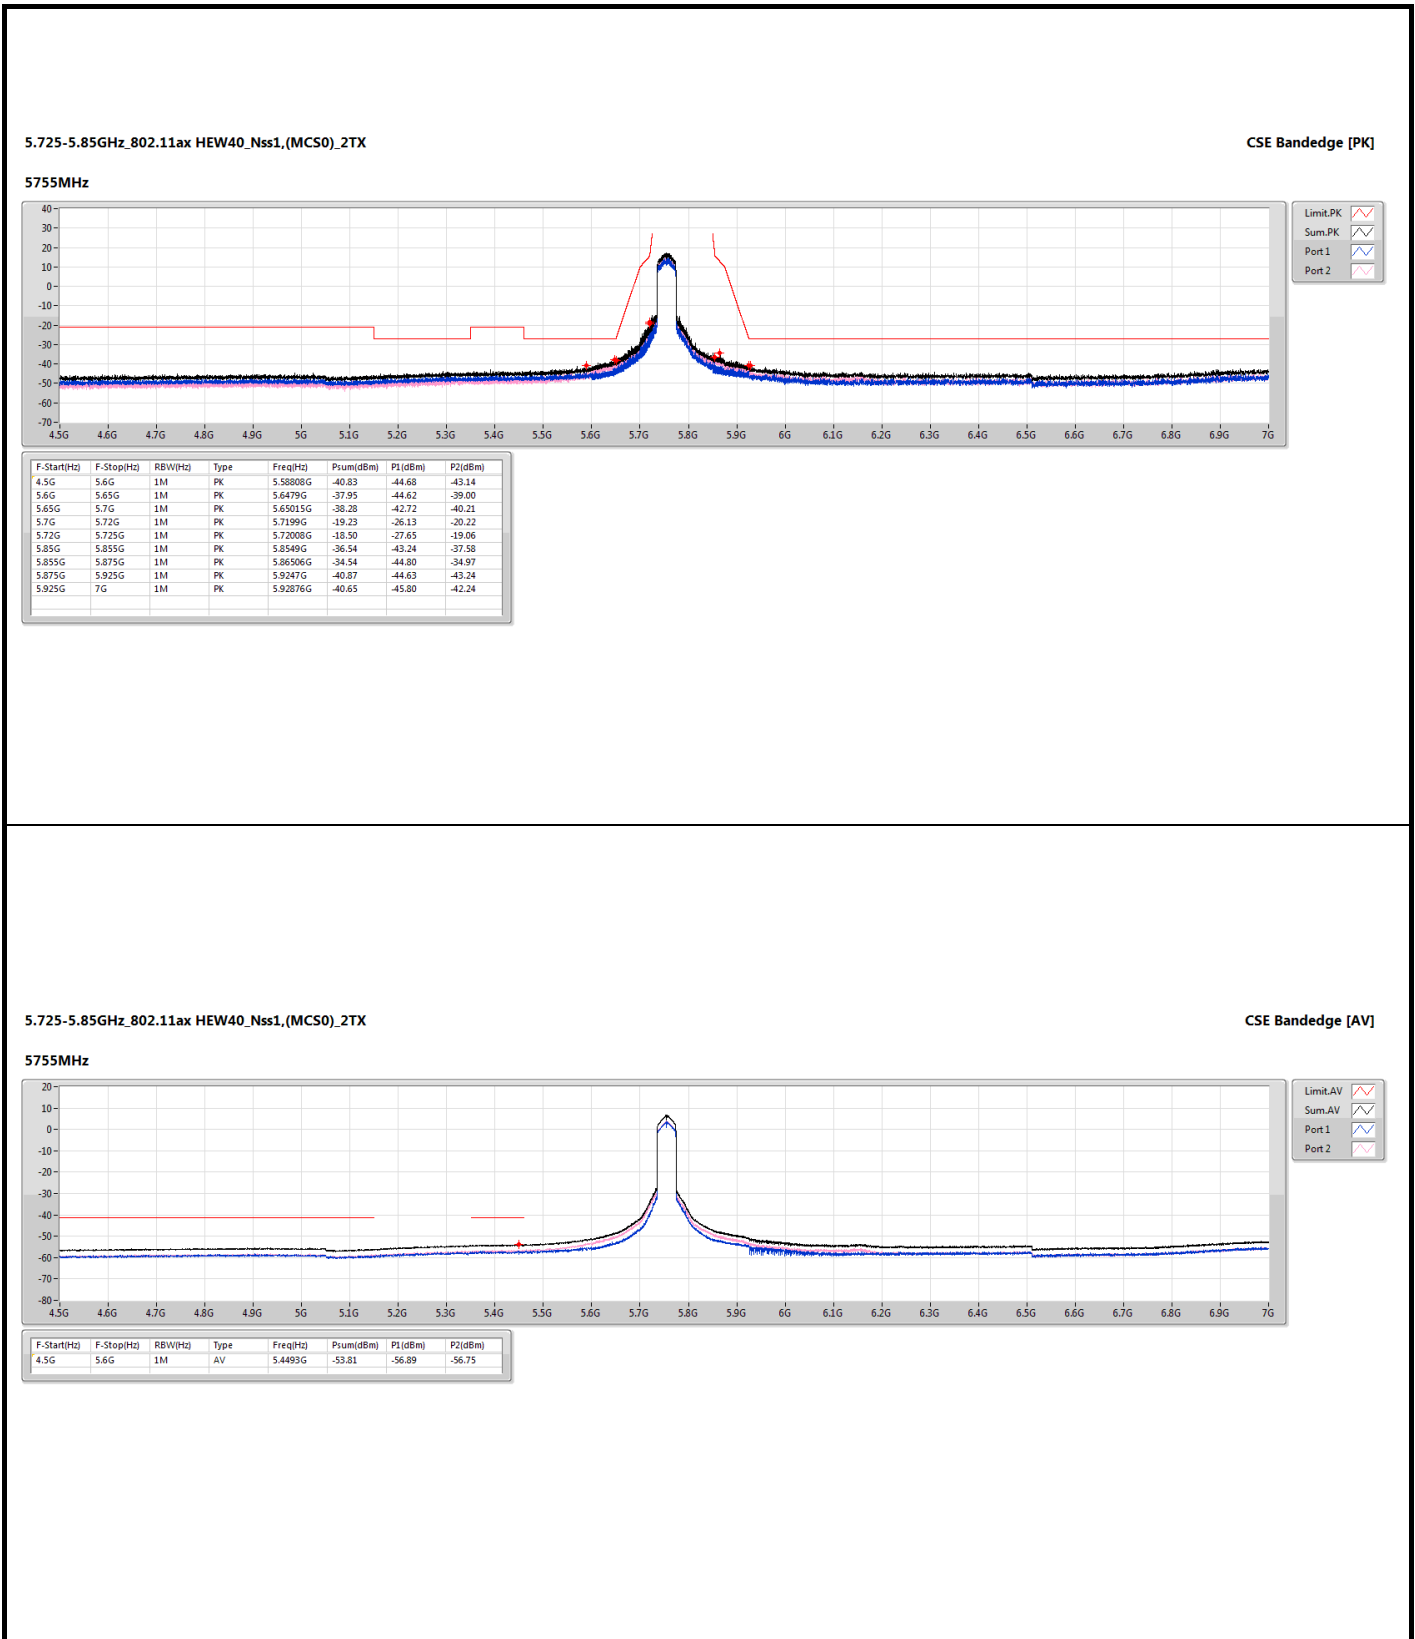

5.47-5.725GHz_802.11ax HEW40_Nss1,(MCS0)_2TX

CSE Bandedge [PK]

5710MHz Straddle 5.47-5.725GHz

5.47-5.725GHz_802.11ax HEW40_Nss1,(MCS0)_2TX

CSE Bandedge [AV]

5710MHz Straddle 5.47-5.725GHz

5.15-5.25GHz_802.11ax HEW80_Nss1,(MCS0)_2TX