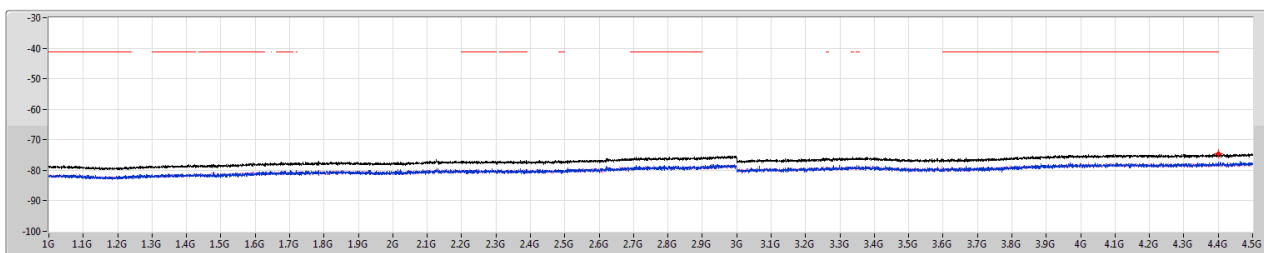

- Limit.AV
- Sum.AV
- Port 1
- Port 2

F.Start(Hz)	F.Stop(Hz)	RBW(Hz)	Type	Freq(Hz)	Psum(dBm)	P1(dBm)	P2(dBm)
1G	4.5G	1M	AV	4.39981G	-74.68	-77.40	-78.01