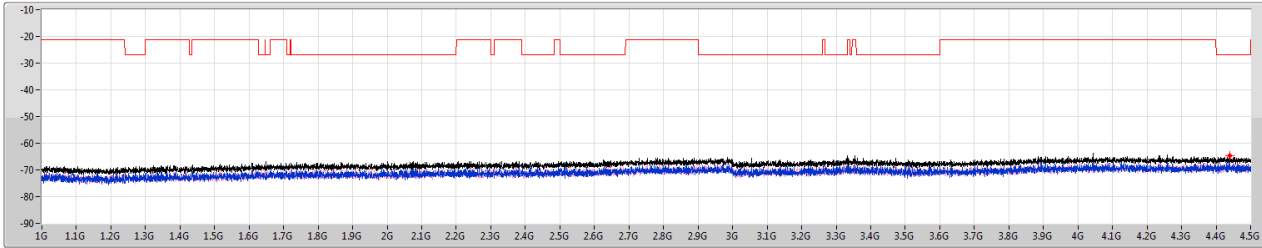

5.25-5.35GHz_802.11ax HEW20_Nss1,(MCS0)_2TX

CSE Other [PK]

5320MHz