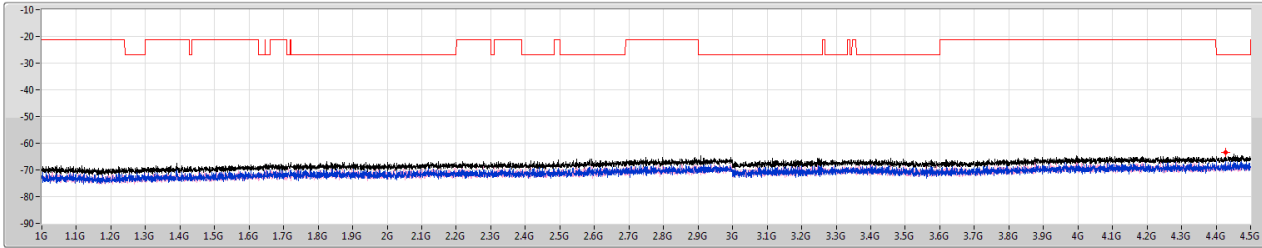

5.47-5.725GHz_802.11ax HEW40_Nss1.(MCS0)_2TX

CSE Other [PK]

5510MHz