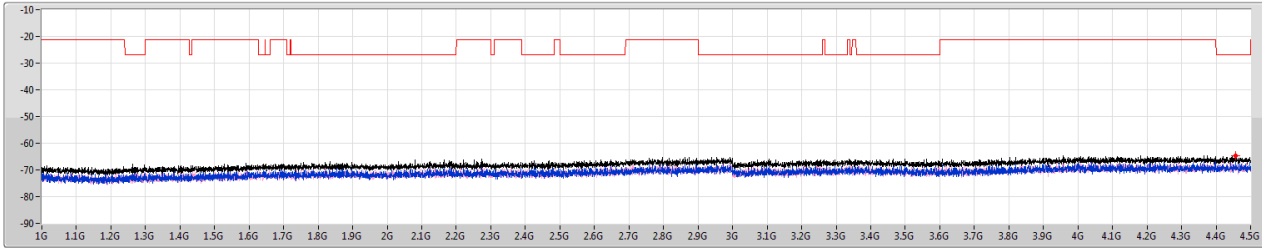

CSE Other [PK]

5180MHz

5.15-5.25GHz\_802.11ax HEW20\_Nss1,(MCS0)\_2TX

CSE Other [AV]

5180MHz

5.15-5.25GHz\_802.11ax HEW20\_Nss1,(MCS0)\_2TX

CSE Other [PK]

5200MHz