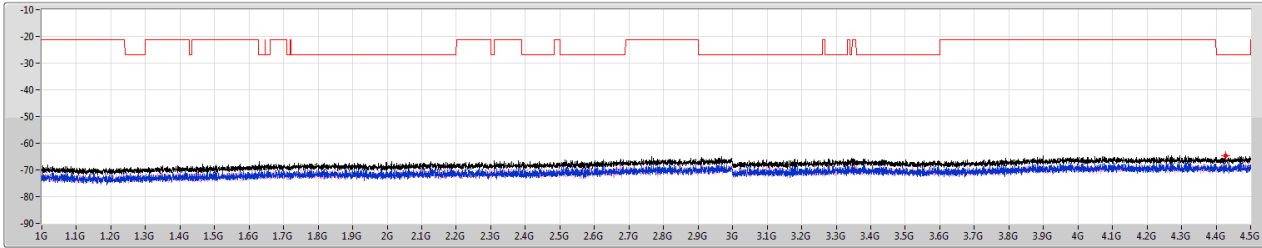

5.25-5.35GHz_802.11ax HEW40_Nss1,(MCS0)_2TX

CSE Other [PK]

5310MHz