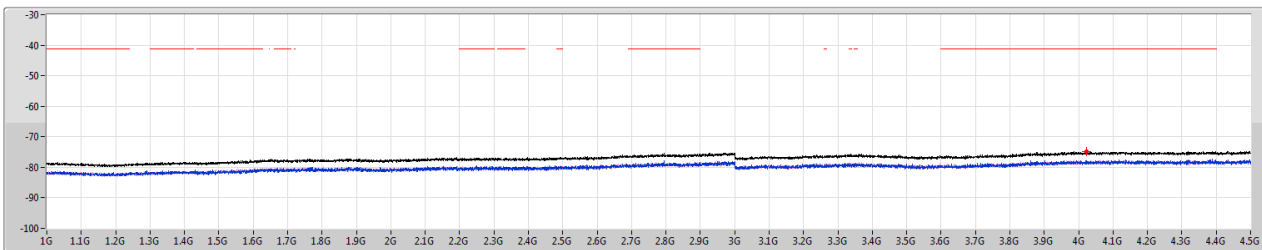

5.47-5.725GHz_802.11ax HEW20_Nss1,(MCS0)_2TX

CSE Other [AV]

5500MHz