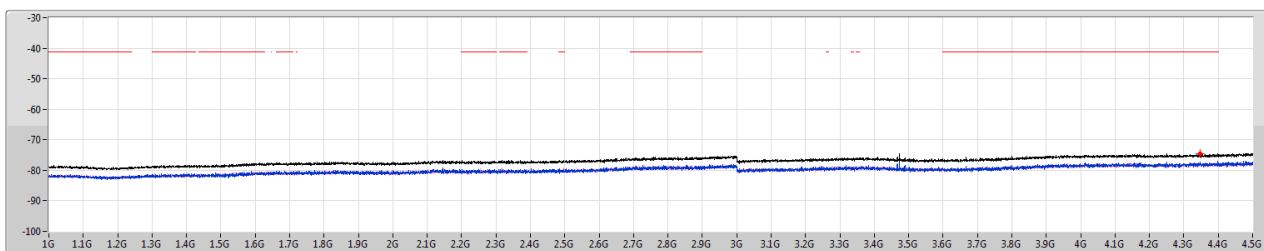

5.47-5.725GHz_802.11ax HEW40_Nss1.(MCS0)_2TX

CSE Other [AV]

5590MHz