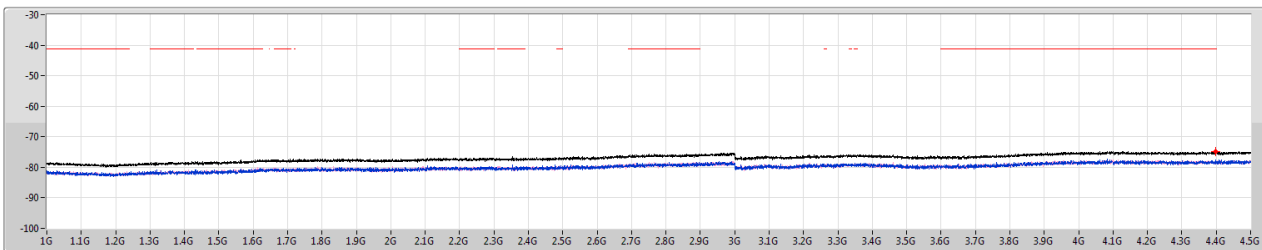

CSE Other [PK]

5320MHz

5.25-5.35GHz\_802.11ax HEW20\_Nss1,(MCS0)\_2TX

CSE Other [AV]

5320MHz

5.47-5.725GHz\_802.11ax HEW20\_Nss1,(MCS0)\_2TX

CSE Other [PK]

5500MHz