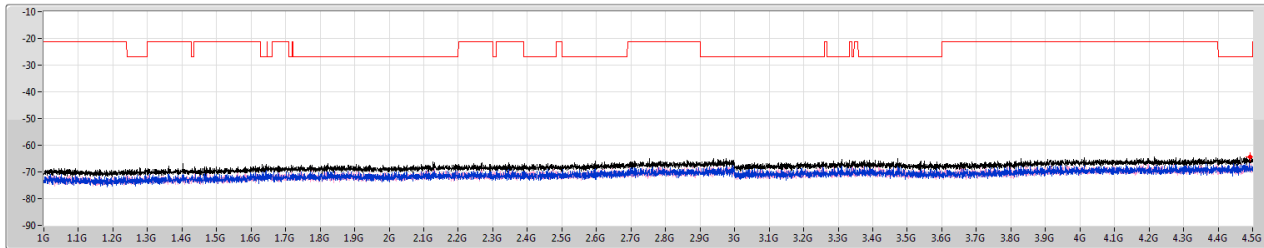

5510MHz

5.47-5.725GHz\_802.11ax HEW40\_Nss1.(MCS0)\_2TX

CSE Other [AV]

5510MHz

5.47-5.725GHz\_802.11ax HEW40\_Nss1.(MCS0)\_2TX

CSE Other [PK]

5590MHz

5.47-5.725GHz\_802.11ax HEW40\_Nss1.(MCS0)\_2TX