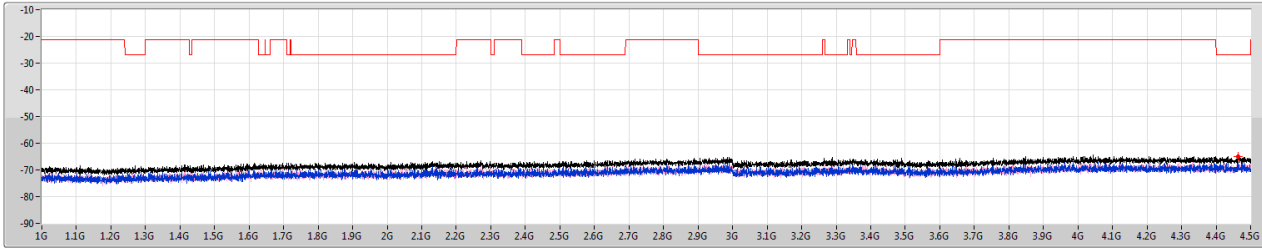

CSE Other [PK]

5320MHz

5.25-5.35GHz\_802.11ax HEW20\_Nss1,(MCS0)\_2TX

CSE Other [AV]

5320MHz

5.47-5.725GHz\_802.11ax HEW20\_Nss1,(MCS0)\_2TX

CSE Other [PK]

5500MHz