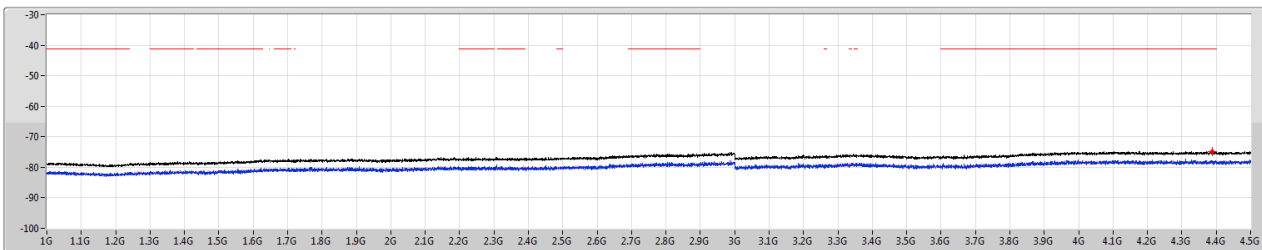

5.25-5.35GHz\_802.11ax HEW40\_Nss1,(MCS0)\_2TX

CSE Other [PK]

5310MHz

5.25-5.35GHz\_802.11ax HEW40\_Nss1,(MCS0)\_2TX

CSE Other [AV]

5310MHz

5.47-5.725GHz\_802.11ax HEW40\_Nss1.(MCS0)\_2TX

CSE Other [PK]