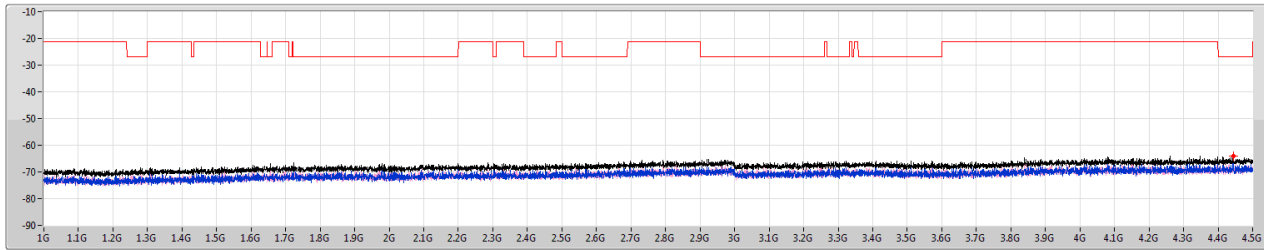

5.725-5.85GHz_802.11ax HEW40_Nss1.(MCS0)_2TX

CSE Other [PK]

5795MHz