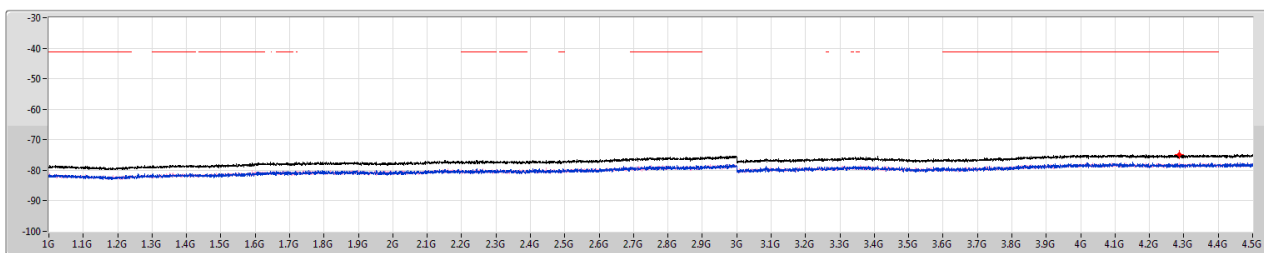

5.25-5.35GHz_802.11a_Nss1,(6Mbps)_2TX

CSE Other [AV]

5260MHz