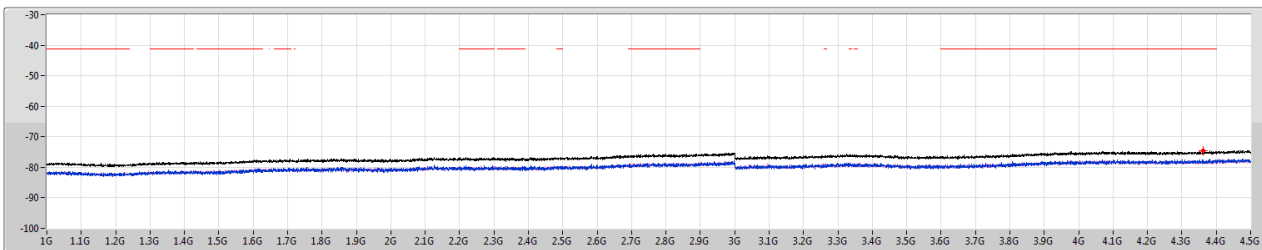

5.47-5.725GHz_802.11ax HEW40_Nss1.(MCS0)_2TX

CSE Other [AV]

5510MHz