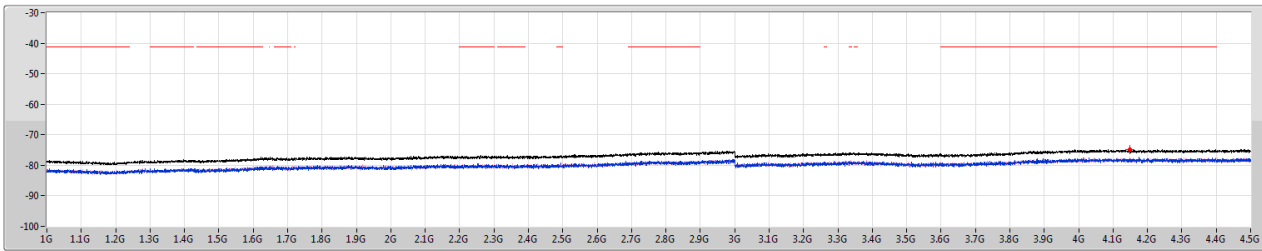

CSE Other [PK]

5180MHz

5.15-5.25GHz\_802.11ax HEW20\_Nss1,(MCS0)\_2TX

CSE Other [AV]

5180MHz

5.15-5.25GHz\_802.11ax HEW20\_Nss1,(MCS0)\_2TX

CSE Other [PK]

5200MHz