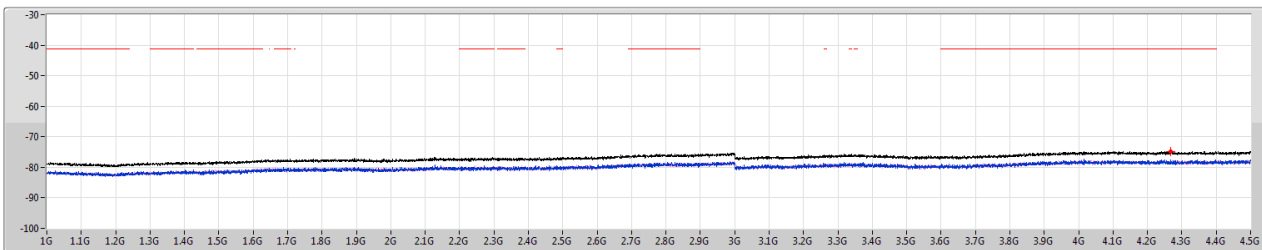

Limit.AV ☒
Sum.AV ☒
Port1 ☒
Port2 ☒

F.Start(Hz)	F.Stop(Hz)	RBW(Hz)	Type	Freq(Hz)	Psum(dBm)	P1(dBm)	P2(dBm)
1G	4.5G	1M	AV	4.26769G	-74.77	-77.54	-78.04