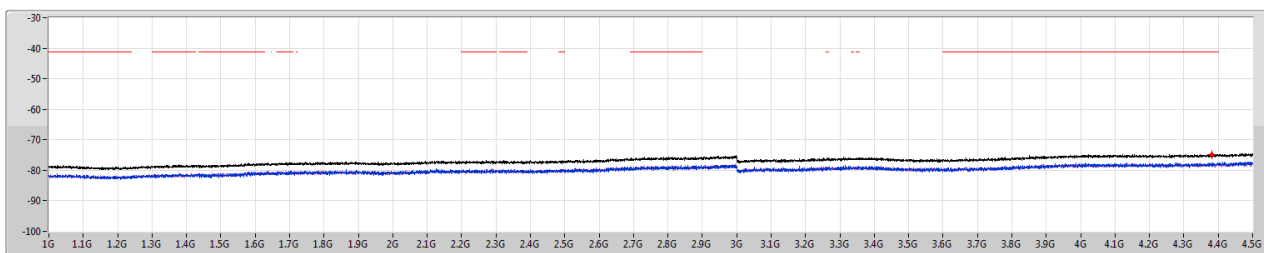

Limit.AV ☒
Sum.AV ☒
Port1 ☒
Port2 ☒

F.Start(Hz)	F.Stop(Hz)	RBW(Hz)	Type	Freq(Hz)	Psum(dBm)	P1(dBm)	P2(dBm)
1G	4.5G	1M	AV	4.38056G	-74.72	-77.80	-77.67