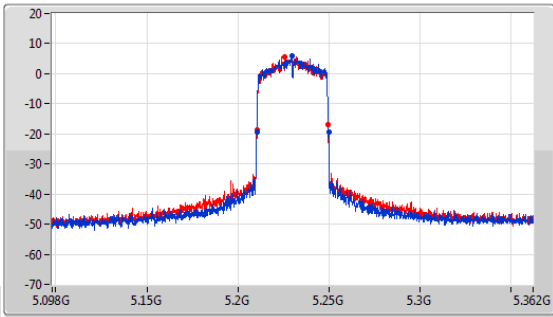

CF: 5.19GHz  
 Span: 120MHz  
 RBW: 500kHz  
 VBW: 2MHz  
 Sweep Time: 100ms  
 Detector Type: Peak

26dB(Hz)	Fl-26dB(Hz)	Fh-26dB(Hz)	OBW(Hz)	Fl-OBW(Hz)	Fh-OBW(Hz)	Limit(Hz)	Port
39.336M	5.170332G	5.209668G	37.485M	5.171262G	5.208747G	Inf	1
39.336M	5.170332G	5.209668G	37.476M	5.171261G	5.208737G	Inf	2

5.15-5.25GHz\_802.11ax\_HEW40\_Nss1,(MCS0)\_2TX

EBW

5230MHz

CF: 5.23GHz  
 Span: 264MHz  
 RBW: 300kHz  
 VBW: 1MHz  
 Sweep Time: 100ms  
 Detector Type: Peak  
 Port 1: [Waveform icon]  
 Port 2: [Waveform icon]