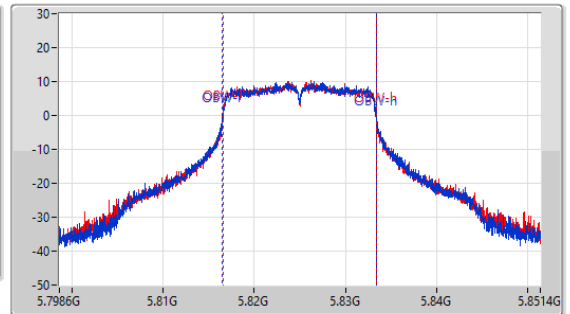

5.725-5.85GHz\_802.11a\_Nss1,(6Mbps)\_2TX

EBW

5785MHz

CF: 5.785GHz  
 Span: 52.8MHz  
 RBW: 300kHz  
 VBW: 1MHz  
 Sweep Time: 100ms  
 Detector Type: Peak

Port 1  
 Port 2

26dB(Hz)	Fl-26dB(Hz)	Fh-26dB(Hz)	Limit(Hz)	Port
26.928M	5.770982G	5.79791G	Inf	1
24.446M	5.772724G	5.79717G	Inf	2

5.725-5.85GHz\_802.11a\_Nss1,(6Mbps)\_2TX

EBW

5825MHz

CF: 5.825GHz  
 Span: 132MHz  
 RBW: 100kHz  
 VBW: 300kHz  
 Sweep Time: 100ms  
 Detector Type: Peak

CF: 5.825GHz  
 Span: 52.8MHz  
 RBW: 200kHz  
 VBW: 1MHz  
 Sweep Time: 100ms  
 Detector Type: Peak

5.725-5.85GHz\_802.11a\_Nss1,(6Mbps)\_2TX

EBW

5825MHz

CF: 5.825GHz  
 Span: 52.8MHz  
 RBW: 300kHz  
 VBW: 1MHz  
 Sweep Time: 100ms  
 Detector Type: Peak

Port 1  
 Port 2

26dB(Hz)	Fl-26dB(Hz)	Fh-26dB(Hz)	Limit(Hz)	Port
24.737M	5.812539G	5.837276G	Inf	1
24.526M	5.812724G	5.83725G	Inf	2