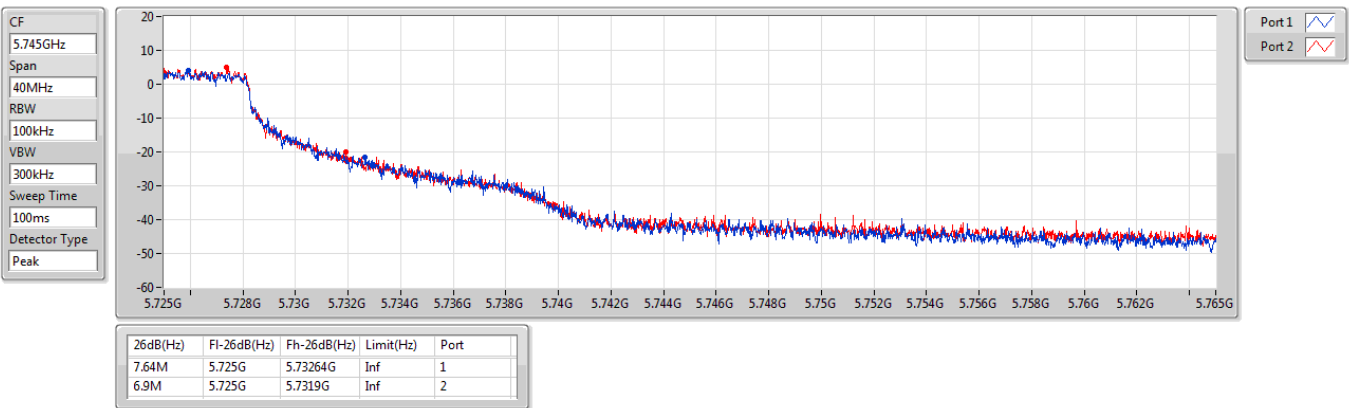

EBW

5720MHz Straddle 5.725-5.85GHz

5.725-5.85GHz\_802.11a\_Nss1,(6Mbps)\_2TX

EBW

5720MHz Straddle 5.725-5.85GHz

5.725-5.85GHz\_802.11a\_Nss1,(6Mbps)\_2TX

EBW

5745MHz

5.725-5.85GHz\_802.11a\_Nss1,(6Mbps)\_2TX

EBW

5745MHz

5.725-5.85GHz\_802.11a\_Nss1,(6Mbps)\_2TX

EBW

5785MHz

CF: 5.785GHz  
 Span: 132MHz  
 RBW: 100kHz  
 VBW: 300kHz  
 Sweep Time: 100ms  
 Detector Type: Peak