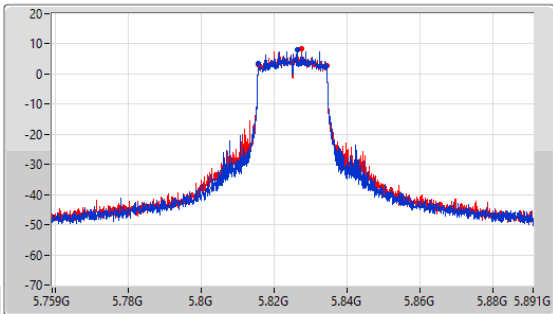

5.47-5.725GHz\_802.11ax HEW20\_Nss1,(MCS0)\_2TX

EBW

5720MHz Straddle 5.47-5.725GHz

5.725-5.85GHz\_802.11ax HEW20\_Nss1,(MCS0)\_2TX

EBW

5720MHz Straddle 5.725-5.85GHz

5.725-5.85GHz\_802.11ax HEW20\_Nss1,(MCS0)\_2TX

EBW

5720MHz Straddle 5.725-5.85GHz

5.725-5.85GHz\_802.11ax HEW20\_Nss1,(MCS0)\_2TX

EBW

5785MHz

5.725-5.85GHz\_802.11ax HEW20\_Nss1,(MCS0)\_2TX

EBW

5785MHz

5.725-5.85GHz\_802.11ax HEW20\_Nss1,(MCS0)\_2TX

EBW

5825MHz

CF  
5.825GHz  
Span  
132MHz  
RBW  
100kHz  
VBW  
300kHz  
Sweep Time  
100ms  
Detector Type  
Peak

CF  
5.825GHz  
Span  
60MHz  
RBW  
200kHz  
VBW  
1MHz  
Sweep Time  
100ms  
Detector Type  
Peak