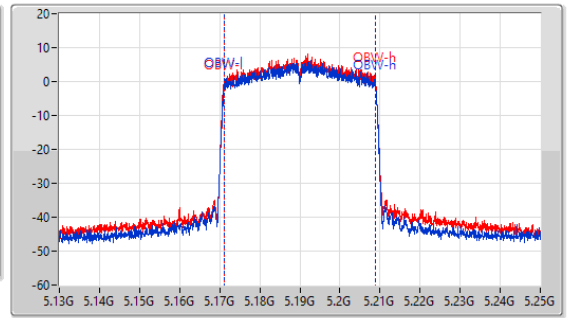

26dB(Hz)	Fl-26dB(Hz)	Fh-26dB(Hz)	OBW(Hz)	Fl-OBW(Hz)	Fh-OBW(Hz)	Limit(Hz)	Port
39.336M	5.170332G	5.209668G	37.485M	5.171262G	5.208747G	Inf	1
39.336M	5.170332G	5.209668G	37.476M	5.171261G	5.208737G	Inf	2

5.15-5.25GHz_802.11ax_HEW40_Nss1,(MCS0)_2TX

EBW

5230MHz

CF: 5.23GHz
Span: 264MHz
RBW: 300kHz
VBW: 1MHz
Sweep Time: 100ms
Detector Type: Peak
Port 1: [Waveform icon]
Port 2: [Waveform icon]