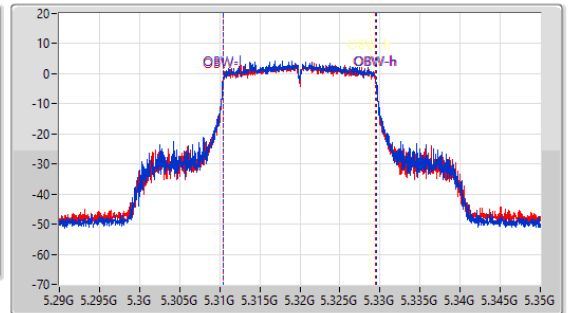

5300MHz

CF: 5.3GHz  
 Span: 132MHz  
 RBW: 200kHz  
 VBW: 1MHz  
 Sweep Time: 100ms  
 Detector Type: Peak

CF: 5.3GHz  
 Span: 60MHz  
 RBW: 200kHz  
 VBW: 1MHz  
 Sweep Time: 100ms  
 Detector Type: Peak

26dB(Hz)	Fl-26dB(Hz)	Fh-26dB(Hz)	OBW(Hz)	Fl-OBW(Hz)	Fh-OBW(Hz)	Limit(Hz)	Port
22.11M	5.28911G	5.31122G	19.018M	5.290476G	5.309494G	Inf	1
23.034M	5.288252G	5.311286G	18.98M	5.290491G	5.309471G	Inf	2

5.25-5.35GHz\_802.11ax\_HEW20\_Nss1,(MCS0)\_2TX

EBW

5320MHz

CF: 5.32GHz  
 Span: 132MHz  
 RBW: 200kHz  
 VBW: 1MHz  
 Sweep Time: 100ms  
 Detector Type: Peak

CF: 5.32GHz  
 Span: 60MHz  
 RBW: 200kHz  
 VBW: 1MHz  
 Sweep Time: 100ms  
 Detector Type: Peak