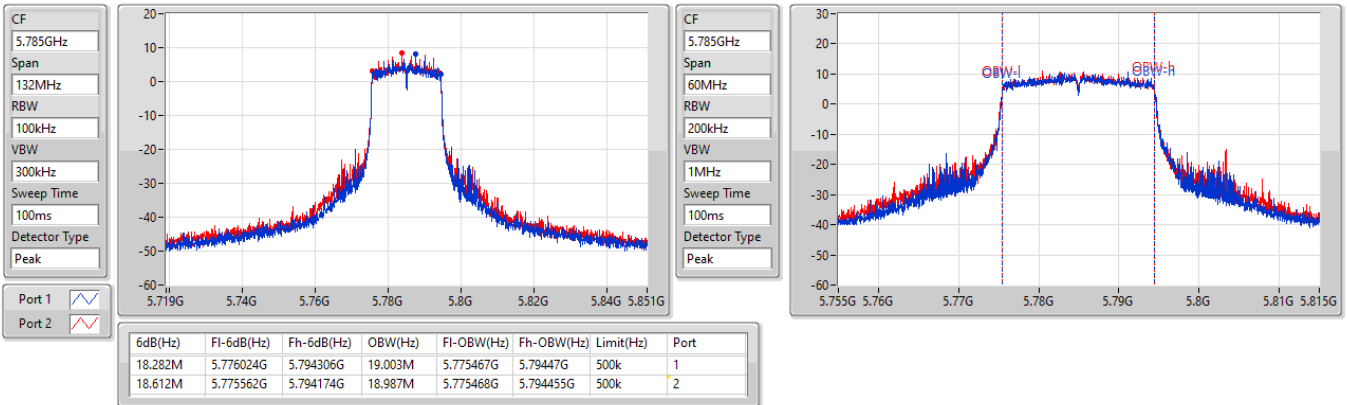

5.47-5.725GHz\_802.11ax HEW20\_Nss1,(MCS0)\_2TX

EBW

5720MHz Straddle 5.47-5.725GHz

5.725-5.85GHz\_802.11ax HEW20\_Nss1,(MCS0)\_2TX

EBW

5720MHz Straddle 5.725-5.85GHz

5.725-5.85GHz\_802.11ax HEW20\_Nss1,(MCS0)\_2TX

EBW

5720MHz Straddle 5.725-5.85GHz

5.725-5.85GHz\_802.11ax HEW20\_Nss1,(MCS0)\_2TX

EBW

5785MHz

5.725-5.85GHz\_802.11ax HEW20\_Nss1,(MCS0)\_2TX

EBW

5785MHz

5.725-5.85GHz\_802.11ax HEW20\_Nss1,(MCS0)\_2TX

EBW

5825MHz

CF  
5.825GHz  
Span  
132MHz  
RBW  
100kHz  
VBW  
300kHz  
Sweep Time  
100ms  
Detector Type  
Peak

CF  
5.825GHz  
Span  
60MHz  
RBW  
200kHz  
VBW  
1MHz  
Sweep Time  
100ms  
Detector Type  
Peak