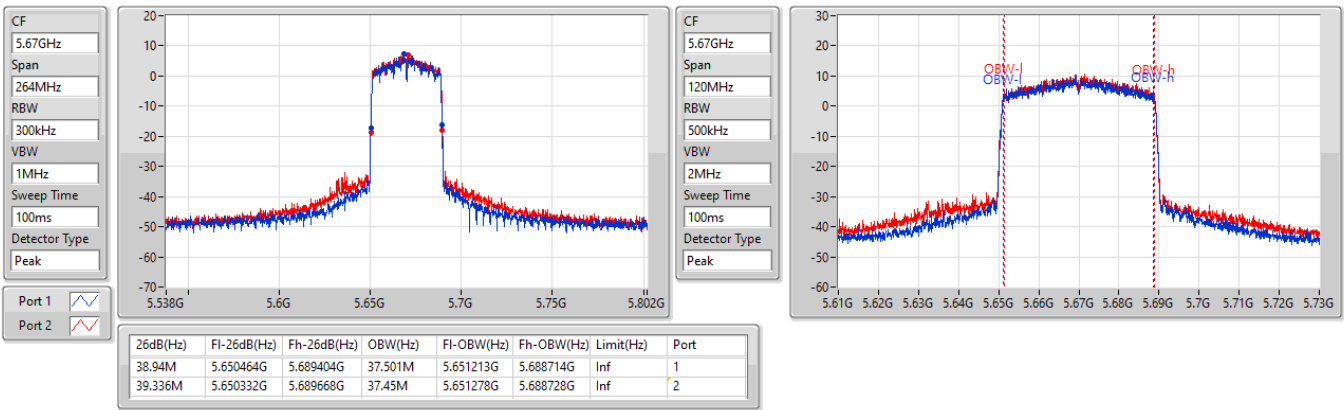

5.47-5.725GHz_802.11ax HEW40_Nss1,(MCS0)_2TX

EBW

5670MHz