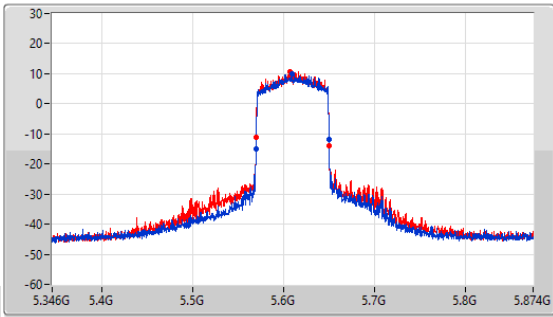

CF: 5.61GHz
Span: 240MHz
RBW: 1MHz
VBW: 3MHz
Sweep Time: 100ms
Detector Type: Peak