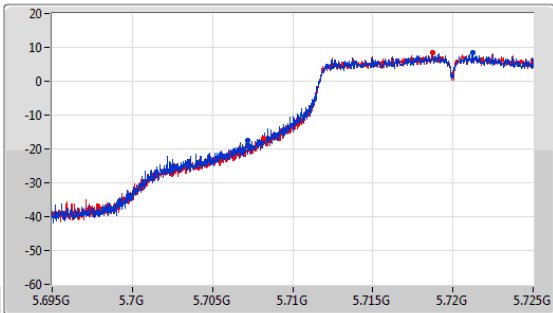

5720MHz Straddle 5.47-5.725GHz

CF: 5.71GHz
Span: 30MHz
RBW: 200kHz
VBW: 1MHz
Sweep Time: 100ms
Detector Type: Peak
Port 1: [Waveform icon]
Port 2: [Waveform icon]

CF: 5.71GHz
Span: 30MHz
RBW: 200kHz
VBW: 1MHz
Sweep Time: 100ms
Detector Type: Peak