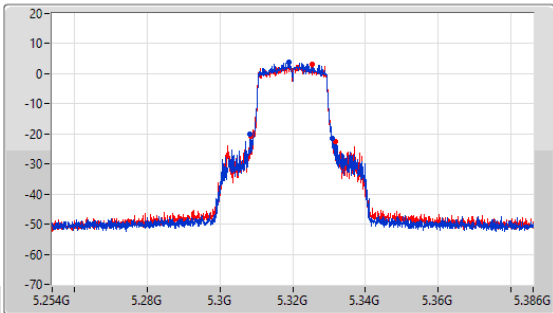

5320MHz

CF: 5.32GHz
Span: 132MHz
RBW: 200kHz
VBW: 1MHz
Sweep Time: 100ms
Detector Type: Peak

CF: 5.32GHz
Span: 60MHz
RBW: 200kHz
VBW: 1MHz
Sweep Time: 100ms
Detector Type: Peak