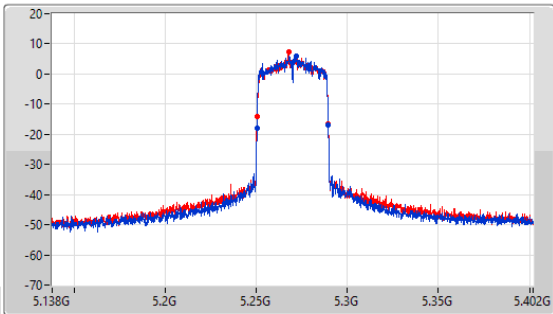

5.25-5.35GHz_802.11ax_HEW40_Nss1,(MCS0)_2TX

EBW

5270MHz

CF: 5.27GHz
Span: 264MHz
RBW: 300kHz
VBW: 1MHz
Sweep Time: 100ms
Detector Type: Peak

CF: 5.27GHz
Span: 120MHz
RBW: 500kHz
VBW: 2MHz
Sweep Time: 100ms
Detector Type: Peak