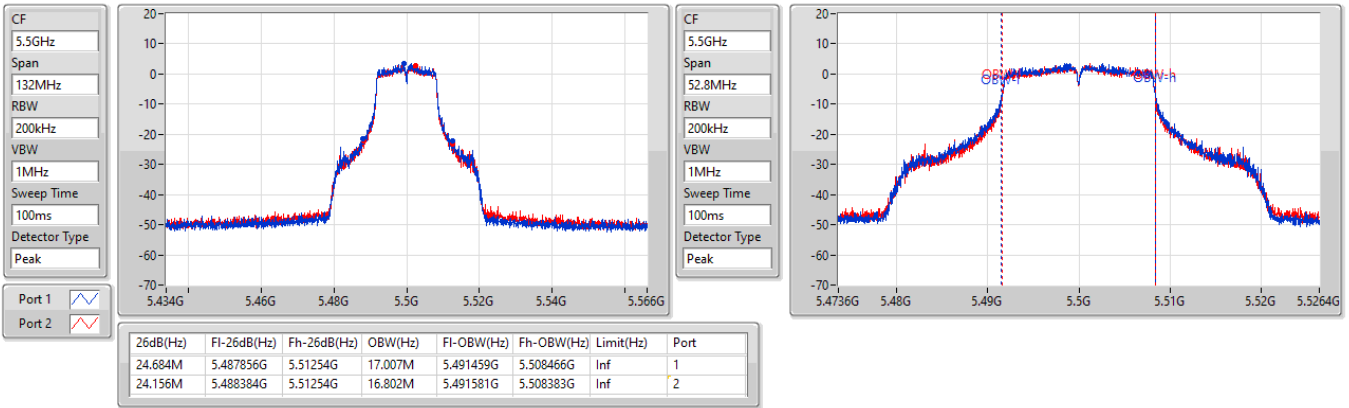

5.47-5.725GHz_802.11a_Nss1,(6Mbps)_2TX

EBW

5500MHz