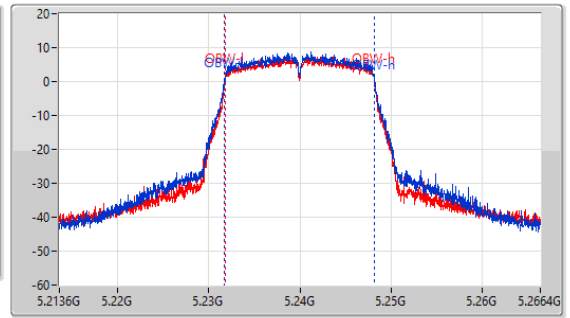

Port X-N dB = Port X 6dB down bandwidth for 5.725-5.85GHz band / 26dB down bandwidth for other band

Port X-OBW = Port X 99% occupied bandwidth

5.15-5.25GHz\_802.11a\_Nss1,(6Mbps)\_2TX

EBW

5180MHz

5.15-5.25GHz\_802.11a\_Nss1,(6Mbps)\_2TX

EBW

5200MHz

5.15-5.25GHz\_802.11a\_Nss1,(6Mbps)\_2TX

EBW

5240MHz

CF: 5.24GHz  
 Span: 132MHz  
 RBW: 200kHz  
 VBW: 1MHz  
 Sweep Time: 100ms  
 Detector Type: Peak

CF: 5.24GHz  
 Span: 52.8MHz  
 RBW: 200kHz  
 VBW: 1MHz  
 Sweep Time: 100ms  
 Detector Type: Peak

26dB(Hz)	F1-26dB(Hz)	Fh-26dB(Hz)	OBW(Hz)	F1-OBW(Hz)	Fh-OBW(Hz)	Limit(Hz)	Port
19.998M	5.229902G	5.2499G	16.492M	5.231718G	5.248209G	Inf	1
19.8M	5.229968G	5.249768G	16.419M	5.231769G	5.248188G	Inf	2

5.25-5.35GHz\_802.11a\_Nss1,(6Mbps)\_2TX