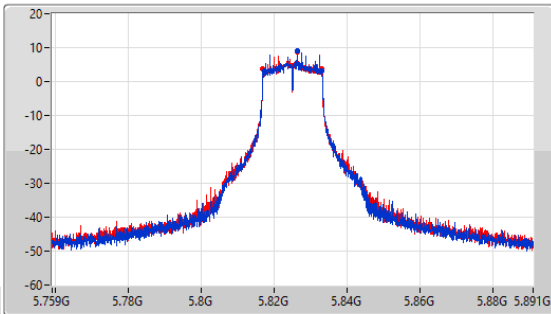

5.725-5.85GHz\_802.11a\_Nss1,(6Mbps)\_2TX

EBW

5745MHz

5.725-5.85GHz\_802.11a\_Nss1,(6Mbps)\_2TX

EBW

5785MHz

CF: 5.785GHz  
 Span: 132MHz  
 RBW: 100kHz  
 VBW: 300kHz  
 Sweep Time: 100ms  
 Detector Type: Peak

CF: 5.785GHz  
 Span: 52.8MHz  
 RBW: 300kHz  
 VBW: 1MHz  
 Sweep Time: 100ms  
 Detector Type: Peak

6dB(Hz)	Fl-6dB(Hz)	Fh-6dB(Hz)	OBW(Hz)	Fl-OBW(Hz)	Fh-OBW(Hz)	Limit(Hz)	Port
16.302M	5.776816G	5.793118G	17.537M	5.776171G	5.793708G	500k	1
16.302M	5.776816G	5.793118G	16.802M	5.776566G	5.793367G	500k	2

5.725-5.85GHz\_802.11a\_Nss1,(6Mbps)\_2TX

EBW

5785MHz

CF: 5.785GHz  
 Span: 52.8MHz  
 RBW: 300kHz  
 VBW: 1MHz  
 Sweep Time: 100ms  
 Detector Type: Peak

Port 1  
 Port 2

26dB(Hz)	Fl-26dB(Hz)	Fh-26dB(Hz)	Limit(Hz)	Port
26.928M	5.770982G	5.79791G	Inf	1
24.446M	5.772724G	5.79717G	Inf	2

5.725-5.85GHz\_802.11a\_Nss1,(6Mbps)\_2TX

EBW

5825MHz

CF: 5.825GHz  
 Span: 132MHz  
 RBW: 100kHz  
 VBW: 300kHz  
 Sweep Time: 100ms  
 Detector Type: Peak

CF: 5.825GHz  
 Span: 52.8MHz  
 RBW: 200kHz  
 VBW: 1MHz  
 Sweep Time: 100ms  
 Detector Type: Peak