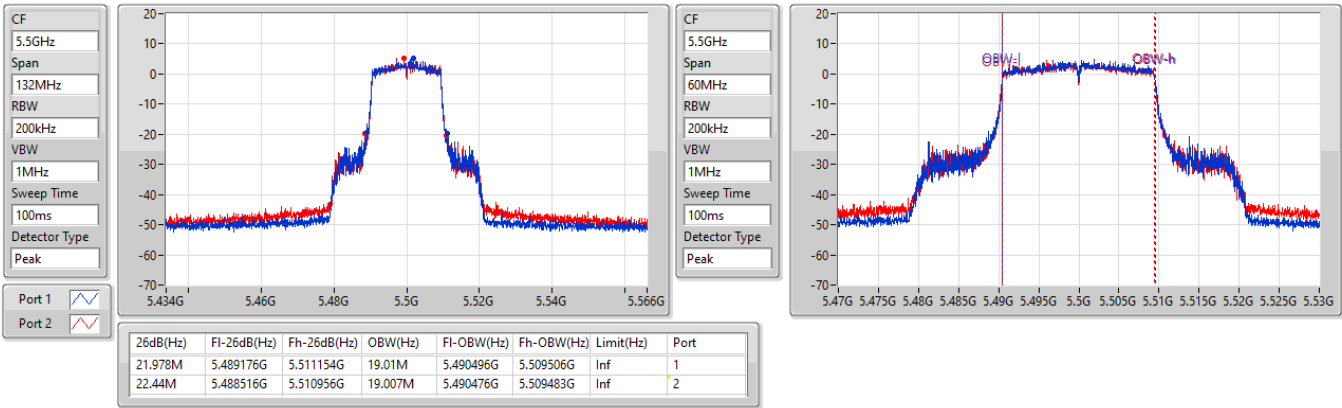

5.47-5.725GHz_802.11ax HEW20_Nss1,(MCS0)_2TX

EBW

5500MHz