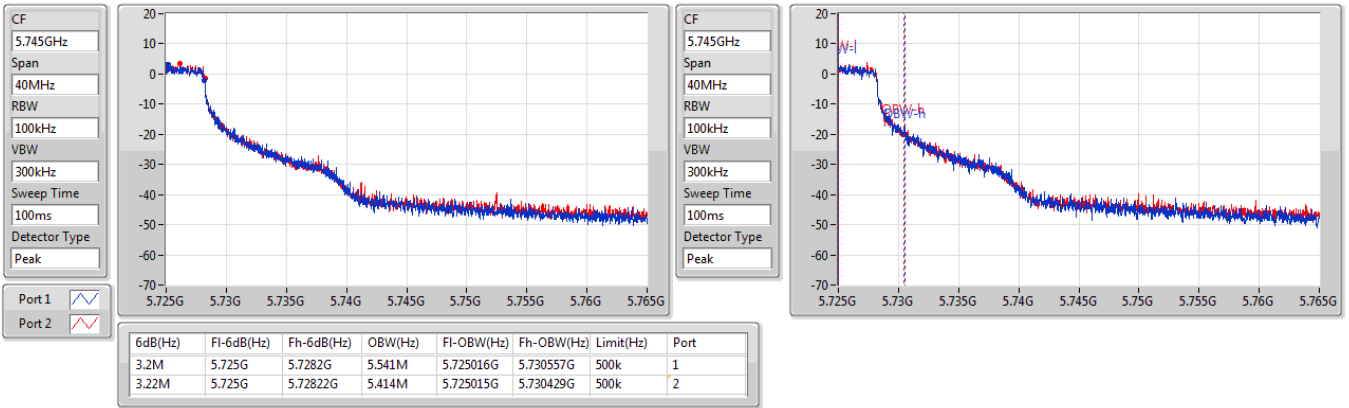

EBW

5720MHz Straddle 5.47-5.725GHz

CF: 5.71GHz  
 Span: 30MHz  
 RBW: 200kHz  
 VBW: 1MHz  
 Sweep Time: 100ms  
 Detector Type: Peak  
 Port 1: [Waveform icon]  
 Port 2: [Waveform icon]

CF: 5.71GHz  
 Span: 30MHz  
 RBW: 200kHz  
 VBW: 1MHz  
 Sweep Time: 100ms  
 Detector Type: Peak

26dB(Hz)	Fl-26dB(Hz)	Fh-26dB(Hz)	OBW(Hz)	Fl-OBW(Hz)	Fh-OBW(Hz)	Limit(Hz)	Port
17.775M	5.707225G	5.725G	13.597M	5.711329G	5.724926G	Inf	1
16.785M	5.708215G	5.725G	13.474M	5.711463G	5.724937G	Inf	2

5.725-5.85GHz\_802.11a\_Nss1,(6Mbps)\_2TX

EBW

5720MHz Straddle 5.725-5.85GHz

5.725-5.85GHz\_802.11a\_Nss1,(6Mbps)\_2TX

EBW

5720MHz Straddle 5.725-5.85GHz

5.725-5.85GHz\_802.11a\_Nss1,(6Mbps)\_2TX

EBW

5745MHz