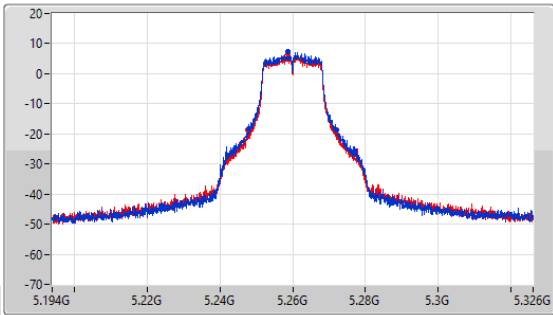

CF: 5.26GHz
Span: 52.8MHz
RBW: 200kHz
VBW: 1MHz
Sweep Time: 100ms
Detector Type: Peak