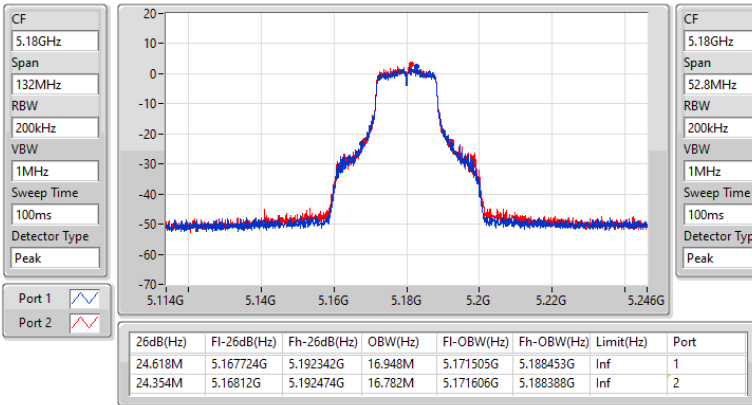

Mode	Result	Limit (Hz)	Port 1-N dB (Hz)	Port 1-OBW (Hz)	Port 2-N dB (Hz)	Port 2-OBW (Hz)
802.11ax HEW80_Nss1,(MCS0)_2TX-OFDMA	-	-	-	-	-	-
5210MHz	Pass	Inf	80.256M	76.728M	80.256M	76.608M
5290MHz	Pass	Inf	80.256M	76.703M	79.992M	76.733M
5530MHz	Pass	Inf	80.256M	76.579M	80.256M	76.66M
5610MHz	Pass	Inf	80.256M	76.818M	80.256M	76.843M
5690MHz Straddle 5.47-5.725GHz	Pass	Inf	74.775M	72.858M	74.625M	72.857M
5690MHz Straddle 5.725-5.85GHz	Pass	500k	3.9M	4.402M	3.86M	13.414M
5775MHz	Pass	500k	73.128M	76.654M	73.656M	76.61M

Port X-N dB = Port X 6dB down bandwidth for 5.725-5.85GHz band / 26dB down bandwidth for other band

Port X-OBW = Port X 99% occupied bandwidth

5.15-5.25GHz\_802.11a\_Nss1,(6Mbps)\_2TX

EBW

5180MHz

5.15-5.25GHz\_802.11a\_Nss1,(6Mbps)\_2TX