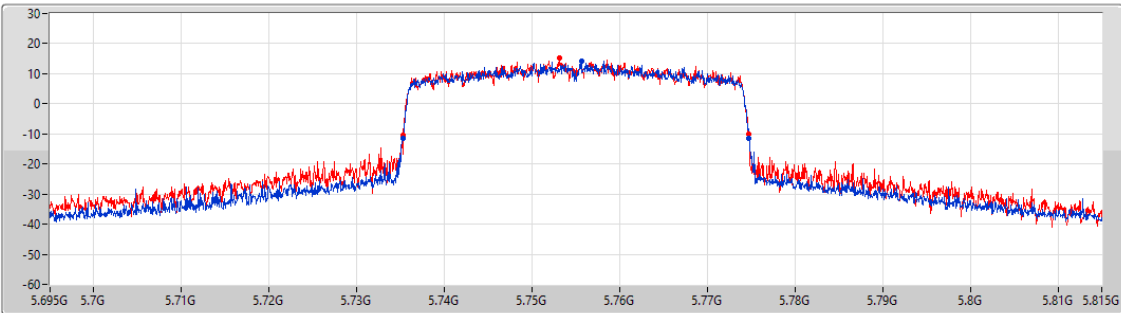

Port 1
Port 2

26dB(Hz)	Fl-26dB(Hz)	Fh-26dB(Hz)	Limit(Hz)	Port
39.48M	5.73526G	5.77474G	Inf	1
39.42M	5.73532G	5.77474G	Inf	2