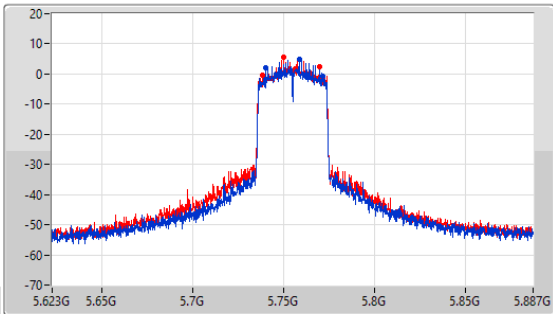

EBW

5710MHz Straddle 5.725-5.85GHz

5.725-5.85GHz\_802.11ax HEW40\_Nss1,(MCS0)\_2TX

EBW

5755MHz

CF: 5.755GHz  
 Span: 264MHz  
 RBW: 100kHz  
 VBW: 300kHz  
 Sweep Time: 100ms  
 Detector Type: Peak

CF: 5.755GHz  
 Span: 120MHz  
 RBW: 500kHz  
 VBW: 2MHz  
 Sweep Time: 100ms  
 Detector Type: Peak