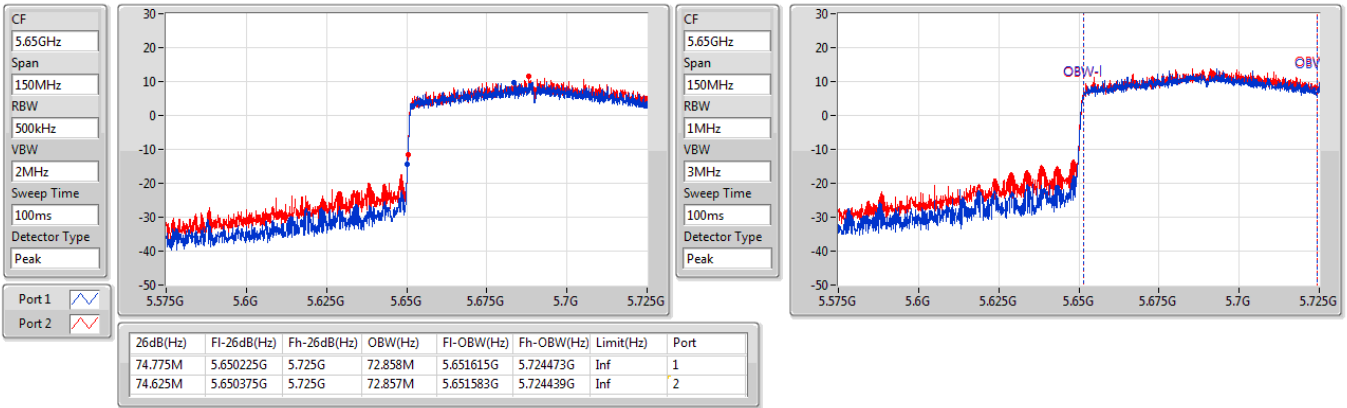

5.47-5.725GHz\_802.11ax HEW80\_Nss1,(MCS0)\_2TX

EBW

5610MHz

CF: 5.61GHz  
 Span: 528MHz  
 RBW: 1MHz  
 VBW: 3MHz  
 Sweep Time: 100ms  
 Detector Type: Peak  
 Port 1: [Waveform icon]  
 Port 2: [Waveform icon]

CF: 5.61GHz  
 Span: 240MHz  
 RBW: 1MHz  
 VBW: 3MHz  
 Sweep Time: 100ms  
 Detector Type: Peak

26dB(Hz)	Fl-26dB(Hz)	Fh-26dB(Hz)	OBW(Hz)	Fl-OBW(Hz)	Fh-OBW(Hz)	Limit(Hz)	Port
80.256M	5.569872G	5.650128G	76.818M	5.571648G	5.648467G	Inf	1
80.256M	5.569872G	5.650128G	76.843M	5.571726G	5.648569G	Inf	2

5.47-5.725GHz\_802.11ax HEW80\_Nss1,(MCS0)\_2TX

EBW

5690MHz Straddle 5.47-5.725GHz

5.725-5.85GHz\_802.11ax HEW80\_Nss1,(MCS0)\_2TX

EBW

5690MHz Straddle 5.725-5.85GHz

**Non-beamforming mode**

**Summary**