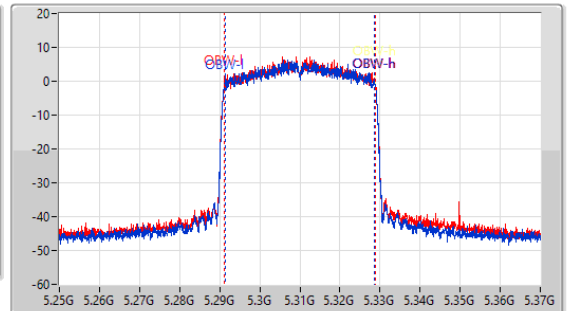

5.25-5.35GHz\_802.11ax\_HEW40\_Nss1,(MCS0)\_2TX

EBW

5270MHz

CF: 5.27GHz  
 Span: 264MHz  
 RBW: 300kHz  
 VBW: 1MHz  
 Sweep Time: 100ms  
 Detector Type: Peak

CF: 5.27GHz  
 Span: 120MHz  
 RBW: 500kHz  
 VBW: 2MHz  
 Sweep Time: 100ms  
 Detector Type: Peak

26dB(Hz)	Fl-26dB(Hz)	Fh-26dB(Hz)	OBW(Hz)	Fl-OBW(Hz)	Fh-OBW(Hz)	Limit(Hz)	Port
39.072M	5.250464G	5.289536G	37.389M	5.251312G	5.2887G	Inf	1
39.336M	5.250332G	5.289668G	37.496M	5.251252G	5.288748G	Inf	2

5.25-5.35GHz\_802.11ax\_HEW40\_Nss1,(MCS0)\_2TX

EBW

5310MHz

CF: 5.31GHz  
 Span: 264MHz  
 RBW: 300kHz  
 VBW: 1MHz  
 Sweep Time: 100ms  
 Detector Type: Peak

CF: 5.31GHz  
 Span: 120MHz  
 RBW: 500kHz  
 VBW: 2MHz  
 Sweep Time: 100ms  
 Detector Type: Peak