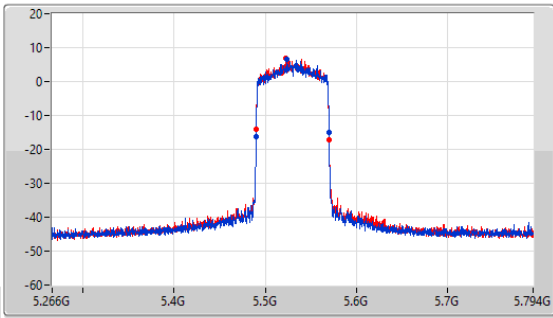

5.47-5.725GHz_802.11ax HEW80_Nss1,(MCS0)_2TX

EBW

5530MHz

CF: 5.53GHz
Span: 528MHz
RBW: 1MHz
VBW: 3MHz
Sweep Time: 100ms
Detector Type: Peak
Port 1: [Waveform icon]
Port 2: [Waveform icon]

CF: 5.53GHz
Span: 240MHz
RBW: 1MHz
VBW: 3MHz
Sweep Time: 100ms
Detector Type: Peak