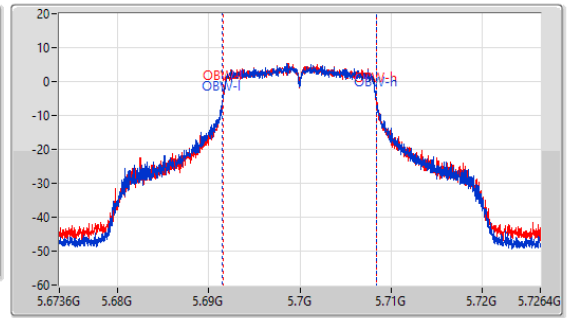

EBW

5500MHz

5.47-5.725GHz\_802.11a\_Nss1,(6Mbps)\_2TX

EBW

5580MHz

5.47-5.725GHz\_802.11a\_Nss1,(6Mbps)\_2TX

EBW

5700MHz

CF: 5.7GHz  
 Span: 132MHz  
 RBW: 300kHz  
 VBW: 1MHz  
 Sweep Time: 100ms  
 Detector Type: Peak  
 Port 1: [Waveform icon]  
 Port 2: [Waveform icon]

CF: 5.7GHz  
 Span: 52.8MHz  
 RBW: 200kHz  
 VBW: 1MHz  
 Sweep Time: 100ms  
 Detector Type: Peak