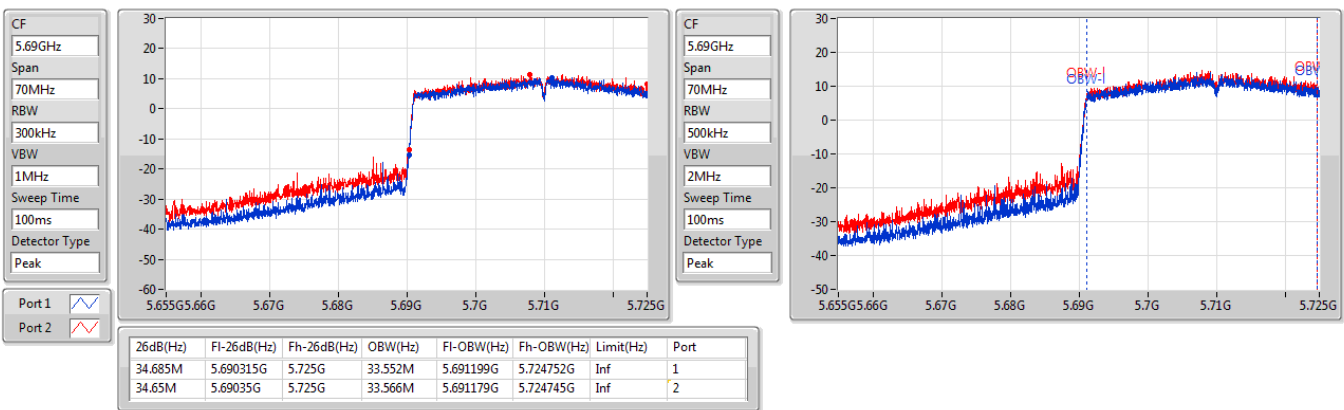

5710MHz Straddle 5.47-5.725GHz