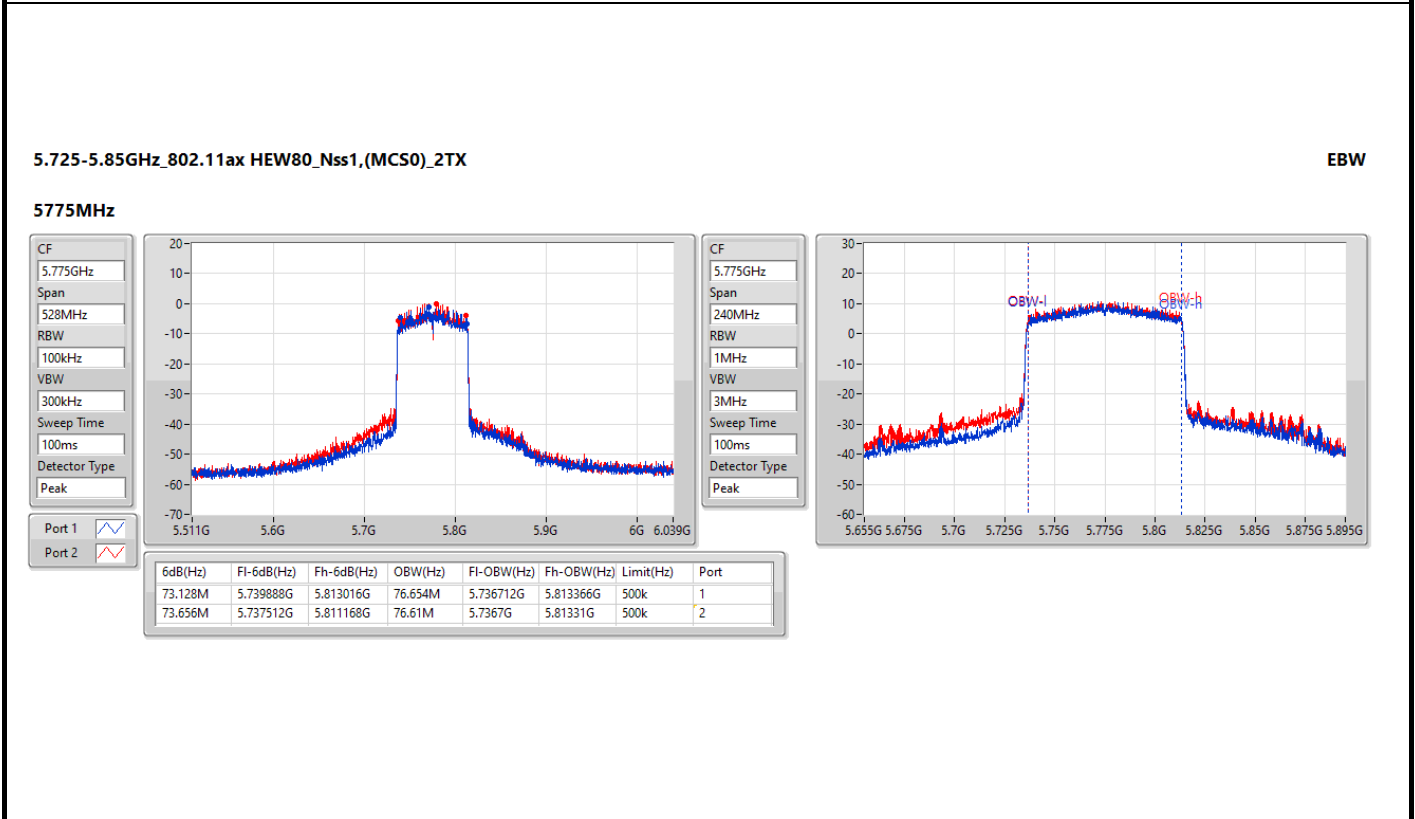

5.47-5.725GHz\_802.11ax HEW80\_Nss1,(MCS0)\_2TX

EBW

5690MHz Straddle 5.47-5.725GHz

5.725-5.85GHz\_802.11ax HEW80\_Nss1,(MCS0)\_2TX

EBW

5690MHz Straddle 5.725-5.85GHz

**Non-beamforming mode**

**Summary**