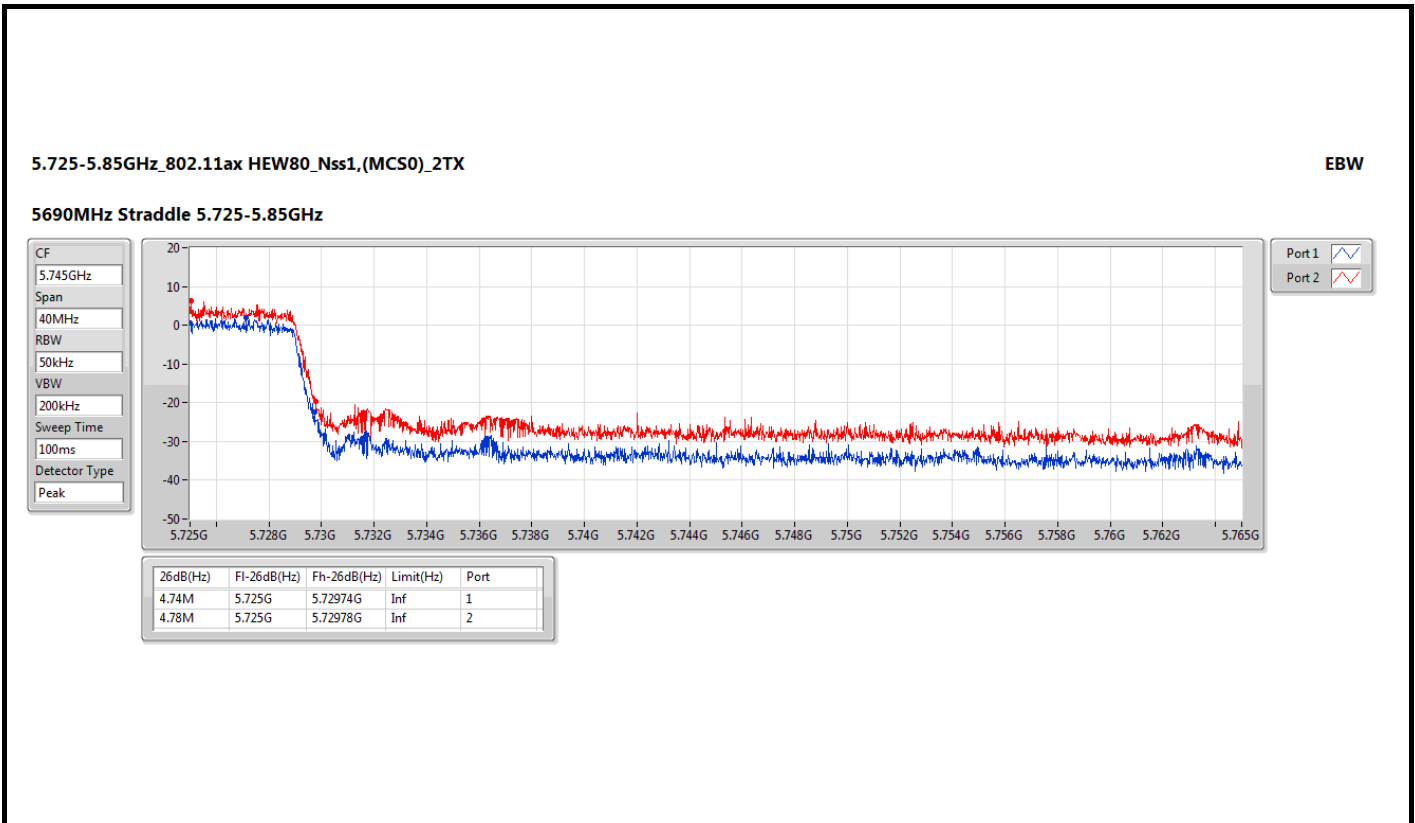

5.47-5.725GHz\_802.11ax HEW80\_Nss1,(MCS0)\_2TX

EBW

5690MHz Straddle 5.47-5.725GHz

5.725-5.85GHz\_802.11ax HEW80\_Nss1,(MCS0)\_2TX

EBW

5690MHz Straddle 5.725-5.85GHz

**Non-beamforming mode**

**Summary**