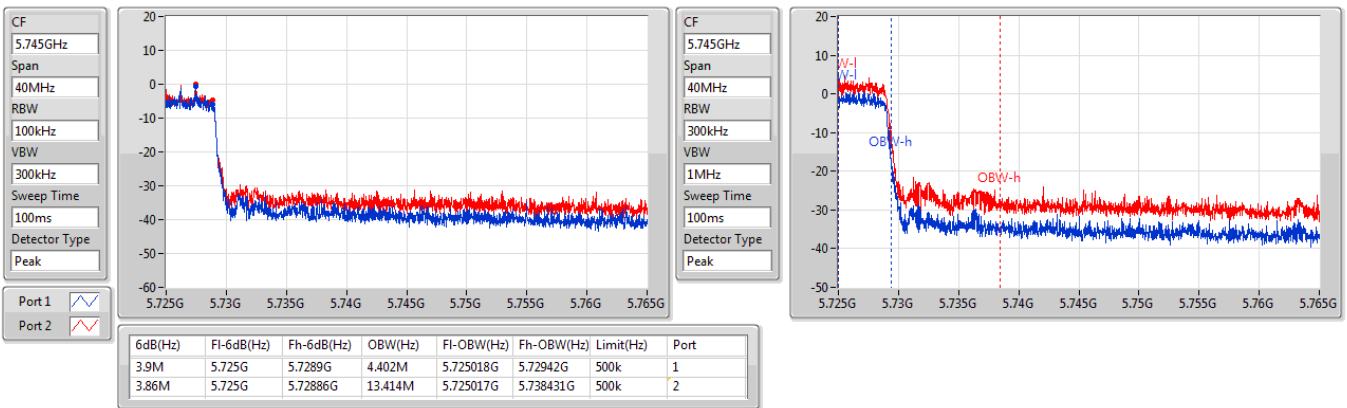

5.47-5.725GHz\_802.11ax HEW80\_Nss1,(MCS0)\_2TX

EBW

5690MHz Straddle 5.47-5.725GHz

5.725-5.85GHz\_802.11ax HEW80\_Nss1,(MCS0)\_2TX

EBW

5690MHz Straddle 5.725-5.85GHz

**Non-beamforming mode**

**Summary**