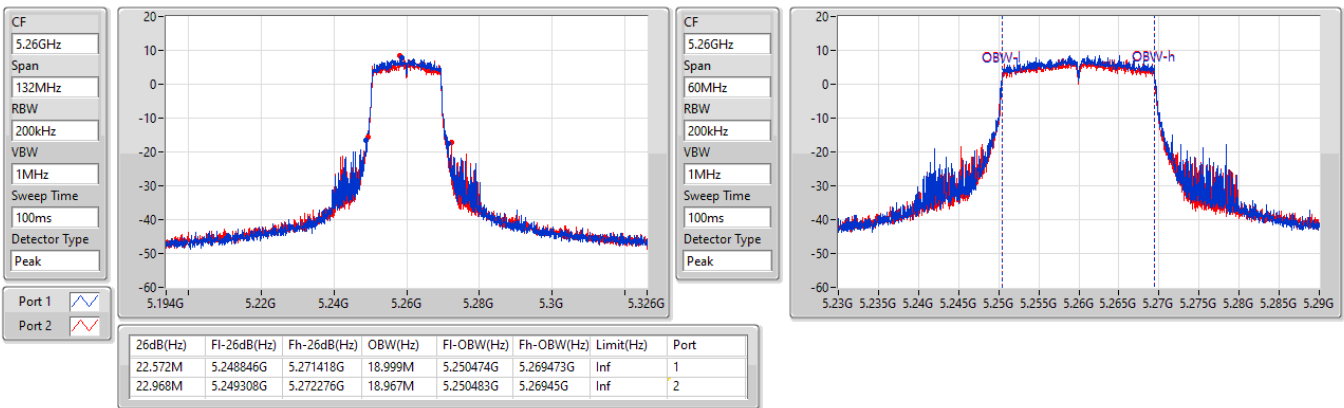

5.15-5.25GHz\_802.11ax\_HEW20\_Nss1,(MCS0)\_2TX

EBW

5240MHz

5.25-5.35GHz\_802.11ax\_HEW20\_Nss1,(MCS0)\_2TX

EBW

5260MHz

5.25-5.35GHz\_802.11ax\_HEW20\_Nss1,(MCS0)\_2TX

EBW

5300MHz

CF: 5.3GHz  
 Span: 132MHz  
 RBW: 200kHz  
 VBW: 1MHz  
 Sweep Time: 100ms  
 Detector Type: Peak

CF: 5.3GHz  
 Span: 60MHz  
 RBW: 200kHz  
 VBW: 1MHz  
 Sweep Time: 100ms  
 Detector Type: Peak