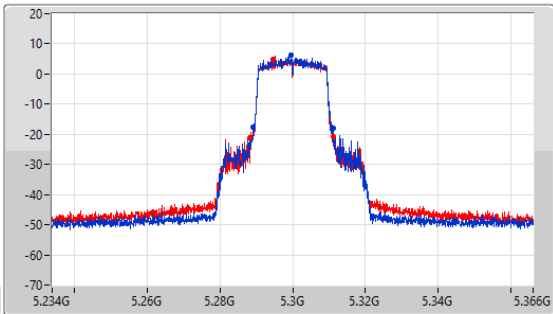

5.15-5.25GHz\_802.11ax\_HEW20\_Nss1,(MCS0)\_2TX

EBW

5240MHz

5.25-5.35GHz\_802.11ax\_HEW20\_Nss1,(MCS0)\_2TX

EBW

5260MHz

5.25-5.35GHz\_802.11ax\_HEW20\_Nss1,(MCS0)\_2TX

EBW

5300MHz

CF: 5.3GHz  
 Span: 132MHz  
 RBW: 200kHz  
 VBW: 1MHz  
 Sweep Time: 100ms  
 Detector Type: Peak

CF: 5.3GHz  
 Span: 60MHz  
 RBW: 200kHz  
 VBW: 1MHz  
 Sweep Time: 100ms  
 Detector Type: Peak