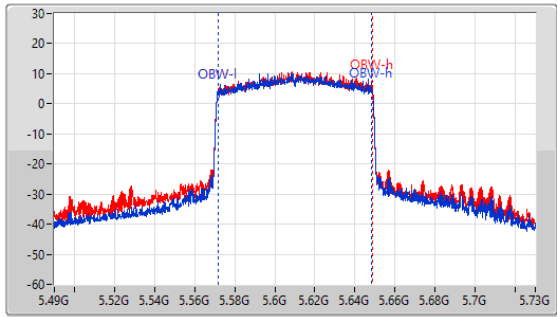

26dB(Hz)	Fl-26dB(Hz)	Fh-26dB(Hz)	OBW(Hz)	Fl-OBW(Hz)	Fh-OBW(Hz)	Limit(Hz)	Port
80.256M	5.569872G	5.650128G	76.818M	5.571648G	5.648467G	Inf	1
80.256M	5.569872G	5.650128G	76.843M	5.571726G	5.648569G	Inf	2