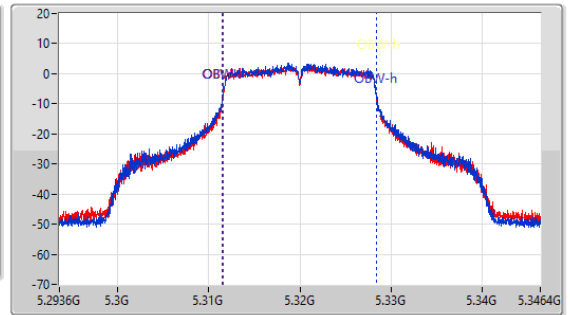

EBW

5300MHz

CF: 5.3GHz  
 Span: 132MHz  
 RBW: 200kHz  
 VBW: 1MHz  
 Sweep Time: 100ms  
 Detector Type: Peak

CF: 5.3GHz  
 Span: 52.8MHz  
 RBW: 200kHz  
 VBW: 1MHz  
 Sweep Time: 100ms  
 Detector Type: Peak

26dB(Hz)	Fl-26dB(Hz)	Fh-26dB(Hz)	OBW(Hz)	Fl-OBW(Hz)	Fh-OBW(Hz)	Limit(Hz)	Port
24.09M	5.287856G	5.311946G	16.97M	5.291487G	5.308457G	Inf	1
24.816M	5.28779G	5.312606G	16.804M	5.291588G	5.308392G	Inf	2

5.25-5.35GHz\_802.11a\_Nss1,(6Mbps)\_2TX

EBW

5320MHz

CF: 5.32GHz  
 Span: 132MHz  
 RBW: 200kHz  
 VBW: 1MHz  
 Sweep Time: 100ms  
 Detector Type: Peak

CF: 5.32GHz  
 Span: 52.8MHz  
 RBW: 200kHz  
 VBW: 1MHz  
 Sweep Time: 100ms  
 Detector Type: Peak