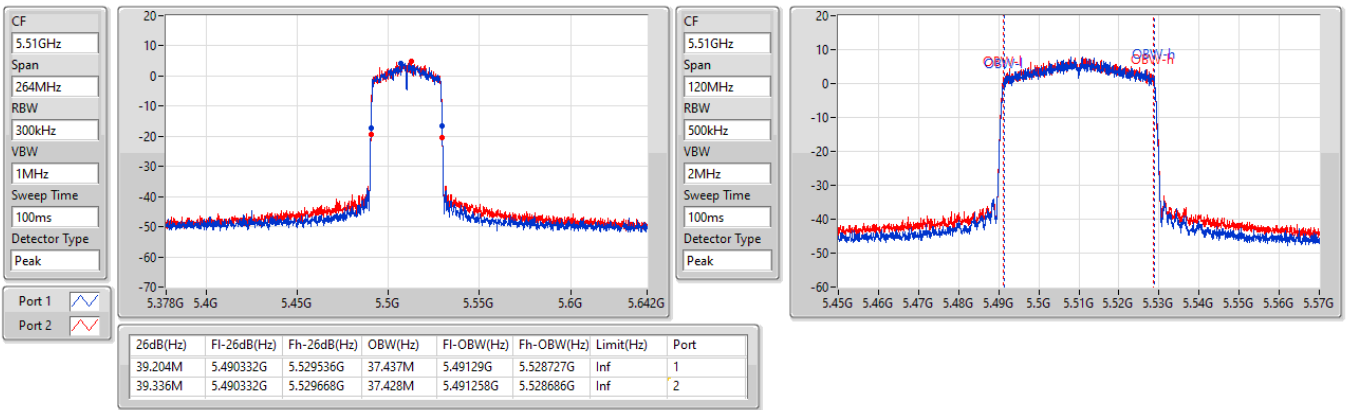

5.47-5.725GHz_802.11ax HEW40_Nss1,(MCS0)_2TX

EBW

5510MHz