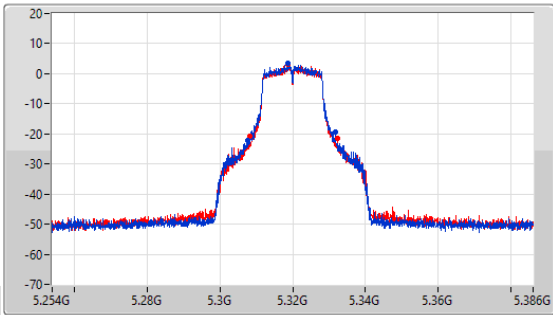

5.25-5.35GHz_802.11a_Nss1,(6Mbps)_2TX

EBW

5320MHz

CF: 5.32GHz
Span: 132MHz
RBW: 200kHz
VBW: 1MHz
Sweep Time: 100ms
Detector Type: Peak

CF: 5.32GHz
Span: 52.8MHz
RBW: 200kHz
VBW: 1MHz
Sweep Time: 100ms
Detector Type: Peak