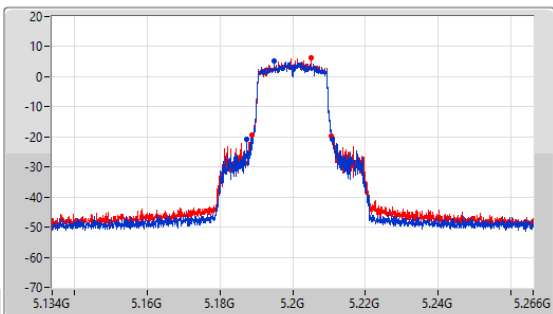

5200MHz

CF: 5.2GHz
Span: 132MHz
RBW: 200kHz
VBW: 1MHz
Sweep Time: 100ms
Detector Type: Peak

CF: 5.2GHz
Span: 60MHz
RBW: 200kHz
VBW: 1MHz
Sweep Time: 100ms
Detector Type: Peak