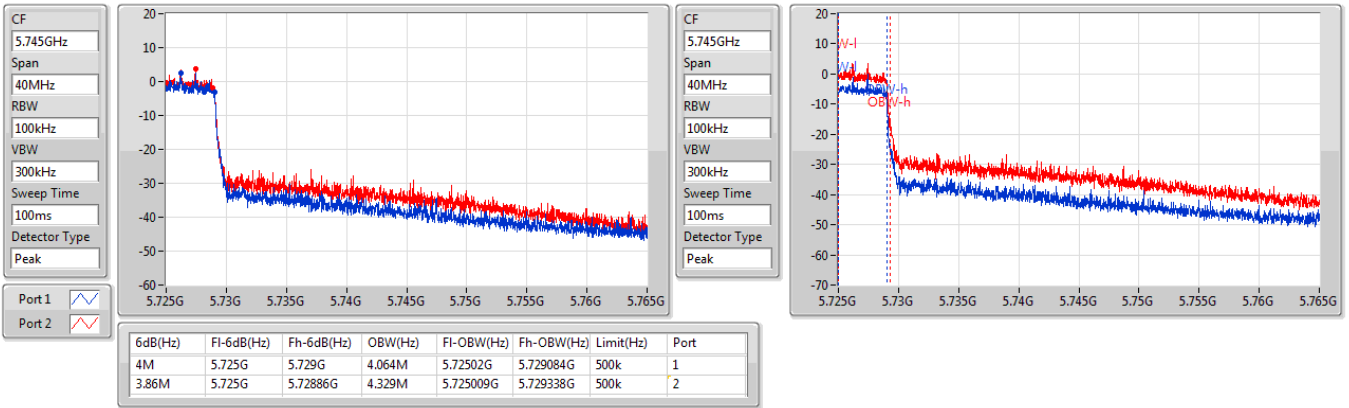

5670MHz

5.47-5.725GHz\_802.11ax HEW40\_Nss1,(MCS0)\_2TX

EBW

5710MHz Straddle 5.47-5.725GHz

5.725-5.85GHz\_802.11ax HEW40\_Nss1,(MCS0)\_2TX

EBW

5710MHz Straddle 5.725-5.85GHz

5.725-5.85GHz\_802.11ax HEW40\_Nss1,(MCS0)\_2TX

EBW

5710MHz Straddle 5.725-5.85GHz

5.725-5.85GHz\_802.11ax HEW40\_Nss1,(MCS0)\_2TX

EBW

5755MHz

CF: 5.755GHz  
 Span: 264MHz  
 RBW: 100kHz  
 VBW: 300kHz  
 Sweep Time: 100ms  
 Detector Type: Peak

CF: 5.755GHz  
 Span: 120MHz  
 RBW: 500kHz  
 VBW: 2MHz  
 Sweep Time: 100ms  
 Detector Type: Peak