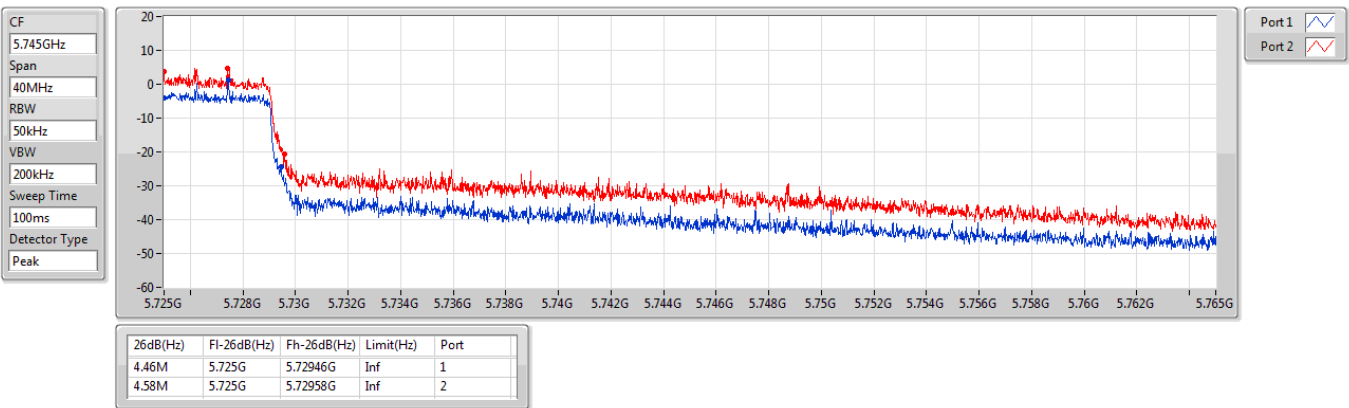

5670MHz

5.47-5.725GHz\_802.11ax HEW40\_Nss1,(MCS0)\_2TX

EBW

5710MHz Straddle 5.47-5.725GHz

5.725-5.85GHz\_802.11ax HEW40\_Nss1,(MCS0)\_2TX

EBW

5710MHz Straddle 5.725-5.85GHz

5.725-5.85GHz\_802.11ax HEW40\_Nss1,(MCS0)\_2TX

EBW

5710MHz Straddle 5.725-5.85GHz

5.725-5.85GHz\_802.11ax HEW40\_Nss1,(MCS0)\_2TX

EBW

5755MHz

CF: 5.755GHz  
 Span: 264MHz  
 RBW: 100kHz  
 VBW: 300kHz  
 Sweep Time: 100ms  
 Detector Type: Peak

CF: 5.755GHz  
 Span: 120MHz  
 RBW: 500kHz  
 VBW: 2MHz  
 Sweep Time: 100ms  
 Detector Type: Peak