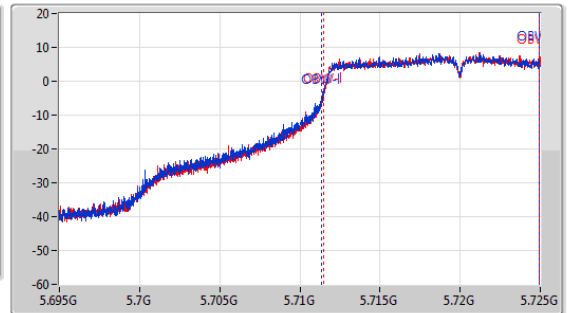

EBW

5500MHz

5.47-5.725GHz\_802.11a\_Nss1,(6Mbps)\_2TX

EBW

5580MHz

5.47-5.725GHz\_802.11a\_Nss1,(6Mbps)\_2TX

EBW

5700MHz

CF: 5.7GHz  
 Span: 132MHz  
 RBW: 300kHz  
 VBW: 1MHz  
 Sweep Time: 100ms  
 Detector Type: Peak  
 Port 1: [Waveform icon]  
 Port 2: [Waveform icon]

CF: 5.7GHz  
 Span: 52.8MHz  
 RBW: 200kHz  
 VBW: 1MHz  
 Sweep Time: 100ms  
 Detector Type: Peak

26dB(Hz)	Fl-26dB(Hz)	Fh-26dB(Hz)	OBW(Hz)	Fl-OBW(Hz)	Fh-OBW(Hz)	Limit(Hz)	Port
24.816M	5.687526G	5.712342G	16.976M	5.69146G	5.708436G	Inf	1
26.004M	5.686932G	5.712936G	16.8M	5.691594G	5.708393G	Inf	2

5.47-5.725GHz\_802.11a\_Nss1,(6Mbps)\_2TX

EBW

5720MHz Straddle 5.47-5.725GHz

CF: 5.71GHz  
 Span: 30MHz  
 RBW: 200kHz  
 VBW: 1MHz  
 Sweep Time: 100ms  
 Detector Type: Peak  
 Port 1: [Waveform icon]  
 Port 2: [Waveform icon]

CF: 5.71GHz  
 Span: 30MHz  
 RBW: 200kHz  
 VBW: 1MHz  
 Sweep Time: 100ms  
 Detector Type: Peak