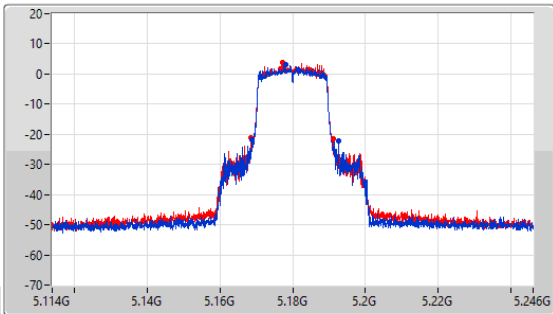

5.725-5.85GHz\_802.11a\_Nss1,(6Mbps)\_2TX

EBW

5825MHz

CF: 5.825GHz  
 Span: 132MHz  
 RBW: 100kHz  
 VBW: 300kHz  
 Sweep Time: 100ms  
 Detector Type: Peak

CF: 5.825GHz  
 Span: 52.8MHz  
 RBW: 200kHz  
 VBW: 1MHz  
 Sweep Time: 100ms  
 Detector Type: Peak

5.725-5.85GHz\_802.11a\_Nss1,(6Mbps)\_2TX

EBW

5825MHz

CF: 5.825GHz  
 Span: 52.8MHz  
 RBW: 300kHz  
 VBW: 1MHz  
 Sweep Time: 100ms  
 Detector Type: Peak

Port 1  
 Port 2

26dB(Hz)	Fl-26dB(Hz)	Fh-26dB(Hz)	Limit(Hz)	Port
24.737M	5.812539G	5.837276G	Inf	1
24.526M	5.812724G	5.83725G	Inf	2

5.15-5.25GHz\_802.11ax\_HEW20\_Nss1,(MCS0)\_2TX

EBW

5180MHz

CF: 5.18GHz  
 Span: 132MHz  
 RBW: 200kHz  
 VBW: 1MHz  
 Sweep Time: 100ms  
 Detector Type: Peak

CF: 5.18GHz  
 Span: 60MHz  
 RBW: 200kHz  
 VBW: 1MHz  
 Sweep Time: 100ms  
 Detector Type: Peak