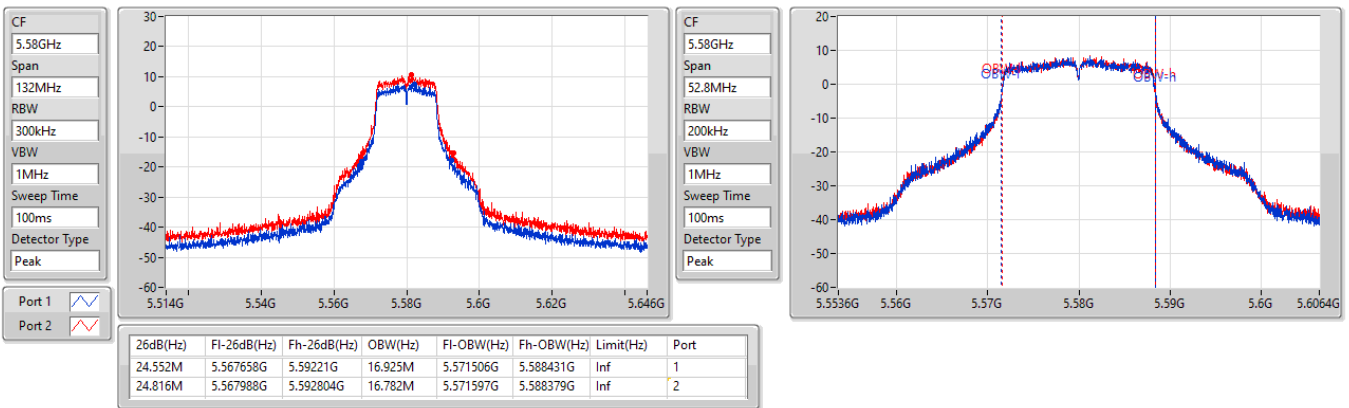

EBW

5500MHz

5.47-5.725GHz\_802.11a\_Nss1,(6Mbps)\_2TX

EBW

5580MHz

5.47-5.725GHz\_802.11a\_Nss1,(6Mbps)\_2TX

EBW

5700MHz

CF: 5.7GHz  
 Span: 132MHz  
 RBW: 300kHz  
 VBW: 1MHz  
 Sweep Time: 100ms  
 Detector Type: Peak  
 Port 1: [Waveform icon]  
 Port 2: [Waveform icon]

CF: 5.7GHz  
 Span: 52.8MHz  
 RBW: 200kHz  
 VBW: 1MHz  
 Sweep Time: 100ms  
 Detector Type: Peak