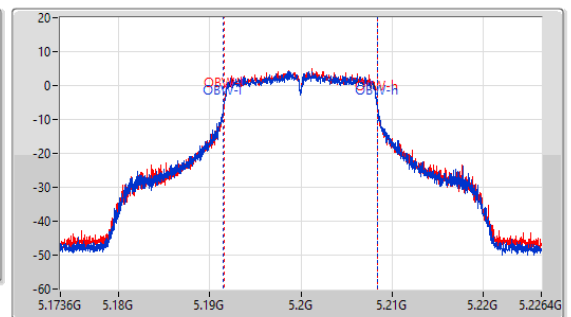

Mode	Result	Limit (Hz)	Port 1-N dB (Hz)	Port 1-OBW (Hz)	Port 2-N dB (Hz)	Port 2-OBW (Hz)
802.11ax HEW80_Nss1,(MCS0)_2TX-OFDMA	-	-	-	-	-	-
5210MHz	Pass	Inf	80.256M	76.728M	80.256M	76.608M
5290MHz	Pass	Inf	80.256M	76.703M	79.992M	76.733M
5530MHz	Pass	Inf	80.256M	76.579M	80.256M	76.66M
5610MHz	Pass	Inf	80.256M	76.818M	80.256M	76.843M
5690MHz Straddle 5.47-5.725GHz	Pass	Inf	74.775M	72.858M	74.625M	72.857M
5690MHz Straddle 5.725-5.85GHz	Pass	500k	3.9M	4.402M	3.86M	13.414M
5775MHz	Pass	500k	73.128M	76.654M	73.656M	76.61M

Port X-N dB = Port X 6dB down bandwidth for 5.725-5.85GHz band / 26dB down bandwidth for other band

Port X-OBW = Port X 99% occupied bandwidth

5.15-5.25GHz\_802.11a\_Nss1,(6Mbps)\_2TX

EBW

5180MHz

5.15-5.25GHz\_802.11a\_Nss1,(6Mbps)\_2TX

EBW

5200MHz

5.15-5.25GHz\_802.11a\_Nss1,(6Mbps)\_2TX

EBW

5240MHz

CF: 5.24GHz  
 Span: 132MHz  
 RBW: 200kHz  
 VBW: 1MHz  
 Sweep Time: 100ms  
 Detector Type: Peak

CF: 5.24GHz  
 Span: 52.8MHz  
 RBW: 200kHz  
 VBW: 1MHz  
 Sweep Time: 100ms  
 Detector Type: Peak