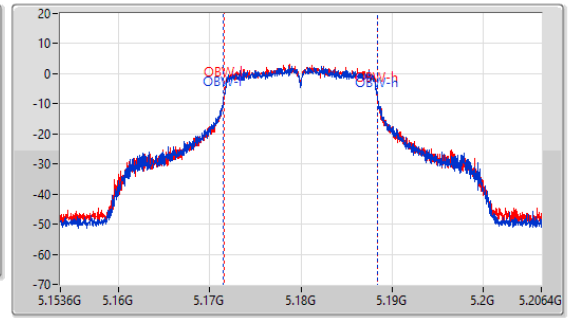

Mode	Result	Limit (Hz)	Port 1-N dB (Hz)	Port 1-OBW (Hz)	Port 2-N dB (Hz)	Port 2-OBW (Hz)
802.11ax HEW80_Nss1,(MCS0)_2TX-OFDMA	-	-	-	-	-	-
5210MHz	Pass	Inf	80.256M	76.728M	80.256M	76.608M
5290MHz	Pass	Inf	80.256M	76.703M	79.992M	76.733M
5530MHz	Pass	Inf	80.256M	76.579M	80.256M	76.66M
5610MHz	Pass	Inf	80.256M	76.818M	80.256M	76.843M
5690MHz Straddle 5.47-5.725GHz	Pass	Inf	74.775M	72.858M	74.625M	72.857M
5690MHz Straddle 5.725-5.85GHz	Pass	500k	3.9M	4.402M	3.86M	13.414M
5775MHz	Pass	500k	73.128M	76.654M	73.656M	76.61M

Port X-N dB = Port X 6dB down bandwidth for 5.725-5.85GHz band / 26dB down bandwidth for other band

Port X-OBW = Port X 99% occupied bandwidth

5.15-5.25GHz\_802.11a\_Nss1,(6Mbps)\_2TX

EBW

5180MHz

5.15-5.25GHz\_802.11a\_Nss1,(6Mbps)\_2TX