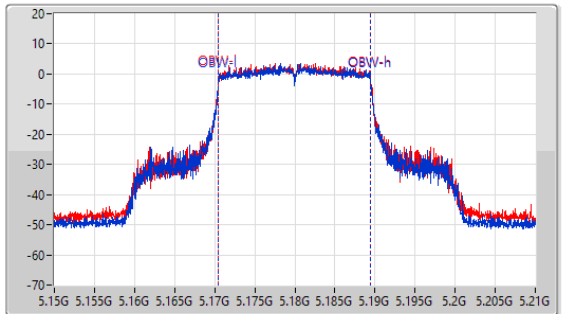

5.725-5.85GHz\_802.11a\_Nss1,(6Mbps)\_2TX

EBW

5825MHz

CF: 5.825GHz  
 Span: 52.8MHz  
 RBW: 300kHz  
 VBW: 1MHz  
 Sweep Time: 100ms  
 Detector Type: Peak

Port 1  
 Port 2

26dB(Hz)	Fl-26dB(Hz)	Fh-26dB(Hz)	Limit(Hz)	Port
24.737M	5.812539G	5.837276G	Inf	1
24.526M	5.812724G	5.83725G	Inf	2

5.15-5.25GHz\_802.11ax\_HEW20\_Nss1,(MCS0)\_2TX

EBW

5180MHz

CF: 5.18GHz  
 Span: 132MHz  
 RBW: 200kHz  
 VBW: 1MHz  
 Sweep Time: 100ms  
 Detector Type: Peak

CF: 5.18GHz  
 Span: 60MHz  
 RBW: 200kHz  
 VBW: 1MHz  
 Sweep Time: 100ms  
 Detector Type: Peak