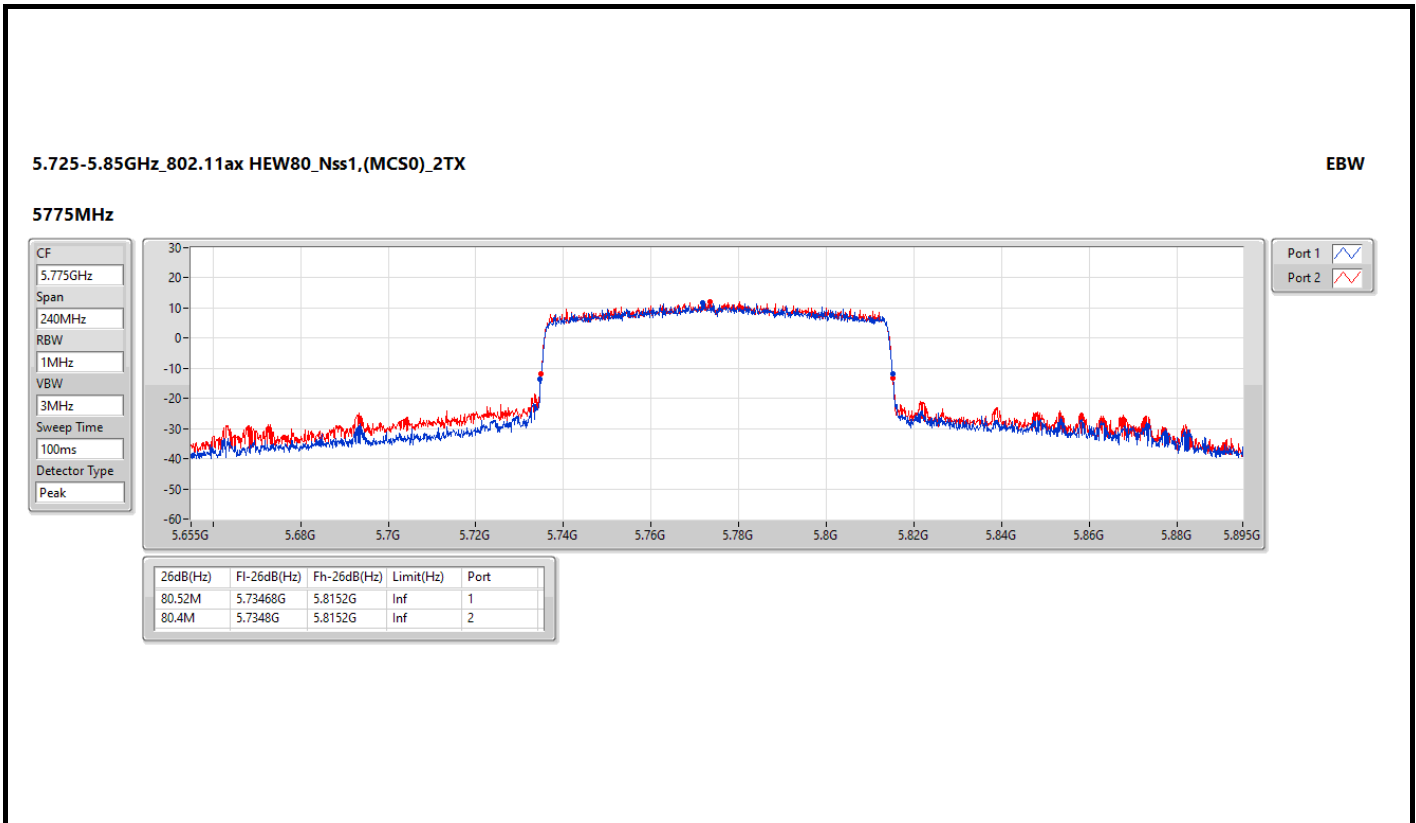

5.47-5.725GHz\_802.11ax HEW80\_Nss1,(MCS0)\_2TX

EBW

5690MHz Straddle 5.47-5.725GHz

5.725-5.85GHz\_802.11ax HEW80\_Nss1,(MCS0)\_2TX

EBW

5690MHz Straddle 5.725-5.85GHz

**Non-beamforming mode**

**Summary**