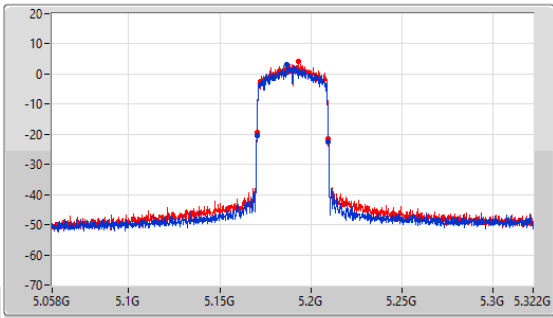

5.15-5.25GHz_802.11ax_HEW40_Nss1,(MCS0)_2TX

EBW

5190MHz

CF: 5.19GHz
Span: 264MHz
RBW: 300kHz
VBW: 1MHz
Sweep Time: 100ms
Detector Type: Peak
Port 1: [Waveform icon]
Port 2: [Waveform icon]

CF: 5.19GHz
Span: 120MHz
RBW: 500kHz
VBW: 2MHz
Sweep Time: 100ms
Detector Type: Peak