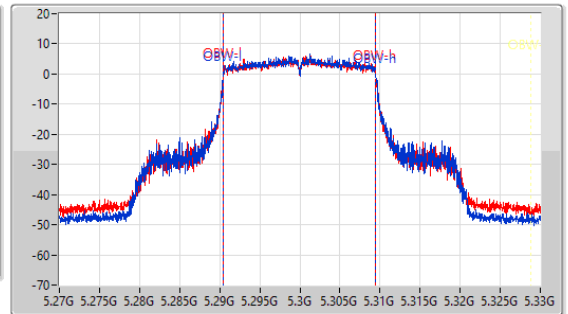

5.15-5.25GHz\_802.11ax\_HEW20\_Nss1,(MCS0)\_2TX

EBW

5240MHz

5.25-5.35GHz\_802.11ax\_HEW20\_Nss1,(MCS0)\_2TX

EBW

5260MHz

5.25-5.35GHz\_802.11ax\_HEW20\_Nss1,(MCS0)\_2TX

EBW

5300MHz

CF: 5.3GHz  
 Span: 132MHz  
 RBW: 200kHz  
 VBW: 1MHz  
 Sweep Time: 100ms  
 Detector Type: Peak

CF: 5.3GHz  
 Span: 60MHz  
 RBW: 200kHz  
 VBW: 1MHz  
 Sweep Time: 100ms  
 Detector Type: Peak