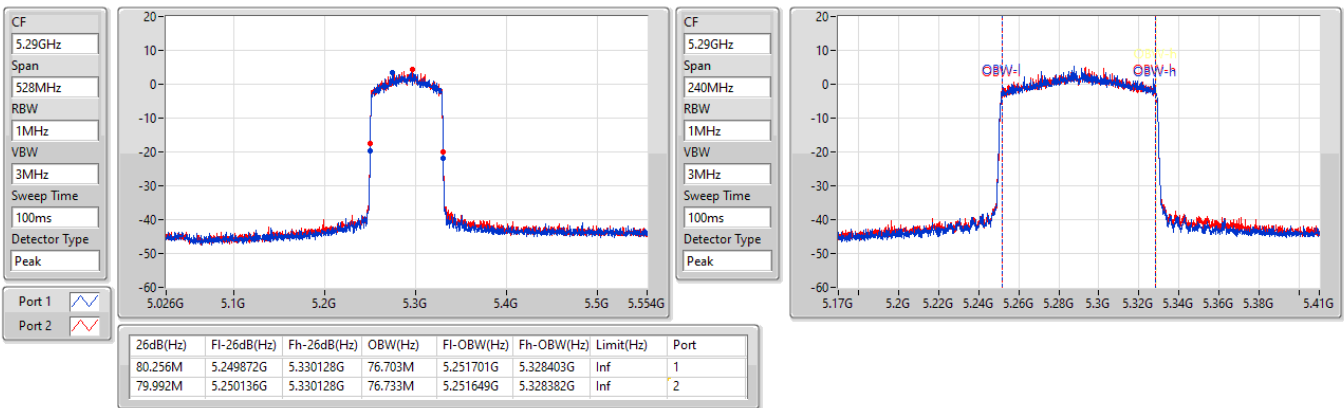

5.15-5.25GHz\_802.11ax\_HEW80\_Nss1,(MCS0)\_2TX

EBW

5210MHz

5.25-5.35GHz\_802.11ax\_HEW80\_Nss1,(MCS0)\_2TX

EBW

5290MHz

5.47-5.725GHz\_802.11ax HEW80\_Nss1,(MCS0)\_2TX

EBW

5530MHz

CF: 5.53GHz  
 Span: 528MHz  
 RBW: 1MHz  
 VBW: 3MHz  
 Sweep Time: 100ms  
 Detector Type: Peak  
 Port 1: [Waveform icon]  
 Port 2: [Waveform icon]

CF: 5.53GHz  
 Span: 240MHz  
 RBW: 1MHz  
 VBW: 3MHz  
 Sweep Time: 100ms  
 Detector Type: Peak