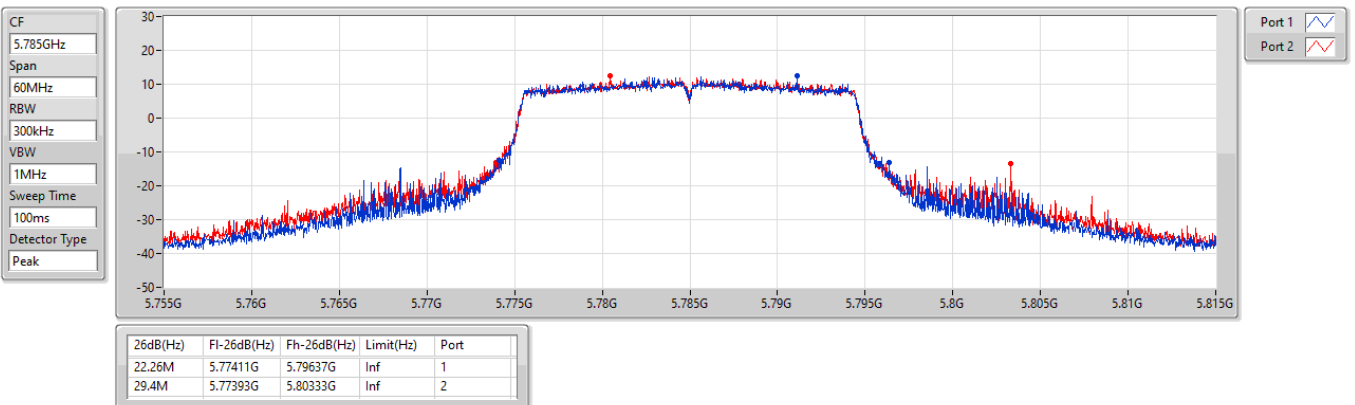

5.47-5.725GHz\_802.11ax HEW20\_Nss1,(MCS0)\_2TX

EBW

5720MHz Straddle 5.47-5.725GHz

5.725-5.85GHz\_802.11ax HEW20\_Nss1,(MCS0)\_2TX

EBW

5720MHz Straddle 5.725-5.85GHz

5.725-5.85GHz\_802.11ax HEW20\_Nss1,(MCS0)\_2TX

EBW

5720MHz Straddle 5.725-5.85GHz

5.725-5.85GHz\_802.11ax HEW20\_Nss1,(MCS0)\_2TX

EBW

5785MHz

5.725-5.85GHz\_802.11ax HEW20\_Nss1,(MCS0)\_2TX

EBW

5785MHz

5.725-5.85GHz\_802.11ax HEW20\_Nss1,(MCS0)\_2TX

EBW

5825MHz

CF  
5.825GHz  
Span  
132MHz  
RBW  
100kHz  
VBW  
300kHz  
Sweep Time  
100ms  
Detector Type  
Peak

CF  
5.825GHz  
Span  
60MHz  
RBW  
200kHz  
VBW  
1MHz  
Sweep Time  
100ms  
Detector Type  
Peak