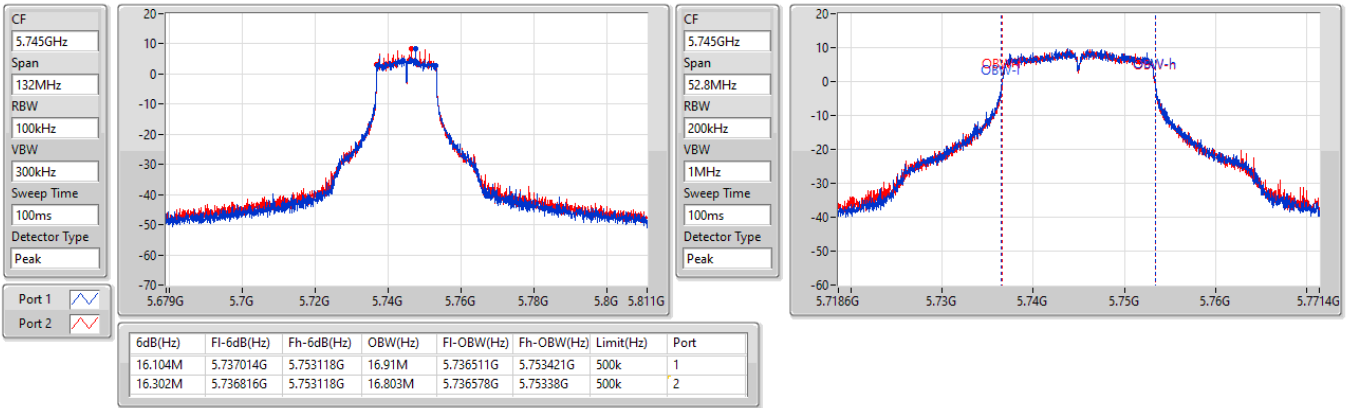

EBW

5720MHz Straddle 5.725-5.85GHz

5.725-5.85GHz\_802.11a\_Nss1,(6Mbps)\_2TX

EBW

5720MHz Straddle 5.725-5.85GHz

5.725-5.85GHz\_802.11a\_Nss1,(6Mbps)\_2TX

EBW

5745MHz

5.725-5.85GHz\_802.11a\_Nss1,(6Mbps)\_2TX

EBW

5745MHz

5.725-5.85GHz\_802.11a\_Nss1,(6Mbps)\_2TX

EBW

5785MHz

CF: 5.785GHz  
 Span: 132MHz  
 RBW: 100kHz  
 VBW: 300kHz  
 Sweep Time: 100ms  
 Detector Type: Peak