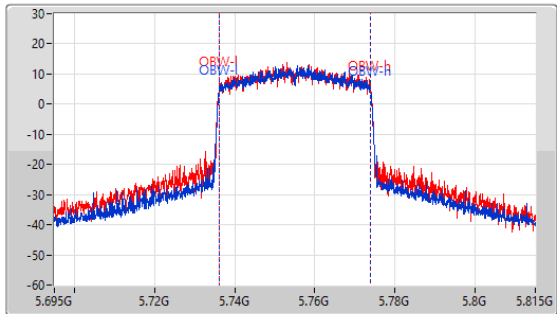

EBW

5710MHz Straddle 5.725-5.85GHz

5.725-5.85GHz\_802.11ax HEW40\_Nss1,(MCS0)\_2TX

EBW

5755MHz

CF: 5.755GHz  
 Span: 264MHz  
 RBW: 100kHz  
 VBW: 300kHz  
 Sweep Time: 100ms  
 Detector Type: Peak

CF: 5.755GHz  
 Span: 120MHz  
 RBW: 500kHz  
 VBW: 2MHz  
 Sweep Time: 100ms  
 Detector Type: Peak