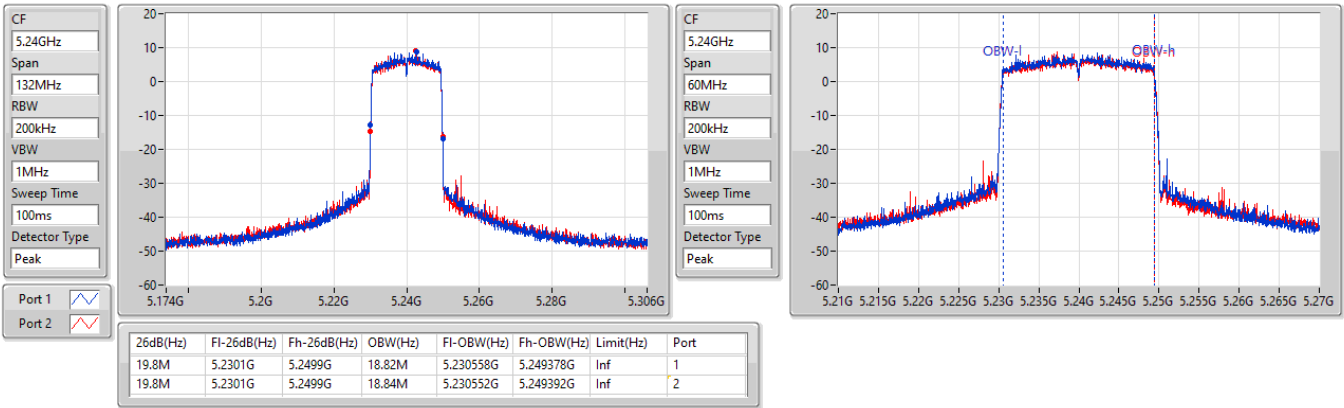

5.15-5.25GHz_802.11ax_HEW20_Nss1,(MCS0)_2TX

EBW

5240MHz