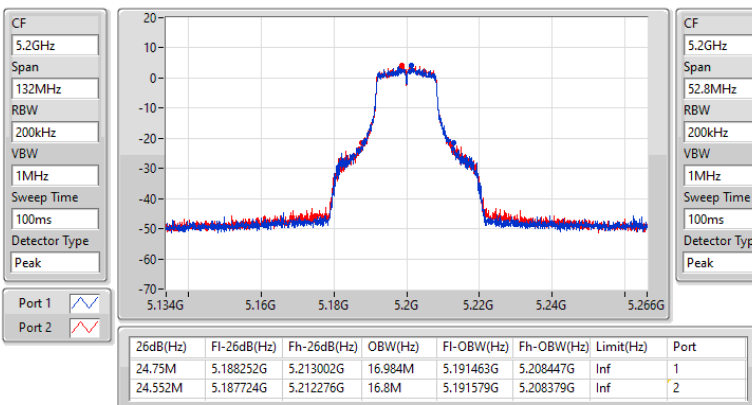

Mode	Result	Limit (Hz)	Port 1-N dB (Hz)	Port 1-OBW (Hz)	Port 2-N dB (Hz)	Port 2-OBW (Hz)
802.11ax HEW80_Nss1,(MCS0)_2TX-OFDMA	-	-	-	-	-	-
5210MHz	Pass	Inf	80.256M	76.728M	80.256M	76.608M
5290MHz	Pass	Inf	80.256M	76.703M	79.992M	76.733M
5530MHz	Pass	Inf	80.256M	76.579M	80.256M	76.66M
5610MHz	Pass	Inf	80.256M	76.818M	80.256M	76.843M
5690MHz Straddle 5.47-5.725GHz	Pass	Inf	74.775M	72.858M	74.625M	72.857M
5690MHz Straddle 5.725-5.85GHz	Pass	500k	3.9M	4.402M	3.86M	13.414M
5775MHz	Pass	500k	73.128M	76.654M	73.656M	76.61M

Port X-N dB = Port X 6dB down bandwidth for 5.725-5.85GHz band / 26dB down bandwidth for other band

Port X-OBW = Port X 99% occupied bandwidth

5.15-5.25GHz\_802.11a\_Nss1,(6Mbps)\_2TX

EBW

5180MHz

5.15-5.25GHz\_802.11a\_Nss1,(6Mbps)\_2TX

EBW

5200MHz

5.15-5.25GHz\_802.11a\_Nss1,(6Mbps)\_2TX

EBW

5240MHz

CF: 5.24GHz  
 Span: 132MHz  
 RBW: 200kHz  
 VBW: 1MHz  
 Sweep Time: 100ms  
 Detector Type: Peak

CF: 5.24GHz  
 Span: 52.8MHz  
 RBW: 200kHz  
 VBW: 1MHz  
 Sweep Time: 100ms  
 Detector Type: Peak