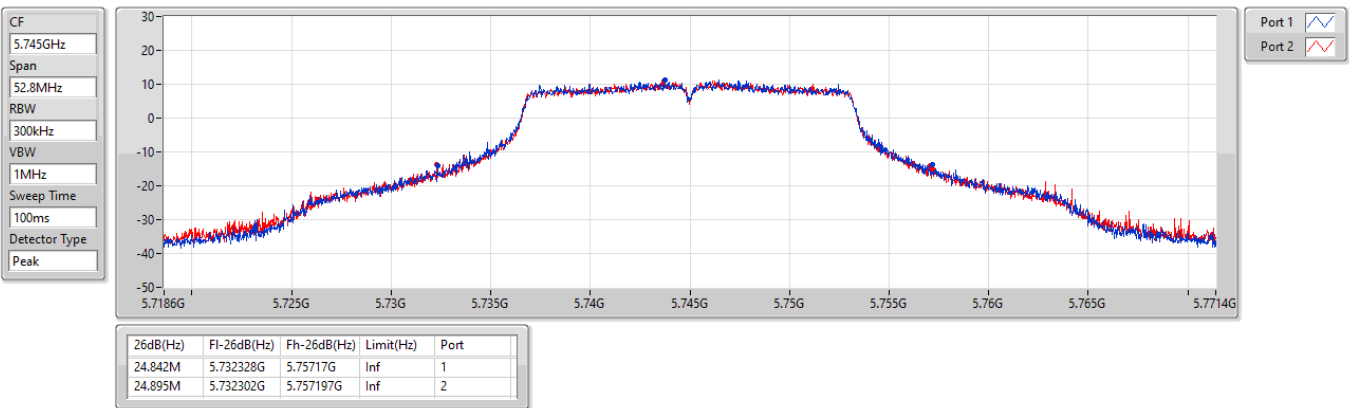

EBW

5720MHz Straddle 5.725-5.85GHz

5.725-5.85GHz\_802.11a\_Nss1,(6Mbps)\_2TX

EBW

5720MHz Straddle 5.725-5.85GHz

5.725-5.85GHz\_802.11a\_Nss1,(6Mbps)\_2TX

EBW

5745MHz

5.725-5.85GHz\_802.11a\_Nss1,(6Mbps)\_2TX

EBW

5745MHz

5.725-5.85GHz\_802.11a\_Nss1,(6Mbps)\_2TX

EBW

5785MHz

CF: 5.785GHz  
 Span: 132MHz  
 RBW: 100kHz  
 VBW: 300kHz  
 Sweep Time: 100ms  
 Detector Type: Peak