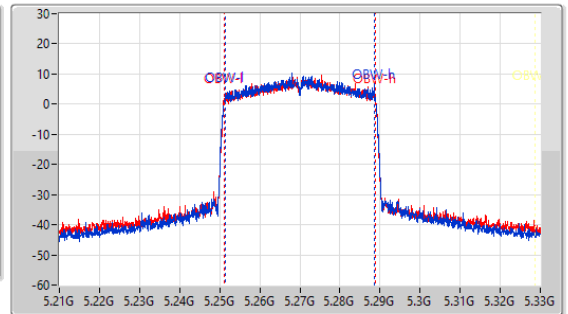

5.25-5.35GHz\_802.11ax\_HEW40\_Nss1,(MCS0)\_2TX

EBW

5270MHz

CF: 5.27GHz  
 Span: 264MHz  
 RBW: 300kHz  
 VBW: 1MHz  
 Sweep Time: 100ms  
 Detector Type: Peak

CF: 5.27GHz  
 Span: 120MHz  
 RBW: 500kHz  
 VBW: 2MHz  
 Sweep Time: 100ms  
 Detector Type: Peak