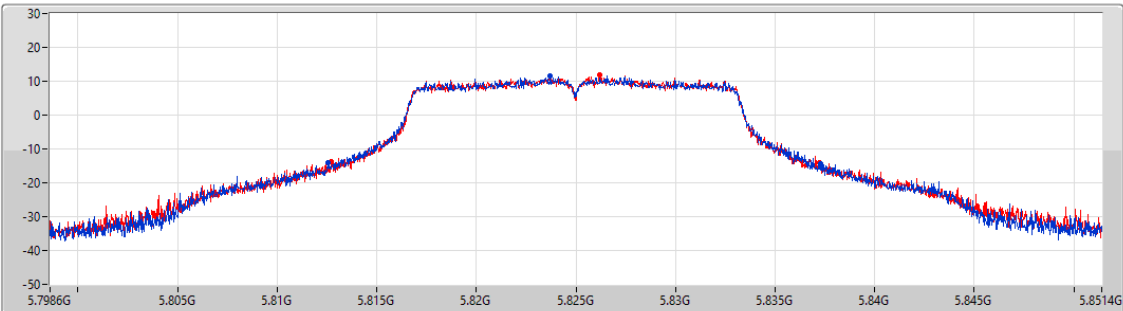

Port 1
Port 2

26dB(Hz)	Fl-26dB(Hz)	Fh-26dB(Hz)	Limit(Hz)	Port
24.737M	5.812539G	5.837276G	Inf	1
24.526M	5.812724G	5.83725G	Inf	2