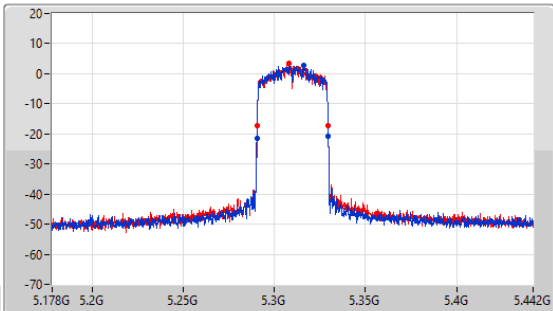

5310MHz

CF: 5.31GHz
Span: 264MHz
RBW: 300kHz
VBW: 1MHz
Sweep Time: 100ms
Detector Type: Peak

CF: 5.31GHz
Span: 120MHz
RBW: 500kHz
VBW: 2MHz
Sweep Time: 100ms
Detector Type: Peak