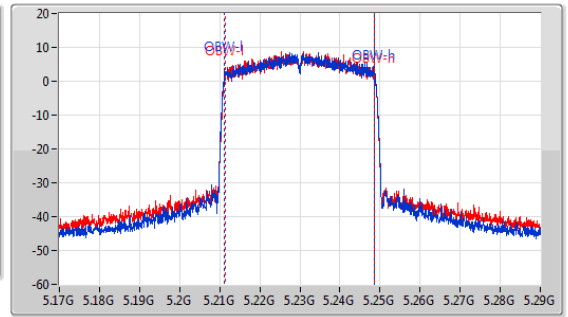

5.15-5.25GHz\_802.11ax\_HEW40\_Nss1,(MCS0)\_2TX

EBW

5230MHz

CF: 5.23GHz  
 Span: 264MHz  
 RBW: 300kHz  
 VBW: 1MHz  
 Sweep Time: 100ms  
 Detector Type: Peak  
 Port 1: [Waveform icon]  
 Port 2: [Waveform icon]

CF: 5.23GHz  
 Span: 120MHz  
 RBW: 500kHz  
 VBW: 2MHz  
 Sweep Time: 100ms  
 Detector Type: Peak

26dB(Hz)	Fl-26dB(Hz)	Fh-26dB(Hz)	OBW(Hz)	Fl-OBW(Hz)	Fh-OBW(Hz)	Limit(Hz)	Port
39.468M	5.210332G	5.2498G	37.403M	5.211251G	5.248655G	Inf	1
39.204M	5.210332G	5.249536G	37.42M	5.211289G	5.248709G	Inf	2