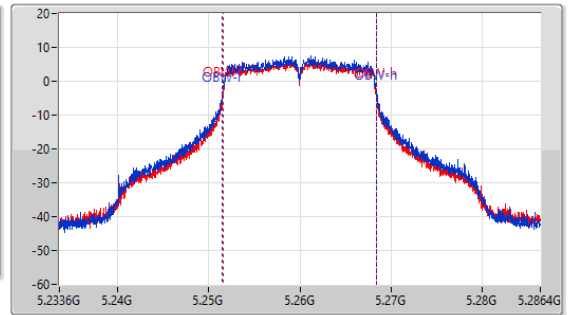

Port X-N dB = Port X 6dB down bandwidth for 5.725-5.85GHz band / 26dB down bandwidth for other band

Port X-OBW = Port X 99% occupied bandwidth

5.15-5.25GHz\_802.11a\_Nss1,(6Mbps)\_2TX

EBW

5180MHz

5.15-5.25GHz\_802.11a\_Nss1,(6Mbps)\_2TX

EBW

5200MHz

5.15-5.25GHz\_802.11a\_Nss1,(6Mbps)\_2TX

EBW

5240MHz

CF: 5.24GHz  
 Span: 132MHz  
 RBW: 200kHz  
 VBW: 1MHz  
 Sweep Time: 100ms  
 Detector Type: Peak

CF: 5.24GHz  
 Span: 52.8MHz  
 RBW: 200kHz  
 VBW: 1MHz  
 Sweep Time: 100ms  
 Detector Type: Peak

26dB(Hz)	F1-26dB(Hz)	Fh-26dB(Hz)	OBW(Hz)	F1-OBW(Hz)	Fh-OBW(Hz)	Limit(Hz)	Port
19.998M	5.229902G	5.2499G	16.492M	5.231718G	5.248209G	Inf	1
19.8M	5.229968G	5.249768G	16.419M	5.231769G	5.248188G	Inf	2

5.25-5.35GHz\_802.11a\_Nss1,(6Mbps)\_2TX

EBW

5260MHz

CF: 5.26GHz  
 Span: 132MHz  
 RBW: 200kHz  
 VBW: 1MHz  
 Sweep Time: 100ms  
 Detector Type: Peak

CF: 5.26GHz  
 Span: 52.8MHz  
 RBW: 200kHz  
 VBW: 1MHz  
 Sweep Time: 100ms  
 Detector Type: Peak