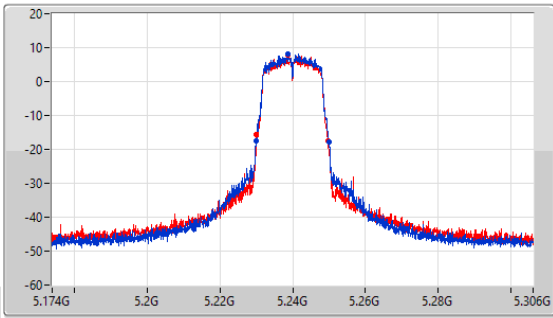

Port X-N dB = Port X 6dB down bandwidth for 5.725-5.85GHz band / 26dB down bandwidth for other band

Port X-OBW = Port X 99% occupied bandwidth

5.15-5.25GHz\_802.11a\_Nss1,(6Mbps)\_2TX

EBW

5180MHz

5.15-5.25GHz\_802.11a\_Nss1,(6Mbps)\_2TX

EBW

5200MHz

5.15-5.25GHz\_802.11a\_Nss1,(6Mbps)\_2TX

EBW

5240MHz

CF: 5.24GHz  
 Span: 132MHz  
 RBW: 200kHz  
 VBW: 1MHz  
 Sweep Time: 100ms  
 Detector Type: Peak

CF: 5.24GHz  
 Span: 52.8MHz  
 RBW: 200kHz  
 VBW: 1MHz  
 Sweep Time: 100ms  
 Detector Type: Peak

26dB(Hz)	F1-26dB(Hz)	Fh-26dB(Hz)	OBW(Hz)	F1-OBW(Hz)	Fh-OBW(Hz)	Limit(Hz)	Port
19.998M	5.229902G	5.2499G	16.492M	5.231718G	5.248209G	Inf	1
19.8M	5.229968G	5.249768G	16.419M	5.231769G	5.248188G	Inf	2

5.25-5.35GHz\_802.11a\_Nss1,(6Mbps)\_2TX