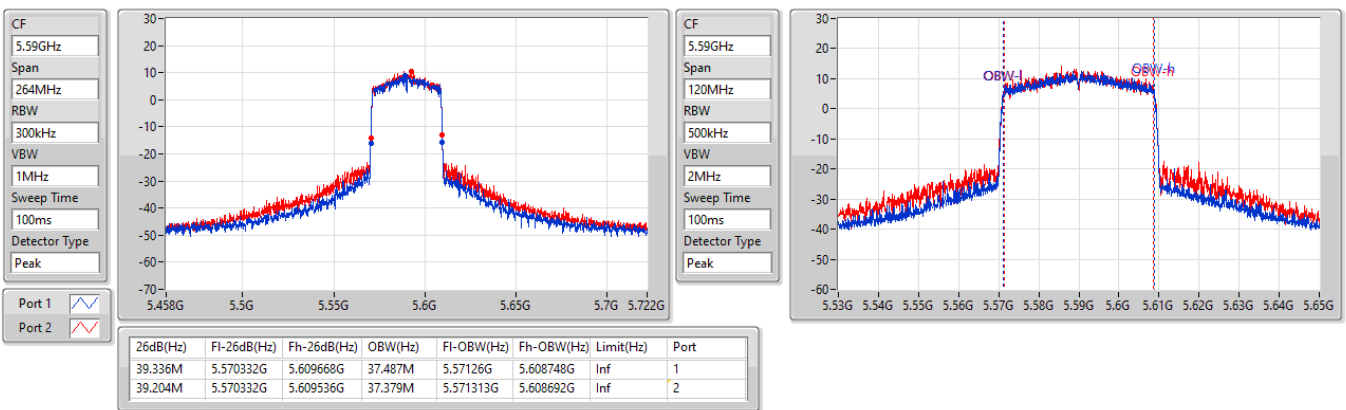

5.47-5.725GHz\_802.11ax HEW40\_Nss1,(MCS0)\_2TX

EBW

5510MHz

5.47-5.725GHz\_802.11ax HEW40\_Nss1,(MCS0)\_2TX

EBW

5590MHz

5.47-5.725GHz\_802.11ax HEW40\_Nss1,(MCS0)\_2TX

EBW