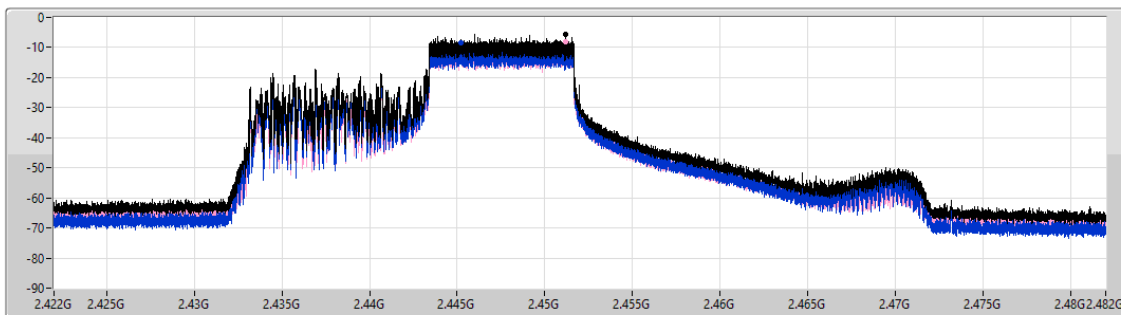

2.4-2.4835GHz_802.11ax HEW40_RU106_Index54_40MHz_Nss1,(MCS0)_2TX

PSD

2437MHz

CF
2.437GHz
Span
60MHz
RBW
3kHz
VBW
10kHz
Sweep Time
667ms
Detector Type
Peak

Sum
Port 1
Port 2

Sum	PD	Port 1	Port 2
(dBm/RBW)	(dBm/RBW)	(dBm/RBW)	(dBm/RBW)
-5.13	-5.13	-7.75	-7.37

2.4-2.4835GHz_802.11ax HEW40_RU106_Index54_40MHz_Nss1,(MCS0)_2TX

PSD

2452MHz

CF
2.452GHz
Span
60MHz
RBW
3kHz
VBW
10kHz
Sweep Time
667ms
Detector Type
Peak

Sum
Port 1
Port 2

Sum	PD	Port 1	Port 2
(dBm/RBW)	(dBm/RBW)	(dBm/RBW)	(dBm/RBW)
-5.63	-5.63	-8.42	-8.13