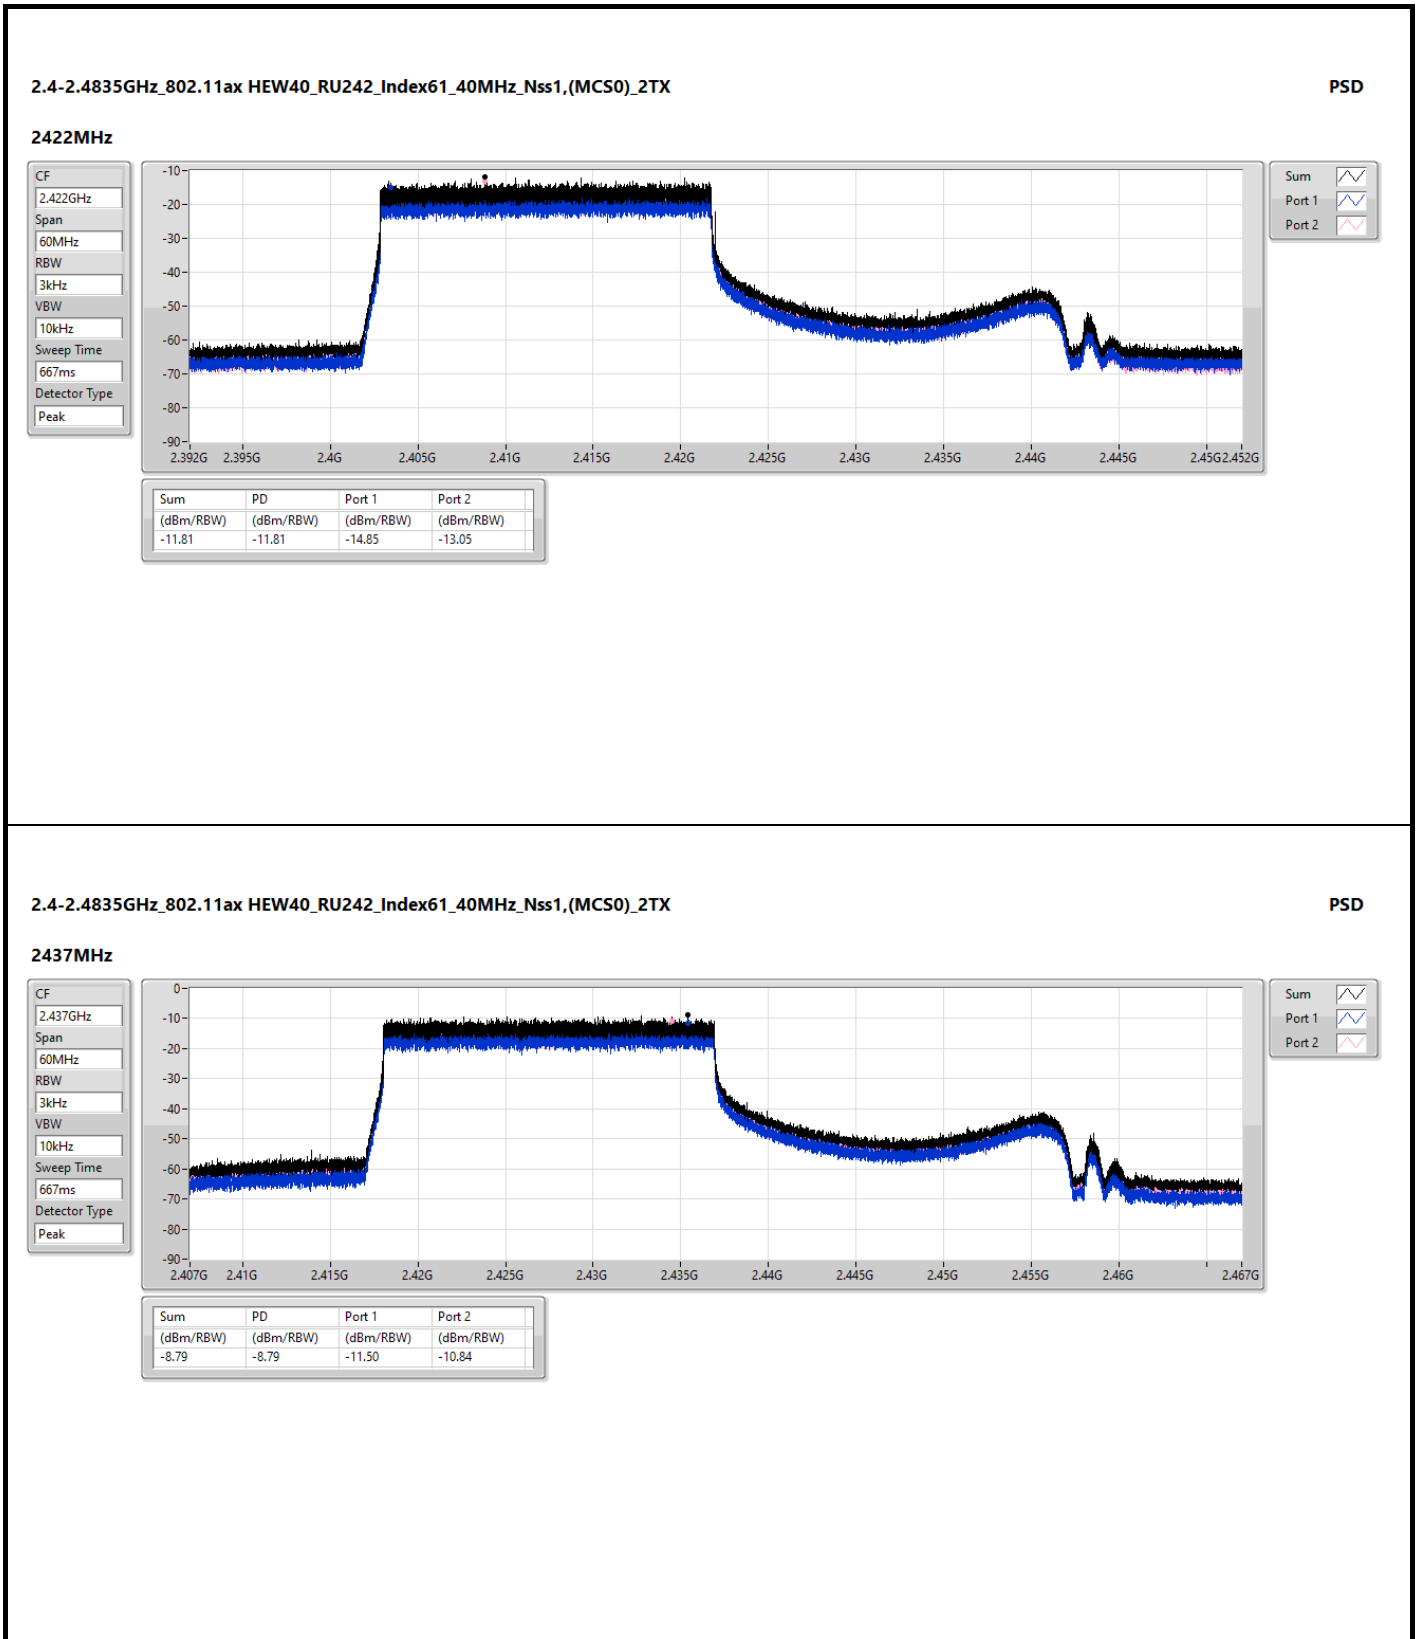

2.4-2.4835GHz_802.11ax HEW40_RU106_Index54_40MHz_Nss1,(MCS0)_2TX

PSD

2452MHz

CF
2.452GHz
Span
60MHz
RBW
3kHz
VBW
10kHz
Sweep Time
667ms
Detector Type
Peak

Sum
Port 1
Port 2

Sum	PD	Port 1	Port 2
(dBm/RBW)	(dBm/RBW)	(dBm/RBW)	(dBm/RBW)
-5.63	-5.63	-8.42	-8.13