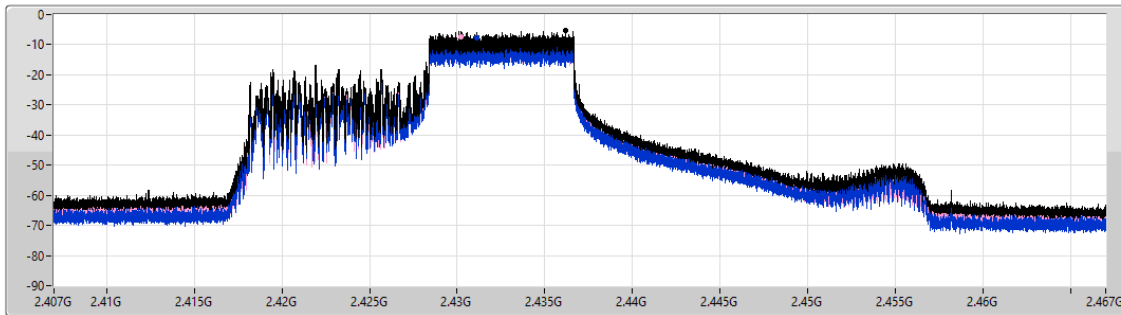

2.4-2.4835GHz_802.11ax HEW40_RU106_Index54_40MHz_Nss1,(MCS0)_2TX

PSD

2437MHz

CF
2.437GHz
Span
60MHz
RBW
3kHz
VBW
10kHz
Sweep Time
667ms
Detector Type
Peak

Sum
Port 1
Port 2

Sum	PD	Port 1	Port 2
(dBm/RBW)	(dBm/RBW)	(dBm/RBW)	(dBm/RBW)
-5.13	-5.13	-7.75	-7.37

2.4-2.4835GHz_802.11ax HEW40_RU106_Index54_40MHz_Nss1,(MCS0)_2TX

PSD

2452MHz

CF
2.452GHz
Span
60MHz
RBW
3kHz
VBW
10kHz
Sweep Time
667ms
Detector Type
Peak

Sum
Port 1
Port 2

Sum	PD	Port 1	Port 2
(dBm/RBW)	(dBm/RBW)	(dBm/RBW)	(dBm/RBW)
-5.63	-5.63	-8.42	-8.13