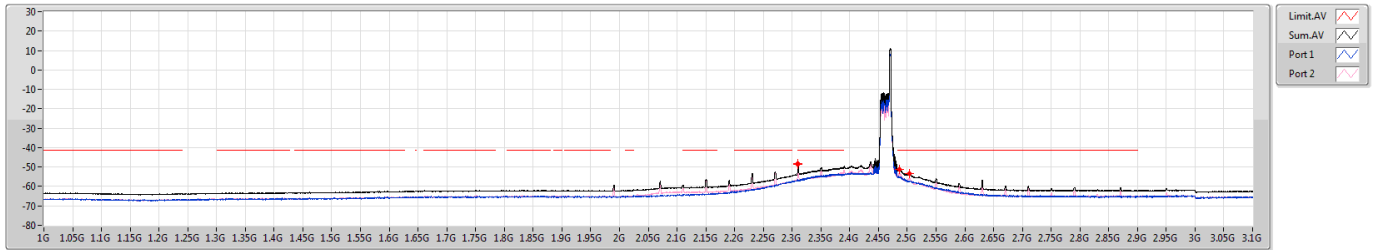

2.4-2.4835GHz_802.11ax HEW20_RU26_Index8_20MHz_Nss1,(MCS0)_2TX

CSE Bandedge [PK]

2462MHz

2.4-2.4835GHz_802.11ax HEW20_RU26_Index8_20MHz_Nss1,(MCS0)_2TX

CSE Bandedge [AV]

2462MHz

2.4-2.4835GHz_802.11ax HEW20_RU52_Index37_20MHz_Nss1,(MCS0)_2TX