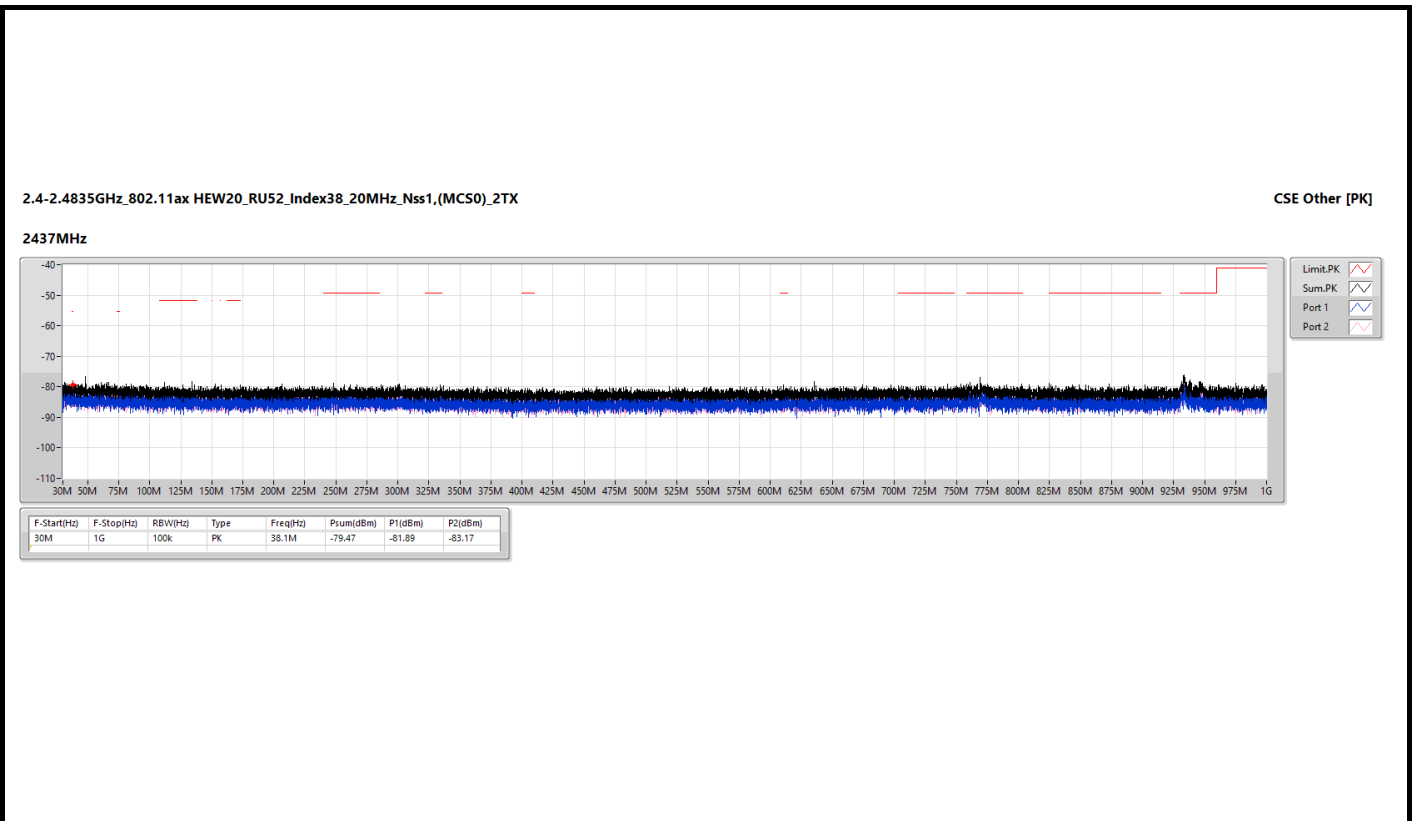

Unwanted Conducted Emissions into Restricted Frequency Bands (30M~1GHz) - SC Module

Appendix D.1

Summary

Mode	Result	F-Start (Hz)	F-Stop (Hz)	Type	Freq (Hz)	DG (dBi)	P1 (dBm)	P2 (dBm)	Psum (dBm)	GRF (dB)	EIRP (dBm)	Limit (dBm)	Margin (dB)
2.4-2.4835GHz	-	-	-	-	-	-	-	-	-	-	-	-	-
802.11ax HEW20_RU52_Index38_20MHz_Nss1,(MCS0)_2TX	Pass	30M	1G	PK	38.1M	5.41	-81.89	-83.17	-79.47	4.7	-69.36	-55.20	-14.16

DG = Directional Gain ; PX=Port X; Psum=P1+P2+...PX

Result

Mode	Result	F-Start (Hz)	F-Stop (Hz)	Type	Freq (Hz)	DG (dBi)	P1 (dBm)	P2 (dBm)	Psum (dBm)	GRF (dB)	EIRP (dBm)	Limit (dBm)	Margin (dB)
802.11ax HEW20_RU52_Index38_20MHz_Nss1,(MCS0)_2TX	-	-	-	-	-	-	-	-	-	-	-	-	-
2437MHz	Pass	30M	1G	PK	38.1M	5.41	-81.89	-83.17	-79.47	4.7	-69.36	-55.20	-14.16

DG = Directional Gain ; PX=Port X; Psum=P1+P2+...PX