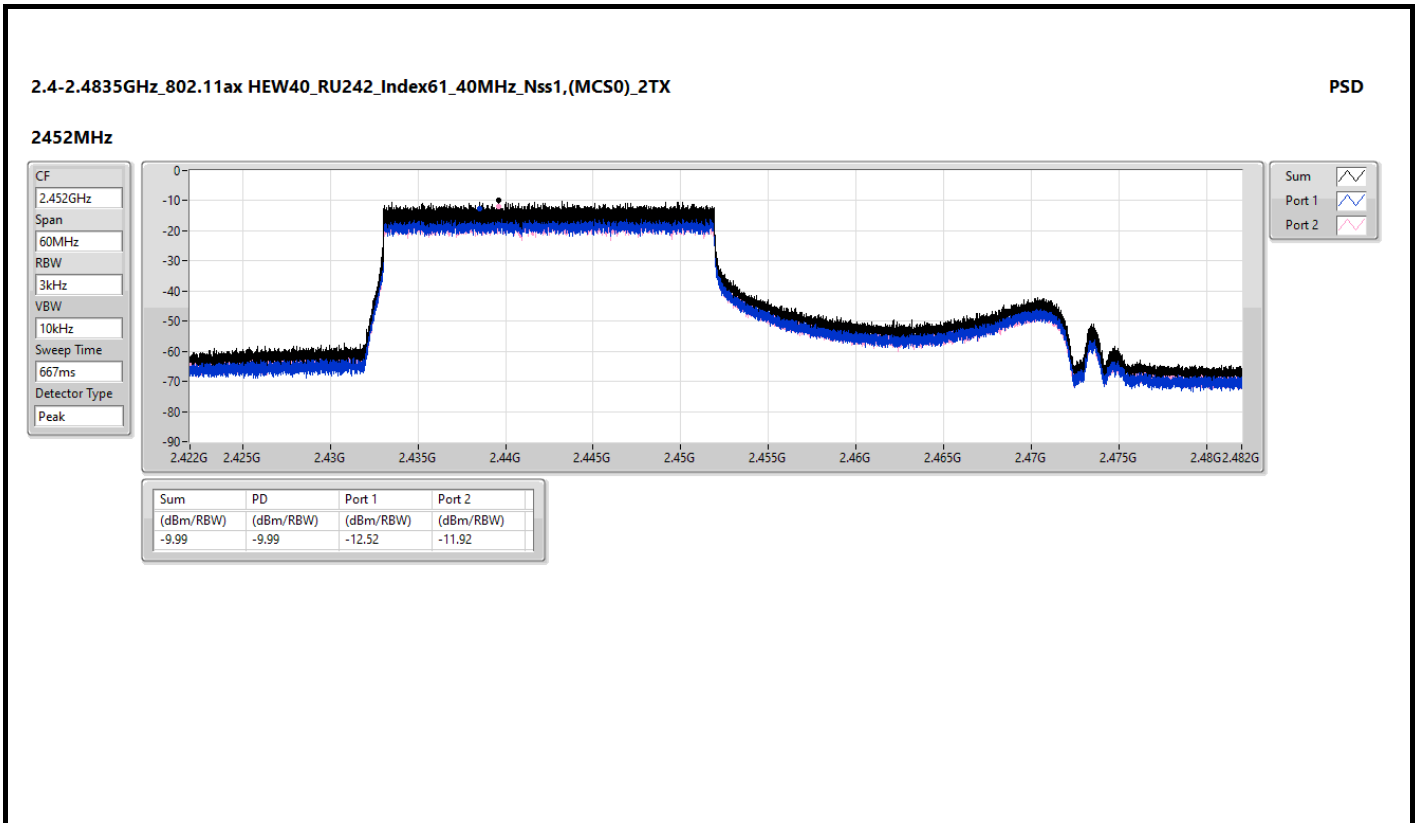

2.4-2.4835GHz_802.11ax HEW40_RU106_Index54_40MHz_Nss1,(MCS0)_2TX

PSD

2437MHz

CF
2.437GHz
Span
60MHz
RBW
3kHz
VBW
10kHz
Sweep Time
667ms
Detector Type
Peak

Sum
Port 1
Port 2

Sum	PD	Port 1	Port 2
(dBm/RBW)	(dBm/RBW)	(dBm/RBW)	(dBm/RBW)
-5.13	-5.13	-7.75	-7.37

2.4-2.4835GHz_802.11ax HEW40_RU106_Index54_40MHz_Nss1,(MCS0)_2TX

PSD

2452MHz

CF
2.452GHz
Span
60MHz
RBW
3kHz
VBW
10kHz
Sweep Time
667ms
Detector Type
Peak

Sum
Port 1
Port 2

Sum	PD	Port 1	Port 2
(dBm/RBW)	(dBm/RBW)	(dBm/RBW)	(dBm/RBW)
-5.63	-5.63	-8.42	-8.13