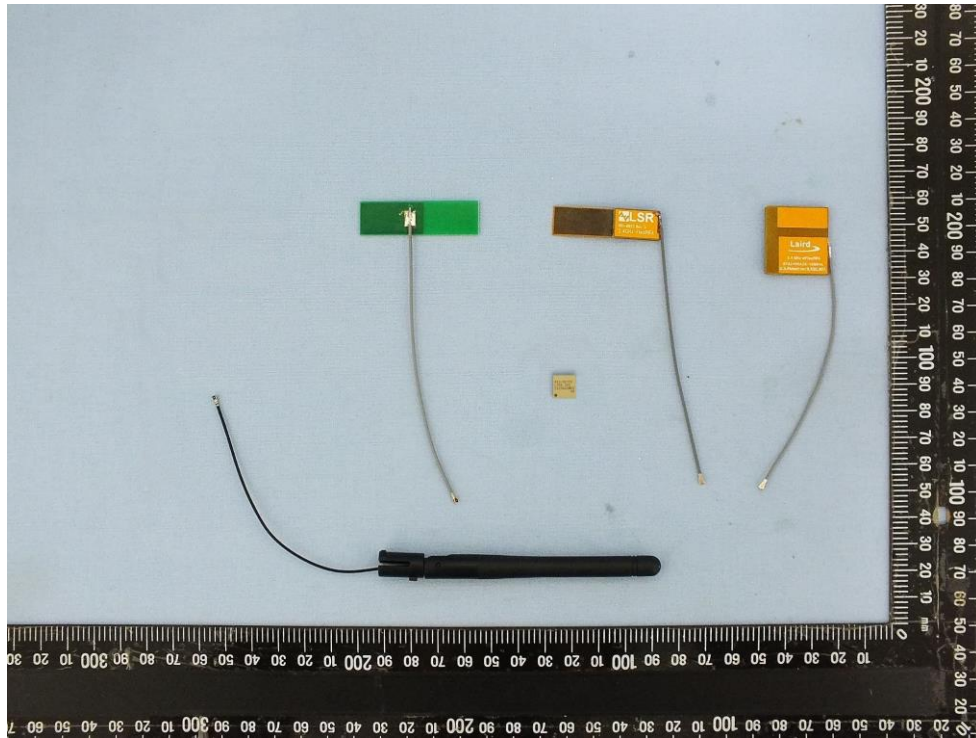

Photographs of EUT

Internal PCB antenna / model: Lyra 24S PCB Trace Antenna