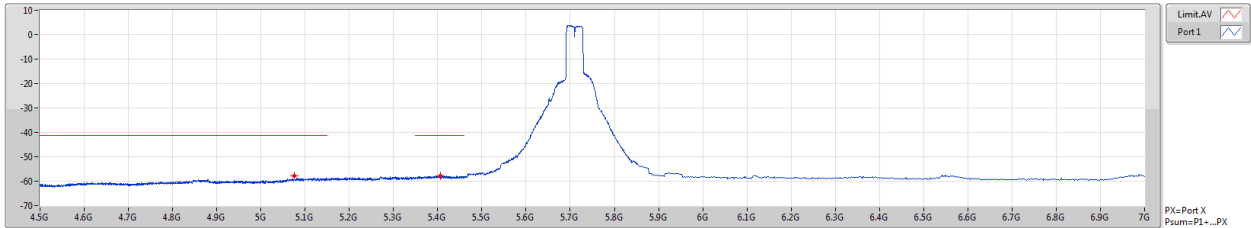

802.11ac VHT40_Nss1,(MCS0)_1TX

CSE [PK]

5710MHz Straddle 5.47-5.725GHz

802.11ac VHT40_Nss1,(MCS0)_1TX

CSE [AV]

5710MHz Straddle 5.47-5.725GHz

802.11ac VHT40_Nss1,(MCS0)_1TX

CSE [PK]