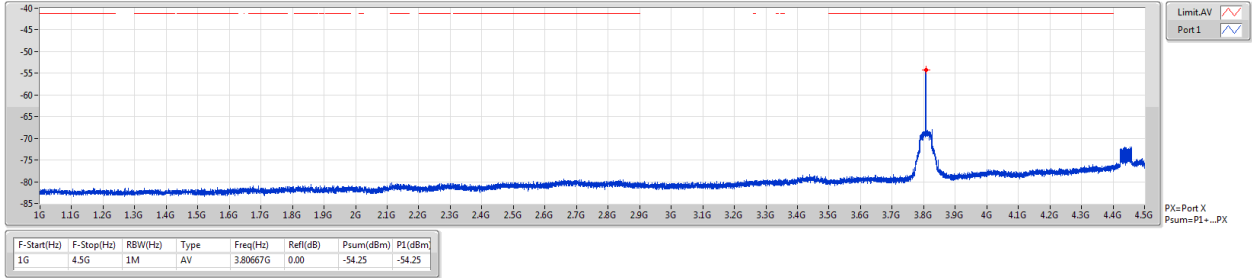

802.11ac VHT40_Nss1,(MCS0)_1TX
5710MHz Straddle 5.47-5.725GHz

CSE [AV]