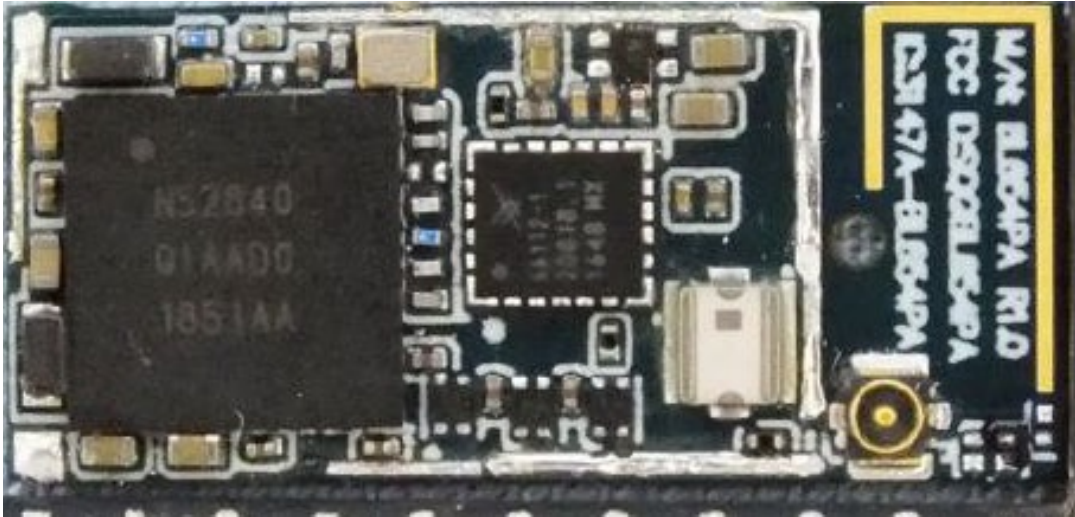

INTERNAL PHOTOS	
Company Name	Laird Connectivity
Model #	LC840PA
FCC ID #	SQG-LC840PA
IC #	3147A-LC840PA

External Antenna

Integrated Antenna