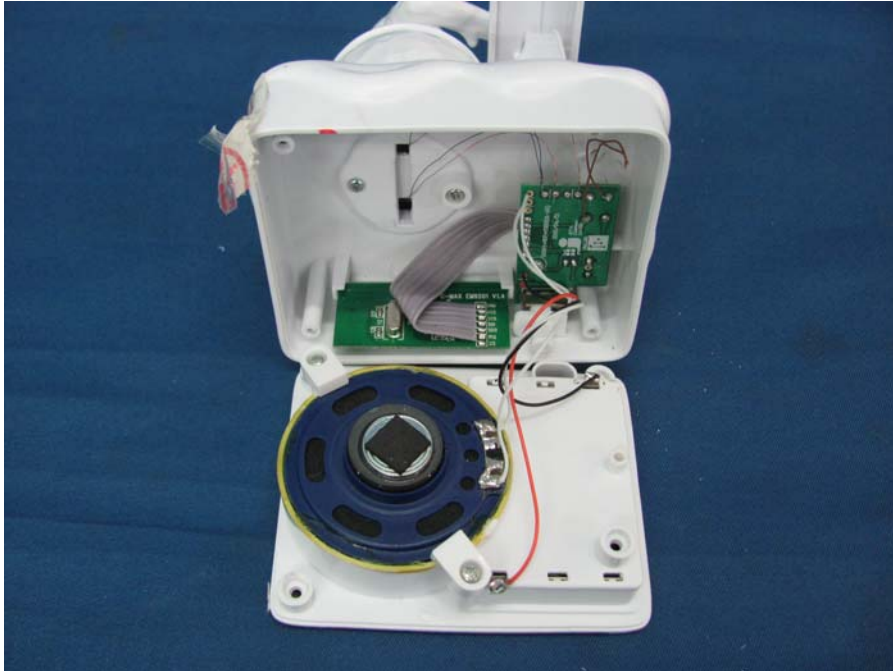

INTERTEK TESTING SERVICE

Report No.: HK10051191-1

Equipment Photographs Model : XOX1004 (Internal)

INTERTEK TESTING SERVICE

Report No.: HK10051191-1

Equipment Photographs Model : XOX1004 (Internal)

INTERTEK TESTING SERVICE

Report No.: HK10051191-1

Equipment Photographs Model : XOX1004 (Internal)

INTERTEK TESTING SERVICE

Report No.: HK10051191-1

Equipment Photographs Model : XOX1004 (Internal)