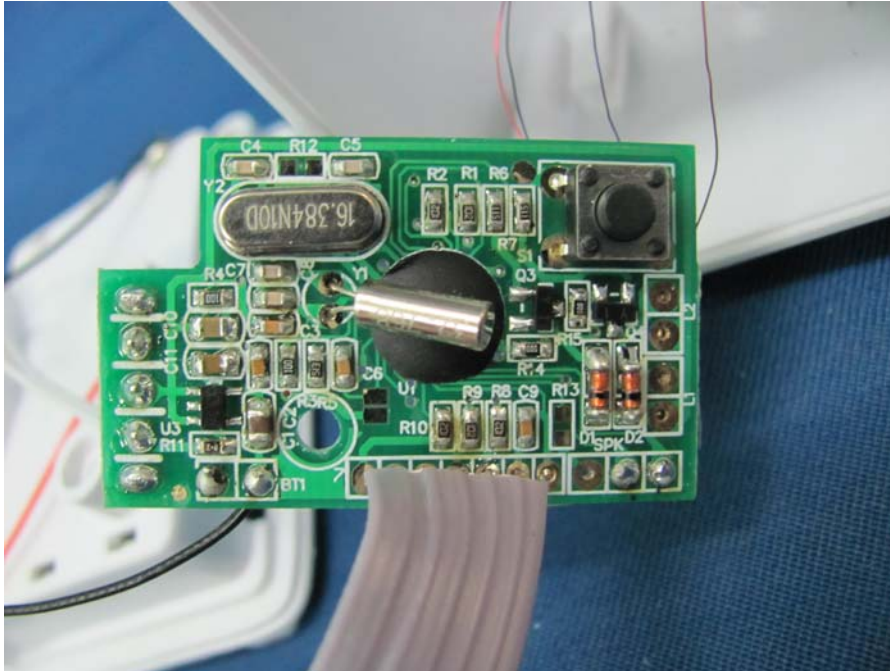

INTERTEK TESTING SERVICE

Report No.: HK10051191-1

Equipment Photographs Model : XOX1004 (Internal)

INTERTEK TESTING SERVICE

Report No.: HK10051191-1

Equipment Photographs Model : XOX1004 (Internal)

INTERTEK TESTING SERVICE

Report No.: HK10051191-1

Equipment Photographs Model : XOX1004 (Internal)

INTERTEK TESTING SERVICE

Report No.: HK10051191-1

Equipment Photographs Model : XOX1004 (Internal)