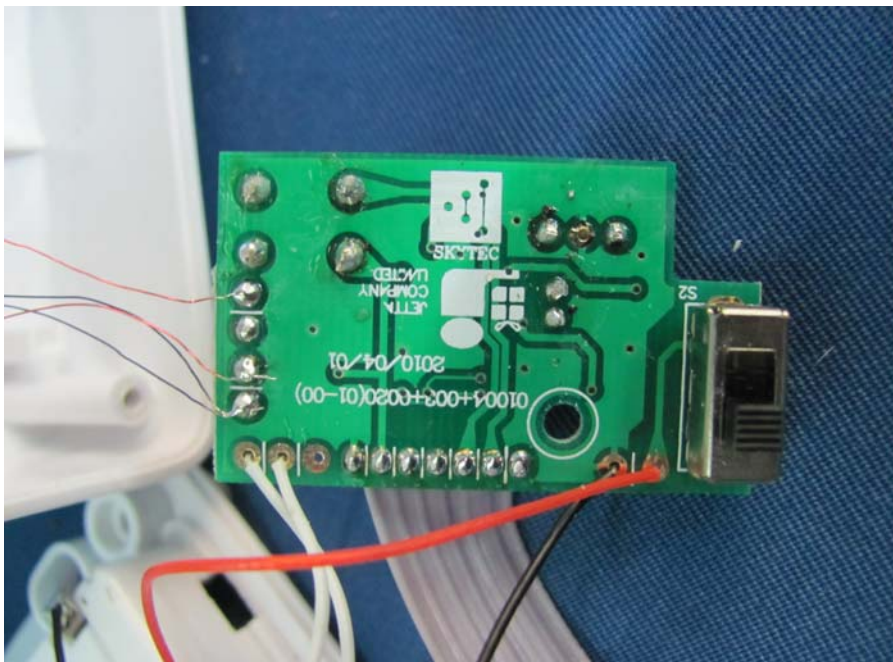

INTERTEK TESTING SERVICE

Report No.: HK10051191-1

Equipment Photographs Model : XOX1004 (Internal)

INTERTEK TESTING SERVICE

Report No.: HK10051191-1

Equipment Photographs Model : XOX1004 (Internal)

INTERTEK TESTING SERVICE

Report No.: HK10051191-1

Equipment Photographs Model : XOX1004 (Internal)

INTERTEK TESTING SERVICE

Report No.: HK10051191-1

Equipment Photographs Model : XOX1004 (Internal)